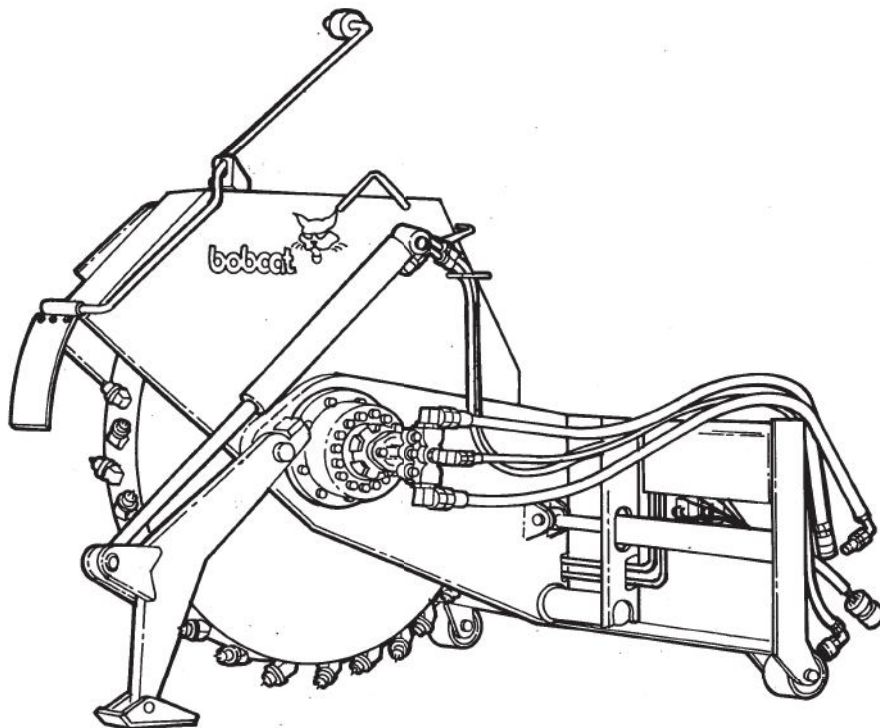

WHEEL SAW

WS 12 (S/N 561500101 & Above)
WS 18 (S/N 561600101 & Above)

Service Manual

**MELROE
INGERSOLL-RAND**

6900894 (6-12)
1 of 64

Doosan purchased Bobcat Company from Ingersoll-Rand Company in 2007. Any reference to Ingersoll-Rand Company or use of trademarks, service marks, logos, or other proprietary identifying marks belonging to Ingersoll-Rand Company in this manual is historical or nominative in nature, and is not meant to suggest a current affiliation between Ingersoll-Rand Company and Bobcat Company or the products of either.