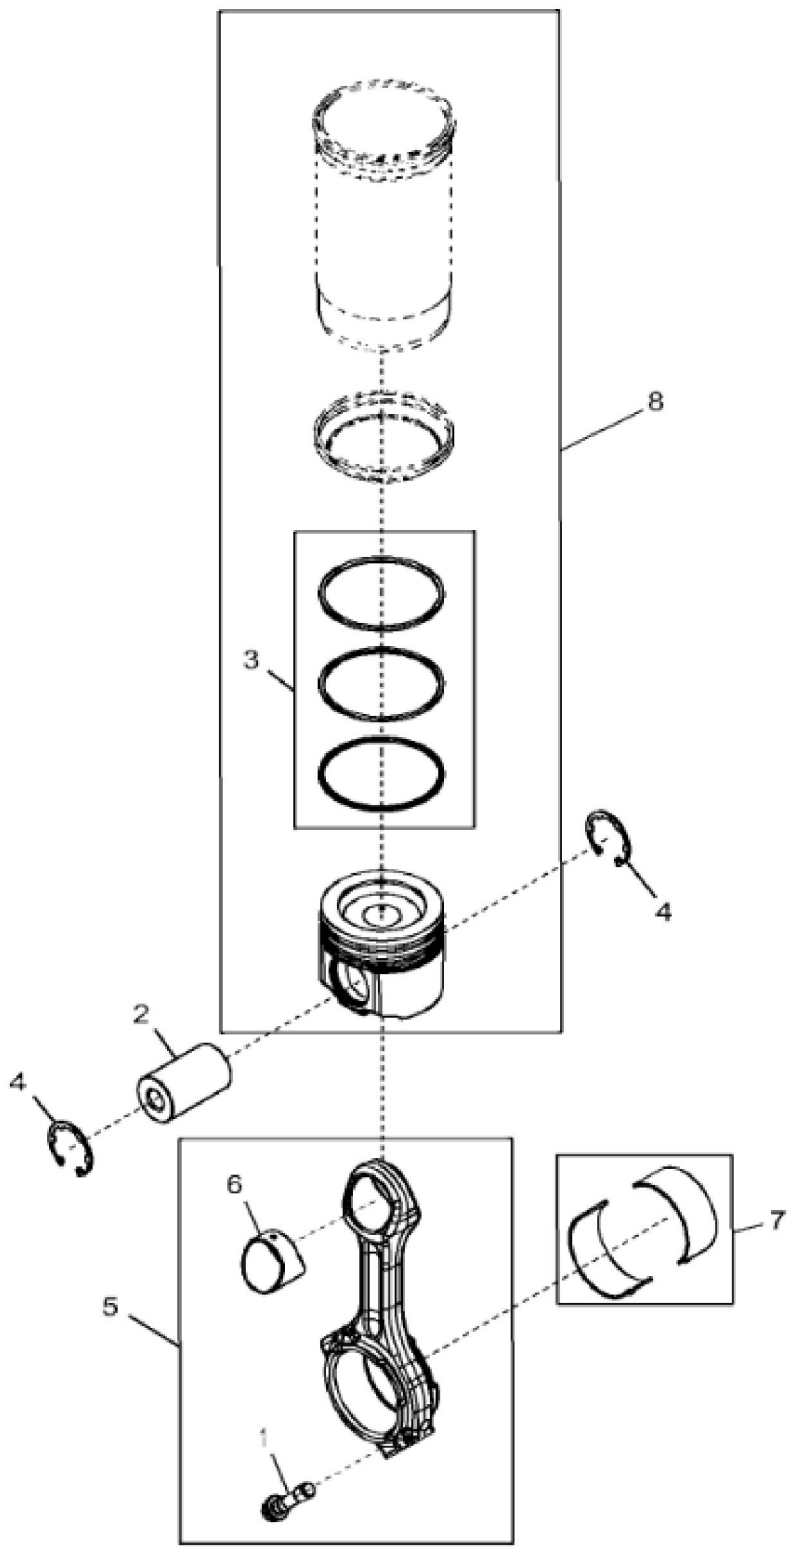

RE528483PCDD02

KEY	PART NO.	PART NAME	QTY	REMARKS
1	AT13740	DRAIN VALVE	1	
2	CYLINDER LINER	6	(ORDER RE531072)NSEP
3	AR98850	O-RING KIT	6	
4	R54326	O-RING	6	
5	RE522991	ORIFICE	6	
6	R43409	PLUG	1	
7	RE535576	CAM FOLLOWER	12	(SUB FOR RE519889)
8	CYLINDER BLOCK	1	(MARKED R502997) (ORDER RE531095)NSEP
9	RE57836	PIPE PLUG	3	
10	RE71255	PIPE PLUG	5	
11	51M7044	O-RING	1	17.300 X 2.200 mm
12	RE519144	SENSOR	2	(SUB FOR RE508195)
13	RE167207	SENSOR	1	(SUB FOR RE56009)
14	R120954	BEARING CAP	1	
15	R519287	CAP SCREW	14	
16	R120953	BEARING CAP	6	
17	R82007	PLUG	1	
18	R527877	BUSHING	6	(SUB FOR R87561)
19	R522884	CAMSHAFT	1	(SUB FOR R520366)
19	SE501775	CAMSHAFT REMAN	1	(REMAN FOR R522884)
20	26H91	SHAFT KEY	1	3/16" X 1-1/4"
21	R504811	WASHER	1	
22	R518255	GEAR	1	
23	R518212	GEAR	1	(SUB FOR R112053)
..	RE531072	PISTON-LINER KIT	6	(INCLUDES R522695, AR98850, RE529264, RE531343)

RE523130PCDE05

John Deere > Construction And Forestry >DOZER, CRAWLER >850J - DOZER, CRAWLER >850J Crawler Dozer (S.N. 130886-) >04A ENGINE 6090HT001 >0400A ENGINE 6090HT001 6090HT001 >ST5722 - 4701 CRANKSHAFT / BEARINGS

KEY	PART NO.	PART NAME	QTY	REMARKS
1	RE534315	CRANKSHAFT	1	(Marked R525976) (Also Order RE529775)
1	SE501774	CRANKSHAFT REMAN	1	(WITH BEARINGS) (REMAN FOR RE534315)
2	R120752	KEY	1	
3	R104587	GEAR	1	
4	34M7089	SPRING PIN	1	
5	R41934	DOWEL PIN	1	
6	AT107510	PLUG	1	
7	RE529319	BEARING	6	(Kit R519427 and R519428)
8	RE529320	THRUST BEARING	1	(Kit R519429 and R519430)

KEY	PART NO.	PART NAME	QTY	REMARKS
1	R542878	CAP SCREW	12	
2	DZ101959	PISTON PIN	6	OD = 47 mm, LGTH = 79 mm, SUB FOR R517073
3	DZ10083	PISTON RING	6	PKG (3), SUB FOR RE539642
4	R519640	SNAP RING	12	
5	DZ100117	CONNECTING ROD	6	MARKED DZ100421, SUB FOR RE517436 OR RE535554
5	SE501759	CONNECTING ROD REMAN	AR	REMAN FOR RE535554
5	SE501748	CONNECTING ROD REMAN	AR	REMAN FOR RE517436
6	R74008	BUSHING	6	
7	RE529318	BEARING	6	KIT; R519454
8	DZ10211	PISTON-LINER KIT	6	PISTON MARKED RE529264, SUB FOR RE545266 OR RE571507