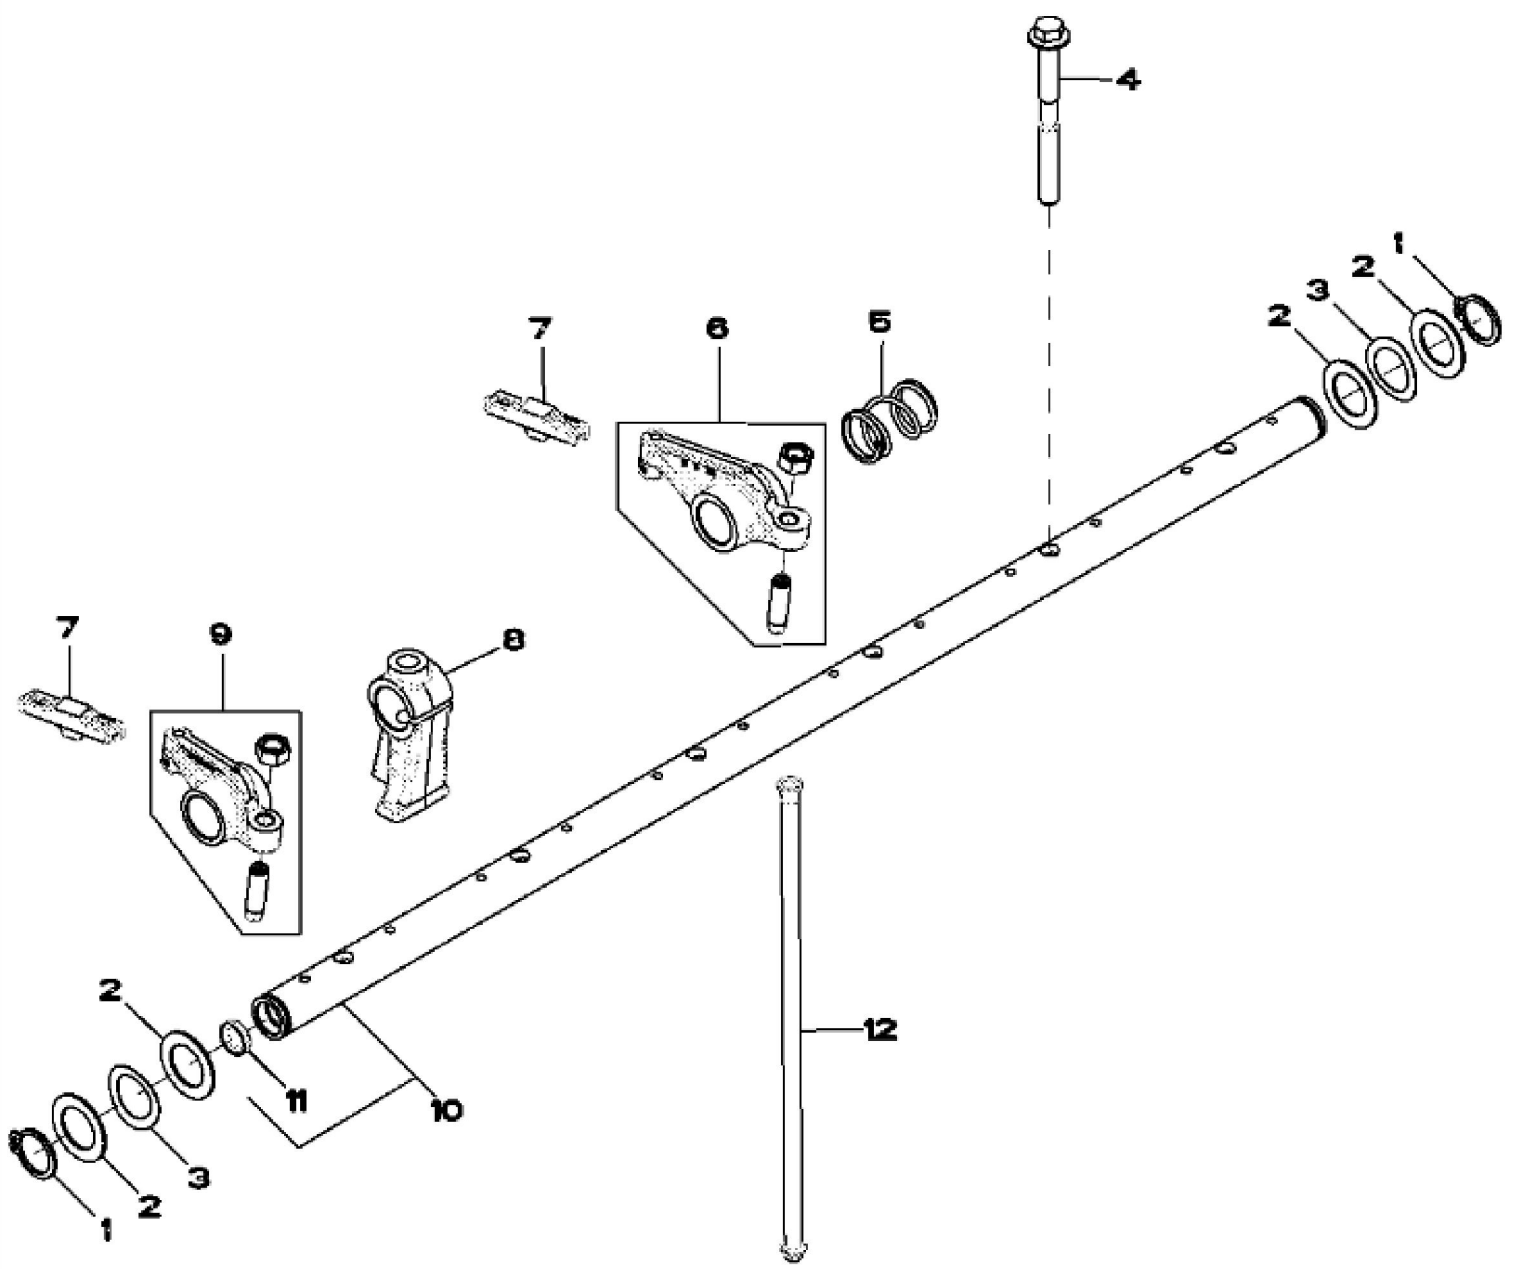

RE528483PCDD02

KEY	PART NO.	PART NAME	QTY	REMARKS
1	AT13740	DRAIN VALVE	1	
2	CYLINDER LINER	6	(ORDER RE531072)NSEP
3	AR98850	O-RING KIT	6	
4	R54326	O-RING	6	
5	RE522991	ORIFICE	6	
6	R43409	PLUG	1	
7	RE535576	CAM FOLLOWER	12	(SUB FOR RE519889)
8	CYLINDER BLOCK	1	(MARKED R502997) (ORDER RE531095)NSEP
9	RE57836	PIPE PLUG	3	
10	RE71255	PIPE PLUG	5	
11	51M7044	O-RING	1	17.300 X 2.200 mm
12	RE519144	SENSOR	2	(SUB FOR RE508195)
13	RE167207	SENSOR	1	(SUB FOR RE56009)
14	R120954	BEARING CAP	1	
15	R519287	CAP SCREW	14	
16	R120953	BEARING CAP	6	
17	R82007	PLUG	1	
18	R527877	BUSHING	6	(SUB FOR R87561)
19	R522884	CAMSHAFT	1	(SUB FOR R520366)
19	SE501775	CAMSHAFT REMAN	1	(REMAN FOR R522884)
20	26H91	SHAFT KEY	1	3/16" X 1-1/4"
21	R504811	WASHER	1	
22	R518255	GEAR	1	
23	R518212	GEAR	1	(SUB FOR R112053)
..	RE531072	PISTON-LINER KIT	6	(INCLUDES R522695, AR98850, RE529264, RE531343)

KEY	PART NO.	PART NAME	QTY	REMARKS
1	RE534315	CRANKSHAFT	1	(Marked R525976) (Also Order RE529775)
1	SE501774	CRANKSHAFT REMAN	1	(WITH BEARINGS) (REMAN FOR RE534315)
2	R120752	KEY	1	
3	R104587	GEAR	1	
4	34M7089	SPRING PIN	1	
5	R41934	DOWEL PIN	1	
6	AT107510	PLUG	1	
7	RE529319	BEARING	6	(Kit R519427 and R519428)
8	RE529320	THRUST BEARING	1	(Kit R519429 and R519430)

John Deere > Construction And Forestry >DOZER, CRAWLER >850J - DOZER, CRAWLER >850J Crawler Dozer (S.N. 130886-) >04A ENGINE 6090HT001 >0400A ENGINE 6090HT001 6090HT001 >ST30570 - 4801 CONNECTING RODS AND PISTONS

KEY	PART NO.	PART NAME	QTY	REMARKS
1	R542878	CAP SCREW	12	
2	DZ101959	PISTON PIN	6	OD = 47 mm, LGTH = 79 mm, SUB FOR R517073
3	DZ10083	PISTON RING	6	PKG (3), SUB FOR RE539642
4	R519640	SNAP RING	12	
5	DZ100117	CONNECTING ROD	6	MARKED DZ100421, SUB FOR RE517436 OR RE535554
5	SE501759	CONNECTING ROD REMAN	AR	REMAN FOR RE535554
5	SE501748	CONNECTING ROD REMAN	AR	REMAN FOR RE517436
6	R74008	BUSHING	6	
7	RE529318	BEARING	6	KIT; R519454
8	DZ10211	PISTON-LINER KIT	6	PISTON MARKED RE529264, SUB FOR RE545266 OR RE571507