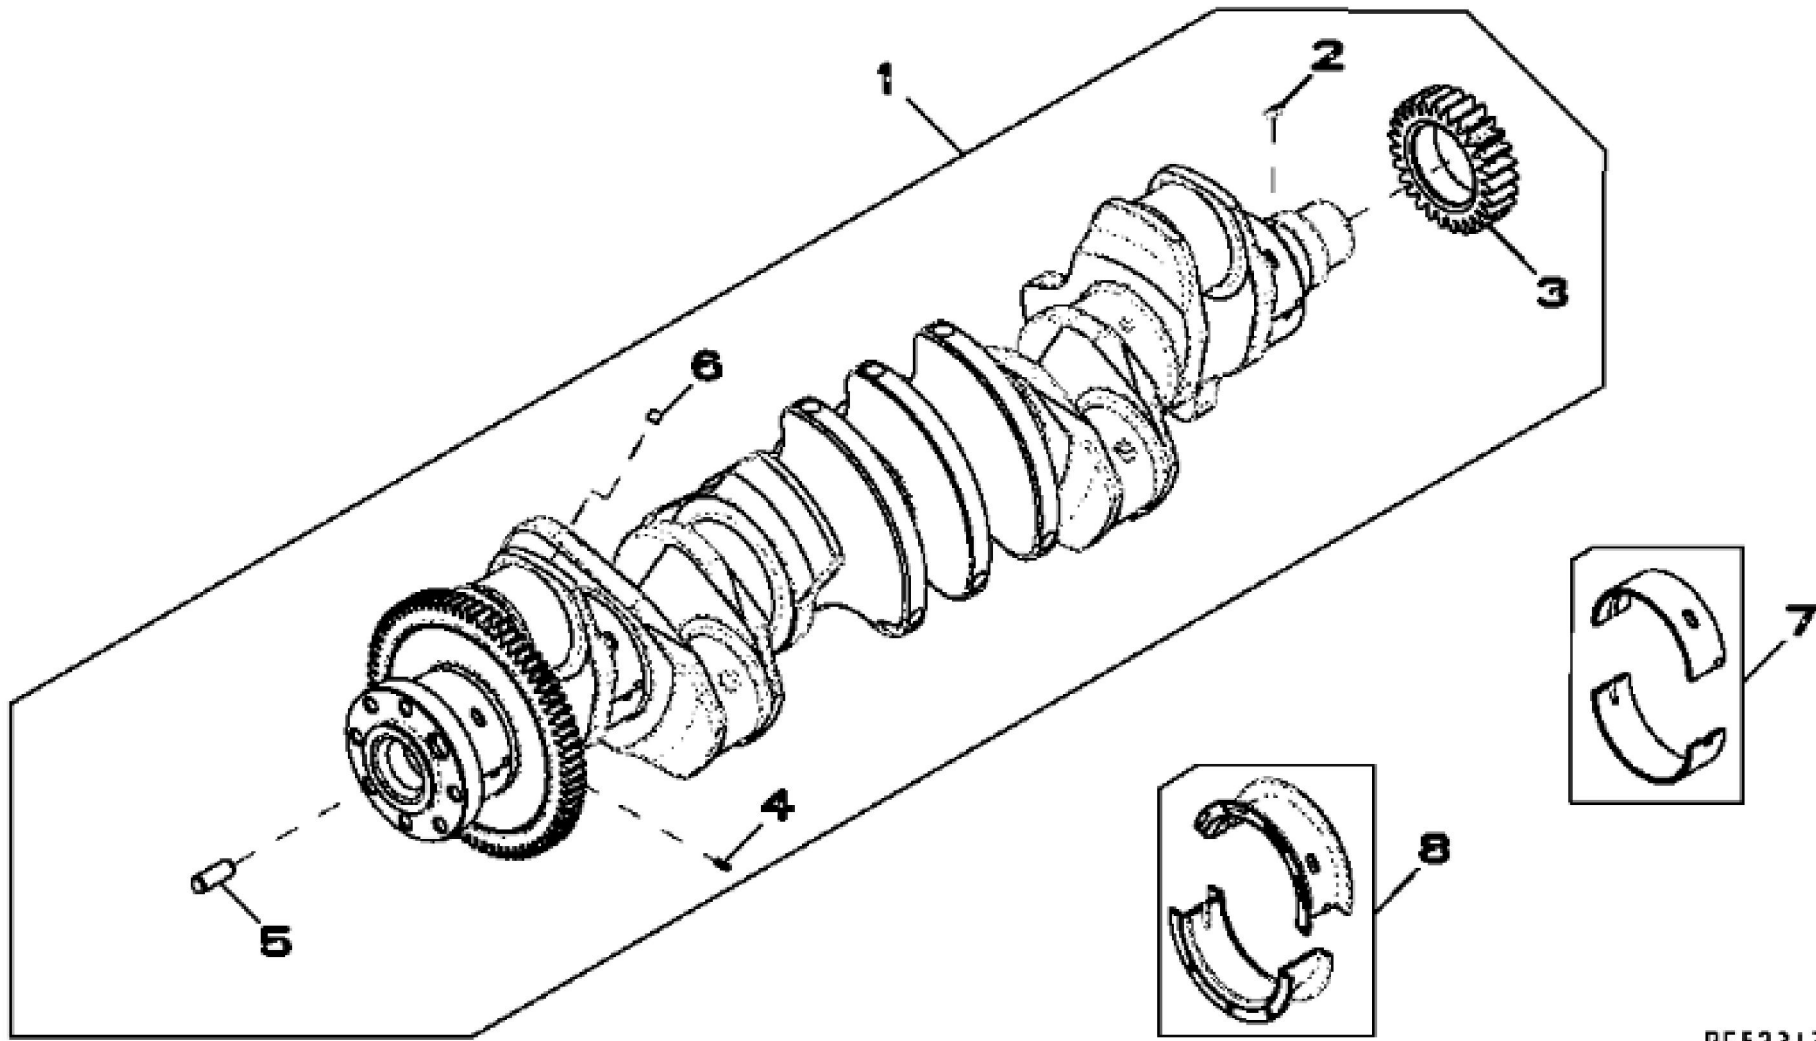

RE528483PCDD02

KEY	PART NO.	PART NAME	QTY	REMARKS
1	AT13740	DRAIN VALVE	1	
2	CYLINDER LINER	6	(ORDER RE531072)NSEP
3	AR98850	O-RING KIT	6	
4	R54326	O-RING	6	
5	RE522991	ORIFICE	6	
6	R43409	PLUG	1	
7	RE535576	CAM FOLLOWER	12	(SUB FOR RE519889)
8	CYLINDER BLOCK	1	(MARKED R502997) (ORDER RE531095)NSEP
9	RE57836	PIPE PLUG	3	
10	RE71255	PIPE PLUG	5	
11	51M7044	O-RING	1	17.300 X 2.200 mm
12	RE519144	SENSOR	2	(SUB FOR RE508195)
13	RE167207	SENSOR	1	(SUB FOR RE56009)
14	R120954	BEARING CAP	1	
15	R519287	CAP SCREW	14	
16	R120953	BEARING CAP	6	
17	R82007	PLUG	1	
18	R527877	BUSHING	6	(SUB FOR R87561)
19	R522884	CAMSHAFT	1	(SUB FOR R520366)
19	SE501775	CAMSHAFT REMAN	1	(REMAN FOR R522884)
20	26H91	SHAFT KEY	1	3/16" X 1-1/4"
21	R504811	WASHER	1	
22	R518255	GEAR	1	
23	R518212	GEAR	1	(SUB FOR R112053)
..	RE531072	PISTON-LINER KIT	6	(INCLUDES R522695, AR98850, RE529264, RE531343)

KEY	PART NO.	PART NAME	QTY	REMARKS
1	RE534315	CRANKSHAFT	1	(Marked R525976) (Also Order RE529775)
1	SE501774	CRANKSHAFT REMAN	1	(WITH BEARINGS) (REMAN FOR RE534315)
2	R120752	KEY	1	
3	R104587	GEAR	1	
4	34M7089	SPRING PIN	1	
5	R41934	DOWEL PIN	1	
6	AT107510	PLUG	1	
7	RE529319	BEARING	6	(Kit R519427 and R519428)
8	RE529320	THRUST BEARING	1	(Kit R519429 and R519430)

KEY	PART NO.	PART NAME	QTY	REMARKS
1	R542878	CAP SCREW	12	
2	DZ101959	PISTON PIN	6	OD = 47 mm, LGTH = 79 mm, SUB FOR R517073
3	DZ10083	PISTON RING	6	PKG (3), SUB FOR RE539642
4	R519640	SNAP RING	12	
5	DZ100117	CONNECTING ROD	6	MARKED DZ100421, SUB FOR RE517436 OR RE535554
5	SE501759	CONNECTING ROD REMAN	AR	REMAN FOR RE535554
5	SE501748	CONNECTING ROD REMAN	AR	REMAN FOR RE517436
6	R74008	BUSHING	6	
7	RE529318	BEARING	6	KIT; R519454
8	DZ10211	PISTON-LINER KIT	6	PISTON MARKED RE529264, SUB FOR RE545266 OR RE571507