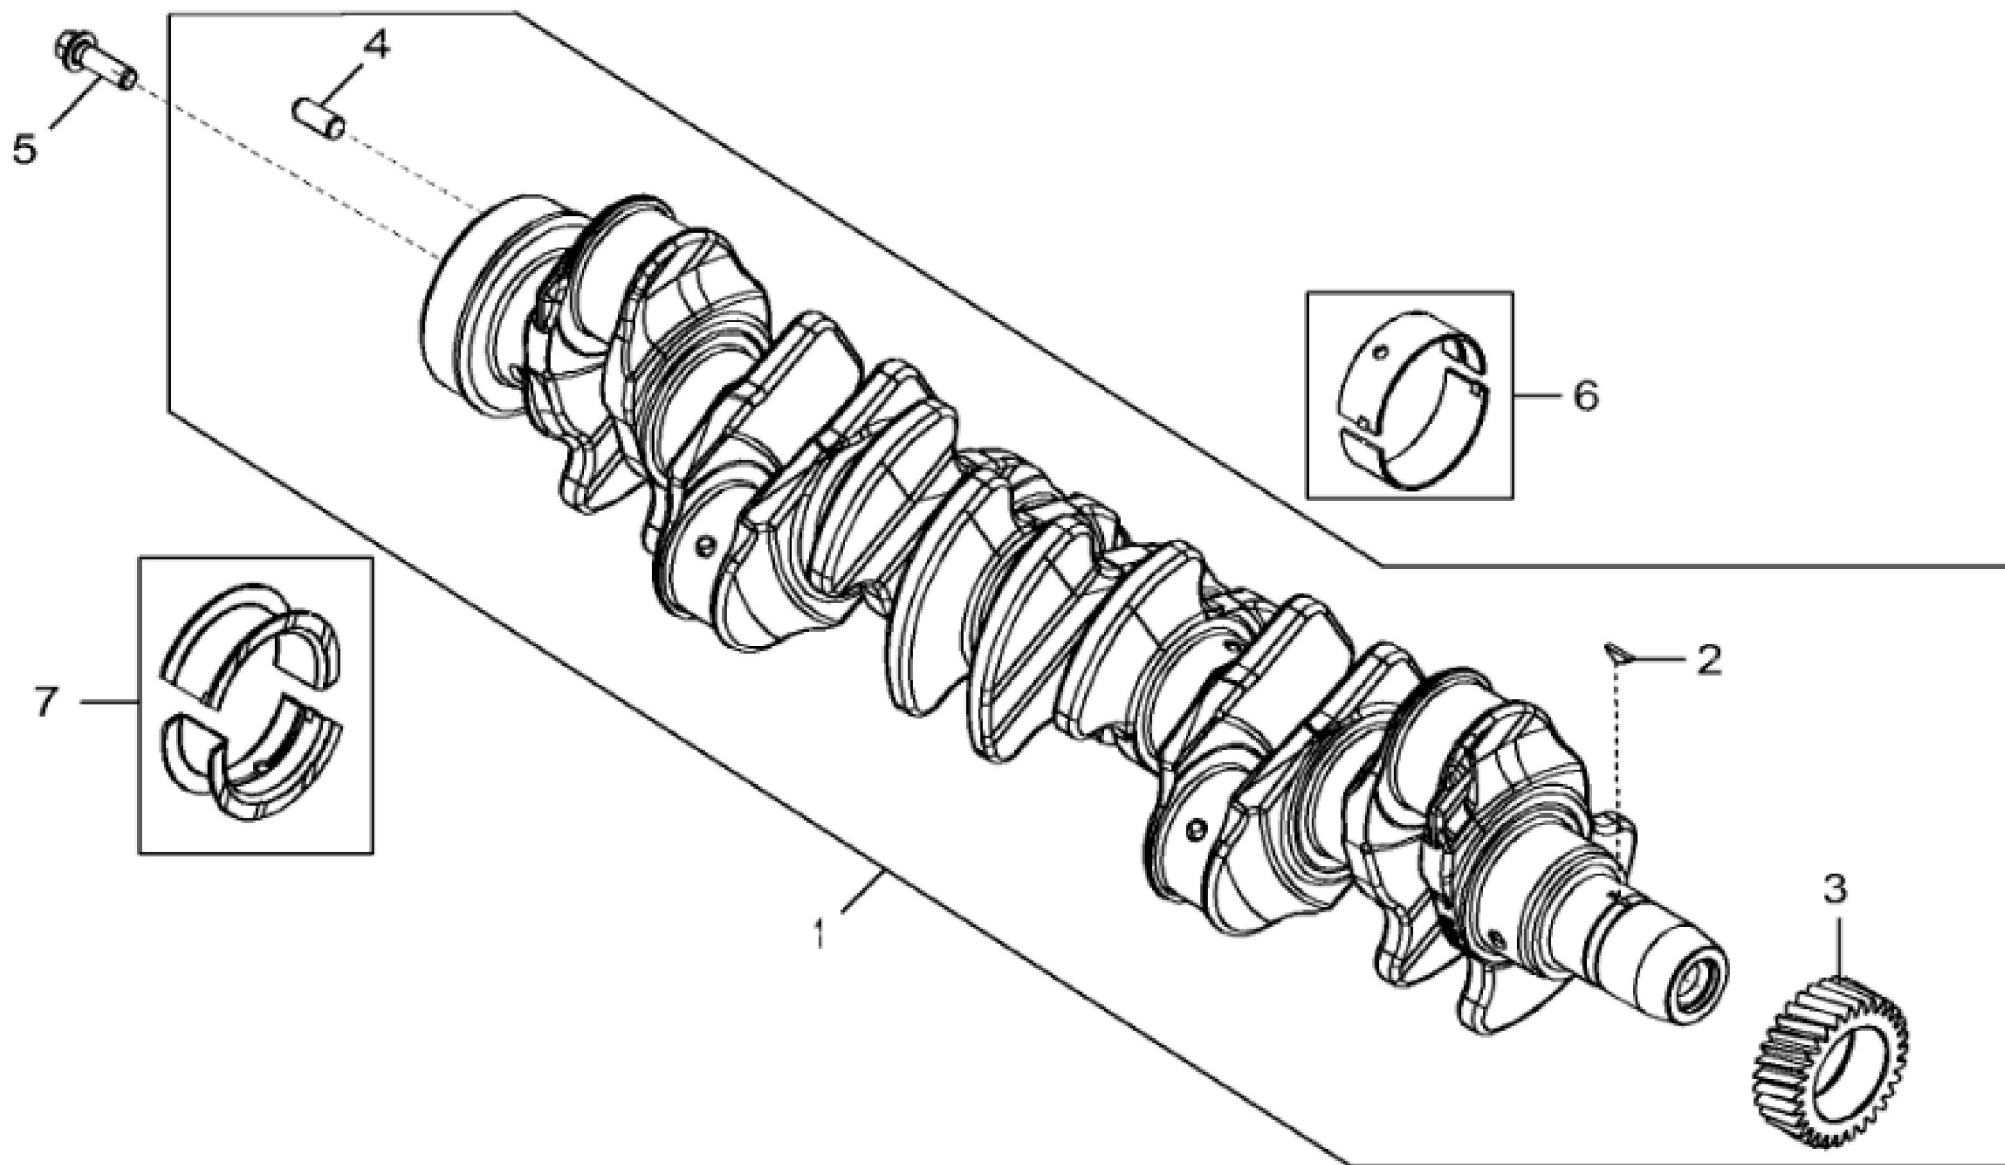

KEY	PART NO.	PART NAME	QTY	REMARKS
1	...	CYLINDER BLOCK	2	MARKED R504850
2	15H584	PIPE PLUG	1	1/2"
3	A120R	DOWEL PIN	4	
4	R131182	ORIFICE	6	
5	T18891	PLUG	2	
6	RE508185	FITTING	2	
7	U13639	O-RING	1	
8	R132186	BEARING CAP	1	SUB FOR R114240
9	R535005	CAP SCREW	14	SUB FOR T23474 AND RE546403
10	R114241	BEARING CAP	6	
11	15H695	PIPE PLUG	1	3/8", SUB FOR 15H623
12	R97185	O-RING	1	
13	D2361R	BALL	1	
14	B153R	DOWEL PIN	2	
15	R121043	VALVE	1	
16	R111137	SPRING	1	
17	RE505501	BLEED VALVE	1	
18	R131425	COMPRESSION SPRING	1	
19	R119874	BUSHING	1	
20	R116466	PLUG	1	
21	RE42713	PIPE PLUG	7	SUB FOR RE71255
22	RE507807	PIPE PLUG	1	

KEY	PART NO.	PART NAME	QTY	REMARKS
1	RE505921	CRANKSHAFT	1	MARKED R503470; ALSO ORDER RE537070 AND RE537071
1	SE501655	CRANKSHAFT REMAN	1	(With Bearings) REMAN FOR RE505921
2	R505609	SHAFT KEY	1	LGTH = 18.5 mm
3	R120631	GEAR	1	Z = 30
4	R48685	DOWEL PIN	1	SUB FOR A120R
5	R135918	BOLT	6	
6	RE65165	BEARING KIT	6	STD, Kit, R123561 AND R123562
6	RE65911	BEARING	AR	US = 0.254 mm, Kit, R130576 AND R130577
7	RE65168	BEARING KIT	1	STD, Kit, R123564 AND R123563
7	RE65912	THRUST BEARING	AR	US = 0.254 mm, Kit, R130574 AND R130575

KEY	PART NO.	PART NAME	QTY	REMARKS
1	RE536083	PISTON-LINER KIT	6	SUB FOR RE527843
2	AR65507	O-RING KIT	1	
3	RE507852	PISTON RING KIT	1	
4	R54114	SNAP RING	12	
5	R502755	PISTON PIN	6	
6	RE65908	BEARING	6	
7	RE500608	CONNECTING ROD	6	
7	SE501094	CONNECTING ROD REMAN	AR	REMAN FOR RE500608
8	R114082	BUSHING	1	
9	R501124	SCREW	2	