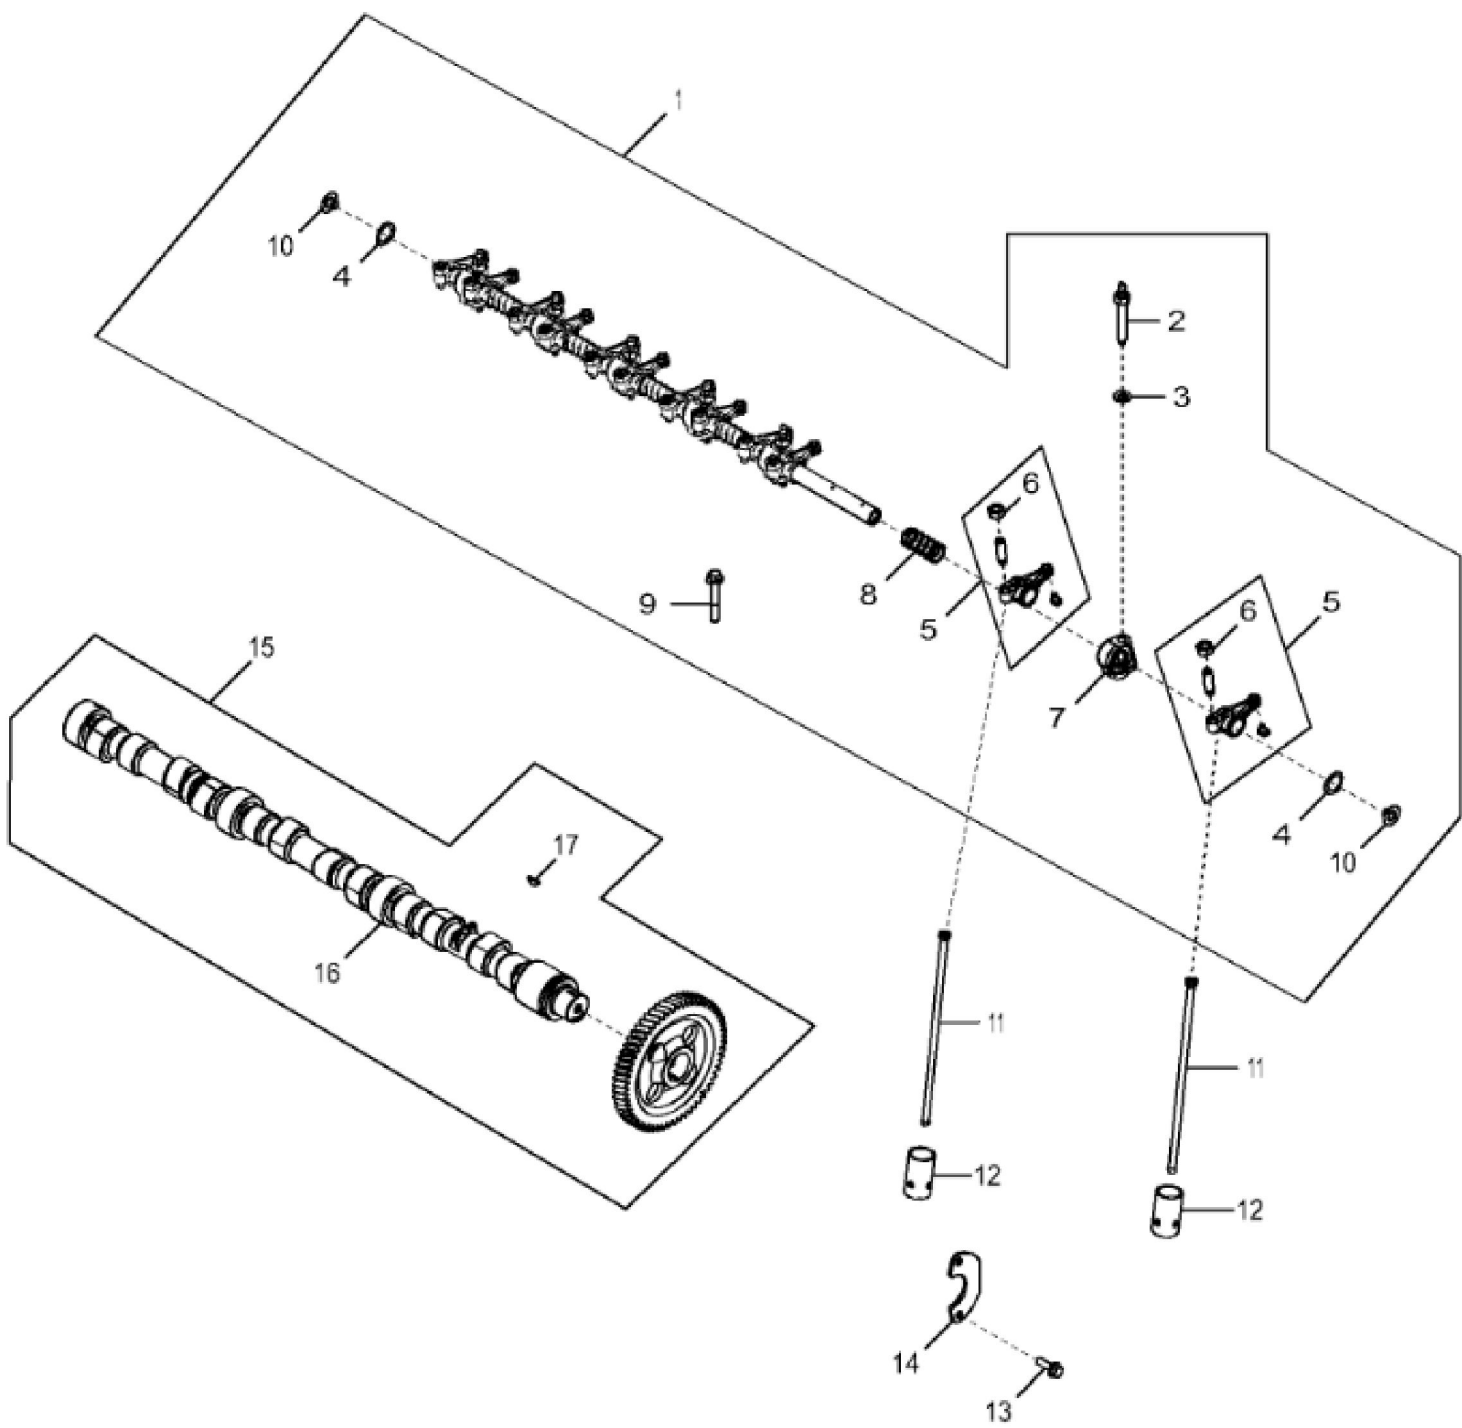

KEY	PART NO.	PART NAME	QTY	REMARKS
1	...	CYLINDER BLOCK	2	MARKED R504850
2	15H584	PIPE PLUG	1	1/2"
3	A120R	DOWEL PIN	4	
4	R131182	ORIFICE	6	
5	T18891	PLUG	2	
6	RE508185	FITTING	2	
7	U13639	O-RING	1	
8	R132186	BEARING CAP	1	SUB FOR R114240
9	R535005	CAP SCREW	14	SUB FOR T23474 AND RE546403
10	R114241	BEARING CAP	6	
11	15H695	PIPE PLUG	1	3/8", SUB FOR 15H623
12	R97185	O-RING	1	
13	D2361R	BALL	1	
14	B153R	DOWEL PIN	2	
15	R121043	VALVE	1	
16	R111137	SPRING	1	
17	RE505501	BLEED VALVE	1	
18	R131425	COMPRESSION SPRING	1	
19	R119874	BUSHING	1	
20	R116466	PLUG	1	
21	RE42713	PIPE PLUG	7	SUB FOR RE71255
22	RE507807	PIPE PLUG	1	

KEY	PART NO.	PART NAME	QTY	REMARKS
1	RE505921	CRANKSHAFT	1	MARKED R503470; ALSO ORDER RE537070 AND RE537071
1	SE501655	CRANKSHAFT REMAN	1	(With Bearings) REMAN FOR RE505921
2	R505609	SHAFT KEY	1	LGTH = 18.5 mm
3	R120631	GEAR	1	Z = 30
4	R48685	DOWEL PIN	1	SUB FOR A120R
5	R135918	BOLT	6	
6	RE65165	BEARING KIT	6	STD, Kit, R123561 AND R123562
6	RE65911	BEARING	AR	US = 0.254 mm, Kit, R130576 AND R130577
7	RE65168	BEARING KIT	1	STD, Kit, R123564 AND R123563
7	RE65912	THRUST BEARING	AR	US = 0.254 mm, Kit, R130574 AND R130575

KEY	PART NO.	PART NAME	QTY	REMARKS
1	RE536083	PISTON-LINER KIT	6	SUB FOR RE527843
2	AR65507	O-RING KIT	1	
3	RE507852	PISTON RING KIT	1	
4	R54114	SNAP RING	12	
5	R502755	PISTON PIN	6	
6	RE65908	BEARING	6	
7	RE500608	CONNECTING ROD	6	
7	SE501094	CONNECTING ROD REMAN	AR	REMAN FOR RE500608
8	R114082	BUSHING	1	
9	R501124	SCREW	2	