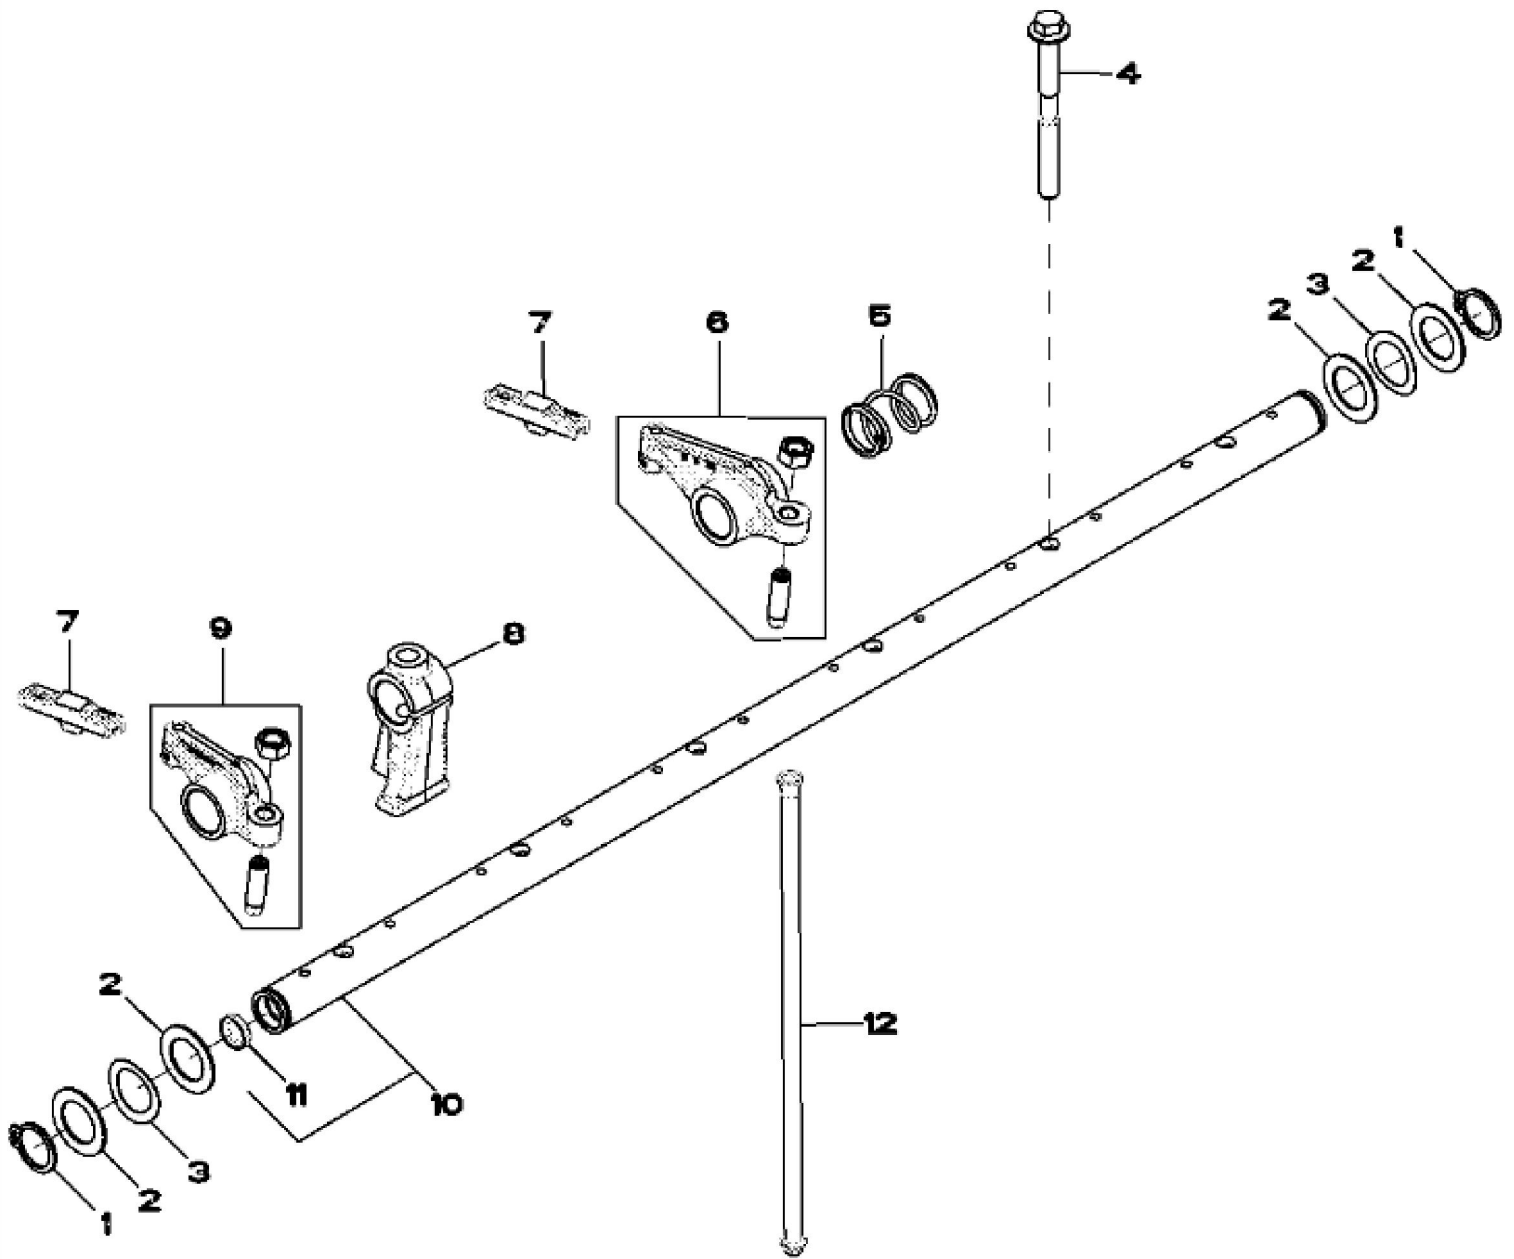

RE528483PCDD02

KEY	PART NO.	PART NAME	QTY	REMARKS
1	AT13740	DRAIN VALVE	1	
2	CYLINDER LINER	6	NSEP, (Order RE542629)
3	AR98850	O-RING KIT	6	
4	R54326	O-RING	6	
5	RE522991	ORIFICE	6	
6	R43409	PLUG	1	
7	RE540586	CAM FOLLOWER ROLLER	12	NLA; ORDER RE555307)
7	RE555307	CAM FOLLOWER ROLLER	12	(SUB FOR RE540586)
8	CYLINDER BLOCK	1	NSEP (Marked R502997) (Order RE531095
9	RE57836	PIPE PLUG	3	
10	RE71255	PIPE PLUG	5	
11	51M7044	O-RING	1	17.300 X 2.200 mm
12	RE519144	SENSOR	2	(Sub For RE508195)
13	RE167207	SENSOR	1	(Sub For RE56009)
14	R120954	BEARING CAP	1	
15	R519287	CAP SCREW	14	
16	R120953	BEARING CAP	6	
17	R82007	PLUG	1	
18	R527877	BUSHING	6	(Sub For R87561)
19	R522884	CAMSHAFT	1	(Sub For R520366)
19	SE501775	CAMSHAFT REMAN	1	(REMAN FOR R522884)
20	26H91	SHAFT KEY	1	3/16" X 1-1/4"
21	R504811	WASHER	1	
22	R518255	GEAR	1	
23	R518212	GEAR	1	NLA ORDER R528098
23	R528098	GEAR	1	SUB FOR R518212
24	R527468	SHIM	1	(Not Illustrated)
..	RE542629	PISTON-LINER KIT	6	INCLUDES R530609, RE541037, RE539642 AND RE538499

KEY	PART NO.	PART NAME	QTY	REMARKS	
1	RE534315	CRANKSHAFT	1	(Marked R525976) (Also Order RE529775)	
1	SE501774	CRANKSHAFT REMAN	1	(WITH BEARINGS) (REMAN FOR RE534315)	
2	R120752	KEY	1		
3	R104587	GEAR	1		
4	34M7089	SPRING PIN	1		
5	R41934	DOWEL PIN	1		
6	RE529319	BEARING	6	(Kit R519427 and R519428)	
7	RE529320	THRUST BEARING	1	(Kit R519429 and R519430)	

KEY	PART NO.	PART NAME	QTY	REMARKS
1	R542878	CAP SCREW	12	
2	DZ101959	PISTON PIN	6	OD = 47 mm, LGTH = 79 mm, SUB FOR R517073
3	DZ10083	PISTON RING	6	PKG (3), SUB FOR RE539642
4	R519640	SNAP RING	12	
5	DZ100117	CONNECTING ROD	6	MARKED DZ100421, SUB FOR RE517436 OR RE535554
5	SE501759	CONNECTING ROD REMAN	AR	REMAN FOR RE535554
5	SE501748	CONNECTING ROD REMAN	AR	REMAN FOR RE517436
6	R74008	BUSHING	6	
7	RE529318	BEARING	6	KIT; R519454
8	DZ10211	PISTON-LINER KIT	6	PISTON MARKED RE529264, SUB FOR RE545266 OR RE571507