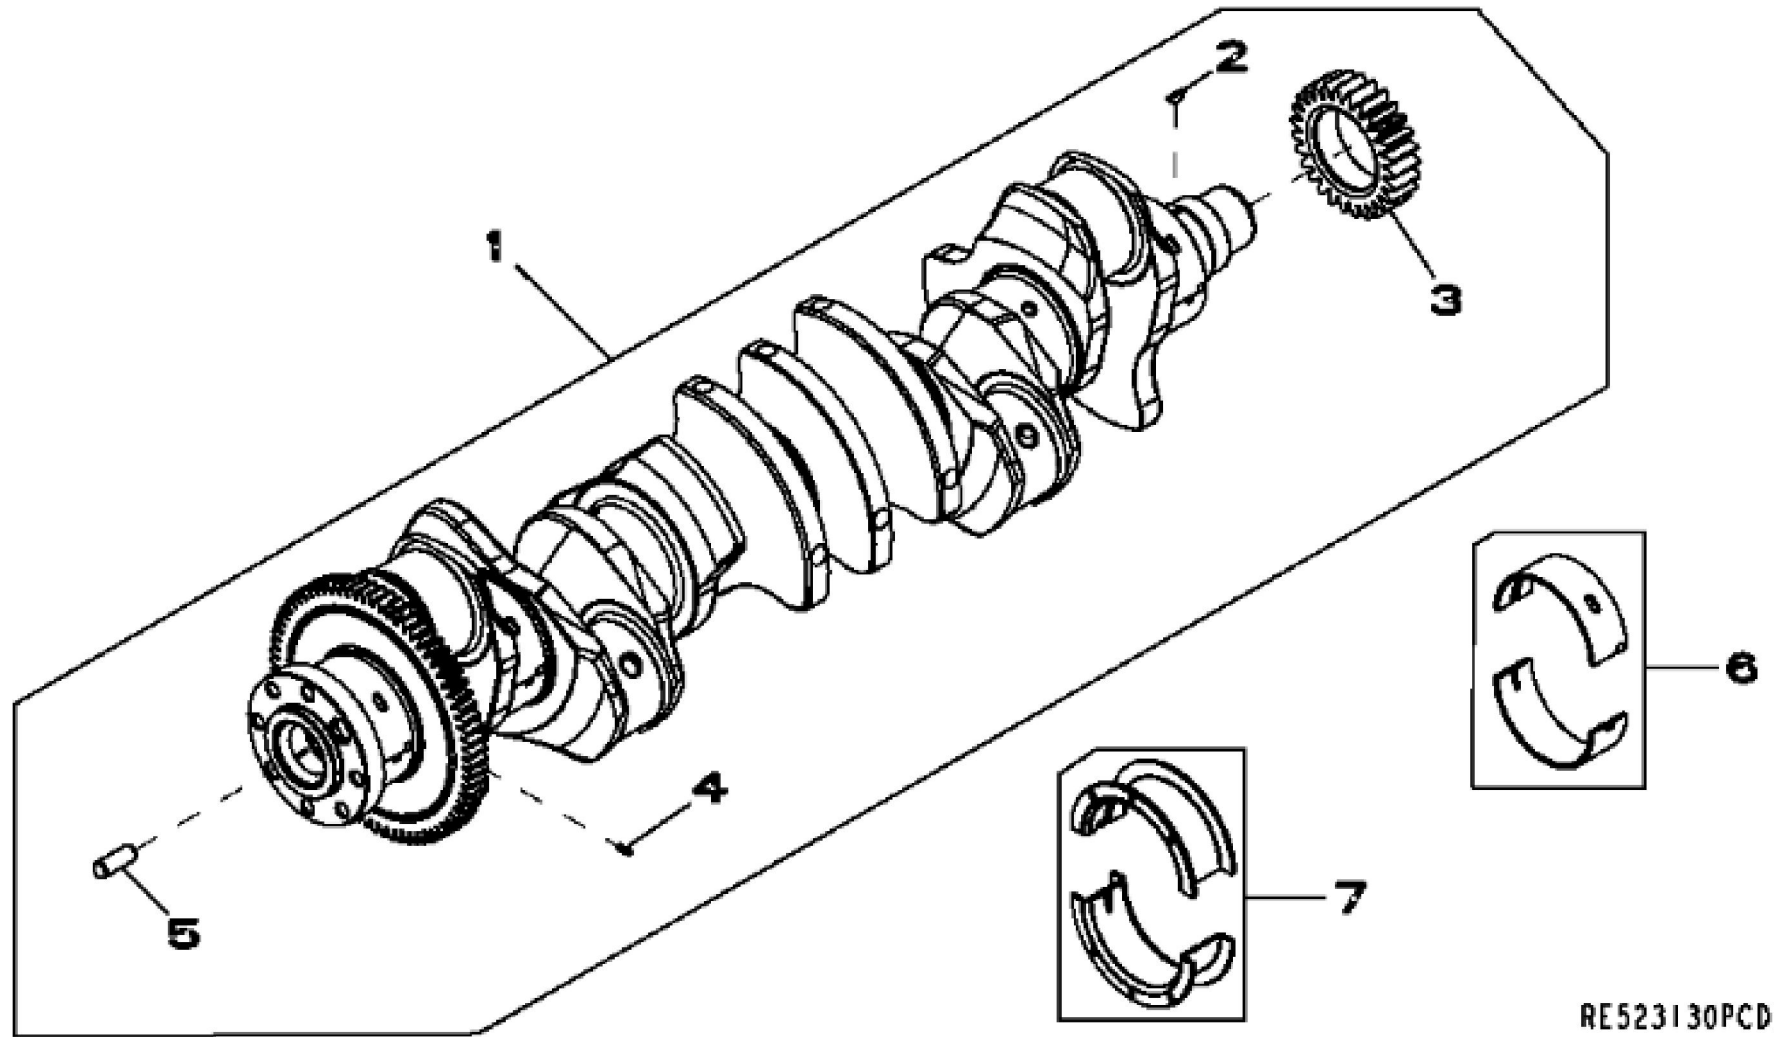

RE528483PCDD02

KEY	PART NO.	PART NAME	QTY	REMARKS
1	AT13740	DRAIN VALVE	1	
2	CYLINDER LINER	6	NSEP, (Order RE542629)
3	AR98850	O-RING KIT	6	
4	R54326	O-RING	6	
5	RE522991	ORIFICE	6	
6	R43409	PLUG	1	
7	RE540586	CAM FOLLOWER ROLLER	12	NLA; ORDER RE555307)
7	RE555307	CAM FOLLOWER ROLLER	12	(SUB FOR RE540586)
8	CYLINDER BLOCK	1	NSEP (Marked R502997) (Order RE531095
9	RE57836	PIPE PLUG	3	
10	RE71255	PIPE PLUG	5	
11	51M7044	O-RING	1	17.300 X 2.200 mm
12	RE519144	SENSOR	2	(Sub For RE508195)
13	RE167207	SENSOR	1	(Sub For RE56009)
14	R120954	BEARING CAP	1	
15	R519287	CAP SCREW	14	
16	R120953	BEARING CAP	6	
17	R82007	PLUG	1	
18	R527877	BUSHING	6	(Sub For R87561)
19	R522884	CAMSHAFT	1	(Sub For R520366)
19	SE501775	CAMSHAFT REMAN	1	(REMAN FOR R522884)
20	26H91	SHAFT KEY	1	3/16" X 1-1/4"
21	R504811	WASHER	1	
22	R518255	GEAR	1	
23	R518212	GEAR	1	NLA ORDER R528098
23	R528098	GEAR	1	SUB FOR R518212
24	R527468	SHIM	1	(Not Illustrated)
..	RE542629	PISTON-LINER KIT	6	INCLUDES R530609, RE541037, RE539642 AND RE538499

KEY	PART NO.	PART NAME	QTY	REMARKS	
1	RE534315	CRANKSHAFT	1	(Marked R525976) (Also Order RE529775)	
1	SE501774	CRANKSHAFT REMAN	1	(WITH BEARINGS) (REMAN FOR RE534315)	
2	R120752	KEY	1		
3	R104587	GEAR	1		
4	34M7089	SPRING PIN	1		
5	R41934	DOWEL PIN	1		
6	RE529319	BEARING	6	(Kit R519427 and R519428)	
7	RE529320	THRUST BEARING	1	(Kit R519429 and R519430)	

KEY	PART NO.	PART NAME	QTY	REMARKS
1	R542878	CAP SCREW	12	
2	DZ101959	PISTON PIN	6	OD = 47 mm, LGTH = 79 mm, SUB FOR R517073
3	DZ10083	PISTON RING	6	PKG (3), SUB FOR RE539642
4	R519640	SNAP RING	12	
5	DZ100117	CONNECTING ROD	6	MARKED DZ100421, SUB FOR RE517436 OR RE535554
5	SE501759	CONNECTING ROD REMAN	AR	REMAN FOR RE535554
5	SE501748	CONNECTING ROD REMAN	AR	REMAN FOR RE517436
6	R74008	BUSHING	6	
7	RE529318	BEARING	6	KIT; R519454
8	DZ10211	PISTON-LINER KIT	6	PISTON MARKED RE529264, SUB FOR RE545266 OR RE571507