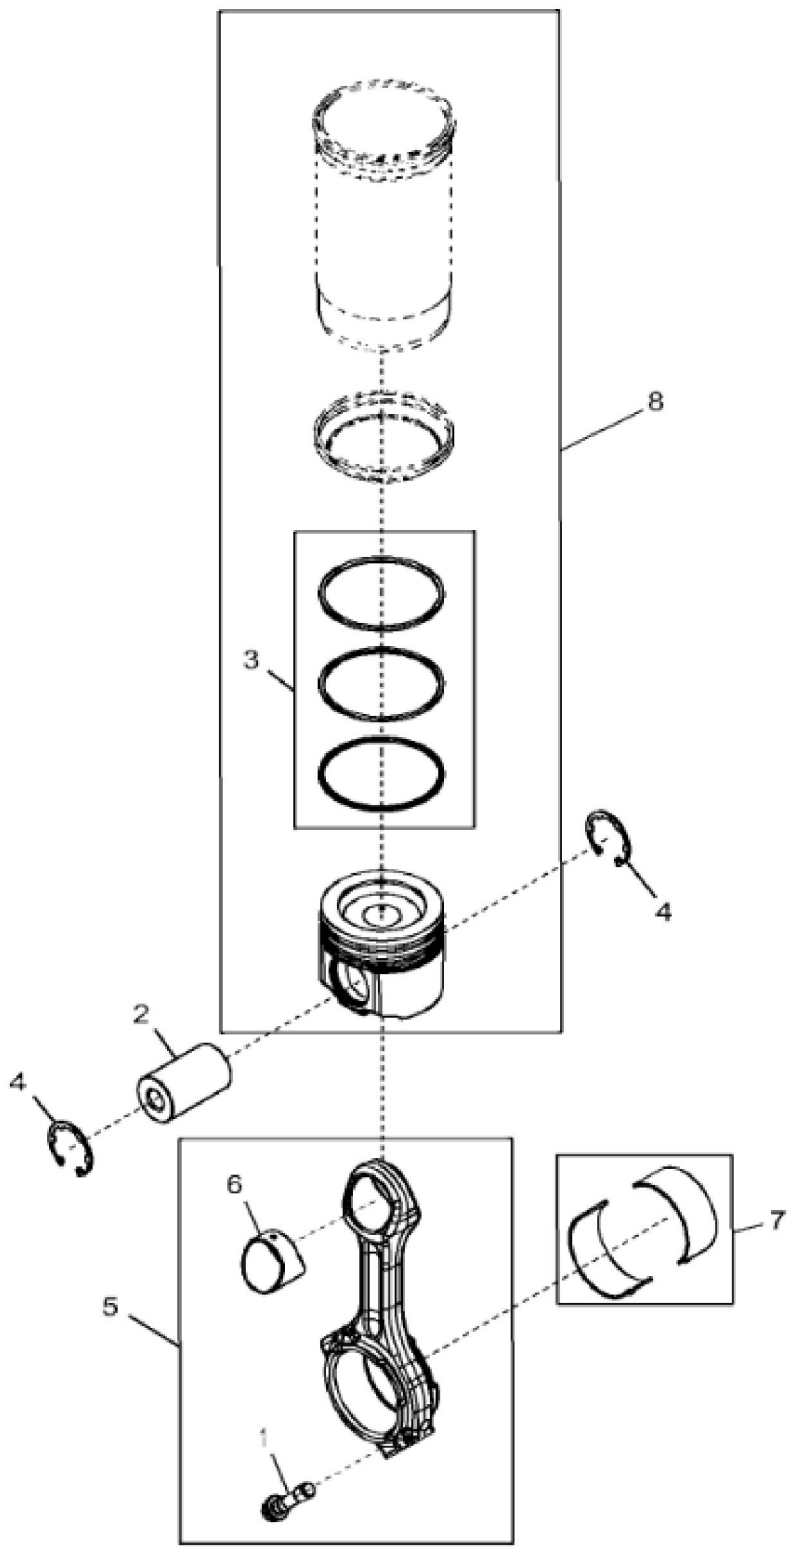

RE528483PCDD02

KEY	PART NO.	PART NAME	QTY	REMARKS
1	AT13740	DRAIN VALVE	1	
2	CYLINDER LINER	6	NSEP, (Order RE542629)
3	AR98850	O-RING KIT	6	
4	R54326	O-RING	6	
5	RE522991	ORIFICE	6	
6	R43409	PLUG	1	
7	RE540586	CAM FOLLOWER ROLLER	12	NLA; ORDER RE555307)
7	RE555307	CAM FOLLOWER ROLLER	12	(SUB FOR RE540586)
8	CYLINDER BLOCK	1	NSEP (Marked R502997) (Order RE531095
9	RE57836	PIPE PLUG	3	
10	RE71255	PIPE PLUG	5	
11	51M7044	O-RING	1	17.300 X 2.200 mm
12	RE519144	SENSOR	2	(Sub For RE508195)
13	RE167207	SENSOR	1	(Sub For RE56009)
14	R120954	BEARING CAP	1	
15	R519287	CAP SCREW	14	
16	R120953	BEARING CAP	6	
17	R82007	PLUG	1	
18	R527877	BUSHING	6	(Sub For R87561)
19	R522884	CAMSHAFT	1	(Sub For R520366)
19	SE501775	CAMSHAFT REMAN	1	(REMAN FOR R522884)
20	26H91	SHAFT KEY	1	3/16" X 1-1/4"
21	R504811	WASHER	1	
22	R518255	GEAR	1	
23	R518212	GEAR	1	NLA ORDER R528098
23	R528098	GEAR	1	SUB FOR R518212
24	R527468	SHIM	1	(Not Illustrated)
..	RE542629	PISTON-LINER KIT	6	INCLUDES R530609, RE541037, RE539642 AND RE538499

KEY	PART NO.	PART NAME	QTY	REMARKS	
1	RE534315	CRANKSHAFT	1	(Marked R525976) (Also Order RE529775)	
1	SE501774	CRANKSHAFT REMAN	1	(WITH BEARINGS) (REMAN FOR RE534315)	
2	R120752	KEY	1		
3	R104587	GEAR	1		
4	34M7089	SPRING PIN	1		
5	R41934	DOWEL PIN	1		
6	RE529319	BEARING	6	(Kit R519427 and R519428)	
7	RE529320	THRUST BEARING	1	(Kit R519429 and R519430)	

KEY	PART NO.	PART NAME	QTY	REMARKS
1	R542878	CAP SCREW	12	
2	DZ101959	PISTON PIN	6	OD = 47 mm, LGTH = 79 mm, SUB FOR R517073
3	DZ10083	PISTON RING	6	PKG (3), SUB FOR RE539642
4	R519640	SNAP RING	12	
5	DZ100117	CONNECTING ROD	6	MARKED DZ100421, SUB FOR RE517436 OR RE535554
5	SE501759	CONNECTING ROD REMAN	AR	REMAN FOR RE535554
5	SE501748	CONNECTING ROD REMAN	AR	REMAN FOR RE517436
6	R74008	BUSHING	6	
7	RE529318	BEARING	6	KIT; R519454
8	DZ10211	PISTON-LINER KIT	6	PISTON MARKED RE529264, SUB FOR RE545266 OR RE571507