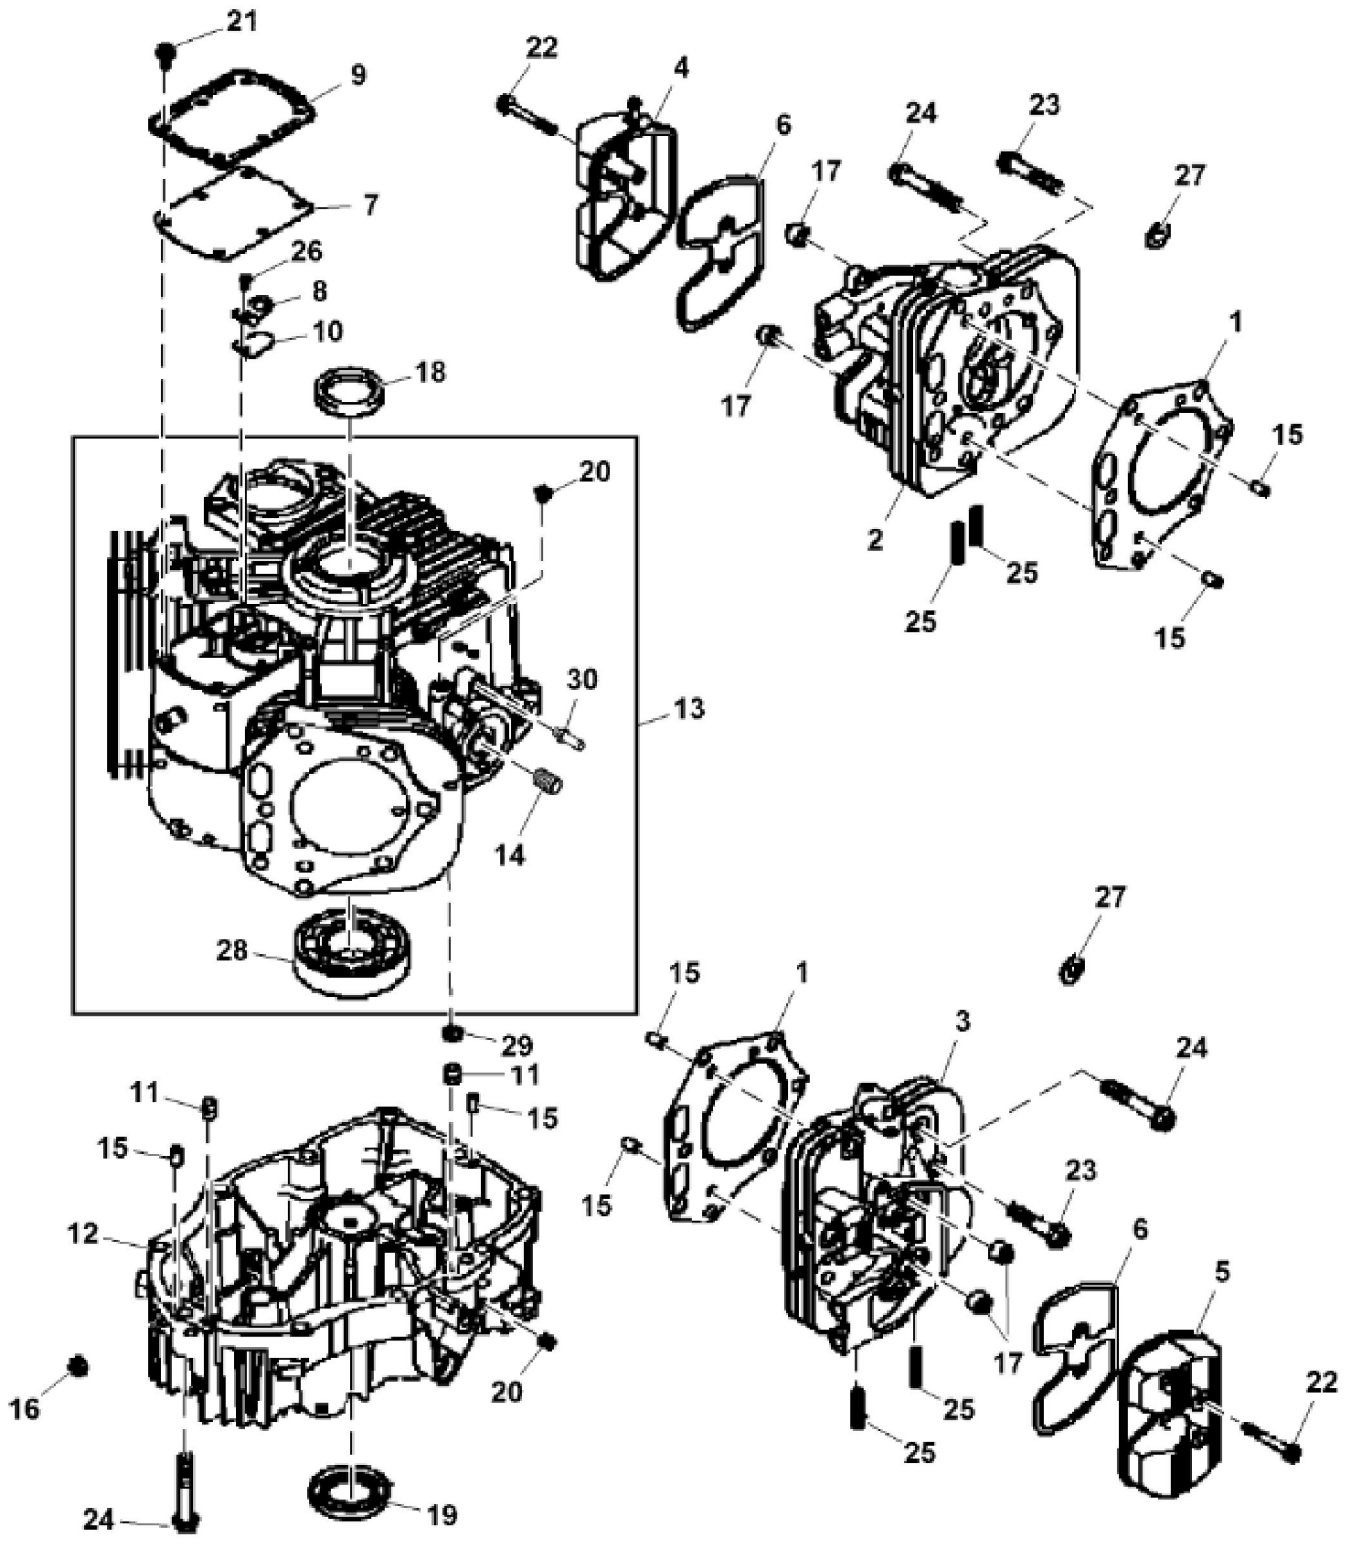

PU14132

KEY	PART NO.	PART NAME	QTY	Serial No.	REMARKS	
1	MIA11534	GASOLINE ENGINE	1	____-020000	MARKED FX801V-AS06; SUB MIA11916	
1	MIA11916	GASOLINE ENGINE	1	020001-030000	MARKED FX801V-BS06; SUB MIA12054	
1	MIA12054	GASOLINE ENGINE	1		NLA; ORDER MIA12163	
1	MIA12163	GASOLINE ENGINE	1	030001-040000	MARKED FX801V-DS06R	
1	MIA12255	GASOLINE ENGINE	1	040001-____	MARKED FX801V-AS11R; ORDER MIA13101	
1	MIA13101	GASOLINE ENGINE	1		MARKED FX801V-BS11R	
2	19H3693	SCREW	4		3/8" X 1-1/4"	
3	24M7178	WASHER	3		10.500 X 30 X 2.500 mm	

KEY	PART NO.	PART NAME	QTY	REMARKS	
27	24M7096	WASHER	2	10.500 X 18 X 1.600 mm	
28	MIU13981	BALL BEARING	1		
29	M76104	O-RING	2		
30	MIU14223	HOSE FITTING	2		

MP42447

John Deere > Turf And Utility >TRACTOR, LAWN AND GARDEN >Z930A - TRACTOR, LAWN AND GARDEN >Z930A ZTrak Pro Series Mower >20 ENGINE TCM12339 >ST417590 - PISTON AND CRANKSHAFT