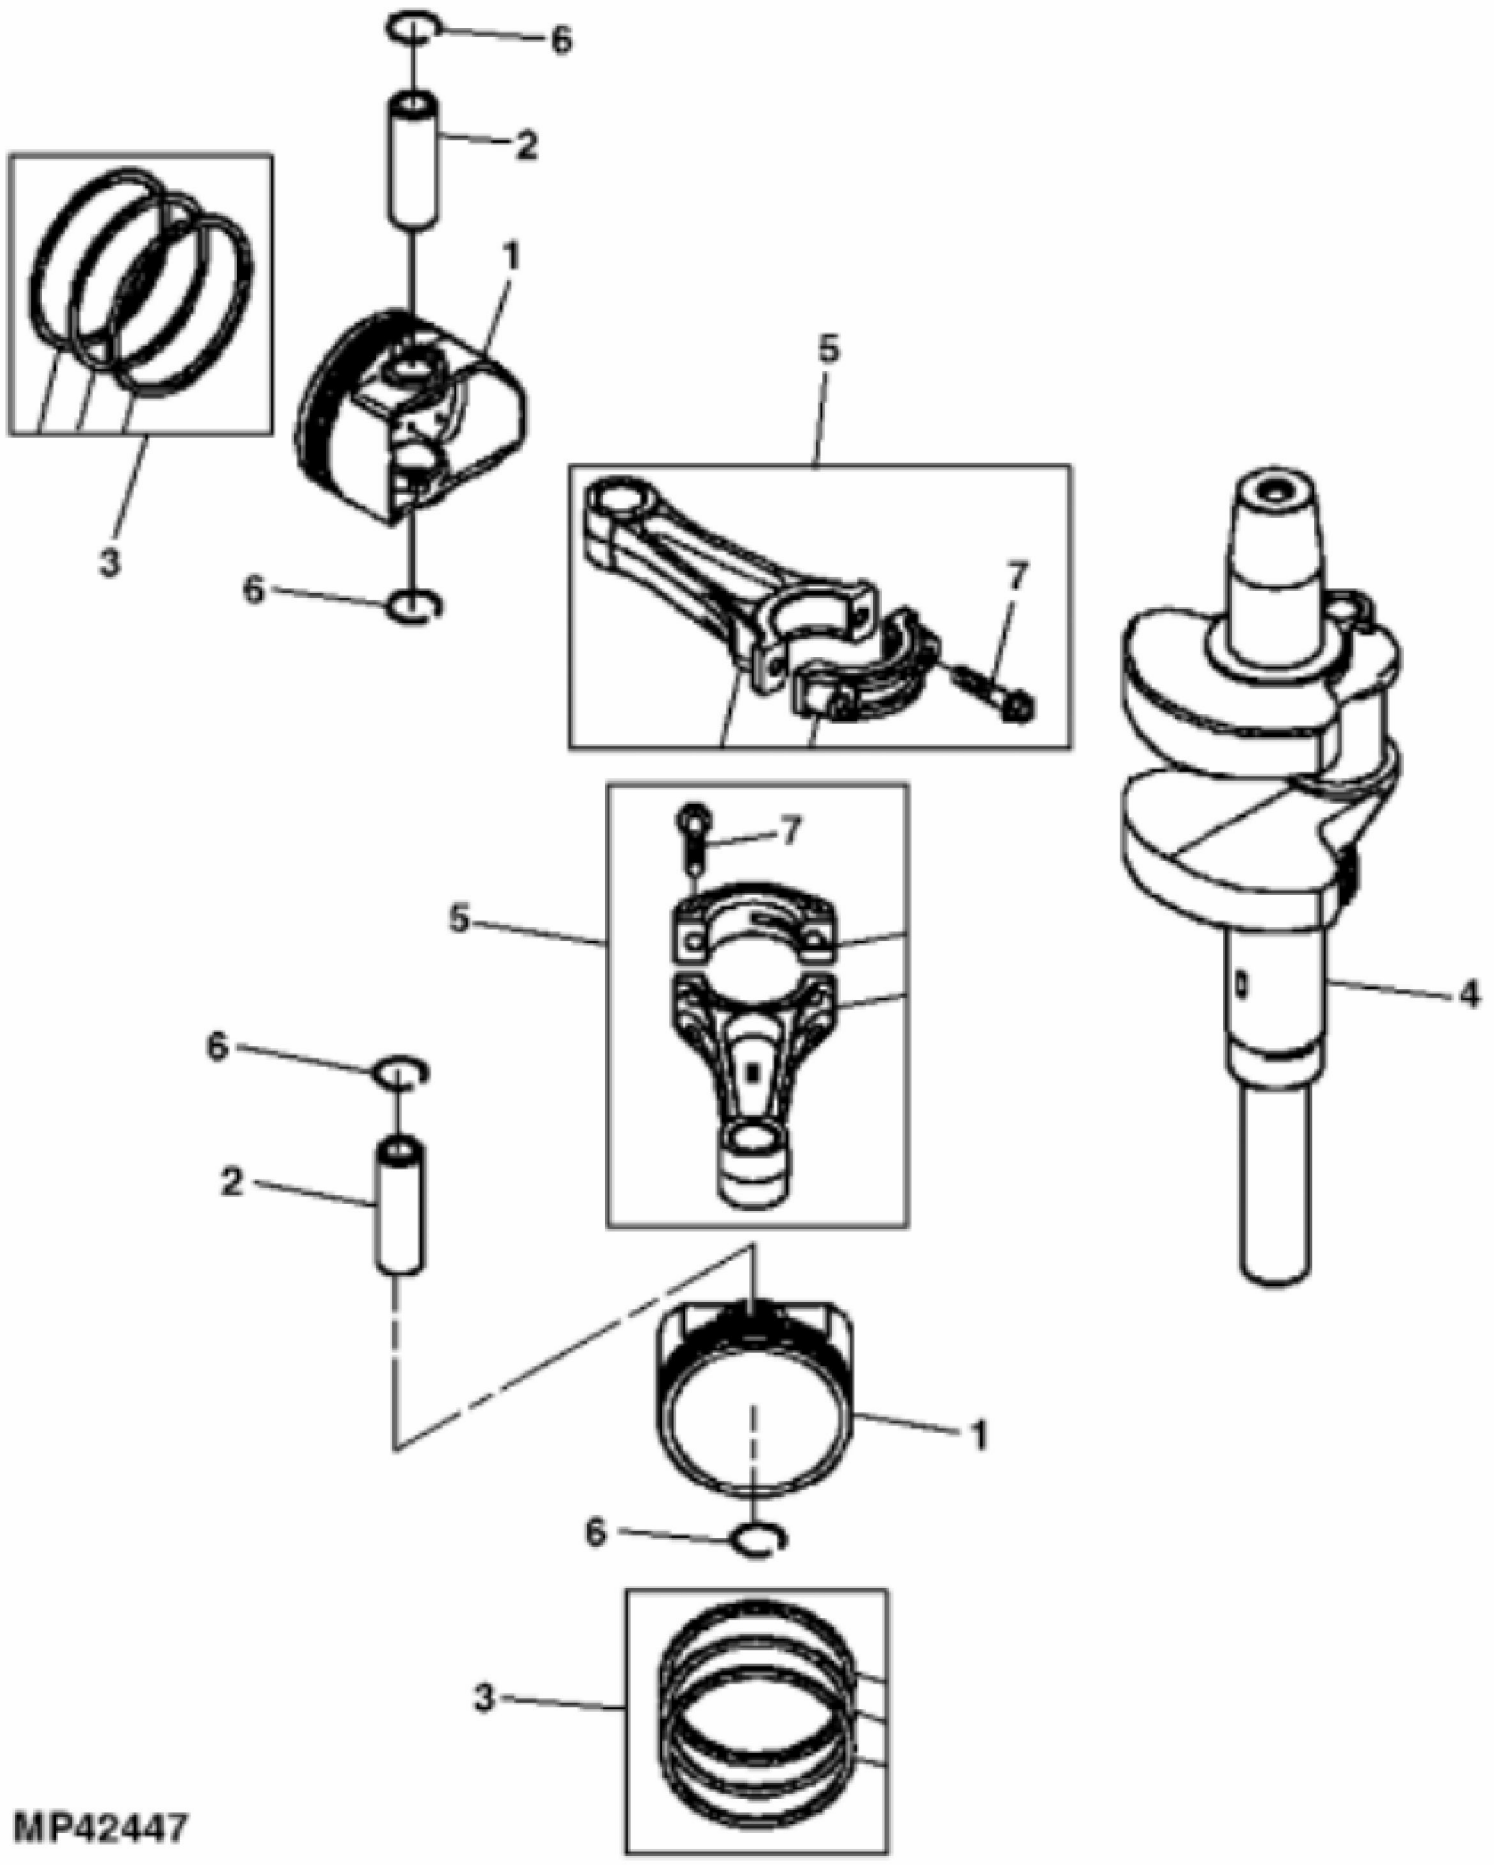

PU14132

KEY	PART NO.	PART NAME	QTY	Serial No.	REMARKS	
1	MIA11534	GASOLINE ENGINE	1	____-020000	MARKED FX801V-AS06; SUB MIA11916	
1	MIA11916	GASOLINE ENGINE	1	020001-030000	MARKED FX801V-BS06; SUB MIA12054	
1	MIA12054	GASOLINE ENGINE	1		NLA; ORDER MIA12163	
1	MIA12163	GASOLINE ENGINE	1	030001-040000	MARKED FX801V-DS06R	
1	MIA12255	GASOLINE ENGINE	1	040001-____	MARKED FX801V-AS11R; ORDER MIA13101	
1	MIA13101	GASOLINE ENGINE	1		MARKED FX801V-BS11R	
2	19H3693	SCREW	4		3/8" X 1-1/4"	
3	24M7178	WASHER	3		10.500 X 30 X 2.500 mm	

KEY	PART NO.	PART NAME	QTY	REMARKS	
27	24M7096	WASHER	2	10.500 X 18 X 1.600 mm	
28	MIU13981	BALL BEARING	1		
29	M76104	O-RING	2		
30	MIU14223	HOSE FITTING	2		

MP42447

John Deere > Turf And Utility >TRACTOR, LAWN AND GARDEN >Z930A - TRACTOR, LAWN AND GARDEN >Z930A ZTrak Pro Series Mower >20 ENGINE TCM12339 >ST417590 - PISTON AND CRANKSHAFT

KEY	PART NO.	PART NAME	QTY	REMARKS
1	MIU11780	PISTON	2	
2	MIU11781	PISTON PIN	2	
3	MIA11247	PISTON RING KIT	2	
4	MIA11248	CRANKSHAFT	1	
5	MIA11249	CONNECTING ROD	2	ORDER MIA13083
5	MIA13083	CONNECTING ROD	2	
6	MIU11782	SNAP RING	4	NLA; ORDER MIU13987
6	MIU13987	SNAP RING	4	
7	M147310	BOLT	4	M7 X 35.2