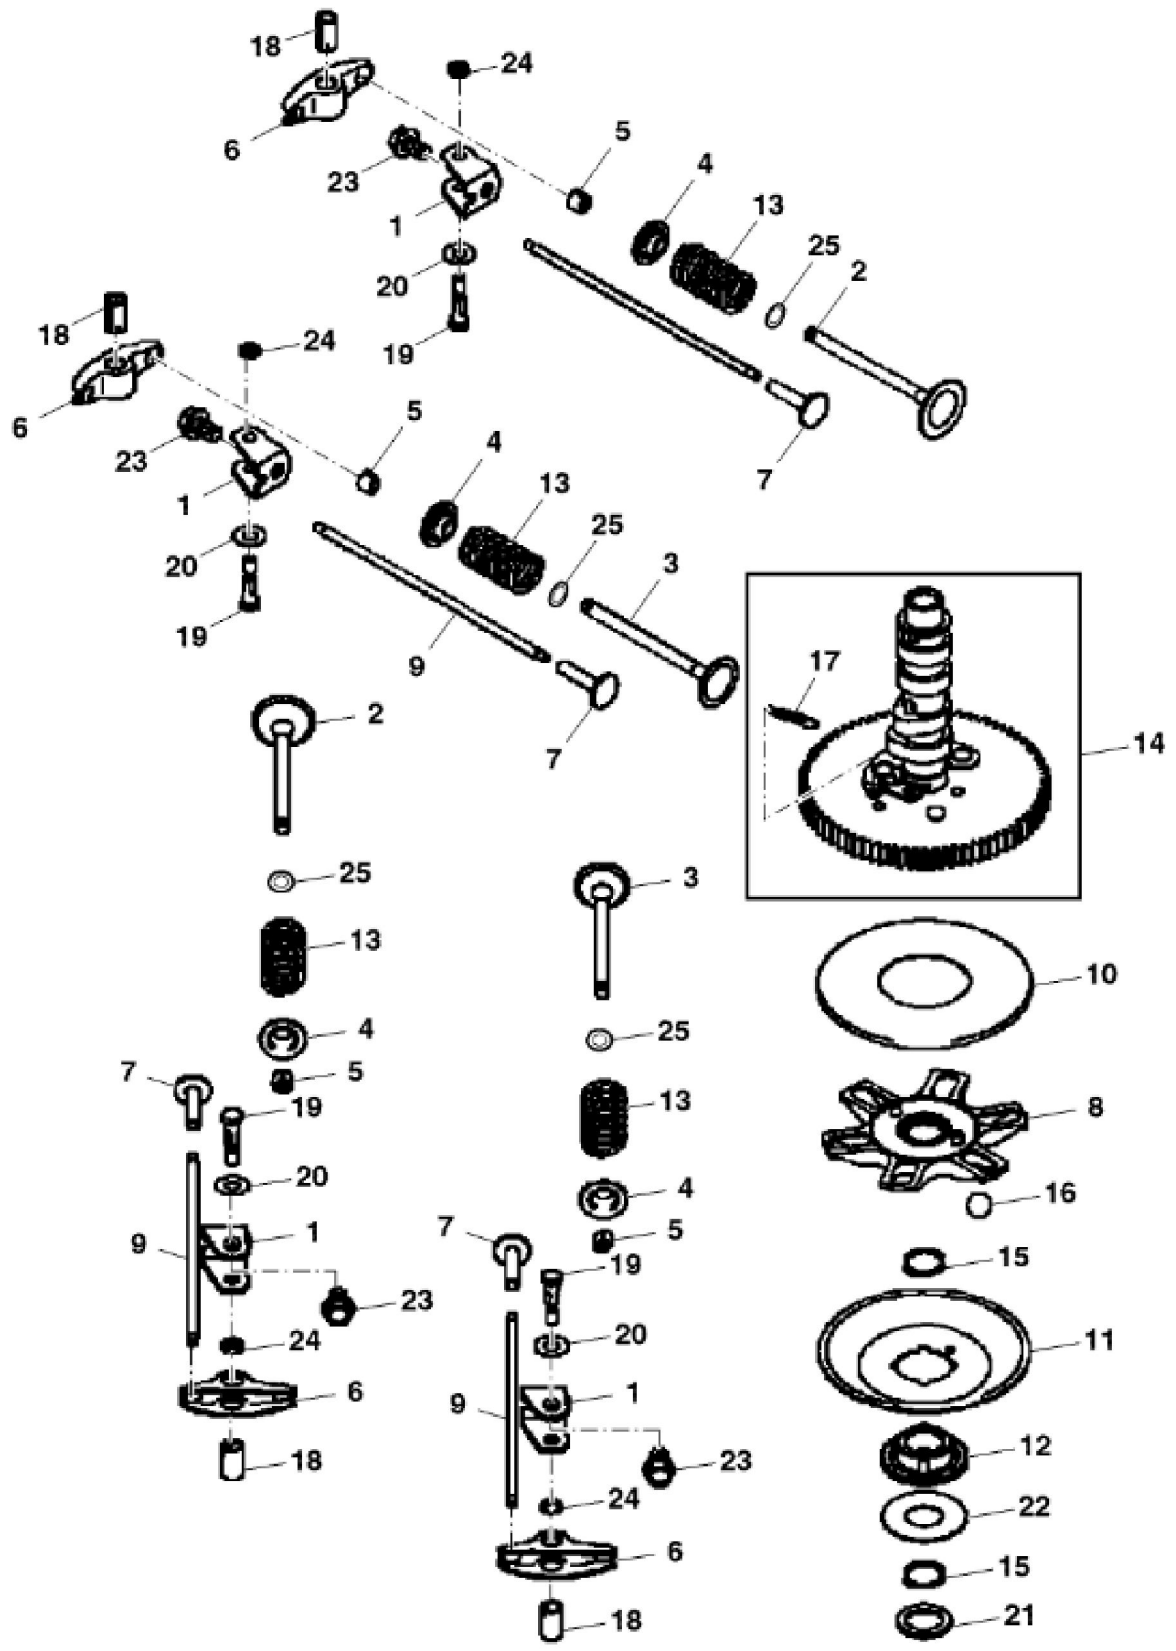

John Deere > Turf And Utility >TRACTOR, LAWN AND GARDEN >Z930A - TRACTOR, LAWN AND GARDEN >Z930A ZTrak Pro Series Mower >20 ENGINE TCM12339 >ST485727 - CYLINDER HEADS AND CRANKCASE

KEY	PART NO.	PART NAME	QTY	REMARKS
1	MIU11760	ENGINE CYLINDER HEAD GASKET	2	
2	UC11383	CYLINDER HEAD	1	SUB FOR MIU11761; No. 1
3	MIU11762	CYLINDER HEAD	1	No. 2
4	MIU11763	CASE	1	
5	MIU11764	CASE	1	
6	MIU14057	GASKET	2	SUB FOR MIU11765
7	MIU11766	GASKET	1	Breather
8	MIU11767	PLATE	1	NLA; ORDER MIU13821; Breather
8	MIU13821	PLATE	1	Breather
9	MIU11768	COVER	1	Breather
10	MIU11769	VALVE	1	Breather
11	MIU14507	PIPE	1	SUB FOR MIU11770
12	MIA11493	COVER	1	Crankcase
13	MIA12315	CRANKCASE	1	NLA; ORDER MIA12732; SUB FOR MIA11492
13	MIA12732	CRANKCASE	1	INCLUDES MIU13981
14	M127431	ADAPTER FITTING	1	
14	MIU13767	ADAPTER FITTING	1	MARKED FX801V-BS11-R
15	MIU11772	PIN	6	NLA; ORDER M74252
15	M74252	PIN	6	
16	M138392	SEAL	1	NLA; ORDER M151774
16	M151774	SEAL	1	
17	M152964	SEAL	4	
18	MIU11773	SEAL	1	
19	MIU11774	SEAL	1	
20	M147270	PLUG	1	NLA; ORDER MIU14001
20	MIU14001	PLUG	1	MARKED FX801V-BS11-R
21	MIU11325	BOLT	6	M6 X 12
22	MIU11874	BOLT	4	M6 X 50, SUB FOR MIU11775
23	MIU11776	BOLT	2	M10 X 50
24	MIU11777	BOLT	20	M10 X 60
25	M138395	STUD	4	NLA; ORDER MIU11736
25	MIU11736	BOLT	4	NLA; ORDER MIU12726
25	MIU12726	STUD	4	
26	21M7244	SCREW	1	M4 X 8

KEY	PART NO.	PART NAME	QTY	REMARKS	
27	24M7096	WASHER	2	10.500 X 18 X 1.600 mm	
28	MIU13981	BALL BEARING	1		
29	M76104	O-RING	2		
30	MIU14223	HOSE FITTING	2		

MP42447

John Deere > Turf And Utility >TRACTOR, LAWN AND GARDEN >Z930A - TRACTOR, LAWN AND GARDEN >Z930A ZTrak Pro Series Mower >20 ENGINE TCM12339 >ST417590 - PISTON AND CRANKSHAFT

KEY	PART NO.	PART NAME	QTY	REMARKS
1	MIU11780	PISTON	2	
2	MIU11781	PISTON PIN	2	
3	MIA11247	PISTON RING KIT	2	
4	MIA11248	CRANKSHAFT	1	
5	MIA11249	CONNECTING ROD	2	ORDER MIA13083
5	MIA13083	CONNECTING ROD	2	
6	MIU11782	SNAP RING	4	NLA; ORDER MIU13987
6	MIU13987	SNAP RING	4	
7	M147310	BOLT	4	M7 X 35.2