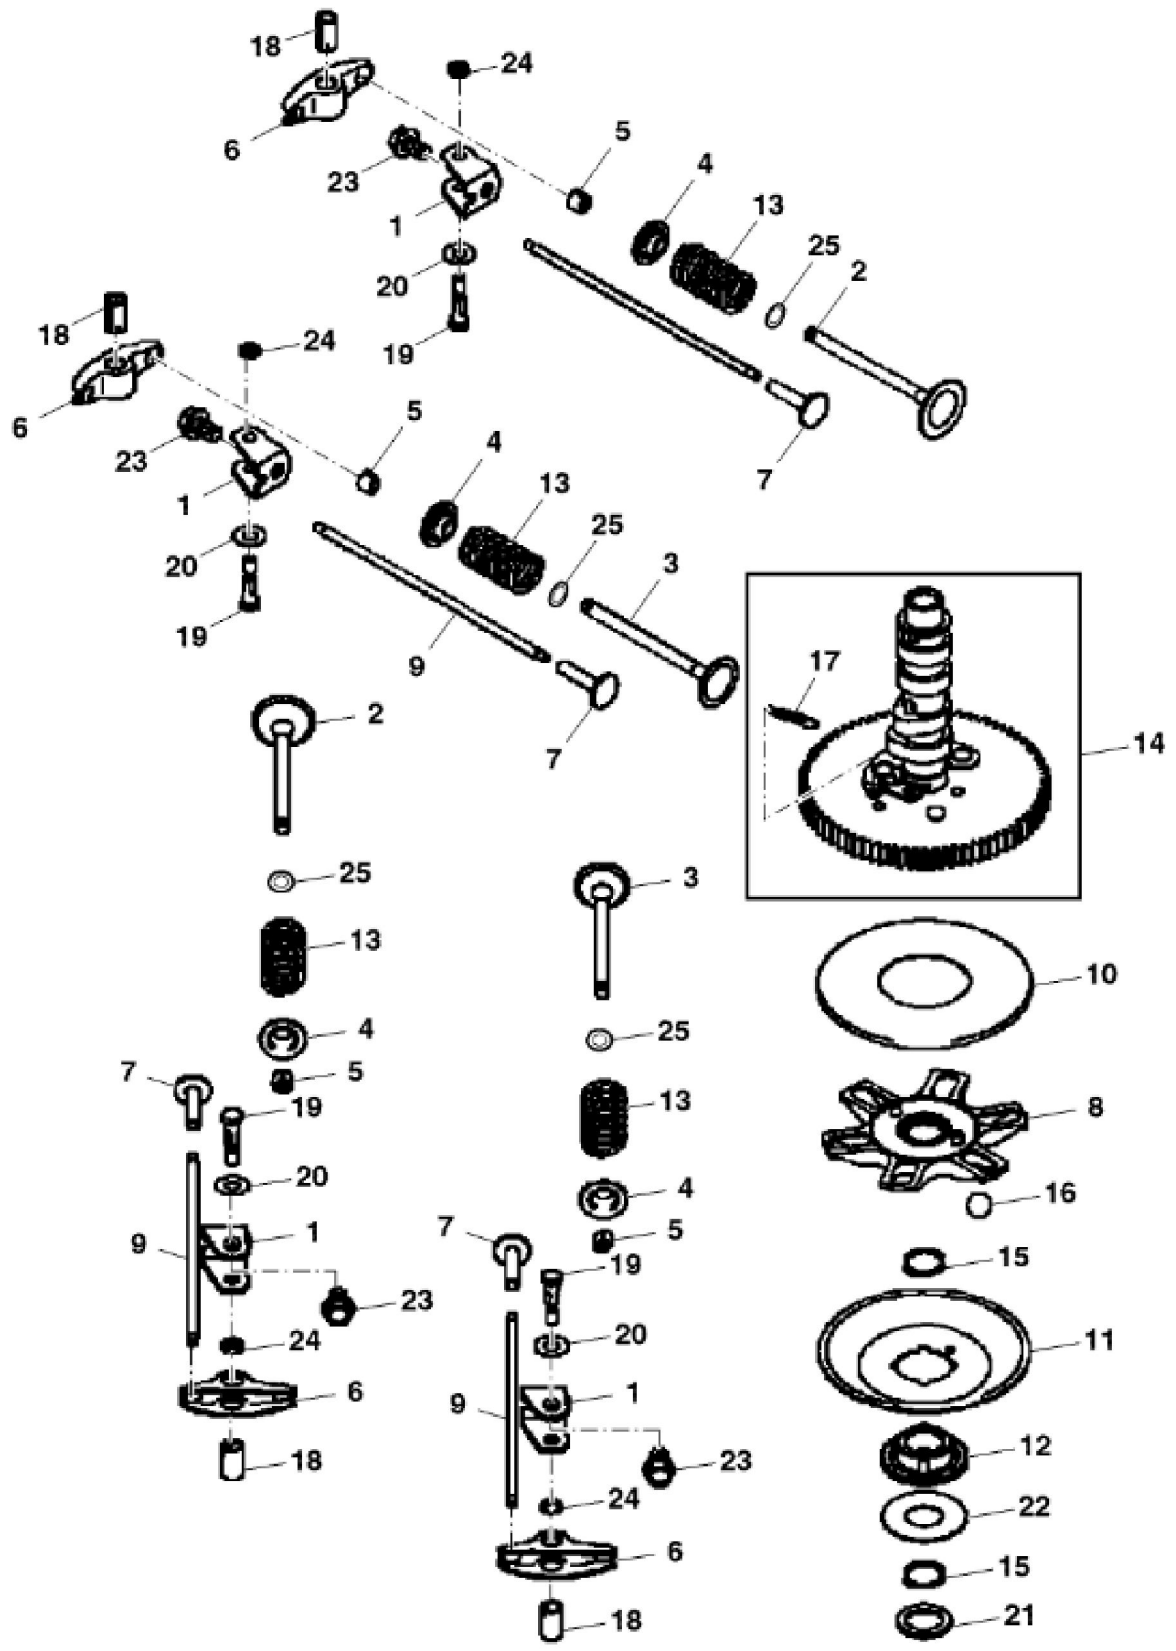

**MP42391**

KEY	PART NO.	PART NAME	QTY	REMARKS	
1	MIA10826	GASOLINE ENGINE	1	NLA; ORDER MIA11917; MARKED FX850V-AS04	
1	MIA11917	GASOLINE ENGINE	1	NLA; ORDER MIA12055; MARKED FX850V-BS04	
1	MIA12055	GASOLINE ENGINE	1	NLA; ORDER MIA12164; MARKED FX850V	
1	MIA12164	GASOLINE ENGINE	1	NLA; ORDER MIA12256; MARKED FX850V-DS04R	
1	MIA12256	GASOLINE ENGINE	1	MARKED FX850V-AS13R; ORDER MIA13102	
1	MIA13102	GASOLINE ENGINE	1	MARKED FX850V-BS13-R	
2	19H3693	SCREW	4	3/8" X 1-1/4"	

KEY	PART NO.	PART NAME	QTY	REMARKS	
26	21M7244	SCREW	1	M4 X 8	
27	24M7096	WASHER	2	10.500 X 18 X 1.600 mm	
28	MIU11779	BALL BEARING	1	ORDER MIU13981	
28	MIU13981	BALL BEARING	1		
29	M76104	O-RING	2		
30	MIU14223	HOSE FITTING	1		
..	M64850	SEALANT	AR		

MP42447

John Deere > Turf And Utility >TRACTOR, LAWN AND GARDEN >Z950A - TRACTOR, LAWN AND GARDEN >Z950A ZTrak Pro Series Mower >20 ENGINE TCM12341 >ST485897 - PISTON AND CRANKSHAFT

KEY	PART NO.	PART NAME	QTY	REMARKS
1	MIU11780	PISTON	2	
2	MIU11781	PISTON PIN	2	
3	MIA11247	PISTON RING KIT	2	
4	MIA11248	CRANKSHAFT	1	
5	MIA11249	CONNECTING ROD	2	ORDER MIA13083
5	MIA13083	CONNECTING ROD	2	
6	MIU11782	SNAP RING	4	NLA; ORDER MIU13987
6	MIU13987	SNAP RING	4	
7	M147310	BOLT	2	M7 X 35.2