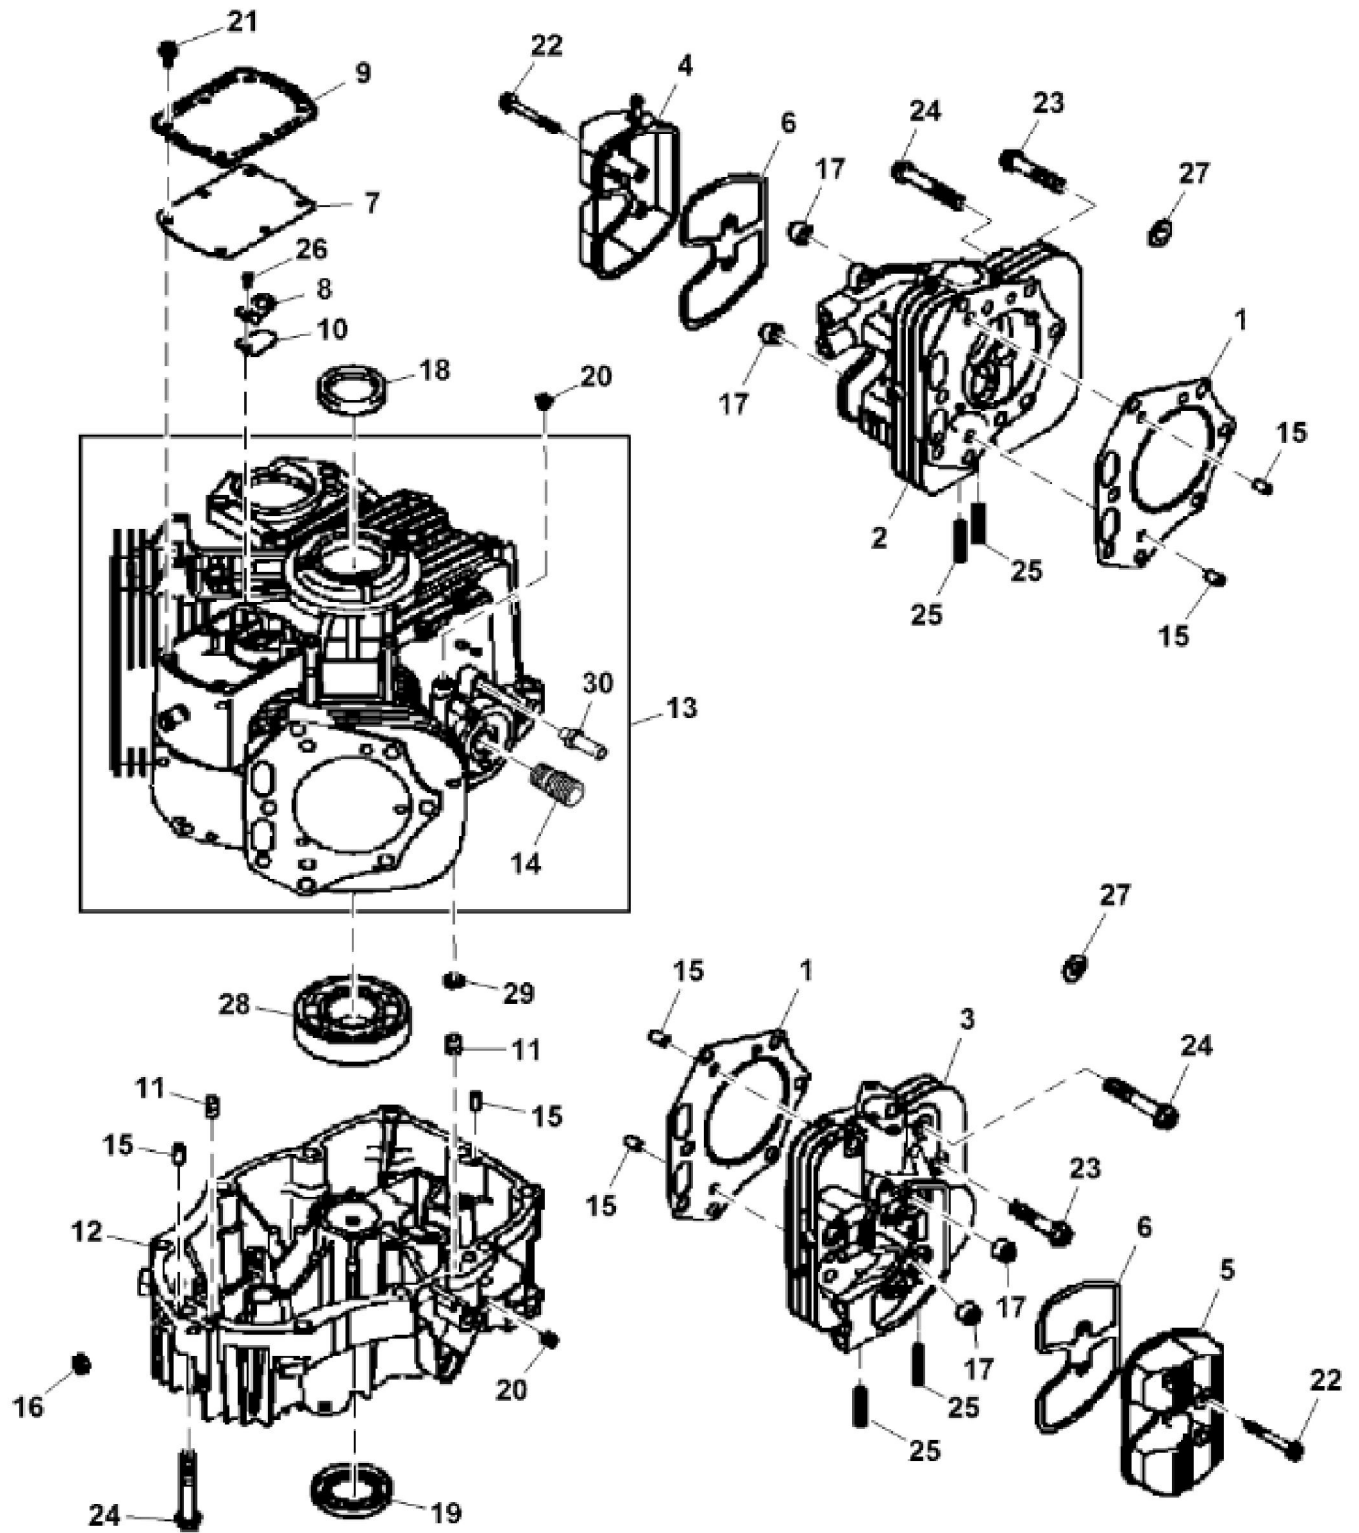

**MP42391**

KEY	PART NO.	PART NAME	QTY	REMARKS	
1	MIA10826	GASOLINE ENGINE	1	NLA; ORDER MIA11917; MARKED FX850V-AS04	
1	MIA11917	GASOLINE ENGINE	1	NLA; ORDER MIA12055; MARKED FX850V-BS04	
1	MIA12055	GASOLINE ENGINE	1	NLA; ORDER MIA12164; MARKED FX850V	
1	MIA12164	GASOLINE ENGINE	1	NLA; ORDER MIA12256; MARKED FX850V-DS04R	
1	MIA12256	GASOLINE ENGINE	1	MARKED FX850V-AS13R; ORDER MIA13102	
1	MIA13102	GASOLINE ENGINE	1	MARKED FX850V-BS13-R	
2	19H3693	SCREW	4	3/8" X 1-1/4"	

KEY	PART NO.	PART NAME	QTY	REMARKS	
26	21M7244	SCREW	1	M4 X 8	
27	24M7096	WASHER	2	10.500 X 18 X 1.600 mm	
28	MIU11779	BALL BEARING	1	ORDER MIU13981	
28	MIU13981	BALL BEARING	1		
29	M76104	O-RING	2		
30	MIU14223	HOSE FITTING	1		
..	M64850	SEALANT	AR		

MP42447

John Deere > Turf And Utility >TRACTOR, LAWN AND GARDEN >Z950A - TRACTOR, LAWN AND GARDEN >Z950A ZTrak Pro Series Mower >20 ENGINE TCM12341 >ST485897 - PISTON AND CRANKSHAFT

KEY	PART NO.	PART NAME	QTY	REMARKS
1	MIU11780	PISTON	2	
2	MIU11781	PISTON PIN	2	
3	MIA11247	PISTON RING KIT	2	
4	MIA11248	CRANKSHAFT	1	
5	MIA11249	CONNECTING ROD	2	ORDER MIA13083
5	MIA13083	CONNECTING ROD	2	
6	MIU11782	SNAP RING	4	NLA; ORDER MIU13987
6	MIU13987	SNAP RING	4	
7	M147310	BOLT	2	M7 X 35.2