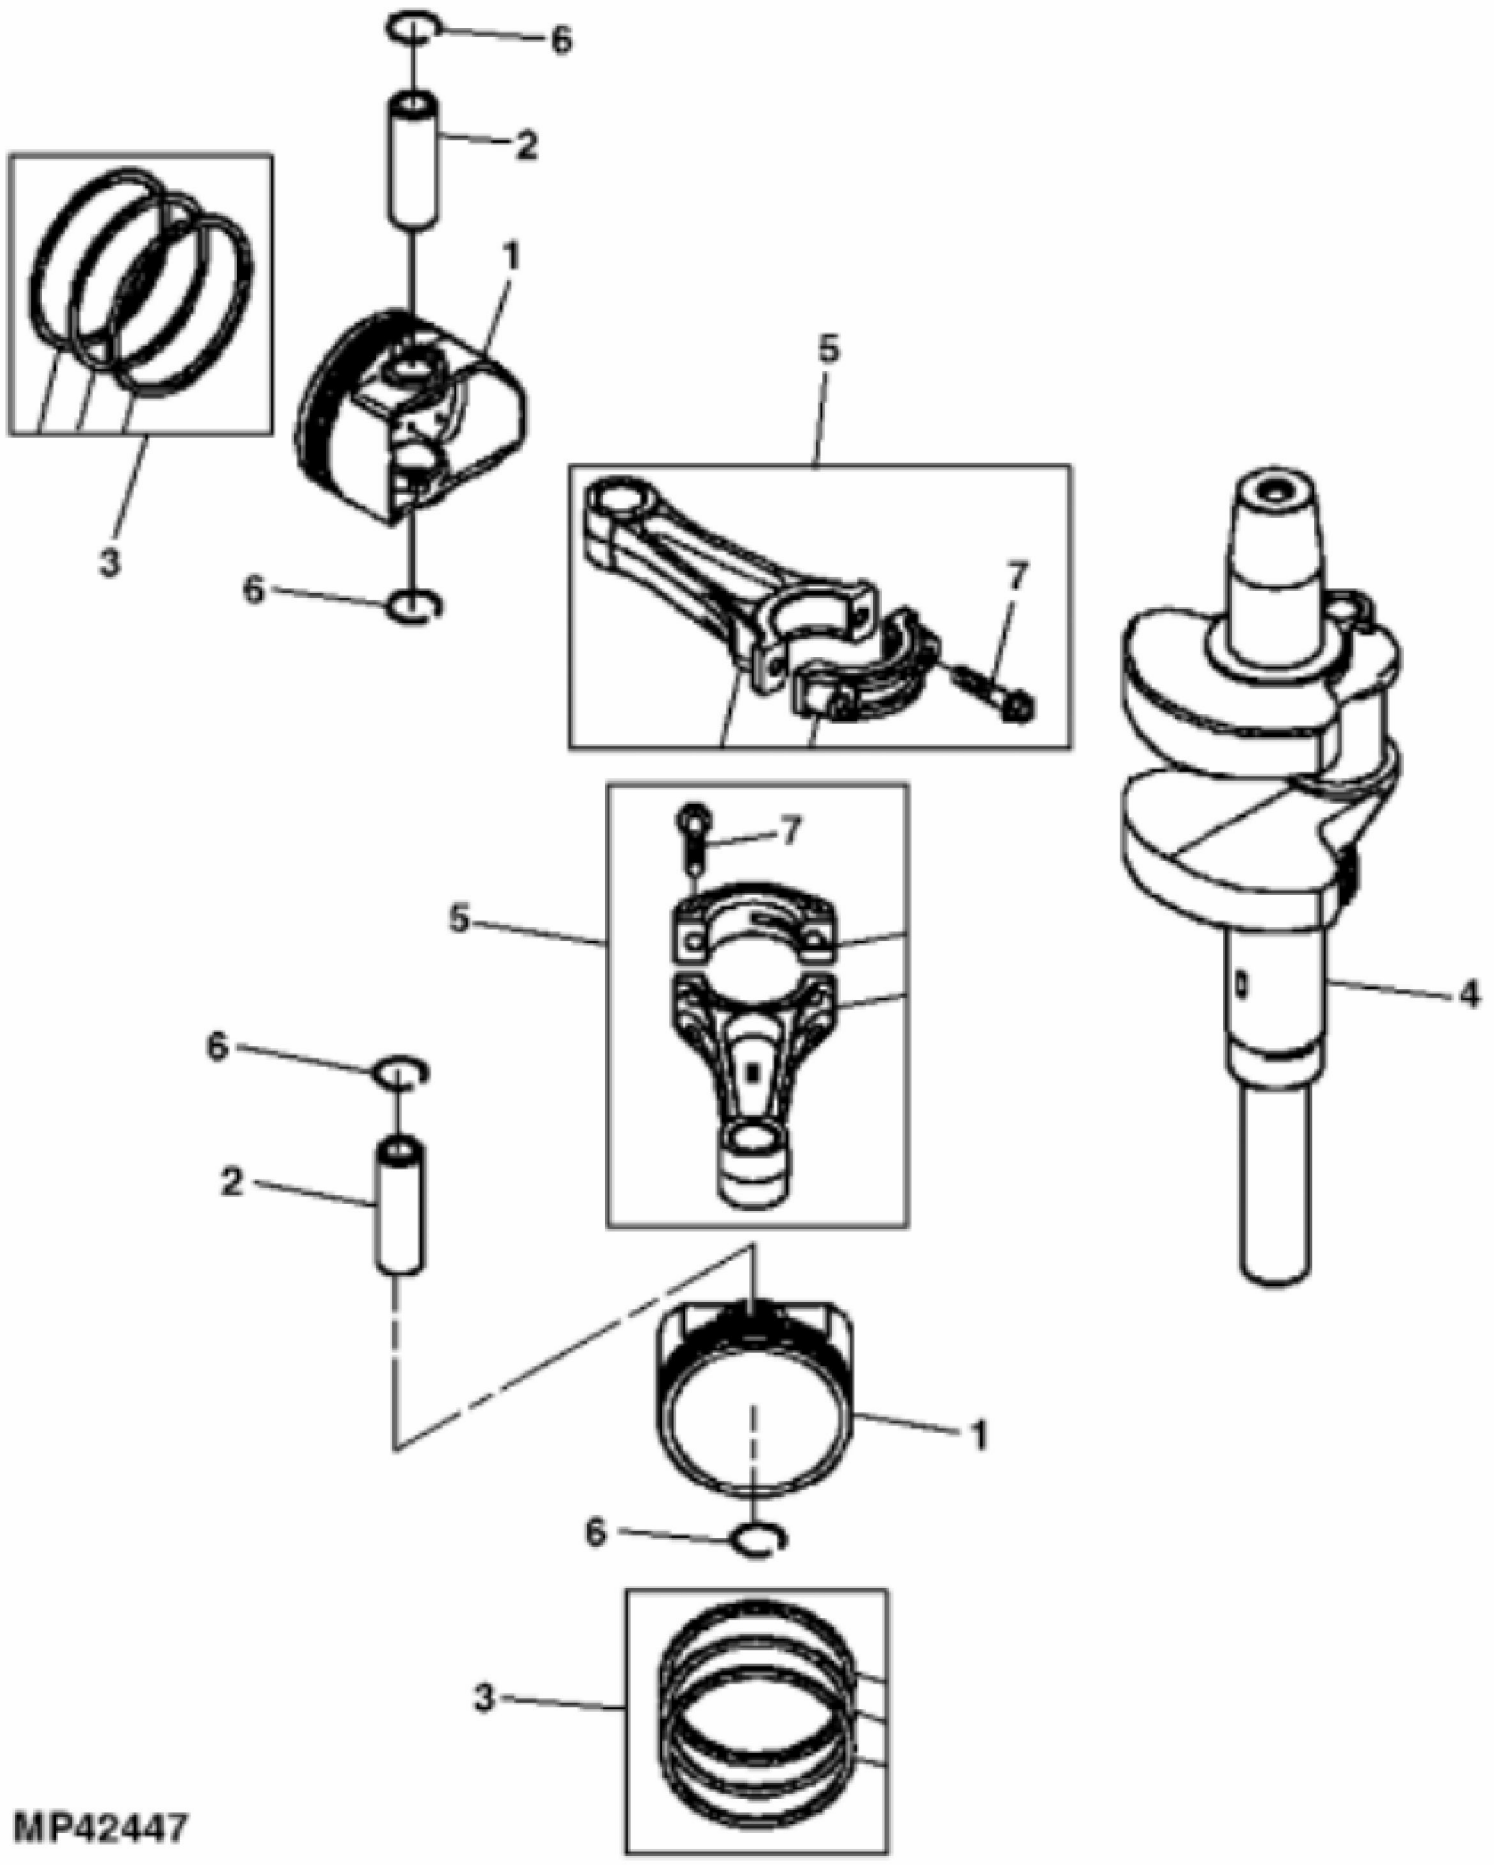

**MP42391**

KEY	PART NO.	PART NAME	QTY	REMARKS	
1	MIA10826	GASOLINE ENGINE	1	NLA; ORDER MIA11917; MARKED FX850V-AS04	
1	MIA11917	GASOLINE ENGINE	1	NLA; ORDER MIA12055; MARKED FX850V-BS04	
1	MIA12055	GASOLINE ENGINE	1	NLA; ORDER MIA12164; MARKED FX850V	
1	MIA12164	GASOLINE ENGINE	1	NLA; ORDER MIA12256; MARKED FX850V-DS04R	
1	MIA12256	GASOLINE ENGINE	1	MARKED FX850V-AS13R; ORDER MIA13102	
1	MIA13102	GASOLINE ENGINE	1	MARKED FX850V-BS13-R	
2	19H3693	SCREW	4	3/8" X 1-1/4"	

KEY	PART NO.	PART NAME	QTY	REMARKS	
26	21M7244	SCREW	1	M4 X 8	
27	24M7096	WASHER	2	10.500 X 18 X 1.600 mm	
28	MIU11779	BALL BEARING	1	ORDER MIU13981	
28	MIU13981	BALL BEARING	1		
29	M76104	O-RING	2		
30	MIU14223	HOSE FITTING	1		
..	M64850	SEALANT	AR		

MP42447

John Deere > Turf And Utility >TRACTOR, LAWN AND GARDEN >Z950A - TRACTOR, LAWN AND GARDEN >Z950A ZTrak Pro Series Mower >20 ENGINE TCM12341 >ST485897 - PISTON AND CRANKSHAFT

KEY	PART NO.	PART NAME	QTY	REMARKS
1	MIU11780	PISTON	2	
2	MIU11781	PISTON PIN	2	
3	MIA11247	PISTON RING KIT	2	
4	MIA11248	CRANKSHAFT	1	
5	MIA11249	CONNECTING ROD	2	ORDER MIA13083
5	MIA13083	CONNECTING ROD	2	
6	MIU11782	SNAP RING	4	NLA; ORDER MIU13987
6	MIU13987	SNAP RING	4	
7	M147310	BOLT	2	M7 X 35.2