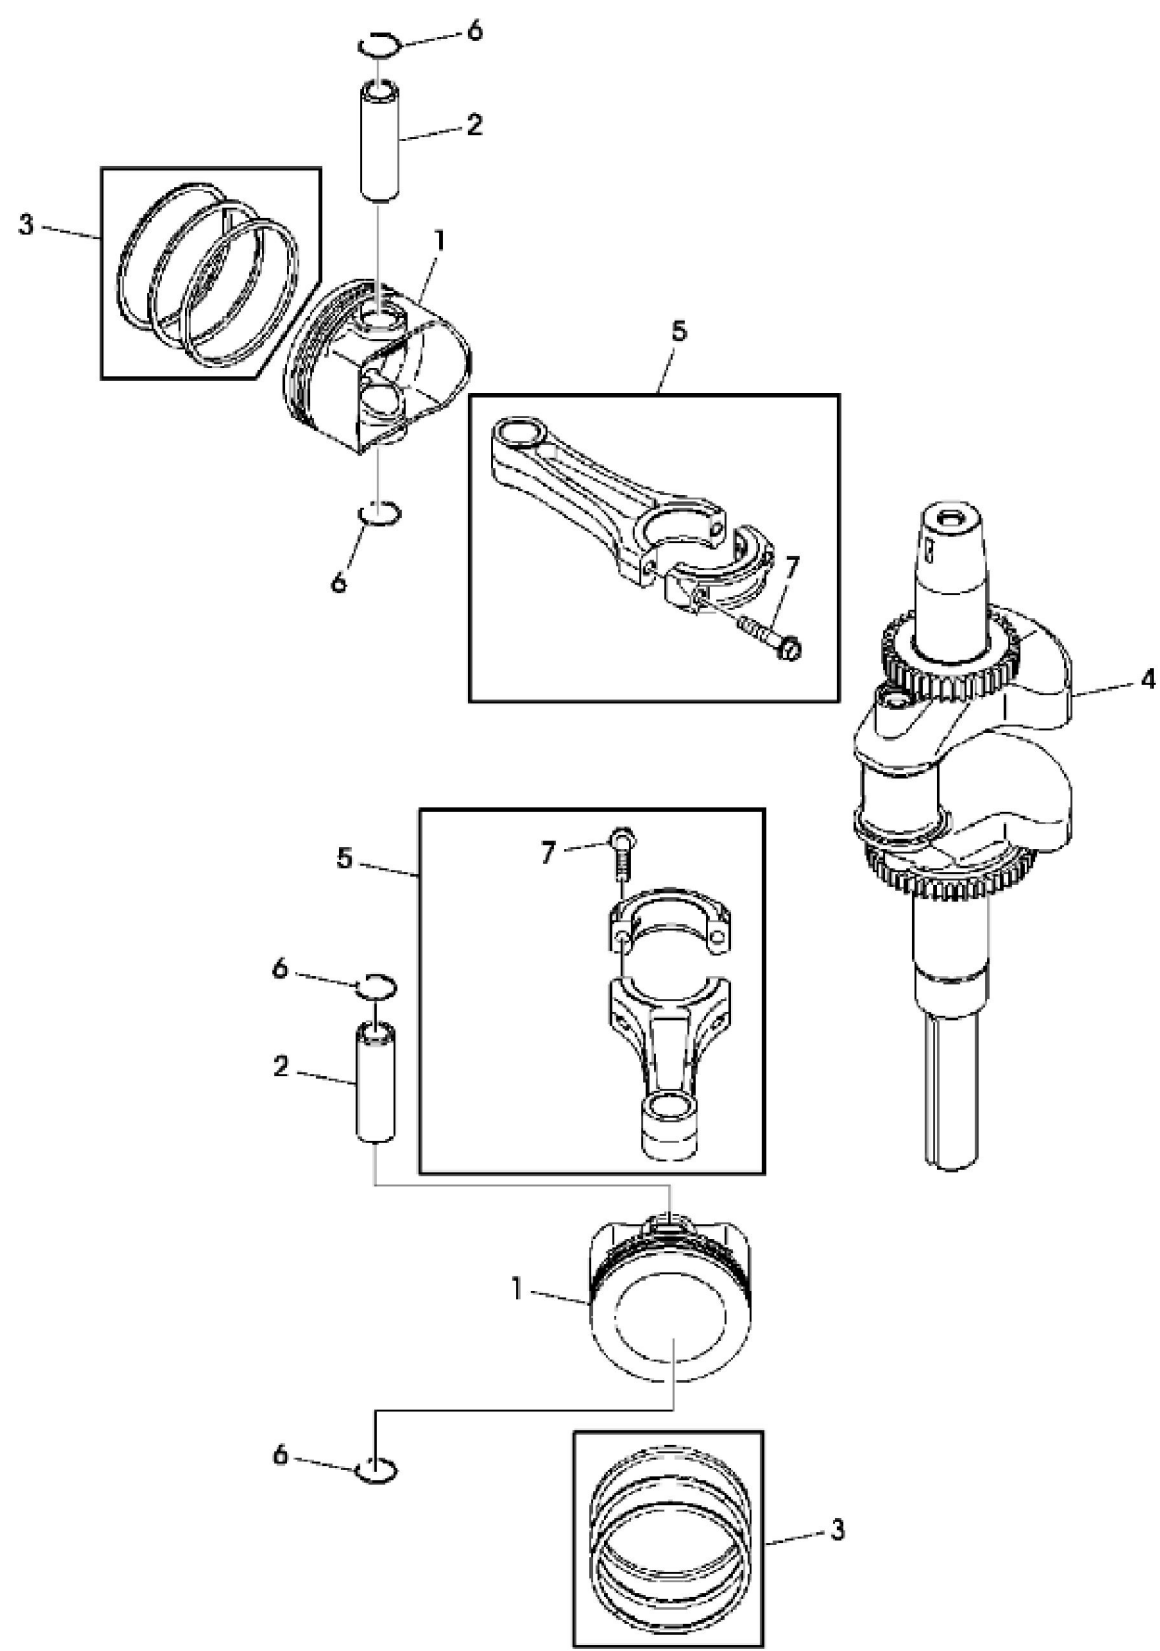

MP42392

KEY	PART NO.	PART NAME	QTY	REMARKS	
1	MIA11426	GASOLINE ENGINE	1	NLA; ORDER MIA11910; MARKED FX921V-AS05	
1	MIA11910	GASOLINE ENGINE	1	NLA; ORDER MIA11918; MARKED FX921V-BS05	
1	MIA11918	GASOLINE ENGINE	1	NLA; ORDER MIA12056; MARKED FX921V-BS05	
1	MIA12056	GASOLINE ENGINE	1	NLA; ORDER MIA12165; MARKED FX921V-CS05	
1	MIA12165	GASOLINE ENGINE	1	NLA; ORDER MIA12257; MARKED FX921V-DS05R	
1	MIA12257	GASOLINE ENGINE	1	MARKED FX921V-AS10R	
2	19H3693	SCREW	4	3/8" X 1-1/4"	

PU01330

John Deere > Turf And Utility >TRACTOR, LAWN AND GARDEN >Z960A - TRACTOR, LAWN AND GARDEN >Z960A ZTrak Pro Series Mower >20 ENGINE TCM12342 >ST485996 - PISTON AND CRANKSHAFT

KEY	PART NO.	PART NAME	QTY	REMARKS	
1	MIU13013	PISTON	2	(SUB FOR MIU12210)	
1	MIU13912	PISTON	2	0.5 MM (.020") OS, SUB FOR MIU12214	
2	MIU12211	PISTON PIN	2		
3	MIU13014	PISTON RING	2	(SUB FOR MIU12212)	
3	MIU13910	PISTON RING	2	0.5 MM (.020") OS, SUB FOR MIU12213	
4	MIU12215	CRANKSHAFT	1		
5	MIA12686	CONNECTING ROD	2	SUB FOR MIA11507	
6	M88590	SNAP RING	4	NLA; ORDER MIU13982	
6	MIU13982	SNAP RING	4		
7	M147310	BOLT	4		