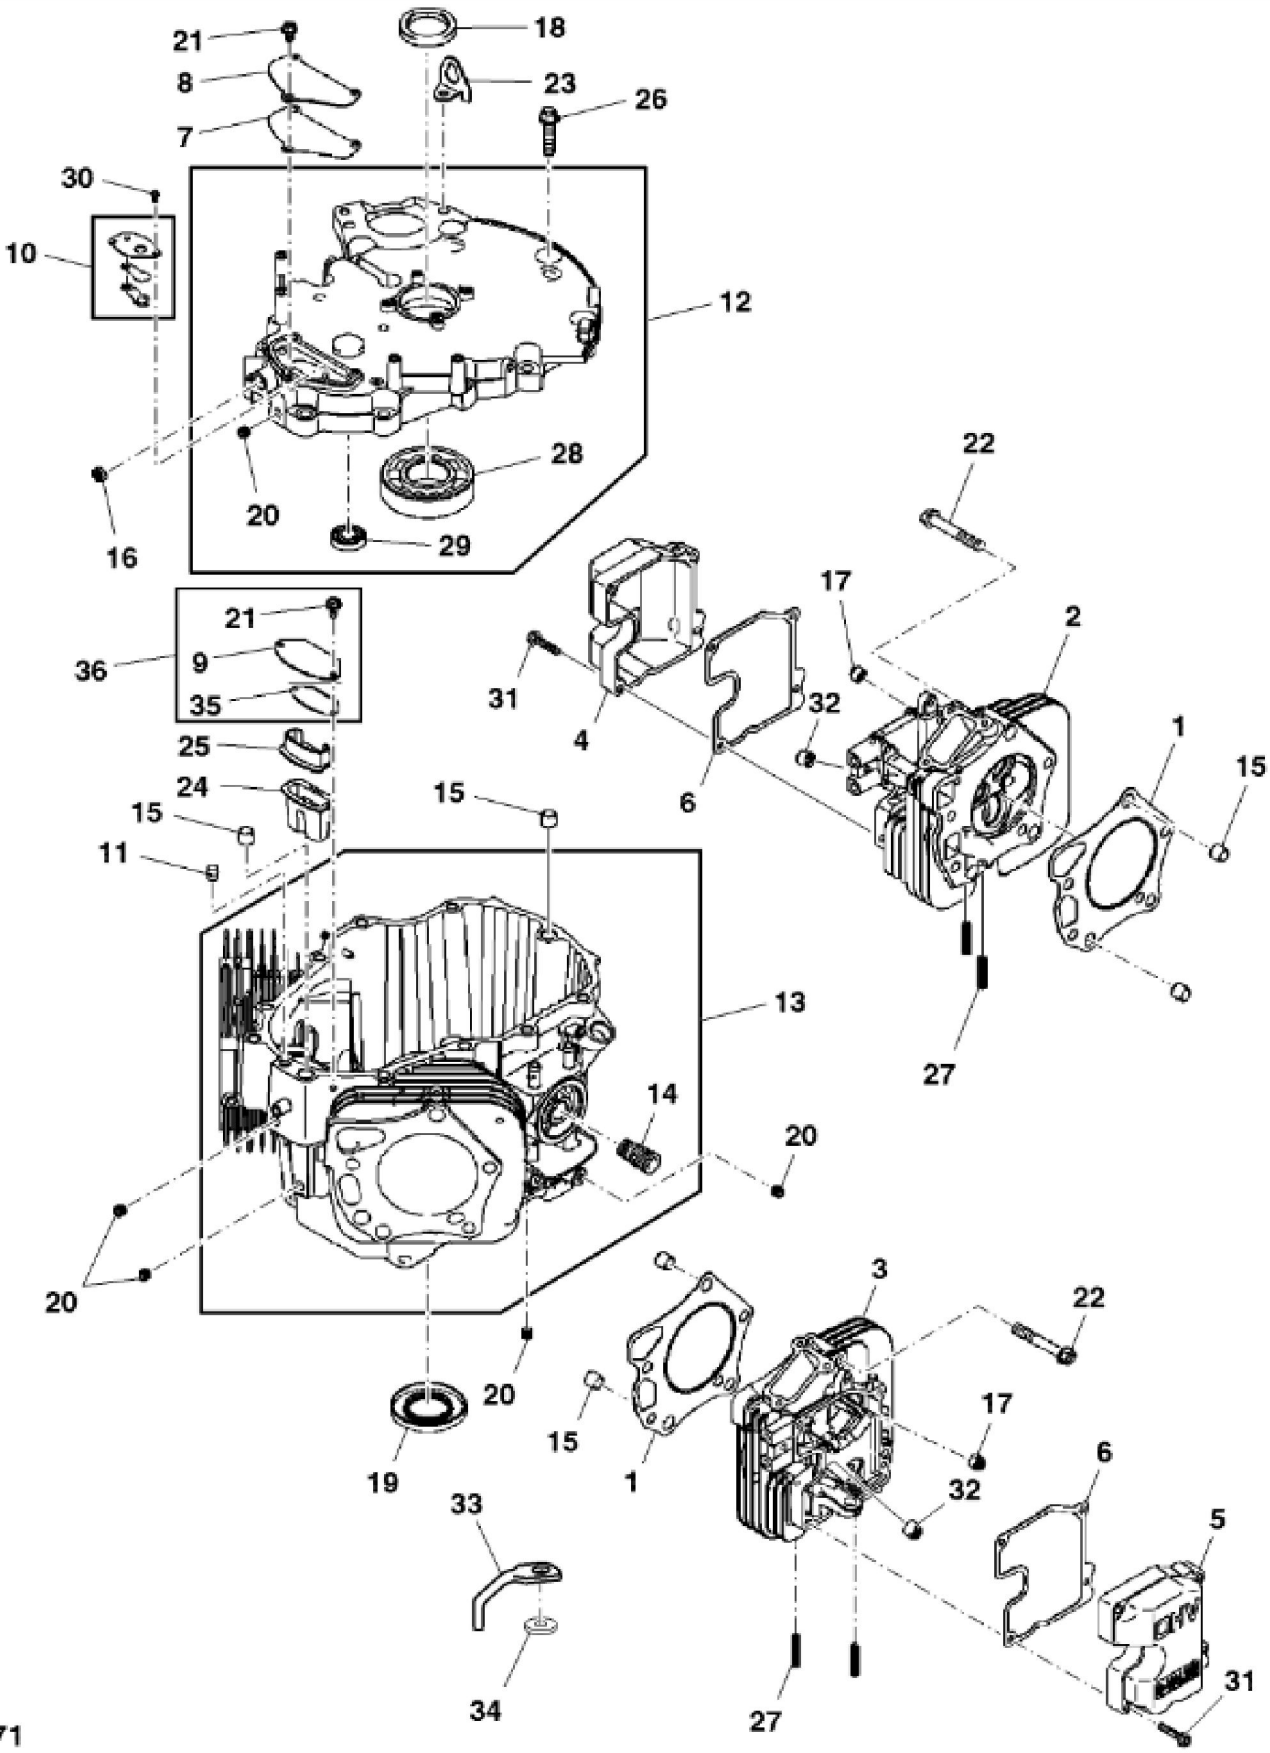

MP42392

KEY	PART NO.	PART NAME	QTY	REMARKS	
1	MIA11426	GASOLINE ENGINE	1	NLA; ORDER MIA11910; MARKED FX921V-AS05	
1	MIA11910	GASOLINE ENGINE	1	NLA; ORDER MIA11918; MARKED FX921V-BS05	
1	MIA11918	GASOLINE ENGINE	1	NLA; ORDER MIA12056; MARKED FX921V-BS05	
1	MIA12056	GASOLINE ENGINE	1	NLA; ORDER MIA12165; MARKED FX921V-CS05	
1	MIA12165	GASOLINE ENGINE	1	NLA; ORDER MIA12257; MARKED FX921V-DS05R	
1	MIA12257	GASOLINE ENGINE	1	MARKED FX921V-AS10R	
2	19H3693	SCREW	4	3/8" X 1-1/4"	

PU01330

John Deere > Turf And Utility >TRACTOR, LAWN AND GARDEN >Z960A - TRACTOR, LAWN AND GARDEN >Z960A ZTrak Pro Series Mower >20 ENGINE TCM12342 >ST485996 - PISTON AND CRANKSHAFT

KEY	PART NO.	PART NAME	QTY	REMARKS	
1	MIU13013	PISTON	2	(SUB FOR MIU12210)	
1	MIU13912	PISTON	2	0.5 MM (.020") OS, SUB FOR MIU12214	
2	MIU12211	PISTON PIN	2		
3	MIU13014	PISTON RING	2	(SUB FOR MIU12212)	
3	MIU13910	PISTON RING	2	0.5 MM (.020") OS, SUB FOR MIU12213	
4	MIU12215	CRANKSHAFT	1		
5	MIA12686	CONNECTING ROD	2	SUB FOR MIA11507	
6	M88590	SNAP RING	4	NLA; ORDER MIU13982	
6	MIU13982	SNAP RING	4		
7	M147310	BOLT	4		