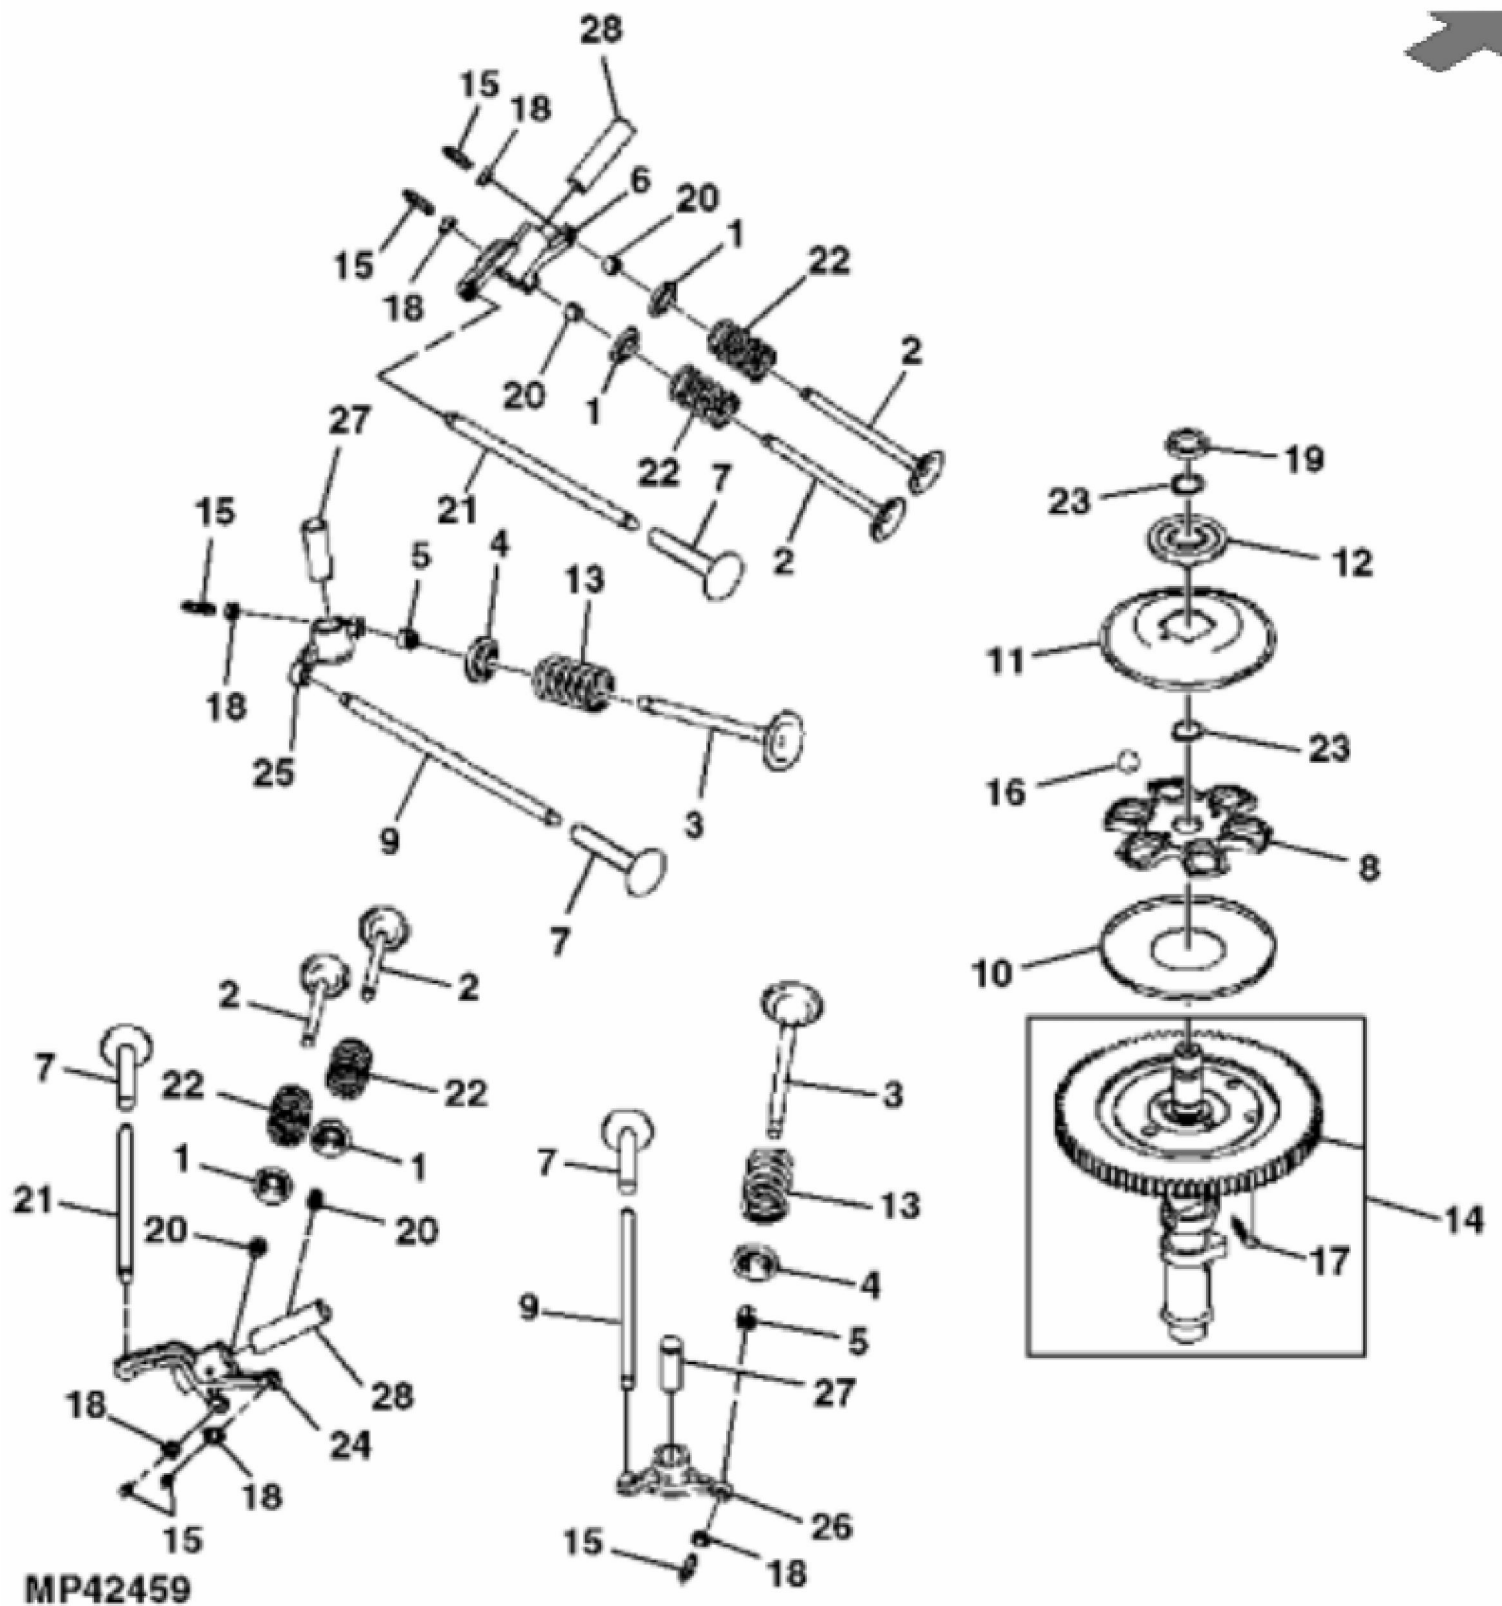

KEY	PART NO.	PART NAME	QTY	REMARKS
27	M138395	STUD	4	NLA; ORDER MIU11736
27	MIU11736	BOLT	4	NLA; ORDER MIU12726
27	MIU12726	STUD	4	
28	MIU11779	BALL BEARING	1	ORDER MIU13981
28	MIU13981	BALL BEARING	1	
29	MIU12193	BALL BEARING	1	
30	21M7244	SCREW	2	M4 X 8
31	19M7796	SCREW	8	M6 X 30
32	M152964	SEAL	2	
33	TCU26943	GUIDE	1	NLA; ORDER TCU33513; Belt
33	TCU33513	GUIDE	1	
34	24M7178	WASHER	1	10.500 X 30 X 2.500 mm
35	MIU13860	GASKET	1	MARKED FX921V-AS10R; Breather Cover
36	MIA12511	COVER KIT	1	MARKED FX921V-AS10R
37	19M7775	SCREW	2	M6 X 16, USE WITH MIU13926; NOT ILLUSTRATED

PU01330

John Deere > Turf And Utility >TRACTOR, LAWN AND GARDEN >Z960A - TRACTOR, LAWN AND GARDEN >Z960A ZTrak Pro Series Mower >20 ENGINE TCM12342 >ST485996 - PISTON AND CRANKSHAFT

KEY	PART NO.	PART NAME	QTY	REMARKS	
1	MIU13013	PISTON	2	(SUB FOR MIU12210)	
1	MIU13912	PISTON	2	0.5 MM (.020") OS, SUB FOR MIU12214	
2	MIU12211	PISTON PIN	2		
3	MIU13014	PISTON RING	2	(SUB FOR MIU12212)	
3	MIU13910	PISTON RING	2	0.5 MM (.020") OS, SUB FOR MIU12213	
4	MIU12215	CRANKSHAFT	1		
5	MIA12686	CONNECTING ROD	2	SUB FOR MIA11507	
6	M88590	SNAP RING	4	NLA; ORDER MIU13982	
6	MIU13982	SNAP RING	4		
7	M147310	BOLT	4		