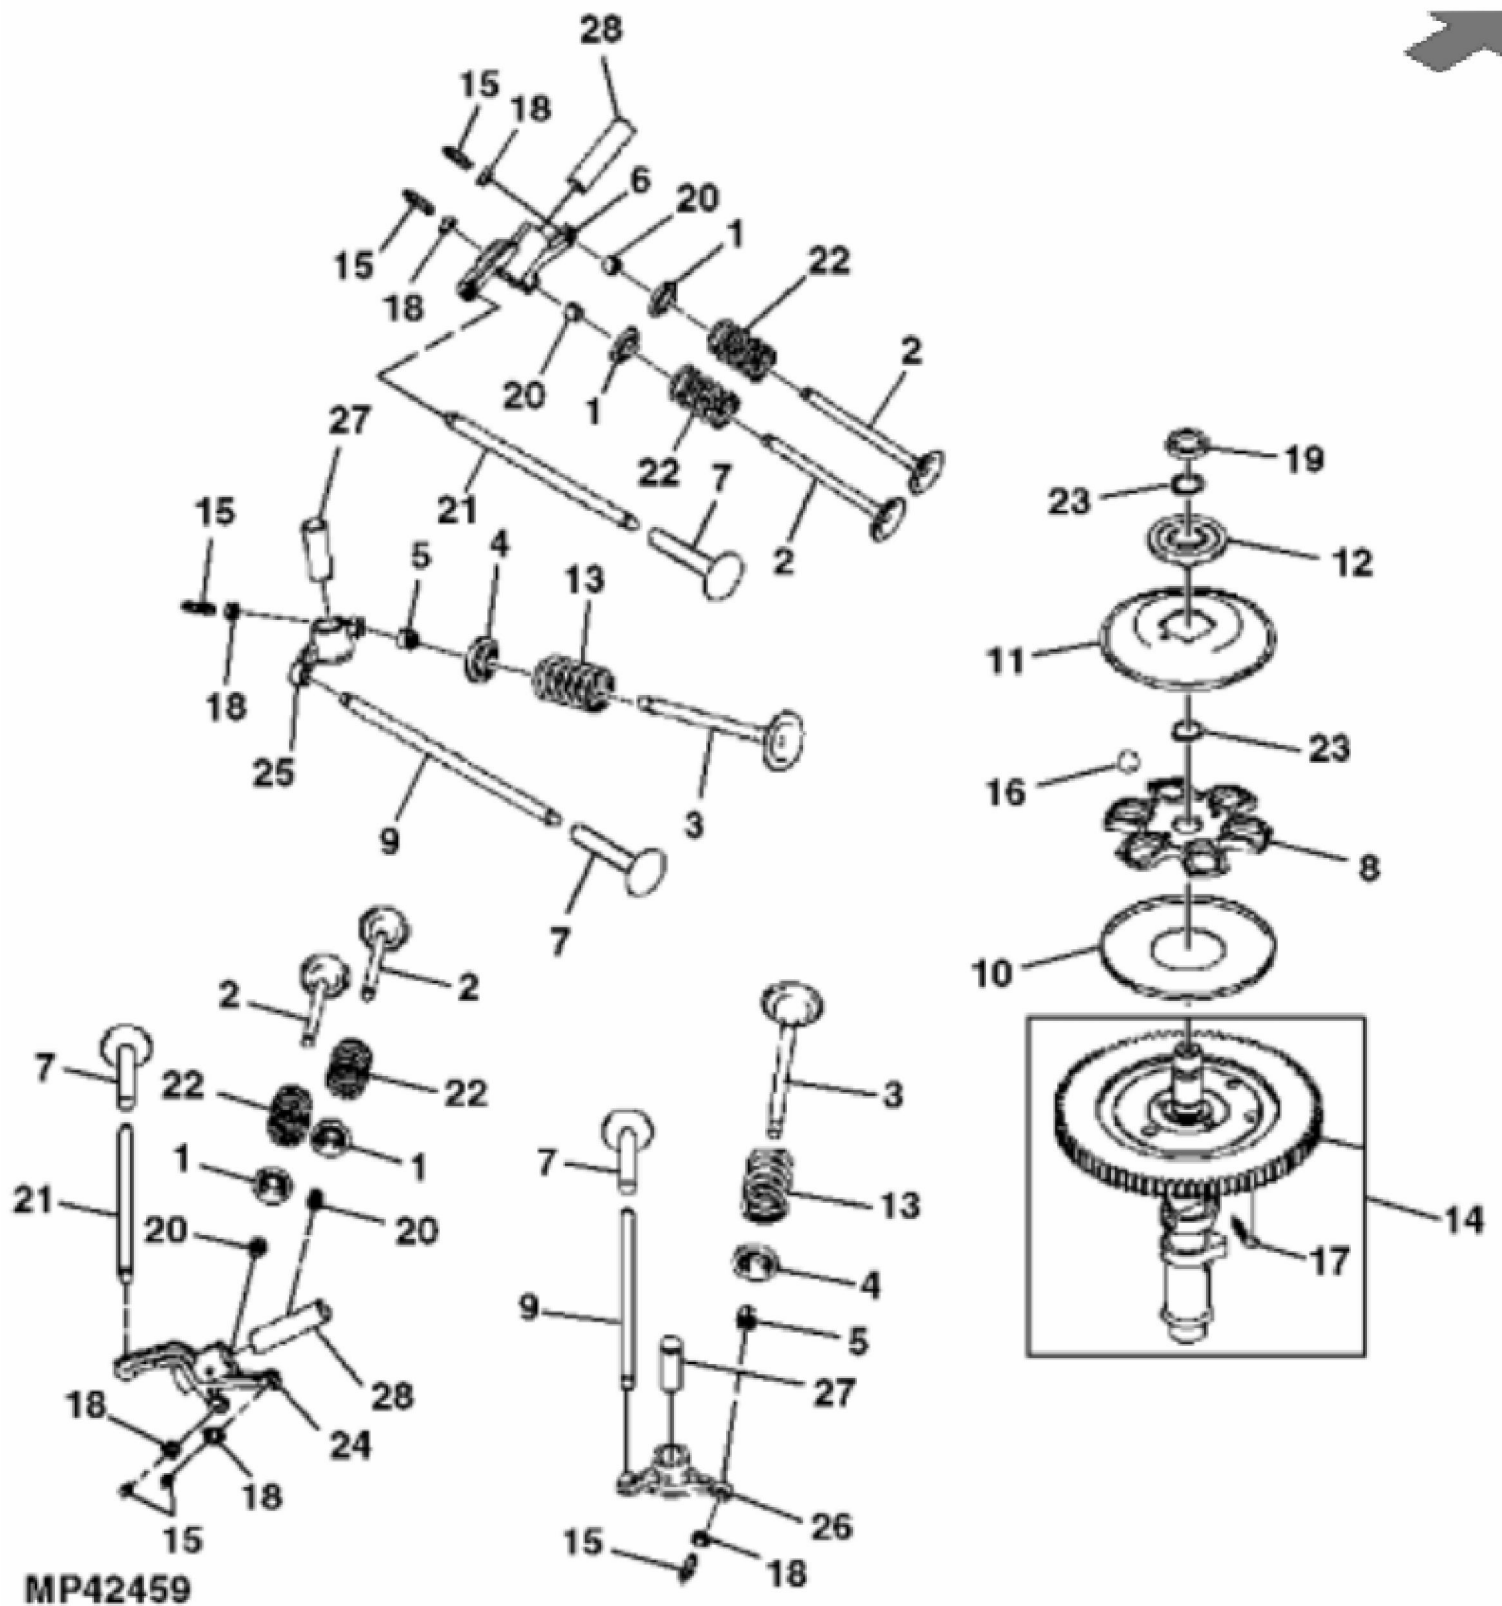

John Deere > Turf And Utility >TRACTOR, LAWN AND GARDEN >Z970A - TRACTOR, LAWN AND GARDEN >Z970A ZTrak Pro Series Mower >20 ENGINE TCM12343 >ST485828 - PISTON AND CRANKSHAFT

KEY	PART NO.	PART NAME	QTY	REMARKS	
1	MIU13013	PISTON	2	(SUB FOR MIU12210)	
1	MIU13912	PISTON	2	0.5 MM (.020") OS, SUB FOR MIU12214	
2	MIU12211	PISTON PIN	2		
3	MIU13014	PISTON RING	2	(SUB FOR MIU12212)	
3	MIU13910	PISTON RING	2	0.5 MM (.020") OS, SUB FOR MIU12213	
4	MIU12215	CRANKSHAFT	1		
5	MIA12686	CONNECTING ROD	2	SUB FOR MIA11507	
6	M88590	SNAP RING	4	NLA; ORDER MIU13982	
6	MIU13982	SNAP RING	4		
7	M147310	BOLT	2