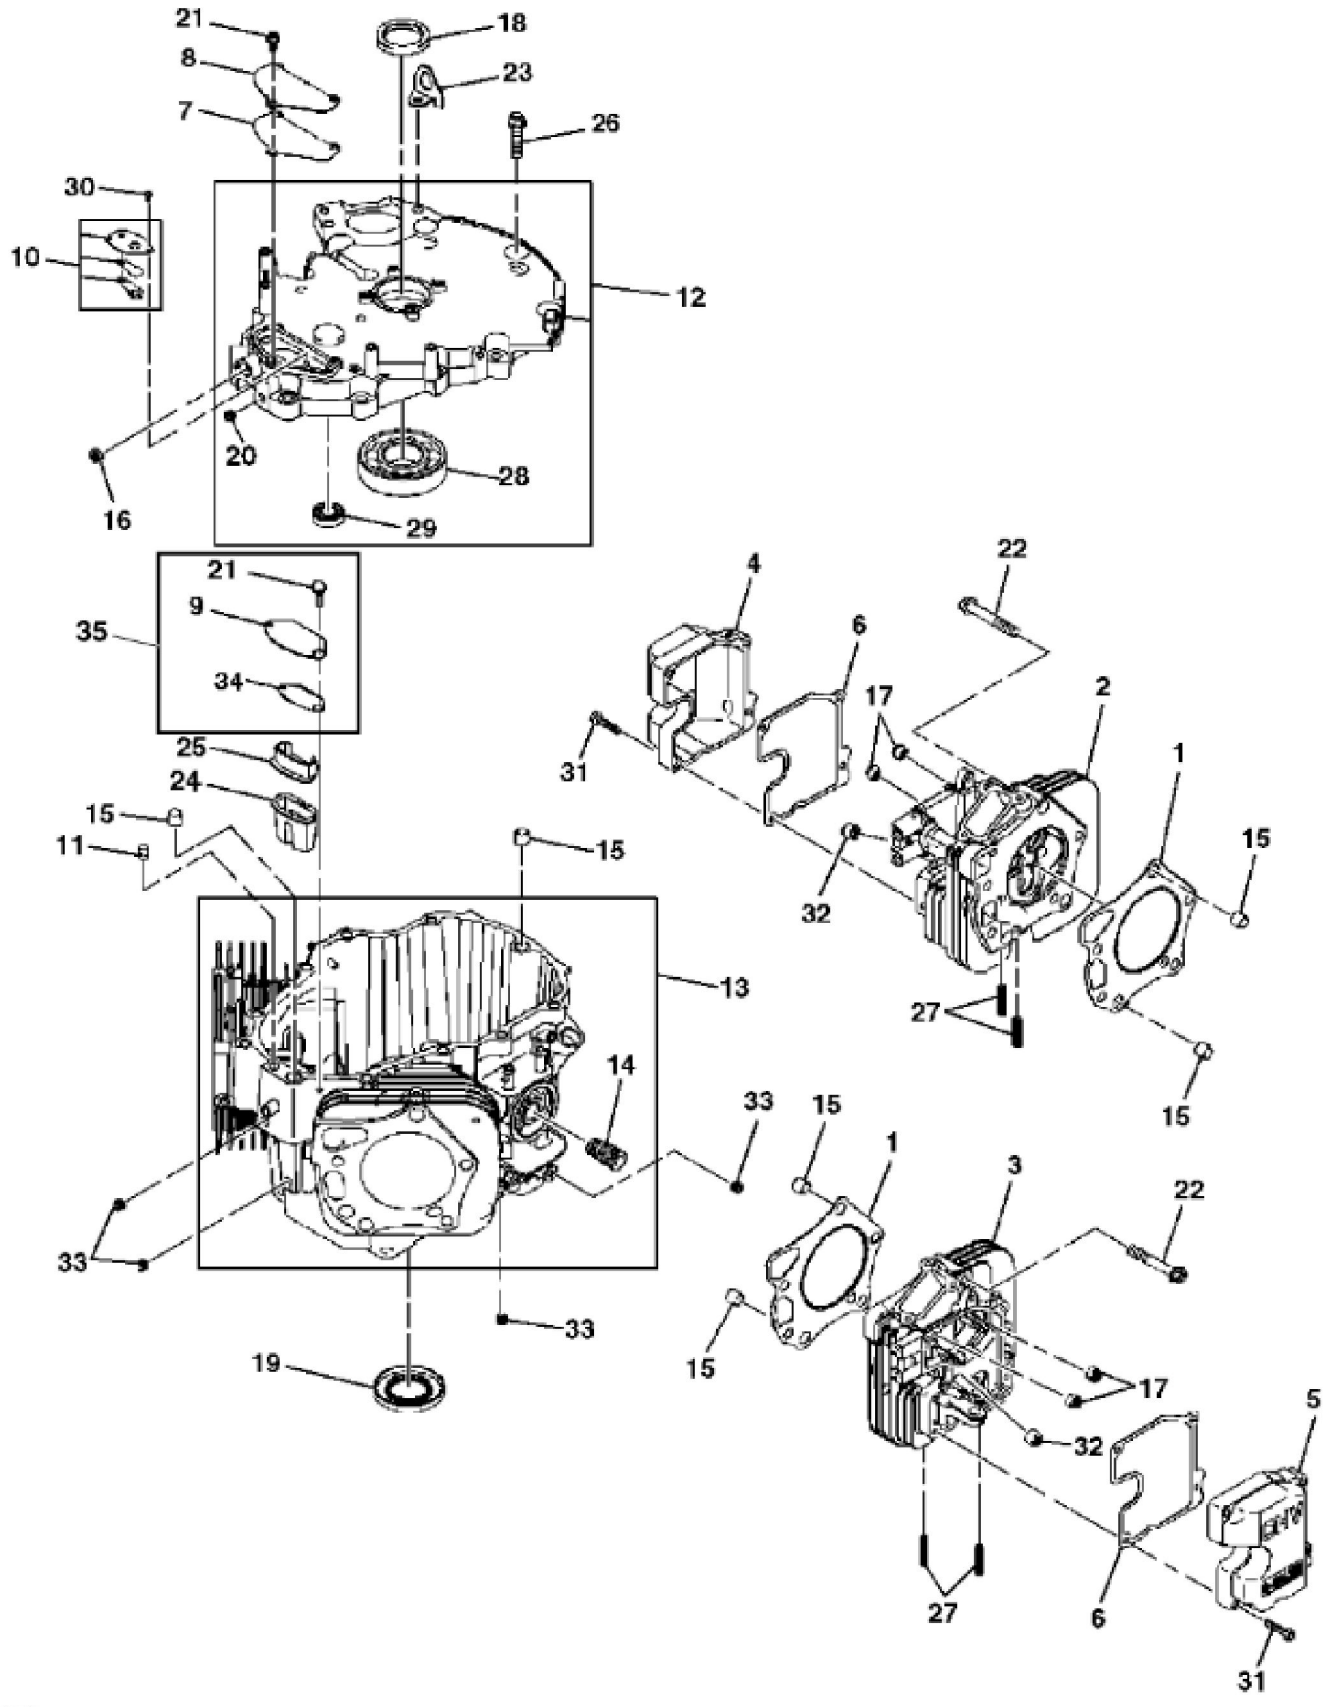

MP42392

KEY	PART NO.	PART NAME	QTY	REMARKS	
1	MIA11427	GASOLINE ENGINE	1	NLA; ORDER MIA11911; MARKEDFXT00V-AS07	
1	MIA11911	GASOLINE ENGINE	1	NLA; ORDER MIA11919; MARKEDFXT00V	
1	MIA11919	GASOLINE ENGINE	1	NLA; ORDER MIA12057; MARKED FXT00V-BS07	
1	MIA12057	GASOLINE ENGINE	1	NLA; ORDER MIA12166; MARKED FXT00V-CS07	
1	MIA12166	GASOLINE ENGINE	1	NLA; ORDER MIA12352; MARKED FXT00V-DS07R	
1	MIA12352	GASOLINE ENGINE	1	MARKED FXT00V-AS12	
2	19H3693	SCREW	4	3/8" X 1-1/4"	

John Deere > Turf And Utility >TRACTOR, LAWN AND GARDEN >Z970A - TRACTOR, LAWN AND GARDEN >Z970A ZTrak Pro Series Mower >20 ENGINE TCM12343 >ST485827 - CYLINDER HEADS AND CRANKCASE

KEY	PART NO.	PART NAME	QTY	REMARKS
1	MIU12194	GASKET	2	
2	MIU12195	CYLINDER HEAD	1	NLA; ORDER MIU13774; NO. 1
2	MIU13774	CYLINDER HEAD	1	
3	MIU12196	CYLINDER HEAD	1	NLA; ORDER MIU13775; NO. 2
3	MIU13775	CYLINDER HEAD	1	
4	MIU12197	CASE	1	NLA; ORDER MIU13312; ROCKER NO. 1
4	MIU13312	CASE	1	
5	MIU12198	CASE	1	NLA; ORDER MIU13313; CRANKCASE COVER
5	MIU13313	CASE	1	
6	MIU12199	GASKET	2	ROCKER CASE
7	MIU12200	GASKET	1	BREATHER
8	MIU12202	PLATE	1	BREATHER
9	MIU12203	COVER	1	NLA; ORDER MIU13926; BREATHER
9	MIU13926	COVER	1	MARKED FXT00V-AS12; Breather
10	MIU12201	BREATHER	1	
11	MIU14507	PIPE	1	SUB FOR MIU11770
12	MIA11505	COVER	1	CRANKCASE
13	MIA11506	CRANKCASE	1	NLA; ORDER MIA12733
13	MIA12733	CRANKCASE	1	
14	M127431	ADAPTER FITTING	1	
15	M74163	PIN	6	
16	M138392	SEAL	1	NLA; ORDER M151774
16	M151774	SEAL	1	
17	M138389	SEAL	4	
18	MIU11773	SEAL	1	
19	MIU12207	SEAL	1	
20	M147270	PLUG	1	NLA; ORDER MIU14001
20	MIU14001	PLUG	1	
21	MIU11325	BOLT	5	M6 X 12
22	MIU12209	BOLT	10	
23	MIU12477	HOOK	1	
24	MIU12205	PIPE	1	
25	MIU12206	PIPE	1	
26	19M7804	SCREW	11	M10 X 40