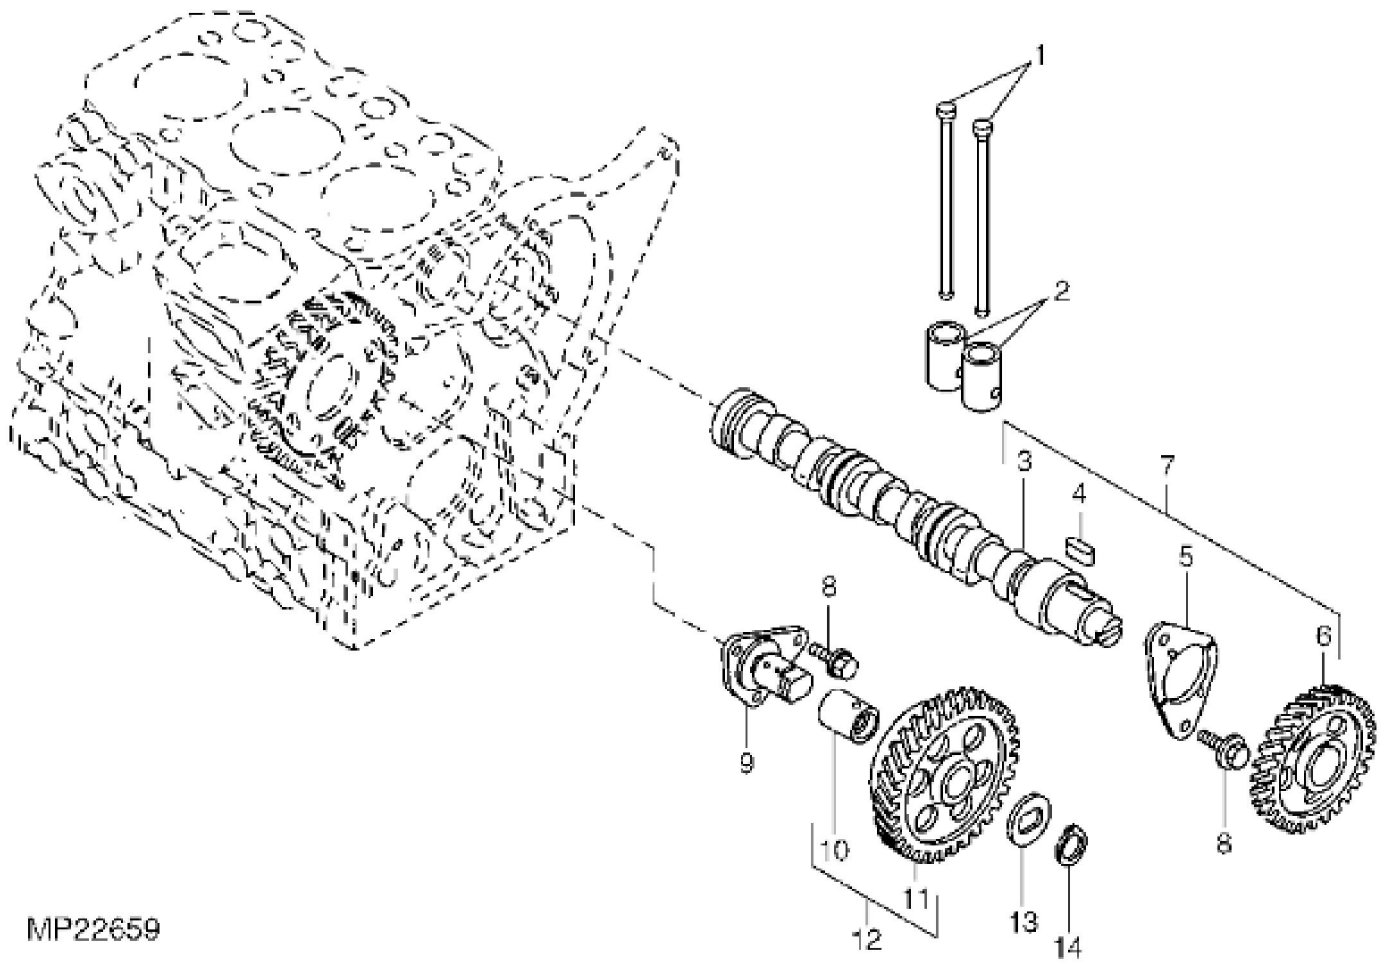

MP22659

KEY	PART NO.	PART NAME	QTY	REMARKS	
1	M806348	PUSH ROD	6		
2	M87813	TAPPET	6		
3	.....	CAMSHAFT	1	(ORDER AM876426)	
4	M87812	SHAFT KEY	2		
5	M87810	FLANGE	1		
6	M87811	GEAR	1		
7	AM876426	CAMSHAFT	1		
8	19M7774	SCREW	5	M6 X 12, (SUB FOR M87819)	
9	M89140	SHAFT	1		
10	M800300	BUSHING	1		
11	.....	GEAR	1	(ORDER AM875078)	
12	AM875078	GEAR	1		
13	M89139	PLATE	1		
14	40M7080	SNAP RING	1