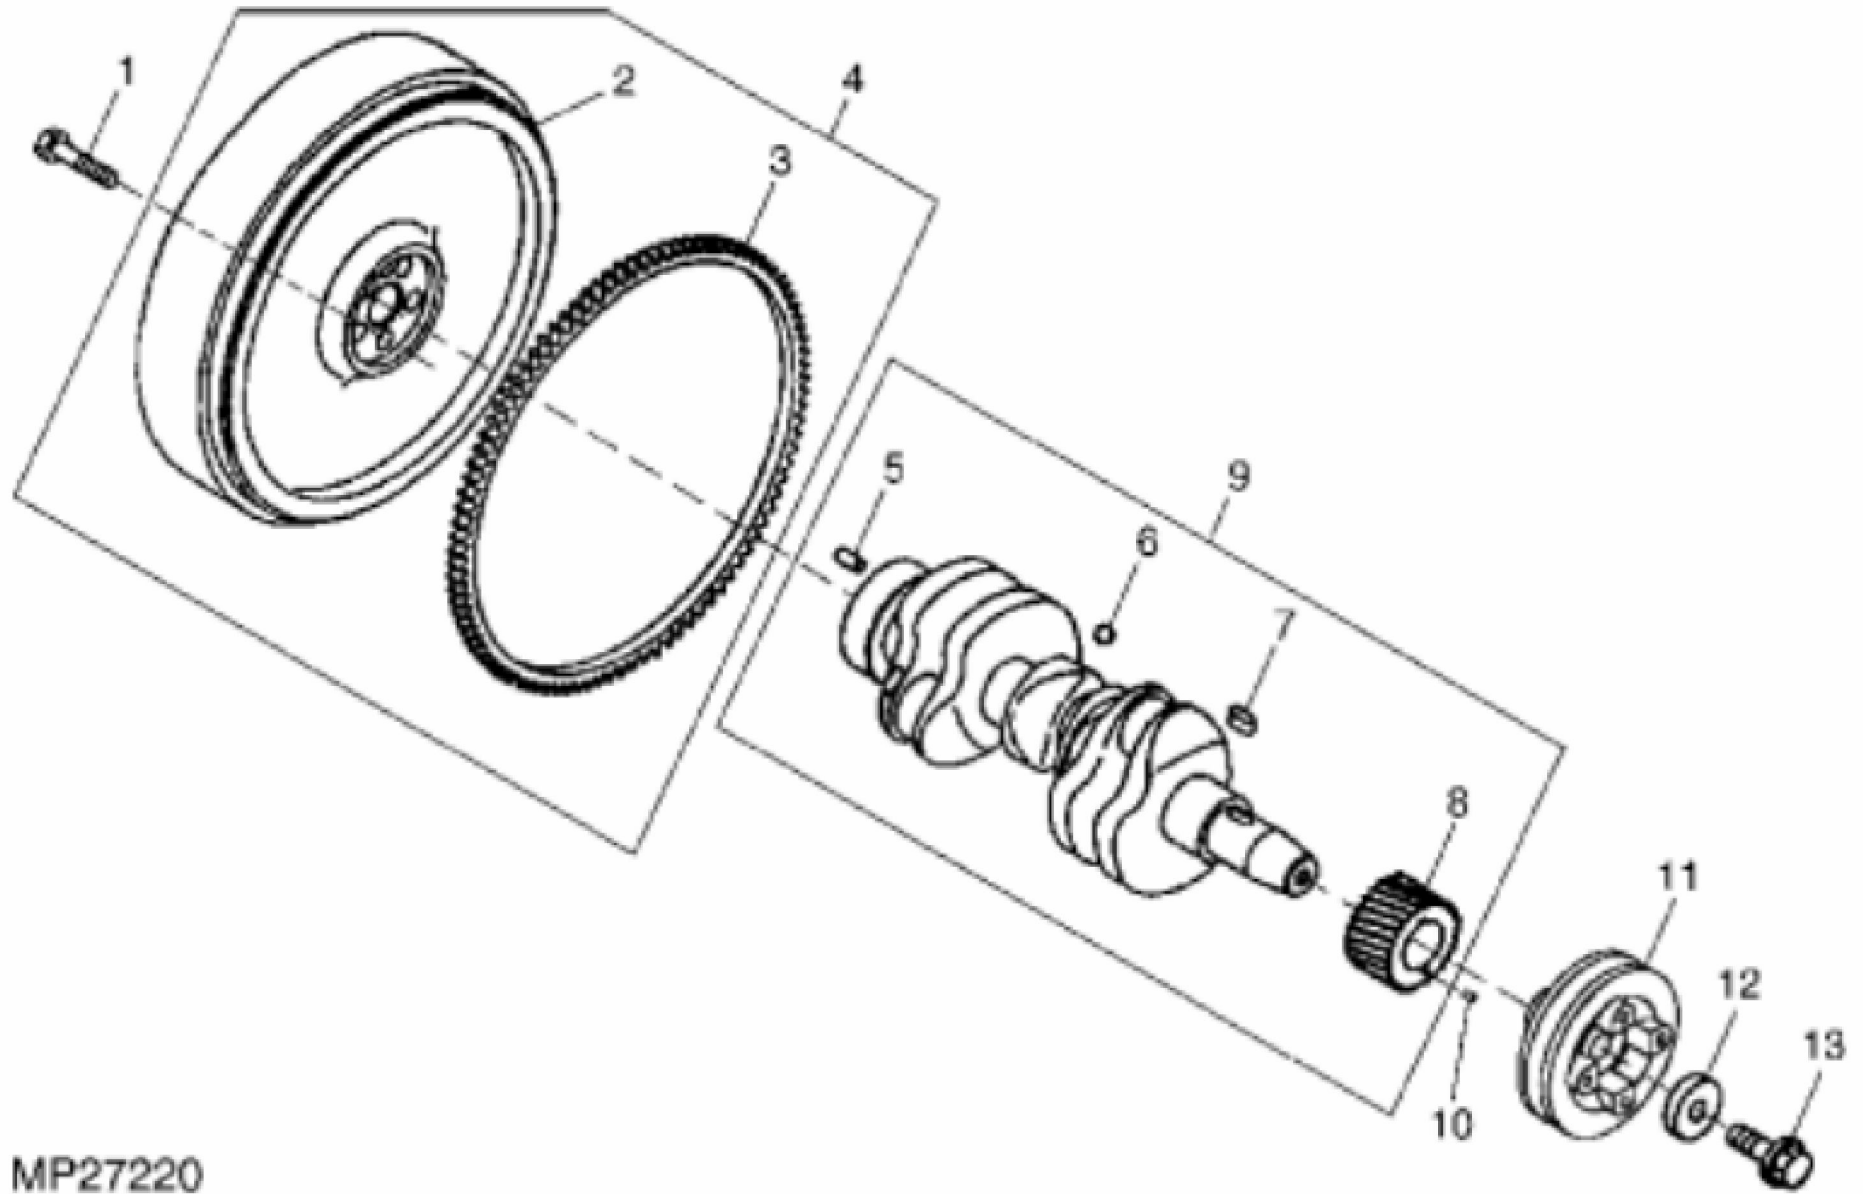

KEY	PART NO.	PART NAME	QTY	REMARKS	
1	M806348	PUSH ROD	6		
2	M87813	TAPPET	6		
3	.....	CAMSHAFT	1	(ORDER AM876426)	
4	M87812	SHAFT KEY	2		
5	M87810	FLANGE	1		
6	M87811	GEAR	1		
7	AM876426	CAMSHAFT	1		
8	19M7774	SCREW	5	M6 X 12, (SUB FOR M87819)	
9	M89140	SHAFT	1		
10	M800300	BUSHING	1		
11	.....	GEAR	1	(ORDER AM875078)	
12	AM875078	GEAR	1		
13	M89139	PLATE	1		
14	40M7080	SNAP RING	1		

MP27220