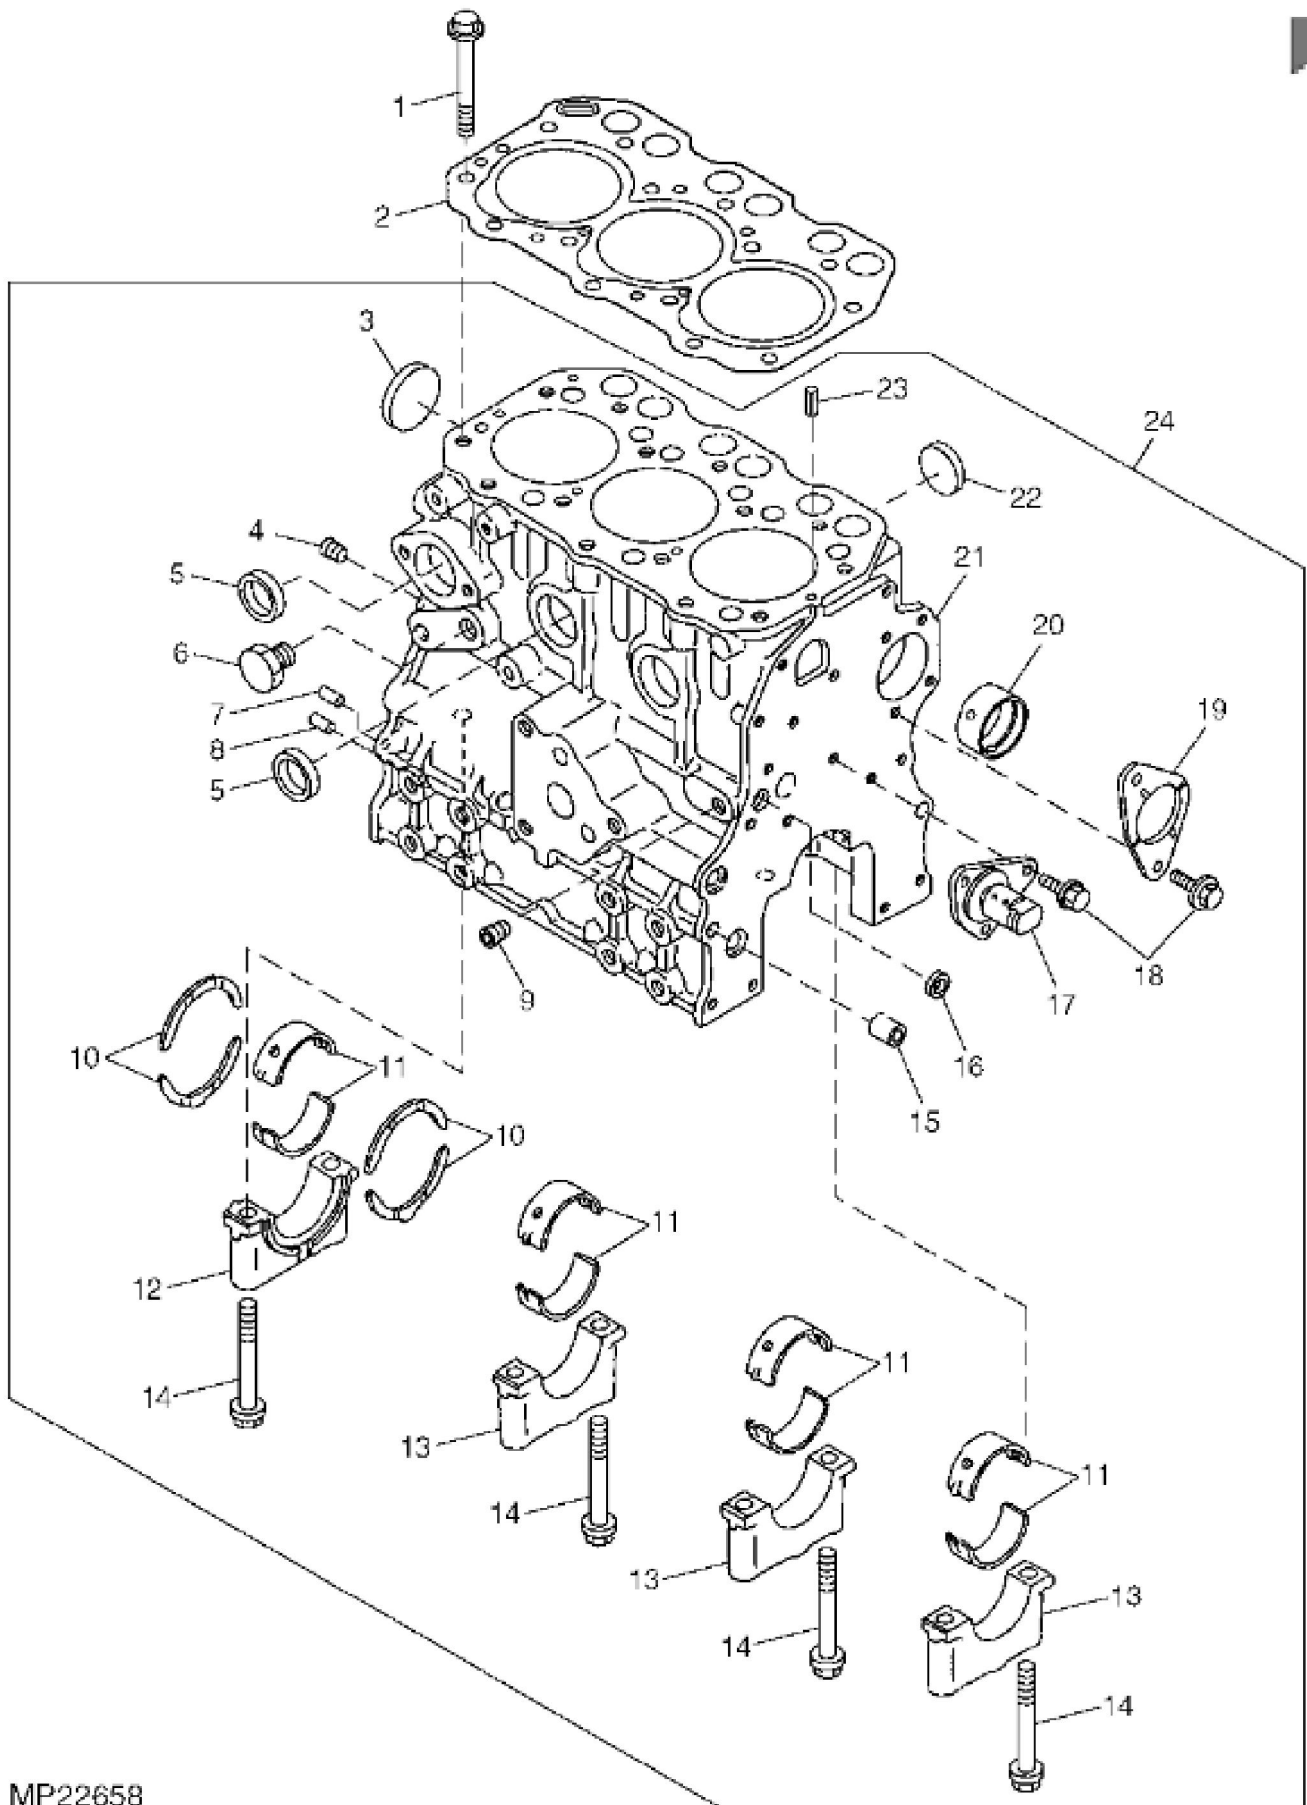

MP23604

KEY	PART NO.	PART NAME	QTY	REMARKS
1	CH15409	PIPE	1	(500MM), (CUT TO LENGTH)
2	M807038	ELECTRONIC TERMINATOR	1	
3	CH10568	PACKING	2	
4	CH10348	NUT	2	
5	M805710	CAP	1	
6	M805711	PACKING	1	
7	.....	COVER	1	(ORDER AM882585)
8	M87854	ENGINE CYLINDER HEAD GASKET	1	
9	M805697	GASKET	1	
10	M87837	DEFLECTOR	1	
11	M807374	SCREW	4	
12	AM100734	VALVE COVER	1	(SUB FOR AM100734)
13	M87818	SNAP RING	2	
14	14M7194	NUT	6	M6
15	M87841	SCREW	6	
16	.....	ROCKER ARM	3	(ORDER AM100736)
17	AM100736	ARM	3	
18	.....	ROCKER ARM	3	(ORDER AM100735)
19	AM100735	ARM	3	
20	400R	BALL	2	
21	.....	SHAFT	1	(ORDER AM100749)
22	AM100749	ROCKER ARM SHAFT	1	
23	M87836	STUD	2	
24	M87891	SUPPORT	3	
25	14M7298	FLANGE NUT	2	M8
26	M87892	SPRING	2	
27	M87893	SCREW	1	
28	CH19101	BOLT	1	
29	M87920	ELEC. CONNECTOR TERMINAL	1	
30	M87919	GLOW PLUG	3	
31	M89135	GASKET	6	
32	M89134	PACKING	3	
33	CH16751	PLUG	2	
34	.....	CYLINDER HEAD	1	(ORDER AM879210)
35	.....	PLUG	3	(HOT) (ORDER AM879210)

KEY	PART NO.	PART NAME	QTY	REMARKS	
36	M87833	VALVE	3	EXHAUST	
37	M807328	VALVE	3	INTAKE	
38	M87863	GUIDE	6		
39	CH10346	SEAL	6		
40	M87834	SPRING	6		
41	M87835	HOLDER	6		
42	AM100828	RETAINER KIT	6		
43	CH12585	CAP	6		
44	15H559	PIPE PLUG	2	1/4", (SUB FOR EPC200683)	
45	M87831	PLUG	1		
46	AM879210	CYLINDER HEAD	1		
47	MIU800461	BRACKET	2	(SUB FOR M800066)	
48	CH19780	BOLT	2		
49	14M7139	NUT	3	M4	
50	24M7146	WASHER	6	4.300 X 12 X 1 mm	