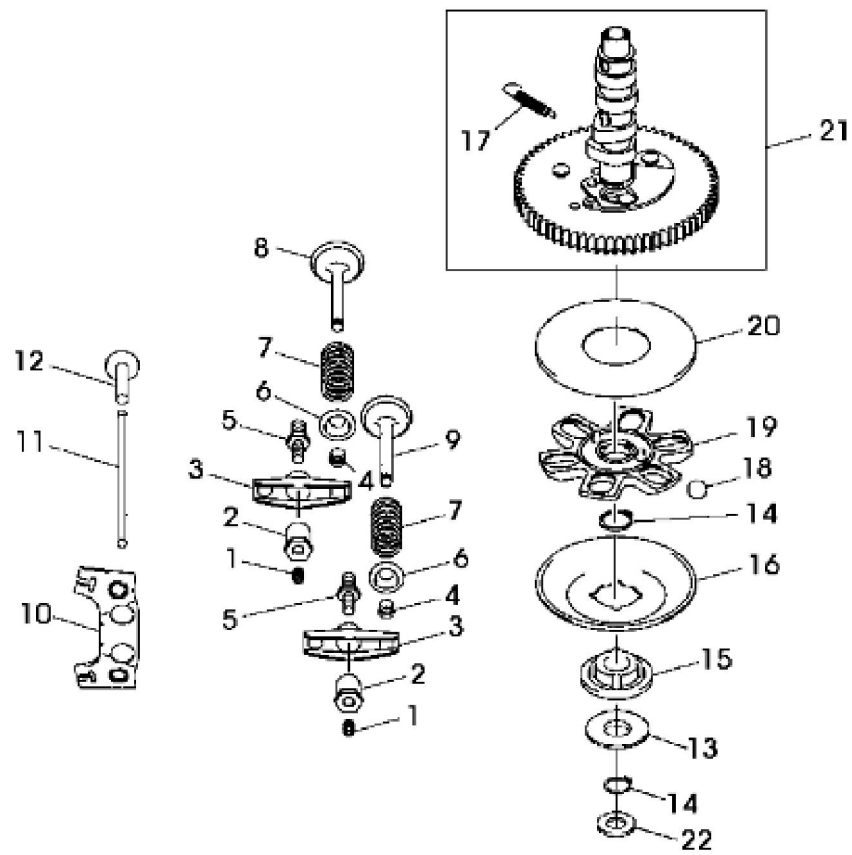

KEY	PART NO.	PART NAME	QTY	Serial No.	REMARKS
1	AM133241	GASOLINE ENGINE	1		(FH680V-AS31) (ORDER MIA10990)
1	AM133964	GASOLINE ENGINE	1		(FH680V-BS31) (NLA) (SUB MIA10508)
1	AM134460	GASOLINE ENGINE	1		(FH680V-AS34) (SUB MIA10508)
1	MIA10508	GASOLINE ENGINE	1		(FH680V-BS34) (ORDER MIA10990 (NLA))
2	19M7897	SCREW	4		M8 X 35
3	14M7166	LOCK NUT	4		M8
4	TCA16240	DRAIN VALVE	1	____-040158	(SUB FOR TCA12370) (INCLUDES O-RING)
4	TCA17360	DRAIN VALVE	1	040159-____	(INCLUDES M88478) (SUB FOR TCA16240)
5	12M7032	LOCK WASHER	1		8.400 mm

KEY	PART NO.	PART NAME	QTY	REMARKS	
26	AM135296	CYLINDER HEAD	1	CYLINDER NO. 2, (SUB FOR AM132396)	
..	MIA10990	SHORT BLOCK ASSEMBLY	1		

MP26225

KEY	PART NO.	PART NAME	QTY	REMARKS	
1	AM128738	PISTON RING KIT	2	STD	
1	AM132069	PISTON RING KIT	AR	0.50 MM (0.020") OS	
2	M138398	SNAP RING	4	(SUB FOR M140233)	
3	M138397	PISTON PIN	2		
4	M143319	PISTON	2	STD	
4	M146875	PISTON	AR	0.50 MM (0.020") OS	
5	M146763	BOLT	2		
6	MIA10804	CONNECTING ROD	2	(SUB FOR AM132025)	
7	AM133774	CRANKSHAFT	1	(FH680V-AS31)	
7	AM133965	CRANKSHAFT	1	(FH680V-BS31, -AS34, -BS34)	