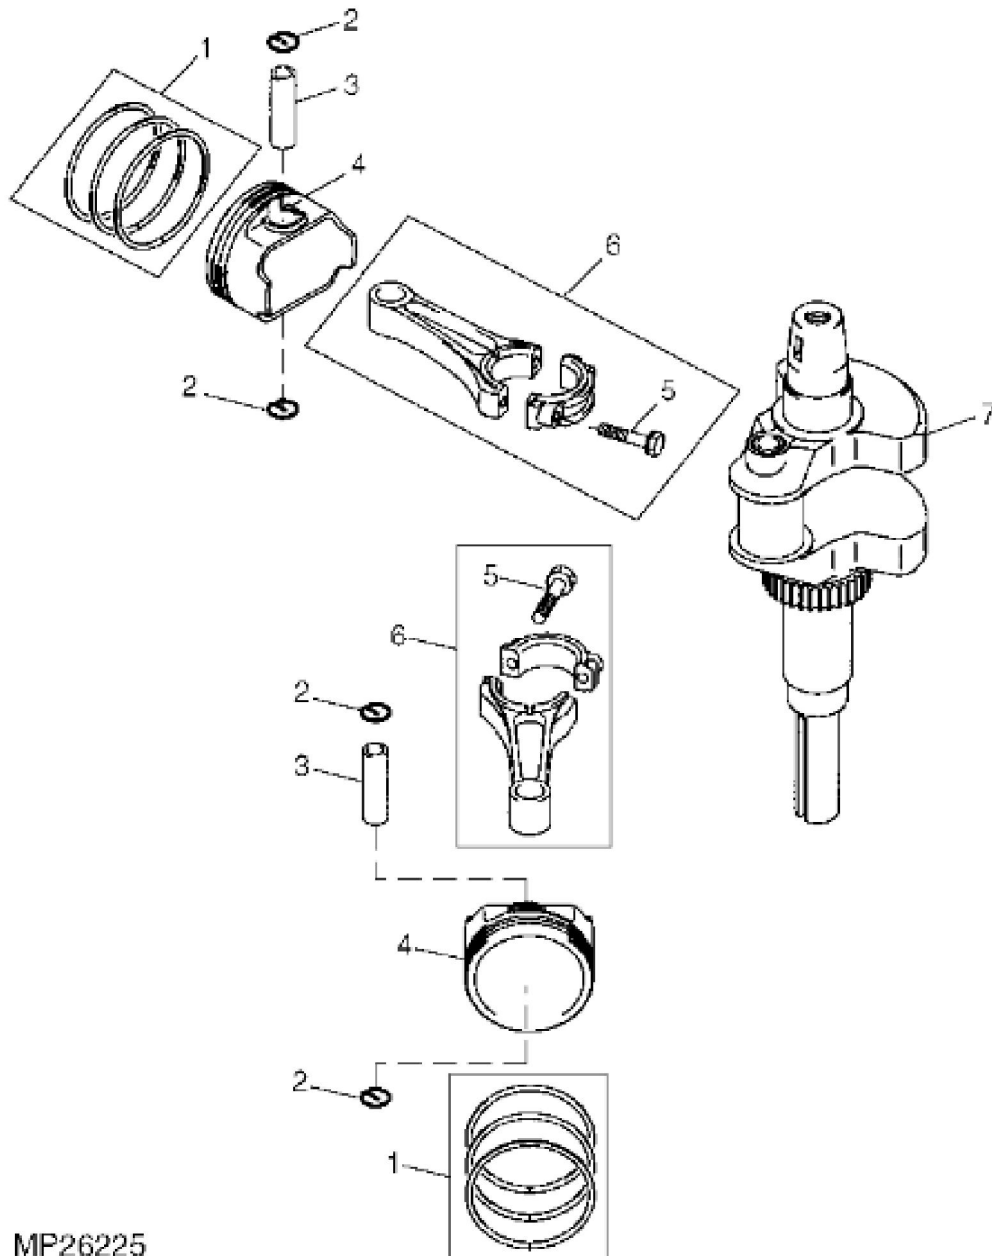

KEY	PART NO.	PART NAME	QTY	Serial No.	REMARKS
1	AM133241	GASOLINE ENGINE	1		(FH680V-AS31) (ORDER MIA10990)
1	AM133964	GASOLINE ENGINE	1		(FH680V-BS31) (NLA) (SUB MIA10508)
1	AM134460	GASOLINE ENGINE	1		(FH680V-AS34) (SUB MIA10508)
1	MIA10508	GASOLINE ENGINE	1		(FH680V-BS34) (ORDER MIA10990 (NLA))
2	19M7897	SCREW	4		M8 X 35
3	14M7166	LOCK NUT	4		M8
4	TCA16240	DRAIN VALVE	1	____-040158	(SUB FOR TCA12370) (INCLUDES O-RING)
4	TCA17360	DRAIN VALVE	1	040159-____	(INCLUDES M88478) (SUB FOR TCA16240)
5	12M7032	LOCK WASHER	1		8.400 mm

KEY	PART NO.	PART NAME	QTY	REMARKS	
26	AM135296	CYLINDER HEAD	1	CYLINDER NO. 2, (SUB FOR AM132396)	
..	MIA10990	SHORT BLOCK ASSEMBLY	1		

MP26225

KEY	PART NO.	PART NAME	QTY	REMARKS	
1	AM128738	PISTON RING KIT	2	STD	
1	AM132069	PISTON RING KIT	AR	0.50 MM (0.020") OS	
2	M138398	SNAP RING	4	(SUB FOR M140233)	
3	M138397	PISTON PIN	2		
4	M143319	PISTON	2	STD	
4	M146875	PISTON	AR	0.50 MM (0.020") OS	
5	M146763	BOLT	2		
6	MIA10804	CONNECTING ROD	2	(SUB FOR AM132025)	
7	AM133774	CRANKSHAFT	1	(FH680V-AS31)	
7	AM133965	CRANKSHAFT	1	(FH680V-BS31, -AS34, -BS34)	