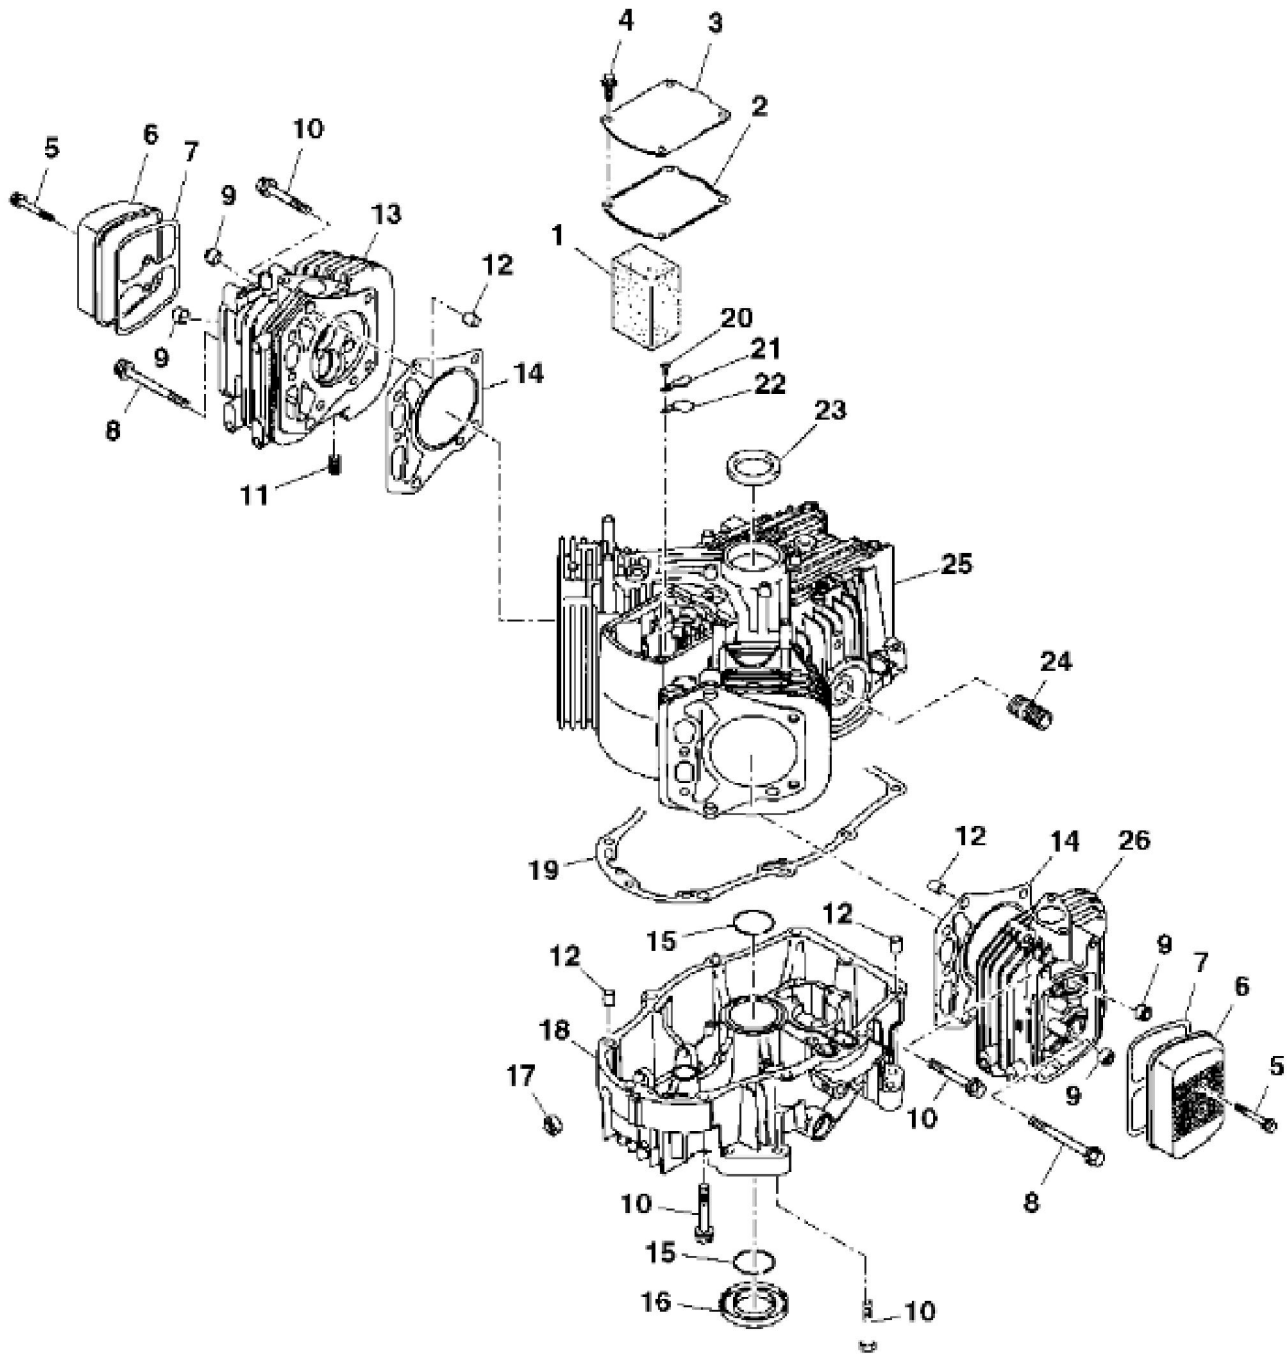

KEY	PART NO.	PART NAME	QTY	Serial No.	REMARKS
1	AM133241	GASOLINE ENGINE	1		(FH680V-AS31) (ORDER MIA10990)
1	AM133964	GASOLINE ENGINE	1		(FH680V-BS31) (NLA) (SUB MIA10508)
1	AM134460	GASOLINE ENGINE	1		(FH680V-AS34) (SUB MIA10508)
1	MIA10508	GASOLINE ENGINE	1		(FH680V-BS34) (ORDER MIA10990 (NLA))
2	19M7897	SCREW	4		M8 X 35
3	14M7166	LOCK NUT	4		M8
4	TCA16240	DRAIN VALVE	1	____-040158	(SUB FOR TCA12370) (INCLUDES O-RING)
4	TCA17360	DRAIN VALVE	1	040159-____	(INCLUDES M88478) (SUB FOR TCA16240)
5	12M7032	LOCK WASHER	1		8.400 mm

KEY	PART NO.	PART NAME	QTY	REMARKS	
26	AM135296	CYLINDER HEAD	1	CYLINDER NO. 2, (SUB FOR AM132396)	
..	MIA10990	SHORT BLOCK ASSEMBLY	1		

MP26225

KEY	PART NO.	PART NAME	QTY	REMARKS	
1	AM128738	PISTON RING KIT	2	STD	
1	AM132069	PISTON RING KIT	AR	0.50 MM (0.020") OS	
2	M138398	SNAP RING	4	(SUB FOR M140233)	
3	M138397	PISTON PIN	2		
4	M143319	PISTON	2	STD	
4	M146875	PISTON	AR	0.50 MM (0.020") OS	
5	M146763	BOLT	2		
6	MIA10804	CONNECTING ROD	2	(SUB FOR AM132025)	
7	AM133774	CRANKSHAFT	1	(FH680V-AS31)	
7	AM133965	CRANKSHAFT	1	(FH680V-BS31, -AS34, -BS34)	