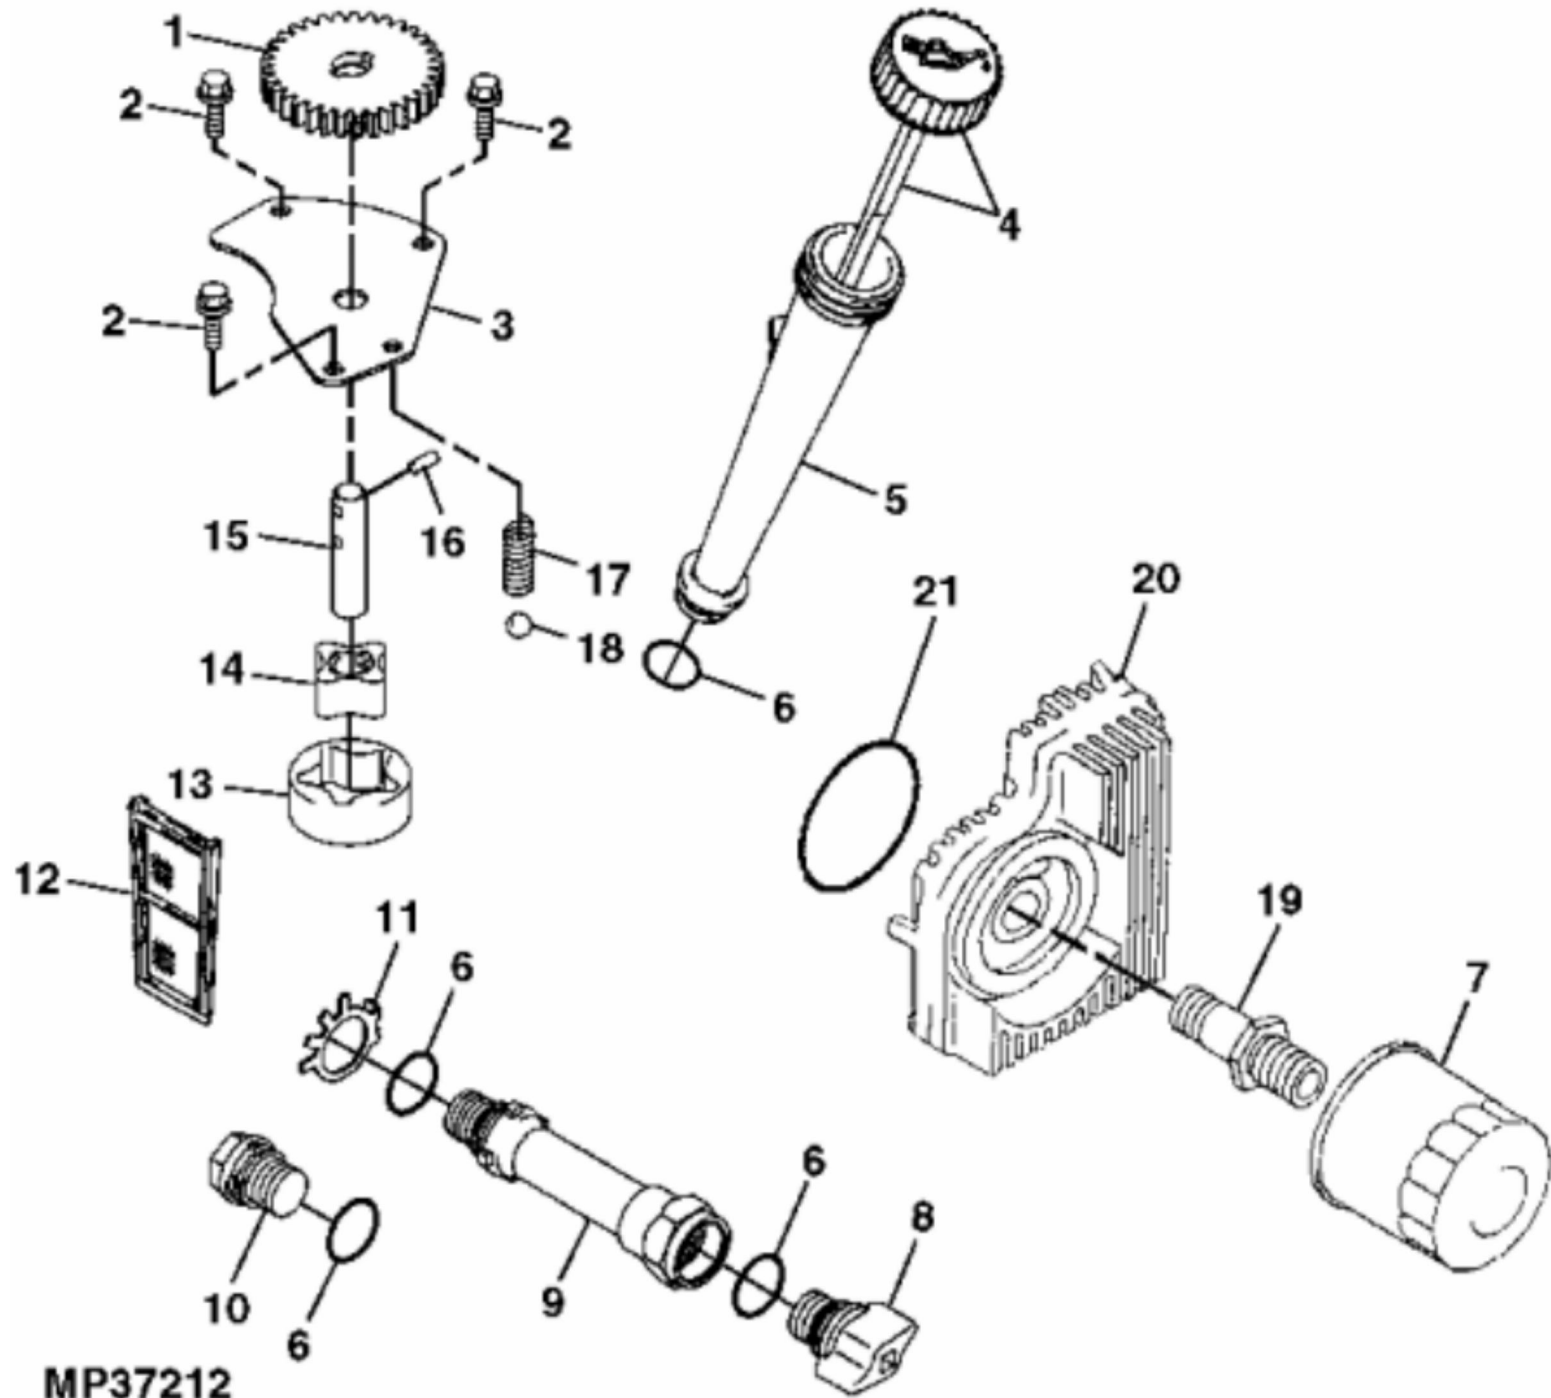

MP19275

MM14830 >ST564353 - PISTON AND CRANKSHAFT

KEY	PART NO.	PART NAME	QTY	REMARKS	
1	AM128738	PISTON RING KIT	2	STD	
1	AM132069	PISTON RING KIT	AR	.50 MM (.020") OS	
2	M138398	SNAP RING	4		
3	M138397	PISTON PIN	2		
4	M143319	PISTON	2	STD	
4	M146875	PISTON	AR	.50 MM (.020") OS	
5	MIA10804	CONNECTING ROD	2		
6	M146763	BOLT	2		
7	AM133931	CRANKSHAFT	1		

MP38516

MM14830 >ST564354 - CAMSHAFT AND VALVES

KEY	PART NO.	PART NAME	QTY	REMARKS
1	M146877	GUIDE	2	PUSH ROD
2	M146879	PUSH ROD	4	
3	M138403	TAPPET	4	
4	M147596	EXHAUST VALVE	2	
5	M140241	SPRING	4	
6	M138401	RETAINER	4	
7	M146881	BOLT	4	
8	M118845	RETAINER	4	(2 HALVES EACH)
9	M146876	ROCKER ARM	4	
10	M92891	NUT	4	
11	M138410	SCREW	4	
12	M140234	INTAKE VALVE	2	
13	MIA10793	CAMSHAFT	1	
14	M138413	EXTENSION SPRING	1	
15	M140240	PLATE	1	
16	M140238	GUIDE	1	
17	MIU10971	BALL BEARING	6	
18	M138411	SNAP RING	2	NLA; ORDER MIU14000
18	MIU14000	SNAP RING	2	
19	M146880	PLATE	1	
20	MIU10708	SLEEVE	1	NLA; ORDER MIU13044
20	MIU13044	SLEEVE	1	
21	M146882	WASHER	1	
22	MIU11231	WASHER	1	