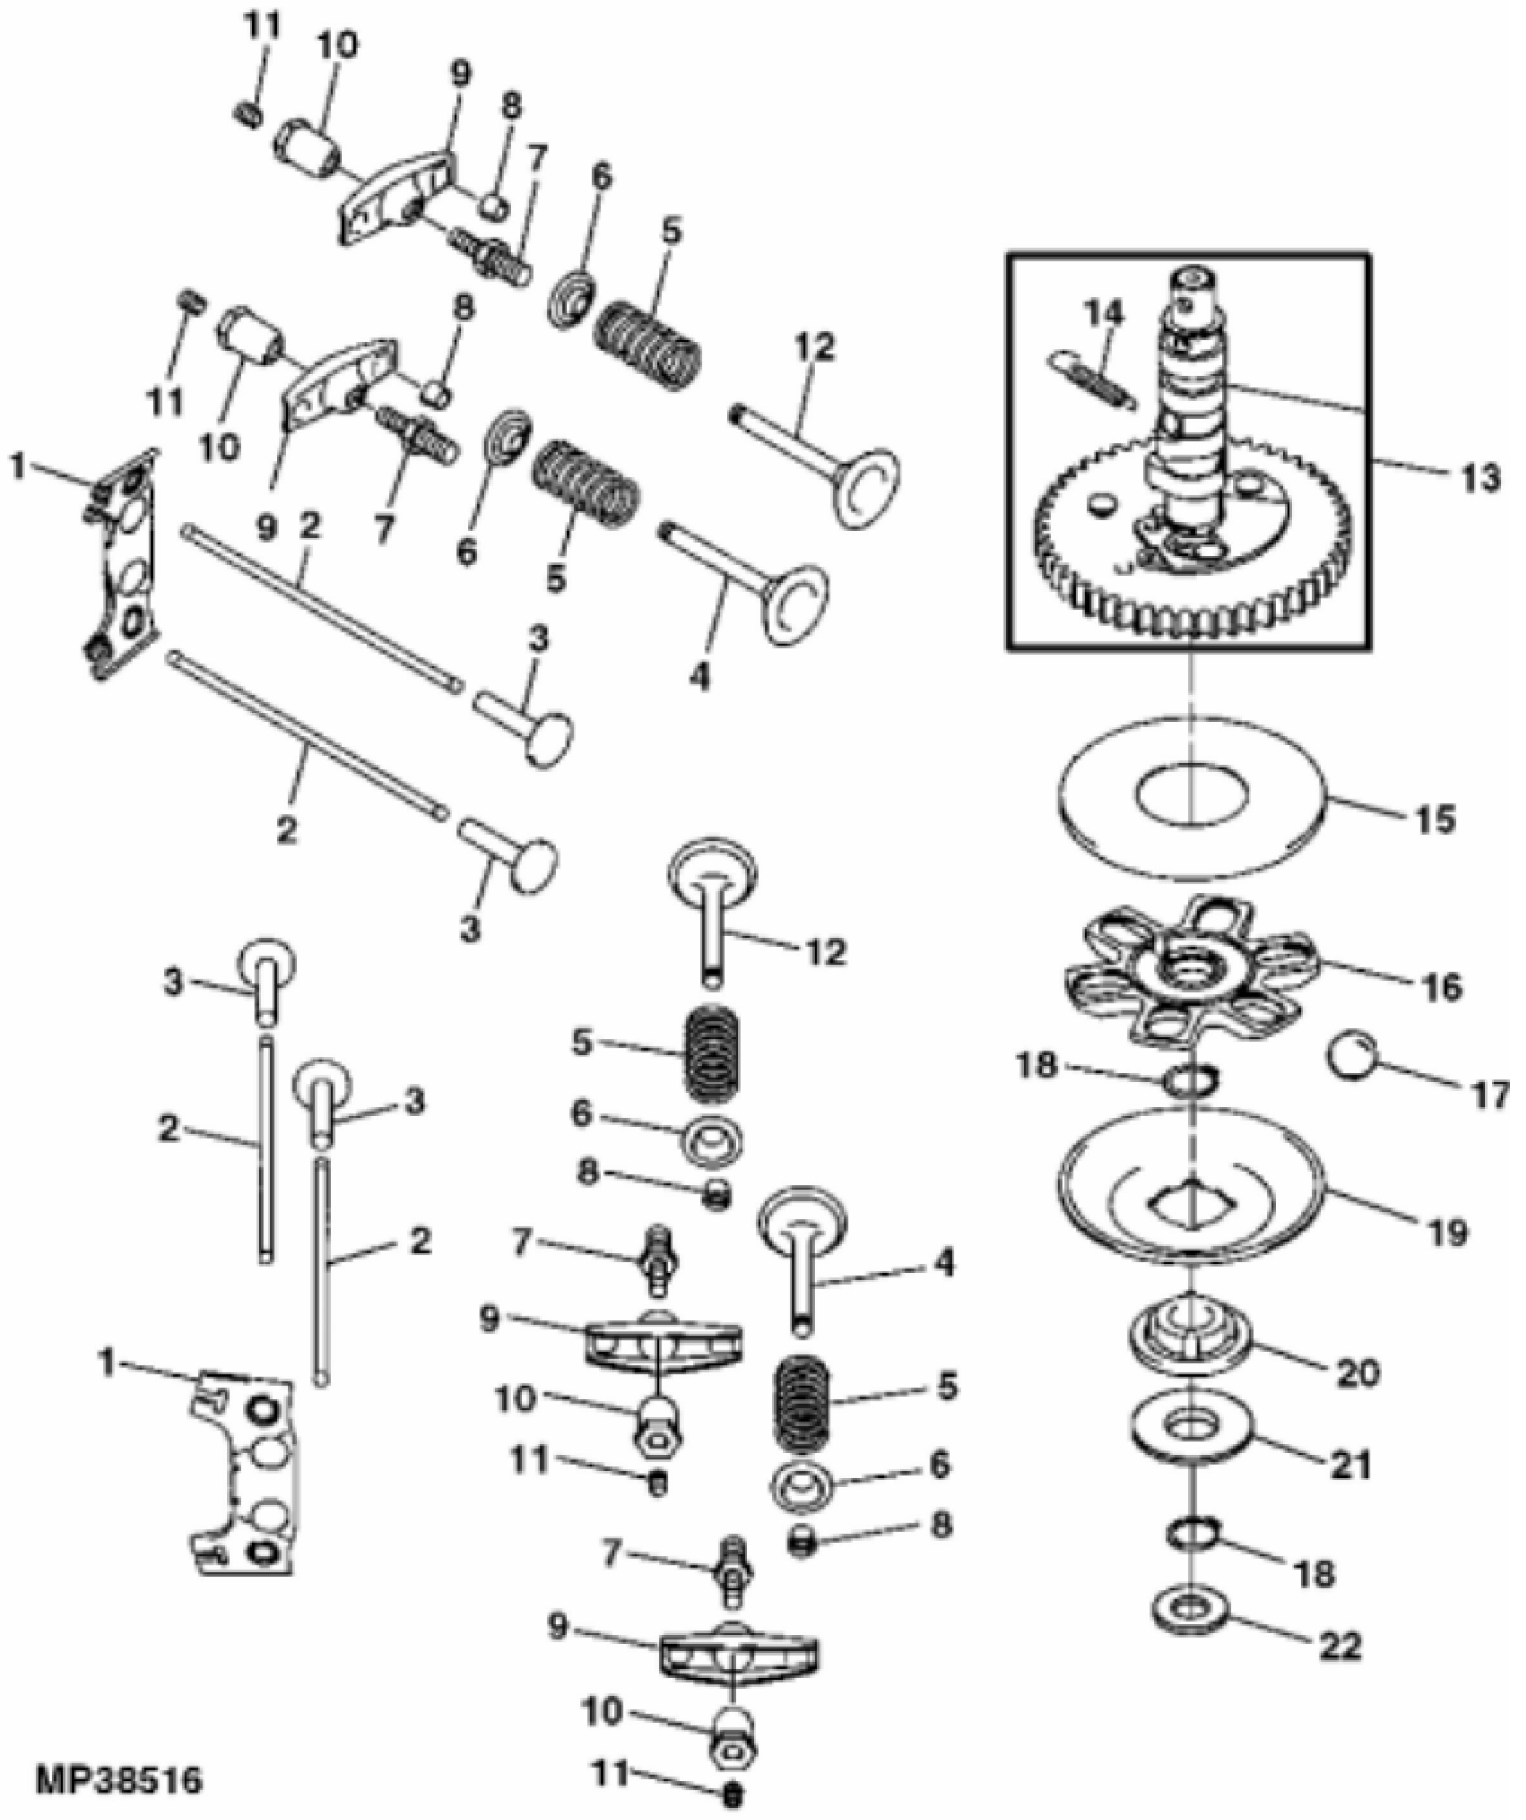

KEY	PART NO.	PART NAME	QTY	REMARKS	
1	MIA11834	GASOLINE ENGINE	1	MARKED FH721V-DS34	

MM14830 >ST564352 - CYLINDER HEAD AND CRANKCASE

KEY	PART NO.	PART NAME	QTY	REMARKS
1	MIA10920	CRANKCASE	1	
2	21M7244	SCREW	1	M4 X 8
3	MIU11731	GASKET	1	
4	MIU11732	COVER	1	
5	19M7775	SCREW	4	M6 X 16
6	M150948	SEAL	1	
7	MIU11322	BOLT	2	
8	M138389	SEAL	4	
9	19M7320	CAP SCREW	4	M6 X 40
10	M140218	CASE	2	Rocker
11	M140221	GASKET	2	Rocker Case
12	19M8319	SCREW	18	M8 X 50
13	MIA10402	CYLINDER HEAD	1	NO.1
14	M138388	PIN	6	
15	M147908	ENGINE CYLINDER HEAD GASKET	2	
16	M138395	STUD	4	NLA; ORDER MIU11736
16	MIU11736	BOLT	4	NLA; ORDER MIU12726
16	MIU12726	STUD	4	
17	M140220	GASKET	1	Crankcase Cover
18	AM135296	CYLINDER HEAD	1	NO.2
19	M147270	PLUG	1	NLA; ORDER MIU14001
19	MIU14001	PLUG	1	
20	M140231	SNAP RING	2	
21	M149282	SEAL	1	
22	M138392	SEAL	1	NLA; ORDER M151774
22	M151774	SEAL	1	
23	MIU11292	COVER	1	Crankcase
24	M140223	PLATE	1	
25	M140229	VALVE	1	
26	GX24210	SCREW	4	9.525 X 29.580 mm, Engine Mounting
..	MIA11393	COVER KIT	1	INCLUDES MIU11732, MIU11731, (4) 19M7775

MP19275

MM14830 >ST564353 - PISTON AND CRANKSHAFT

KEY	PART NO.	PART NAME	QTY	REMARKS	
1	AM128738	PISTON RING KIT	2	STD	
1	AM132069	PISTON RING KIT	AR	.50 MM (.020") OS	
2	M138398	SNAP RING	4		
3	M138397	PISTON PIN	2		
4	M143319	PISTON	2	STD	
4	M146875	PISTON	AR	.50 MM (.020") OS	
5	MIA10804	CONNECTING ROD	2		
6	M146763	BOLT	2		
7	AM133931	CRANKSHAFT	1		