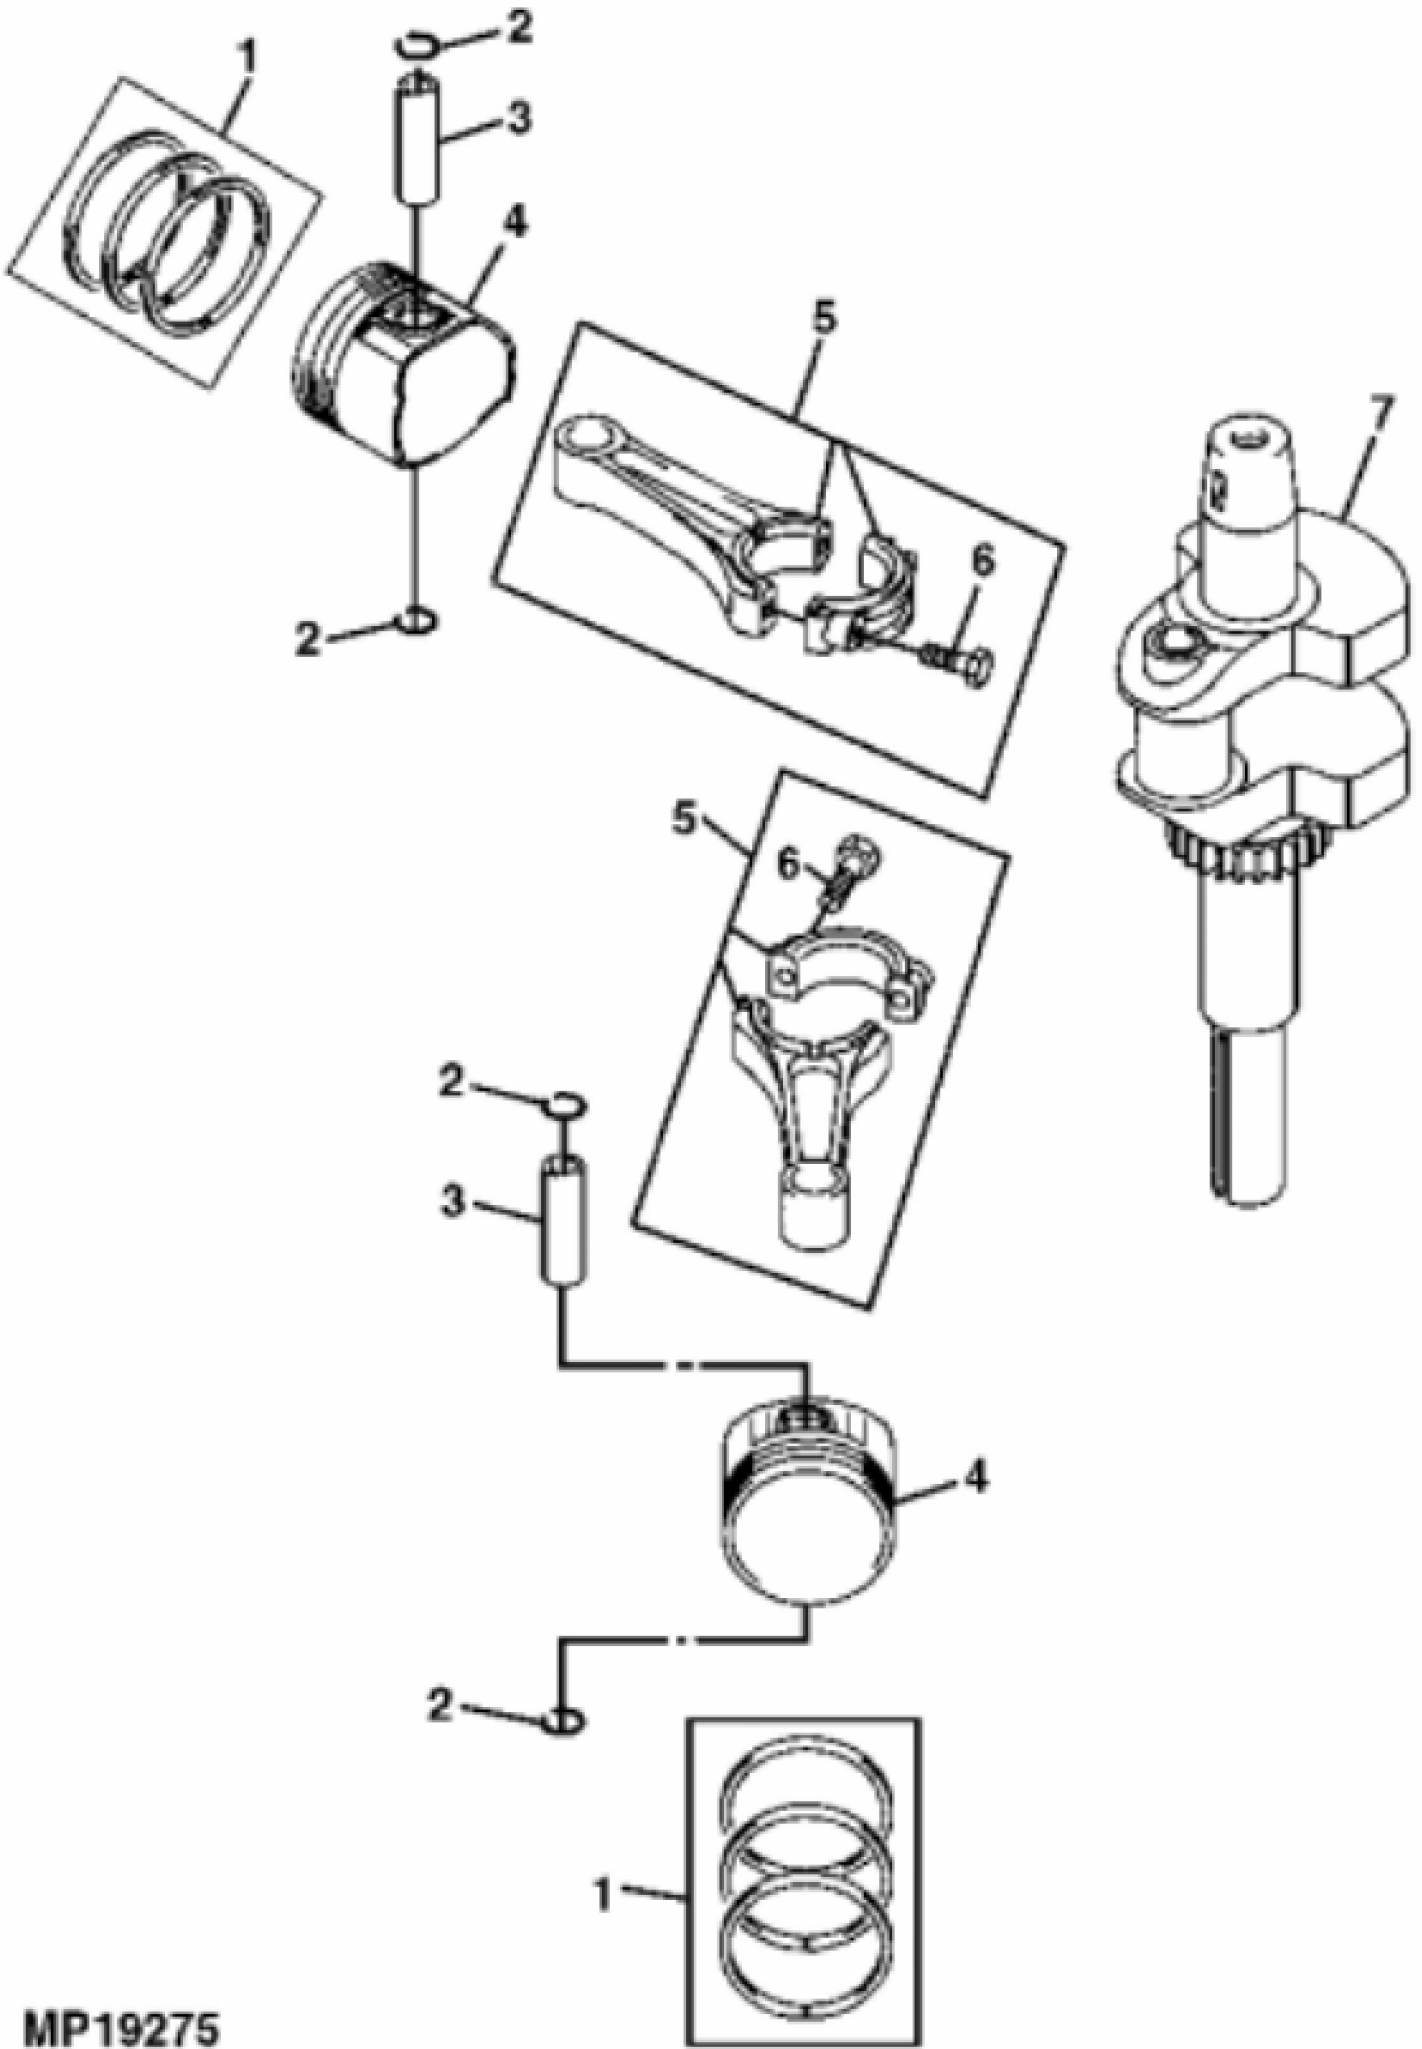

KEY	PART NO.	PART NAME	QTY	REMARKS	
1	MIA11834	GASOLINE ENGINE	1	MARKED FH721V-DS34	

MM14830 >ST564352 - CYLINDER HEAD AND CRANKCASE

KEY	PART NO.	PART NAME	QTY	REMARKS
1	MIA10920	CRANKCASE	1	
2	21M7244	SCREW	1	M4 X 8
3	MIU11731	GASKET	1	
4	MIU11732	COVER	1	
5	19M7775	SCREW	4	M6 X 16
6	M150948	SEAL	1	
7	MIU11322	BOLT	2	
8	M138389	SEAL	4	
9	19M7320	CAP SCREW	4	M6 X 40
10	M140218	CASE	2	Rocker
11	M140221	GASKET	2	Rocker Case
12	19M8319	SCREW	18	M8 X 50
13	MIA10402	CYLINDER HEAD	1	NO.1
14	M138388	PIN	6	
15	M147908	ENGINE CYLINDER HEAD GASKET	2	
16	M138395	STUD	4	NLA; ORDER MIU11736
16	MIU11736	BOLT	4	NLA; ORDER MIU12726
16	MIU12726	STUD	4	
17	M140220	GASKET	1	Crankcase Cover
18	AM135296	CYLINDER HEAD	1	NO.2
19	M147270	PLUG	1	NLA; ORDER MIU14001
19	MIU14001	PLUG	1	
20	M140231	SNAP RING	2	
21	M149282	SEAL	1	
22	M138392	SEAL	1	NLA; ORDER M151774
22	M151774	SEAL	1	
23	MIU11292	COVER	1	Crankcase
24	M140223	PLATE	1	
25	M140229	VALVE	1	
26	GX24210	SCREW	4	9.525 X 29.580 mm, Engine Mounting
..	MIA11393	COVER KIT	1	INCLUDES MIU11732, MIU11731, (4) 19M7775

MP38516

MM14830 >ST564354 - CAMSHAFT AND VALVES

KEY	PART NO.	PART NAME	QTY	REMARKS
1	M146877	GUIDE	2	PUSH ROD
2	M146879	PUSH ROD	4	
3	M138403	TAPPET	4	
4	M147596	EXHAUST VALVE	2	
5	M140241	SPRING	4	
6	M138401	RETAINER	4	
7	M146881	BOLT	4	
8	M118845	RETAINER	4	(2 HALVES EACH)
9	M146876	ROCKER ARM	4	
10	M92891	NUT	4	
11	M138410	SCREW	4	
12	M140234	INTAKE VALVE	2	
13	MIA10793	CAMSHAFT	1	
14	M138413	EXTENSION SPRING	1	
15	M140240	PLATE	1	
16	M140238	GUIDE	1	
17	MIU10971	BALL BEARING	6	
18	M138411	SNAP RING	2	NLA; ORDER MIU14000
18	MIU14000	SNAP RING	2	
19	M146880	PLATE	1	
20	MIU10708	SLEEVE	1	NLA; ORDER MIU13044
20	MIU13044	SLEEVE	1	
21	M146882	WASHER	1	
22	MIU11231	WASHER	1	