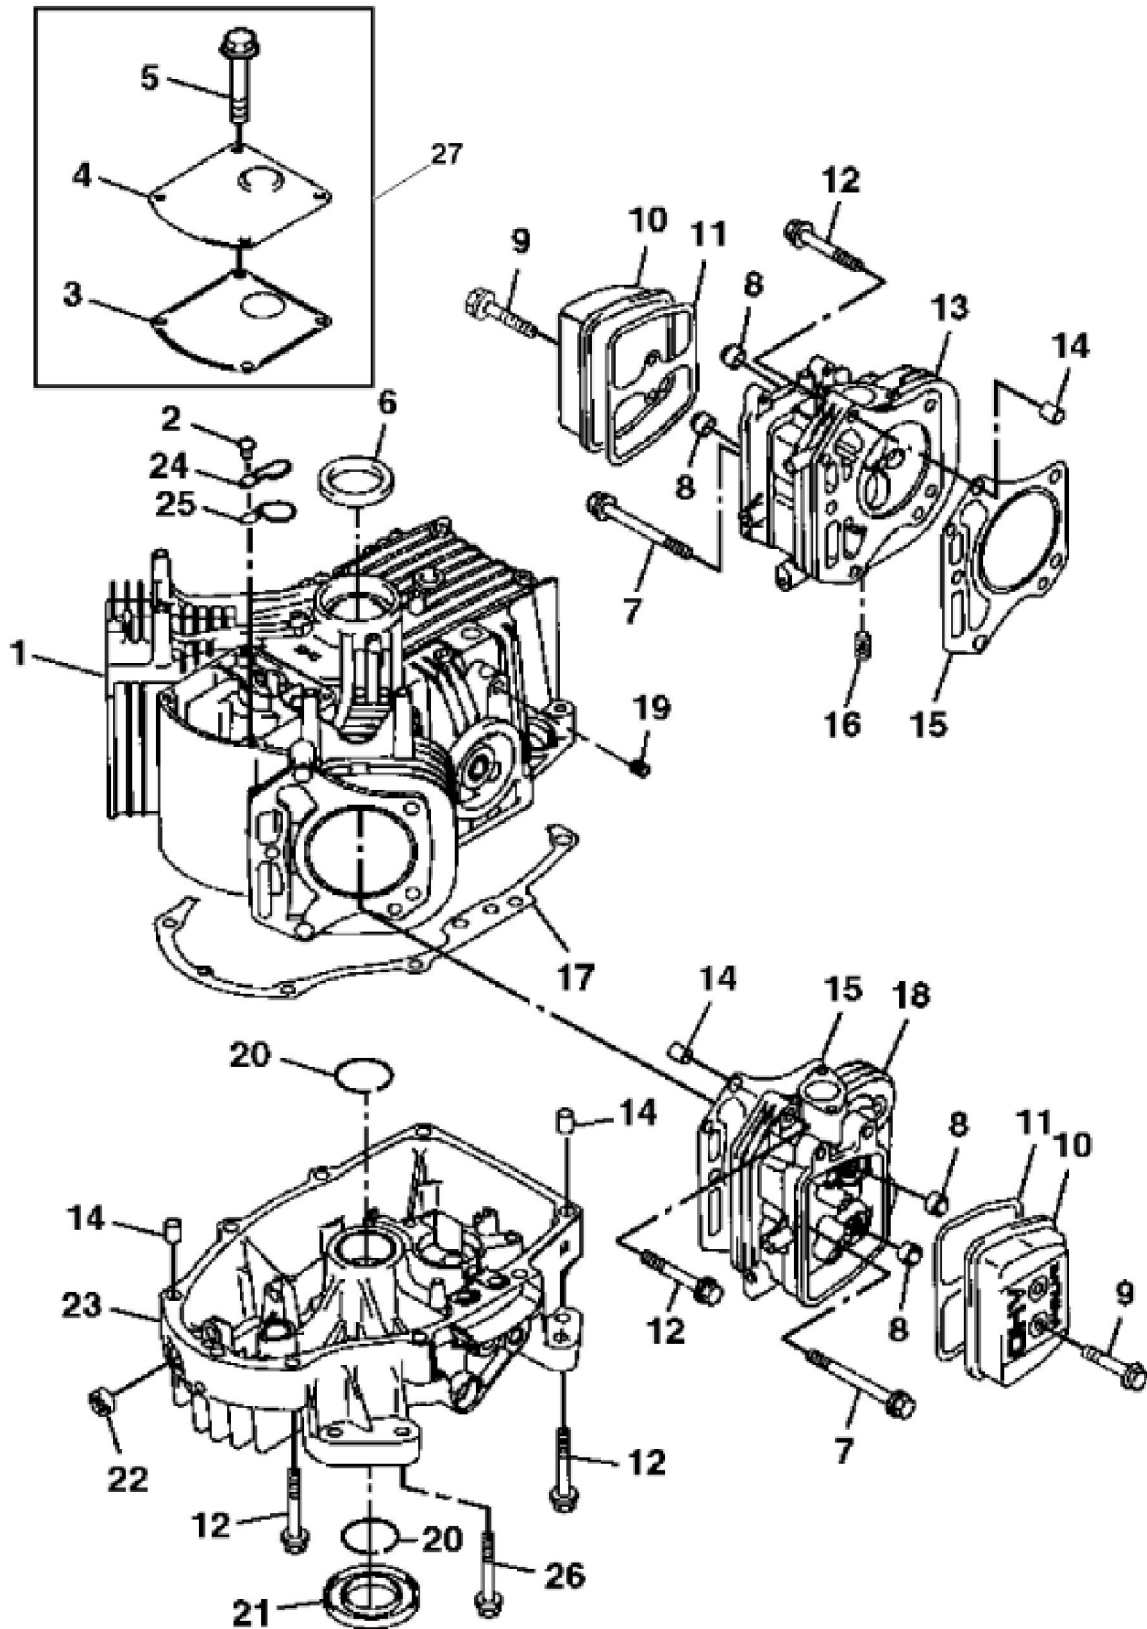

KEY	PART NO.	PART NAME	QTY	REMARKS	
1	MIA11834	GASOLINE ENGINE	1	MARKED FH721V-DS34	

MM14830 >ST564352 - CYLINDER HEAD AND CRANKCASE

KEY	PART NO.	PART NAME	QTY	REMARKS
1	MIA10920	CRANKCASE	1	
2	21M7244	SCREW	1	M4 X 8
3	MIU11731	GASKET	1	
4	MIU11732	COVER	1	
5	19M7775	SCREW	4	M6 X 16
6	M150948	SEAL	1	
7	MIU11322	BOLT	2	
8	M138389	SEAL	4	
9	19M7320	CAP SCREW	4	M6 X 40
10	M140218	CASE	2	Rocker
11	M140221	GASKET	2	Rocker Case
12	19M8319	SCREW	18	M8 X 50
13	MIA10402	CYLINDER HEAD	1	NO.1
14	M138388	PIN	6	
15	M147908	ENGINE CYLINDER HEAD GASKET	2	
16	M138395	STUD	4	NLA; ORDER MIU11736
16	MIU11736	BOLT	4	NLA; ORDER MIU12726
16	MIU12726	STUD	4	
17	M140220	GASKET	1	Crankcase Cover
18	AM135296	CYLINDER HEAD	1	NO.2
19	M147270	PLUG	1	NLA; ORDER MIU14001
19	MIU14001	PLUG	1	
20	M140231	SNAP RING	2	
21	M149282	SEAL	1	
22	M138392	SEAL	1	NLA; ORDER M151774
22	M151774	SEAL	1	
23	MIU11292	COVER	1	Crankcase
24	M140223	PLATE	1	
25	M140229	VALVE	1	
26	GX24210	SCREW	4	9.525 X 29.580 mm, Engine Mounting
..	MIA11393	COVER KIT	1	INCLUDES MIU11732, MIU11731, (4) 19M7775

MP19275

MM14830 >ST564353 - PISTON AND CRANKSHAFT

KEY	PART NO.	PART NAME	QTY	REMARKS	
1	AM128738	PISTON RING KIT	2	STD	
1	AM132069	PISTON RING KIT	AR	.50 MM (.020") OS	
2	M138398	SNAP RING	4		
3	M138397	PISTON PIN	2		
4	M143319	PISTON	2	STD	
4	M146875	PISTON	AR	.50 MM (.020") OS	
5	MIA10804	CONNECTING ROD	2		
6	M146763	BOLT	2		
7	AM133931	CRANKSHAFT	1		