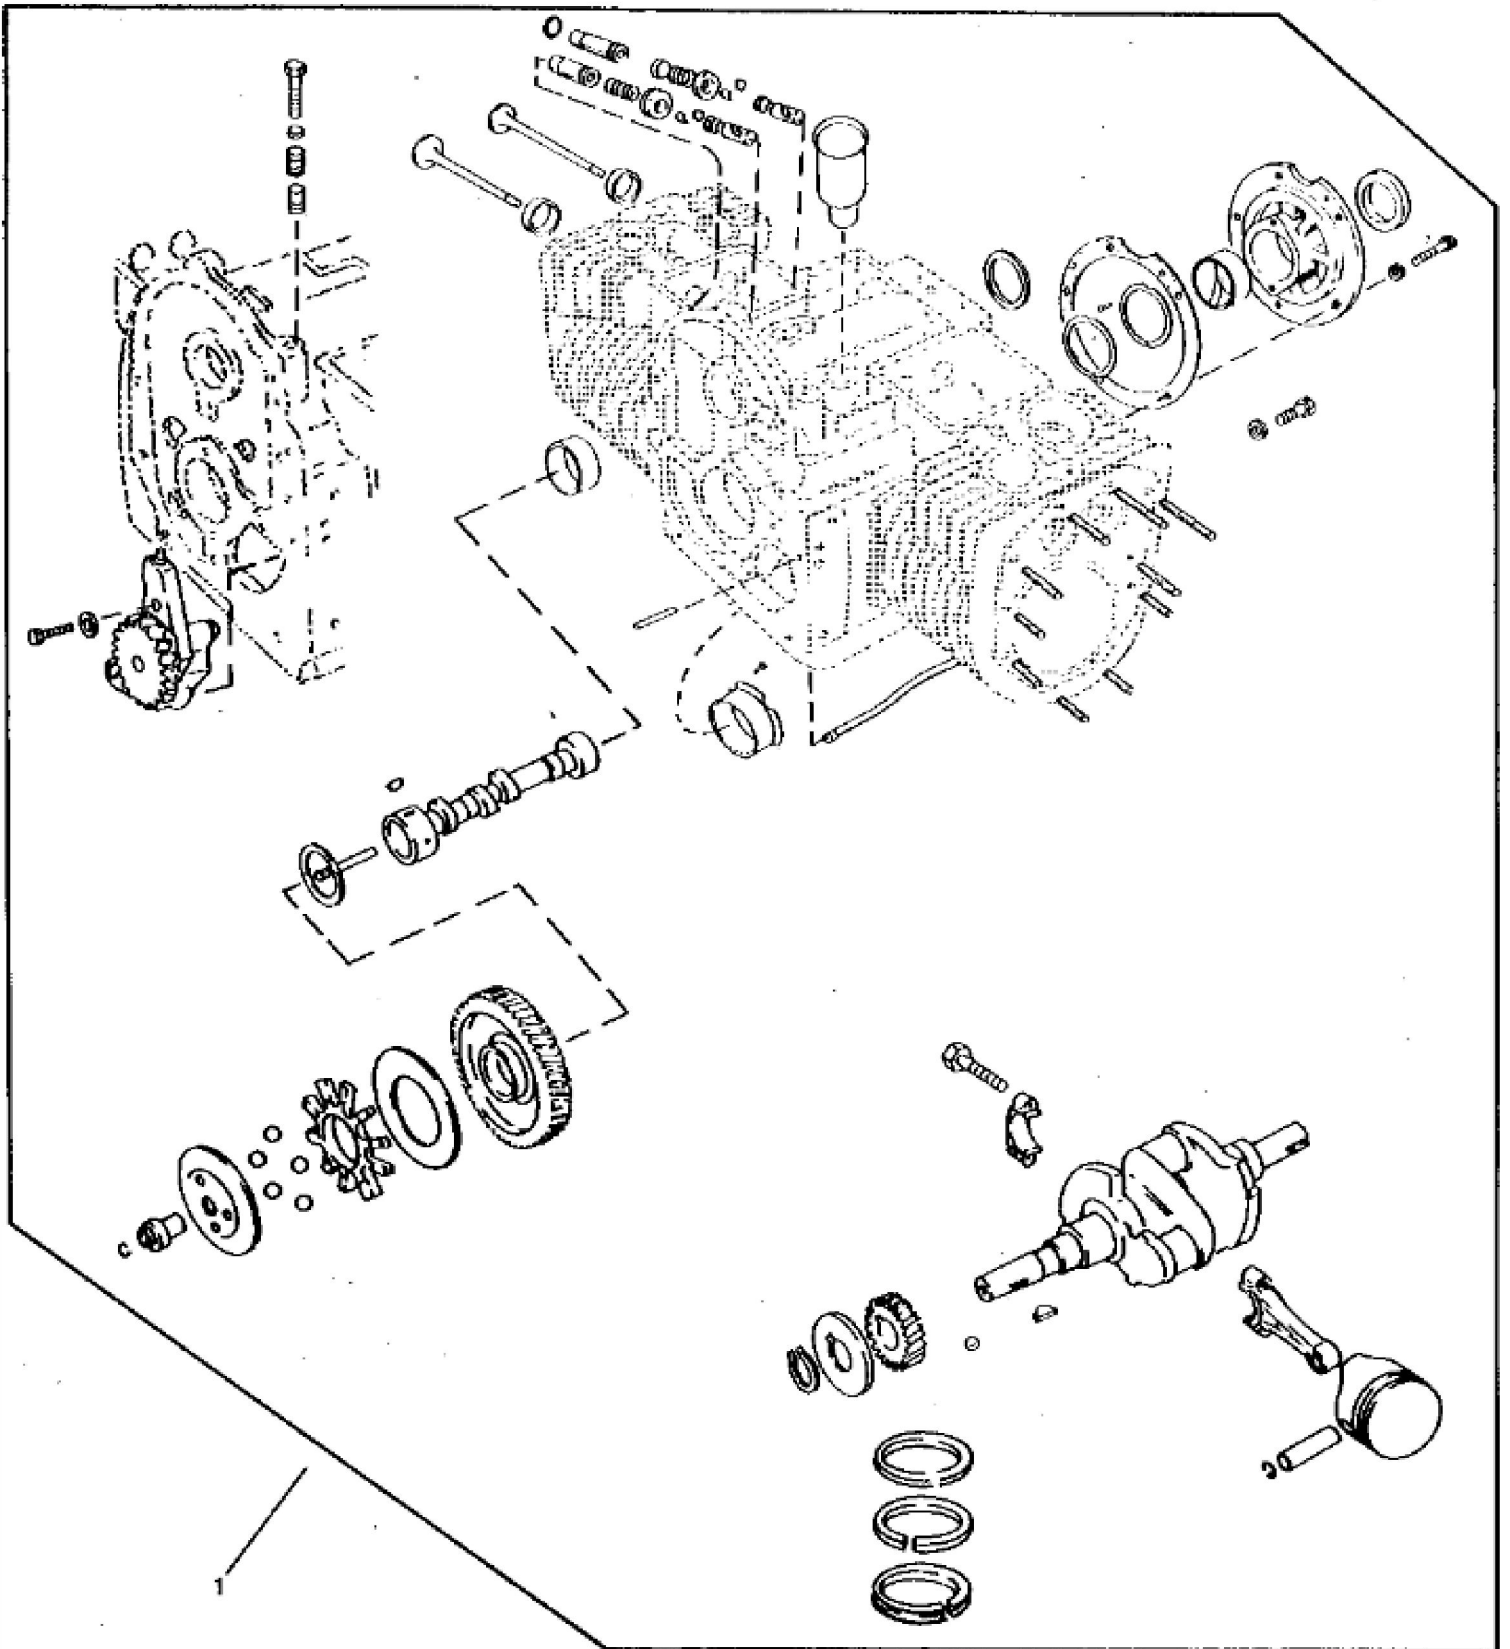

T7125

KEY	PART NO.	PART NAME	QTY	REMARKS	
1	HE104-0170	SCREW	1	7/16" - 14 X 4	
2	12H293	LOCK WASHER	1	7/16"	
3	24H1329	WASHER	1	15/32" X 1-1/4" X 1/4"	
4	HE134-3847	VENTURI	1	(SUB FOR HE134-4251)	
5	HE134-4641	FLYWHEEL	1	(NLA), (SUB FOR HE134-3938 (INCLUDES RING GEAR))	
6	U11030	SNAP RING	1	(SUB FOR HE518-0014)	
7	HE104-0043	WASHER	1		
8	HE104-0032	GEAR	1		
9	SHAFT KEY	1	(MAKE FROM H64376) (SUB FOR M84986) PTO CLUTCH	
10	HE104-1698	CRANKSHAFT	1	(USED ON BLOCK MARKED 110-3421-01) (USES HE517-0082 LEAD BALL) (SUB FOR HE104-1596)	
11	26H70	SHAFT KEY	1	1/8" X 1/2"	
12	26H11	SHAFT KEY	1	3/16" X 5/8", (SUB FOR HE515-0227)FLYWHEEL	
13	19H1227	CAP SCREW	5	1/4" X 1/2"	
14	HE104-1694	SPACER	1	(USED ON BLOCK MARKED 110-3421-01)	

MP2092

KEY	PART NO.	PART NAME	QTY	REMARKS
1	HE134-4678	COVER	1	LH (EXHAUST TUBE) (SUB FOR HE134-4678)
2	HE134-4656	COVER	1	RH (EXHAUST TUBE), (SUB FOR HE134-4372 OR HE134-4341)
3	37H55	CAP SCREW	2	5/16" X 1/2"
4	HE815-0595	SCREW	4	1/4-20 X 3/8"
5	HE134-4374	HOUSING	1	RH (AIR CLEANER)
6	SEALING TRIM	1	(MAKE FROM HE508-0210)
7	37H3	SCREW	2	1/4" X 5/8"
8	24M7139	WASHER	2	6.400 X 18 X 1.600 mm
9	SEALING TRIM	1	(MAKE FROM HE508-0210)
10	HE134-4479	HOUSING	1	(FOR USE WITH AM101249 ENGINE)
11	HE821-0008	CAP SCREW	1	1/4-20 X 5/16"
12	HE134-3974	HOUSING	1	LH, (SUB FOR HE134-4458)
13	37H51	SCREW	3	1/4" X 1/2"
14	HE150-1881	BRACKET	1	Throttle Cable
15	HE153-0514	CLIP	1	Throttle Cable
16	PT7935	CAP SCREW	1	SUB FOR HE815-0378
17	HE815-0359	SCREW	1	
18	19H1900	CAP SCREW	2	5/16" X 3/4"
19	HE403-1523	BRACKET	1	LIFTING

MP2732

KEY	PART NO.	PART NAME	QTY	REMARKS	
1	AM108727	SHORT BLOCK ASSEMBLY	1	(SUB FOR HE110-3389, HE110-3412 OR AM107166)	
..	AM101249	GASOLINE ENGINE	1	(NO LONGER AVAILABLE) (ORDER AM108727 SHORT BLOCK ASSEMBLY), (SUB FOR AM102779)	