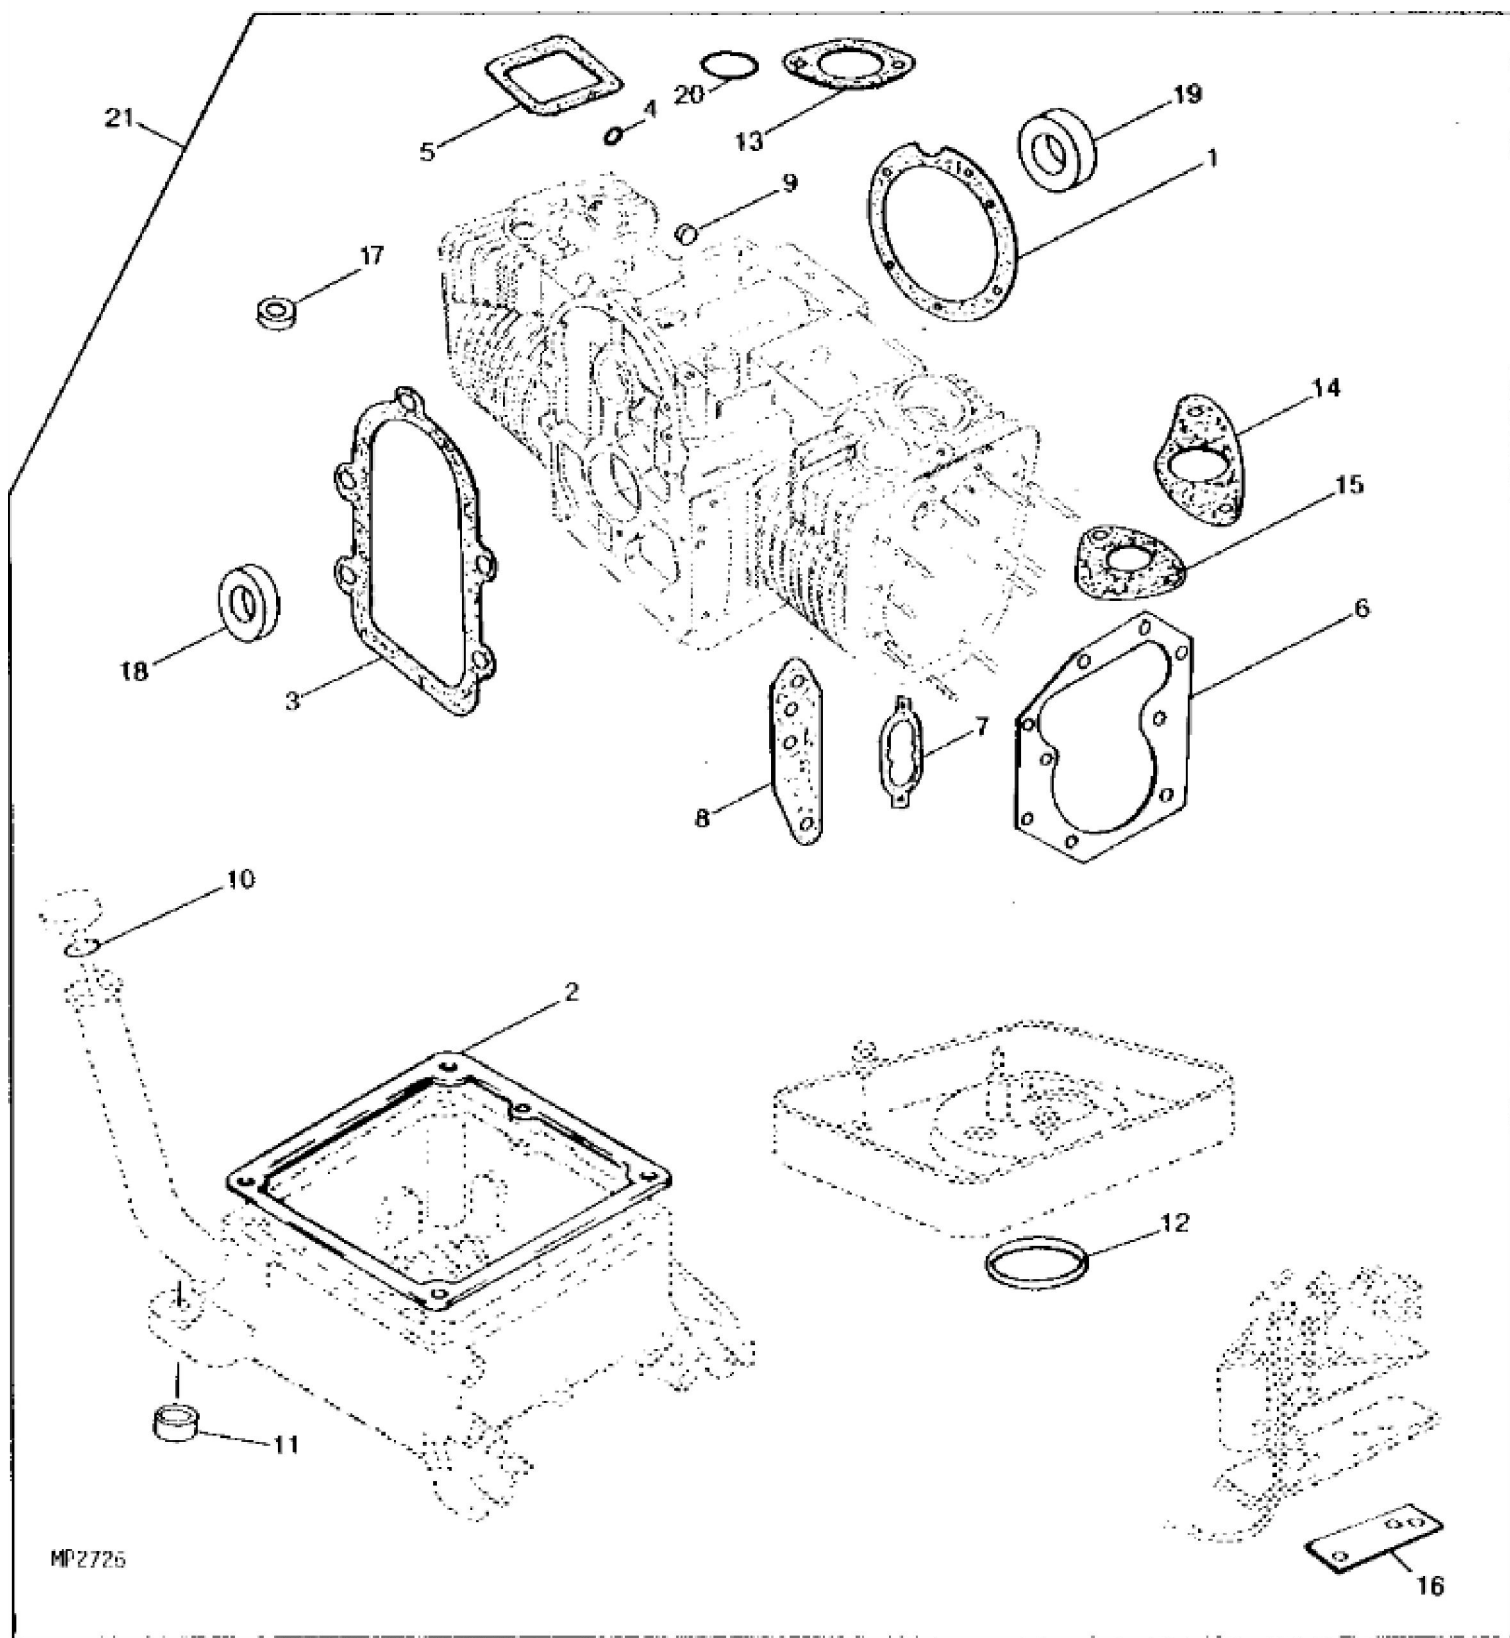

T7125

KEY	PART NO.	PART NAME	QTY	REMARKS	
1	HE104-0170	SCREW	1	7/16" - 14 X 4	
2	12H293	LOCK WASHER	1	7/16"	
3	24H1329	WASHER	1	15/32" X 1-1/4" X 1/4"	
4	HE134-3847	VENTURI	1	(SUB FOR HE134-4251)	
5	HE134-4641	FLYWHEEL	1	(NLA), (SUB FOR HE134-3938 (INCLUDES RING GEAR))	
6	U11030	SNAP RING	1	(SUB FOR HE518-0014)	
7	HE104-0043	WASHER	1		
8	HE104-0032	GEAR	1		
9	SHAFT KEY	1	(MAKE FROM H64376) (SUB FOR M84986) PTO CLUTCH	
10	HE104-1698	CRANKSHAFT	1	(USED ON BLOCK MARKED 110-3421-01) (USES HE517-0082 LEAD BALL) (SUB FOR HE104-1596)	
11	26H70	SHAFT KEY	1	1/8" X 1/2"	
12	26H11	SHAFT KEY	1	3/16" X 5/8", (SUB FOR HE515-0227)FLYWHEEL	
13	19H1227	CAP SCREW	5	1/4" X 1/2"	
14	HE104-1694	SPACER	1	(USED ON BLOCK MARKED 110-3421-01)	

MP2092

KEY	PART NO.	PART NAME	QTY	REMARKS
1	HE134-4678	COVER	1	LH (EXHAUST TUBE) (SUB FOR HE134-4678)
2	HE134-4656	COVER	1	RH (EXHAUST TUBE), (SUB FOR HE134-4372 OR HE134-4341)
3	37H55	CAP SCREW	2	5/16" X 1/2"
4	HE815-0595	SCREW	4	1/4-20 X 3/8"
5	HE134-4374	HOUSING	1	RH (AIR CLEANER)
6	SEALING TRIM	1	(MAKE FROM HE508-0210)
7	37H3	SCREW	2	1/4" X 5/8"
8	24M7139	WASHER	2	6.400 X 18 X 1.600 mm
9	SEALING TRIM	1	(MAKE FROM HE508-0210)
10	HE134-4479	HOUSING	1	(FOR USE WITH AM101249 ENGINE)
11	HE821-0008	CAP SCREW	1	1/4-20 X 5/16"
12	HE134-3974	HOUSING	1	LH, (SUB FOR HE134-4458)
13	37H51	SCREW	3	1/4" X 1/2"
14	HE150-1881	BRACKET	1	Throttle Cable
15	HE153-0514	CLIP	1	Throttle Cable
16	PT7935	CAP SCREW	1	SUB FOR HE815-0378
17	HE815-0359	SCREW	1	
18	19H1900	CAP SCREW	2	5/16" X 3/4"
19	HE403-1523	BRACKET	1	LIFTING

MP2732

KEY	PART NO.	PART NAME	QTY	REMARKS	
1	AM108727	SHORT BLOCK ASSEMBLY	1	(SUB FOR HE110-3389, HE110-3412 OR AM107166)	
..	AM101249	GASOLINE ENGINE	1	(NO LONGER AVAILABLE) (ORDER AM108727 SHORT BLOCK ASSEMBLY), (SUB FOR AM102779)	