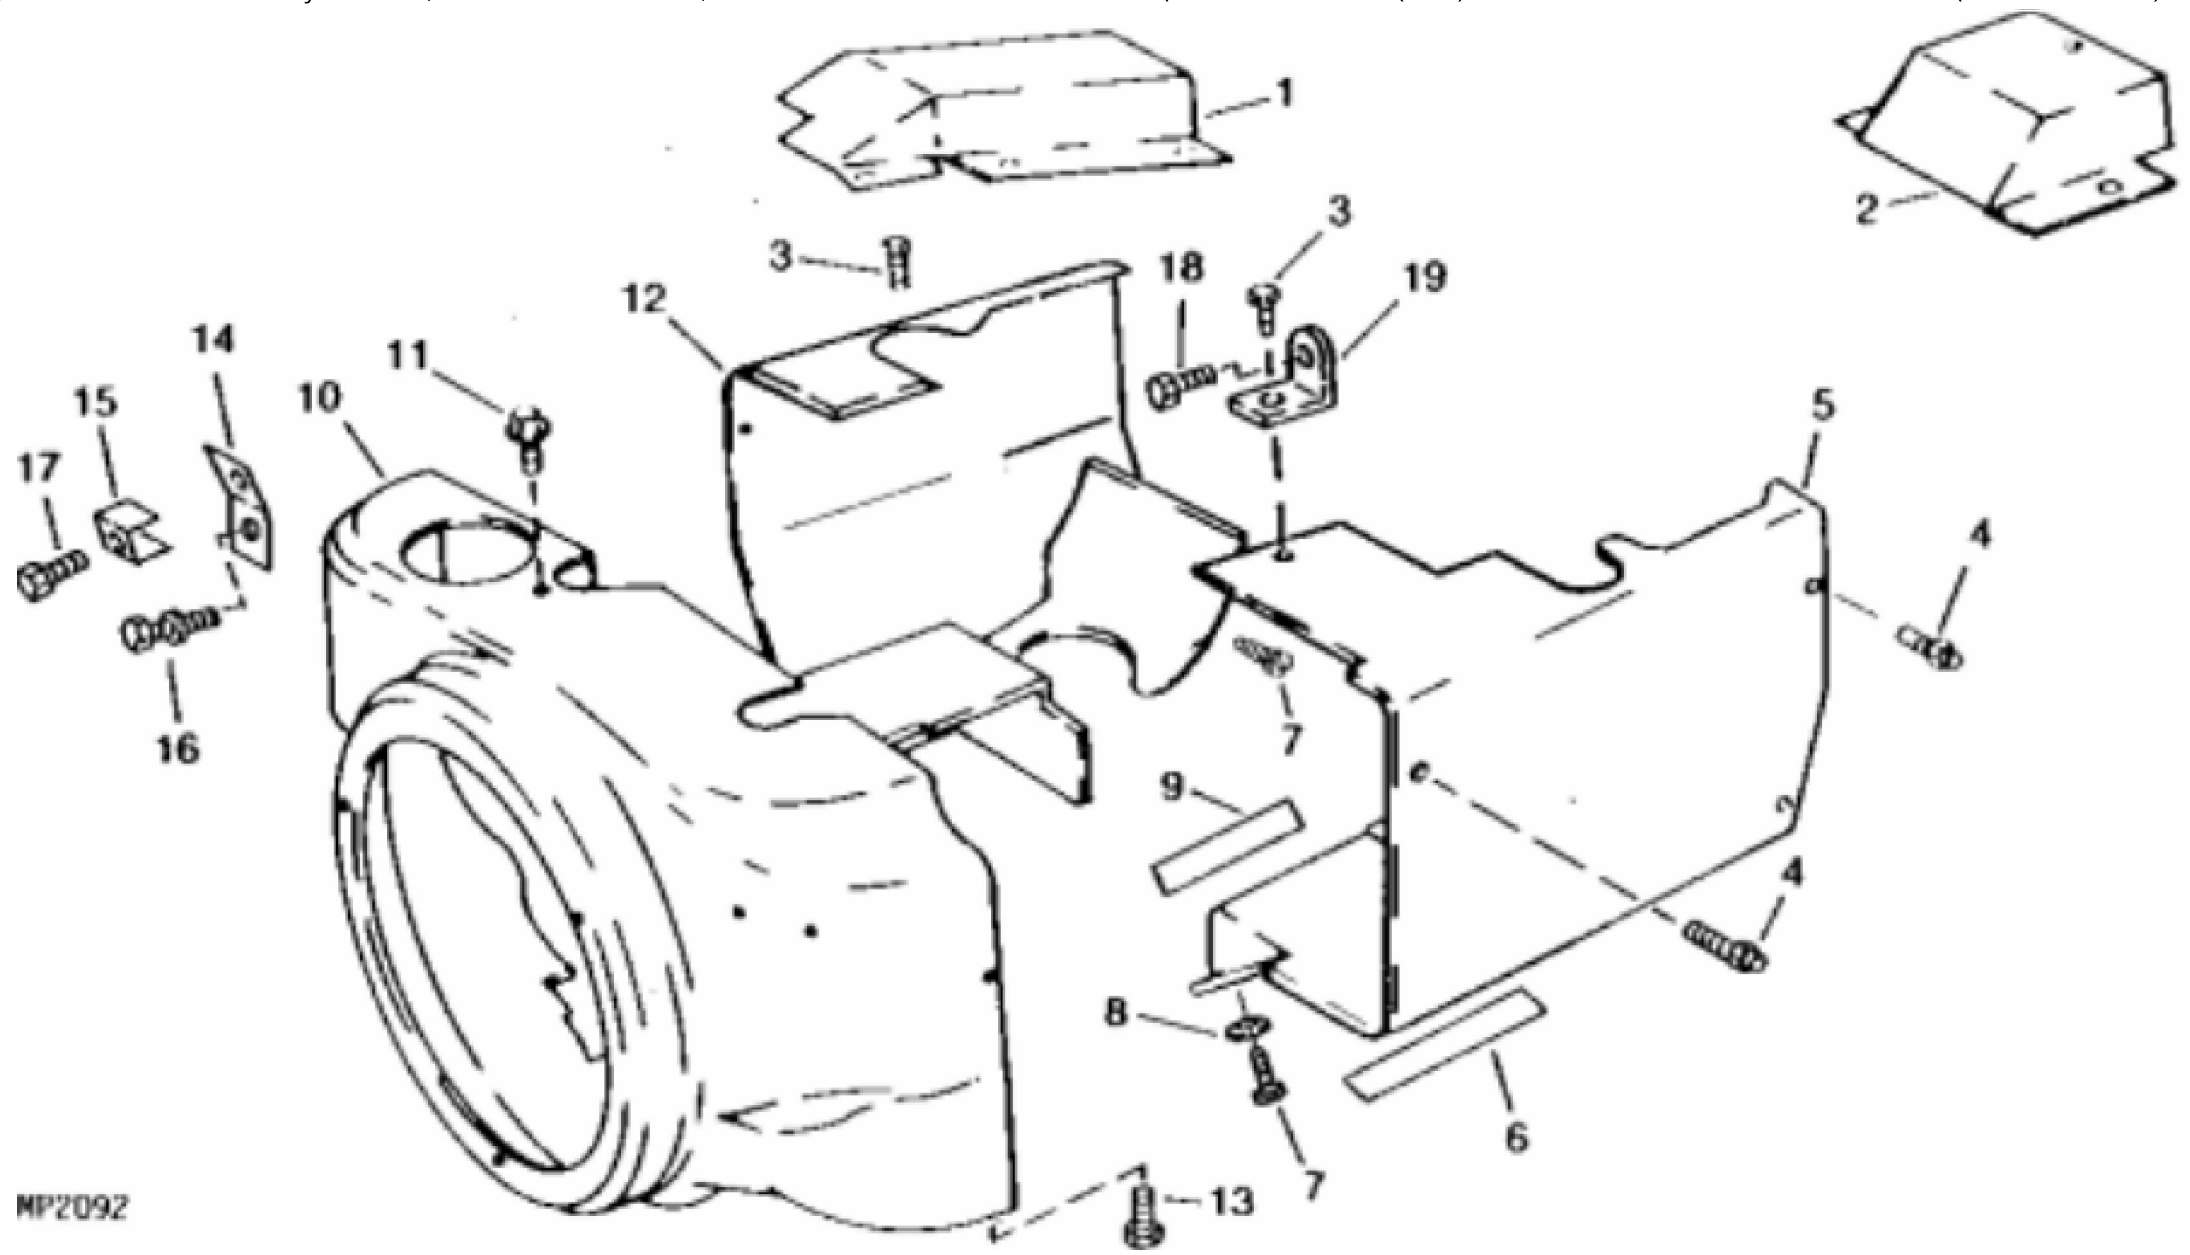

T7125

KEY	PART NO.	PART NAME	QTY	REMARKS	
1	HE104-0170	SCREW	1	7/16" - 14 X 4	
2	12H293	LOCK WASHER	1	7/16"	
3	24H1329	WASHER	1	15/32" X 1-1/4" X 1/4"	
4	HE134-3847	VENTURI	1	(SUB FOR HE134-4251)	
5	HE134-4641	FLYWHEEL	1	(NLA), (SUB FOR HE134-3938 (INCLUDES RING GEAR))	
6	U11030	SNAP RING	1	(SUB FOR HE518-0014)	
7	HE104-0043	WASHER	1		
8	HE104-0032	GEAR	1		
9	SHAFT KEY	1	(MAKE FROM H64376) (SUB FOR M84986) PTO CLUTCH	
10	HE104-1698	CRANKSHAFT	1	(USED ON BLOCK MARKED 110-3421-01) (USES HE517-0082 LEAD BALL) (SUB FOR HE104-1596)	
11	26H70	SHAFT KEY	1	1/8" X 1/2"	
12	26H11	SHAFT KEY	1	3/16" X 5/8", (SUB FOR HE515-0227)FLYWHEEL	
13	19H1227	CAP SCREW	5	1/4" X 1/2"	
14	HE104-1694	SPACER	1	(USED ON BLOCK MARKED 110-3421-01)	

MP2092

KEY	PART NO.	PART NAME	QTY	REMARKS
1	HE134-4678	COVER	1	LH (EXHAUST TUBE) (SUB FOR HE134-4678)
2	HE134-4656	COVER	1	RH (EXHAUST TUBE), (SUB FOR HE134-4372 OR HE134-4341)
3	37H55	CAP SCREW	2	5/16" X 1/2"
4	HE815-0595	SCREW	4	1/4-20 X 3/8"
5	HE134-4374	HOUSING	1	RH (AIR CLEANER)
6	SEALING TRIM	1	(MAKE FROM HE508-0210)
7	37H3	SCREW	2	1/4" X 5/8"
8	24M7139	WASHER	2	6.400 X 18 X 1.600 mm
9	SEALING TRIM	1	(MAKE FROM HE508-0210)
10	HE134-4479	HOUSING	1	(FOR USE WITH AM101249 ENGINE)
11	HE821-0008	CAP SCREW	1	1/4-20 X 5/16"
12	HE134-3974	HOUSING	1	LH, (SUB FOR HE134-4458)
13	37H51	SCREW	3	1/4" X 1/2"
14	HE150-1881	BRACKET	1	Throttle Cable
15	HE153-0514	CLIP	1	Throttle Cable
16	PT7935	CAP SCREW	1	SUB FOR HE815-0378
17	HE815-0359	SCREW	1	
18	19H1900	CAP SCREW	2	5/16" X 3/4"
19	HE403-1523	BRACKET	1	LIFTING

MP2732

KEY	PART NO.	PART NAME	QTY	REMARKS	
1	AM108727	SHORT BLOCK ASSEMBLY	1	(SUB FOR HE110-3389, HE110-3412 OR AM107166)	
..	AM101249	GASOLINE ENGINE	1	(NO LONGER AVAILABLE) (ORDER AM108727 SHORT BLOCK ASSEMBLY), (SUB FOR AM102779)	