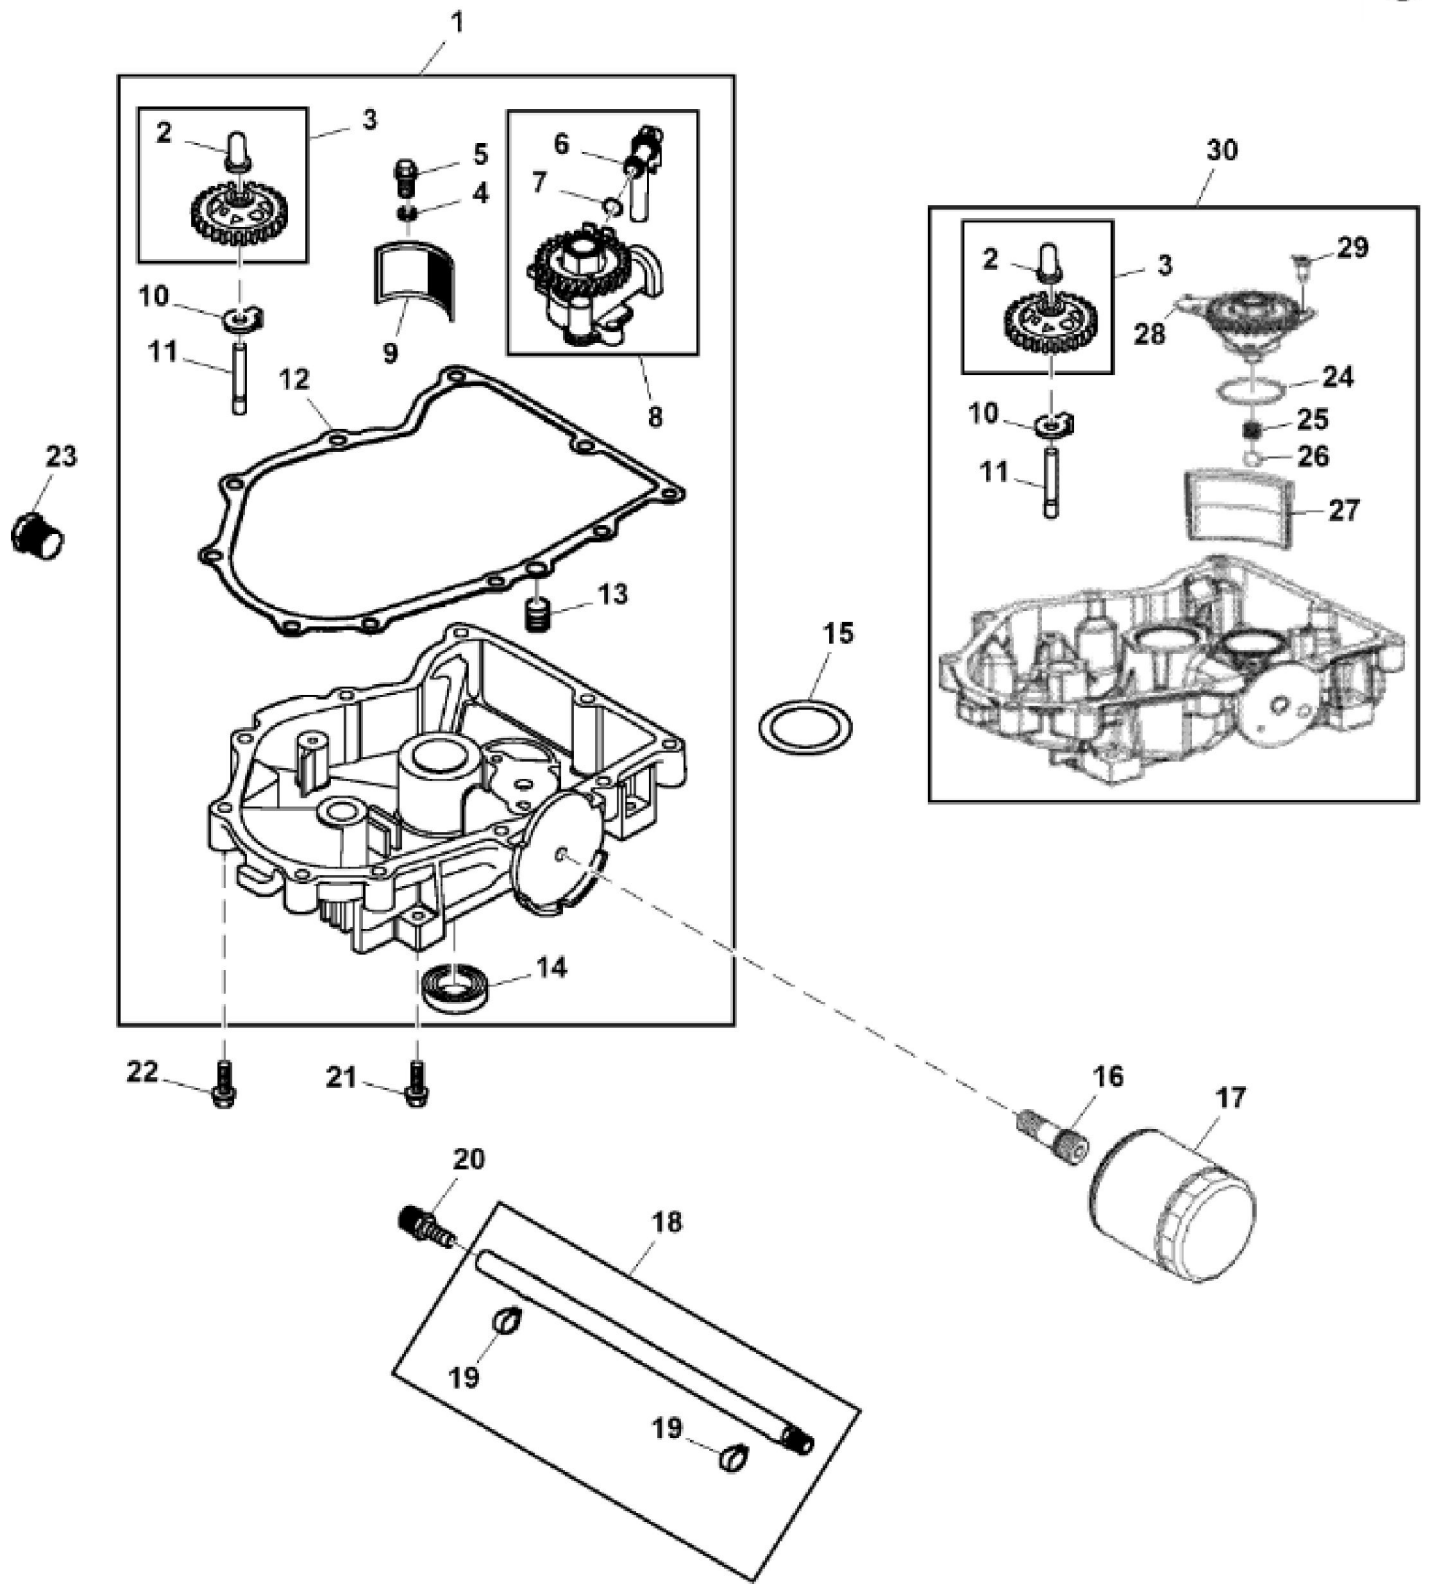

KEY	PART NO.	PART NAME	QTY	REMARKS	
30	M134912	STRAP	1		
31	MIU14033	SCREW	2		
31	MIU12950	SCREW	2	USE WITH MIA12725	
32	M134913	BRACKET	1		
33	M134914	SPACER	1		
..	AM125389	VALVE TRAIN KIT	1	VALVE TRAIN (INCLUDES PARTS MARKED (A))	

KEY	PART NO.	PART NAME	QTY	REMARKS
1	.....	PLUG	1	
2	MIA11868	CRANKSHAFT	1	
3	M143941	SNAP RING	1	
4	M143936	WASHER	1	9 MM
5	M143970	SEAL	1	
6	M143939	WASHER	1	11/32"
7	M148328	SHAFT	1	GOVERNOR CROSS
8	MIU11539	SEAL	1	
9	M148124	O-RING	1	
10	M134898	FITTING	1	
11	M76215	PLUG	1	
12	MIU11251	DOWEL PIN	6	
13	MIU12971	CONNECTING ROD	2	ORDER MIU13923; STD
13	MIU13923	CONNECTING ROD	2	ORDER MIA12812
13	MIA12812	CONNECTING ROD	2	
14	MIA11859	PISTON REPLACEMENT KIT	2	(STD)
14	MIA11863	PISTON REPLACEMENT KIT	2	0.25 mm, ORDER MIA12734; OS
14	MIA12734	PISTON KIT	1	
15	MIA11220	PISTON RING KIT	1	(STD)
15	MIU12970	PISTON RING KIT	1	.25 MM (.010") OS
16	M132341	RETAINER	2	
17	M137492	CAMSHAFT	1	(INCLUDES PARTS MARKED (A))
18	M92193	O-RING	1	
19	M134901	BRACKET	1	
20	MIU11957	TUBE	1	
21	M92194	O-RING	1	
22	19M7373	CAP SCREW	1	M5 X 20
23	M93483	SCREW	2	
24	M134899	RETAINER	2	
25	M134900	BREATHER	2	
26	AM126257	DIPSTICK	1	
27	AM124450	FILLER CAP	1	
..	MIU11545	LUBRICANT	1	(A)
..	AM117019	GEAR KIT	1	