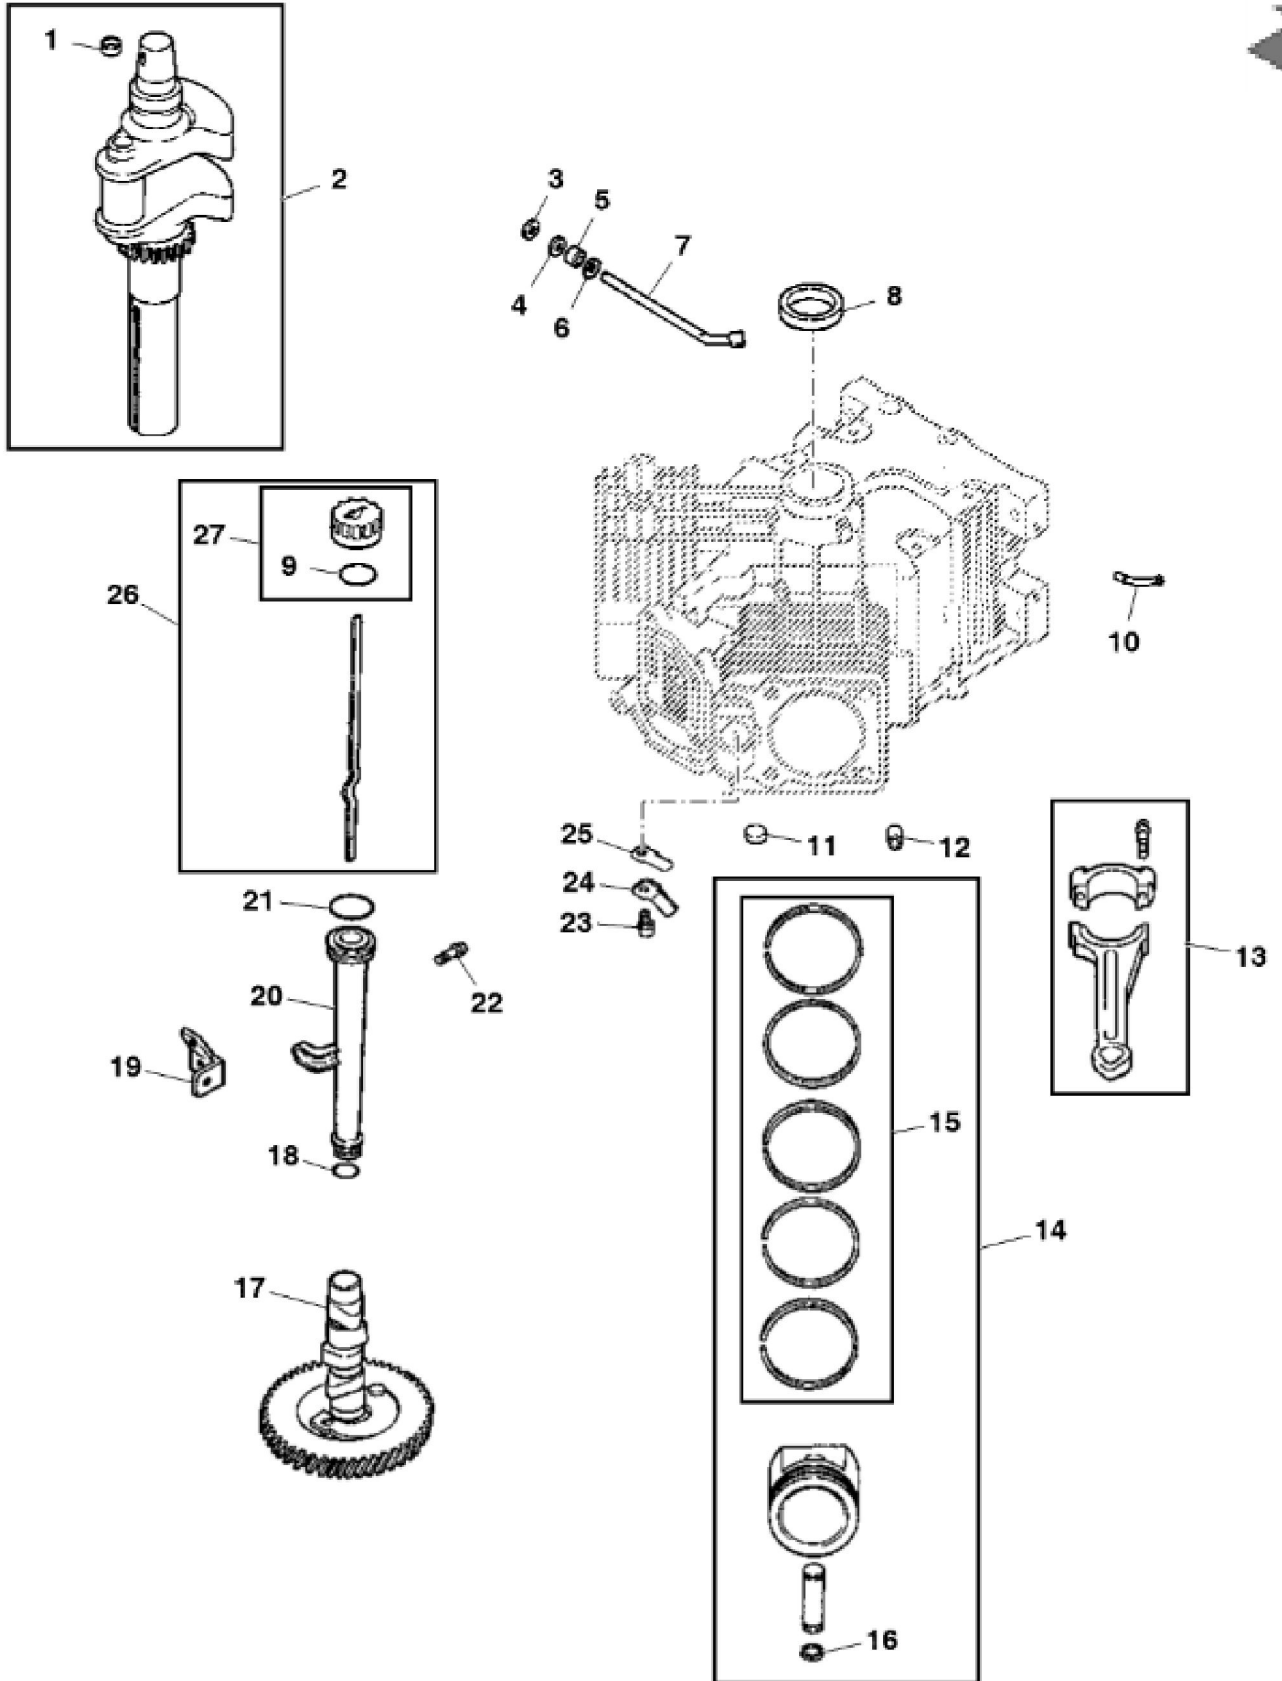

KEY	PART NO.	PART NAME	QTY	REMARKS	
30	M134912	STRAP	1		
31	MIU14033	SCREW	2		
31	MIU12950	SCREW	2	USE WITH MIA12725	
32	M134913	BRACKET	1		
33	M134914	SPACER	1		
..	AM125389	VALVE TRAIN KIT	1	VALVE TRAIN (INCLUDES PARTS MARKED (A))	

KEY	PART NO.	PART NAME	QTY	REMARKS
1	.....	PLUG	1	
2	MIA11868	CRANKSHAFT	1	
3	M143941	SNAP RING	1	
4	M143936	WASHER	1	9 MM
5	M143970	SEAL	1	
6	M143939	WASHER	1	11/32"
7	M148328	SHAFT	1	GOVERNOR CROSS
8	MIU11539	SEAL	1	
9	M148124	O-RING	1	
10	M134898	FITTING	1	
11	M76215	PLUG	1	
12	MIU11251	DOWEL PIN	6	
13	MIU12971	CONNECTING ROD	2	ORDER MIU13923; STD
13	MIU13923	CONNECTING ROD	2	ORDER MIA12812
13	MIA12812	CONNECTING ROD	2	
14	MIA11859	PISTON REPLACEMENT KIT	2	(STD)
14	MIA11863	PISTON REPLACEMENT KIT	2	0.25 mm, ORDER MIA12734; OS
14	MIA12734	PISTON KIT	1	
15	MIA11220	PISTON RING KIT	1	(STD)
15	MIU12970	PISTON RING KIT	1	.25 MM (.010") OS
16	M132341	RETAINER	2	
17	M137492	CAMSHAFT	1	(INCLUDES PARTS MARKED (A))
18	M92193	O-RING	1	
19	M134901	BRACKET	1	
20	MIU11957	TUBE	1	
21	M92194	O-RING	1	
22	19M7373	CAP SCREW	1	M5 X 20
23	M93483	SCREW	2	
24	M134899	RETAINER	2	
25	M134900	BREATHER	2	
26	AM126257	DIPSTICK	1	
27	AM124450	FILLER CAP	1	
..	MIU11545	LUBRICANT	1	(A)
..	AM117019	GEAR KIT	1	