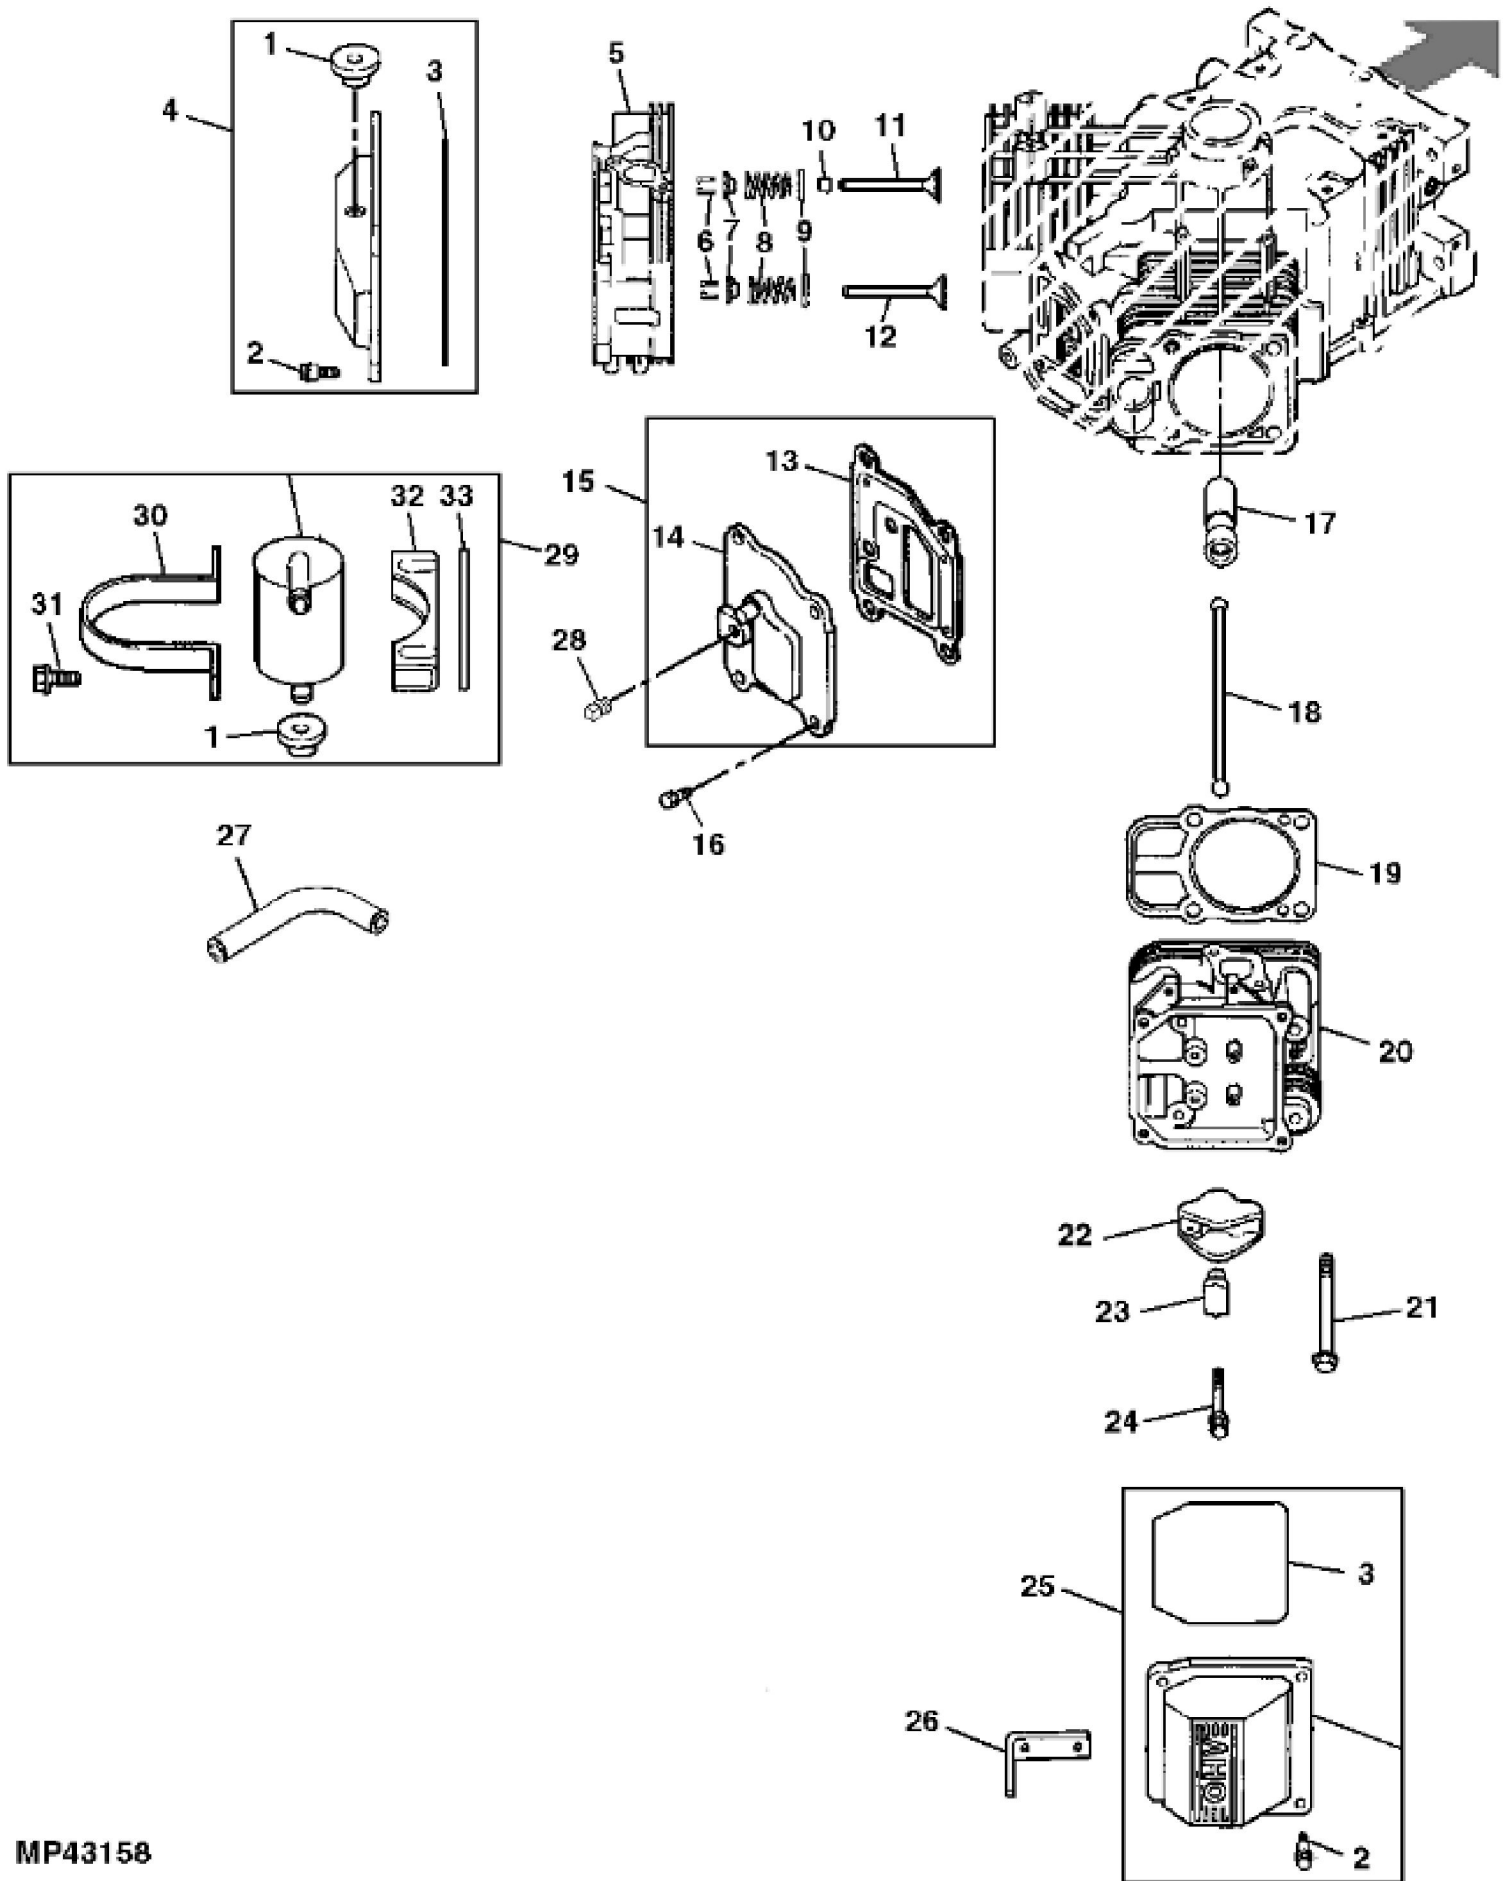

MP43158

KEY	PART NO.	PART NAME	QTY	REMARKS
1	M148338	GROMMET	1	
1	MIU13209	GROMMET	1	USE WITH MIA12725
2	M132402	SCREW	4	
3	MIU11443	O-RING	1	
4	AM134352	VALVE COVER	1	RH, (W/BREATHER)
5	MIU12990	CYLINDER KIT	1	(NO. 1) (INCLUDES (2) M134459, STUD)
6	AM107043	RETAINER	4	(2 PER SET)
7	M92203	CAP	4	
8	M132352	SPRING	4	
9	M43123	RETAINER	4	
10	M146775	SEAL	2	NLA; ORDER MIU14137; VALVE STEM
10	MIU14137	SEAL	2	SUB FOR M92202
10	M92202	SEAL	2	
11	M132353	INTAKE VALVE	2	(STD)
11	M132354	INTAKE VALVE	2	.25 MM (.010") OS
12	M132355	EXHAUST VALVE	2	(STD)
12	M132356	EXHAUST VALVE	2	.25 MM (.010") OS
13	MIU12491	GASKET	1	
14	MIU13510	COVER	1	SUB FOR M148331
15	AM126260	BREATHER	1	
16	37M7131	SCREW	4	M6 X 20
17	MIU13278	VALVE LIFTER	4	SUB FOR MIU12989
18	M132357	PUSH ROD	4	(A)
19	M141731	ENGINE CYLINDER HEAD GASKET	2	
20	MIU12988	CYLINDER KIT	1	(NO. 2) (INCLUDES (2) M134459, STUD)
21	19M7811	SCREW	8	M10 X 90
22	M131133	ROCKER ARM	4	(A)
23	MIU11263	PIVOT	4	(A)
24	19M8290	SCREW	4	M6 X 35
25	AM134290	VALVE COVER	1	(LH)
26	MIU12948	STRAP	1	
27	.....	HOSE	1	BREATHER, (MAKE FROM T57822)
28	15H558	PIPE PLUG	1	1/8"
29	AM126265	KIT	1	NLA; ORDER MIA12725; Breather Separator
29	MIA12725	SEPARATOR KIT	1