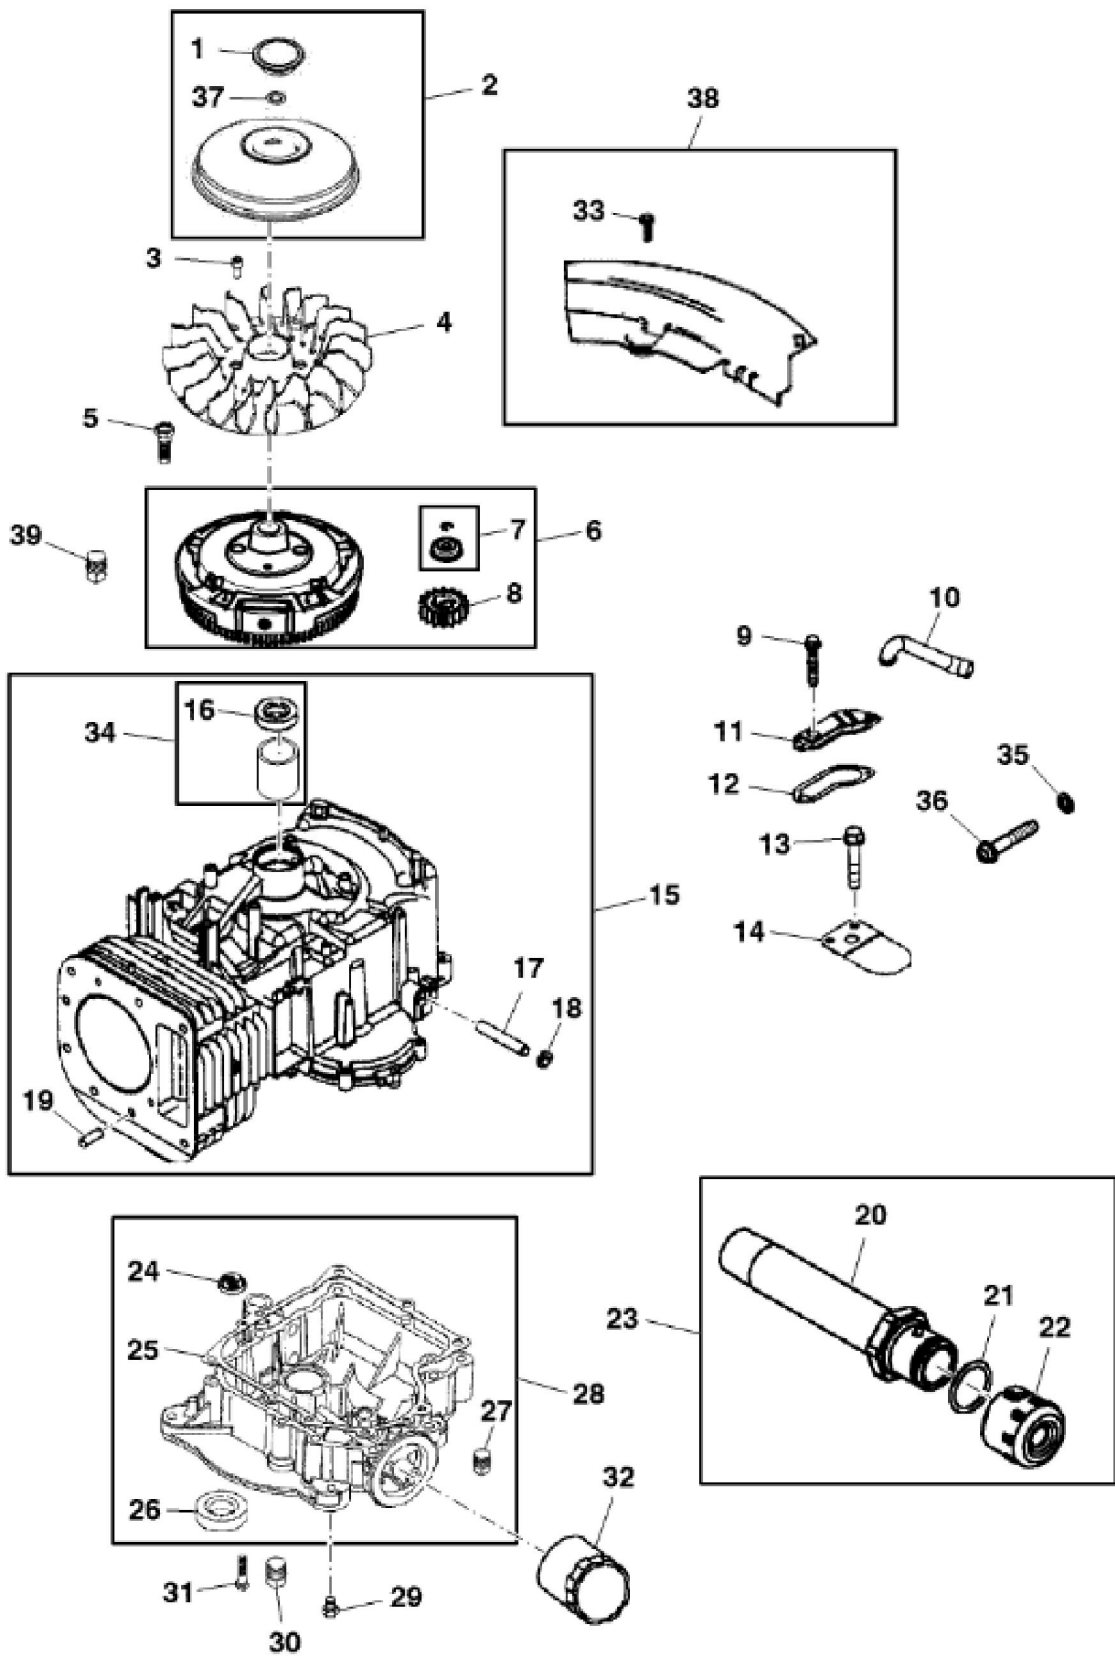

PU13906

KEY	PART NO.	PART NAME	QTY	Serial No.	REMARKS
1	MIA12621	GASOLINE ENGINE	1		MARKED 33R877-0004-G1; ORDER MIA13106; SUB FOR MIA11749, MIA11893, MIA12070, MIA12071, MIA12225, MIA12224, MIA12437 OR MIA12436
1	MIA12859	GASOLINE ENGINE	1		MARKED 33R877-0020-G1; ORDER MIA13106
1	MIA13106	GASOLINE ENGINE	1	____-810000	MARKED 33R877-0025-G1
1	AUC10158	GASOLINE ENGINE	1	810001-____	MARKED 33R877-0027-G1

KEY	PART NO.	PART NAME	QTY	Serial No.	REMARKS
21	T77932	O-RING	1		
22	M144897	CAP	1		
23	AM131611	OIL TUBE	1		
24	MIU12709	SCREEN	1		
25	M147513	GASKET	1		
26	MIU11958	SEAL	1		PTO Side
27	15H638	PIPE PLUG	1		1/8"
28	MIA12717	RESERVOIR	1		SUB FOR AM135143
29	GX24210	SCREW	4		SUB FOR GC00331; Engine Mounting
30	15H623	PIPE PLUG	1		3/8"
31	LG692125	CAP SCREW	10		
32	AM125424	OIL FILTER	1		
33	LG691693	BOLT	1		
34	MIA11778	SEAL KIT	1		SUB FOR LG399265
35	MIU12155	WASHER	1		
36	MIU14366	SCREW	10		SUB FOR MIU11632
37	MIU13976	WASHER	1		
38	MIU11717	GUARD	1		
39	LG690946	DRAIN PLUG	1		