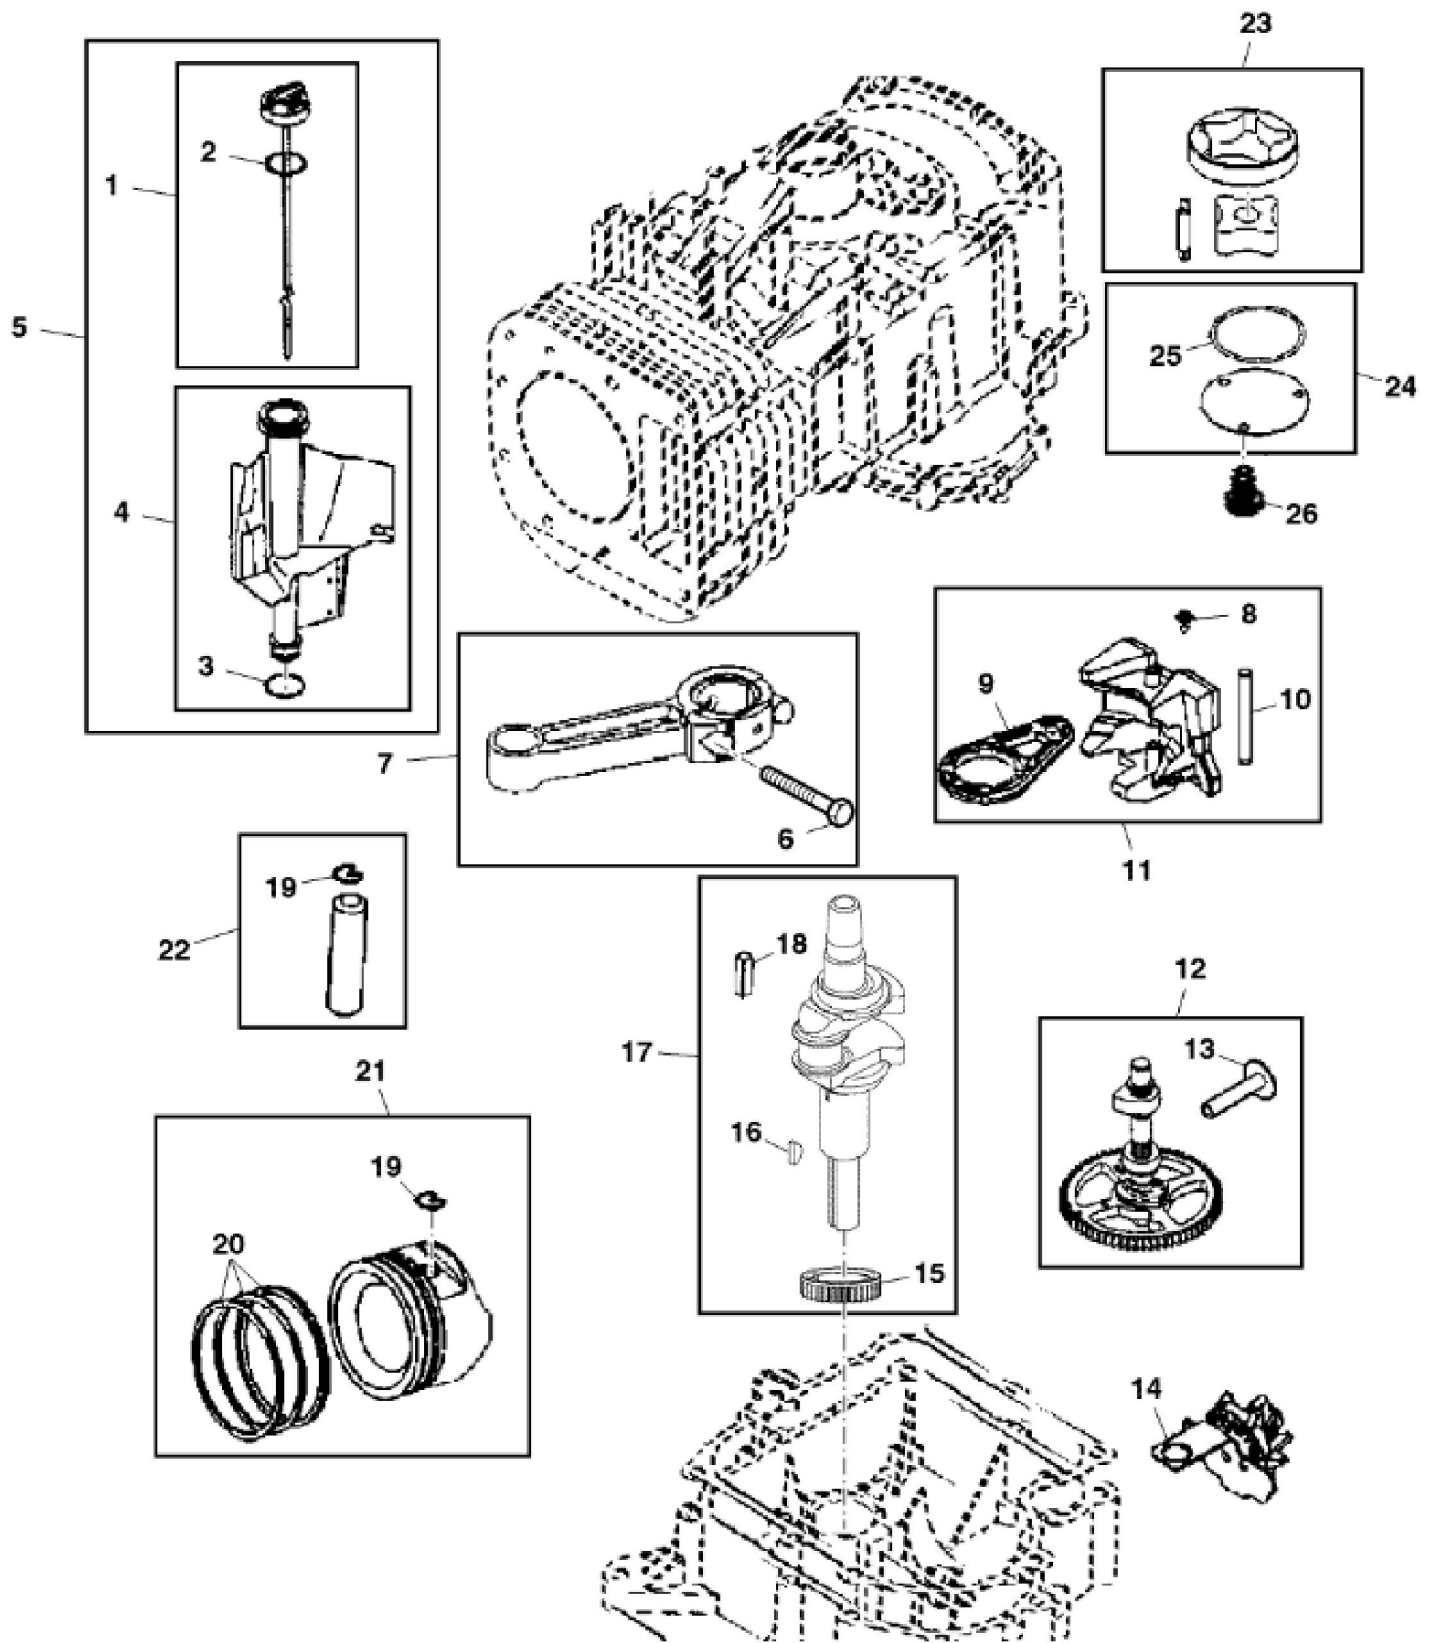

PU13906

KEY	PART NO.	PART NAME	QTY	Serial No.	REMARKS
1	MIA12621	GASOLINE ENGINE	1		MARKED 33R877-0004-G1; ORDER MIA13106; SUB FOR MIA11749, MIA11893, MIA12070, MIA12071, MIA12225, MIA12224, MIA12437 OR MIA12436
1	MIA12859	GASOLINE ENGINE	1		MARKED 33R877-0020-G1; ORDER MIA13106
1	MIA13106	GASOLINE ENGINE	1	____-810000	MARKED 33R877-0025-G1
1	AUC10158	GASOLINE ENGINE	1	810001-____	MARKED 33R877-0027-G1

KEY	PART NO.	PART NAME	QTY	Serial No.	REMARKS
21	T77932	O-RING	1		
22	M144897	CAP	1		
23	AM131611	OIL TUBE	1		
24	MIU12709	SCREEN	1		
25	M147513	GASKET	1		
26	MIU11958	SEAL	1		PTO Side
27	15H638	PIPE PLUG	1		1/8"
28	MIA12717	RESERVOIR	1		SUB FOR AM135143
29	GX24210	SCREW	4		SUB FOR GC00331; Engine Mounting
30	15H623	PIPE PLUG	1		3/8"
31	LG692125	CAP SCREW	10		
32	AM125424	OIL FILTER	1		
33	LG691693	BOLT	1		
34	MIA11778	SEAL KIT	1		SUB FOR LG399265
35	MIU12155	WASHER	1		
36	MIU14366	SCREW	10		SUB FOR MIU11632
37	MIU13976	WASHER	1		
38	MIU11717	GUARD	1		
39	LG690946	DRAIN PLUG	1		