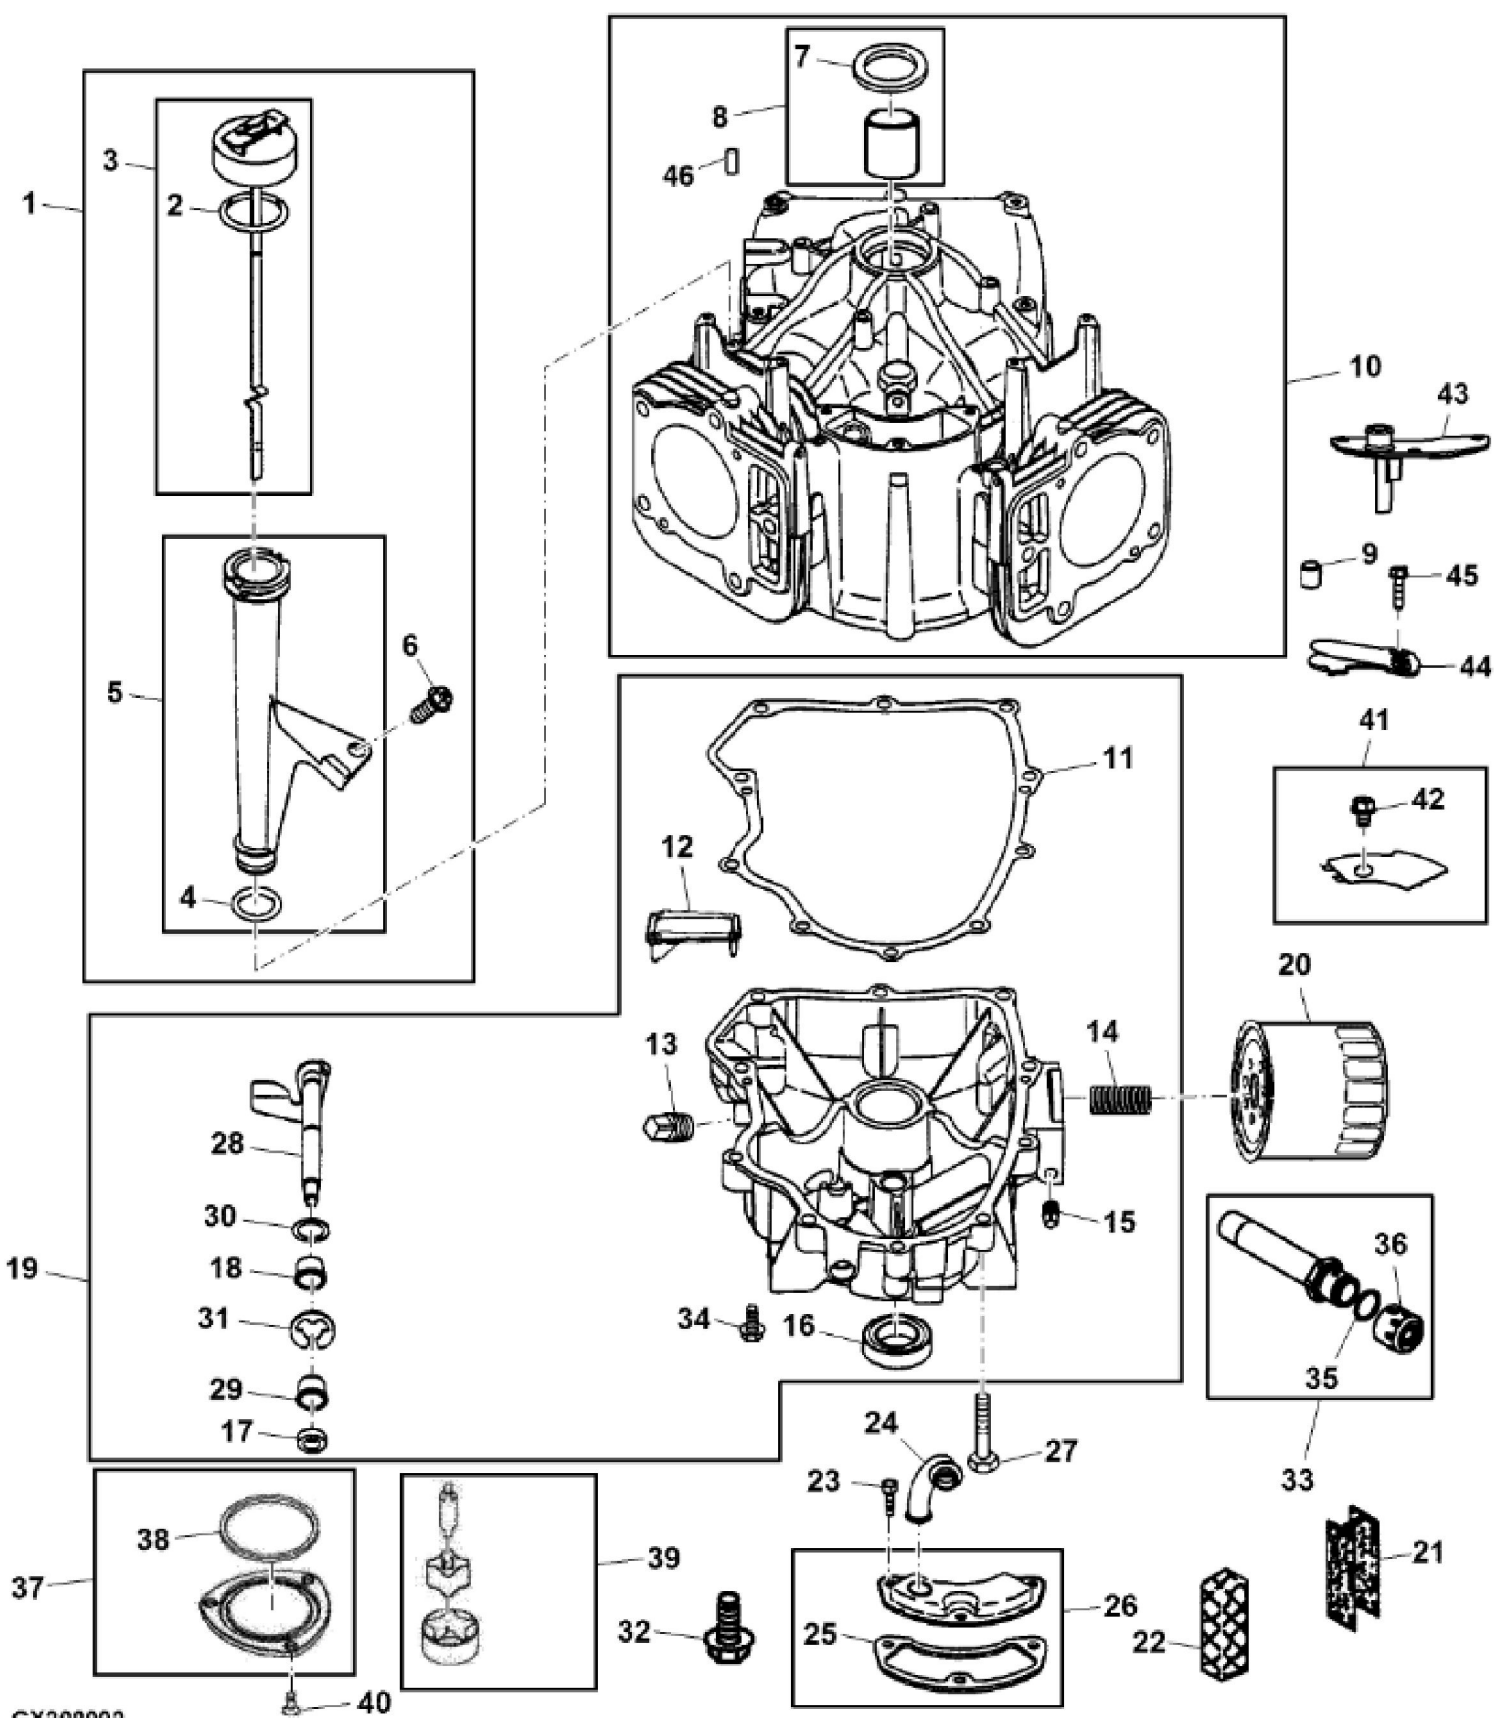

GX308993

KEY	PART NO.	PART NAME	QTY	Serial No.	REMARKS
1	UC11104	DIPSTICK	1		SUB FOR LG499602
2	LG691031	O-RING	1		
3	LG691036	DIPSTICK	1		
4	LG691032	SEAL	1		
5	LG691037	OIL TUBE	1		
6	M153266	SCREW	1		
7	LG391086S	SEAL	1		
8	MIA11778	SEAL KIT	1		
9	LG690959	DOWEL PIN	1		
10	MIA13087	CYLINDER	1	____-500000	(For Australia and USA (Not California)) SUB FOR MIA11345 OR MIA12493
10	MIA13076	CYLINDER	1	500001-700000	(For Australia and USA (Not California)) SUB FOR MIA12510
10	MIA13087	CYLINDER	1	____-200000	(For Canada and Europe) SUB FOR MIA11345 OR MIA12493
10	MIA13076	CYLINDER	1	200001-700000	(For Canada and Europe) SUB FOR MIA12510
10	MIA13087	CYLINDER	1	____-050000	(For California Only) SUB FOR MIA11345 OR MIA12493
10	MIA13076	CYLINDER	1	050001-700000	(For California Only) SUB FOR MIA12510
10	MIA13213	CYLINDER	1	700001-810000	(For Australia and USA (Not California)) (For Canada and Europe) (For California Only)
10	MIA13208	CYLINDER	1	810001-____	(For Australia and USA (Not California)) (For Canada and Europe) (For California Only)
11	MIU14436	GASKET	1	____-700000	SUB FOR MIU13979 AND M150226
11	.....	GASKET	1	700001-____	MF PM37469; Crankcase
12	MIU12140	SCREEN	1		
13	15H623	PIPE PLUG	1		3/8"
14	LG690954	THREADED NIPPLE	1		
15	15H638	PIPE PLUG	1		1/8"
16	MIU11958	SEAL	1		
17	MIU11284	SEAL	1		
18	MIU12503	BUSHING	1		
19	MIA11584	RESERVOIR	1	____-700000	(For Australia and USA (Not California)) (For Canada and Europe) (For California Only) INCLUDES MIA11464, MIU12143 ANDMIU12142