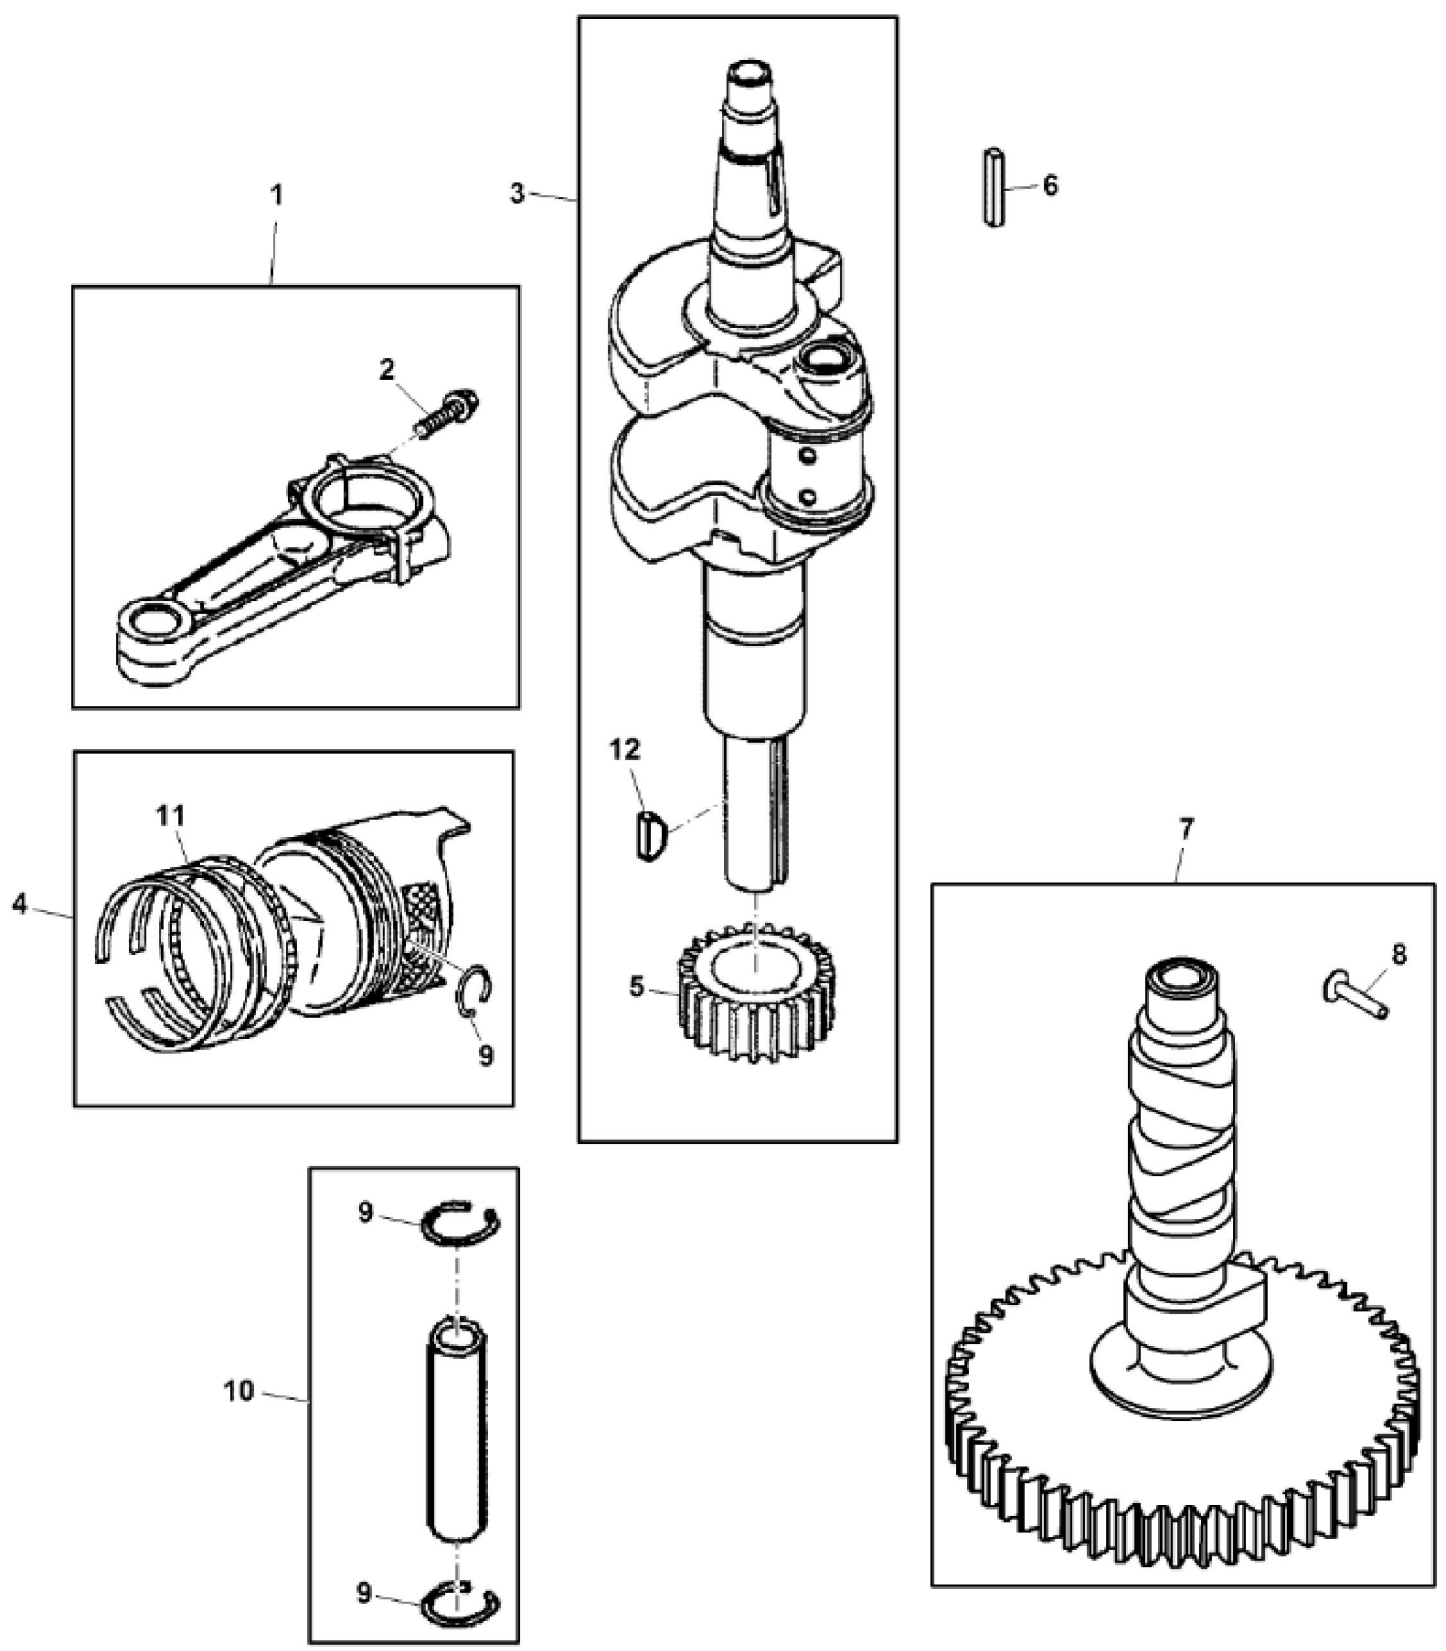

KEY	PART NO.	PART NAME	QTY	Serial No.	REMARKS
19	MIA13209	RESERVOIR	1	700001-____	(For Australia and USA (Not California)) (For Canada and Europe) (For California Only)
20	AM125424	OIL FILTER	1		
21	LG690957	RETAINER	1		
22	MIU11502	BREATHER	1		
23	LG691108	SCREW	3		
24	MIU14443	TUBE	1	700001-____	SUB FOR MIU11280
25	LG690937	GASKET	1		
26	MIA10872	BREATHER	1	____-700000	INCLUDES MIU14443
27	M142896	SCREW	10		
28	LG691045	CRANK	1		
29	M142282	BUSHING	2		
30	M142280	WASHER	1		
31	M142286	RETAINER	1		
32	GX24210	SCREW	4		SUB FOR GC00331
33	AM131611	DRAIN PLUG	1		
34	M145924	TUBE	1		
35	T77932	O-RING	1		
36	M144897	CAP	1		
37	MIA11464	COVER	1		
38	MIU12153	SEAL	1		
39	MIU12143	OIL PUMP	1		
40	MIU12142	SCREW	3		
41	MIA13077	PLATE	1	700001-____	
42	MIU14464	SCREW	1	700001-____	
43	MIU14444	COVER	1	700001-____	
44	MIU14445	VALVE	1	700001-____	
45	MIU14448	SCREW	1	700001-____	
46	UC12131	PIN	1	700001-____	
47	LG692125	CAP SCREW	1		(Not Illustrated)

GX287671