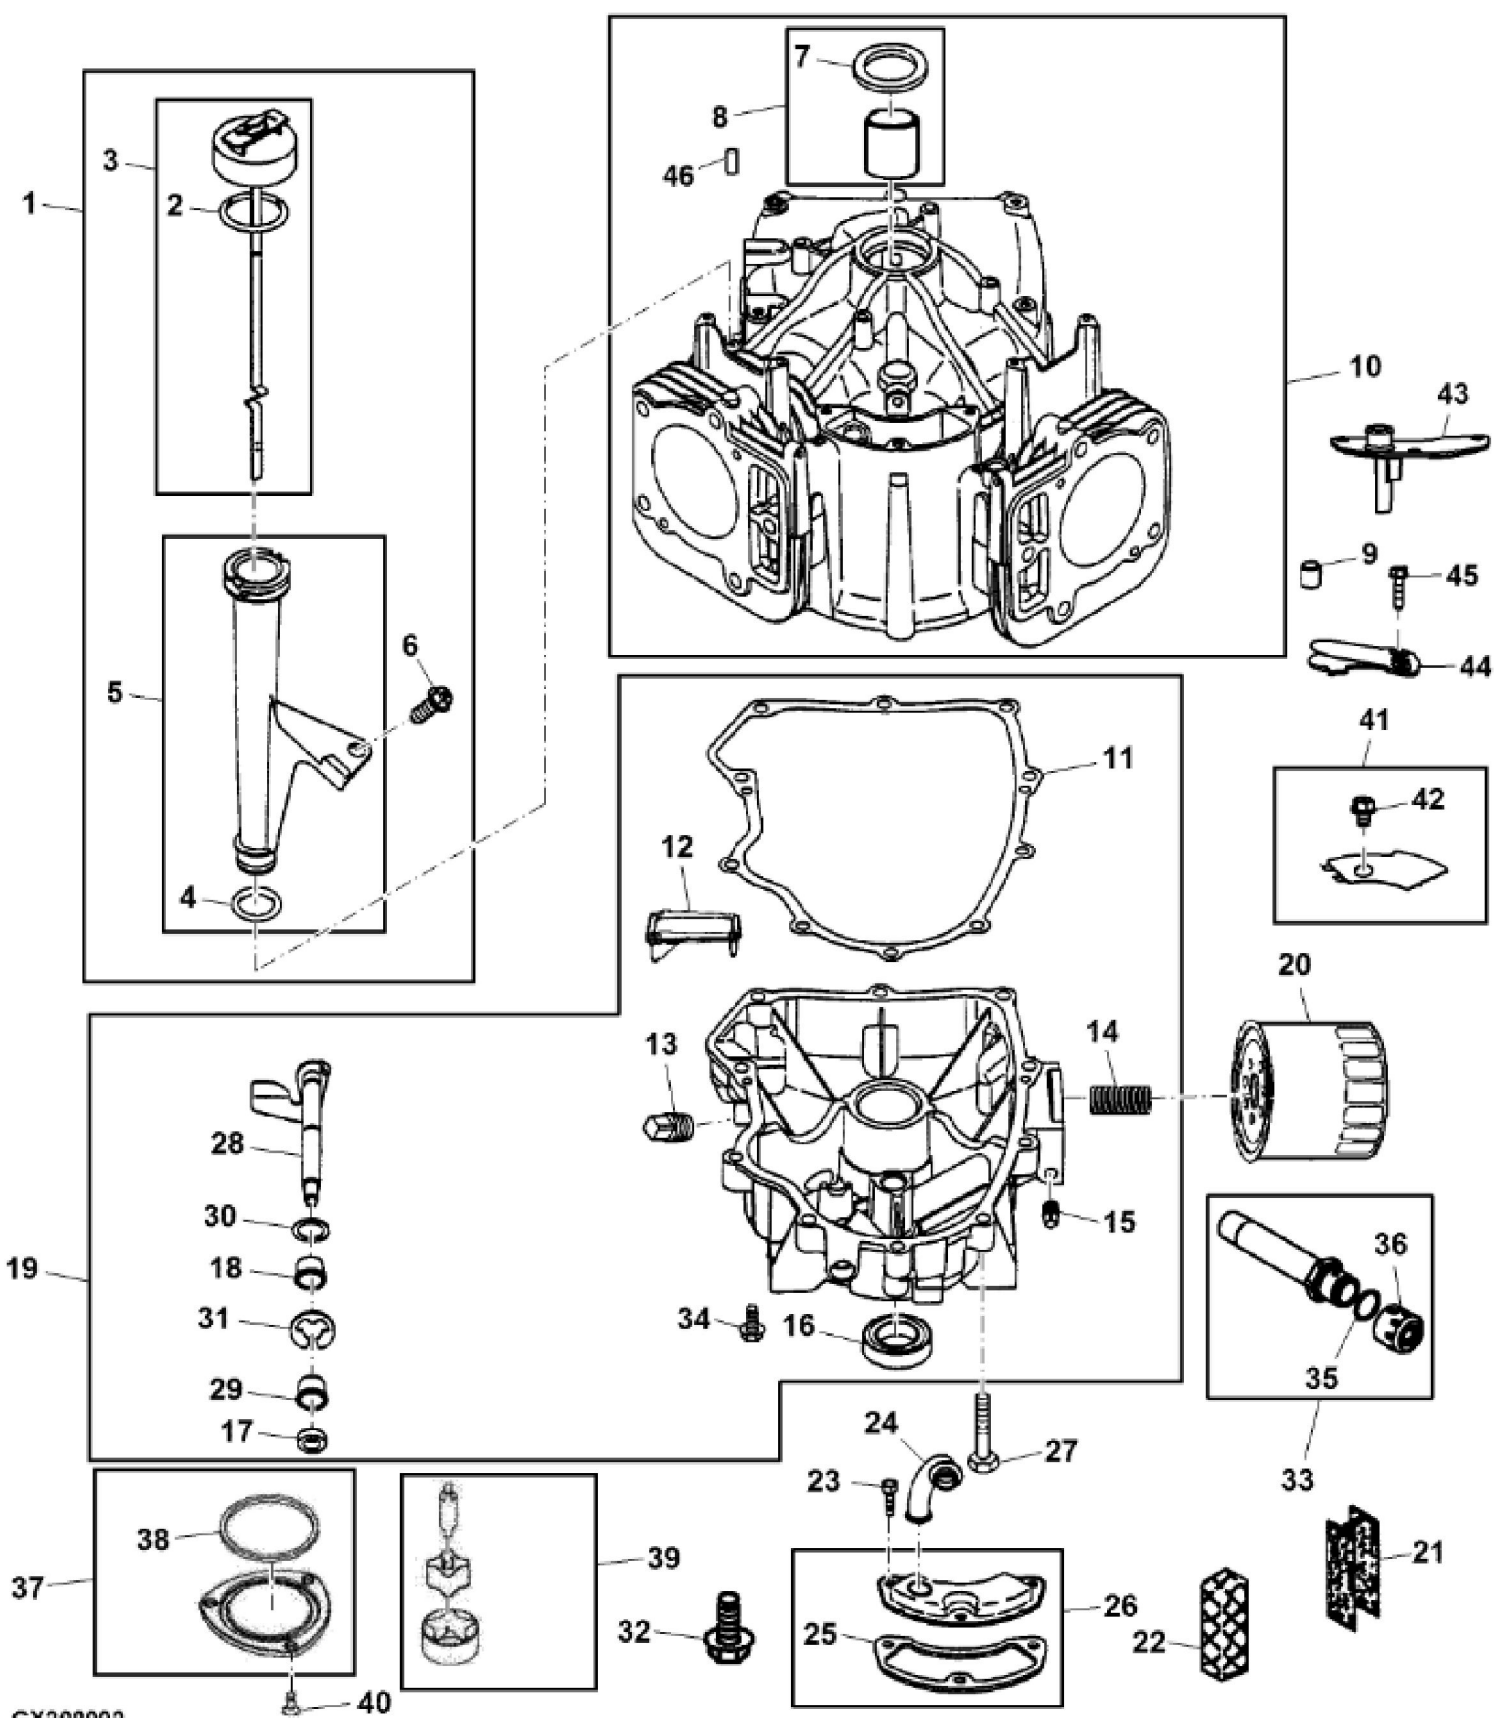

GX308993

KEY	PART NO.	PART NAME	QTY	Serial No.	REMARKS
1	UC11104	DIPSTICK	1		SUB FOR LG499602
2	LG691031	O-RING	1		
3	LG691036	DIPSTICK	1		
4	LG691032	SEAL	1		
5	LG691037	OIL TUBE	1		
6	M153266	SCREW	1		
7	LG391086S	SEAL	1		
8	MIA11778	SEAL KIT	1		
9	LG690959	DOWEL PIN	1		
10	MIA13087	CYLINDER	1	____-500000	(For Australia and USA (Not California)) SUB FOR MIA11345 OR MIA12493
10	MIA13076	CYLINDER	1	500001-700000	(For Australia and USA (Not California)) SUB FOR MIA12510
10	MIA13087	CYLINDER	1	____-200000	(For Canada and Europe) SUB FOR MIA11345 OR MIA12493
10	MIA13076	CYLINDER	1	200001-700000	(For Canada and Europe) SUB FOR MIA12510
10	MIA13087	CYLINDER	1	____-050000	(For California Only) SUB FOR MIA11345 OR MIA12493
10	MIA13076	CYLINDER	1	050001-700000	(For California Only) SUB FOR MIA12510
10	MIA13213	CYLINDER	1	700001-810000	(For Australia and USA (Not California)) (For Canada and Europe) (For California Only)
10	MIA13208	CYLINDER	1	810001-____	(For Australia and USA (Not California)) (For Canada and Europe) (For California Only)
11	MIU14436	GASKET	1	____-700000	SUB FOR MIU13979 AND M150226
11	GASKET	1	700001-____	MF PM37469; Crankcase
12	MIU12140	SCREEN	1		
13	15H623	PIPE PLUG	1		3/8"
14	LG690954	THREADED NIPPLE	1		
15	15H638	PIPE PLUG	1		1/8"
16	MIU11958	SEAL	1		
17	MIU11284	SEAL	1		
18	MIU12503	BUSHING	1		
19	MIA11584	RESERVOIR	1	____-700000	(For Australia and USA (Not California)) (For Canada and Europe) (For California Only) INCLUDES MIA11464, MIU12143 ANDMIU12142