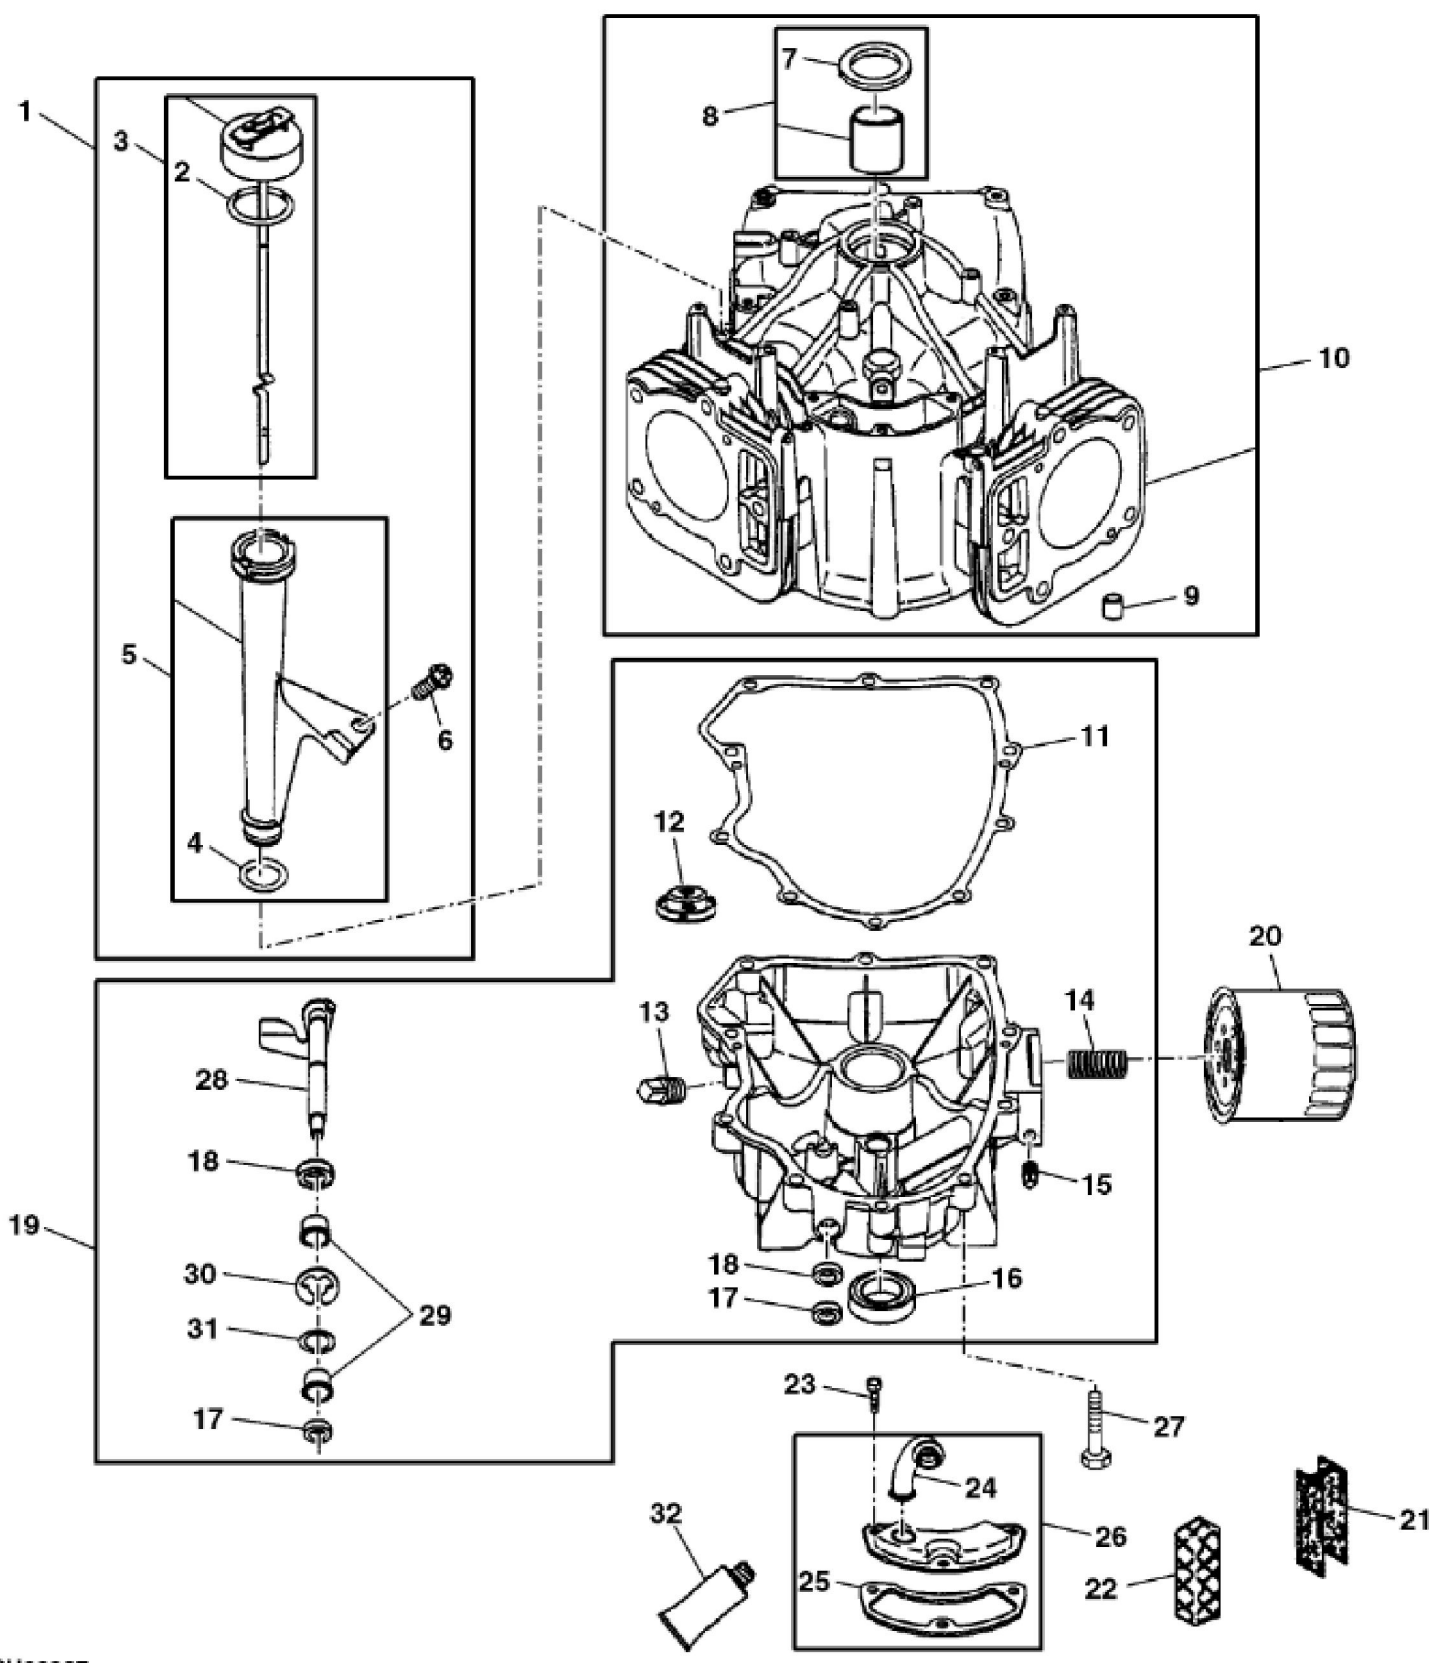

John Deere > Turf And Utility >TRACTOR, LAWN AND GARDEN >D150 - TRACTOR, LAWN AND GARDEN >D150 100 Series Tractor >20 ENGINE GU20940, GU20941 >ST247144 - CYLINDER BLOCK AND DIPSTICK

KEY	PART NO.	PART NAME	QTY	REMARKS
1	UC11104	DIPSTICK	1	SUB FOR LG499602
2	LG691031	O-RING	1	
3	LG691036	DIPSTICK	1	
4	LG691032	SEAL	1	
5	LG691037	OIL TUBE	1	
6	M153266	SCREW	1	
7	LG391086S	SEAL	1	
8	MIA11778	SEAL KIT	1	
9	LG690959	DOWEL PIN	6	
10	MIA11345	CYLINDER BLOCK	1	ORDER MIA12493; MARKED 40H777-0274-G1; 40H777-0285-B1; 40H777-0274-G5 or 40H777-0285-B5
10	MIA13087	CYLINDER	1	SUB FOR APPL MIA12493
..	MIA13076	CYLINDER	1	SUB FOR MIA12510
11	MIU14436	GASKET	1	SUB FOR M150226 AND MIU13979
12	MIU12140	SCREEN	1	
13	15H623	PIPE PLUG	1	3/8"
14	LG690954	THREADED NIPPLE	1	
15	15H638	PIPE PLUG	1	1/8"
16	MIU11958	SEAL	1	
17	MIU11284	SEAL	1	Governor Shaft
18	MIU12503	BUSHING	1	Governor Crank
19	MIA11584	RESERVOIR	1	(Also Includes MIU12143, MIA11464 And (3) MIU12142)
20	AM125424	OIL FILTER	1	
21	LG690957	RETAINER	1	
22	MIU11502	BREATHER	1	
23	37H74	SCREW	3	MARKED 40H777-0274-G1 or 40H777-0285-B1
23	LG691108	SCREW	3	
24	MIU14443	TUBE	1	SUB FOR MIU11280
25	LG690937	GASKET	1	
26	MIA10872	BREATHER	1	
27	M142896	SCREW	10	
28	LG691045	CRANK	1	Governor
29	M142282	BUSHING	2	
30	M142286	RETAINER	1	