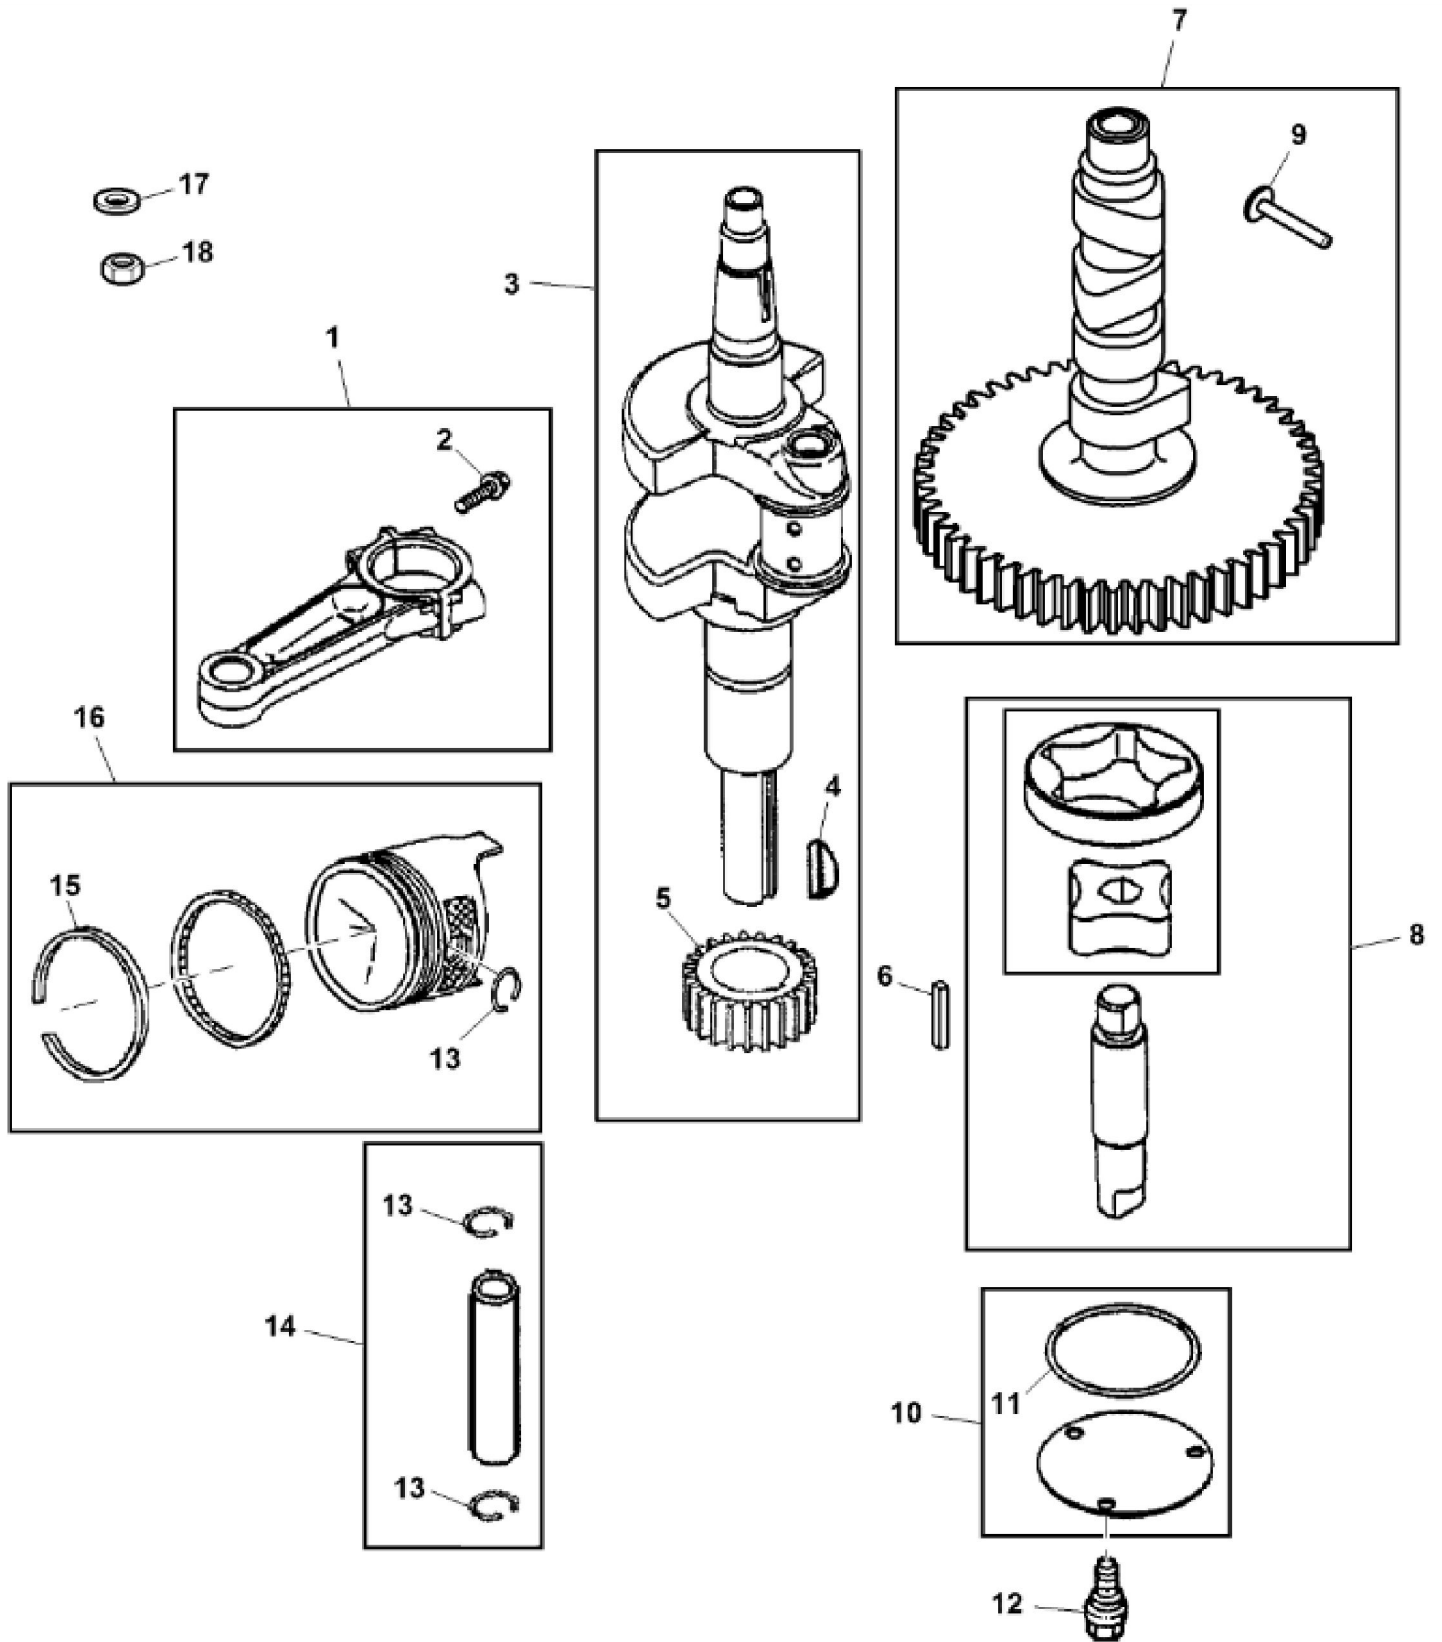

PU08899

KEY	PART NO.	PART NAME	QTY	Serial No.	REMARKS
1	MIA13110	GASOLINE ENGINE	1	____-810000	MARKED 44S977-0026-G1; ORDER AUC10162; SUB FOR MIA12862, MIA12625, MIA11750, MIA11900, MIA12078, MIA12079, MIA12235, MIA12234, MIA12445, MIA12444 OR MIA12623
1	AUC10162	GASOLINE ENGINE	1	810001-____	MARKED 44S977-0029-G1

GX307008

KEY	PART NO.	PART NAME	QTY	Serial No.	REMARKS
1	UC11104	DIPSTICK	1		SUB FOR LG499602
2	LG691031	O-RING	1		
3	LG691036	DIPSTICK	1		
4	LG691032	SEAL	1		
5	LG691037	OIL TUBE	1		
6	M153266	SCREW	1		
7	LG391086S	SEAL	1		
8	MIA11778	SEAL KIT	1		
9	LG690959	DOWEL PIN	6		
10	MIA13076	CYLINDER	1		USE WITH MIA12862; SUB FOR MIA11033 OR MIA12510
10	MIA13213	CYLINDER	1		USE WITH MIA13110
10	MIA13208	CYLINDER	1		USE WITH AUC10162
11	MIU14436	GASKET	1	____-700000	SUB FOR M150226 AND MIU13979
11	.....	GASKET	1	700001-____	MF PM37469; Crankcase
12	MIU12140	SCREEN	1		
13	15H623	PIPE PLUG	1		3/8"
14	LG690954	THREADED NIPPLE	1		
15	15H638	PIPE PLUG	1		1/8"
16	MIU11958	SEAL	1		
17	MIU11284	SEAL	1		Governor Shaft
18	MIU12503	BUSHING	1		Governor Crank
19	MIA11584	RESERVOIR	1		INCLUDES MIA11464, MIU12143 AND LG692125; USE WITH MIA12862
19	MIA13209	RESERVOIR	1		USE WITH MIA13110
20	AM125424	OIL FILTER	1		
21	LG690957	RETAINER	1		
22	MIU11502	BREATHER	1		
23	37H74	SCREW	3	____-020000	
23	LG691108	SCREW	3	020001-____	
24	MIU14443	TUBE	1		SUB FOR MIU11280
25	LG690937	GASKET	1		
26	MIA10872	BREATHER	1	____-200000	INCLUDES MIU14443
27	M142896	SCREW	10		
28	LG691045	CRANK	1		Governor

KEY	PART NO.	PART NAME	QTY	Serial No.	REMARKS
29	M142282	BUSHING	2		
30	M142286	RETAINER	2		
31	M142280	WASHER	1		
32	GX24210	SCREW	4		SUB FOR GC00331; Engine Mounting
33	AM131611	DRAIN PLUG	1		
34	MIU13770	WASHER	1		
35	T77932	O-RING	1		
36	M144897	CAP	1		
37	PM37469	LIQUID GASKET	1		
38	UC12131	PIN	1	810001-_____	
39	LG692125	CAP SCREW	1		(Not Illustrated)