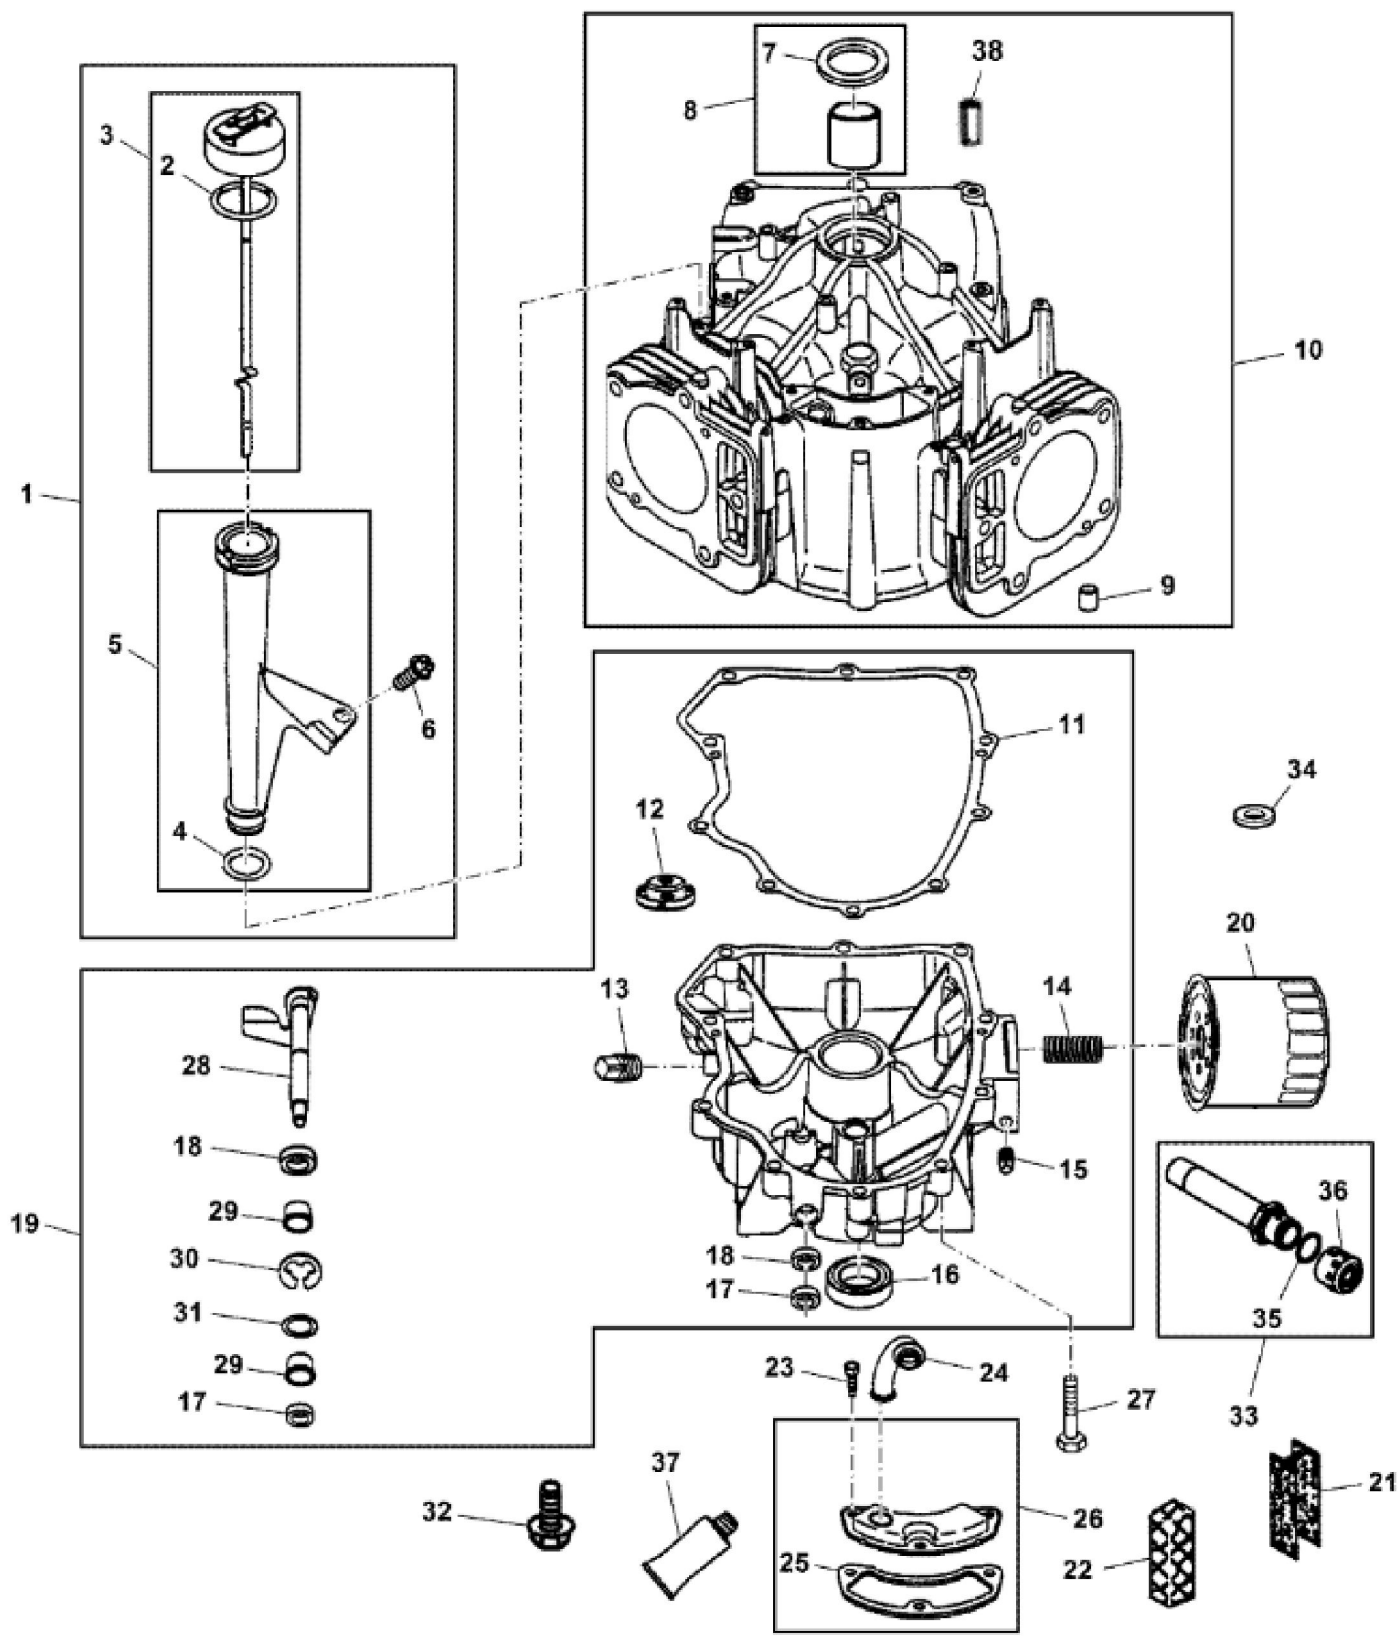

PU08899

KEY	PART NO.	PART NAME	QTY	Serial No.	REMARKS
1	MIA13110	GASOLINE ENGINE	1	____-810000	MARKED 44S977-0026-G1; ORDER AUC10162; SUB FOR MIA12862, MIA12625, MIA11750, MIA11900, MIA12078, MIA12079, MIA12235, MIA12234, MIA12445, MIA12444 OR MIA12623
1	AUC10162	GASOLINE ENGINE	1	810001-____	MARKED 44S977-0029-G1

GX307008

KEY	PART NO.	PART NAME	QTY	Serial No.	REMARKS
1	UC11104	DIPSTICK	1		SUB FOR LG499602
2	LG691031	O-RING	1		
3	LG691036	DIPSTICK	1		
4	LG691032	SEAL	1		
5	LG691037	OIL TUBE	1		
6	M153266	SCREW	1		
7	LG391086S	SEAL	1		
8	MIA11778	SEAL KIT	1		
9	LG690959	DOWEL PIN	6		
10	MIA13076	CYLINDER	1		USE WITH MIA12862; SUB FOR MIA11033 OR MIA12510
10	MIA13213	CYLINDER	1		USE WITH MIA13110
10	MIA13208	CYLINDER	1		USE WITH AUC10162
11	MIU14436	GASKET	1	____-700000	SUB FOR M150226 AND MIU13979
11	.....	GASKET	1	700001-____	MF PM37469; Crankcase
12	MIU12140	SCREEN	1		
13	15H623	PIPE PLUG	1		3/8"
14	LG690954	THREADED NIPPLE	1		
15	15H638	PIPE PLUG	1		1/8"
16	MIU11958	SEAL	1		
17	MIU11284	SEAL	1		Governor Shaft
18	MIU12503	BUSHING	1		Governor Crank
19	MIA11584	RESERVOIR	1		INCLUDES MIA11464, MIU12143 AND LG692125; USE WITH MIA12862
19	MIA13209	RESERVOIR	1		USE WITH MIA13110
20	AM125424	OIL FILTER	1		
21	LG690957	RETAINER	1		
22	MIU11502	BREATHER	1		
23	37H74	SCREW	3	____-020000	
23	LG691108	SCREW	3	020001-____	
24	MIU14443	TUBE	1		SUB FOR MIU11280
25	LG690937	GASKET	1		
26	MIA10872	BREATHER	1	____-200000	INCLUDES MIU14443
27	M142896	SCREW	10		
28	LG691045	CRANK	1		Governor

KEY	PART NO.	PART NAME	QTY	Serial No.	REMARKS
29	M142282	BUSHING	2		
30	M142286	RETAINER	2		
31	M142280	WASHER	1		
32	GX24210	SCREW	4		SUB FOR GC00331; Engine Mounting
33	AM131611	DRAIN PLUG	1		
34	MIU13770	WASHER	1		
35	T77932	O-RING	1		
36	M144897	CAP	1		
37	PM37469	LIQUID GASKET	1		
38	UC12131	PIN	1	810001-_____	
39	LG692125	CAP SCREW	1		(Not Illustrated)