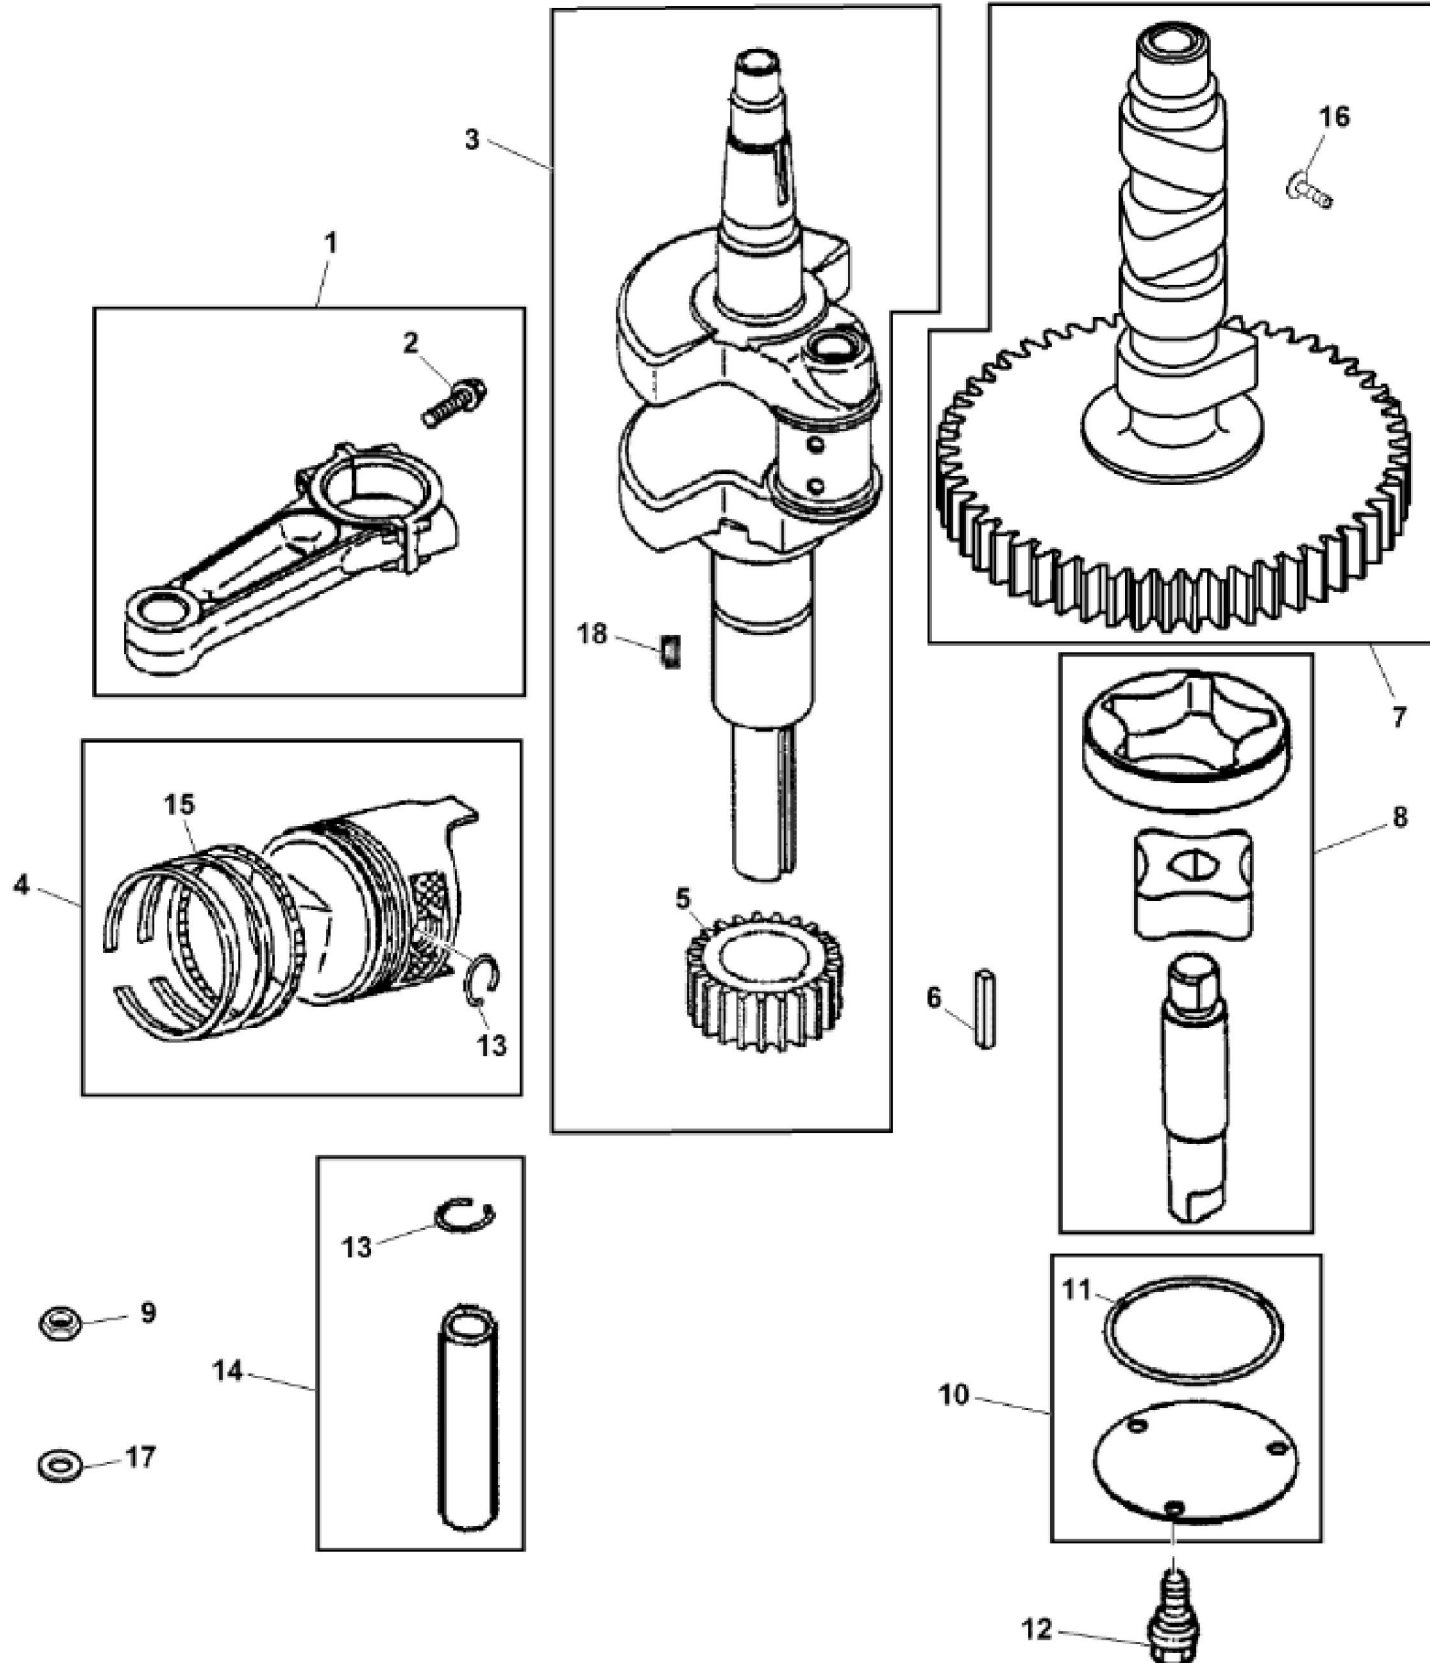

KEY	PART NO.	PART NAME	QTY	Serial No.	REMARKS
1	UC11104	DIPSTICK	1		SUB FOR LG499602
2	LG691031	O-RING	1		
3	LG691036	DIPSTICK	1		
4	LG691032	SEAL	1		
5	LG691037	OIL TUBE	1		
6	M153266	SCREW	1		
7	LG391086S	SEAL	1		
8	MIA11778	SEAL KIT	1		
9	LG690959	DOWEL PIN	6		
10	MIA13076	CYLINDER	1	____-700000	SUB FOR MIA12510 AND MIA11033
10	MIA13213	CYLINDER	1	700001-810000	
10	MIA13208	CYLINDER	1	810001-____	
11	MIU14436	GASKET	1	____-500000	SUB FOR M150226 AND MIU13979
11	GASKET	1	500001-____	MF PM37469; Crankcase
12	MIU12140	SCREEN	1		
13	15H623	PIPE PLUG	1		3/8"
14	LG690954	THREADED NIPPLE	1		
15	15H638	PIPE PLUG	1		1/8"
16	MIU11958	SEAL	1		
17	MIU11284	SEAL	1		Governor Crank
18	MIU12503	BUSHING	1		Governor Crank
19	MIA11584	RESERVOIR	1	____-700000	INCLUDES MIA11464 AND MIU12143
19	MIA13209	RESERVOIR	1	700001-____	
20	AM125424	OIL FILTER	1		
21	LG690957	RETAINER	1		
22	MIU11502	BREATHER	1		
23	37H74	SCREW	3	____-300000	
23	LG691108	SCREW	3	300001-____	
24	MIU14443	TUBE	1		SUB FOR MIU11280
25	LG690937	GASKET	1		
26	MIA10872	BREATHER	1	____-200000	
27	M142896	SCREW	10		
28	LG691045	CRANK	1		Governor
29	M142282	BUSHING	2		
30	M142286	RETAINER	2		

KEY	PART NO.	PART NAME	QTY	Serial No.	REMARKS
31	M142280	WASHER	2		
32	GX24210	SCREW	4		SUB FOR GC00331; Engine Mounting
33	AM131611	DRAIN PLUG	1		Oil Drain
34	TUBE	1		
35	T77932	O-RING	1		
36	M144897	CAP	1		
37	PM37469	LIQUID GASKET	1		
38	LG692125	CAP SCREW	1		
39	MIA11464	COVER	1		
40	MIU12143	OIL PUMP	1		
41	MIU12142	SCREW	3		
42	MIU12153	SEAL	1		
43	UC12131	PIN	1	810001-_____	