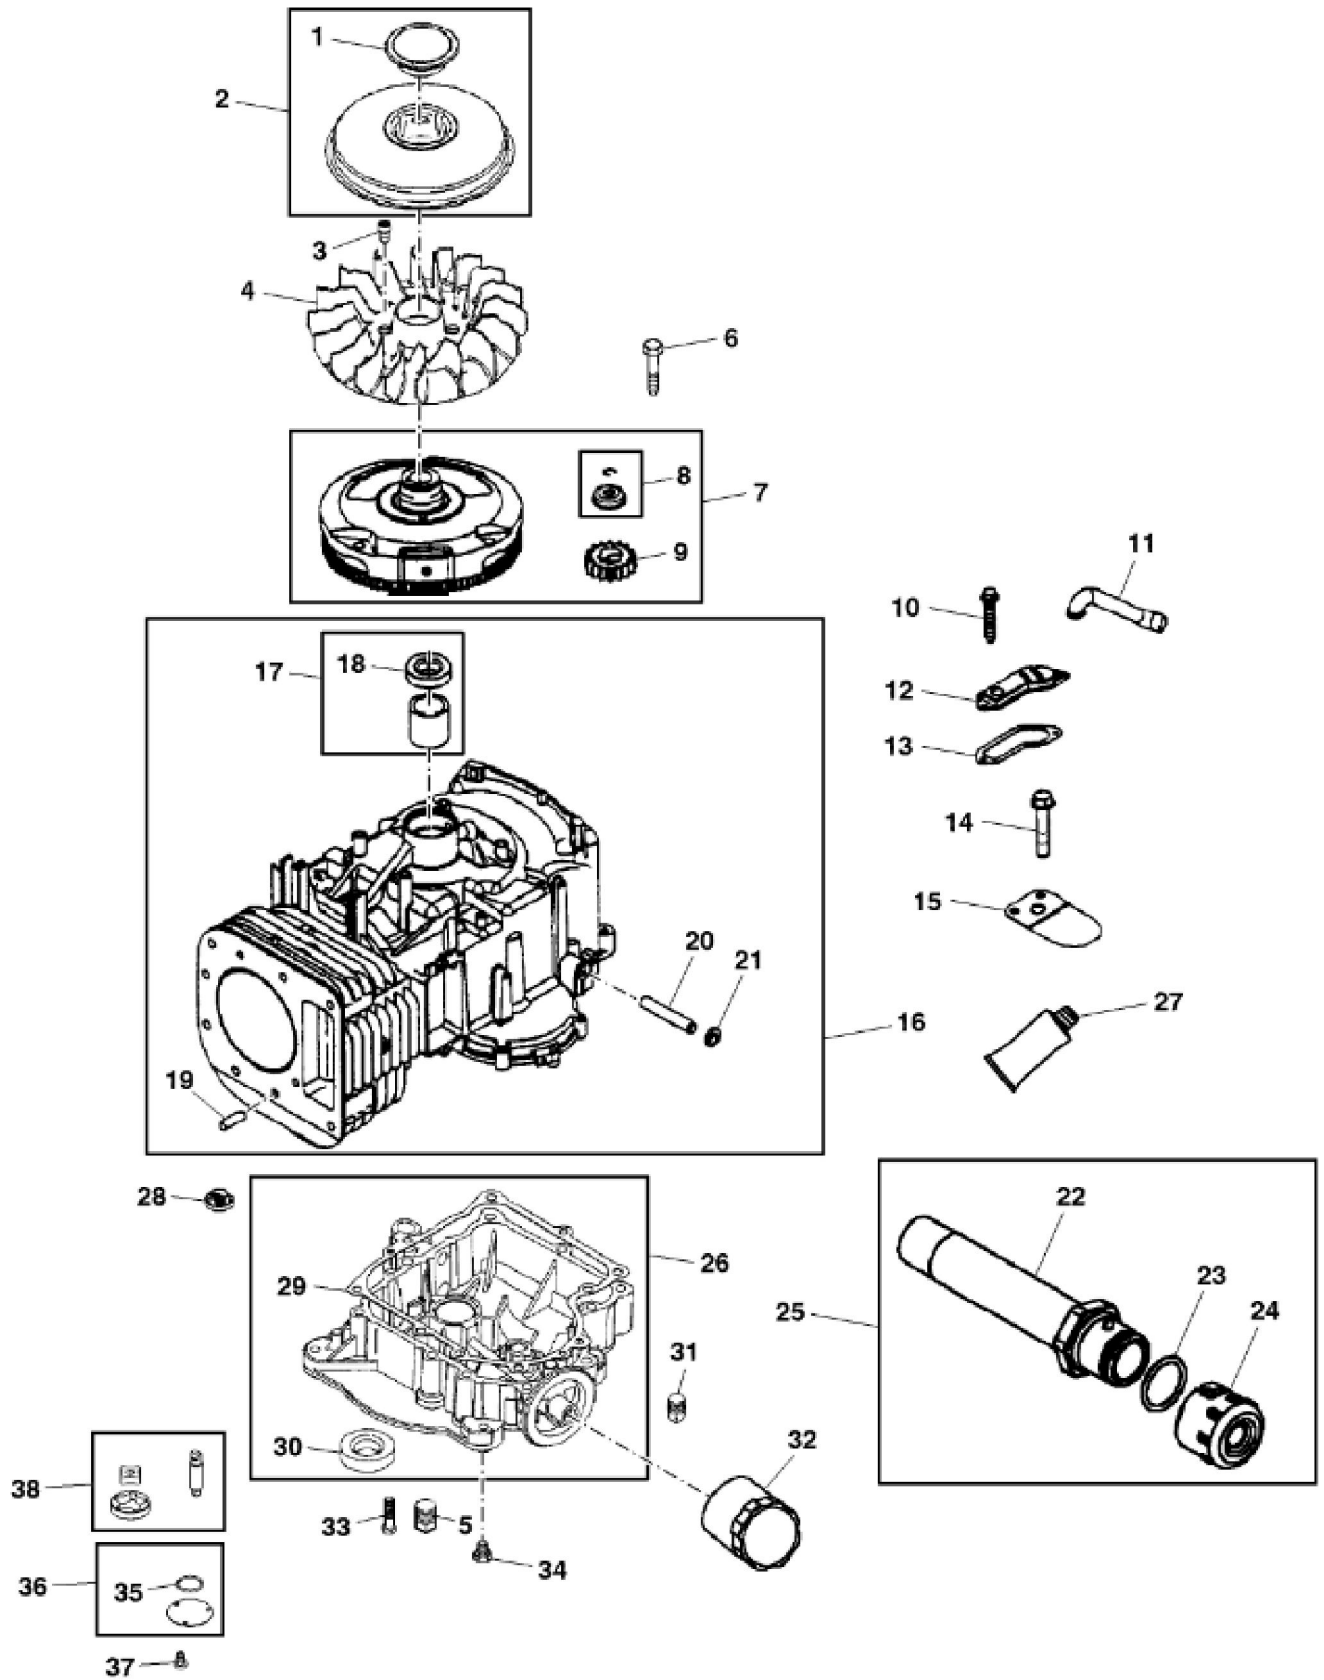

PU02956

KEY	PART NO.	PART NAME	QTY	REMARKS	
1	MIA11889	GASOLINE ENGINE	1	NLA; ORDER MIA12065; MARKED 31P677-0242-B1	
1	MIA12065	GASOLINE ENGINE	1	NLA; ORDER MIA12226	
1	MIA12226	GASOLINE ENGINE	1	NLA; ORDER MIA12438; MARKED 31P677-0244-B1	
1	MIA12438	GASOLINE ENGINE	1	NLA; ORDER MIA12612; MARKED 31P677-0157-B2	
1	MIA12612	GASOLINE ENGINE	1	MARKED 31R977-0005-B1	

KEY	PART NO.	PART NAME	QTY	REMARKS	
31	15H638	PIPE PLUG	1	1/8"	
32	AM125424	OIL FILTER	1		
33	LG692125	CAP SCREW	10		
34	GC00331	BOLT	4	NLA; ORDER GX24210; Engine Mounting	
34	GX24210	SCREW	4		
35	LG690589	SEAL	1		
36	LG499613	COVER	1		
37	MIU11119	SCREW	1	Oil Pump Cover	
38	MIA11172	OIL PUMP	1	Oil	
39	MIA11519	FLYWHEEL KIT	1	(Includes Parts Marked (A)); Not Illustrated	

John Deere > Turf And Utility >TRACTOR, LAWN AND GARDEN >X145 - TRACTOR, LAWN AND GARDEN >X145 100 Series Tractor >20 ENGINE GU21372 >ST247356 - CRANKSHAFT, CONNECTING RODS AND PISTONS

KEY	PART NO.	PART NAME	QTY	REMARKS
1	AM135145	DIPSTICK	1	
2	LG691031	O-RING	1	
3	LG691032	SEAL	1	
4	M152554	DIPSTICK TUBE	1	
5	AM135144	DIPSTICK TUBE	1	
6	MIU11051	SCREW	2	
7	MIA11126	CONNECTING ROD	1	
8	MIU11437	PLUG	1	
9	MIU11436	LINK	2	
10	M152556	PIN	1	
11	MIA10989	COUNTERWEIGHT	1	
12	MIA11377	CAMSHAFT	1	
13	LG690564	TAPPET	2	
14	LG691968	GOVERNOR	1	
15	M147512	GEAR	1	Timing
16	LG691639	SHAFT KEY	1	
17	MIA10982	CRANKSHAFT	1	
17	MIA12499	CRANKSHAFT	1	MARKED 31P677-0157-B2 or 31R977-0005-B1
18	LG222698S	SHAFT KEY	1	SUB FOR MIU12716; Flywheel
18	MIU13972	KEY	1	MARKED 31P677-0157-B2 or 31R977-0005-B1
19	M152553	LOCK	2	
20	MIA10691	PISTON RING KIT	1	Std.
20	MIU11639	PISTON RING KIT	1	.50 MM (.020") , OS
21	MIA11421	PISTON	1	Std.
21	MIA11430	PISTON	1	.50 MM (.020") , OS
22	MIA11423	PISTON PIN	1	
23	MIA11172	OIL PUMP	1	
24	LG499613	COVER	1	
25	LG690589	SEAL	1	
26	MIU11119	SCREW	3	