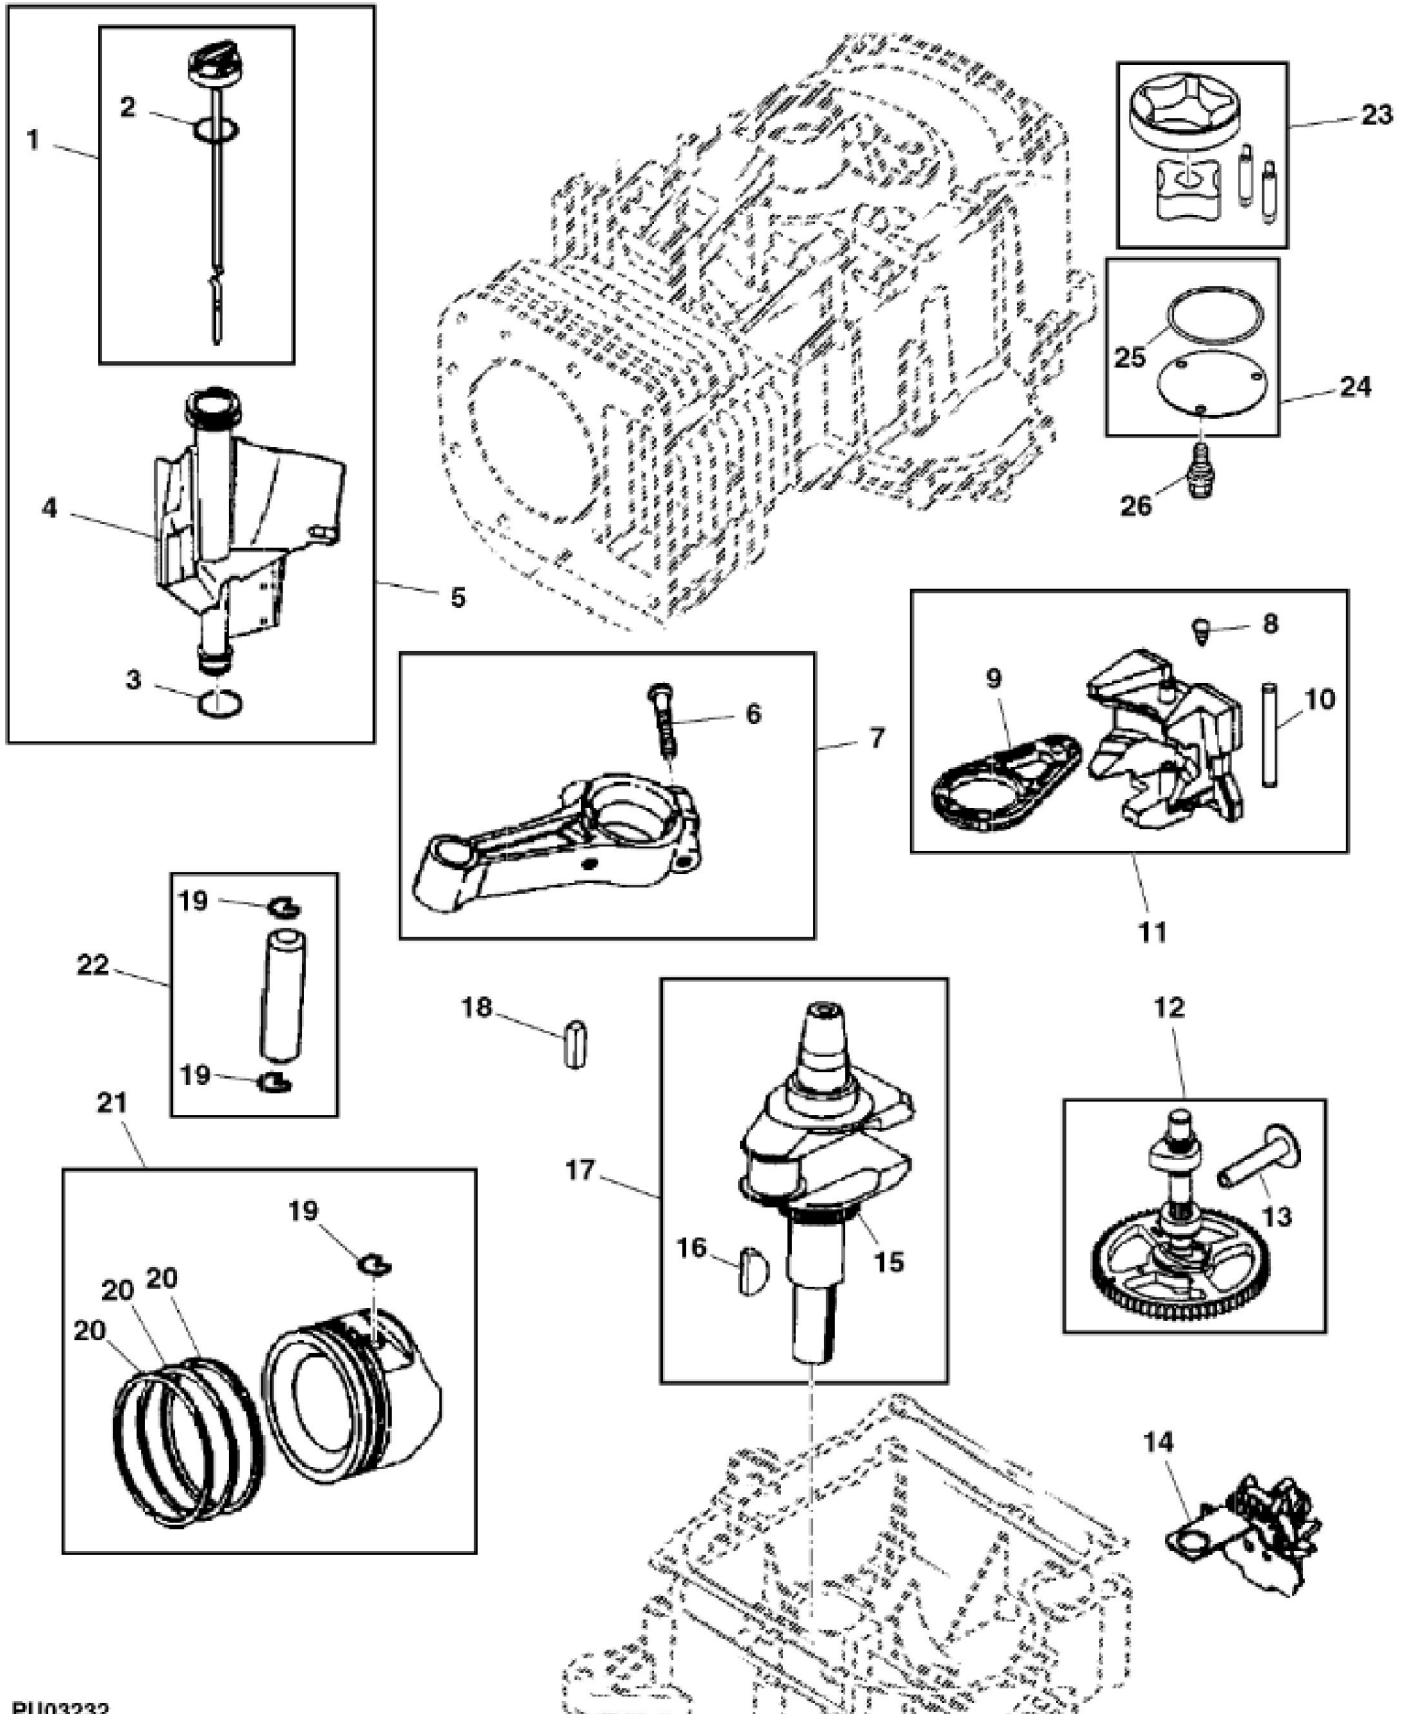

KEY	PART NO.	PART NAME	QTY	REMARKS	
31	15H638	PIPE PLUG	1	1/8"	
32	AM125424	OIL FILTER	1		
33	LG692125	CAP SCREW	10		
34	GC00331	BOLT	4	NLA; ORDER GX24210; Engine Mounting	
34	GX24210	SCREW	4		
35	LG690589	SEAL	1		
36	LG499613	COVER	1		
37	MIU11119	SCREW	1	Oil Pump Cover	
38	MIA11172	OIL PUMP	1	Oil	
39	MIA11519	FLYWHEEL KIT	1	(Includes Parts Marked (A)); Not Illustrated	

John Deere > Turf And Utility >TRACTOR, LAWN AND GARDEN >X145 - TRACTOR, LAWN AND GARDEN >X145 100 Series Tractor >20 ENGINE GU21372 >ST247356 - CRANKSHAFT, CONNECTING RODS AND PISTONS

KEY	PART NO.	PART NAME	QTY	REMARKS
1	AM135145	DIPSTICK	1	
2	LG691031	O-RING	1	
3	LG691032	SEAL	1	
4	M152554	DIPSTICK TUBE	1	
5	AM135144	DIPSTICK TUBE	1	
6	MIU11051	SCREW	2	
7	MIA11126	CONNECTING ROD	1	
8	MIU11437	PLUG	1	
9	MIU11436	LINK	2	
10	M152556	PIN	1	
11	MIA10989	COUNTERWEIGHT	1	
12	MIA11377	CAMSHAFT	1	
13	LG690564	TAPPET	2	
14	LG691968	GOVERNOR	1	
15	M147512	GEAR	1	Timing
16	LG691639	SHAFT KEY	1	
17	MIA10982	CRANKSHAFT	1	
17	MIA12499	CRANKSHAFT	1	MARKED 31P677-0157-B2 or 31R977-0005-B1
18	LG222698S	SHAFT KEY	1	SUB FOR MIU12716; Flywheel
18	MIU13972	KEY	1	MARKED 31P677-0157-B2 or 31R977-0005-B1
19	M152553	LOCK	2	
20	MIA10691	PISTON RING KIT	1	Std.
20	MIU11639	PISTON RING KIT	1	.50 MM (.020") , OS
21	MIA11421	PISTON	1	Std.
21	MIA11430	PISTON	1	.50 MM (.020") , OS
22	MIA11423	PISTON PIN	1	
23	MIA11172	OIL PUMP	1	
24	LG499613	COVER	1	
25	LG690589	SEAL	1	
26	MIU11119	SCREW	3	