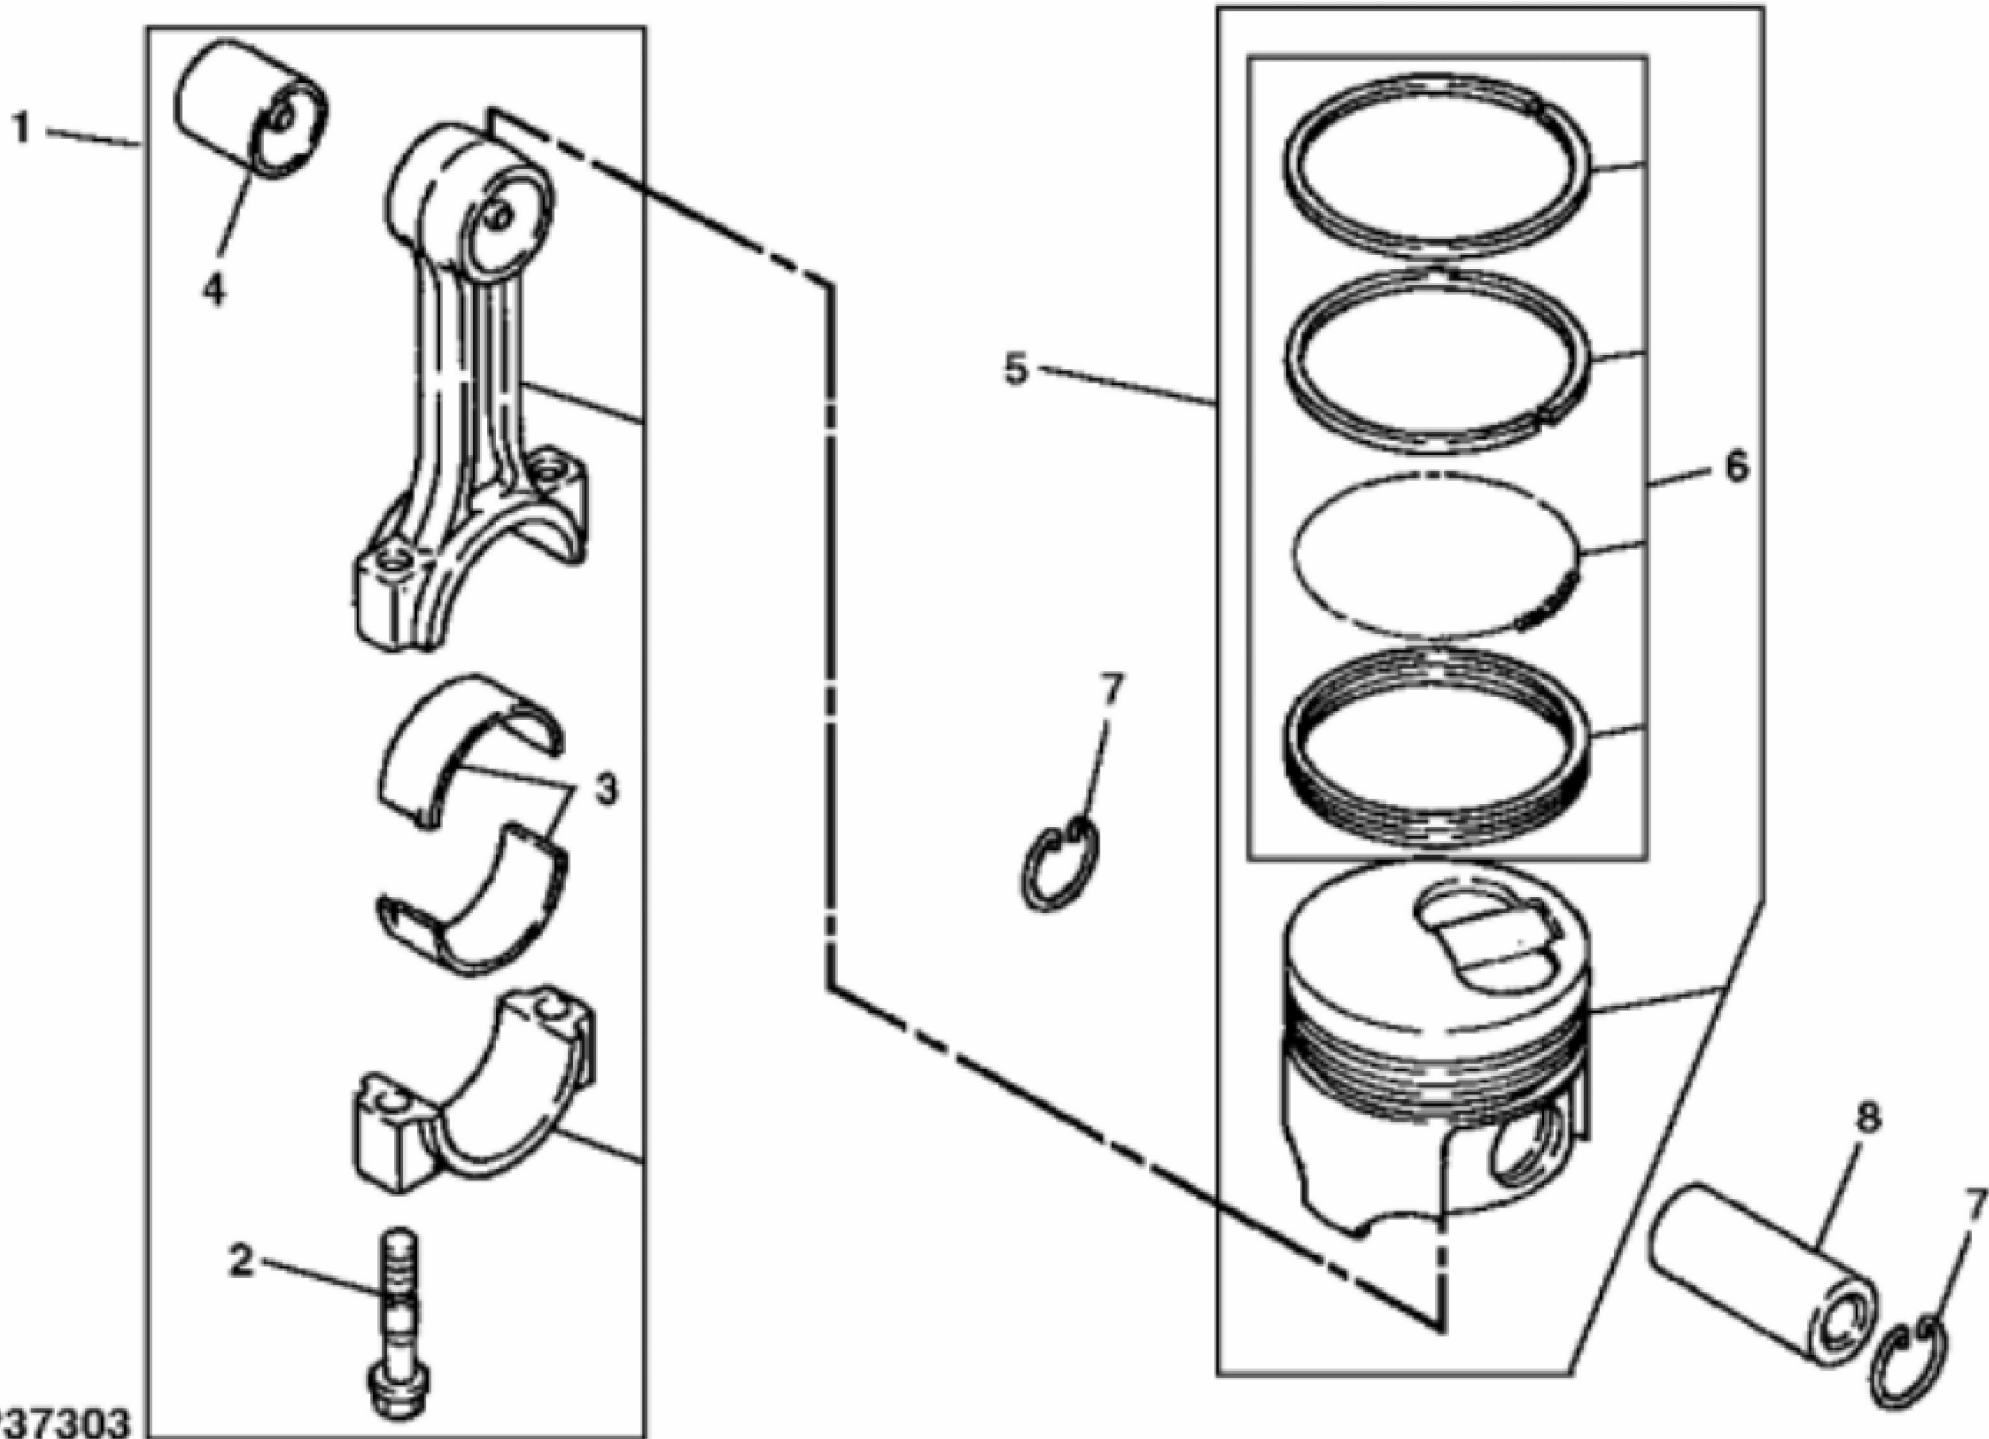

MP42617

KEY	PART NO.	PART NAME	QTY	Serial No.	REMARKS
1	MIU800287	BOLT	14		
2	MIU800288	GASKET	1		NLA; ORDER MIU802005
2	MIU802005	GASKET	1		
3	CH18079	SPRING PIN	2		
4	M811807	PLUG	3		
5	.....	CYLINDER BLOCK	1		
6	MIU800572	CAMSHAFT	1		
7	M87871	BOLT	3		
8	M811882	SHAFT	1		Idle Gear
9	M800006	DOWEL PIN	2		
10	CH10314	PLUG	1		
11	M802255	PIN	2		
12	M802254	PIN	2		
13	MIA880551	BEARING	4		STD
13	AM882418	BEARING KIT	4		0.25 MM (.010") US
14	AM882419	BEARING KIT	2		Thrust
15	M87801	PLUG	1		
16	.....	BEARING CAP	1		
17	M87879	BOLT	8		
18	.....	BEARING CAP	3		
19	MIA880295	CYLINDER BLOCK	1		
20	M811805	PLUG	4		
21	CH10335	PLUG	1		
22	M809593	PLUG	1		
23	MIA11222	ENGINE	1	_____-060000	Not Illustrated; MARKED 3TNV70-AJUV
23	MIA12260	DIESEL ENGINE	1	060001-____	Not Illustrated; MARKED 3TNV70
..	MIA880303	SHORT BLOCK ASSEMBLY	1		NLA; ORDER MIA882683
..	MIA882683	SHORT BLOCK ASSEMBLY	1		

MP37303

KEY	PART NO.	PART NAME	QTY	REMARKS	
1	MIA880289	CONNECTING ROD	3		
2	M811877	BOLT	2		
3	MIA880560	BEARING KIT	1	STD	
3	MIA880565	BEARING	1	0.25 MM (.010") US	
4	M811880	BUSHING	1		
5	MIA880283	PISTON	3	STD	
5	MIA880288	PISTON	3	0.25 MM (.010") OS	
6	MIA880285	PISTON RING KIT	1	STD	
6	MIA880286	PISTON RING KIT	1	0.25 MM (.010") OS	
7	CH11486	RING	6		
8	MIU800313	PISTON PIN	3		

KEY	PART NO.	PART NAME	QTY	Serial No.	REMARKS
1	M87887	BOLT	5		
2	MIA880632	FLYWHEEL	1		
3	M88025	RING GEAR	1		
4	MIA880282	CRANKSHAFT	1		
5	M802255	PIN	1		
6	400R	BALL	1		
7	M87812	SHAFT KEY	1		
8	M811864	GEAR	1		
9	M802254	PIN	2		
10	MIU800069	PULLEY	1		
11	M800308	WASHER	1		
12	MIU801499	BOLT	1		
13	MIA880302	HOUSING	1		
14	MIU800347	SEAL	1		
15	19M7402	CAP SCREW	3		M10 X 25
16	M87826	BOLT	10		
17	M802255	PIN	2		
18	M800011	BOLT	7		
19	MIU801495	FLANGE	1		ORDER MIU804163
19	MIU804163	FLANGE	1		
20	19M7402	CAP SCREW	4		M10 X 25
21	MIU800331	SHAFT	1	____-060000	
21	MIU13920	SHAFT	1	060001-____	