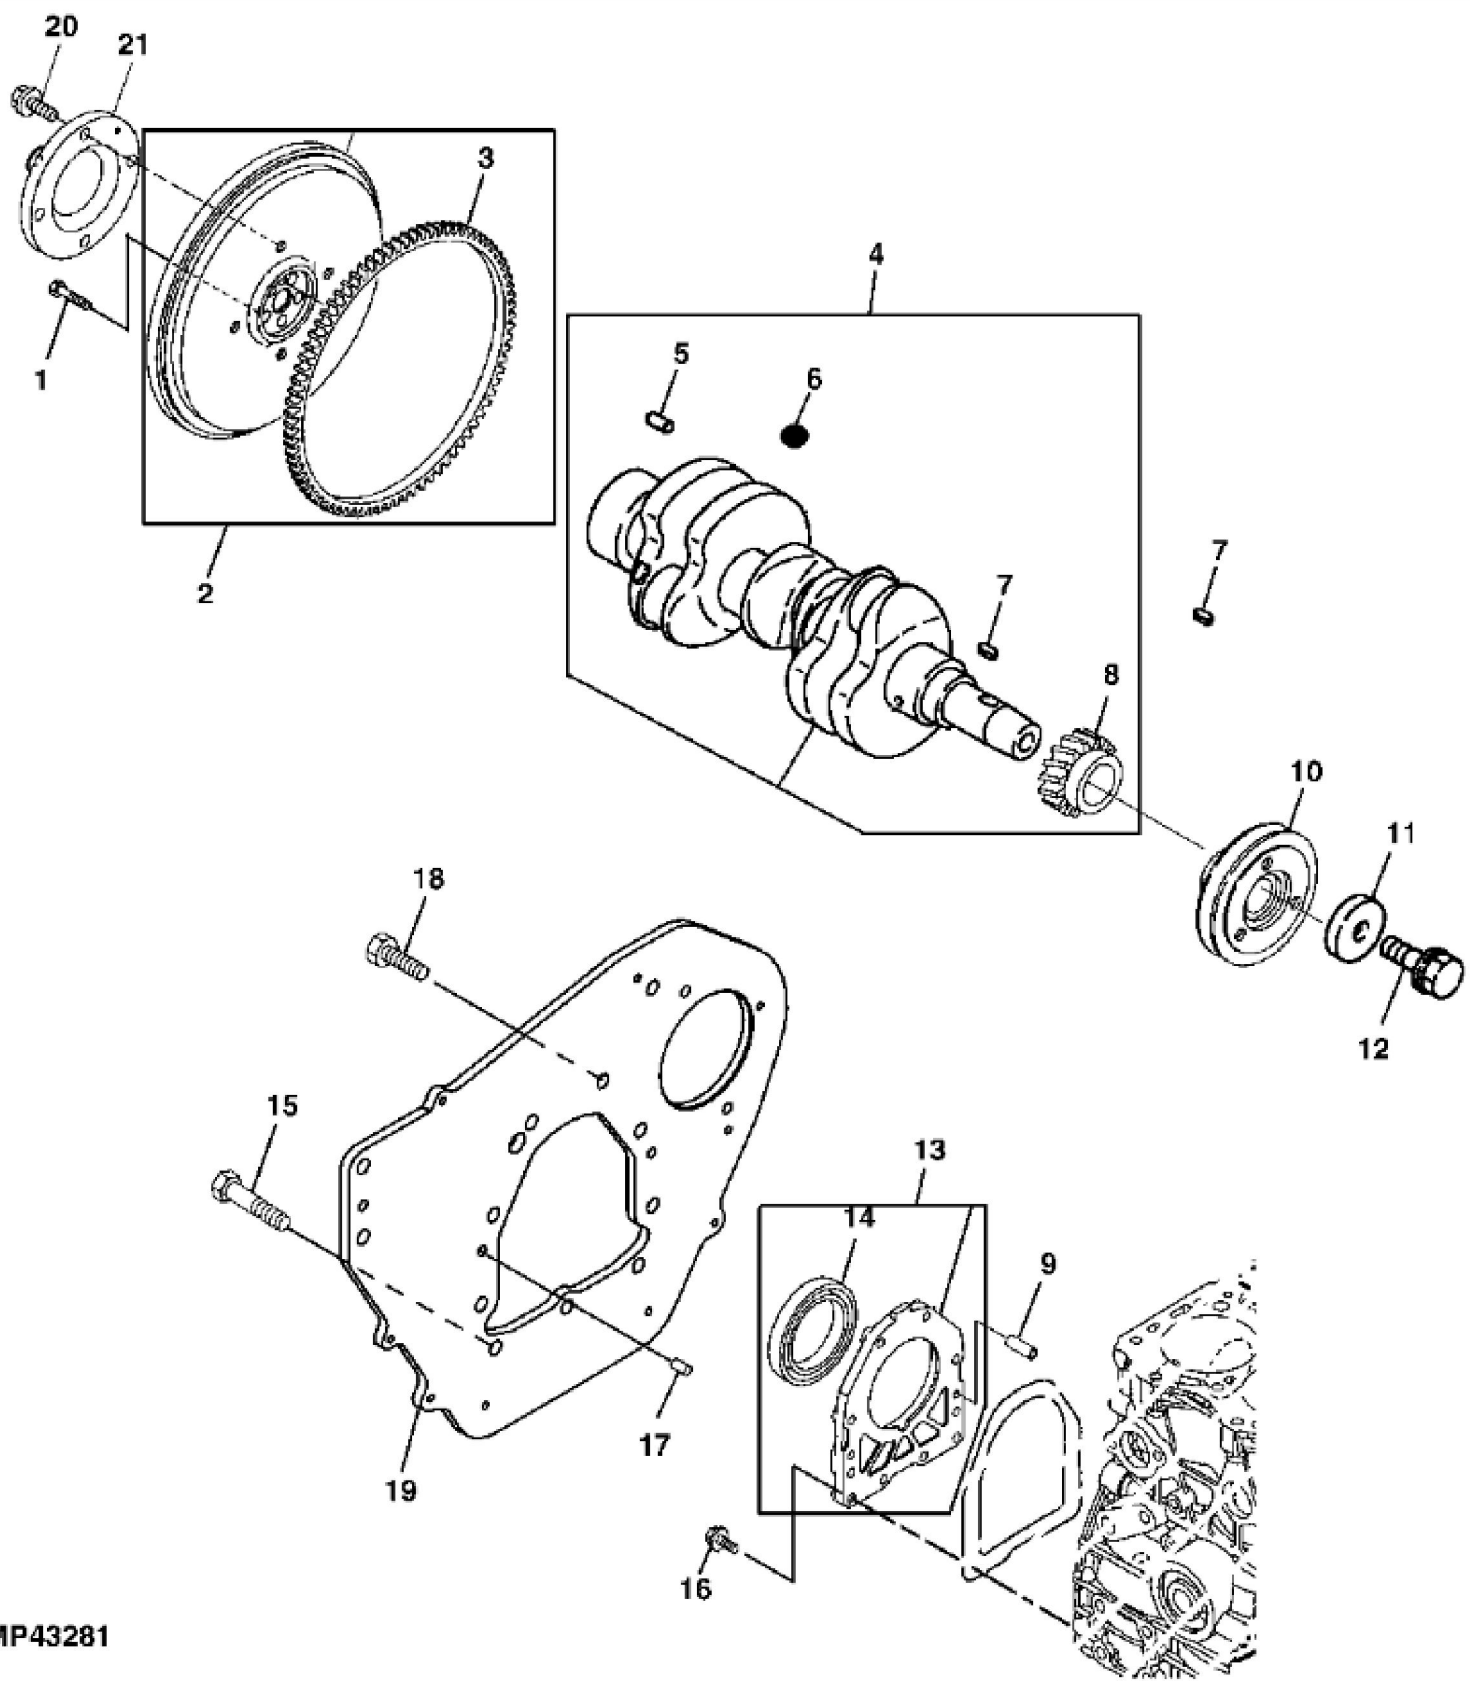

MP42617

KEY	PART NO.	PART NAME	QTY	Serial No.	REMARKS
1	MIU800287	BOLT	14		
2	MIU800288	GASKET	1		NLA; ORDER MIU802005
2	MIU802005	GASKET	1		
3	CH18079	SPRING PIN	2		
4	M811807	PLUG	3		
5	.....	CYLINDER BLOCK	1		
6	MIU800572	CAMSHAFT	1		
7	M87871	BOLT	3		
8	M811882	SHAFT	1		Idle Gear
9	M800006	DOWEL PIN	2		
10	CH10314	PLUG	1		
11	M802255	PIN	2		
12	M802254	PIN	2		
13	MIA880551	BEARING	4		STD
13	AM882418	BEARING KIT	4		0.25 MM (.010") US
14	AM882419	BEARING KIT	2		Thrust
15	M87801	PLUG	1		
16	.....	BEARING CAP	1		
17	M87879	BOLT	8		
18	.....	BEARING CAP	3		
19	MIA880295	CYLINDER BLOCK	1		
20	M811805	PLUG	4		
21	CH10335	PLUG	1		
22	M809593	PLUG	1		
23	MIA11222	ENGINE	1	_____-060000	Not Illustrated; MARKED 3TNV70-AJUV
23	MIA12260	DIESEL ENGINE	1	060001-____	Not Illustrated; MARKED 3TNV70
..	MIA880303	SHORT BLOCK ASSEMBLY	1		NLA; ORDER MIA882683
..	MIA882683	SHORT BLOCK ASSEMBLY	1		

MP37303

KEY	PART NO.	PART NAME	QTY	REMARKS	
1	MIA880289	CONNECTING ROD	3		
2	M811877	BOLT	2		
3	MIA880560	BEARING KIT	1	STD	
3	MIA880565	BEARING	1	0.25 MM (.010") US	
4	M811880	BUSHING	1		
5	MIA880283	PISTON	3	STD	
5	MIA880288	PISTON	3	0.25 MM (.010") OS	
6	MIA880285	PISTON RING KIT	1	STD	
6	MIA880286	PISTON RING KIT	1	0.25 MM (.010") OS	
7	CH11486	RING	6		
8	MIU800313	PISTON PIN	3		

KEY	PART NO.	PART NAME	QTY	Serial No.	REMARKS
1	M87887	BOLT	5		
2	MIA880632	FLYWHEEL	1		
3	M88025	RING GEAR	1		
4	MIA880282	CRANKSHAFT	1		
5	M802255	PIN	1		
6	400R	BALL	1		
7	M87812	SHAFT KEY	1		
8	M811864	GEAR	1		
9	M802254	PIN	2		
10	MIU800069	PULLEY	1		
11	M800308	WASHER	1		
12	MIU801499	BOLT	1		
13	MIA880302	HOUSING	1		
14	MIU800347	SEAL	1		
15	19M7402	CAP SCREW	3		M10 X 25
16	M87826	BOLT	10		
17	M802255	PIN	2		
18	M800011	BOLT	7		
19	MIU801495	FLANGE	1		ORDER MIU804163
19	MIU804163	FLANGE	1		
20	19M7402	CAP SCREW	4		M10 X 25
21	MIU800331	SHAFT	1	____-060000	
21	MIU13920	SHAFT	1	060001-____	