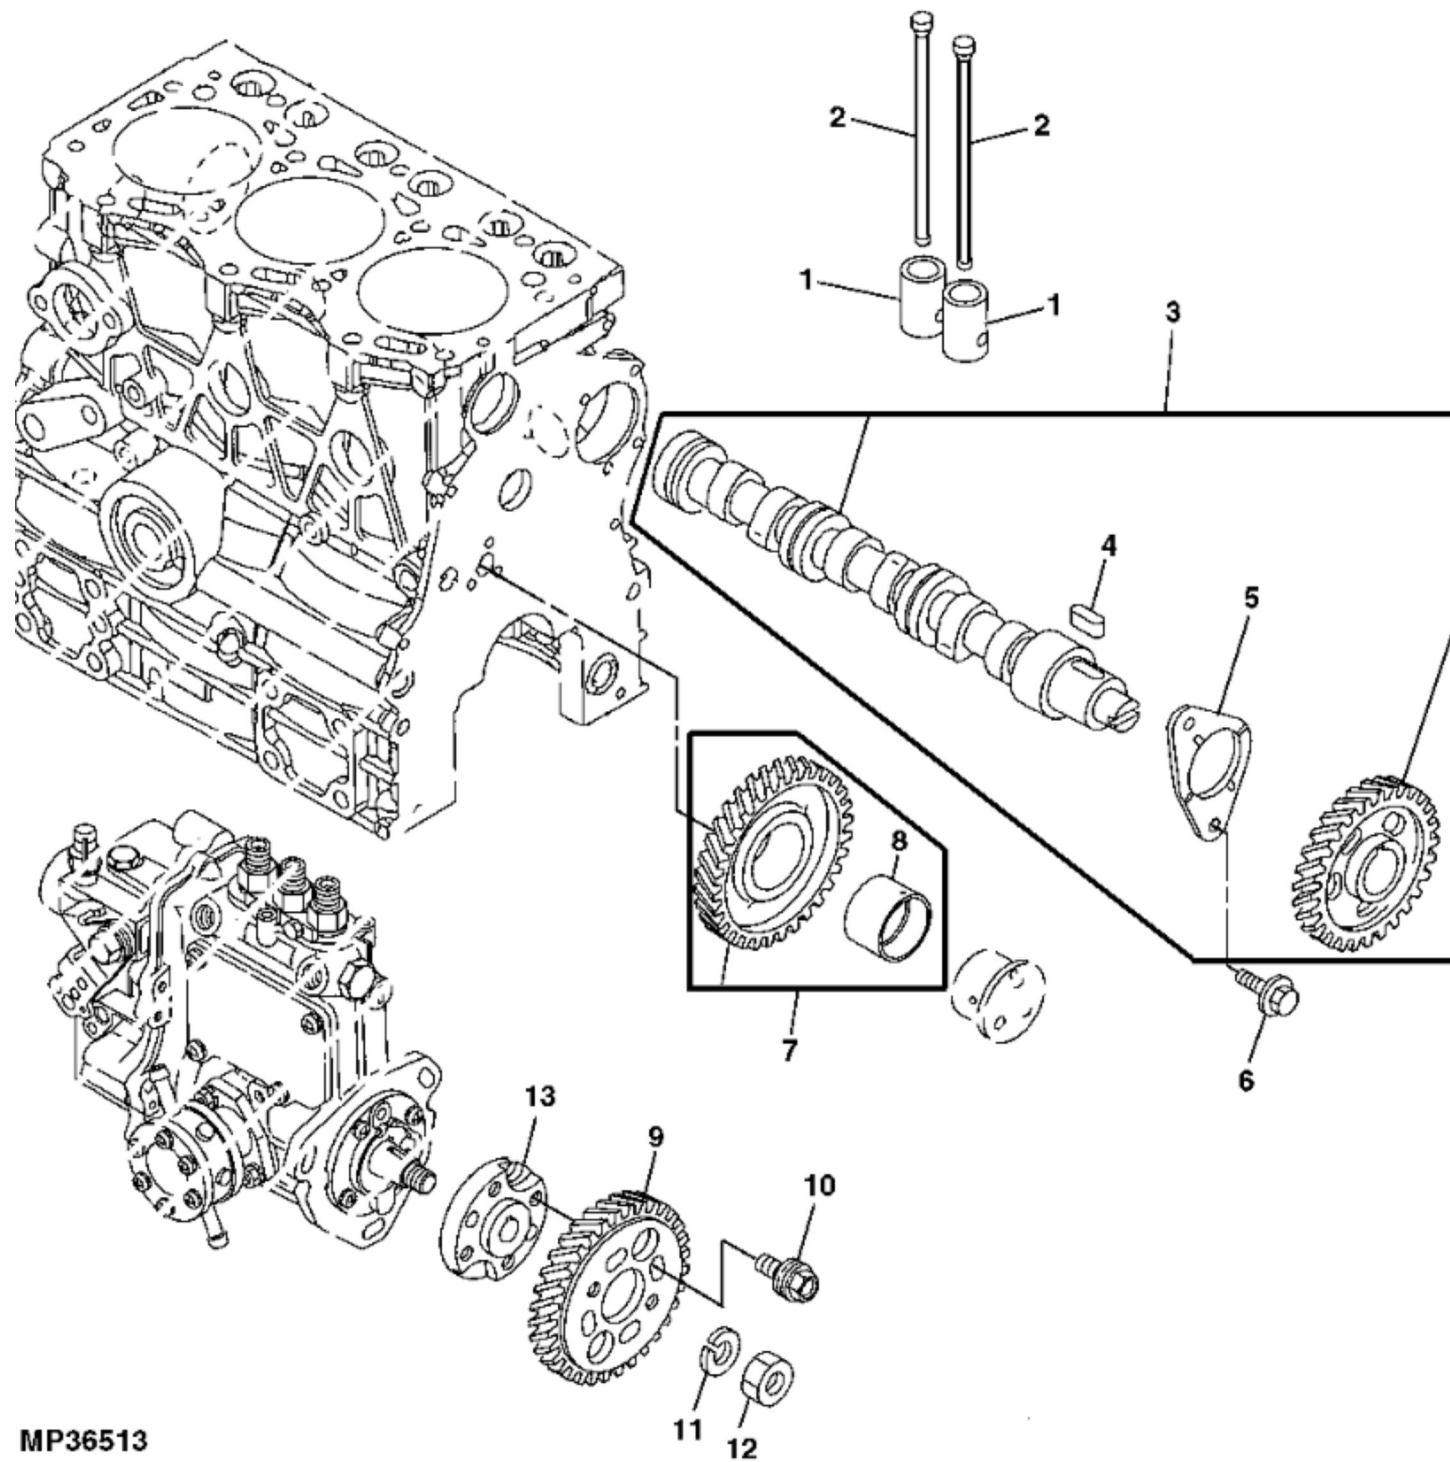

MP42617

KEY	PART NO.	PART NAME	QTY	Serial No.	REMARKS
1	MIU800287	BOLT	14		
2	MIU800288	GASKET	1		NLA; ORDER MIU802005
2	MIU802005	GASKET	1		
3	CH18079	SPRING PIN	2		
4	M811807	PLUG	3		
5	.....	CYLINDER BLOCK	1		
6	MIU800572	CAMSHAFT	1		
7	M87871	BOLT	3		
8	M811882	SHAFT	1		Idle Gear
9	M800006	DOWEL PIN	2		
10	CH10314	PLUG	1		
11	M802255	PIN	2		
12	M802254	PIN	2		
13	MIA880551	BEARING	4		STD
13	AM882418	BEARING KIT	4		0.25 MM (.010") US
14	AM882419	BEARING KIT	2		Thrust
15	M87801	PLUG	1		
16	.....	BEARING CAP	1		
17	M87879	BOLT	8		
18	.....	BEARING CAP	3		
19	MIA880295	CYLINDER BLOCK	1		
20	M811805	PLUG	4		
21	CH10335	PLUG	1		
22	M809593	PLUG	1		
23	MIA11222	ENGINE	1	_____-060000	Not Illustrated; MARKED 3TNV70-AJUV
23	MIA12260	DIESEL ENGINE	1	060001-____	Not Illustrated; MARKED 3TNV70
..	MIA880303	SHORT BLOCK ASSEMBLY	1		NLA; ORDER MIA882683
..	MIA882683	SHORT BLOCK ASSEMBLY	1		

MP37303

KEY	PART NO.	PART NAME	QTY	REMARKS	
1	MIA880289	CONNECTING ROD	3		
2	M811877	BOLT	2		
3	MIA880560	BEARING KIT	1	STD	
3	MIA880565	BEARING	1	0.25 MM (.010") US	
4	M811880	BUSHING	1		
5	MIA880283	PISTON	3	STD	
5	MIA880288	PISTON	3	0.25 MM (.010") OS	
6	MIA880285	PISTON RING KIT	1	STD	
6	MIA880286	PISTON RING KIT	1	0.25 MM (.010") OS	
7	CH11486	RING	6		
8	MIU800313	PISTON PIN	3		

KEY	PART NO.	PART NAME	QTY	Serial No.	REMARKS
1	M87887	BOLT	5		
2	MIA880632	FLYWHEEL	1		
3	M88025	RING GEAR	1		
4	MIA880282	CRANKSHAFT	1		
5	M802255	PIN	1		
6	400R	BALL	1		
7	M87812	SHAFT KEY	1		
8	M811864	GEAR	1		
9	M802254	PIN	2		
10	MIU800069	PULLEY	1		
11	M800308	WASHER	1		
12	MIU801499	BOLT	1		
13	MIA880302	HOUSING	1		
14	MIU800347	SEAL	1		
15	19M7402	CAP SCREW	3		M10 X 25
16	M87826	BOLT	10		
17	M802255	PIN	2		
18	M800011	BOLT	7		
19	MIU801495	FLANGE	1		ORDER MIU804163
19	MIU804163	FLANGE	1		
20	19M7402	CAP SCREW	4		M10 X 25
21	MIU800331	SHAFT	1	____-060000	
21	MIU13920	SHAFT	1	060001-____	