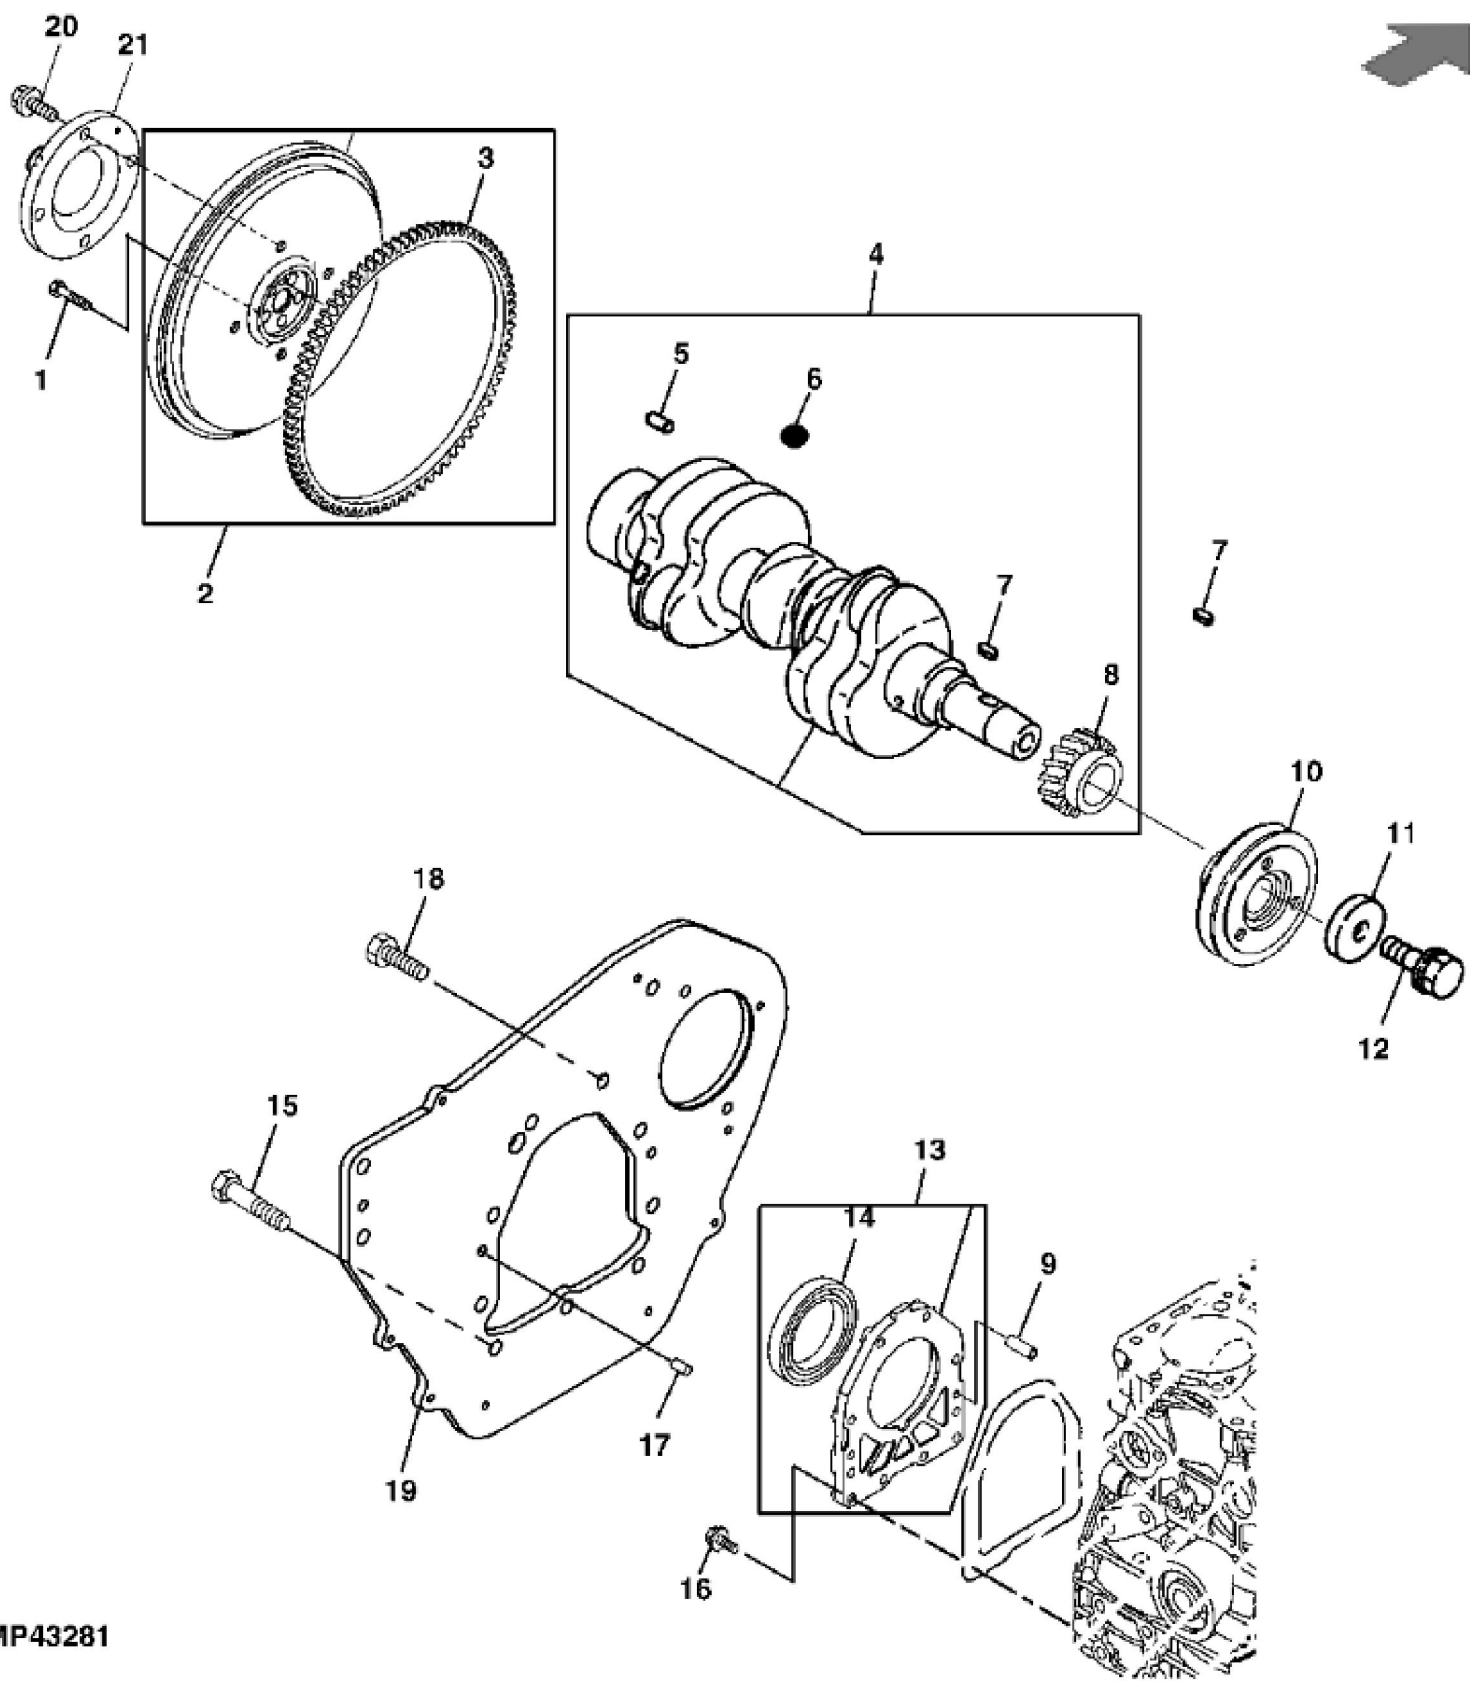

**PU14105**

KEY	PART NO.	PART NAME	QTY	Serial No.	REMARKS	
1	MIA11222	ENGINE	1	____-060000		
1	MIA12260	DIESEL ENGINE	1	060001-080000		
1	MIA12630	DIESEL ENGINE	1	080001-____		
2	MIA882683	SHORT BLOCK ASSEMBLY	1		Not Illustrated SUB FOR MIA12260	

MP42617

KEY	PART NO.	PART NAME	QTY	REMARKS
1	MIU800287	BOLT	14	
2	MIU800288	GASKET	1	NLA; ORDER MIU802005
2	MIU802005	GASKET	1	
3	CH18079	SPRING PIN	2	
4	M811807	PLUG	3	
5	.....	CYLINDER BLOCK	1	
6	MIU800572	CAMSHAFT	1	
7	M87871	BOLT	3	
8	M811882	SHAFT	1	Idle Gear
9	M800006	DOWEL PIN	2	
10	CH10314	PLUG	1	
11	M802255	PIN	2	
12	M802254	PIN	2	
13	MIA880551	BEARING	4	STD
13	AM882418	BEARING KIT	4	.25 MM (.010") US
14	AM882419	BEARING KIT	2	Thrust
15	M87801	PLUG	1	
16	.....	BEARING CAP	1	
17	M87879	BOLT	8	
18	.....	BEARING CAP	3	
19	MIA880295	CYLINDER BLOCK	1	
20	M811805	PLUG	4	
21	CH10335	PLUG	1	
22	M809593	PLUG	1	

MP37303

KEY	PART NO.	PART NAME	QTY	REMARKS	
1	MIA880289	CONNECTING ROD	3		
2	M811877	BOLT	2		
3	MIA880560	BEARING KIT	1	STD	
3	MIA880565	BEARING	1	.25 MM (.010") US	
4	M811880	BUSHING	1		
5	MIA880283	PISTON	3	STD	
5	MIA880288	PISTON	3	.25 MM (.010") OS	
6	MIA880285	PISTON RING KIT	1	STD	
6	MIA880286	PISTON RING KIT	1	.25 MM (.010") OS	
7	CH11486	RING	6		
8	MIU800313	PISTON PIN	3		