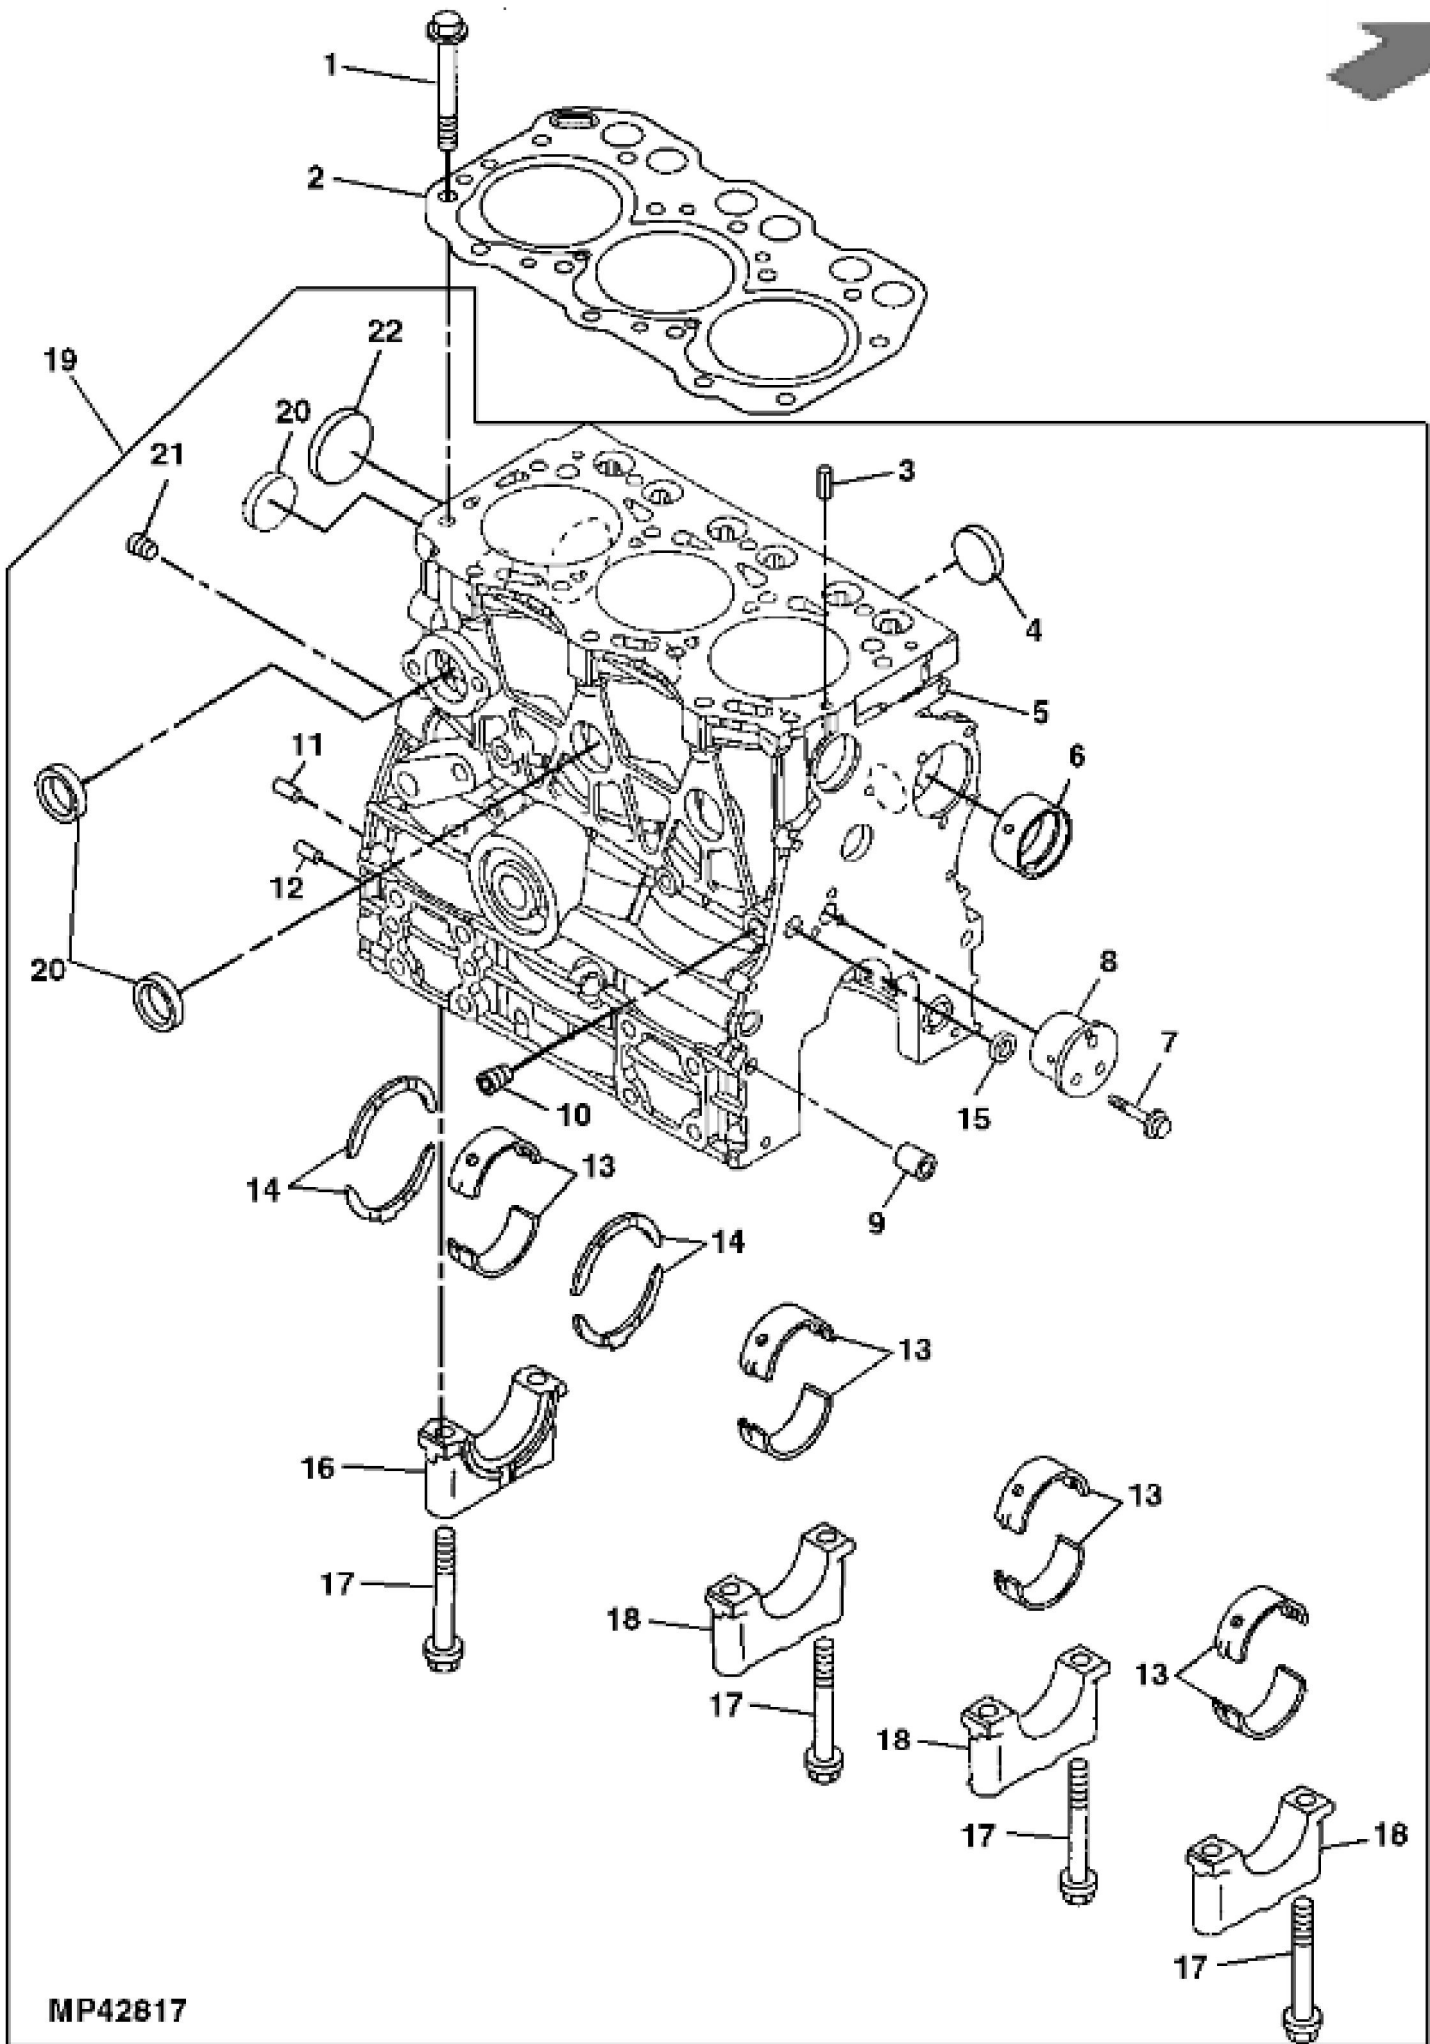

**PU14105**

KEY	PART NO.	PART NAME	QTY	Serial No.	REMARKS	
1	MIA11222	ENGINE	1	____-060000		
1	MIA12260	DIESEL ENGINE	1	060001-080000		
1	MIA12630	DIESEL ENGINE	1	080001-____		
2	MIA882683	SHORT BLOCK ASSEMBLY	1		Not Illustrated SUB FOR MIA12260	

MP42617

KEY	PART NO.	PART NAME	QTY	REMARKS
1	MIU800287	BOLT	14	
2	MIU800288	GASKET	1	NLA; ORDER MIU802005
2	MIU802005	GASKET	1	
3	CH18079	SPRING PIN	2	
4	M811807	PLUG	3	
5	.....	CYLINDER BLOCK	1	
6	MIU800572	CAMSHAFT	1	
7	M87871	BOLT	3	
8	M811882	SHAFT	1	Idle Gear
9	M800006	DOWEL PIN	2	
10	CH10314	PLUG	1	
11	M802255	PIN	2	
12	M802254	PIN	2	
13	MIA880551	BEARING	4	STD
13	AM882418	BEARING KIT	4	.25 MM (.010") US
14	AM882419	BEARING KIT	2	Thrust
15	M87801	PLUG	1	
16	.....	BEARING CAP	1	
17	M87879	BOLT	8	
18	.....	BEARING CAP	3	
19	MIA880295	CYLINDER BLOCK	1	
20	M811805	PLUG	4	
21	CH10335	PLUG	1	
22	M809593	PLUG	1	

MP37303

KEY	PART NO.	PART NAME	QTY	REMARKS	
1	MIA880289	CONNECTING ROD	3		
2	M811877	BOLT	2		
3	MIA880560	BEARING KIT	1	STD	
3	MIA880565	BEARING	1	.25 MM (.010") US	
4	M811880	BUSHING	1		
5	MIA880283	PISTON	3	STD	
5	MIA880288	PISTON	3	.25 MM (.010") OS	
6	MIA880285	PISTON RING KIT	1	STD	
6	MIA880286	PISTON RING KIT	1	.25 MM (.010") OS	
7	CH11486	RING	6		
8	MIU800313	PISTON PIN	3		