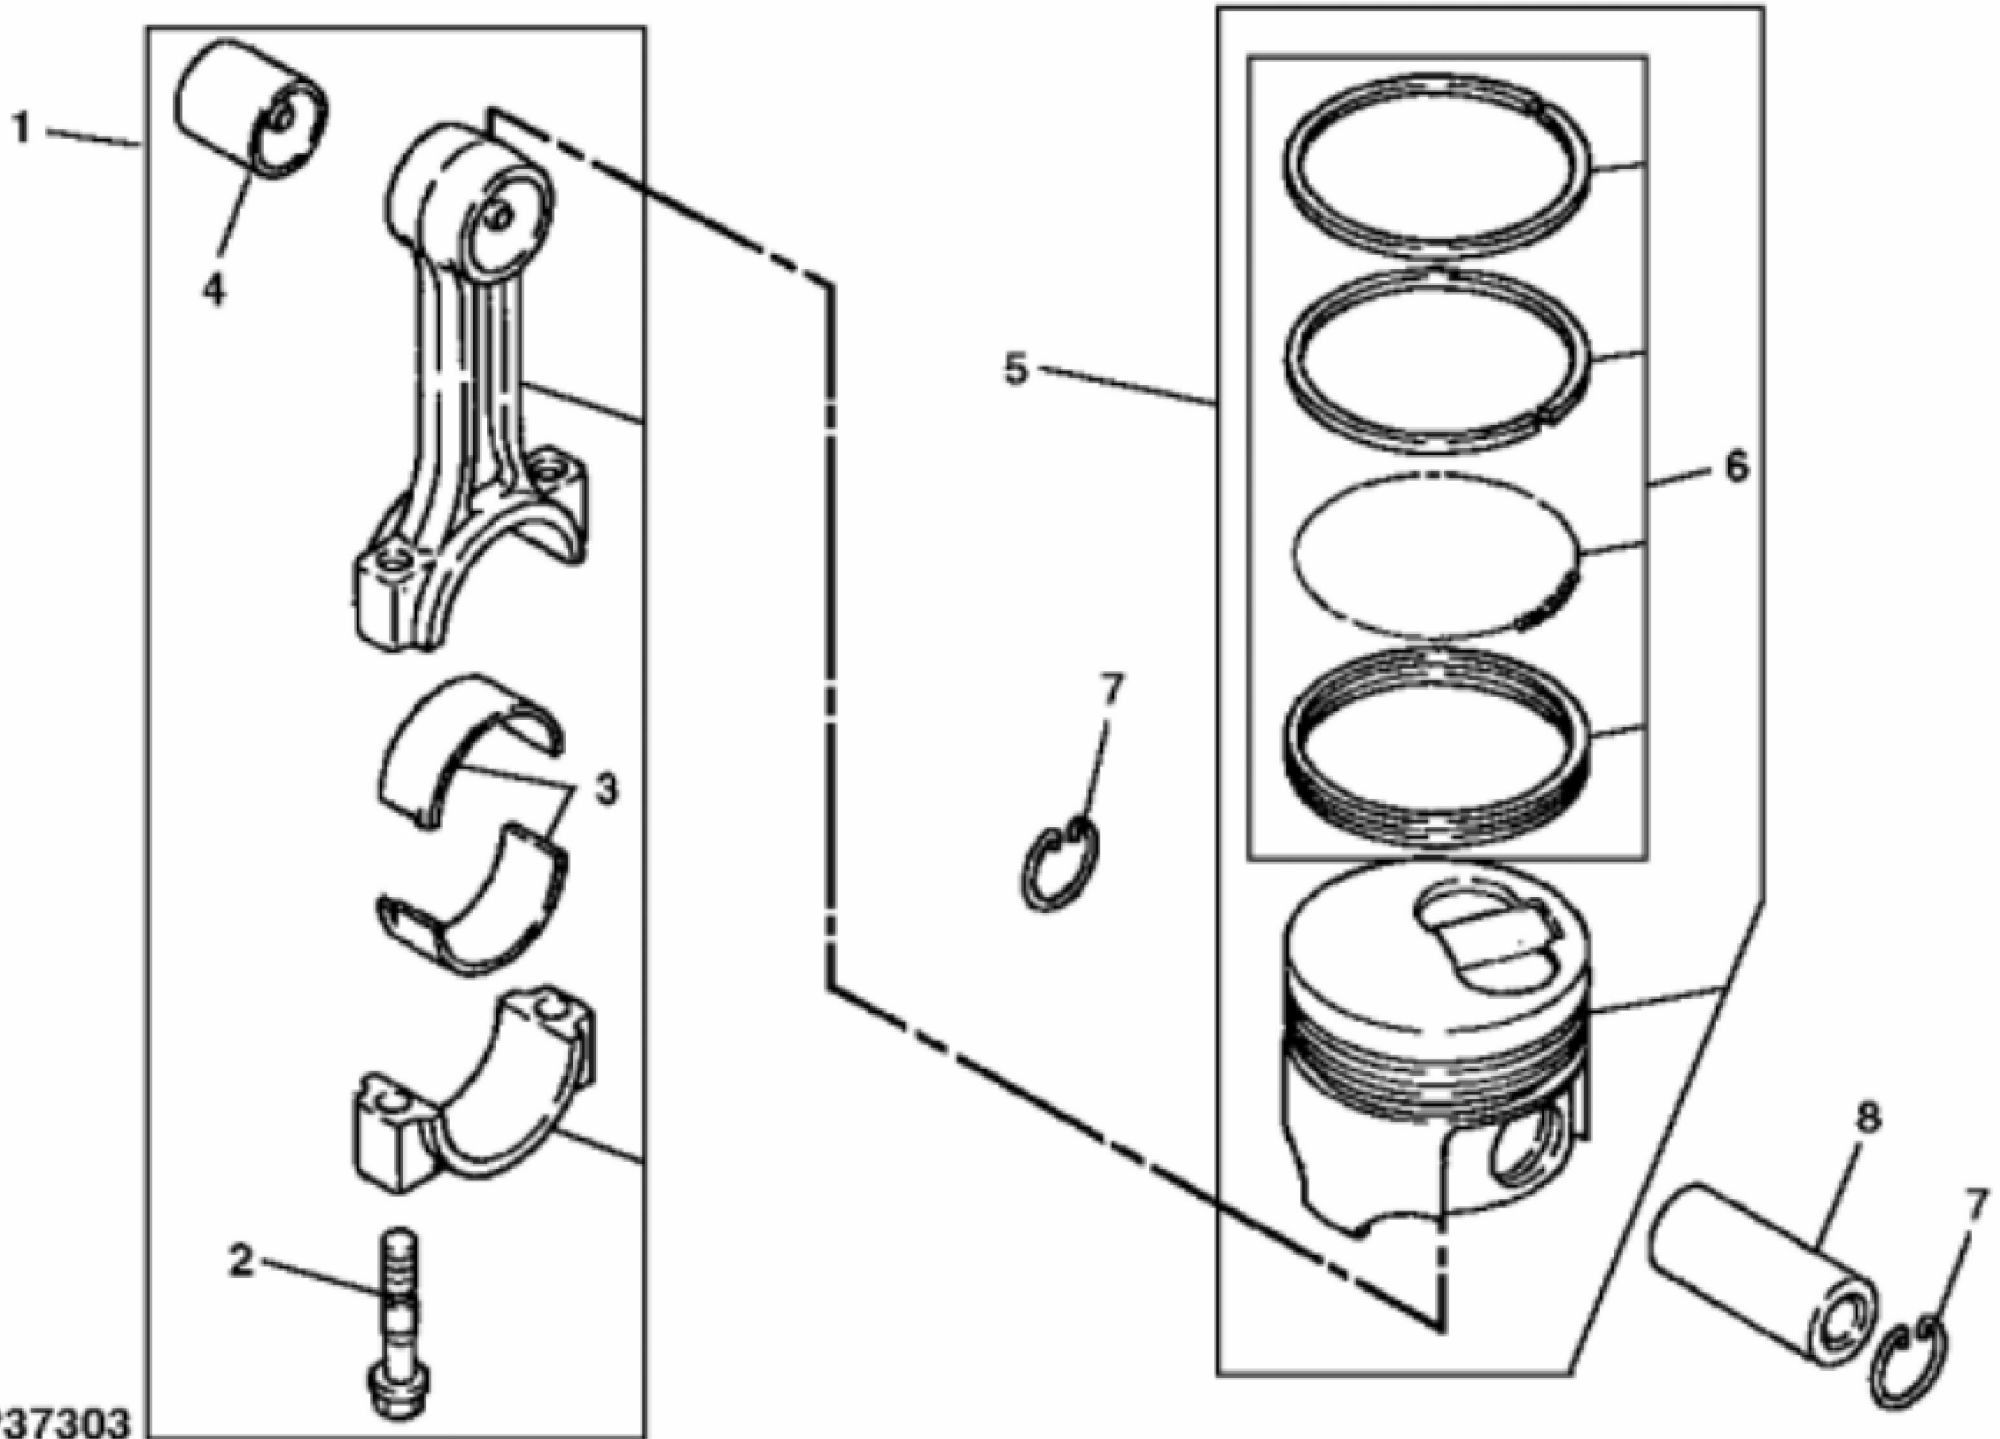

**PU14105**

KEY	PART NO.	PART NAME	QTY	Serial No.	REMARKS	
1	MIA11222	ENGINE	1	____-060000		
1	MIA12260	DIESEL ENGINE	1	060001-080000		
1	MIA12630	DIESEL ENGINE	1	080001-____		
2	MIA882683	SHORT BLOCK ASSEMBLY	1		Not Illustrated SUB FOR MIA12260	

MP42617

KEY	PART NO.	PART NAME	QTY	REMARKS
1	MIU800287	BOLT	14	
2	MIU800288	GASKET	1	NLA; ORDER MIU802005
2	MIU802005	GASKET	1	
3	CH18079	SPRING PIN	2	
4	M811807	PLUG	3	
5	.....	CYLINDER BLOCK	1	
6	MIU800572	CAMSHAFT	1	
7	M87871	BOLT	3	
8	M811882	SHAFT	1	Idle Gear
9	M800006	DOWEL PIN	2	
10	CH10314	PLUG	1	
11	M802255	PIN	2	
12	M802254	PIN	2	
13	MIA880551	BEARING	4	STD
13	AM882418	BEARING KIT	4	.25 MM (.010") US
14	AM882419	BEARING KIT	2	Thrust
15	M87801	PLUG	1	
16	.....	BEARING CAP	1	
17	M87879	BOLT	8	
18	.....	BEARING CAP	3	
19	MIA880295	CYLINDER BLOCK	1	
20	M811805	PLUG	4	
21	CH10335	PLUG	1	
22	M809593	PLUG	1	

MP37303

KEY	PART NO.	PART NAME	QTY	REMARKS	
1	MIA880289	CONNECTING ROD	3		
2	M811877	BOLT	2		
3	MIA880560	BEARING KIT	1	STD	
3	MIA880565	BEARING	1	.25 MM (.010") US	
4	M811880	BUSHING	1		
5	MIA880283	PISTON	3	STD	
5	MIA880288	PISTON	3	.25 MM (.010") OS	
6	MIA880285	PISTON RING KIT	1	STD	
6	MIA880286	PISTON RING KIT	1	.25 MM (.010") OS	
7	CH11486	RING	6		
8	MIU800313	PISTON PIN	3		