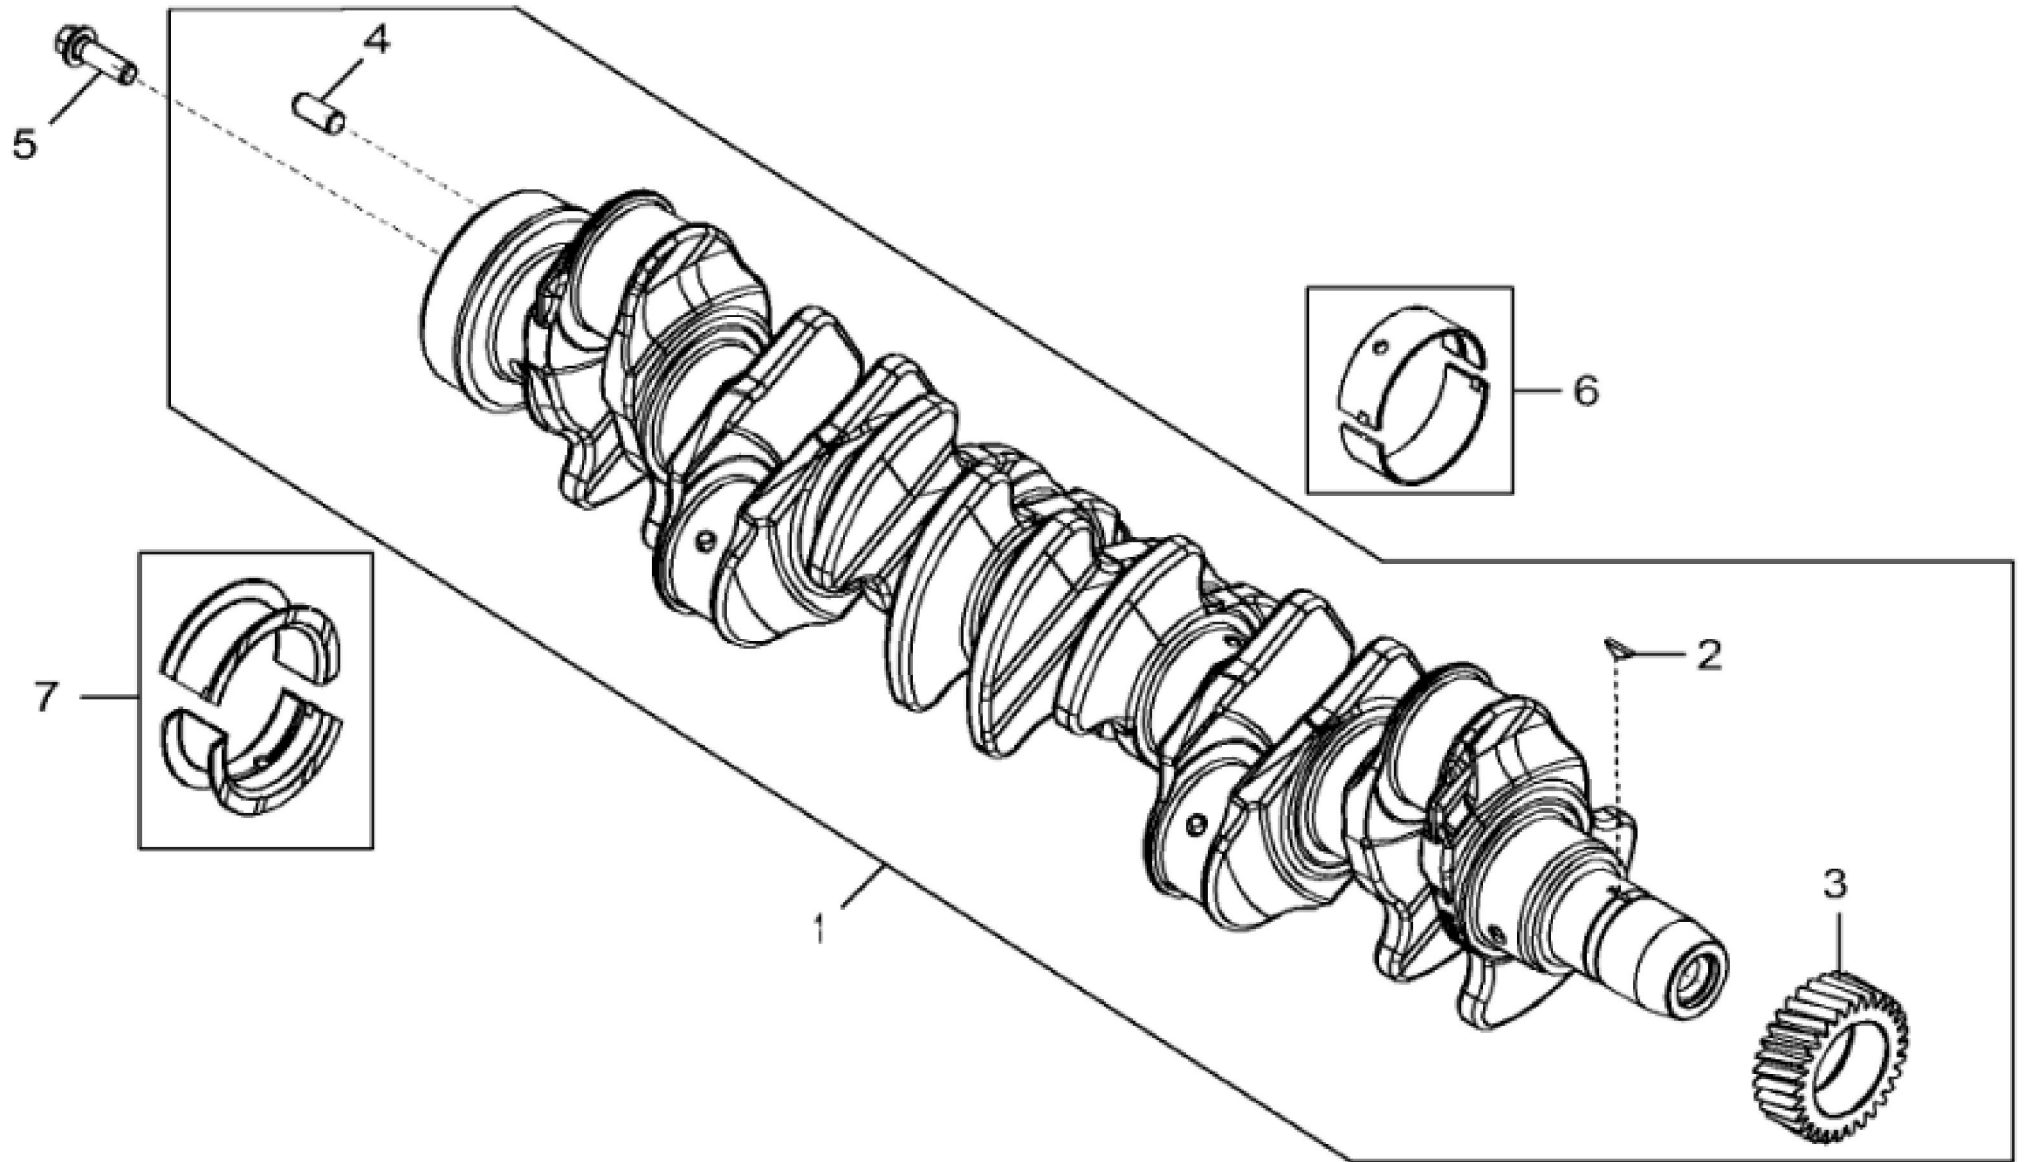

KEY	PART NO.	PART NAME	QTY	REMARKS
1	CYLINDER BLOCK	1	MARKED R504850; ORDER RE528638
2	R116466	PLUG	1	
3	RE71255	PIPE PLUG	1	SUB FOR R104592 AND RE42713
4	B153R	DOWEL PIN	2	
5	R119874	BUSHING	1	ALSO ORDER TY6333
6	RE505501	BLEED VALVE	1	
7	R131425	COMPRESSION SPRING	1	
8	R121043	VALVE	1	
9	R111137	SPRING	1	
10	R97185	O-RING	1	
11	D2361R	BALL	1	
12	RE537834	ELBOW FITTING		Not Illustrated
13	R536082	BEARING CAP	6	
14	R528387	CAP SCREW	14	LGTH = 92 mm, USE WITH R515365 AND R515366
15	R535004	BEARING CAP	1	
16	RE508185	FITTING	2	1-5/8"-12 UN
17	U13639	O-RING	1	1-5/8"-12 UN
18	R48685	DOWEL PIN	1	SUB FOR A120R
19	T18891	PLUG	2	OD = 16 mm
20	15H584	PIPE PLUG	1	1/2"
21	R131182	ORIFICE	6	
22	RE507807	PIPE PLUG	1	1/4"-18 NPT
23	15H695	PIPE PLUG	1	3/8"
24	R515365	BEARING CAP	6	
25	R515366	BEARING CAP	1	

KEY	PART NO.	PART NAME	QTY	REMARKS
1	RE505921	CRANKSHAFT	1	MARKED R503470; ALSO ORDER RE537070 AND RE537071
1	SE501655	CRANKSHAFT REMAN	1	(With Bearings) REMAN FOR RE505921
2	R505609	SHAFT KEY	1	LGTH = 18.5 mm
3	R120631	GEAR	1	Z = 30
4	R48685	DOWEL PIN	1	SUB FOR A120R
5	R135918	BOLT	6	
6	RE65165	BEARING KIT	6	STD, Kit, R123561 AND R123562
6	RE65911	BEARING	AR	US = 0.254 mm, Kit, R130576 AND R130577
7	RE65168	BEARING KIT	1	STD, Kit, R123564 AND R123563
7	RE65912	THRUST BEARING	AR	US = 0.254 mm, Kit, R130574 AND R130575

KEY	PART NO.	PART NAME	QTY	REMARKS
1	RE524450	PISTON-LINER KIT	6	PISTON MARKED RE521616
2	RE524453	PISTON RING KIT	6	
3	AR65507	O-RING KIT	6	
4	R48767	PACKING	6	
5	R26121	O-RING	6	
6	R55453	O-RING	6	
7	R54114	SNAP RING	12	
8	R502755	PISTON PIN	6	
9	RE500608	CONNECTING ROD	6	
9	SE501094	CONNECTING ROD REMAN	AR	REMAN FOR RE500608
10	R501124	SCREW	12	
11	R114082	BUSHING	6	
12	RE65908	BEARING	6	KIT; (2) R113698