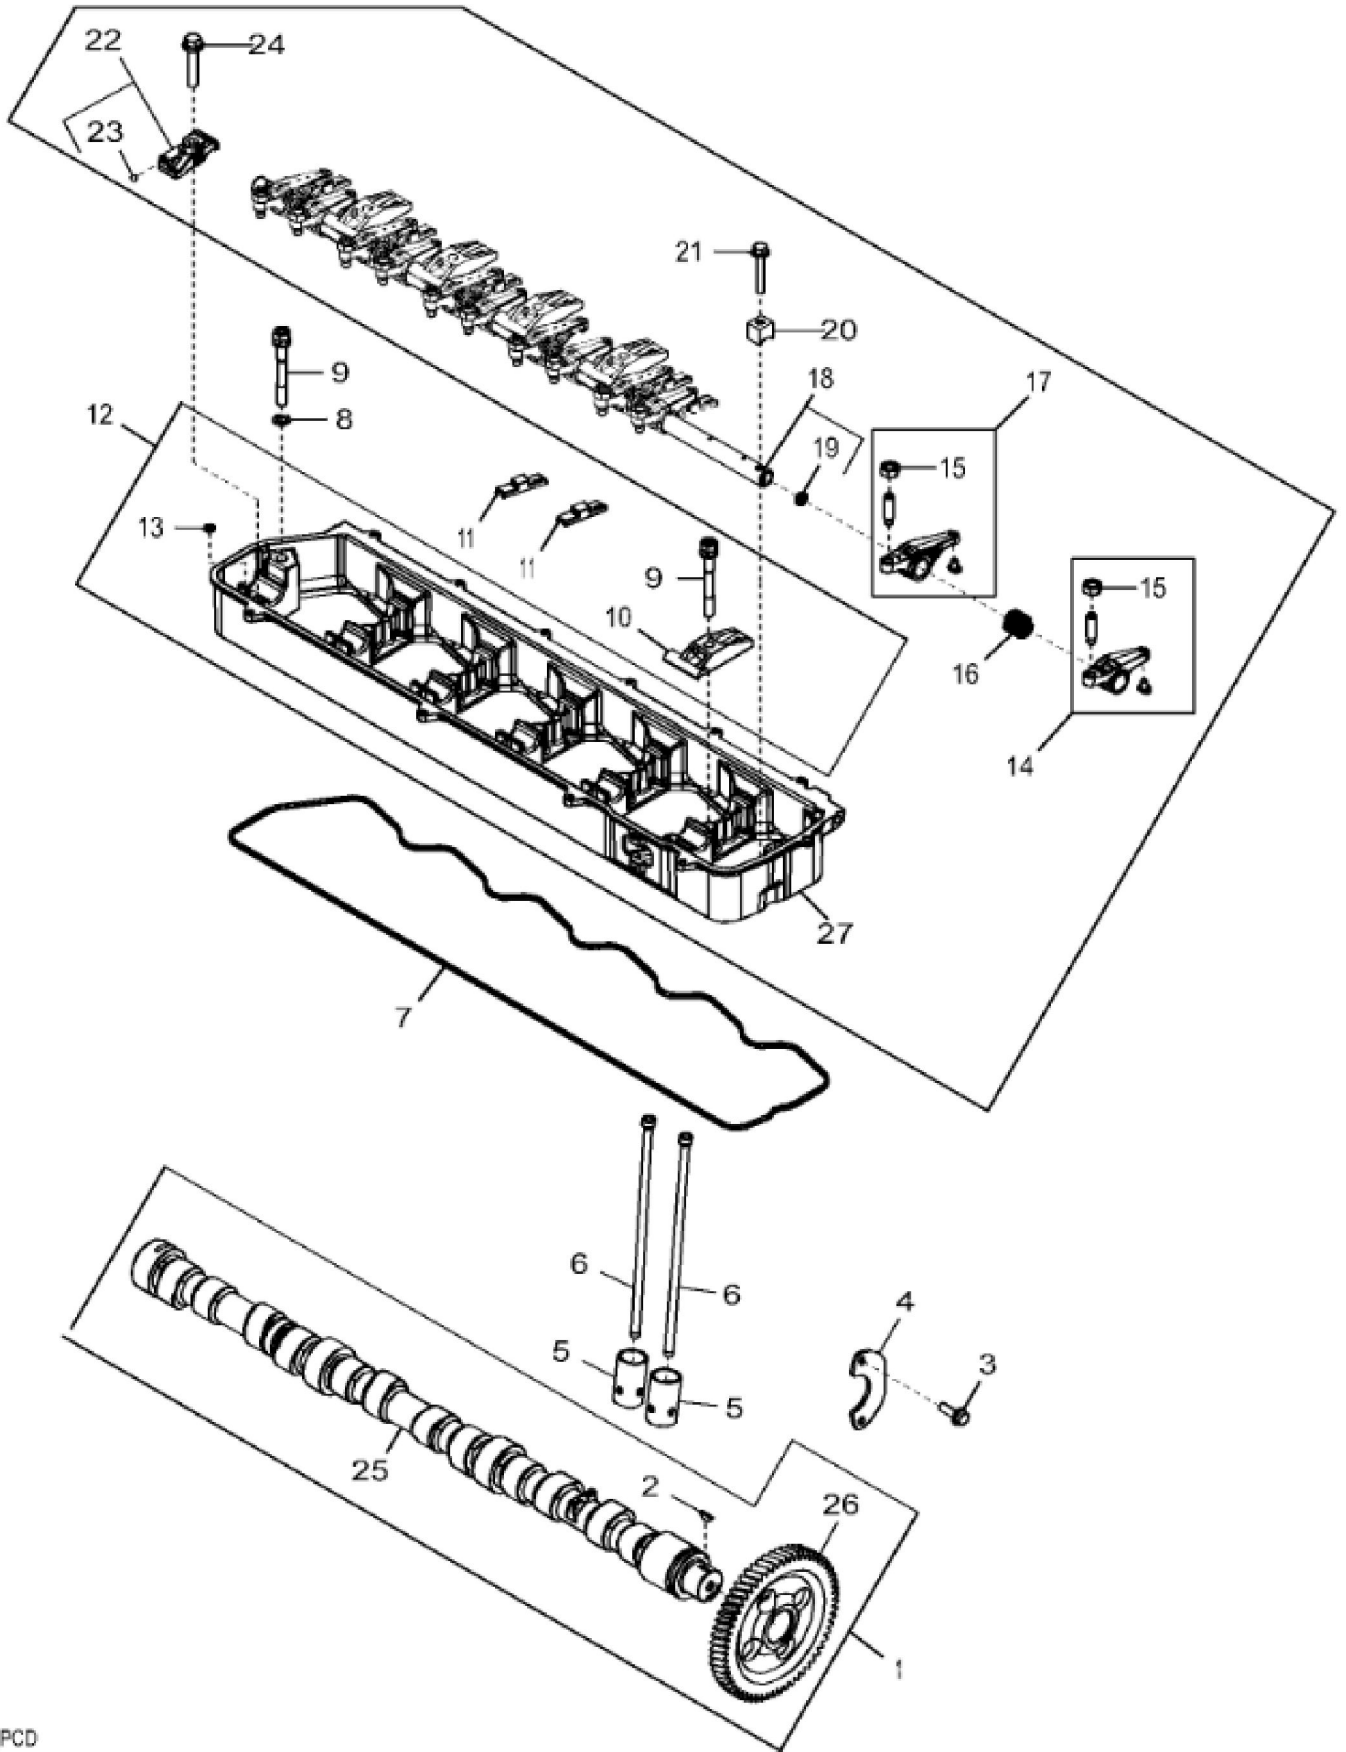

KEY	PART NO.	PART NAME	QTY	REMARKS
1	CYLINDER BLOCK	1	MARKED R504850; ORDER RE528638
2	R116466	PLUG	1	
3	RE71255	PIPE PLUG	1	SUB FOR R104592 AND RE42713
4	B153R	DOWEL PIN	2	
5	R119874	BUSHING	1	ALSO ORDER TY6333
6	RE505501	BLEED VALVE	1	
7	R131425	COMPRESSION SPRING	1	
8	R121043	VALVE	1	
9	R111137	SPRING	1	
10	R97185	O-RING	1	
11	D2361R	BALL	1	
12	RE537834	ELBOW FITTING		Not Illustrated
13	R536082	BEARING CAP	6	
14	R528387	CAP SCREW	14	LGTH = 92 mm, USE WITH R515365 AND R515366
15	R535004	BEARING CAP	1	
16	RE508185	FITTING	2	1-5/8"-12 UN
17	U13639	O-RING	1	1-5/8"-12 UN
18	R48685	DOWEL PIN	1	SUB FOR A120R
19	T18891	PLUG	2	OD = 16 mm
20	15H584	PIPE PLUG	1	1/2"
21	R131182	ORIFICE	6	
22	RE507807	PIPE PLUG	1	1/4"-18 NPT
23	15H695	PIPE PLUG	1	3/8"
24	R515365	BEARING CAP	6	
25	R515366	BEARING CAP	1	

KEY	PART NO.	PART NAME	QTY	REMARKS
1	RE505921	CRANKSHAFT	1	MARKED R503470; ALSO ORDER RE537070 AND RE537071
1	SE501655	CRANKSHAFT REMAN	1	(With Bearings) REMAN FOR RE505921
2	R505609	SHAFT KEY	1	LGTH = 18.5 mm
3	R120631	GEAR	1	Z = 30
4	R48685	DOWEL PIN	1	SUB FOR A120R
5	R135918	BOLT	6	
6	RE65165	BEARING KIT	6	STD, Kit, R123561 AND R123562
6	RE65911	BEARING	AR	US = 0.254 mm, Kit, R130576 AND R130577
7	RE65168	BEARING KIT	1	STD, Kit, R123564 AND R123563
7	RE65912	THRUST BEARING	AR	US = 0.254 mm, Kit, R130574 AND R130575

KEY	PART NO.	PART NAME	QTY	REMARKS
1	RE524450	PISTON-LINER KIT	6	PISTON MARKED RE521616
2	RE524453	PISTON RING KIT	6	
3	AR65507	O-RING KIT	6	
4	R48767	PACKING	6	
5	R26121	O-RING	6	
6	R55453	O-RING	6	
7	R54114	SNAP RING	12	
8	R502755	PISTON PIN	6	
9	RE500608	CONNECTING ROD	6	
9	SE501094	CONNECTING ROD REMAN	AR	REMAN FOR RE500608
10	R501124	SCREW	12	
11	R114082	BUSHING	6	
12	RE65908	BEARING	6	KIT; (2) R113698