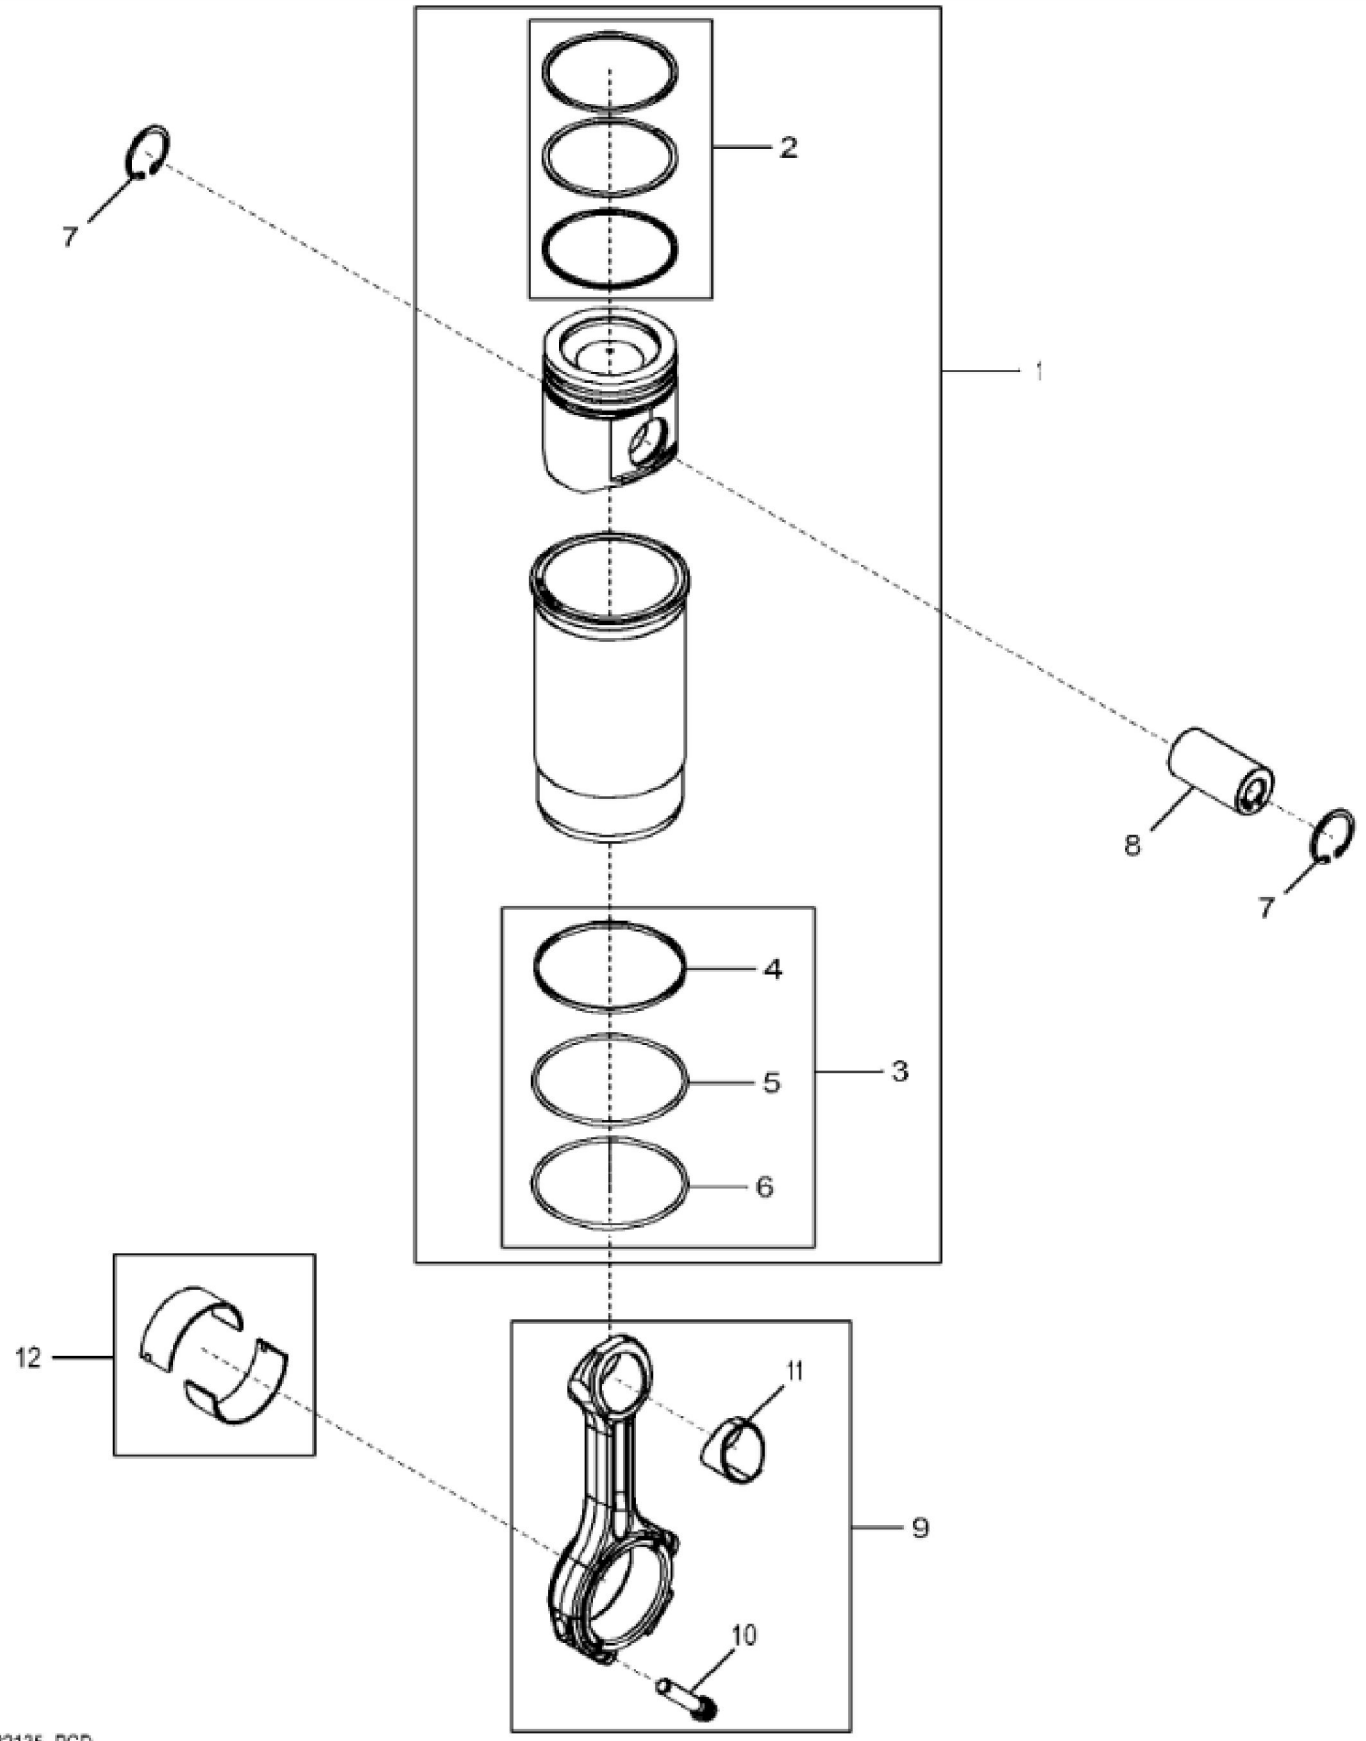

KEY	PART NO.	PART NAME	QTY	REMARKS
1	CYLINDER BLOCK	1	MARKED R504850; ORDER RE528638
2	R116466	PLUG	1	
3	RE71255	PIPE PLUG	1	SUB FOR R104592 AND RE42713
4	B153R	DOWEL PIN	2	
5	R119874	BUSHING	1	ALSO ORDER TY6333
6	RE505501	BLEED VALVE	1	
7	R131425	COMPRESSION SPRING	1	
8	R121043	VALVE	1	
9	R111137	SPRING	1	
10	R97185	O-RING	1	
11	D2361R	BALL	1	
12	RE537834	ELBOW FITTING		Not Illustrated
13	R536082	BEARING CAP	6	
14	R528387	CAP SCREW	14	LGTH = 92 mm, USE WITH R515365 AND R515366
15	R535004	BEARING CAP	1	
16	RE508185	FITTING	2	1-5/8"-12 UN
17	U13639	O-RING	1	1-5/8"-12 UN
18	R48685	DOWEL PIN	1	SUB FOR A120R
19	T18891	PLUG	2	OD = 16 mm
20	15H584	PIPE PLUG	1	1/2"
21	R131182	ORIFICE	6	
22	RE507807	PIPE PLUG	1	1/4"-18 NPT
23	15H695	PIPE PLUG	1	3/8"
24	R515365	BEARING CAP	6	
25	R515366	BEARING CAP	1	

KEY	PART NO.	PART NAME	QTY	REMARKS
1	RE505921	CRANKSHAFT	1	MARKED R503470; ALSO ORDER RE537070 AND RE537071
1	SE501655	CRANKSHAFT REMAN	1	(With Bearings) REMAN FOR RE505921
2	R505609	SHAFT KEY	1	LGTH = 18.5 mm
3	R120631	GEAR	1	Z = 30
4	R48685	DOWEL PIN	1	SUB FOR A120R
5	R135918	BOLT	6	
6	RE65165	BEARING KIT	6	STD, Kit, R123561 AND R123562
6	RE65911	BEARING	AR	US = 0.254 mm, Kit, R130576 AND R130577
7	RE65168	BEARING KIT	1	STD, Kit, R123564 AND R123563
7	RE65912	THRUST BEARING	AR	US = 0.254 mm, Kit, R130574 AND R130575

KEY	PART NO.	PART NAME	QTY	REMARKS
1	RE524450	PISTON-LINER KIT	6	PISTON MARKED RE521616
2	RE524453	PISTON RING KIT	6	
3	AR65507	O-RING KIT	6	
4	R48767	PACKING	6	
5	R26121	O-RING	6	
6	R55453	O-RING	6	
7	R54114	SNAP RING	12	
8	R502755	PISTON PIN	6	
9	RE500608	CONNECTING ROD	6	
9	SE501094	CONNECTING ROD REMAN	AR	REMAN FOR RE500608
10	R501124	SCREW	12	
11	R114082	BUSHING	6	
12	RE65908	BEARING	6	KIT; (2) R113698