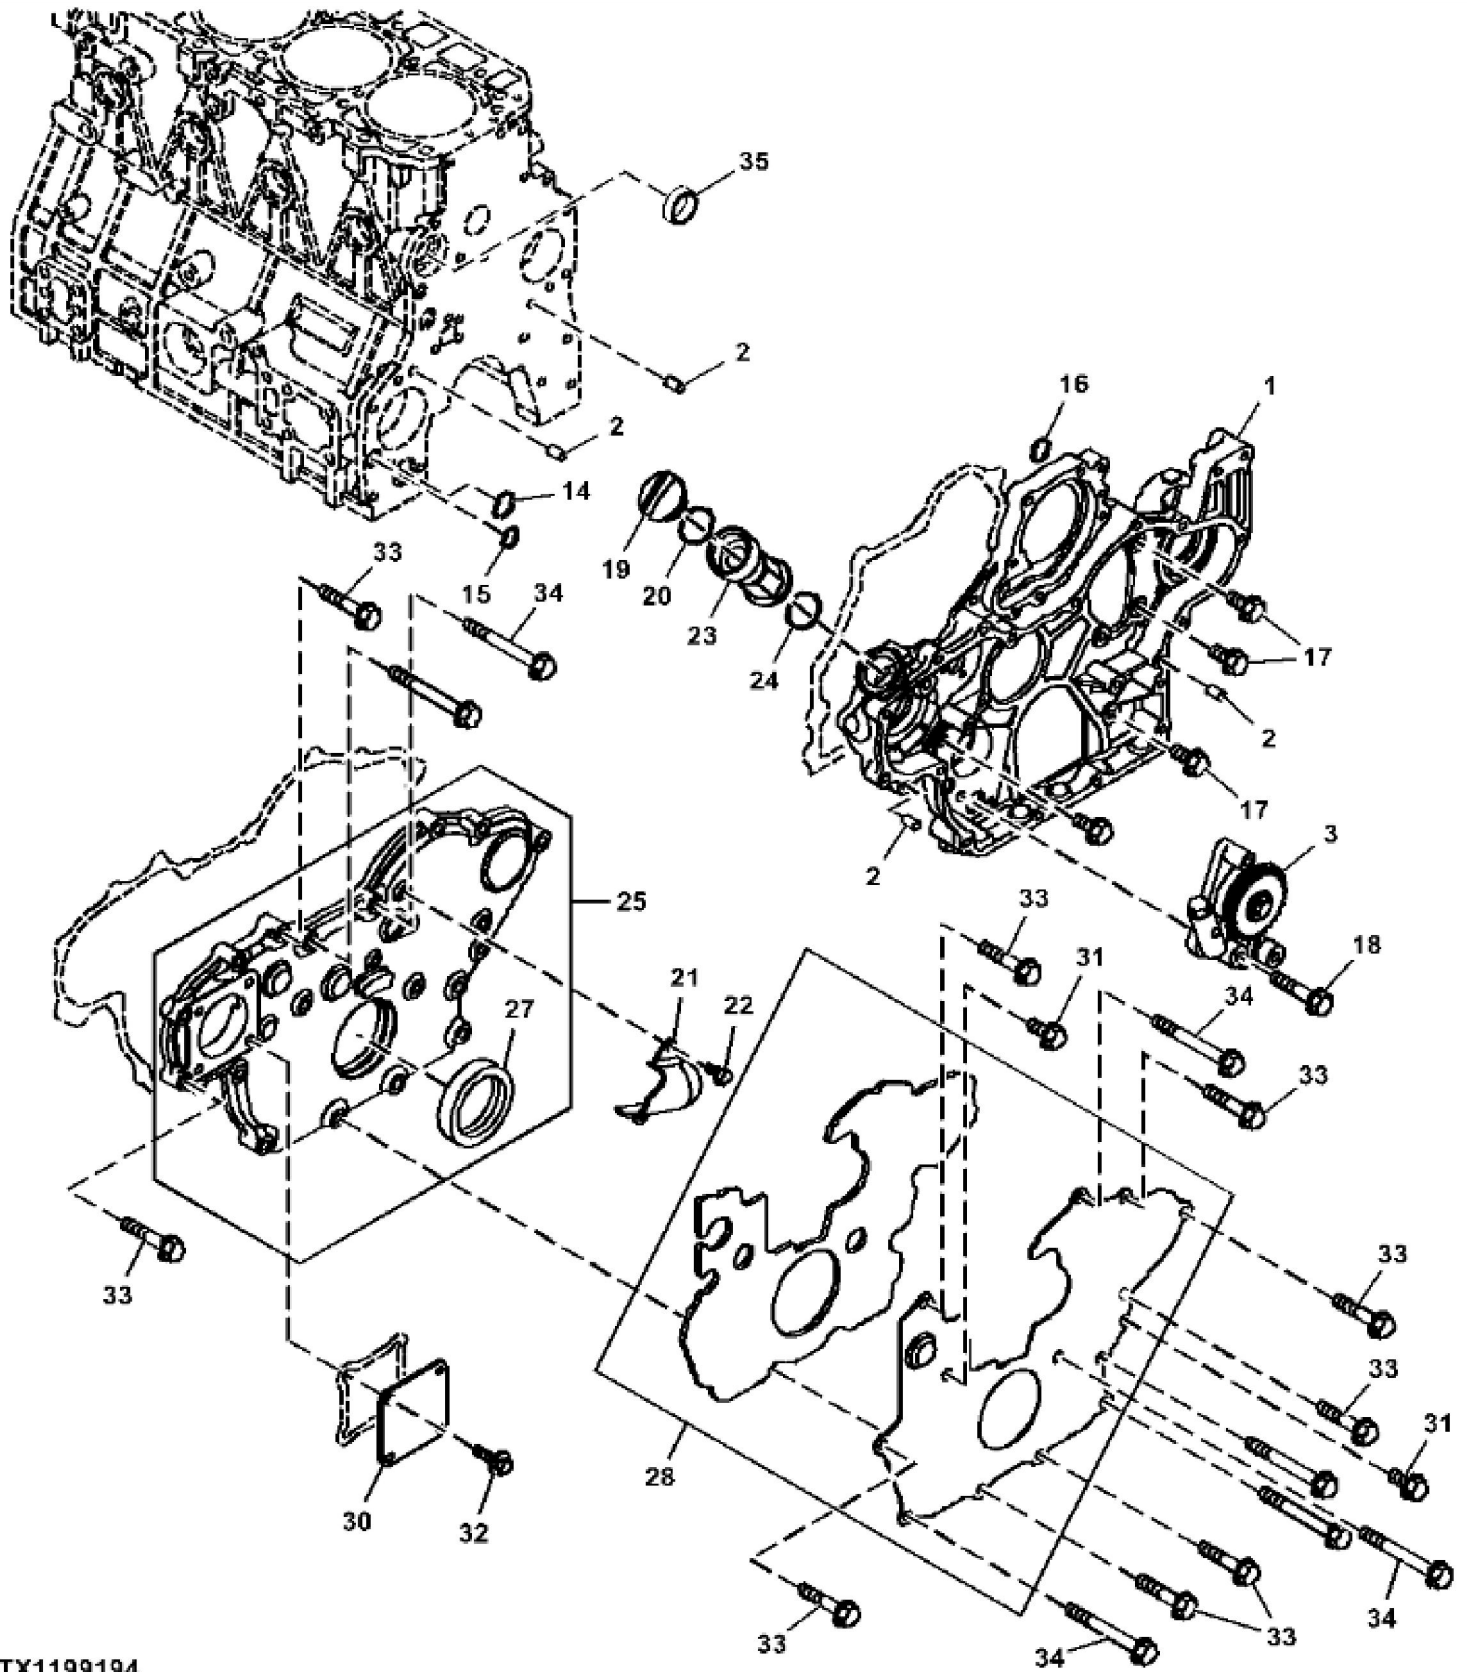

TX1128570

KEY	PART NO.	PART NAME	QTY	REMARKS
1	.....	CYLINDER BLOCK	1	MIA882715 NLA
4	M809594	PLUG	1	
5	15H562	PIPE PLUG	1	1", SUB FOR CH18379
6	AT211653	BOLT	10	
9	AT211656	BUSHING	1	
10	30M7023	PLUG	8	SUB FOR CH10642
11	CH18079	SPRING PIN	2	
12	M806938	PLUG	1	
13	M806938	PLUG	1	
14	M806938	PLUG	1	
24	MIA880556	BEARING	2	
27	AT211658	BOLT	18	
28	MIU802832	GASKET	1	
29	MIA880548	BEARING	5	
32	MIA880547	BEARING	5	Undersize
35	MIA880558	BEARING	2	Set Of Two

TX1199194

KEY	PART NO.	PART NAME	QTY	REMARKS
1	MIU802981	GEAR CASE	1	
2	M802255	PIN	4	
3	AT212086	HYDRAULIC PUMP	1	
14	AT211670	O-RING	1	
15	AT211671	O-RING	1	
16	CH10567	PACKING	1	
17	CH18390	BOLT	4	
18	CH19101	BOLT	3	
19	M805710	CAP	1	
20	M805711	PACKING	1	
21	.....	COVER	1	NLA
22	M87819	BOLT	2	
23	M800990	EXTENSION	1	
24	M805711	PACKING	1	
25	MIA882716	COVER	1	
27	MIU801096	SEAL	1	
28	.....	COVER	1	NLA
30	CH18096	COVER	1	
31	CH18390	BOLT	2	
32	CH18390	BOLT	4	
33	M89128	BOLT	10	
34	19M7803	SCREW	7	M8 X 70
35	MIU803966	GASKET	1	

TX1128573

KEY	PART NO.	PART NAME	QTY	REMARKS	
1	M802255	PIN	2		
2	MIU802972	FLYWHEEL	1		
3	M88659	PLUG	1		
4	AT211675	CAP SCREW	9		
5	MIU802452	BOLT	4		
6	MIU801095	SEAL	1		
7	MIA881103	RESERVOIR	1		
8	M806544	DRAIN PLUG	1		
10	M806545	WASHER	1		
11	CH19137	BOLT	16		
12	MIU802138	SENSOR	1	Flywheel	
13	M800695	BOLT	1		