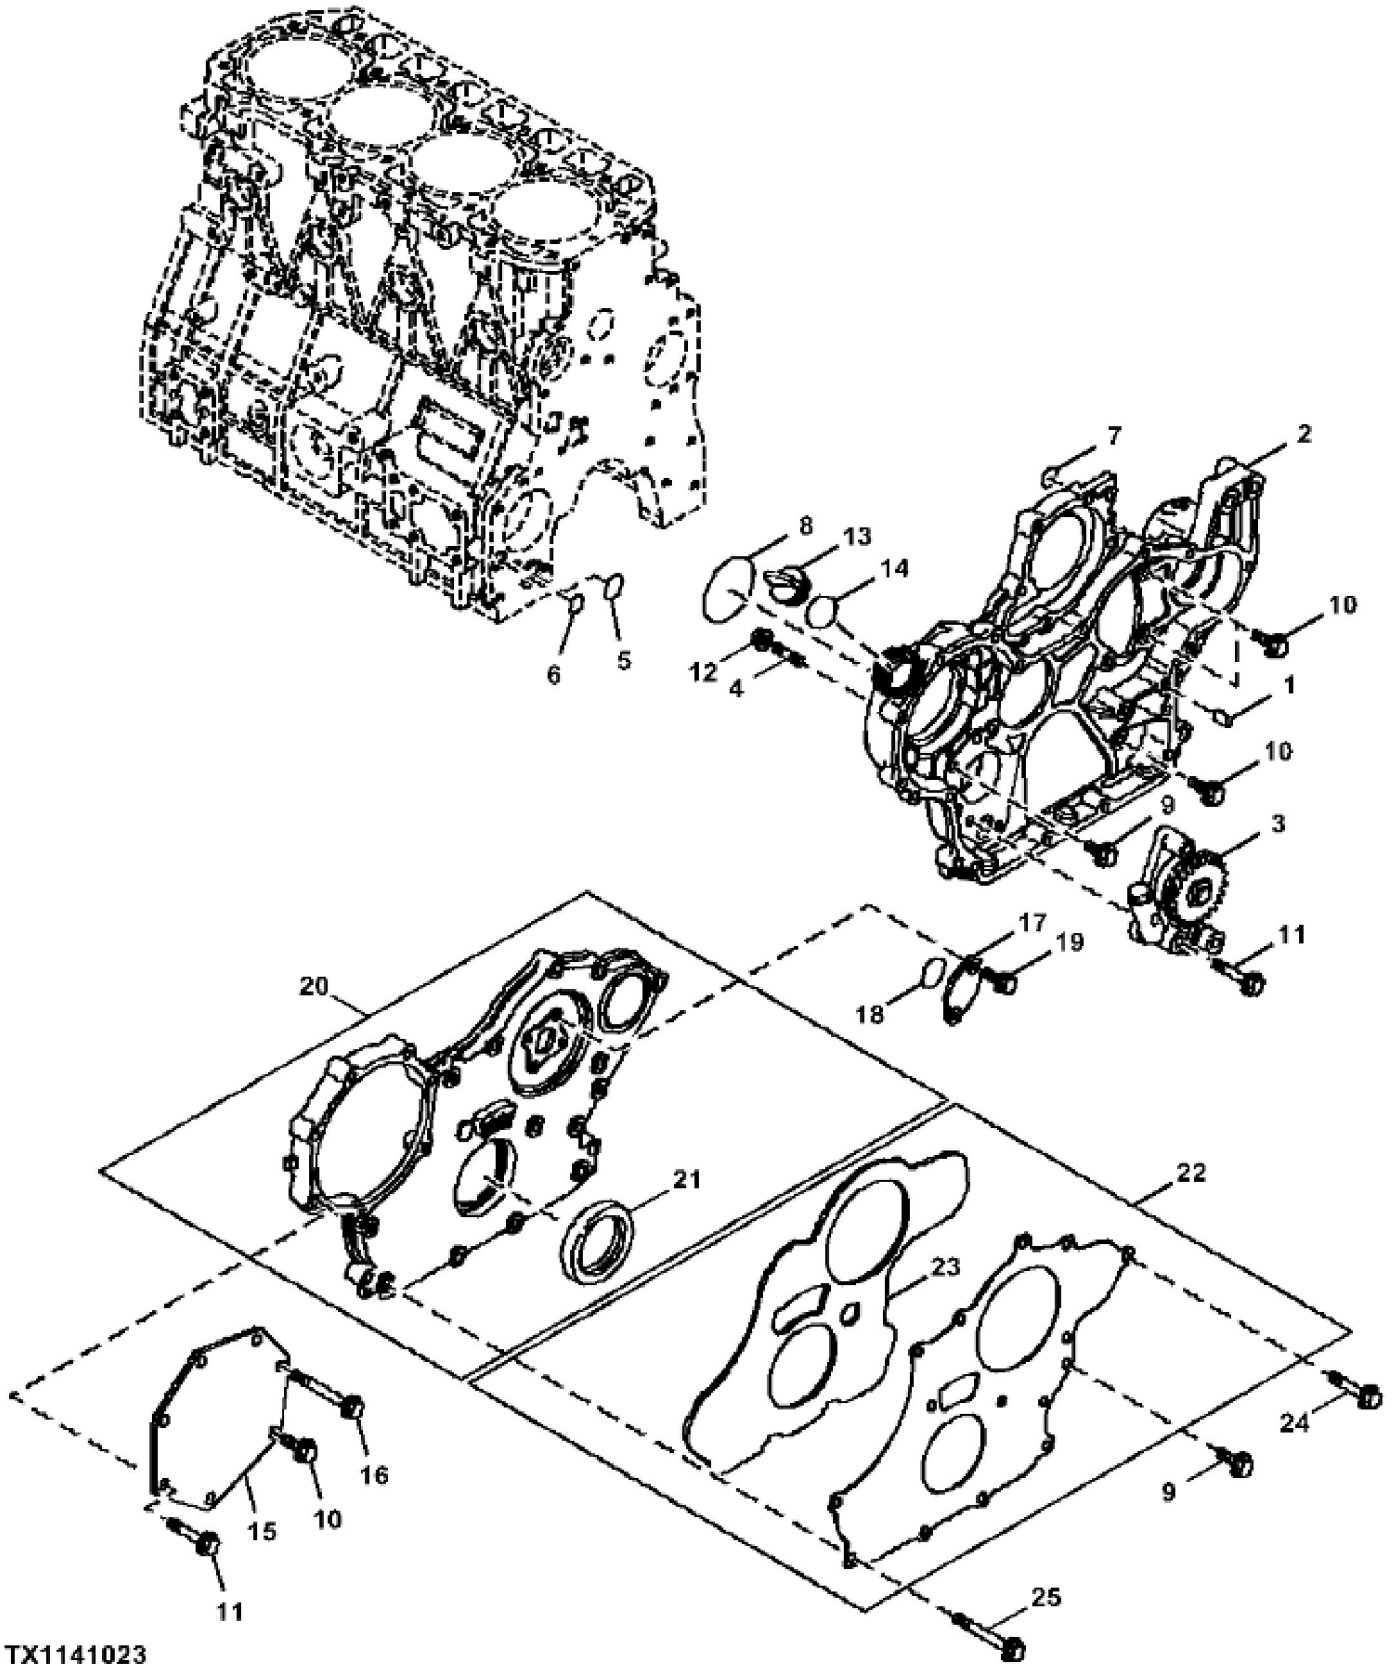

TX1141021

CYLINDER BLOCK

KEY	PART NO.	PART NAME	QTY	REMARKS	
2	M809594	PLUG	1		
3	15H562	PIPE PLUG	1	1"	
4	AT211653	BOLT	10		
5	AT211656	BUSHING	1		
6	30M7023	PLUG	8		
7	CH18079	SPRING PIN	2		
8	M806938	PLUG	3		
9	MIA880556	BEARING	2		
10	AT211658	BOLT	18		
11	MIU801057	GASKET	1		
12	MIA880548	BEARING	5		
12	MIA880547	BEARING	1	Undersized, .25 mm	
12	MIA880558	BEARING	1	Oversized, .25 mm	

TX1141023

HOUSING

KEY	PART NO.	PART NAME	QTY	REMARKS	
1	M802255	PIN	4		
2	MIU803576	GEAR CASE	1		
3	AT212086	HYDRAULIC PUMP	1		
4	M800056	STUD	4		
5	AT211670	O-RING	1		
6	AT211671	O-RING	1		
7	CH10567	PACKING	1		
8	MIU801224	PACKING	1		
9	CH18390	BOLT	4		
10	CH19139	BOLT	4		
11	CH19101	BOLT	8		
12	M810187	NUT	4		
13	M805710	CAP	1		
14	M805711	PACKING	1		
15	AT211662	COVER	1		
16	CH19091	BOLT	1		
17	MIU800476	COVER	1		
18	CH13526	PACKING	1		
19	M87868	BOLT	2		
20	HOUSING	1	NLA	
21	MIU801096	SEAL	1		
22	AT211680	COVER	1		
23	AT211681	GASKET	1		
24	M89128	BOLT	5		
25	CH19100	BOLT	6		

TX1141025

John Deere > Turf And Utility > LOADER, FOUR-WHEEL DRIVE > 204K - LOADER, FOUR-WHEEL DRIVE > 204K Loader (PIN: 1LU204K__B030899-) > 04 ENGINE > 0400 ENGINE > ST758111 - ENGINE OIL PAN AND FLYWHEEL HOUSING

KEY	PART NO.	PART NAME	QTY	REMARKS	
1	M802255	PIN	2		
2	MIA881092	HOUSING	1		
3	M88659	PLUG	1		
4	AT211675	CAP SCREW	9		
5	AT211950	BOLT	4		
6	MIU801095	SEAL	1		
7	MIA881103	RESERVOIR	1		
8	M806544	DRAIN PLUG	1		
9	M806545	WASHER	1		
10	CH19137	BOLT	16		