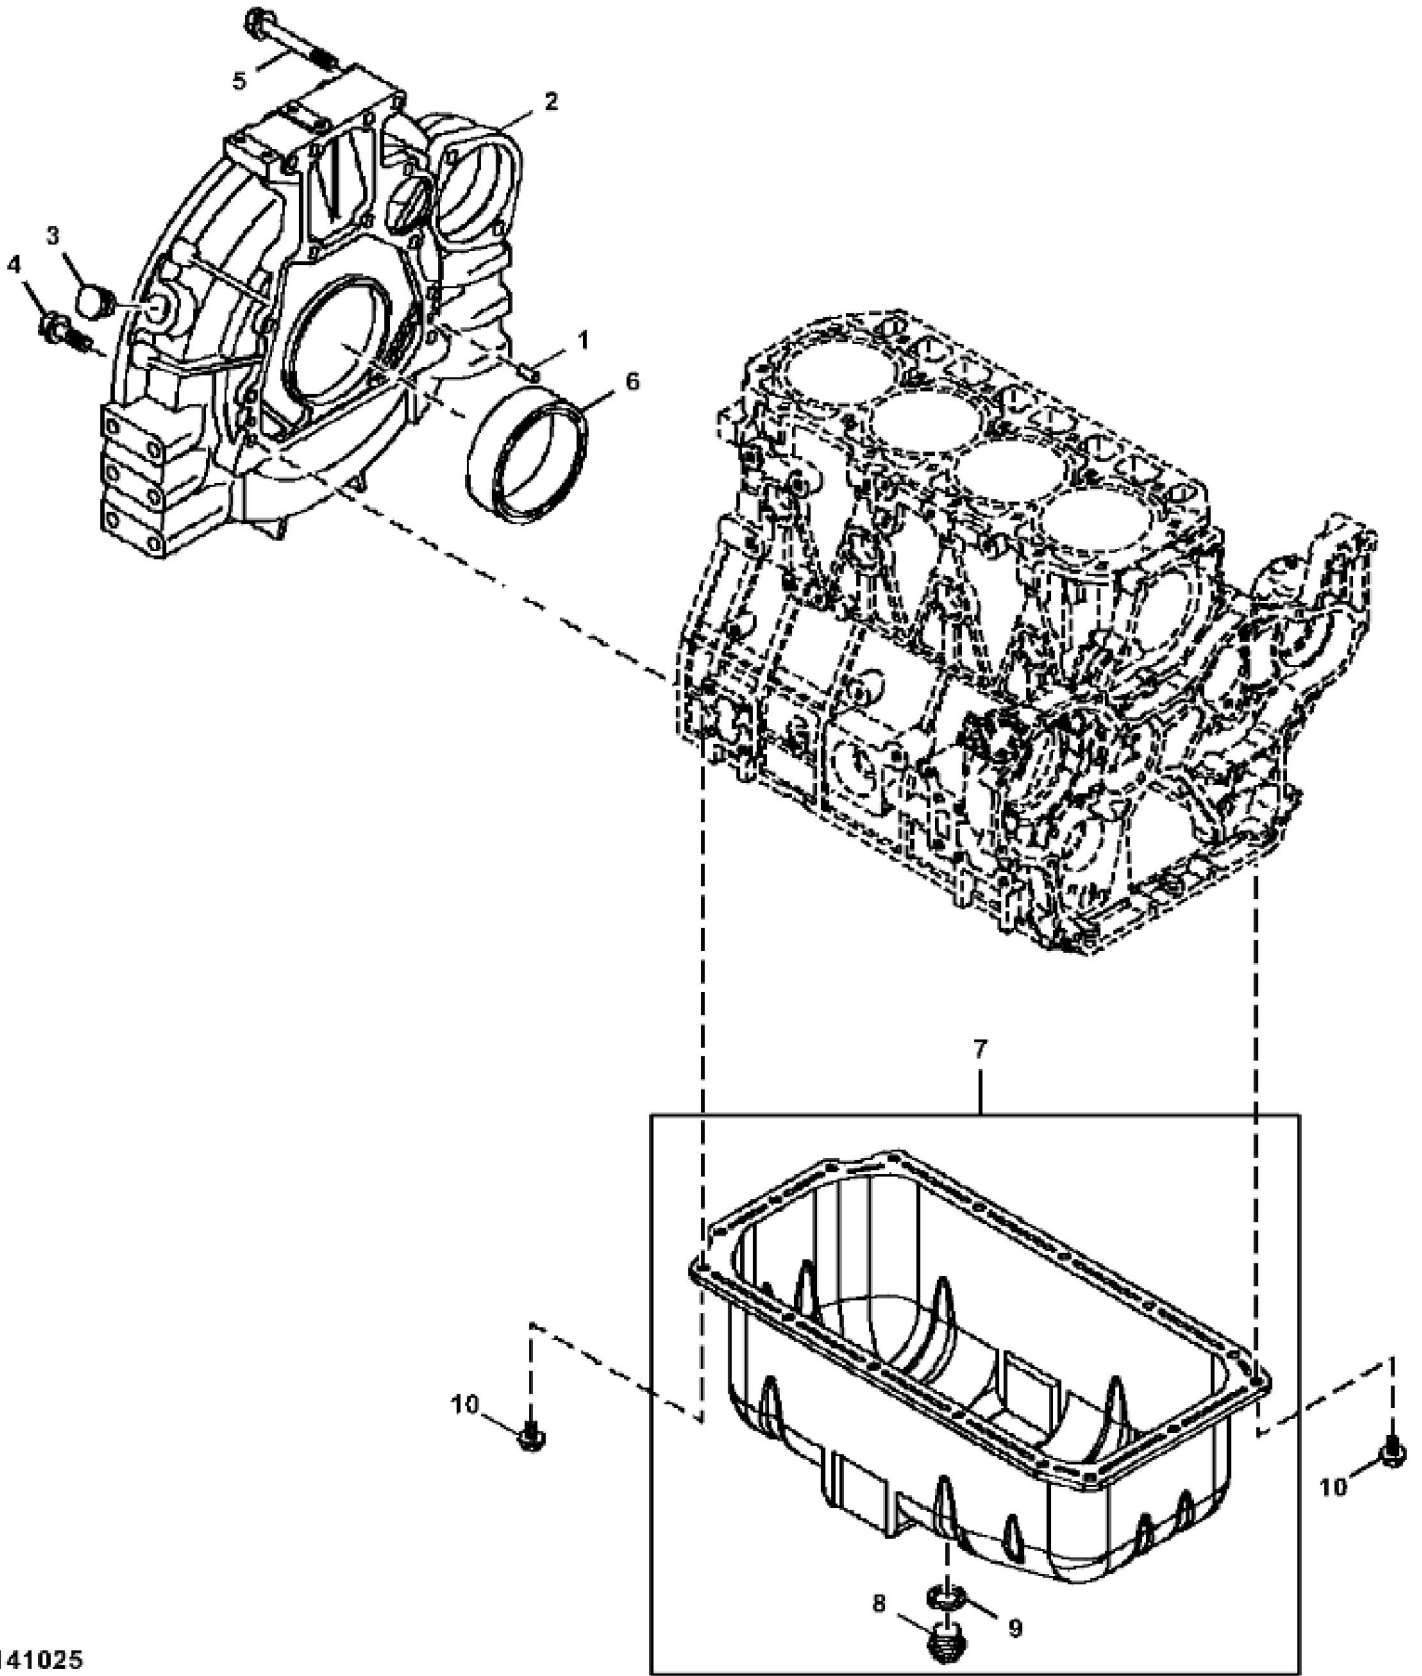

TX1141021

CYLINDER BLOCK

KEY	PART NO.	PART NAME	QTY	REMARKS	
2	M809594	PLUG	1		
3	15H562	PIPE PLUG	1	1"	
4	AT211653	BOLT	10		
5	AT211656	BUSHING	1		
6	30M7023	PLUG	8		
7	CH18079	SPRING PIN	2		
8	M806938	PLUG	3		
9	MIA880556	BEARING	2		
10	AT211658	BOLT	18		
11	MIU801057	GASKET	1		
12	MIA880548	BEARING	5		
12	MIA880547	BEARING	1	Undersized, .25 mm	
12	MIA880558	BEARING	1	Oversized, .25 mm	

TX1141023

HOUSING

KEY	PART NO.	PART NAME	QTY	REMARKS	
1	M802255	PIN	4		
2	MIU803576	GEAR CASE	1		
3	AT212086	HYDRAULIC PUMP	1		
4	M800056	STUD	4		
5	AT211670	O-RING	1		
6	AT211671	O-RING	1		
7	CH10567	PACKING	1		
8	MIU801224	PACKING	1		
9	CH18390	BOLT	4		
10	CH19139	BOLT	4		
11	CH19101	BOLT	8		
12	M810187	NUT	4		
13	M805710	CAP	1		
14	M805711	PACKING	1		
15	AT211662	COVER	1		
16	CH19091	BOLT	1		
17	MIU800476	COVER	1		
18	CH13526	PACKING	1		
19	M87868	BOLT	2		
20	HOUSING	1	NLA	
21	MIU801096	SEAL	1		
22	AT211680	COVER	1		
23	AT211681	GASKET	1		
24	M89128	BOLT	5		
25	CH19100	BOLT	6		

TX1141025

John Deere > Turf And Utility > LOADER, FOUR-WHEEL DRIVE > 204K - LOADER, FOUR-WHEEL DRIVE > 204K Loader (PIN: 1LU204K__B030899-) > 04 ENGINE > 0400 ENGINE > ST758111 - ENGINE OIL PAN AND FLYWHEEL HOUSING

KEY	PART NO.	PART NAME	QTY	REMARKS	
1	M802255	PIN	2		
2	MIA881092	HOUSING	1		
3	M88659	PLUG	1		
4	AT211675	CAP SCREW	9		
5	AT211950	BOLT	4		
6	MIU801095	SEAL	1		
7	MIA881103	RESERVOIR	1		
8	M806544	DRAIN PLUG	1		
9	M806545	WASHER	1		
10	CH19137	BOLT	16		