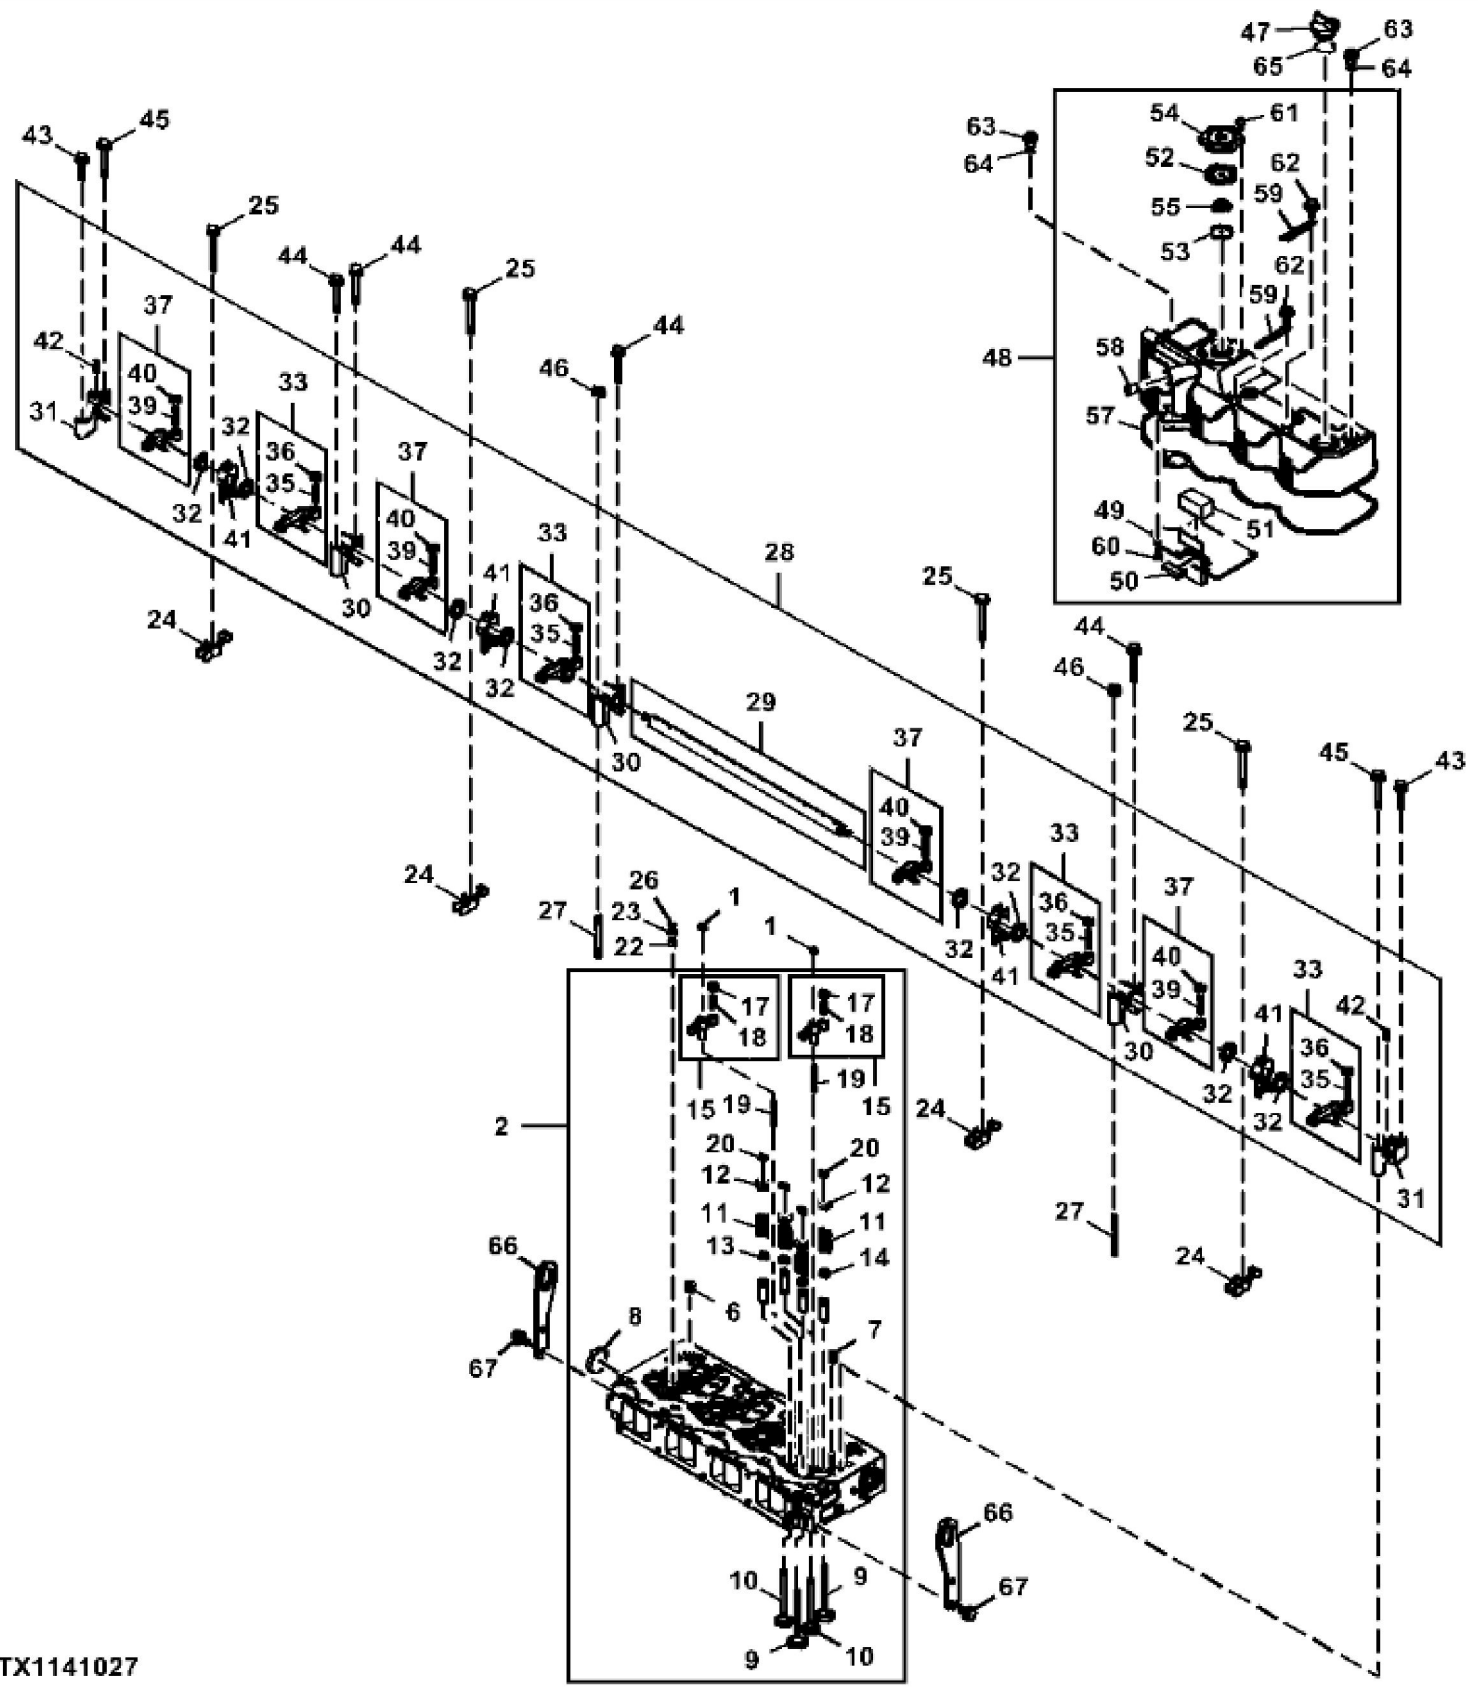

TX1141021

CYLINDER BLOCK

KEY	PART NO.	PART NAME	QTY	REMARKS	
2	M809594	PLUG	1		
3	15H562	PIPE PLUG	1	1"	
4	AT211653	BOLT	10		
5	AT211656	BUSHING	1		
6	30M7023	PLUG	8		
7	CH18079	SPRING PIN	2		
8	M806938	PLUG	3		
9	MIA880556	BEARING	2		
10	AT211658	BOLT	18		
11	MIU801057	GASKET	1		
12	MIA880548	BEARING	5		
12	MIA880547	BEARING	1	Undersized, .25 mm	
12	MIA880558	BEARING	1	Oversized, .25 mm	

TX1141023

HOUSING

KEY	PART NO.	PART NAME	QTY	REMARKS	
1	M802255	PIN	4		
2	MIU803576	GEAR CASE	1		
3	AT212086	HYDRAULIC PUMP	1		
4	M800056	STUD	4		
5	AT211670	O-RING	1		
6	AT211671	O-RING	1		
7	CH10567	PACKING	1		
8	MIU801224	PACKING	1		
9	CH18390	BOLT	4		
10	CH19139	BOLT	4		
11	CH19101	BOLT	8		
12	M810187	NUT	4		
13	M805710	CAP	1		
14	M805711	PACKING	1		
15	AT211662	COVER	1		
16	CH19091	BOLT	1		
17	MIU800476	COVER	1		
18	CH13526	PACKING	1		
19	M87868	BOLT	2		
20	HOUSING	1	NLA	
21	MIU801096	SEAL	1		
22	AT211680	COVER	1		
23	AT211681	GASKET	1		
24	M89128	BOLT	5		
25	CH19100	BOLT	6		

TX1141025

John Deere > Turf And Utility > LOADER, FOUR-WHEEL DRIVE > 204K - LOADER, FOUR-WHEEL DRIVE > 204K Loader (PIN: 1LU204K__B030899-) > 04 ENGINE > 0400 ENGINE > ST758111 - ENGINE OIL PAN AND FLYWHEEL HOUSING

KEY	PART NO.	PART NAME	QTY	REMARKS	
1	M802255	PIN	2		
2	MIA881092	HOUSING	1		
3	M88659	PLUG	1		
4	AT211675	CAP SCREW	9		
5	AT211950	BOLT	4		
6	MIU801095	SEAL	1		
7	MIA881103	RESERVOIR	1		
8	M806544	DRAIN PLUG	1		
9	M806545	WASHER	1		
10	CH19137	BOLT	16		