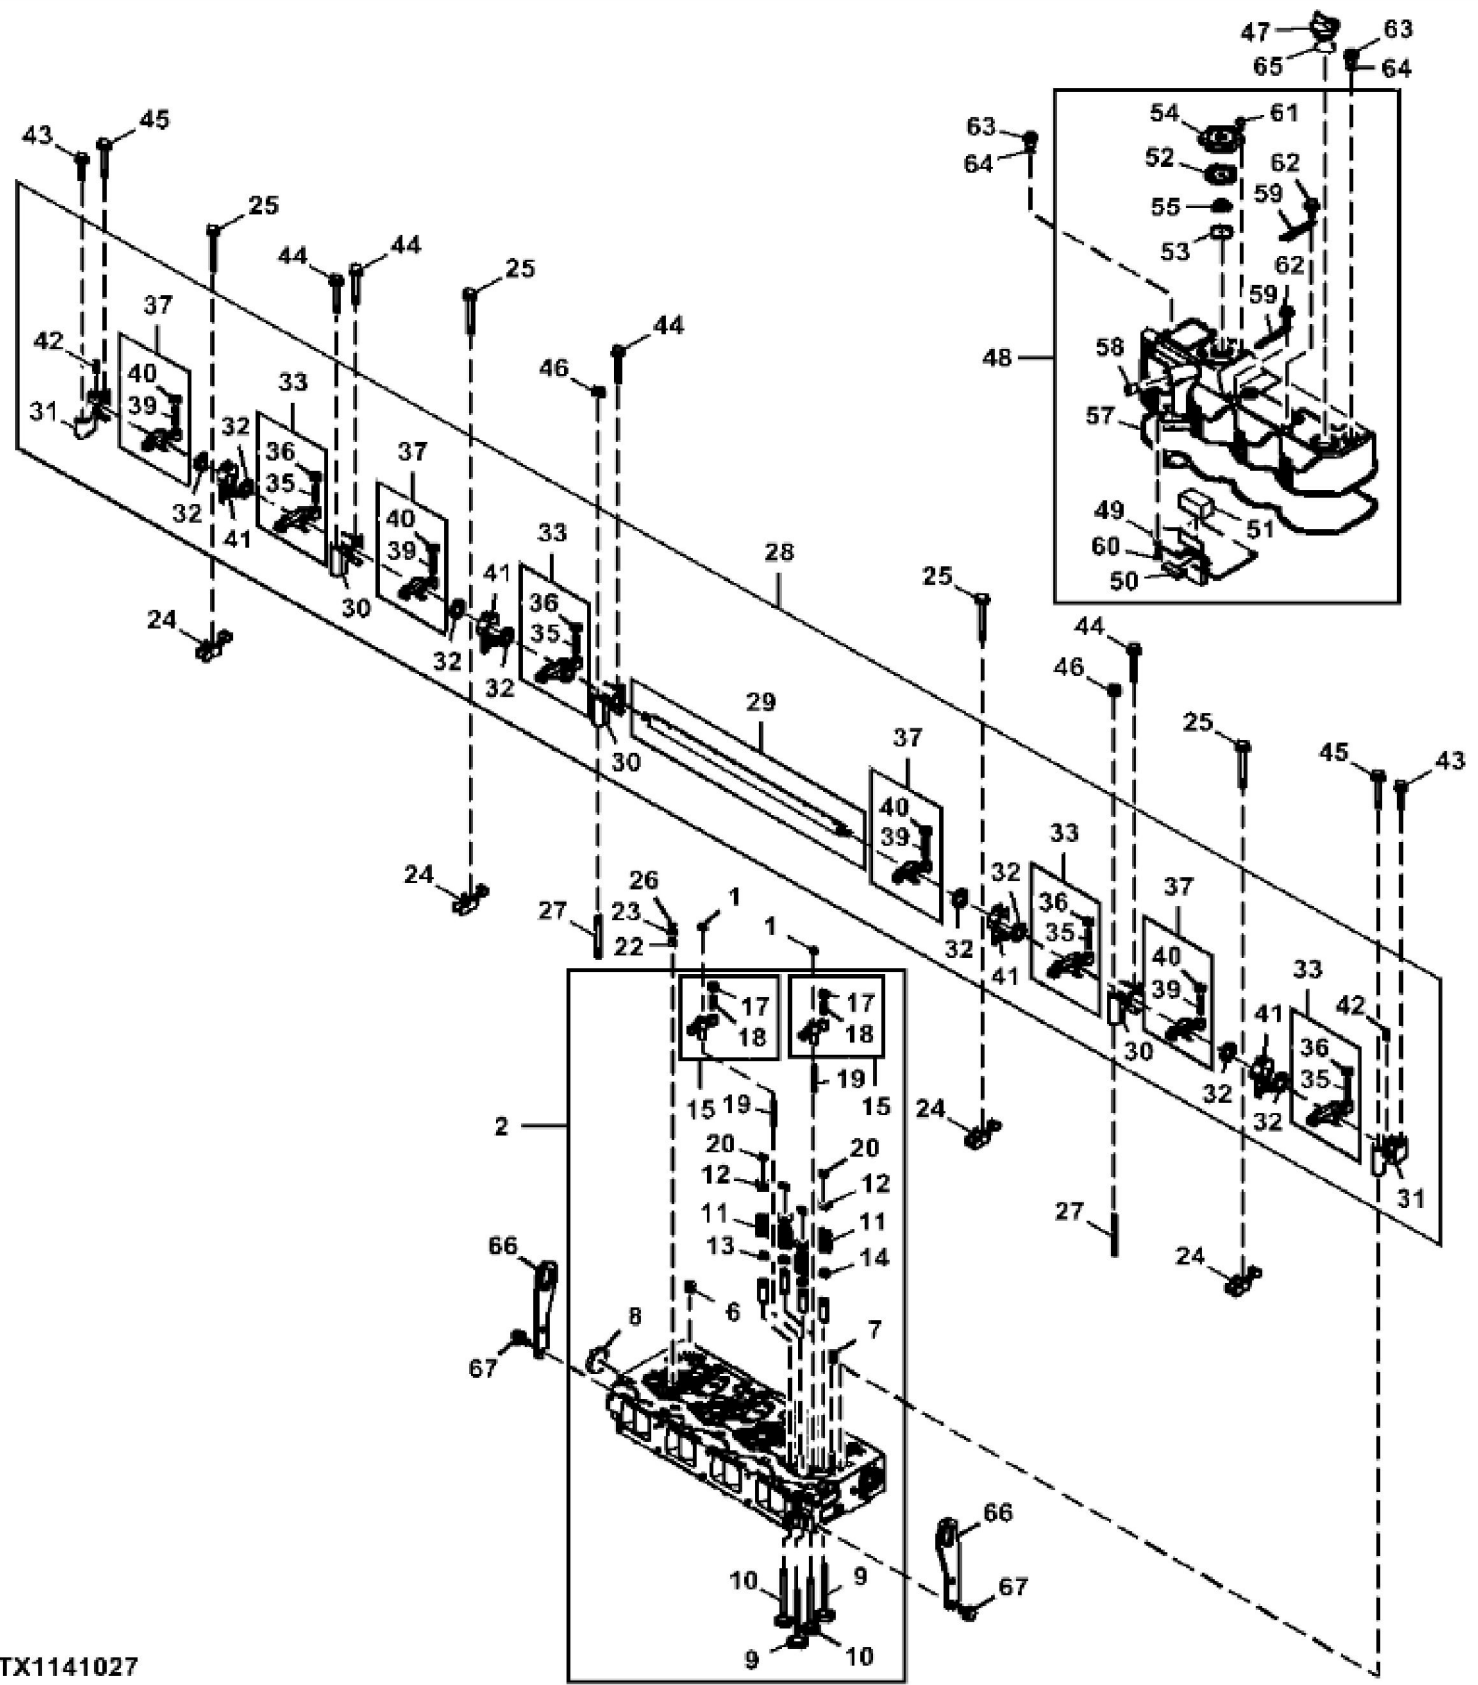

TX1141021

CYLINDER BLOCK

KEY	PART NO.	PART NAME	QTY	REMARKS	
2	M809594	PLUG	1		
3	15H562	PIPE PLUG	1	1"	
4	AT211653	BOLT	10		
5	AT211656	BUSHING	1		
6	30M7023	PLUG	8		
7	CH18079	SPRING PIN	2		
8	M806938	PLUG	3		
9	MIA880556	BEARING	2		
10	AT211658	BOLT	18		
11	MIU801057	GASKET	1		
12	MIA880548	BEARING	5		
12	MIA880547	BEARING	1	Undersized, .25 mm	
12	MIA880558	BEARING	1	Oversized, .25 mm	

TX1141023

HOUSING

KEY	PART NO.	PART NAME	QTY	REMARKS	
1	M802255	PIN	4		
2	MIU803576	GEAR CASE	1		
3	AT212086	HYDRAULIC PUMP	1		
4	M800056	STUD	4		
5	AT211670	O-RING	1		
6	AT211671	O-RING	1		
7	CH10567	PACKING	1		
8	MIU801224	PACKING	1		
9	CH18390	BOLT	4		
10	CH19139	BOLT	4		
11	CH19101	BOLT	8		
12	M810187	NUT	4		
13	M805710	CAP	1		
14	M805711	PACKING	1		
15	AT211662	COVER	1		
16	CH19091	BOLT	1		
17	MIU800476	COVER	1		
18	CH13526	PACKING	1		
19	M87868	BOLT	2		
20	HOUSING	1	NLA	
21	MIU801096	SEAL	1		
22	AT211680	COVER	1		
23	AT211681	GASKET	1		
24	M89128	BOLT	5		
25	CH19100	BOLT	6		

TX1141025

John Deere > Turf And Utility > LOADER, FOUR-WHEEL DRIVE > 304K - LOADER, FOUR-WHEEL DRIVE > 304K Loader (PIN: 1LU304K__B030847-) > 04 ENGINE > 0400 ENGINE > ST758111 - ENGINE OIL PAN AND FLYWHEEL HOUSING

KEY	PART NO.	PART NAME	QTY	REMARKS	
1	M802255	PIN	2		
2	MIA881092	HOUSING	1		
3	M88659	PLUG	1		
4	AT211675	CAP SCREW	9		
5	AT211950	BOLT	4		
6	MIU801095	SEAL	1		
7	MIA881103	RESERVOIR	1		
8	M806544	DRAIN PLUG	1		
9	M806545	WASHER	1		
10	CH19137	BOLT	16		