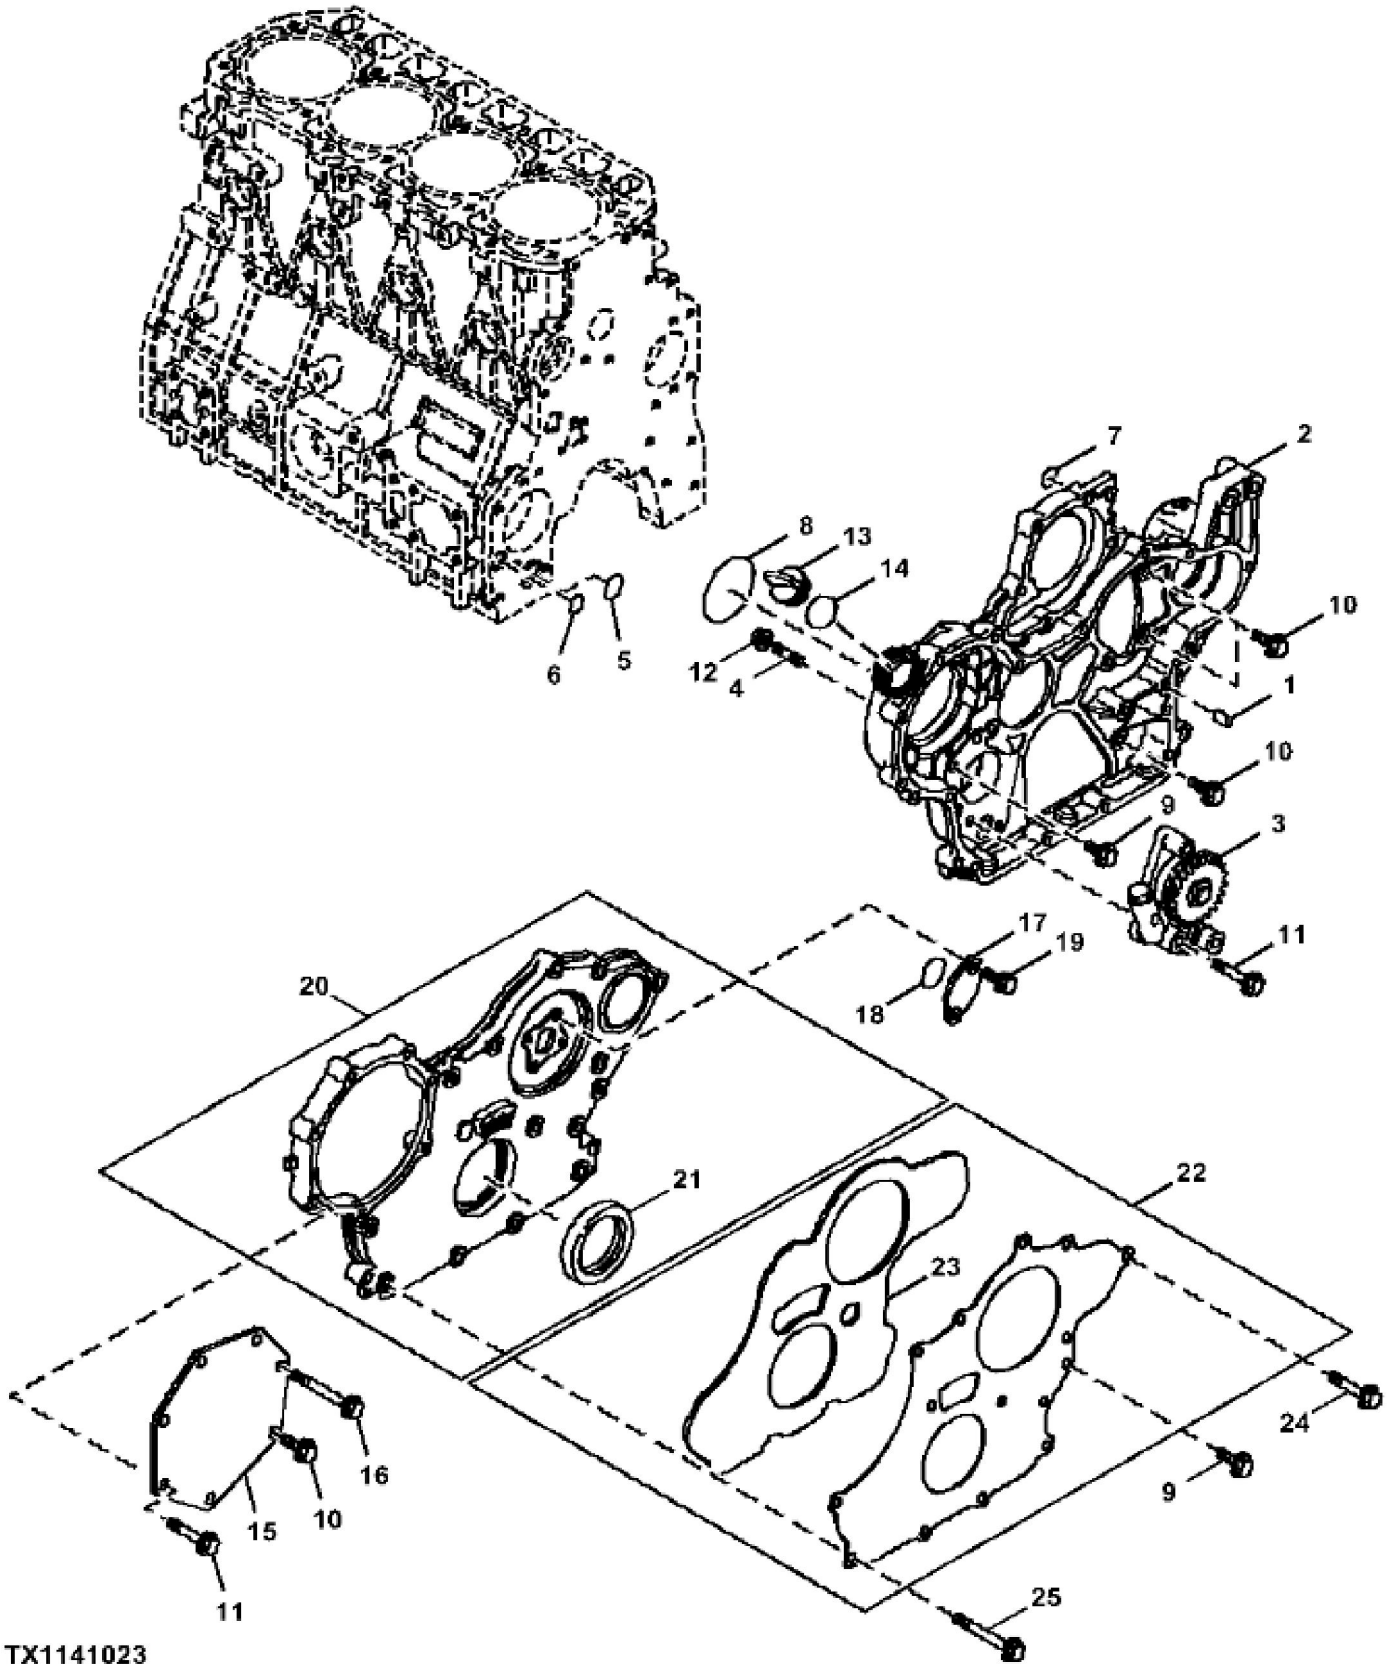

TX1141021

CYLINDER BLOCK

KEY	PART NO.	PART NAME	QTY	REMARKS	
2	M809594	PLUG	1		
3	15H562	PIPE PLUG	1	1"	
4	AT211653	BOLT	10		
5	AT211656	BUSHING	1		
6	30M7023	PLUG	8		
7	CH18079	SPRING PIN	2		
8	M806938	PLUG	3		
9	MIA880556	BEARING	2		
10	AT211658	BOLT	18		
11	MIU801057	GASKET	1		
12	MIA880548	BEARING	5		
12	MIA880547	BEARING	1	Undersized, .25 mm	
12	MIA880558	BEARING	1	Oversized, .25 mm	

TX1141023

HOUSING

KEY	PART NO.	PART NAME	QTY	REMARKS	
1	M802255	PIN	4		
2	MIU803576	GEAR CASE	1		
3	AT212086	HYDRAULIC PUMP	1		
4	M800056	STUD	4		
5	AT211670	O-RING	1		
6	AT211671	O-RING	1		
7	CH10567	PACKING	1		
8	MIU801224	PACKING	1		
9	CH18390	BOLT	4		
10	CH19139	BOLT	4		
11	CH19101	BOLT	8		
12	M810187	NUT	4		
13	M805710	CAP	1		
14	M805711	PACKING	1		
15	AT211662	COVER	1		
16	CH19091	BOLT	1		
17	MIU800476	COVER	1		
18	CH13526	PACKING	1		
19	M87868	BOLT	2		
20	HOUSING	1	NLA	
21	MIU801096	SEAL	1		
22	AT211680	COVER	1		
23	AT211681	GASKET	1		
24	M89128	BOLT	5		
25	CH19100	BOLT	6		

TX1141025

John Deere > Turf And Utility > LOADER, FOUR-WHEEL DRIVE > 304K - LOADER, FOUR-WHEEL DRIVE > 304K Loader (PIN: 1LU304K__B030847-) > 04 ENGINE > 0400 ENGINE > ST758111 - ENGINE OIL PAN AND FLYWHEEL HOUSING

KEY	PART NO.	PART NAME	QTY	REMARKS	
1	M802255	PIN	2		
2	MIA881092	HOUSING	1		
3	M88659	PLUG	1		
4	AT211675	CAP SCREW	9		
5	AT211950	BOLT	4		
6	MIU801095	SEAL	1		
7	MIA881103	RESERVOIR	1		
8	M806544	DRAIN PLUG	1		
9	M806545	WASHER	1		
10	CH19137	BOLT	16		