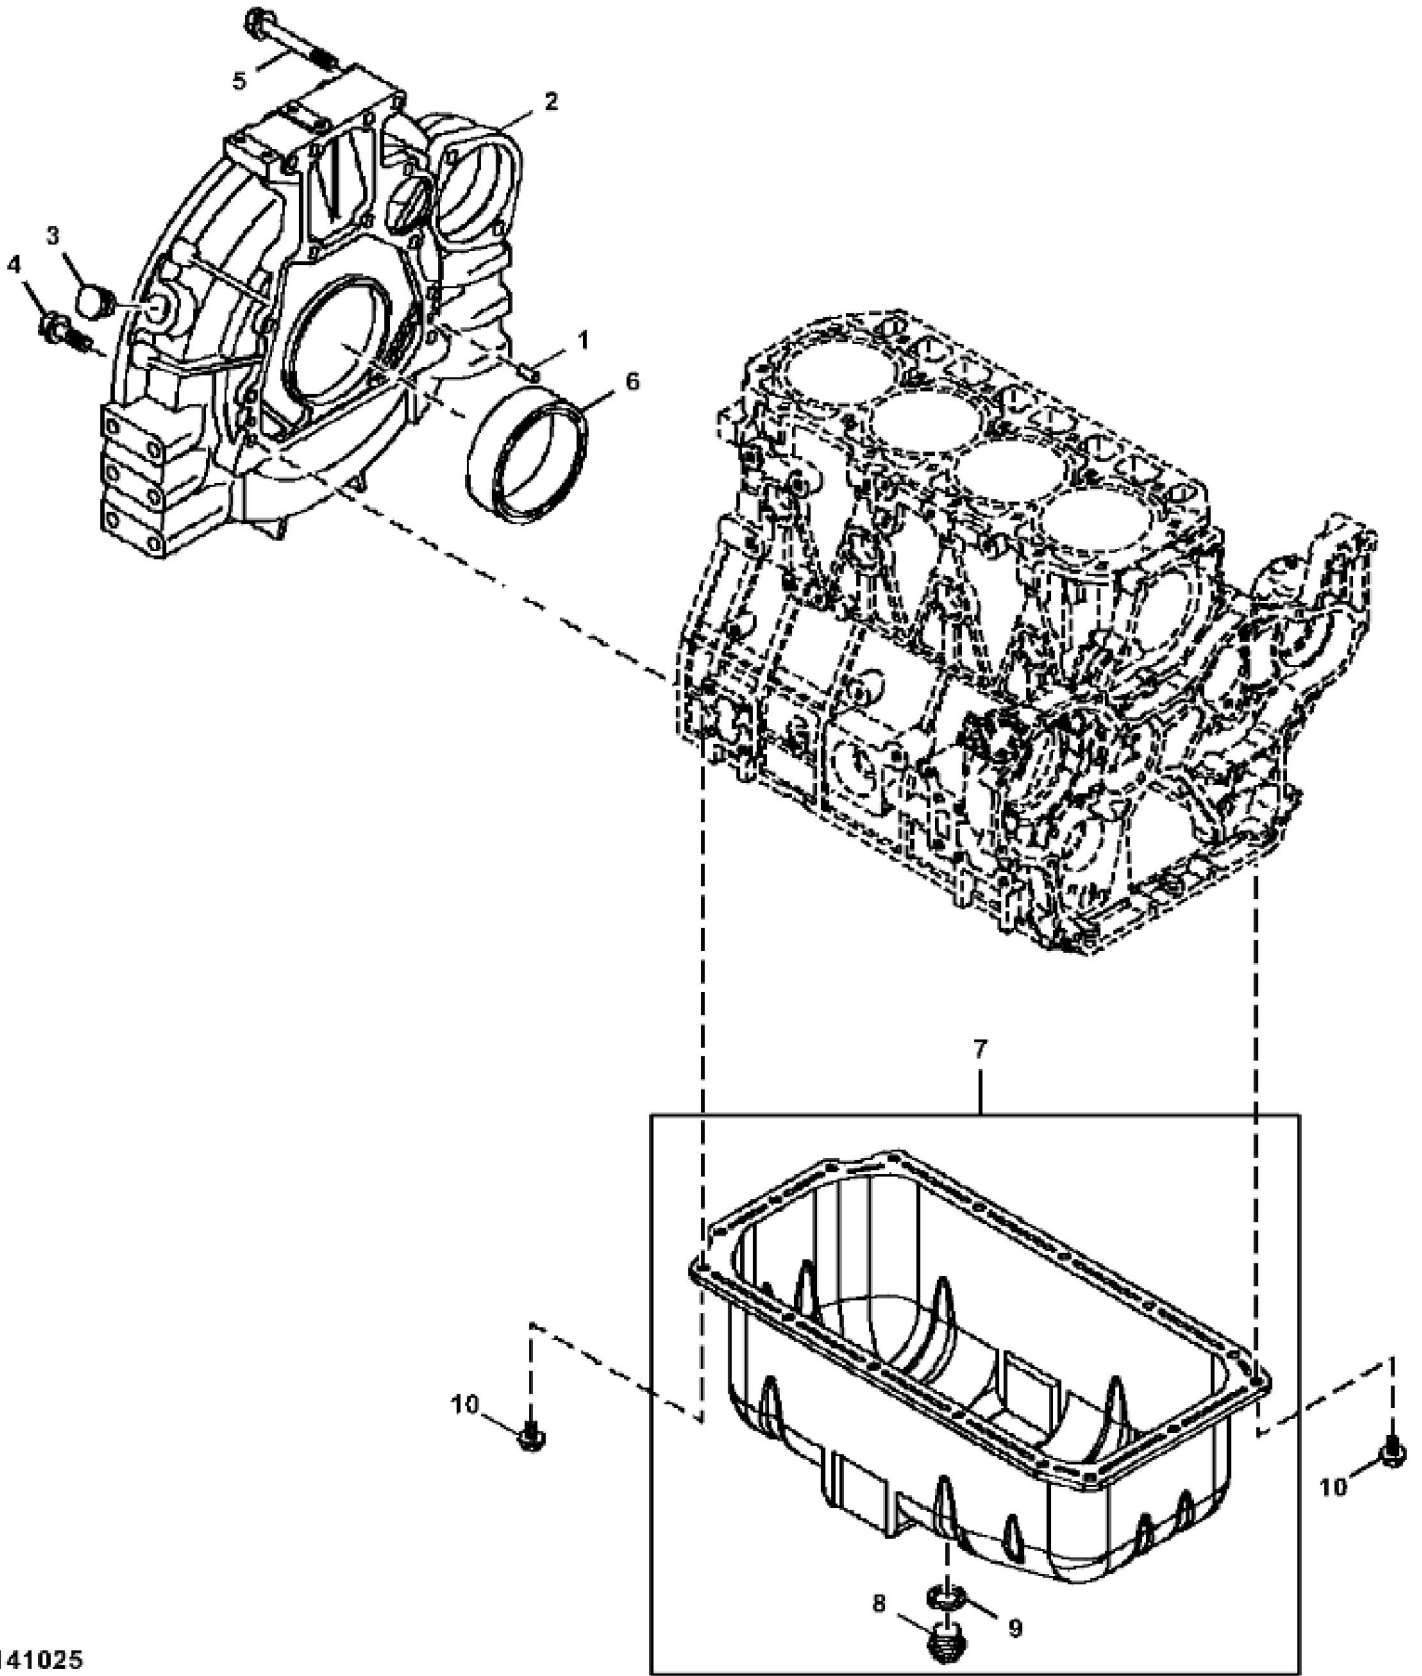

TX1141021

CYLINDER BLOCK

KEY	PART NO.	PART NAME	QTY	REMARKS	
2	M809594	PLUG	1		
3	15H562	PIPE PLUG	1	1"	
4	AT211653	BOLT	10		
5	AT211656	BUSHING	1		
6	30M7023	PLUG	8		
7	CH18079	SPRING PIN	2		
8	M806938	PLUG	3		
9	MIA880556	BEARING	2		
10	AT211658	BOLT	18		
11	MIU801057	GASKET	1		
12	MIA880548	BEARING	5		
12	MIA880547	BEARING	1	Undersized, .25 mm	
12	MIA880558	BEARING	1	Oversized, .25 mm	

TX1141023

HOUSING

KEY	PART NO.	PART NAME	QTY	REMARKS	
1	M802255	PIN	4		
2	MIU803576	GEAR CASE	1		
3	AT212086	HYDRAULIC PUMP	1		
4	M800056	STUD	4		
5	AT211670	O-RING	1		
6	AT211671	O-RING	1		
7	CH10567	PACKING	1		
8	MIU801224	PACKING	1		
9	CH18390	BOLT	4		
10	CH19139	BOLT	4		
11	CH19101	BOLT	8		
12	M810187	NUT	4		
13	M805710	CAP	1		
14	M805711	PACKING	1		
15	AT211662	COVER	1		
16	CH19091	BOLT	1		
17	MIU800476	COVER	1		
18	CH13526	PACKING	1		
19	M87868	BOLT	2		
20	HOUSING	1	NLA	
21	MIU801096	SEAL	1		
22	AT211680	COVER	1		
23	AT211681	GASKET	1		
24	M89128	BOLT	5		
25	CH19100	BOLT	6		

TX1141025

John Deere > Turf And Utility > LOADER, FOUR-WHEEL DRIVE > 304K - LOADER, FOUR-WHEEL DRIVE > 304K Loader (PIN: 1LU304K__B030847-) > 04 ENGINE > 0400 ENGINE > ST758111 - ENGINE OIL PAN AND FLYWHEEL HOUSING

KEY	PART NO.	PART NAME	QTY	REMARKS	
1	M802255	PIN	2		
2	MIA881092	HOUSING	1		
3	M88659	PLUG	1		
4	AT211675	CAP SCREW	9		
5	AT211950	BOLT	4		
6	MIU801095	SEAL	1		
7	MIA881103	RESERVOIR	1		
8	M806544	DRAIN PLUG	1		
9	M806545	WASHER	1		
10	CH19137	BOLT	16		