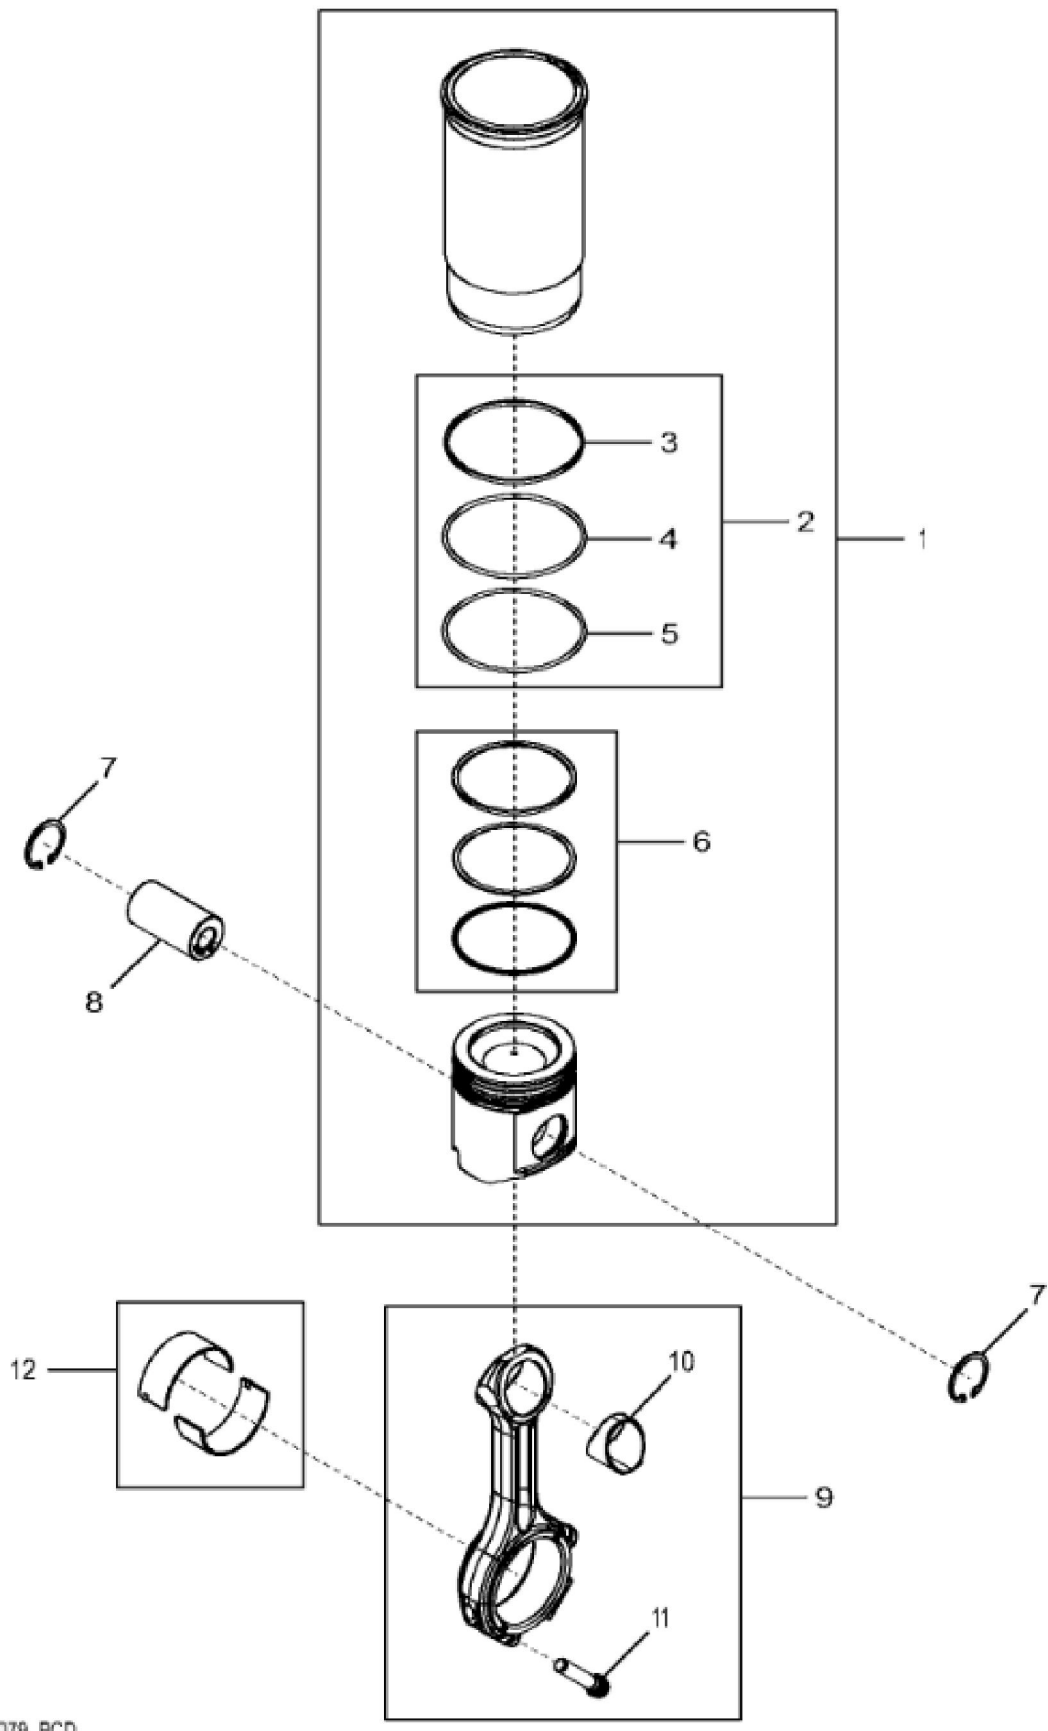

KEY	PART NO.	PART NAME	QTY	REMARKS
1	RE506195	CRANKSHAFT	1	(Grinding Guidelines : See CTM104) (Iron) ALSO ORDER RE538097 AND RE44574
1	SE501656	CRANKSHAFT REMAN	1	(With Bearings) REMAN FOR RE506195
2	R120631	GEAR	1	Z = 30
3	R505609	SHAFT KEY	1	
4	A120R	DOWEL PIN	1	
5	RE65165	BEARING KIT	4	STD KIT, MARKED R123561 AND R123562
5	RE65911	BEARING	1	US -0.254 MM , MARKED R130576 AND R130577
6	RE65168	BEARING KIT	1	STD KIT, MARKED R123563 AND R123564
6	RE65912	THRUST BEARING	1	US -0.254MM , MARKED R130576 AND R130577
7	R135918	BOLT	4