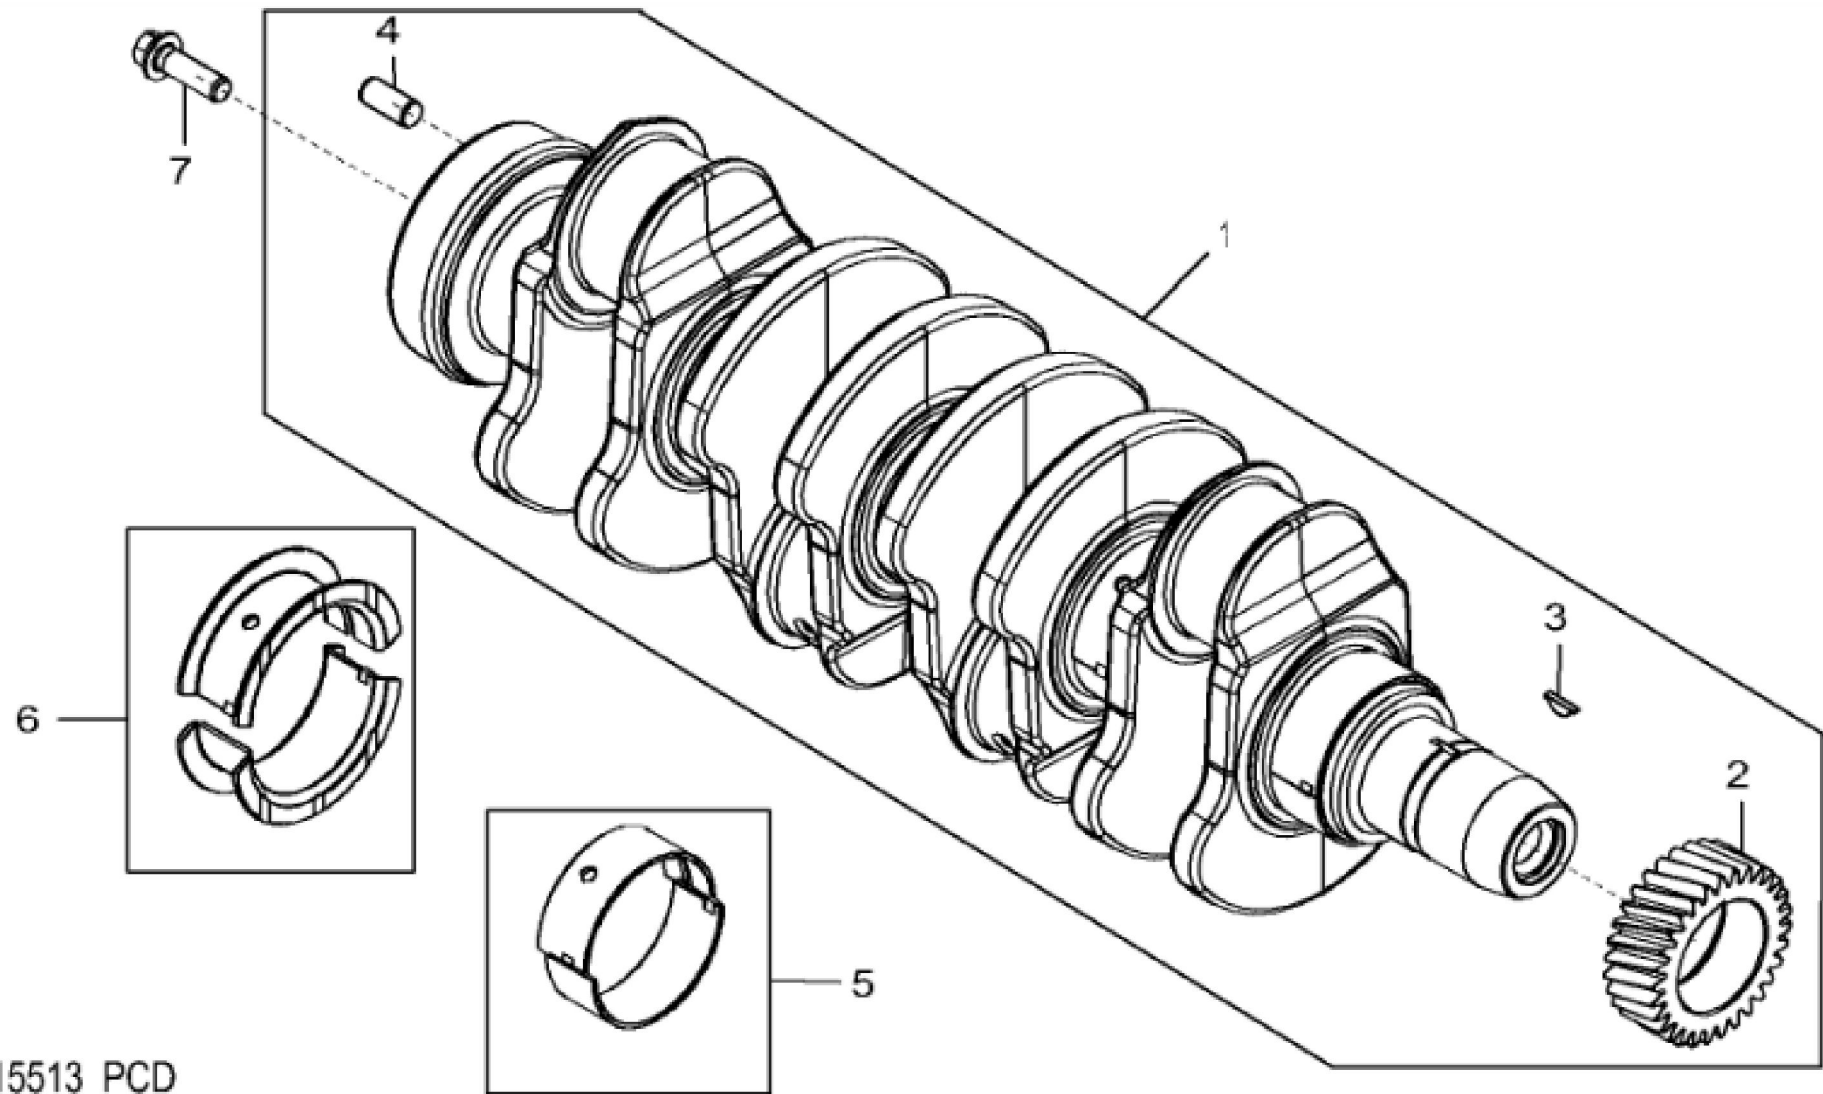

&gt;0400B ENGINE 4045HT079-RE559143 4045HT079 &gt;ST851951 - 46AA CYLINDER BLOCK ( - 024104)

KEY	PART NO.	PART NAME	QTY	REMARKS	
1	.....	CYLINDER BLOCK	1	MARKED R534172, ORDER RE545935	
2	RE539115	FITTING	2		
3	51M7043	O-RING	1	15.300 X 2.200 mm	
4	R535005	CAP SCREW	10		
5	15H695	PIPE PLUG	1	3/8"	
6	R97185	O-RING	1		
7	R115299	BUSHING	6		
8	R111137	SPRING	1		
9	RE505501	BLEED VALVE	1		
10	T18891	PLUG	2		
11	R116466	PLUG	1		
12	R119874	BUSHING	1		
13	B153R	DOWEL PIN	2		
14	RE42713	PIPE PLUG	5		
15	51M7045	O-RING	1	19.300 X 2.200 mm	
16	RE505232	FITTING	1		
17	A120R	DOWEL PIN	4		
18	R131182	ORIFICE	4		
19	U13639	O-RING	1		
20	RE508185	FITTING	2		
21	51M7041	O-RING	1	11.300 X 2.200 mm	
22	RE539114	FITTING	3		
23	R121043	VALVE	1		
24	R131425	COMPRESSION SPRING	1		

KEY	PART NO.	PART NAME	QTY	REMARKS
1	.....	CYLINDER BLOCK	1	MARKED R534172; ORDER RE545935
2	RE505232	FITTING	1	
3	51M7045	O-RING	1	19.300 X 2.200 mm
4	A120R	DOWEL PIN	4	
5	RE71255	PIPE PLUG	5	
6	R116466	PLUG	1	
7	R119874	BUSHING	1	
8	B153R	DOWEL PIN	2	
9	RE505501	BLEED VALVE	1	
10	R131425	COMPRESSION SPRING	1	
11	R121043	VALVE	1	(By Pass)
12	R111137	SPRING	1	
13	R115299	BUSHING	6	
14	R535005	CAP SCREW	10	
15	R536082	BEARING CAP	4	MARKED R536083; SUB FOR APPL R114241
16	R535004	BEARING CAP	1	MARKED R536083; SUB FOR APPL R114240
17	15H695	PIPE PLUG	1	3/8"
18	RE539115	FITTING	2	
19	51M7043	O-RING	1	15.300 X 2.200 mm
20	RE539114	FITTING	3	
21	51M7041	O-RING	1	11.300 X 2.200 mm
22	RE508185	FITTING	2	
23	U13639	O-RING	1	
24	T18891	PLUG	2	
25	R97185	O-RING	1	
26	R131182	ORIFICE	4	
27	RE63674	VALVE	1	