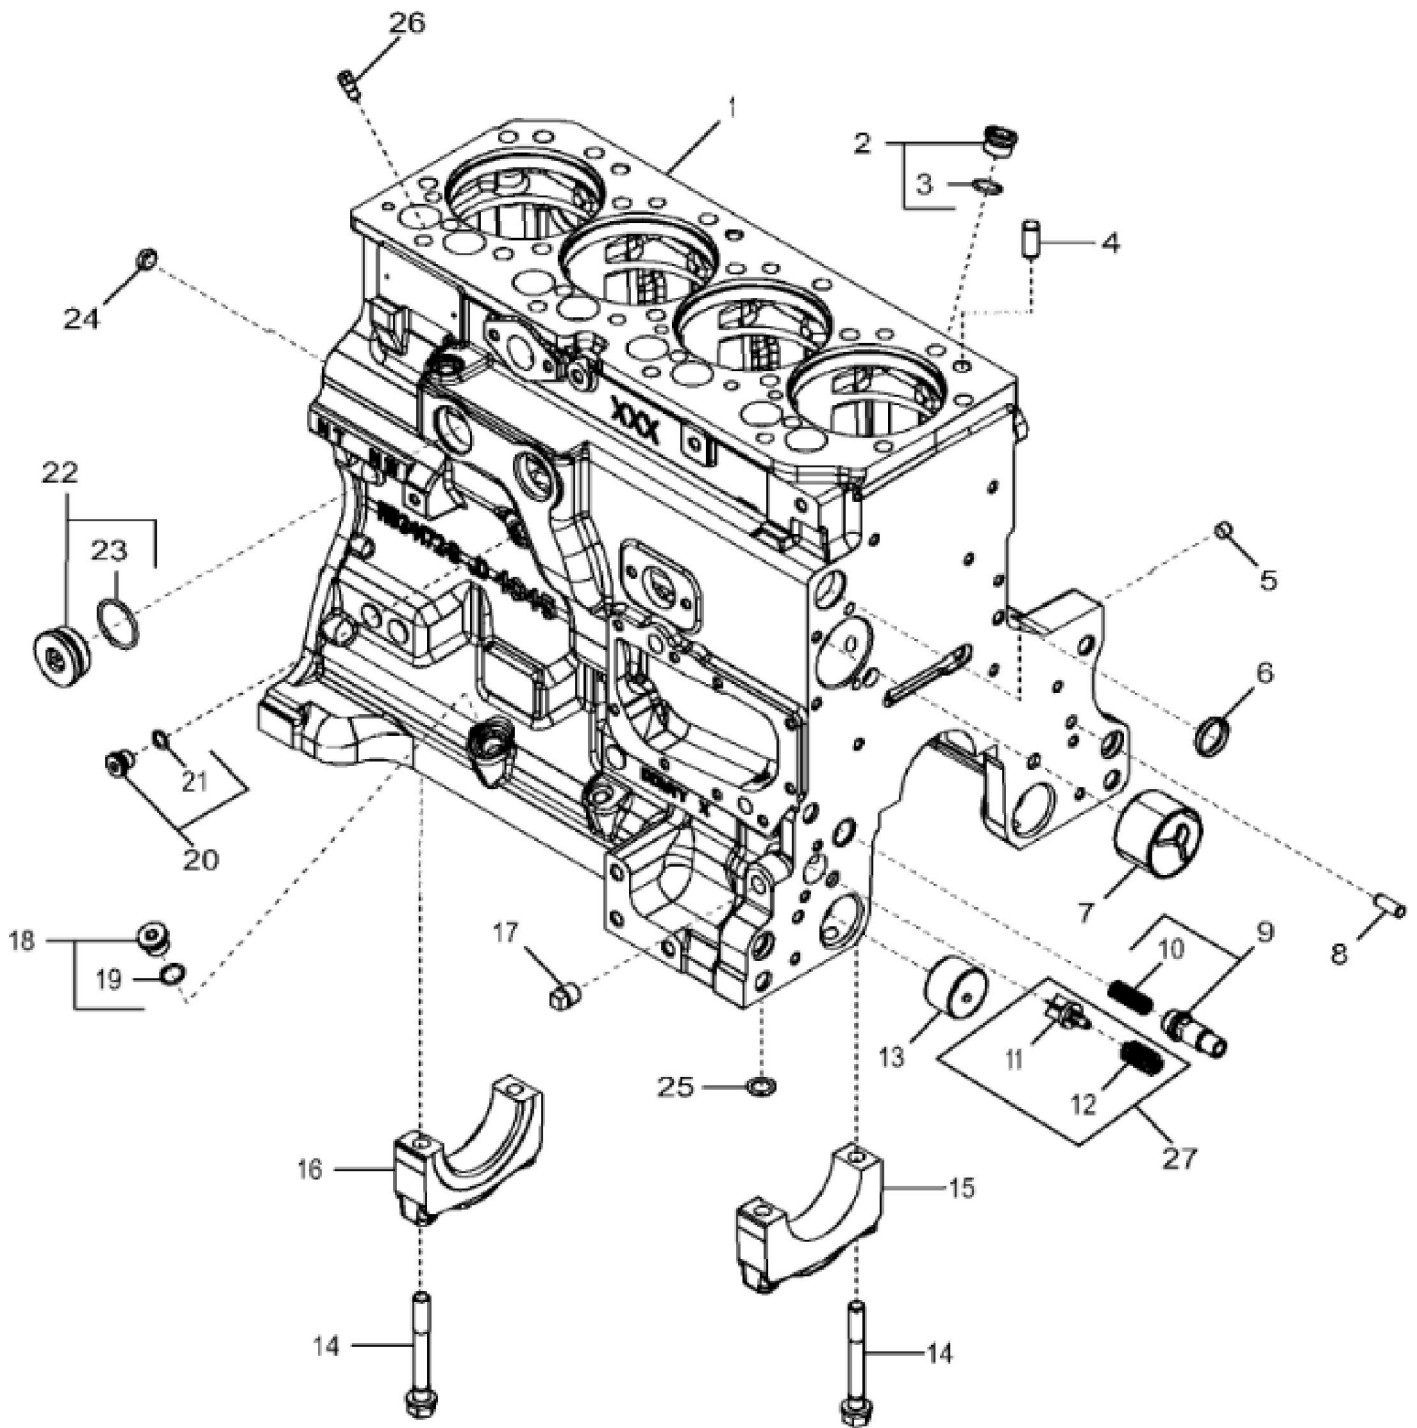

&gt;0400B ENGINE 4045HT079-RE559143 4045HT079 &gt;ST851951 - 46AA CYLINDER BLOCK ( - 024104)

KEY	PART NO.	PART NAME	QTY	REMARKS	
1	.....	CYLINDER BLOCK	1	MARKED R534172, ORDER RE545935	
2	RE539115	FITTING	2		
3	51M7043	O-RING	1	15.300 X 2.200 mm	
4	R535005	CAP SCREW	10		
5	15H695	PIPE PLUG	1	3/8"	
6	R97185	O-RING	1		
7	R115299	BUSHING	6		
8	R111137	SPRING	1		
9	RE505501	BLEED VALVE	1		
10	T18891	PLUG	2		
11	R116466	PLUG	1		
12	R119874	BUSHING	1		
13	B153R	DOWEL PIN	2		
14	RE42713	PIPE PLUG	5		
15	51M7045	O-RING	1	19.300 X 2.200 mm	
16	RE505232	FITTING	1		
17	A120R	DOWEL PIN	4		
18	R131182	ORIFICE	4		
19	U13639	O-RING	1		
20	RE508185	FITTING	2		
21	51M7041	O-RING	1	11.300 X 2.200 mm	
22	RE539114	FITTING	3		
23	R121043	VALVE	1		
24	R131425	COMPRESSION SPRING	1		

KEY	PART NO.	PART NAME	QTY	REMARKS
1	.....	CYLINDER BLOCK	1	MARKED R534172; ORDER RE545935
2	RE505232	FITTING	1	
3	51M7045	O-RING	1	19.300 X 2.200 mm
4	A120R	DOWEL PIN	4	
5	RE71255	PIPE PLUG	5	
6	R116466	PLUG	1	
7	R119874	BUSHING	1	
8	B153R	DOWEL PIN	2	
9	RE505501	BLEED VALVE	1	
10	R131425	COMPRESSION SPRING	1	
11	R121043	VALVE	1	(By Pass)
12	R111137	SPRING	1	
13	R115299	BUSHING	6	
14	R535005	CAP SCREW	10	
15	R536082	BEARING CAP	4	MARKED R536083; SUB FOR APPL R114241
16	R535004	BEARING CAP	1	MARKED R536083; SUB FOR APPL R114240
17	15H695	PIPE PLUG	1	3/8"
18	RE539115	FITTING	2	
19	51M7043	O-RING	1	15.300 X 2.200 mm
20	RE539114	FITTING	3	
21	51M7041	O-RING	1	11.300 X 2.200 mm
22	RE508185	FITTING	2	
23	U13639	O-RING	1	
24	T18891	PLUG	2	
25	R97185	O-RING	1	
26	R131182	ORIFICE	4	
27	RE63674	VALVE	1	