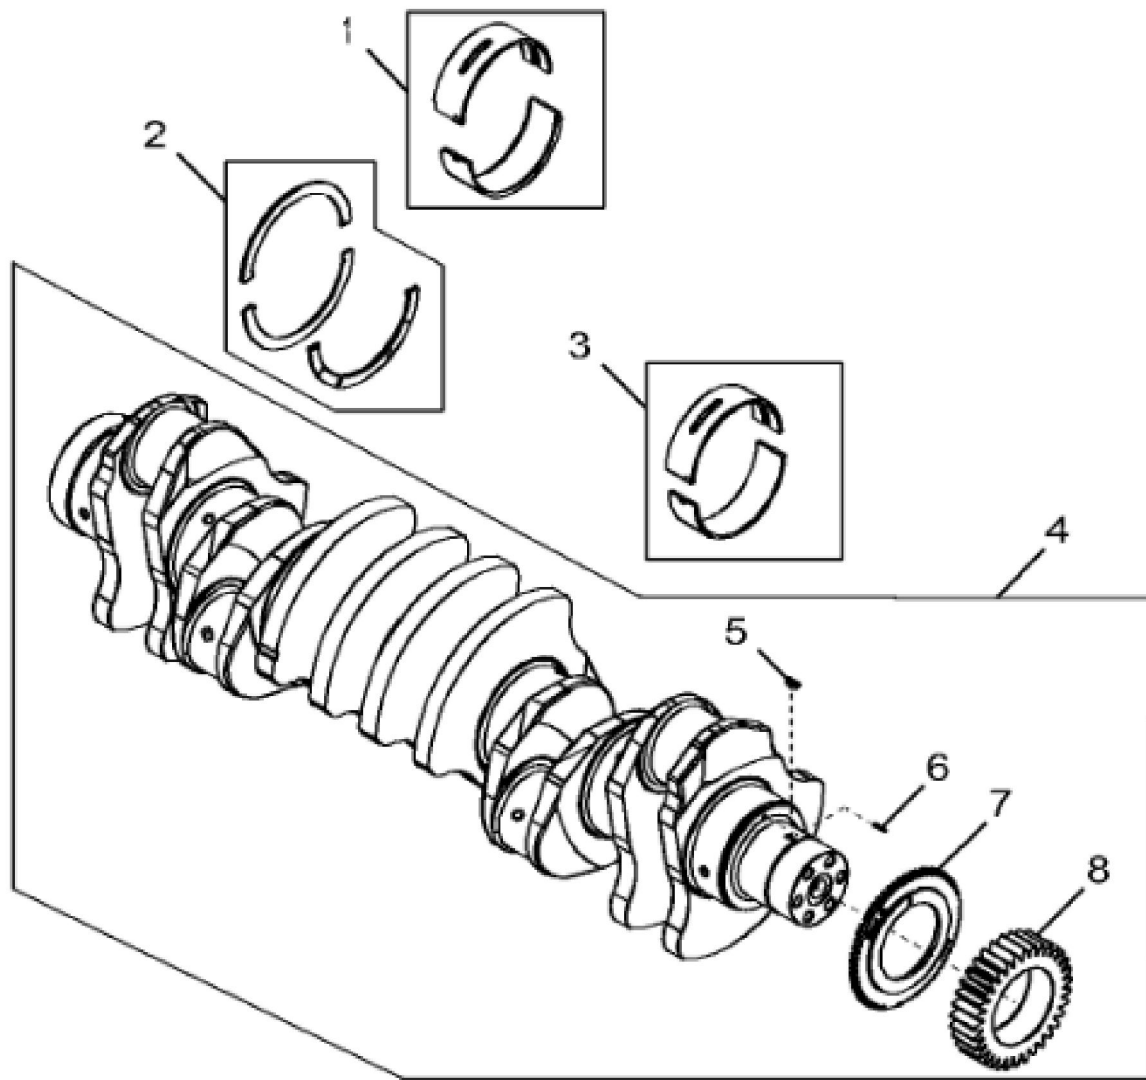

KEY	PART NO.	PART NAME	QTY	Engine Serial No.	REMARKS
1	CYLINDER LINER	1		ORDER RE530808
2	RE559262	PISTON-LINER KIT	1		SUB FOR RE530808
3	RE547712	O-RING KIT	6		
4	CYLINDER BLOCK	1	____-025930	ORDER RE536259; MARKED R524714; USE WITH RE530817 200 mm
4	CYLINDER BLOCK	1	025931-____	ORDER RE536259; MARKED R524714; USE WITH RE541424 225 mm
5	T21937	PLUG	2		
6	15H690	PIPE PLUG	1		3/4", SUB FOR RE501736
7	R502753	PLUG	2		
8	15H685	PIPE PLUG	2		1/4"
9	AT107509	PLUG	1		
10	R518501	BEARING CAP	6		(Main)
11	R518579	CAP SCREW	14		
12	R518573	BEARING CAP	1		(Thrust)
13	R116466	PLUG	1		
14	R535114	SHIM	6		

4702_RE524029_PCD

John Deere > Construction And Forestry >DOZER, CRAWLER >1050K - DOZER, CRAWLER >1050K Crawler Dozer (PIN: 1T01050K_ _C287054-) >04B ENGINE 6135HT005-RE564171 >0400B ENGINE 6135HT005-RE564171 6135HT005 >ST313344 - 4702 CRANKSHAFT AND BEARINGS

KEY	PART NO.	PART NAME	QTY	REMARKS	
1	RE530786	BEARING KIT	1	MARKED R517069 AND R517070	
2	RE530885	WASHER KIT	1	MARKED R520586	
3	RE530785	BEARING KIT	6	MARKED R517068 AND R517065	
4	RE522871	CRANKSHAFT	1		
4	SE501664	CRANKSHAFT REMAN	1	REMAN FOR RE522871	
5	26M4224	SHAFT KEY	1	4 X 16 mm	
6	34M7129	SPRING PIN	1	3 X 16 mm	
7	R122377	WHEEL SPEED SENSOR	1		
8	R529684	GEAR	1		

KEY	PART NO.	PART NAME	QTY	REMARKS
1	RE559262	PISTON-LINER KIT	6	PISTON MARKED R517128; SUB FOR RE530808
2	DZ101960	PISTON PIN	6	SUB FOR R517149
3	40M7313	SNAP RING	12	
4	RE530474	PISTON RING KIT	1	
5	RE535966	CONNECTING ROD	6	SUB FOR RE518803
5	SE502276	CONNECTING ROD REMAN	AR	REMAN FOR RE535966
6	R501380	CAP SCREW	2	
7	RE562584	BEARING KIT	6	KIT; R517067 AND R534189
7	RE531768	BEARING KIT	6	0.25 mm; US, KIT; R524610 AND R524613
7	RE531769	BEARING KIT	6	0.50 mm; US, KIT; R524611 AND R524614
8	RE529378	NOZZLE	6	SUB FOR RE519326
9	RE530324	SELF-LOCKING SCREW	6	SUB FOR RE522608