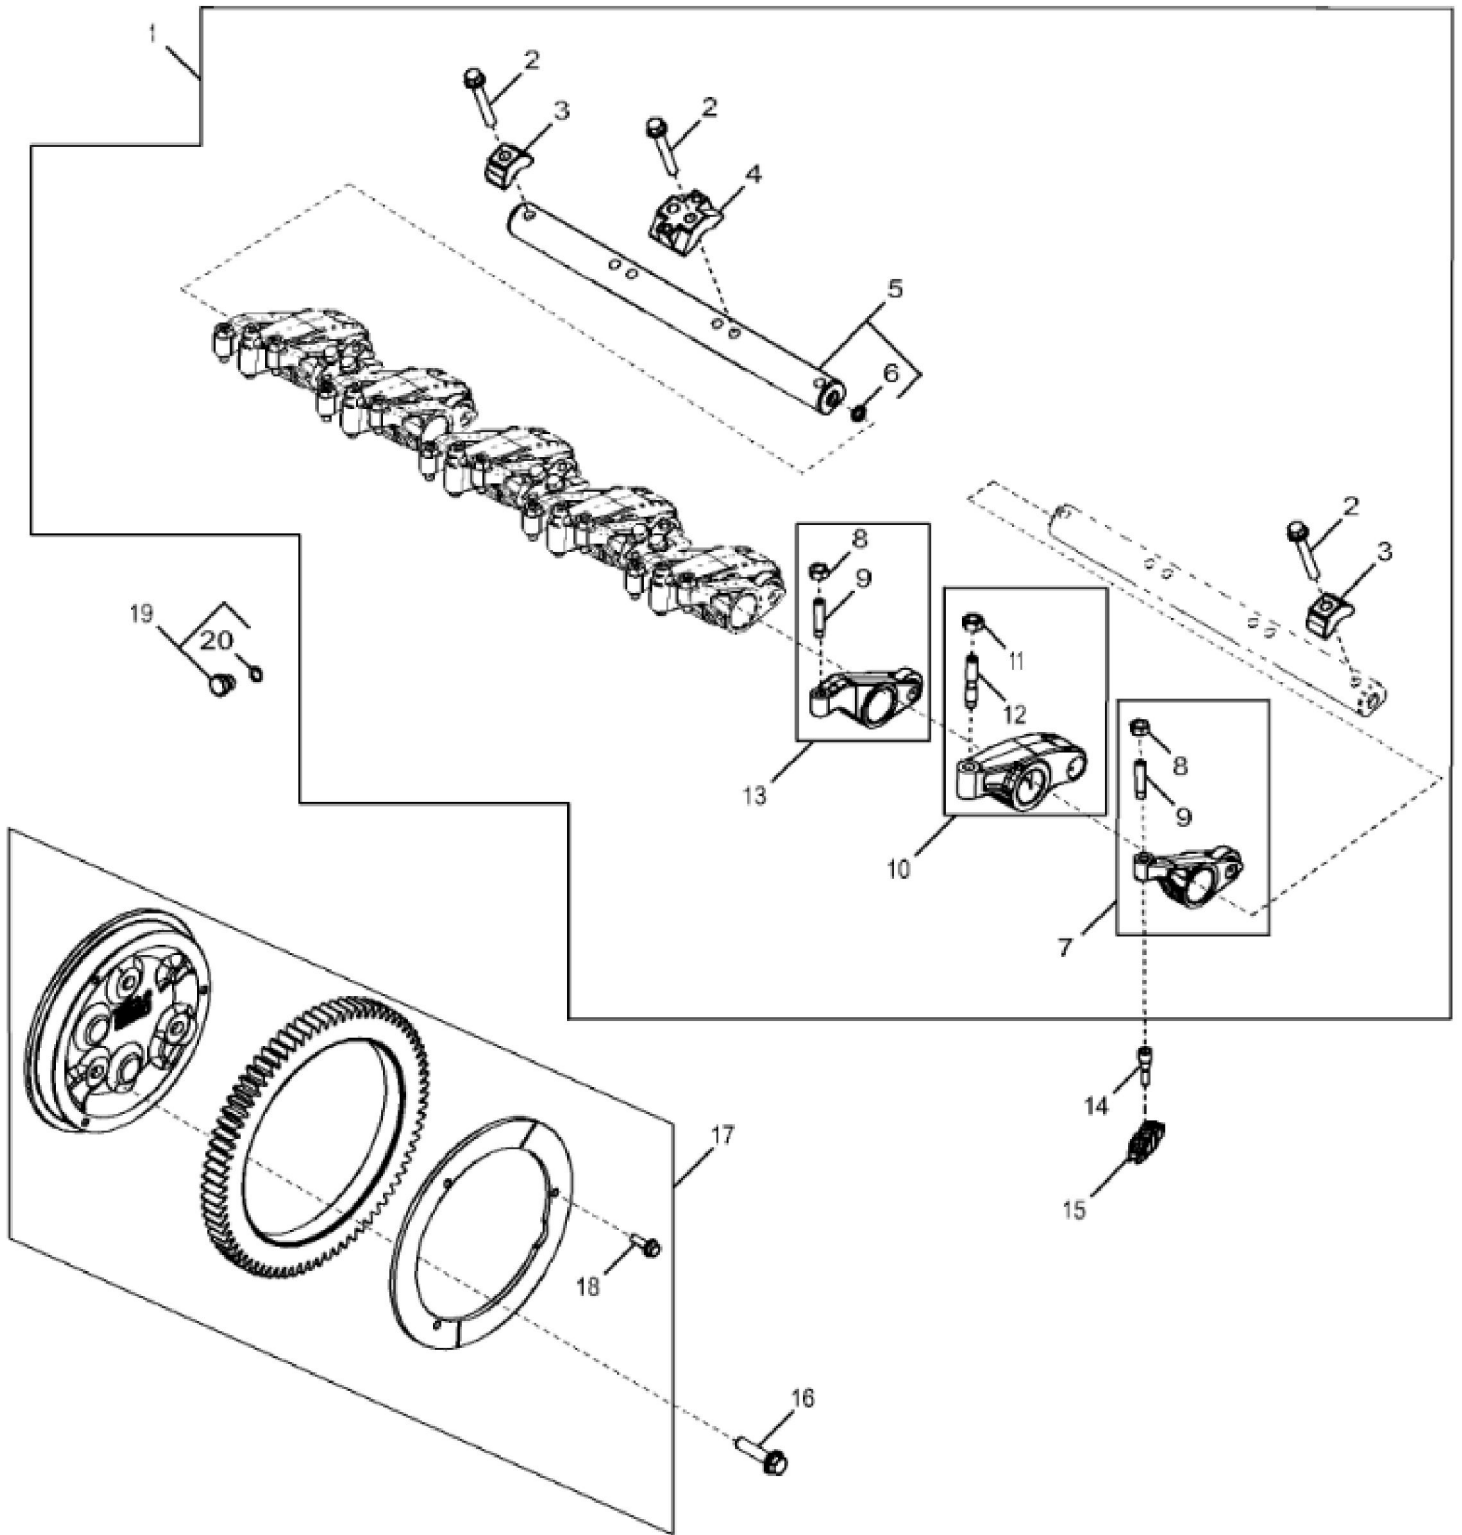

KEY	PART NO.	PART NAME	QTY	Engine Serial No.	REMARKS
1	CYLINDER LINER	1		ORDER RE530808
2	RE559262	PISTON-LINER KIT	1		SUB FOR RE530808
3	RE547712	O-RING KIT	6		
4	CYLINDER BLOCK	1	____-025930	ORDER RE536259; MARKED R524714; USE WITH RE530817 200 mm
4	CYLINDER BLOCK	1	025931-____	ORDER RE536259; MARKED R524714; USE WITH RE541424 225 mm
5	T21937	PLUG	2		
6	15H690	PIPE PLUG	1		3/4", SUB FOR RE501736
7	R502753	PLUG	2		
8	15H685	PIPE PLUG	2		1/4"
9	AT107509	PLUG	1		
10	R518501	BEARING CAP	6		(Main)
11	R518579	CAP SCREW	14		
12	R518573	BEARING CAP	1		(Thrust)
13	R116466	PLUG	1		
14	R535114	SHIM	6		

4702_RE524029_PCD

John Deere > Construction And Forestry >DOZER, CRAWLER >1050K - DOZER, CRAWLER >1050K Crawler Dozer (PIN: 1T01050K_ _C287054-) >04B ENGINE 6135HT005-RE564171 >0400B ENGINE 6135HT005-RE564171 6135HT005 >ST313344 - 4702 CRANKSHAFT AND BEARINGS

KEY	PART NO.	PART NAME	QTY	REMARKS	
1	RE530786	BEARING KIT	1	MARKED R517069 AND R517070	
2	RE530885	WASHER KIT	1	MARKED R520586	
3	RE530785	BEARING KIT	6	MARKED R517068 AND R517065	
4	RE522871	CRANKSHAFT	1		
4	SE501664	CRANKSHAFT REMAN	1	REMAN FOR RE522871	
5	26M4224	SHAFT KEY	1	4 X 16 mm	
6	34M7129	SPRING PIN	1	3 X 16 mm	
7	R122377	WHEEL SPEED SENSOR	1		
8	R529684	GEAR	1		

KEY	PART NO.	PART NAME	QTY	REMARKS
1	RE559262	PISTON-LINER KIT	6	PISTON MARKED R517128; SUB FOR RE530808
2	DZ101960	PISTON PIN	6	SUB FOR R517149
3	40M7313	SNAP RING	12	
4	RE530474	PISTON RING KIT	1	
5	RE535966	CONNECTING ROD	6	SUB FOR RE518803
5	SE502276	CONNECTING ROD REMAN	AR	REMAN FOR RE535966
6	R501380	CAP SCREW	2	
7	RE562584	BEARING KIT	6	KIT; R517067 AND R534189
7	RE531768	BEARING KIT	6	0.25 mm; US, KIT; R524610 AND R524613
7	RE531769	BEARING KIT	6	0.50 mm; US, KIT; R524611 AND R524614
8	RE529378	NOZZLE	6	SUB FOR RE519326
9	RE530324	SELF-LOCKING SCREW	6	SUB FOR RE522608