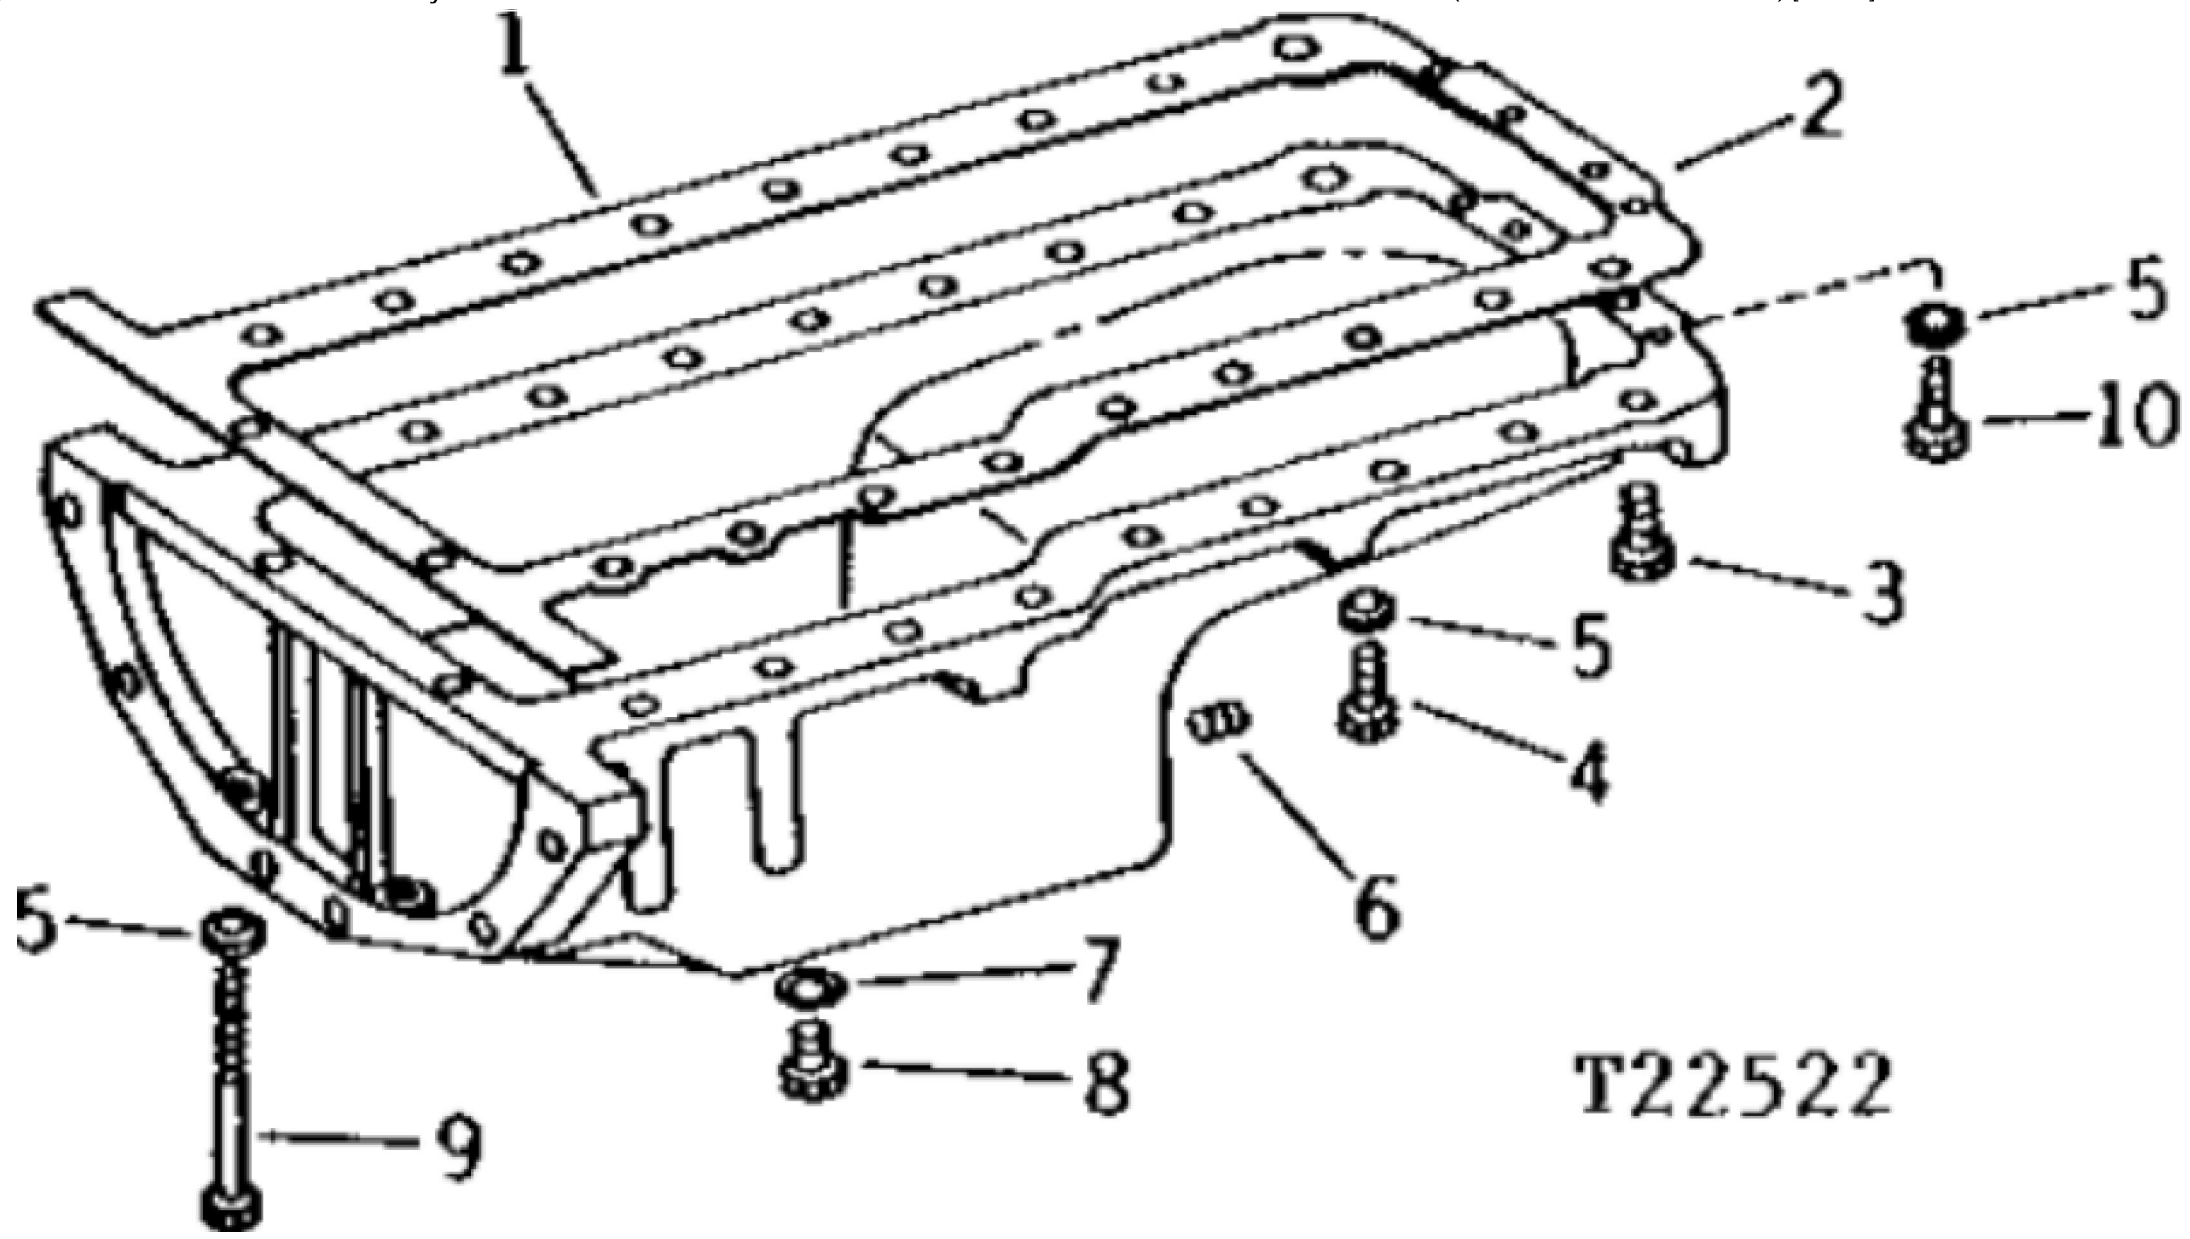

RGP2116

KEY	PART NO.	PART NAME	QTY	Engine Serial No.	REMARKS
1	15H665	PIPE PLUG	1	____-280000	3/4", (SUB FOR AR72318)
1	15H562	PIPE PLUG	1	280001-____	1", (SUB FOR AR78522)
2	15H690	PIPE PLUG	2		3/4", (SUB FOR AR78522)
3	AR80294	PLUG	1	280001-____	(WITHOUT ENGINE COOLANT HEATER) (SUB FOR R47092)
4	AR44382	DRAIN VALVE	1		3/8"
4	AT13740	DRAIN VALVE	1		1/4"
5	R32042	STUD	1		
6	R106859	STUD	1		(SUB FOR F3646R OR R26622, THIS APPLICATION)
7	R42340	BUSHING	2		
8	15H666	PIPE PLUG	1		
9	R45740	PLUG	1		
10	R1612R	DOWEL PIN	2		
11	RE57836	PIPE PLUG	2		1/2", (SUB FOR AR72319 OR 15H624)
12	K3083R	STUD	2		7/16" X 1-3/4"
13	F1743R	DOWEL PIN	2		
14	R48755	STUD	2		5/16" X 1-1/2", (SUB FOR R26934)
15	R104592	PIPE PLUG	4		(SUB FOR R21630, THIS APPLICATION)
16	R104592	PIPE PLUG	1		
17	R43621	ORIFICE	6		
18	15H666	PIPE PLUG	1		3/8"
19	R41070	TUBE	1		
20	30H25	PLUG	1	280001-____	2"
21	DOWEL PIN	1		(NO LONGER REQUIRED)
22	T15539	BOLT	14		
23	R57158	BEARING CAP	6		(MAIN)
23	R57159	BEARING CAP	1		(MAIN THRUST)
24	R26115	PLUG	1		
25	R46903	BUSHING	4		
26	R43634	DOWEL PIN	1		
27	AR43496	CYLINDER BLOCK	1	____-257844	(MARKED R43310) (NO LONGER AVAILABLE)
27	AR50297	CYLINDER BLOCK	1	257845-280000	(MARKED R45980) (NO LONGER AVAILABLE)
27	AR52061	CYLINDER BLOCK	1	280001-____	(MARKED R47020)
28	R520530	GASKET	1		(SUB FOR R43442 OR R45968)

T22522

KEY	PART NO.	PART NAME	QTY	REMARKS	
1	R520583	GASKET	1	(SUB FOR R42424 OR R71918)	
2	R53013	OIL PAN	1	(SUB AR94560) (SUB FOR R43119)	
3	R27693	SCREW	2		
4	19H3483	CAP SCREW	16	3/8" X 1-1/8"	
4	19H2104	CAP SCREW	2	3/8" X 5"	
5	12H304	LOCK WASHER	22	3/8"	
6	15H665	PIPE PLUG	1	3/4"	
7	A4827R	WASHER	1		
8	R26727	DRAIN PLUG	1		
9	19H3041	CAP SCREW	2	3/8" X 6"	
10	19H1765	CAP SCREW	2	3/8" X 1-3/4"	