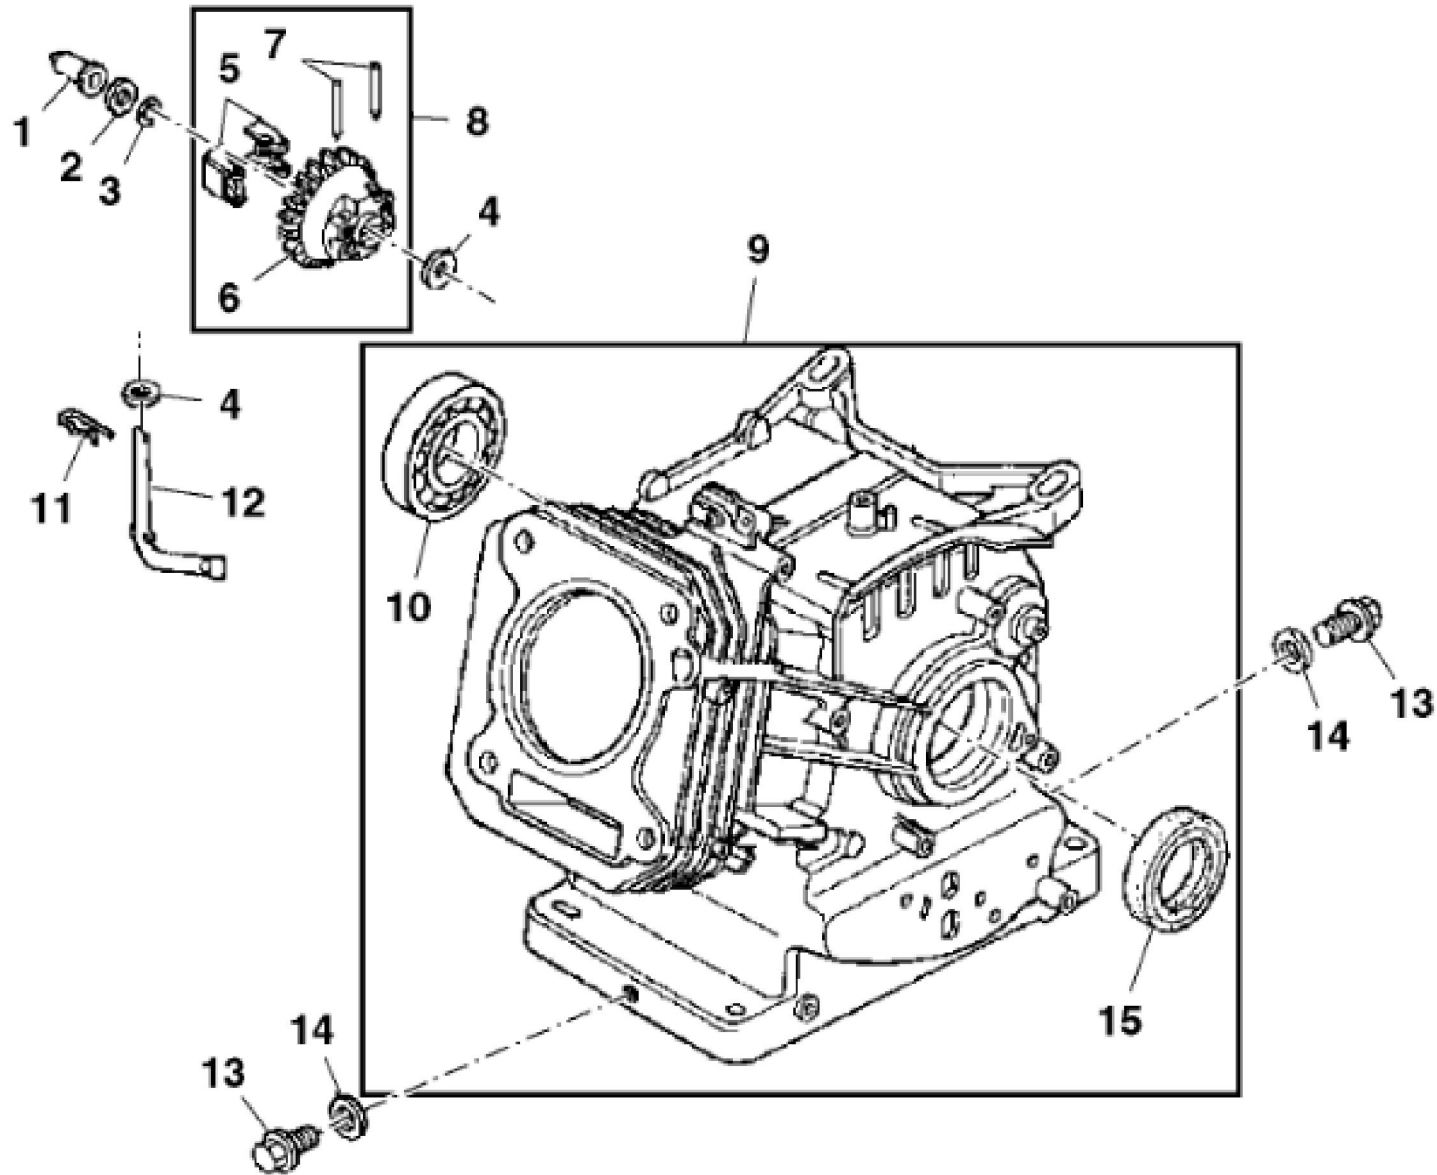

PU05089

KEY	PART NO.	PART NAME	QTY	Serial No.	REMARKS
1	MIA12210	GASOLINE ENGINE	1		Engine MARKED GX120UT2-SJD2-NH1
1	MIA12654	GASOLINE ENGINE	1	020001-_____	MARKED GX120UT2-SJD1-NH1
2	19M7864	SCREW	2		M8 X 12
3	12M7032	LOCK WASHER	2		8.400 mm
4	AMT2839	BASE	1		
5	MT3153	ISOLATOR	2		
6	03M7187	BOLT	4		M8 X 35
7	E63525	NUT	4		
8	19M7867	SCREW	1		M8 X 25
9	24M7298	WASHER	1		8.400 X 25 X 2 mm, SUB FOR 24M7207
10	TCU24802	PULLEY	1		
11	49M6496	SHAFT KEY	1		5 X 22 mm
12	19M7866	SCREW	2		M8 X 20

PU05090

KEY	PART NO.	PART NAME	QTY	REMARKS	
1	M128214	SLEEVE	1	Governor	
2	M128217	THRUST WASHER	1		
3	M128219	CLIP	1	Governor Holder	
4	M134750	WASHER	2		
5	M128211	WEIGHT	2	Governor	
6	M128212	HOLDER	1	Governor Weight	
7	M128213	PIN FASTENER	2		
8	AM123793	GOVERNOR	1		
9	MIA11595	CYLINDER	1		
10	M128220	BALL BEARING	1		
11	M128225	SPRING LOCKING PIN	1		
12	M128215	SHAFT	1	Governor Arm	
13	M128216	BOLT	2	Drain Plug	
14	M128218	WASHER	2	Drain Plug	
15	MIU11460	SEAL	1		

PU05091

KEY	PART NO.	PART NAME	QTY	REMARKS	
1	37M7104	SCREW	7	M6 X 30	
2	MIA11597	FILLER CAP	1	Oil	
3	MIU12380	GASKET	1	Oil Fillter Cap	
4	MIA11043	COVER	1	Crankcase	
5	M128220	BALL BEARING	1		
6	MIU11461	SEAL	1	Oil	
7	MIA11596	DIPSTICK	1		
8	MIU12380	GASKET	1	Oil Fillter Cap	
9	M128235	DOWEL PIN	2		
10	M128227	PACKING	1	Case Cover	