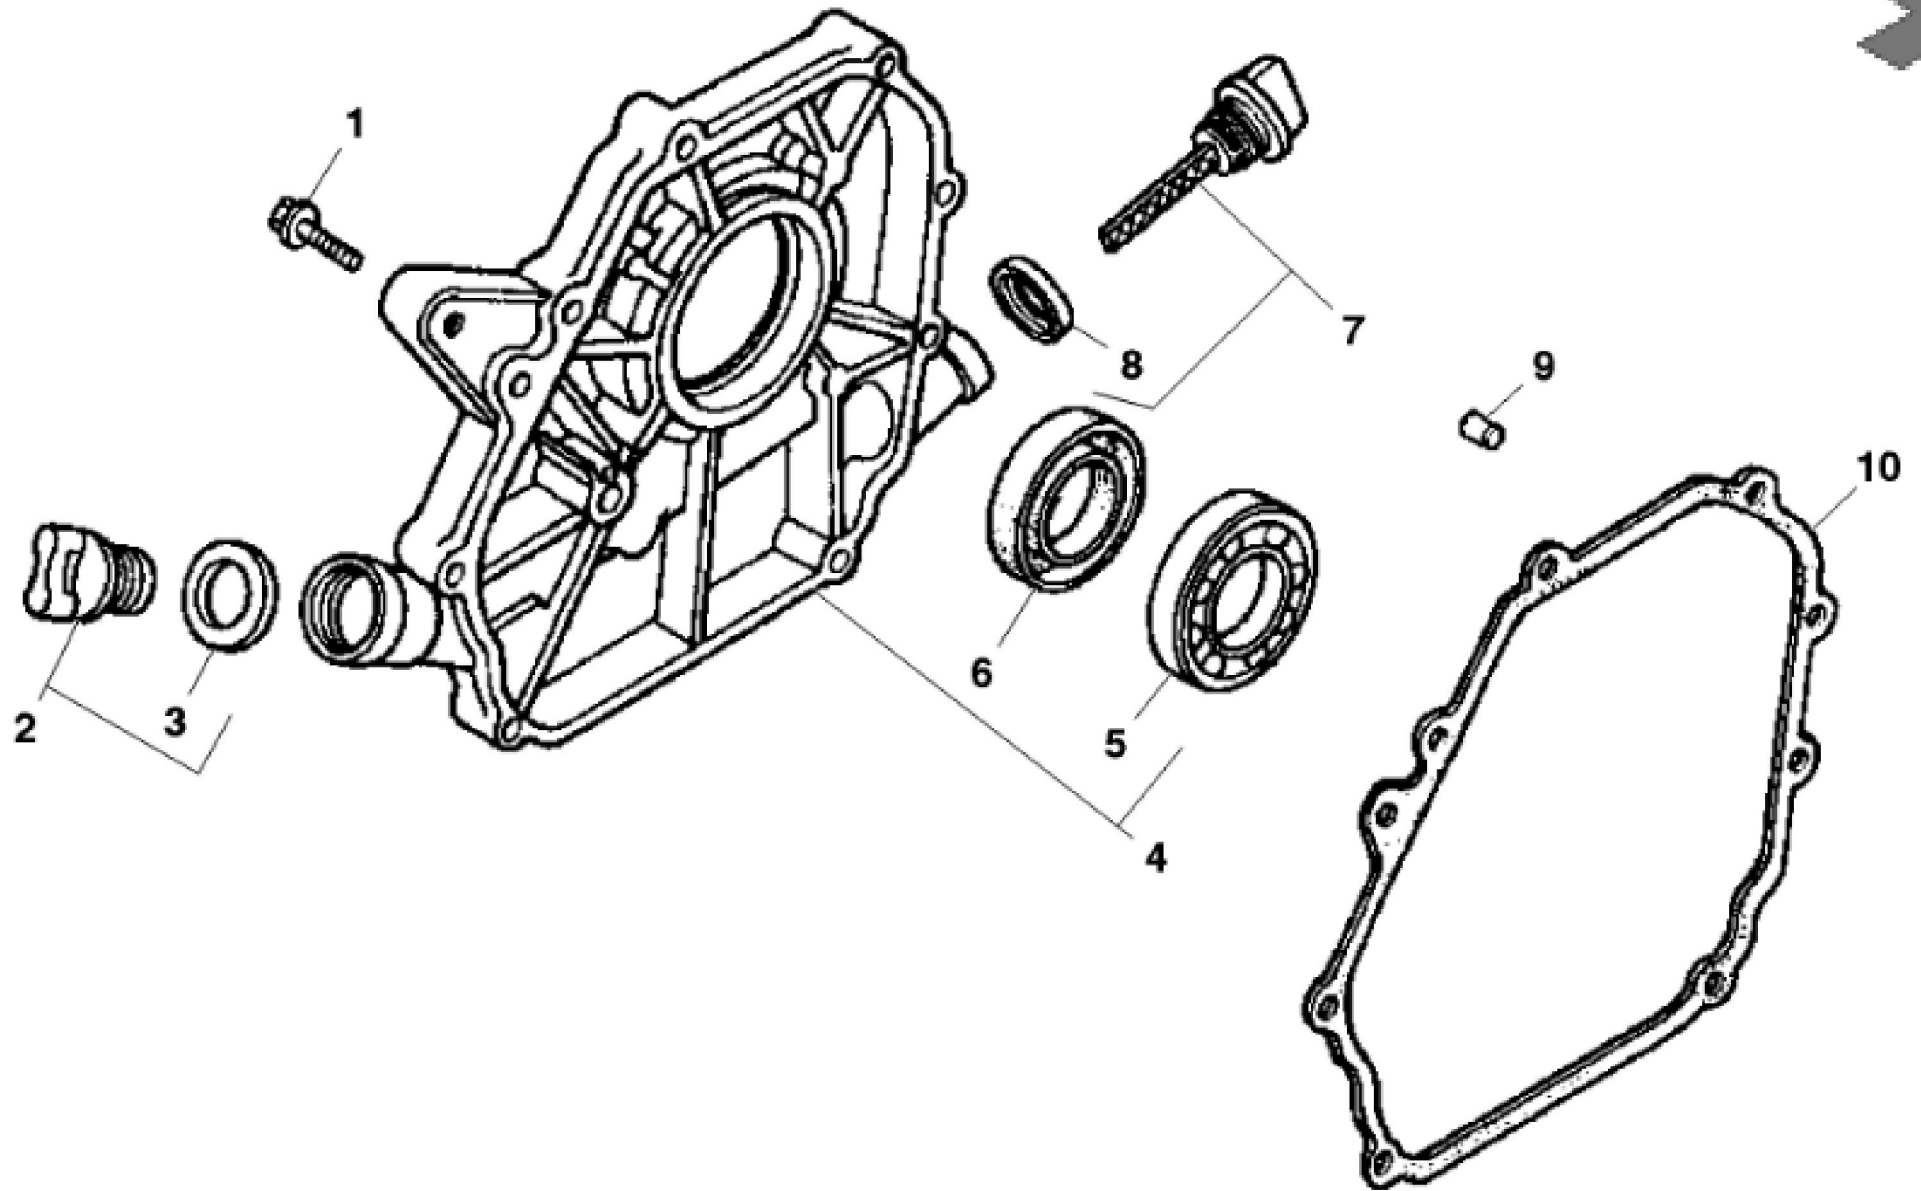

PU05089

KEY	PART NO.	PART NAME	QTY	Serial No.	REMARKS
1	MIA12210	GASOLINE ENGINE	1		Engine MARKED GX120UT2-SJD2-NH1
1	MIA12654	GASOLINE ENGINE	1	020001-_____	MARKED GX120UT2-SJD1-NH1
2	19M7864	SCREW	2		M8 X 12
3	12M7032	LOCK WASHER	2		8.400 mm
4	AMT2839	BASE	1		
5	MT3153	ISOLATOR	2		
6	03M7187	BOLT	4		M8 X 35
7	E63525	NUT	4		
8	19M7867	SCREW	1		M8 X 25
9	24M7298	WASHER	1		8.400 X 25 X 2 mm, SUB FOR 24M7207
10	TCU24802	PULLEY	1		
11	49M6496	SHAFT KEY	1		5 X 22 mm
12	19M7866	SCREW	2		M8 X 20

PU05090

KEY	PART NO.	PART NAME	QTY	REMARKS	
1	M128214	SLEEVE	1	Governor	
2	M128217	THRUST WASHER	1		
3	M128219	CLIP	1	Governor Holder	
4	M134750	WASHER	2		
5	M128211	WEIGHT	2	Governor	
6	M128212	HOLDER	1	Governor Weight	
7	M128213	PIN FASTENER	2		
8	AM123793	GOVERNOR	1		
9	MIA11595	CYLINDER	1		
10	M128220	BALL BEARING	1		
11	M128225	SPRING LOCKING PIN	1		
12	M128215	SHAFT	1	Governor Arm	
13	M128216	BOLT	2	Drain Plug	
14	M128218	WASHER	2	Drain Plug	
15	MIU11460	SEAL	1		

PU05091

KEY	PART NO.	PART NAME	QTY	REMARKS	
1	37M7104	SCREW	7	M6 X 30	
2	MIA11597	FILLER CAP	1	Oil	
3	MIU12380	GASKET	1	Oil Fillter Cap	
4	MIA11043	COVER	1	Crankcase	
5	M128220	BALL BEARING	1		
6	MIU11461	SEAL	1	Oil	
7	MIA11596	DIPSTICK	1		
8	MIU12380	GASKET	1	Oil Fillter Cap	
9	M128235	DOWEL PIN	2		
10	M128227	PACKING	1	Case Cover	