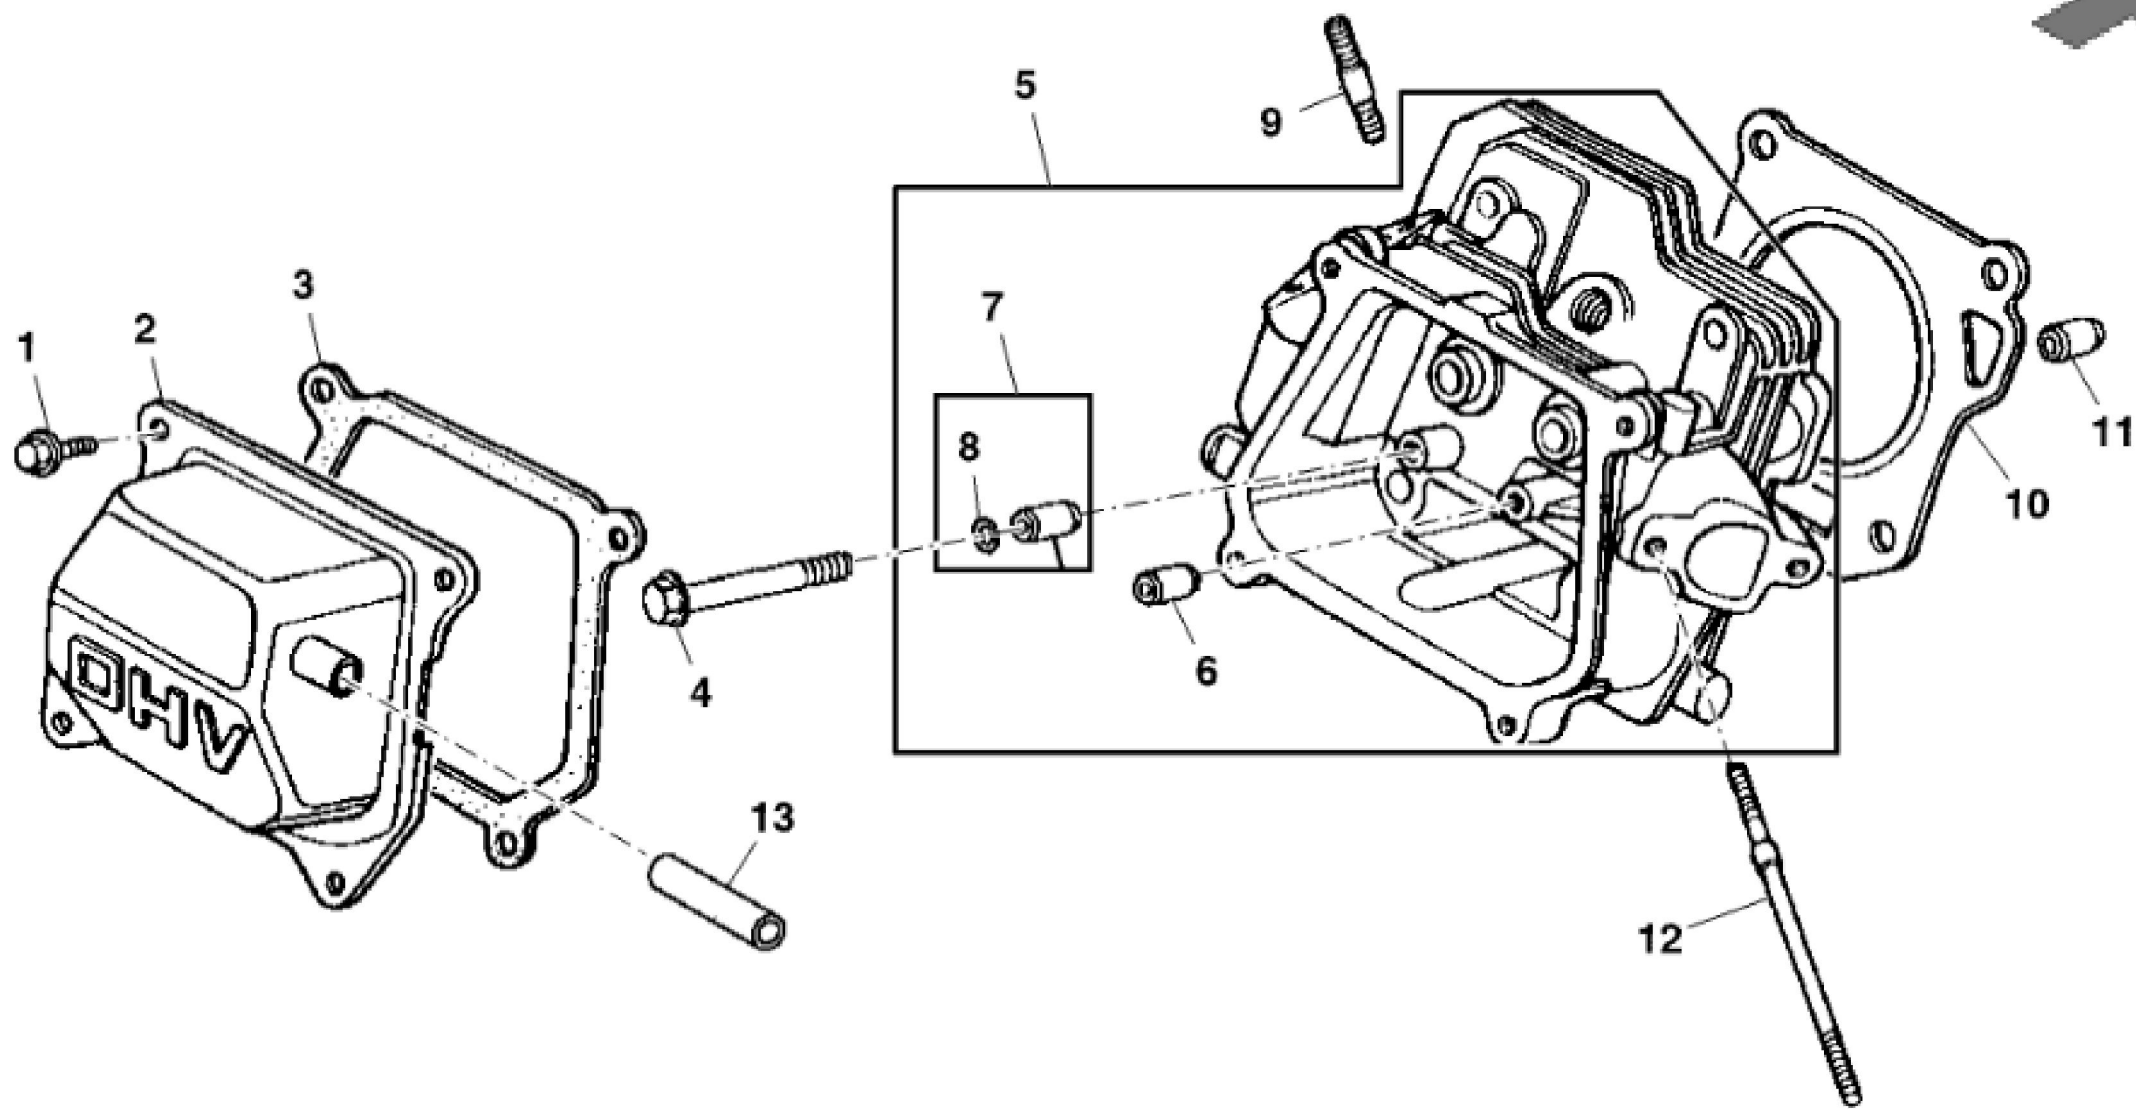

PU05089

KEY	PART NO.	PART NAME	QTY	Serial No.	REMARKS
1	MIA12210	GASOLINE ENGINE	1		Engine MARKED GX120UT2-SJD2-NH1
1	MIA12654	GASOLINE ENGINE	1	020001-_____	MARKED GX120UT2-SJD1-NH1
2	19M7864	SCREW	2		M8 X 12
3	12M7032	LOCK WASHER	2		8.400 mm
4	AMT2839	BASE	1		
5	MT3153	ISOLATOR	2		
6	03M7187	BOLT	4		M8 X 35
7	E63525	NUT	4		
8	19M7867	SCREW	1		M8 X 25
9	24M7298	WASHER	1		8.400 X 25 X 2 mm, SUB FOR 24M7207
10	TCU24802	PULLEY	1		
11	49M6496	SHAFT KEY	1		5 X 22 mm
12	19M7866	SCREW	2		M8 X 20

PU05090

KEY	PART NO.	PART NAME	QTY	REMARKS	
1	M128214	SLEEVE	1	Governor	
2	M128217	THRUST WASHER	1		
3	M128219	CLIP	1	Governor Holder	
4	M134750	WASHER	2		
5	M128211	WEIGHT	2	Governor	
6	M128212	HOLDER	1	Governor Weight	
7	M128213	PIN FASTENER	2		
8	AM123793	GOVERNOR	1		
9	MIA11595	CYLINDER	1		
10	M128220	BALL BEARING	1		
11	M128225	SPRING LOCKING PIN	1		
12	M128215	SHAFT	1	Governor Arm	
13	M128216	BOLT	2	Drain Plug	
14	M128218	WASHER	2	Drain Plug	
15	MIU11460	SEAL	1		

PU05091

KEY	PART NO.	PART NAME	QTY	REMARKS	
1	37M7104	SCREW	7	M6 X 30	
2	MIA11597	FILLER CAP	1	Oil	
3	MIU12380	GASKET	1	Oil Fillter Cap	
4	MIA11043	COVER	1	Crankcase	
5	M128220	BALL BEARING	1		
6	MIU11461	SEAL	1	Oil	
7	MIA11596	DIPSTICK	1		
8	MIU12380	GASKET	1	Oil Fillter Cap	
9	M128235	DOWEL PIN	2		
10	M128227	PACKING	1	Case Cover	