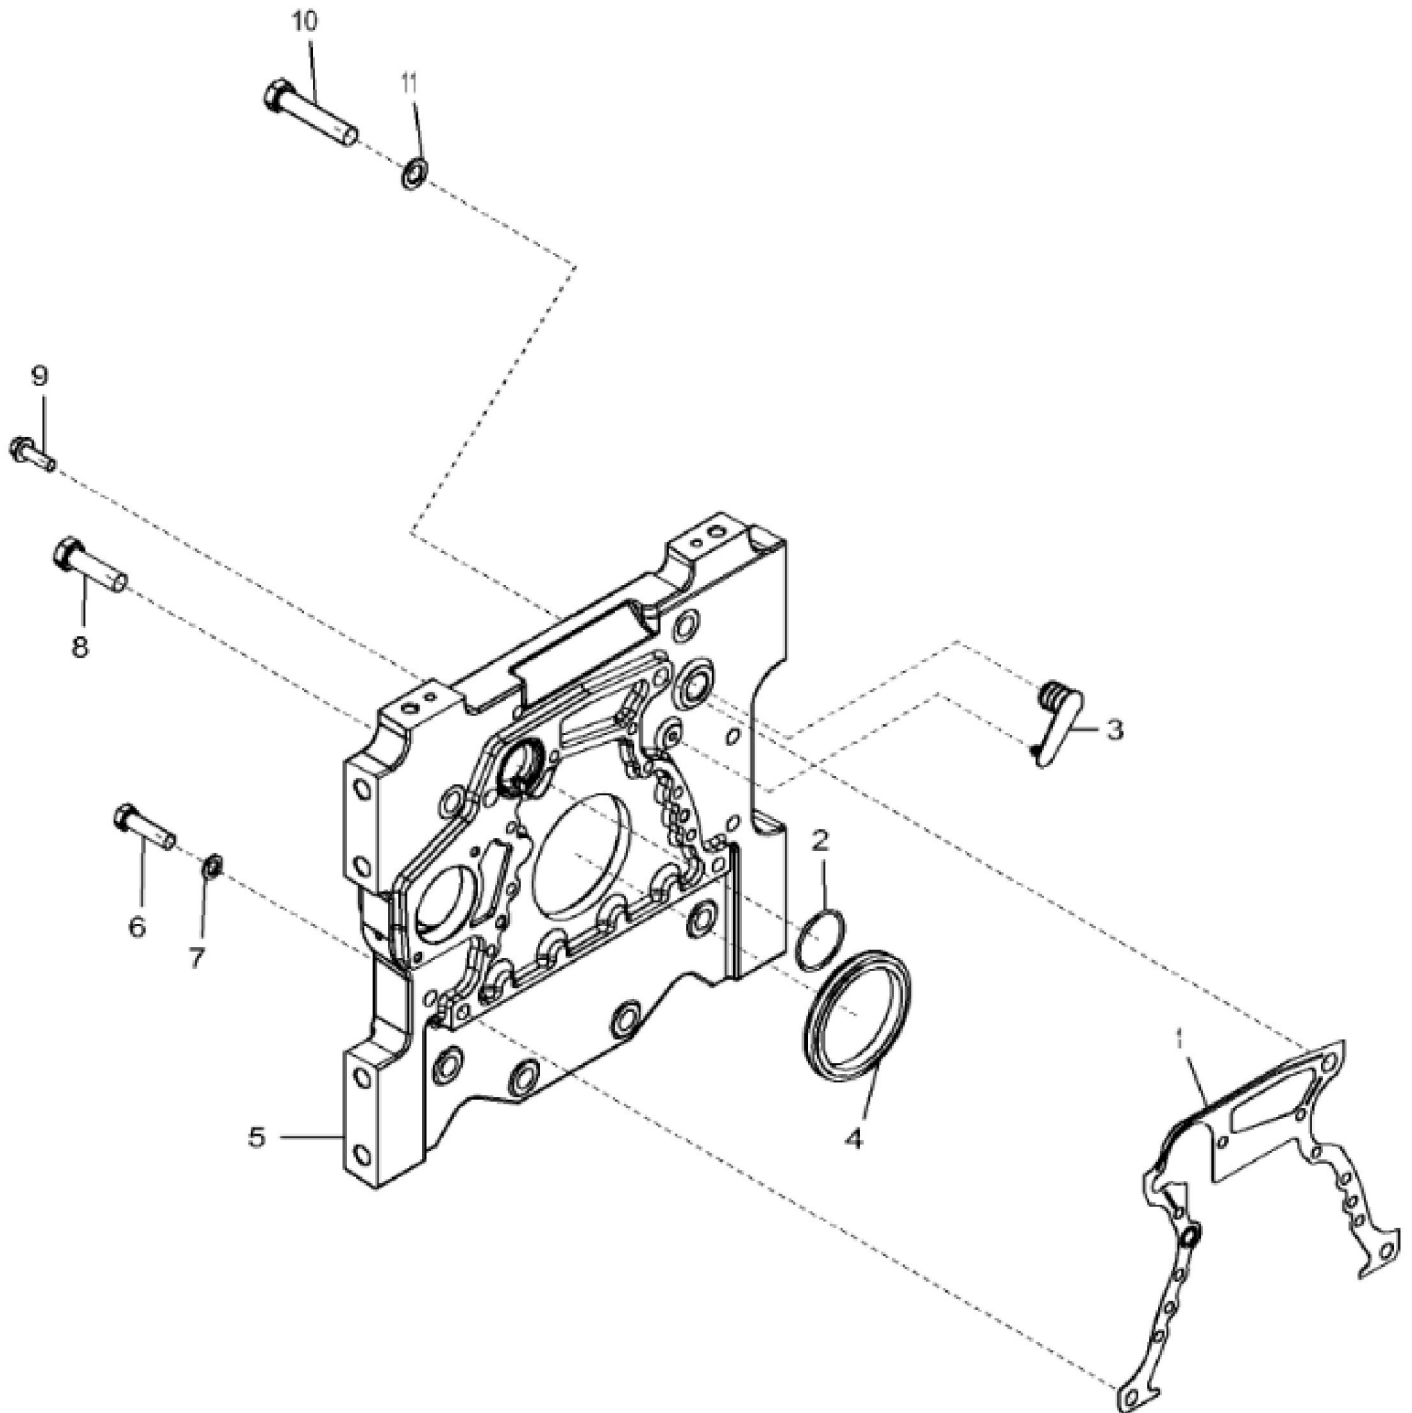

KEY	PART NO.	PART NAME	QTY	REMARKS	
1	R521401	MEDALLION	1	SUB FOR R116324	
2	H23125	PLUG	4		
3	R123574	NUT	4		
4	R123575	O-RING	4		
5	R524480	GASKET	1	SUB FOR R123542	
6	RE502969	VALVE COVER	1	MARKED R519779	
7	RE70401	VALVE COVER	1	MARKED R519777	
8	RE59801	PLUG	1	USE WITH RE70401	
9	U11017	O-RING	1	USE WITH RE70401	

KEY	PART NO.	PART NAME	QTY	REMARKS	
1	19M7979	SCREW	2	M8 X 55	
2	RE529554	FILLER CAP	1		
3	R80135	GASKET	1		
4	R532599	FILLER NECK	1	SUB FOR R521157	
5	R136495	GASKET	2		
6	R116296	COVER	1		
7	RE67238	SCREW	2	(Threads With Pre-Applied Sealant)	

1327_RE515237_PCD

KEY	PART NO.	PART NAME	QTY	REMARKS	
1	R503880	PULLEY	1	OD = 188 mm	
2	R515040	BUSHING	1	OD = 50 mm	
3	R516648	CAP SCREW	1	M20 X 70	

Thank you so much for reading.
Please click the “Buy Now!”
button below to download the
complete manual.