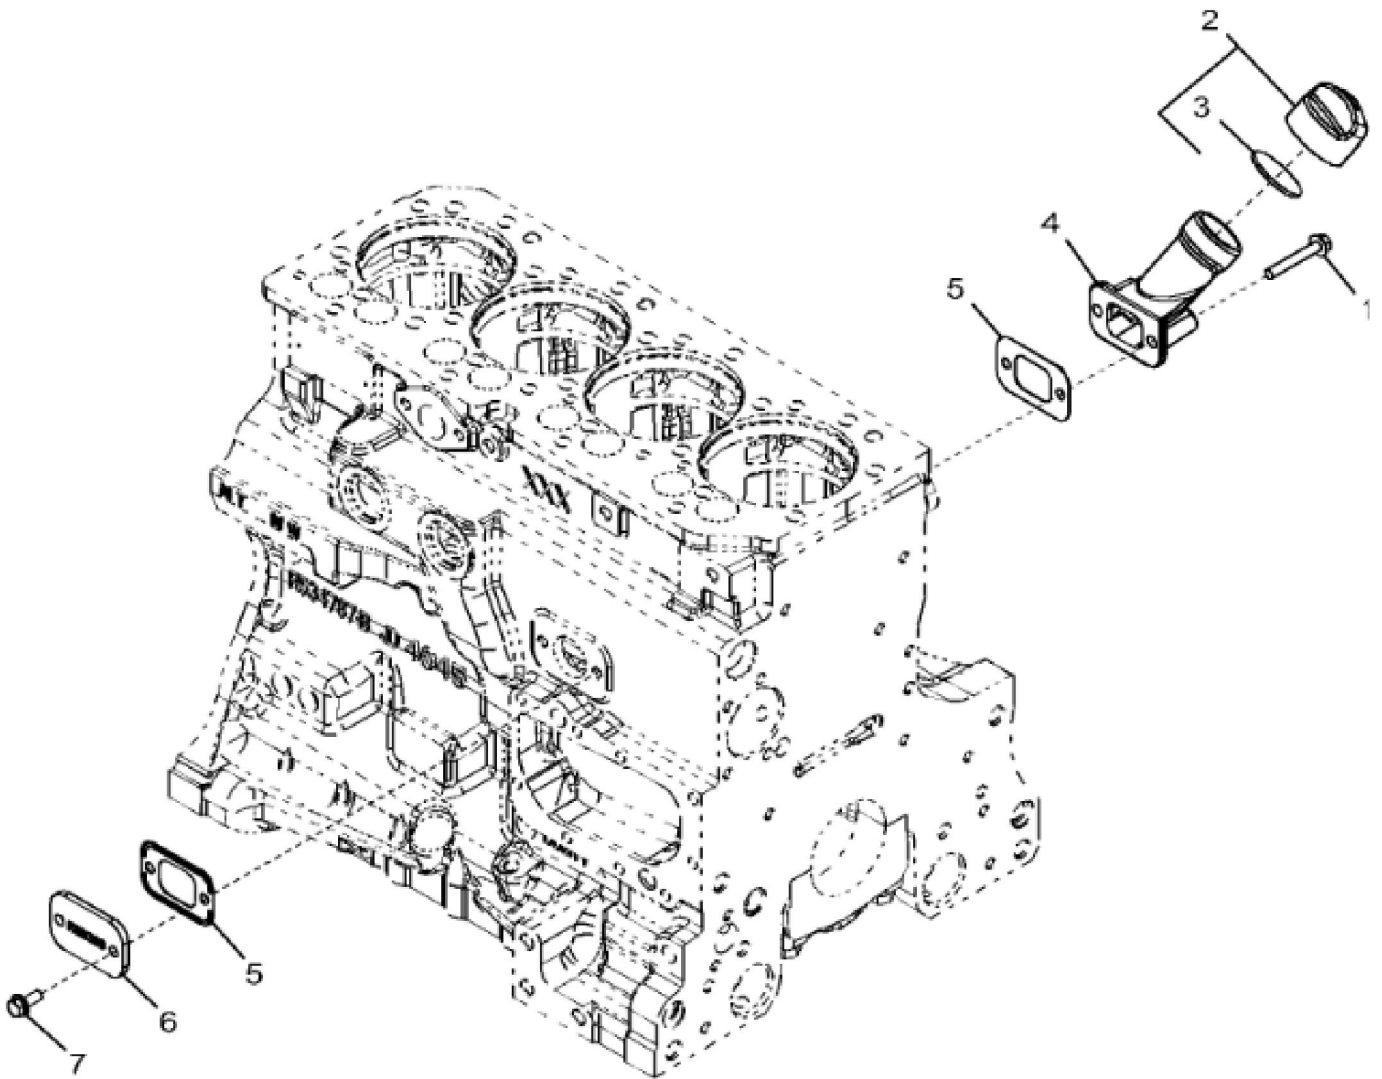

KEY	PART NO.	PART NAME	QTY	REMARKS	
1	R521401	MEDALLION	1	SUB FOR R116324	
2	H23125	PLUG	4		
3	R123574	NUT	4		
4	R123575	O-RING	4		
5	R524480	GASKET	1	SUB FOR R123542	
6	RE502969	VALVE COVER	1	MARKED R519779	
7	RE70401	VALVE COVER	1	MARKED R519777	
8	RE59801	PLUG	1	USE WITH RE70401	
9	U11017	O-RING	1	USE WITH RE70401	

KEY	PART NO.	PART NAME	QTY	REMARKS	
1	19M7979	SCREW	2	M8 X 55	
2	RE529554	FILLER CAP	1		
3	R80135	GASKET	1		
4	R532599	FILLER NECK	1	SUB FOR R521157	
5	R136495	GASKET	2		
6	R116296	COVER	1		
7	RE67238	SCREW	2	(Threads With Pre-Applied Sealant)	

1327_RE515237_PCD

KEY	PART NO.	PART NAME	QTY	REMARKS	
1	R503880	PULLEY	1	OD = 188 mm	
2	R515040	BUSHING	1	OD = 50 mm	
3	R516648	CAP SCREW	1	M20 X 70	

Thank you so much for reading.
Please click the “Buy Now!”
button below to download the
complete manual.