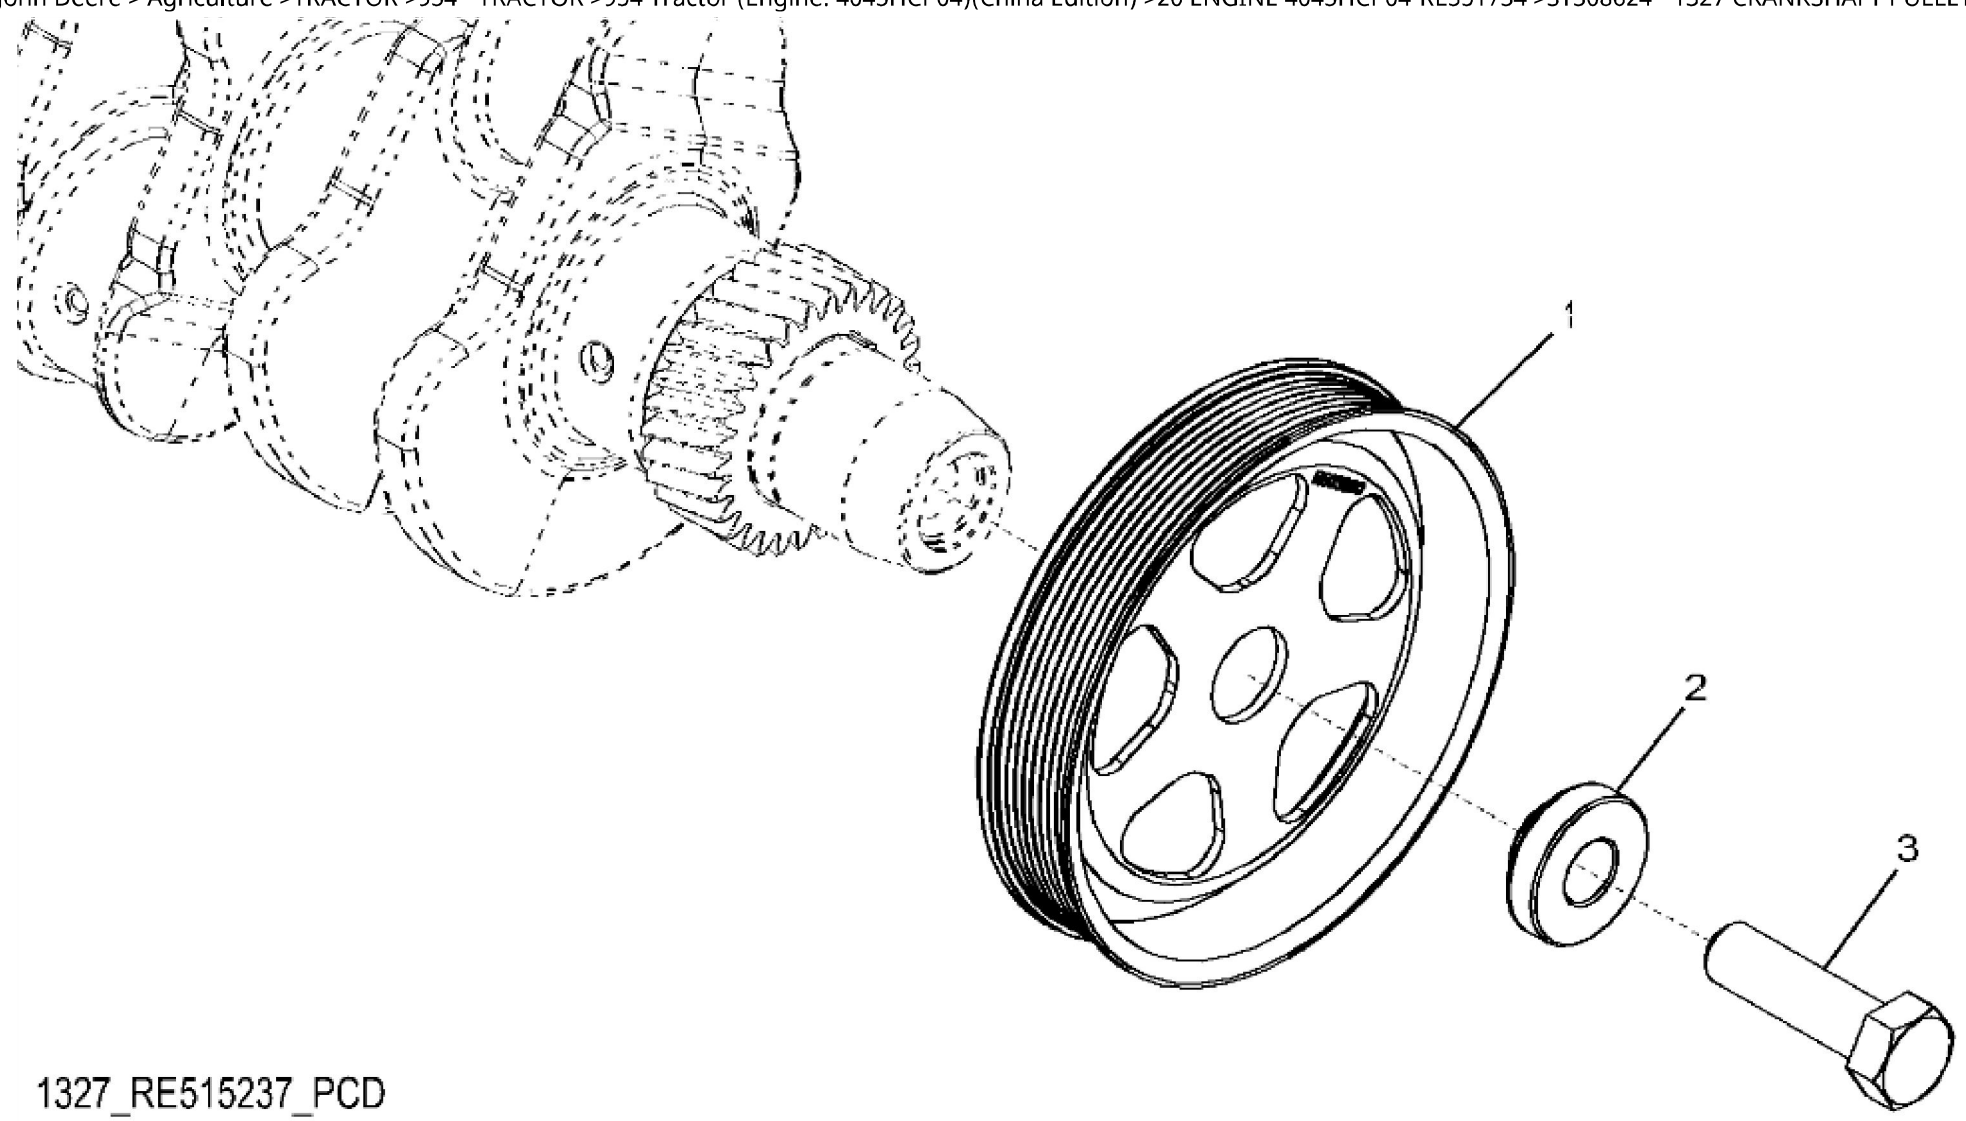

KEY	PART NO.	PART NAME	QTY	REMARKS	
1	R521401	MEDALLION	1	SUB FOR R116324	
2	H23125	PLUG	4		
3	R123574	NUT	4		
4	R123575	O-RING	4		
5	R524480	GASKET	1	SUB FOR R123542	
6	RE502969	VALVE COVER	1	MARKED R519779	
7	RE70401	VALVE COVER	1	MARKED R519777	
8	RE59801	PLUG	1	USE WITH RE70401	
9	U11017	O-RING	1	USE WITH RE70401	

KEY	PART NO.	PART NAME	QTY	REMARKS	
1	19M7979	SCREW	2	M8 X 55	
2	RE529554	FILLER CAP	1		
3	R80135	GASKET	1		
4	R532599	FILLER NECK	1	SUB FOR R521157	
5	R136495	GASKET	2		
6	R116296	COVER	1		
7	RE67238	SCREW	2	(Threads With Pre-Applied Sealant)	

1327_RE515237_PCD

KEY	PART NO.	PART NAME	QTY	REMARKS	
1	R503880	PULLEY	1	OD = 188 mm	
2	R515040	BUSHING	1	OD = 50 mm	
3	R516648	CAP SCREW	1	M20 X 70	

Thank you so much for reading.
Please click the “Buy Now!”
button below to download the
complete manual.