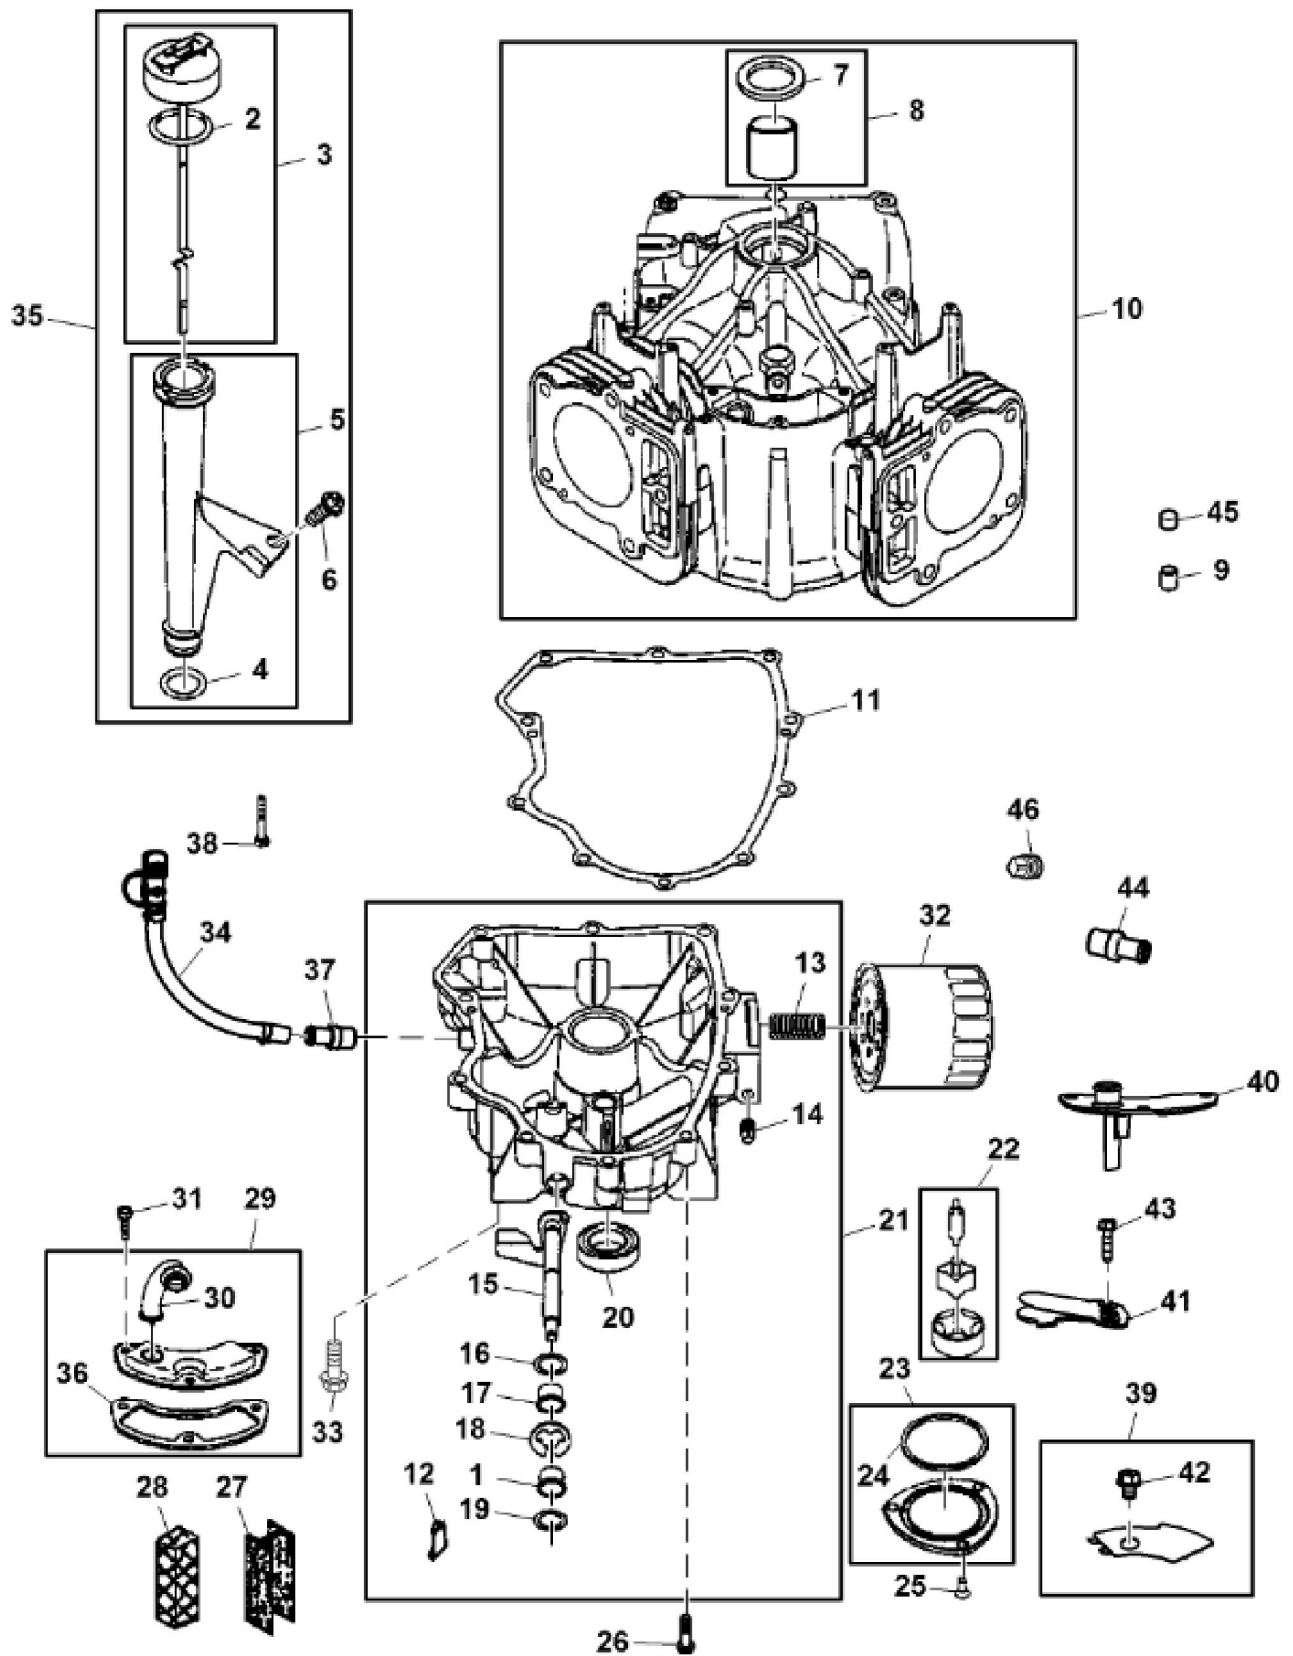

**MX261750**

KEY	PART NO.	PART NAME	QTY	Serial No.	REMARKS	
1	MIA12271	GASOLINE ENGINE	1	____-150000	20 HP	
1	MIA12595	GASOLINE ENGINE	1	150001-____	ORDER MIA12880	
1	MIA12763	GASOLINE ENGINE	1		MARKED 40N877-0003-G1; ORDER MIA12880	
1	MIA12880	GASOLINE ENGINE	1		MARKED 40N877--0033--G1	
1	MIA12596	GASOLINE ENGINE	1	150001-____	ORDER MIA12764; For Europe	
1	MIA12764	GASOLINE ENGINE	1			

KEY	PART NO.	PART NAME	QTY	REMARKS	
30	MIU14443	TUBE	1	SUB FOR MIU11280	
31	LG691108	SCREW	3		
32	AM125424	OIL FILTER	1		
33	GX24210	SCREW	4		
34	MIU14391	HOSE	1		
35	UC11104	DIPSTICK	1	SUB FOR LG499602	
36	LG690937	GASKET	1		
37	15H623	PIPE PLUG	1	3/8"	
38	LG692125	CAP SCREW	1		
39	MIA13077	PLATE	1		
40	MIU14444	COVER	1		
41	MIU14445	VALVE	1		
42	MIU14464	SCREW	1		
43	MIU14448	SCREW	1		
44	MIU14390	HOSE FITTING	1		
45	UC12131	PIN	1		
46	LG690946	DRAIN PLUG	1		

KEY	PART NO.	PART NAME	QTY	Serial No.	REMARKS
1	MIA11459	CONNECTING ROD	2		
2	LG690976	SCREW	4		
3	MIA11457	CRANKSHAFT	1		
4	26H4	SHAFT KEY	1		1/8" X 3/8"
5	LG690980	GEAR	1		Timing
6	LG2226985	SHAFT KEY	1		Flywheel
7	M151221	CAMSHAFT	1	____-150000	
7	MIA10916	CAMSHAFT	1	150001-____	
7	M151221	SHAFT	1	150001-____	For Europe
8	MIU12143	OIL PUMP	1		
9	MIU12142	SCREW	2		
10	LG690975	LOCK	2		
11	MIA11458	PISTON PIN	2		
12	MIU12013	PISTON RING KIT	2		Standard
12	MIU12161	RING	2		.020" Oversize
13	MIA11346	PISTON	2		Standard
13	MIA11102	PISTON	2		.020" Oversize
14	MIU12153	SEAL	1		Oil Pump Cover
15	MIA11464	COVER	1		Oil Pump
16	LG690977	TAPPET	4		