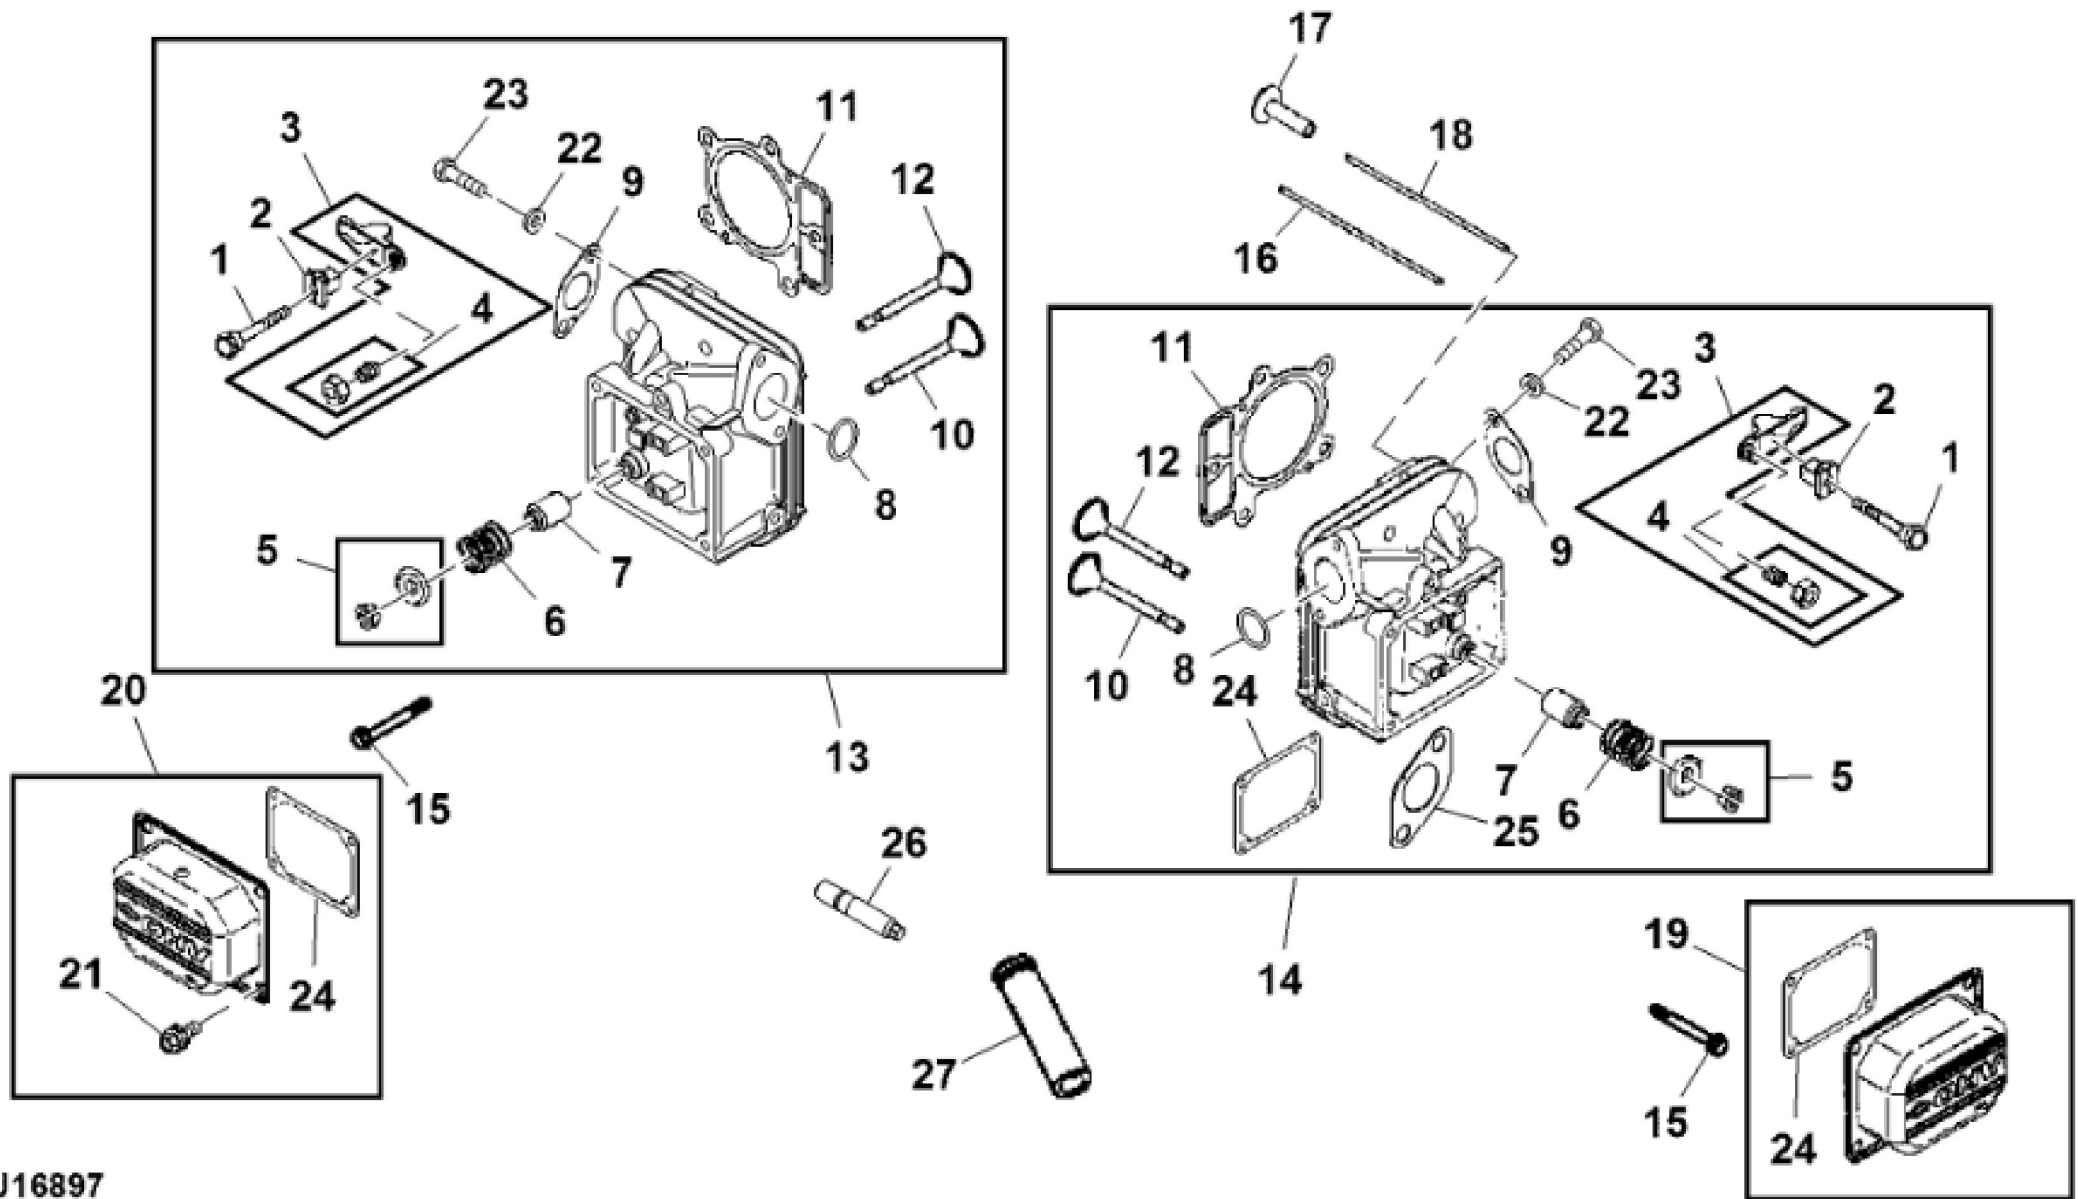

**MX261750**

KEY	PART NO.	PART NAME	QTY	Serial No.	REMARKS	
1	MIA12271	GASOLINE ENGINE	1	____-150000	20 HP	
1	MIA12595	GASOLINE ENGINE	1	150001-____	ORDER MIA12880	
1	MIA12763	GASOLINE ENGINE	1		MARKED 40N877-0003-G1; ORDER MIA12880	
1	MIA12880	GASOLINE ENGINE	1		MARKED 40N877--0033--G1	
1	MIA12596	GASOLINE ENGINE	1	150001-____	ORDER MIA12764; For Europe	
1	MIA12764	GASOLINE ENGINE	1			

KEY	PART NO.	PART NAME	QTY	Serial No.	REMARKS
1	MIA11459	CONNECTING ROD	2		
2	LG690976	SCREW	4		
3	MIA11457	CRANKSHAFT	1		
4	26H4	SHAFT KEY	1		1/8" X 3/8"
5	LG690980	GEAR	1		Timing
6	LG2226985	SHAFT KEY	1		Flywheel
7	M151221	CAMSHAFT	1	____-150000	
7	MIA10916	CAMSHAFT	1	150001-____	
7	M151221	SHAFT	1	150001-____	For Europe
8	MIU12143	OIL PUMP	1		
9	MIU12142	SCREW	2		
10	LG690975	LOCK	2		
11	MIA11458	PISTON PIN	2		
12	MIU12013	PISTON RING KIT	2		Standard
12	MIU12161	RING	2		.020" Oversize
13	MIA11346	PISTON	2		Standard
13	MIA11102	PISTON	2		.020" Oversize
14	MIU12153	SEAL	1		Oil Pump Cover
15	MIA11464	COVER	1		Oil Pump
16	LG690977	TAPPET	4		