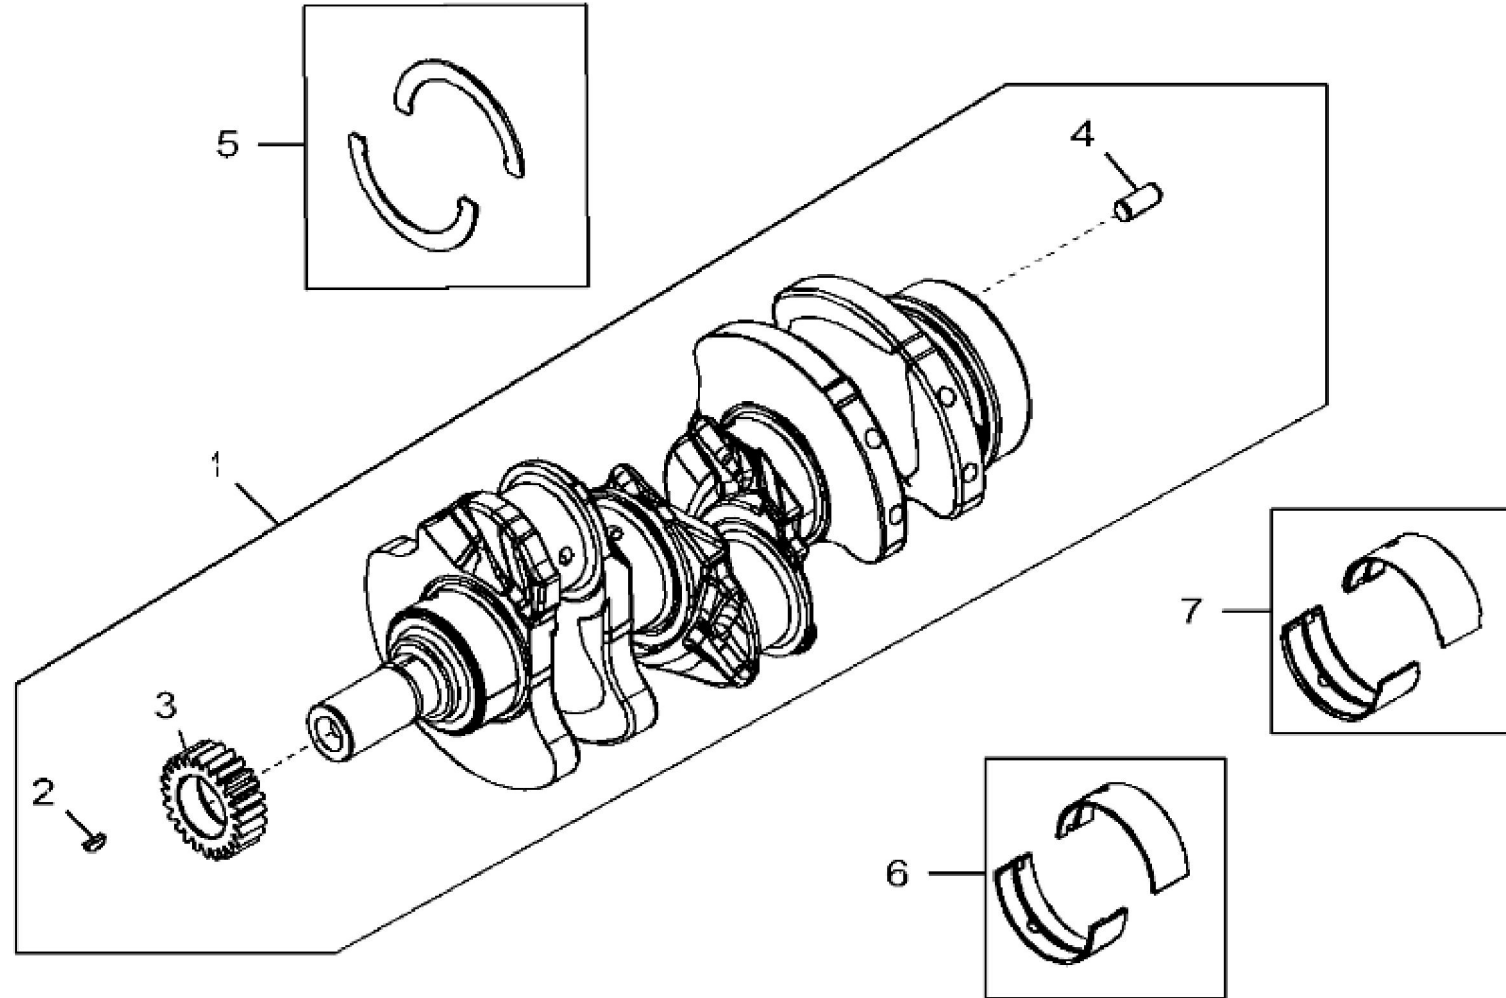

John Deere > Turf And Utility >TRACTOR >5055E - TRACTOR >5055E Tractor (IT4)(9X3 TSS Transmission W/ Cab)(12X12 PR Transmission W/ Cab and OOS) (For Europe, Australia, New Zealand, JDLA, Sub-Saharan Africa and Mexico) >20 ENGINE 3029HPY32-DZ100830 >ST758168 - 4669 CYLINDER BLOCK

KEY	PART NO.	PART NAME	QTY	REMARKS
1	RE540035	CAMSHAFT	1	
2	26H72	SHAFT KEY	1	1/8" X 5/8"
3	15H695	PIPE PLUG	1	3/8"
4	R54802	ORIFICE	3	
5	RE520768	PISTON-LINER KIT	3	INCLUDES RE562923
6	RE525162	O-RING KIT	3	
7	15H653	PIPE PLUG	1	1"
8	.....	CYLINDER BLOCK	1	ORDER DZ10508
8	DZ10508	SHORT BLOCK ASSEMBLY	1	
9	15H275	PIPE PLUG	1	1/4"
10	T23474	CAP SCREW	8	
11	R26493	BUSHING	1	
12	R119874	BUSHING	1	
13	T23435	THREADED NIPPLE	1	
14	R111137	SPRING	1	
15	R121043	VALVE	1	
16	B153R	DOWEL PIN	2	
17	D2361R	BALL	1	
18	R97185	O-RING	1	
19	RE507807	PIPE PLUG	1	
20	A120R	DOWEL PIN	4	
21	R534150	PLATE	1	
22	19M8999	SCREW	2	M8 X 25
23	T18891	PLUG	2	
24	RE562923	PIN KIT	3	(Not Illustrated)

KEY	PART NO.	PART NAME	QTY	REMARKS
1	.....	CRANKSHAFT	1	ORDER RE565459 OR DZ101387 OR DZ10463
1	RE565459	CRANKSHAFT	1	(Only For 5M FT4 Engines) (Not Illustrated) KIT
1	DZ101387	CRANKSHAFT	1	(Only For 5E and OEM FT4 Engines) (Not Illustrated) KIT
1	DZ10463	CRANKSHAFT	1	(Only For Non FT4 3029 Engines) (Not Illustrated) KIT
2	26H72	SHAFT KEY	1	1/8" X 5/8"
3	R538912	GEAR	1	Z = 24; MARKED R542963; SUB FOR APPL R504262 OR R100850
4	A120R	DOWEL PIN	1	
5	R516362	THRUST WASHER	3	
6	AT21140	BEARING	3	KIT; (2) R515304
7	RE57279	BEARING KIT	1	KIT; (2) R515305

KEY	PART NO.	PART NAME	QTY	REMARKS
1	RE544675	PISTON-LINER KIT	3	
2	RE521814	PISTON RING KIT	1	
3	RE525162	O-RING KIT	1	
4	RE562923	PIN KIT	3	
5	40M1856	SNAP RING	6	
6	RE68540	CONNECTING ROD	3	SUB FOR R130145
7	RE507799	CONNECTING ROD	3	
8	R516517	SCREW	2	
8	R80033	CAP SCREW	2	(For India Market Only)
9	RE27348	BEARING KIT	3	