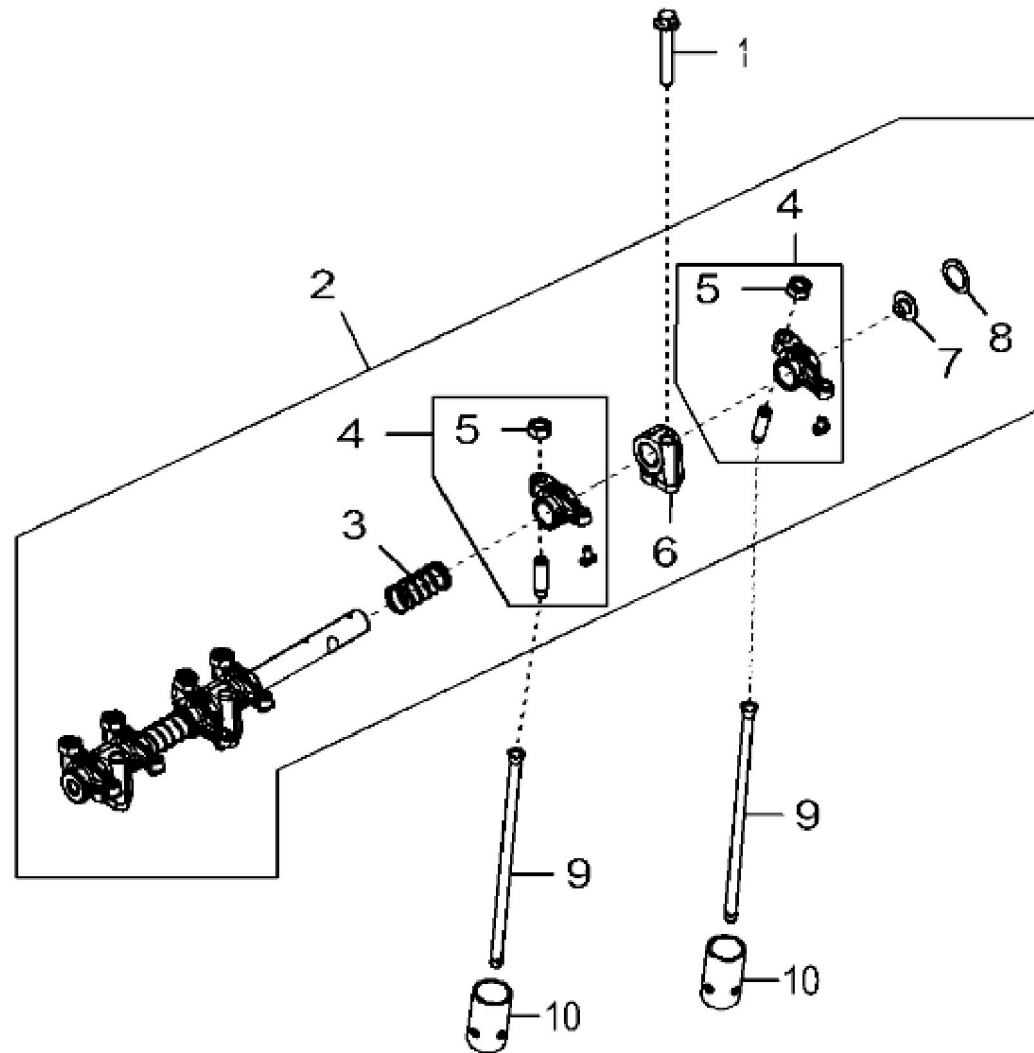

KEY	PART NO.	PART NAME	QTY	REMARKS
1	RE540035	CAMSHAFT	1	
2	26H72	SHAFT KEY	1	1/8" X 5/8"
3	15H695	PIPE PLUG	1	3/8"
4	R54802	ORIFICE	3	
5	RE520768	PISTON-LINER KIT	3	INCLUDES RE562923
6	RE525162	O-RING KIT	3	
7	15H653	PIPE PLUG	1	1"
8	.....	CYLINDER BLOCK	1	ORDER DZ10508
8	DZ10508	SHORT BLOCK ASSEMBLY	1	
9	15H275	PIPE PLUG	1	1/4"
10	T23474	CAP SCREW	8	
11	R26493	BUSHING	1	
12	R119874	BUSHING	1	
13	T23435	THREADED NIPPLE	1	
14	R111137	SPRING	1	
15	R121043	VALVE	1	
16	B153R	DOWEL PIN	2	
17	D2361R	BALL	1	
18	R97185	O-RING	1	
19	RE507807	PIPE PLUG	1	
20	A120R	DOWEL PIN	4	
21	R534150	PLATE	1	
22	19M8999	SCREW	2	M8 X 25
23	T18891	PLUG	2	
24	RE562923	PIN KIT	3	(Not Illustrated)

4728\_RE552305\_PCD

John Deere > Turf And Utility >TRACTOR >5055E - TRACTOR >5055E Tractor (IT4)(9X3 TSS Transmission W/ Cab)(12X12 PR Transmission W/ Cab and OOS) (For Europe, Australia, New Zealand, JDLA, Sub-Saharan Africa and Mexico) >20 ENGINE 3029HPY32-DZ100830 >ST758744 - 4728 CRANKSHAFT AND BEARINGS

KEY	PART NO.	PART NAME	QTY	REMARKS
1	.....	CRANKSHAFT	1	ORDER RE565459 OR DZ101387 OR DZ10463
1	RE565459	CRANKSHAFT	1	(Only For 5M FT4 Engines) (Not Illustrated) KIT
1	DZ101387	CRANKSHAFT	1	(Only For 5E and OEM FT4 Engines) (Not Illustrated) KIT
1	DZ10463	CRANKSHAFT	1	(Only For Non FT4 3029 Engines) (Not Illustrated) KIT
2	26H72	SHAFT KEY	1	1/8" X 5/8"
3	R538912	GEAR	1	Z = 24; MARKED R542963; SUB FOR APPL R504262 OR R100850
4	A120R	DOWEL PIN	1	
5	R516362	THRUST WASHER	3	
6	AT21140	BEARING	3	KIT; (2) R515304
7	RE57279	BEARING KIT	1	KIT; (2) R515305

KEY	PART NO.	PART NAME	QTY	REMARKS
1	RE544675	PISTON-LINER KIT	3	
2	RE521814	PISTON RING KIT	1	
3	RE525162	O-RING KIT	1	
4	RE562923	PIN KIT	3	
5	40M1856	SNAP RING	6	
6	RE68540	CONNECTING ROD	3	SUB FOR R130145
7	RE507799	CONNECTING ROD	3	
8	R516517	SCREW	2	
8	R80033	CAP SCREW	2	(For India Market Only)
9	RE27348	BEARING KIT	3	