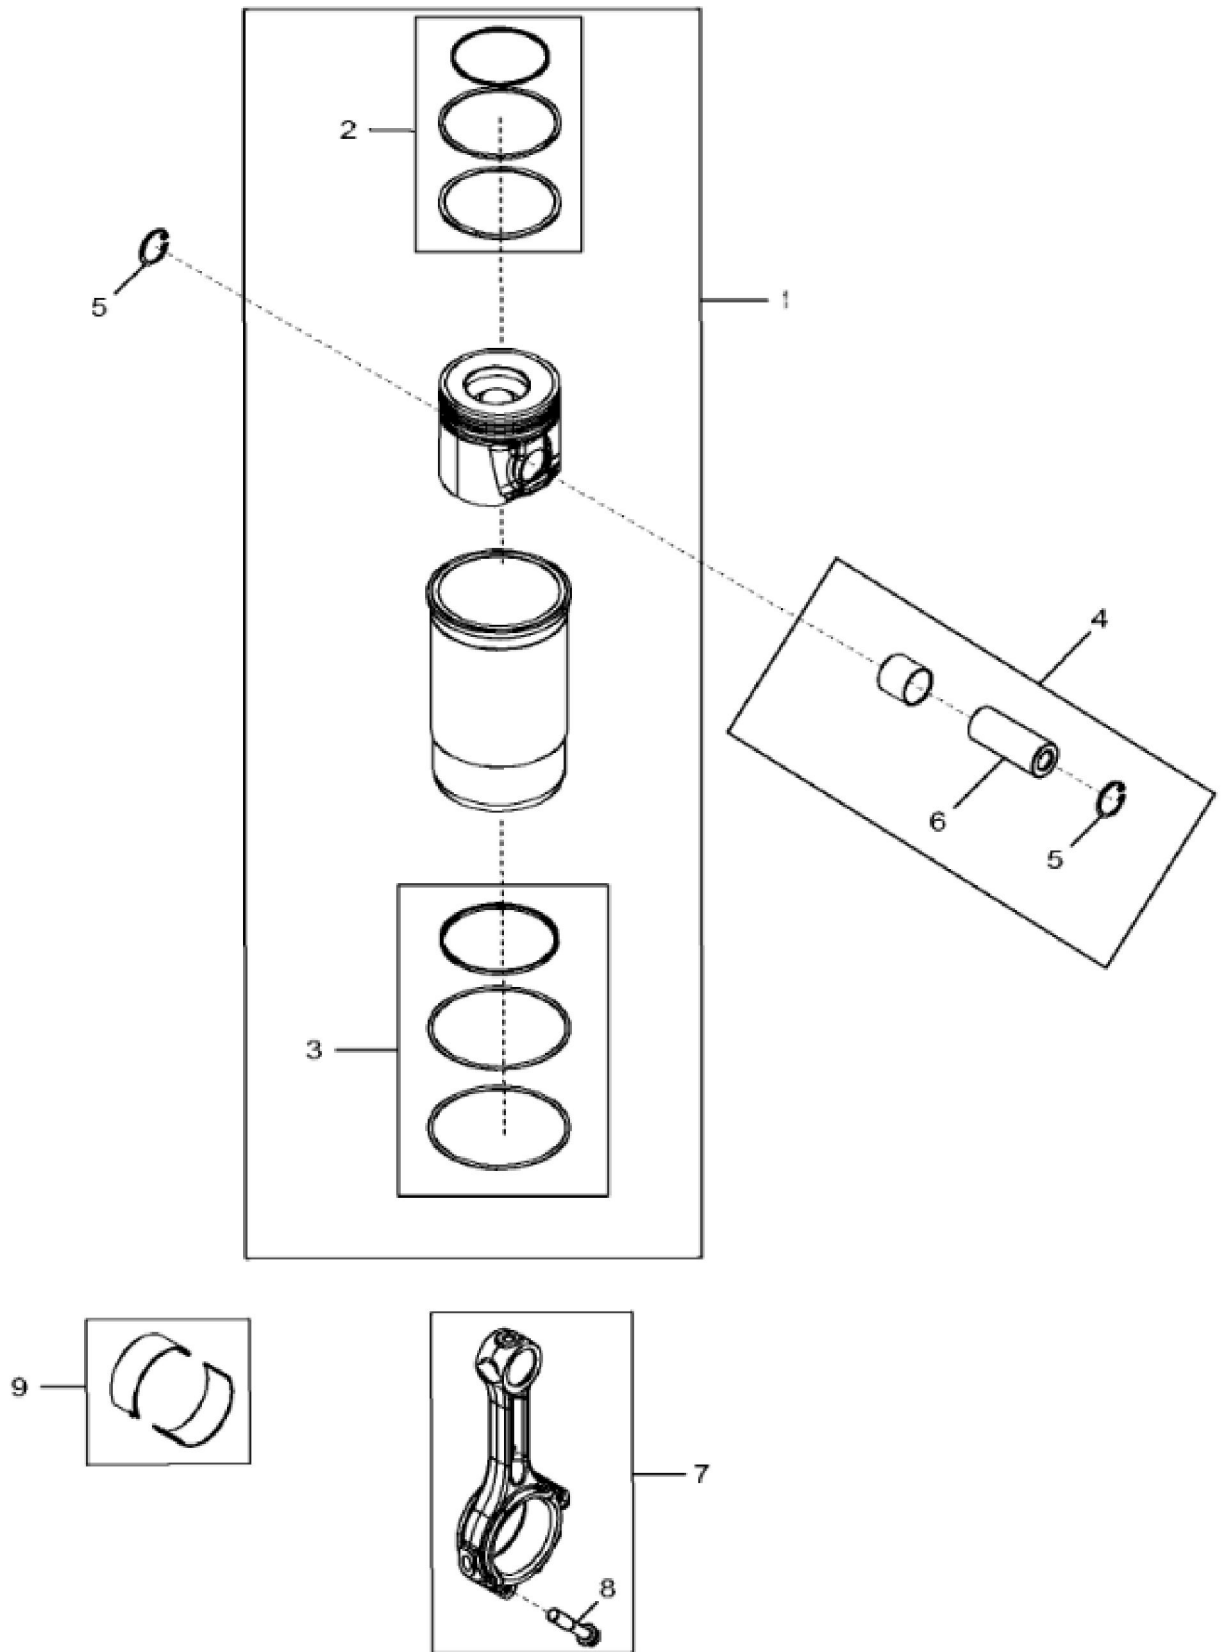

John Deere > Turf And Utility >TRACTOR >5055E - TRACTOR >5055E Tractor (IT4)(9X3 TSS Transmission W/ Cab)(12X12 PR Transmission W/ Cab and OOS) (For Europe, Australia, New Zealand, JDLA, Sub-Saharan Africa and Mexico) >20 ENGINE 3029HPY32-DZ100830 >ST758168 - 4669 CYLINDER BLOCK

KEY	PART NO.	PART NAME	QTY	REMARKS
1	RE540035	CAMSHAFT	1	
2	26H72	SHAFT KEY	1	1/8" X 5/8"
3	15H695	PIPE PLUG	1	3/8"
4	R54802	ORIFICE	3	
5	RE520768	PISTON-LINER KIT	3	INCLUDES RE562923
6	RE525162	O-RING KIT	3	
7	15H653	PIPE PLUG	1	1"
8	.....	CYLINDER BLOCK	1	ORDER DZ10508
8	DZ10508	SHORT BLOCK ASSEMBLY	1	
9	15H275	PIPE PLUG	1	1/4"
10	T23474	CAP SCREW	8	
11	R26493	BUSHING	1	
12	R119874	BUSHING	1	
13	T23435	THREADED NIPPLE	1	
14	R111137	SPRING	1	
15	R121043	VALVE	1	
16	B153R	DOWEL PIN	2	
17	D2361R	BALL	1	
18	R97185	O-RING	1	
19	RE507807	PIPE PLUG	1	
20	A120R	DOWEL PIN	4	
21	R534150	PLATE	1	
22	19M8999	SCREW	2	M8 X 25
23	T18891	PLUG	2	
24	RE562923	PIN KIT	3	(Not Illustrated)

KEY	PART NO.	PART NAME	QTY	REMARKS
1	.....	CRANKSHAFT	1	ORDER RE565459 OR DZ101387 OR DZ10463
1	RE565459	CRANKSHAFT	1	(Only For 5M FT4 Engines) (Not Illustrated) KIT
1	DZ101387	CRANKSHAFT	1	(Only For 5E and OEM FT4 Engines) (Not Illustrated) KIT
1	DZ10463	CRANKSHAFT	1	(Only For Non FT4 3029 Engines) (Not Illustrated) KIT
2	26H72	SHAFT KEY	1	1/8" X 5/8"
3	R538912	GEAR	1	Z = 24; MARKED R542963; SUB FOR APPL R504262 OR R100850
4	A120R	DOWEL PIN	1	
5	R516362	THRUST WASHER	3	
6	AT21140	BEARING	3	KIT; (2) R515304
7	RE57279	BEARING KIT	1	KIT; (2) R515305

KEY	PART NO.	PART NAME	QTY	REMARKS
1	RE544675	PISTON-LINER KIT	3	
2	RE521814	PISTON RING KIT	1	
3	RE525162	O-RING KIT	1	
4	RE562923	PIN KIT	3	
5	40M1856	SNAP RING	6	
6	RE68540	CONNECTING ROD	3	SUB FOR R130145
7	RE507799	CONNECTING ROD	3	
8	R516517	SCREW	2	
8	R80033	CAP SCREW	2	(For India Market Only)
9	RE27348	BEARING KIT	3	