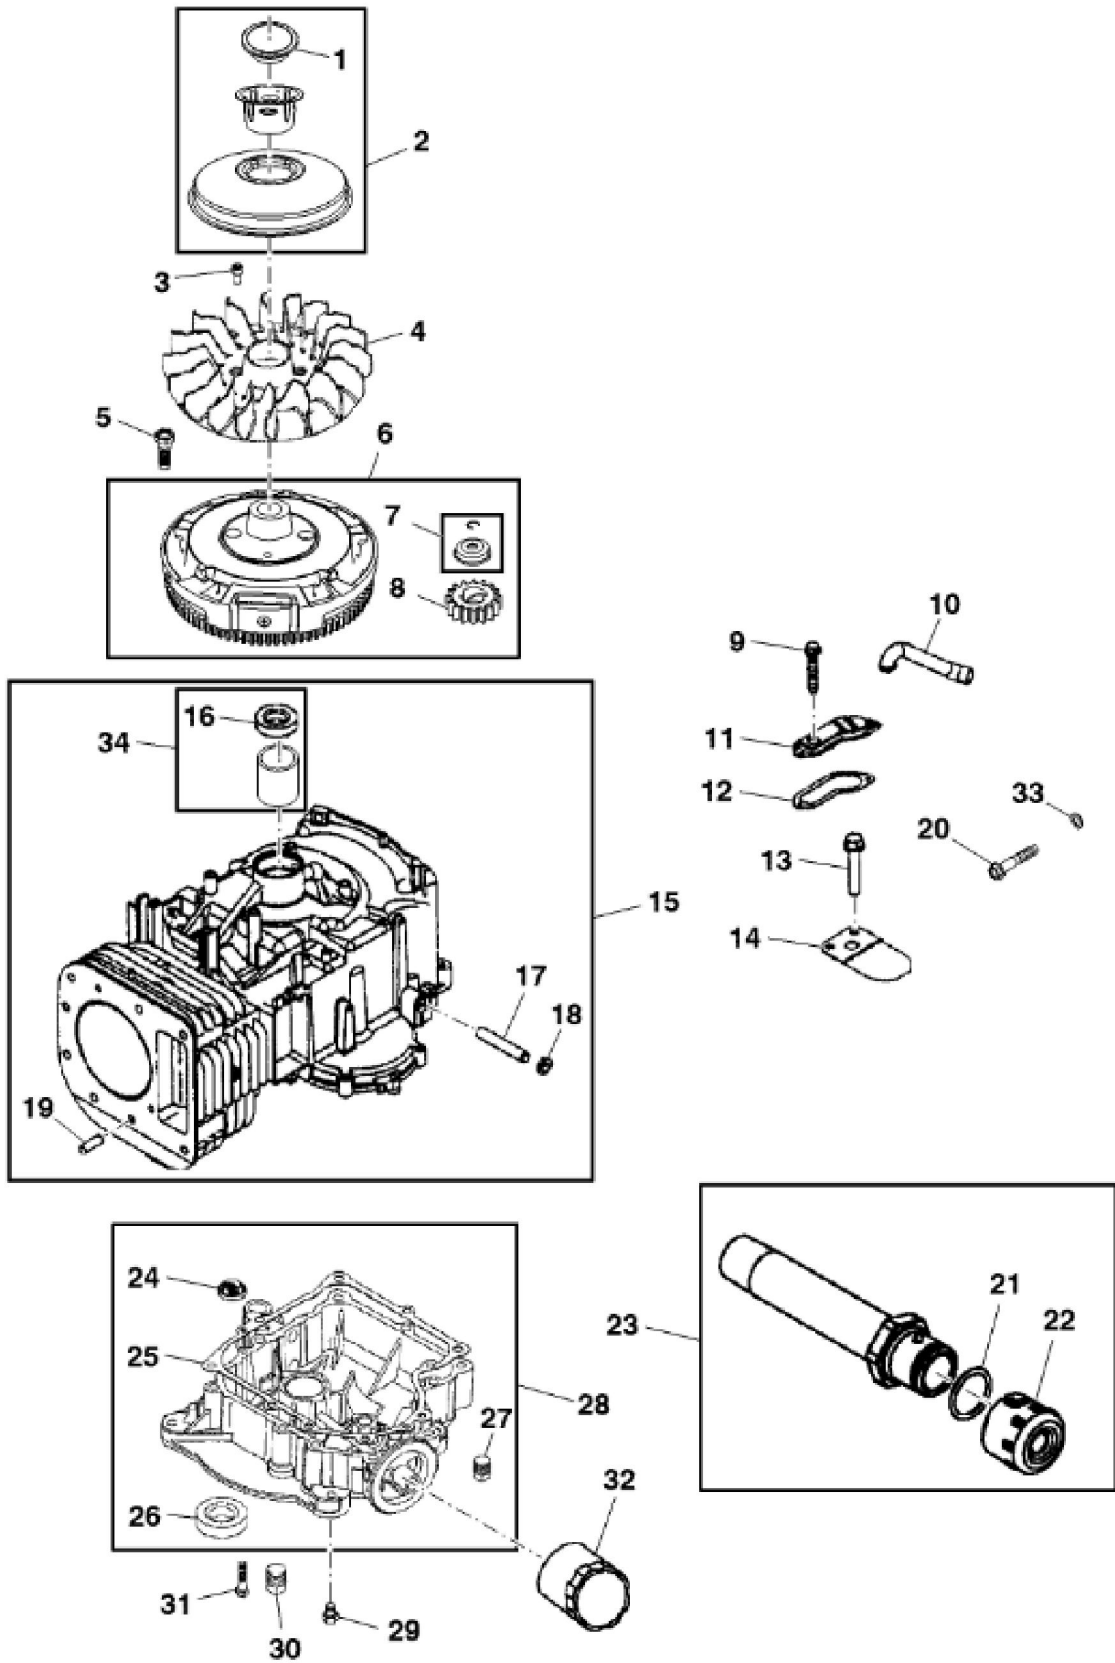

PU02956

KEY	PART NO.	PART NAME	QTY	Serial No.	REMARKS	
1	MIA12221	GASOLINE ENGINE	1		ORDER MIA12433; Engine MARKED 31G777-0171-G5	
1	MIA12433	GASOLINE ENGINE	1		ORDER MIA12617; MARKED 31G777-0306-G5	
1	MIA12434	GASOLINE ENGINE	1		ORDER MIA12617; MARKED 31G777-0205-G5	
1	MIA12617	GASOLINE ENGINE	1		ORDER MIA12858; MARKED 31R977-0001-G1	
1	MIA12858	GASOLINE ENGINE	1	____-810000	MARKED 31R977-0034-G1	
1	AUC10157	GASOLINE ENGINE	1	810001-____	MARKED 31R977-0052-G1	

KEY	PART NO.	PART NAME	QTY	REMARKS
1	MIU11635	CAP	1	
2	MIA13017	SCREEN KIT	1	SUB FOR MIA11525
3	MIU12152	SCREW	2	
4	MIU12139	FAN	1	Flywheel
5	M153303	SCREW	1	
6	AM135134	FLYWHEEL	1	USE WITH MIA12221
6	MIA12501	FLYWHEEL	1	
7	LG691265	SNAP RING	1	
8	LG693713	PINION	1	
9	M147508	SCREW	2	
10	MIU11682	TUBE	1	
11	MIU11631	COVER	1	Breather Passage
12	M147564	GASKET	1	
13	M147507	SCREW	1	
14	M147501	BREATHER	1	Reed
15	MIA11419	CYLINDER	1	
16	LG391086S	SEAL	1	Oil
17	M147497	BUSHING	1	Governor
18	LG692407	SEAL	1	Governor
19	LG690959	DOWEL PIN	2	
20	MIU14366	SCREW	10	SUB FOR MIU11632
21	T77932	O-RING	1	
22	M144897	CAP	1	
23	AM131611	OIL TUBE	1	Drain
24	MIU12709	SCREEN	1	
25	M147513	GASKET	1	
26	MIU11958	SEAL	1	PTO Side
27	15H638	PIPE PLUG	1	1/8"
28	AM135143	RESERVOIR	1	ORDER MIA12717
28	MIA12717	RESERVOIR	1	
29	GX24210	SCREW	4	Engine Mounting
30	15H623	PIPE PLUG	1	3/8"
31	LG692125	CAP SCREW	10	
32	AM125424	OIL FILTER	1	
33	MIU12155	WASHER	1	

KEY	PART NO.	PART NAME	QTY	REMARKS	
34	MIA11778	SEAL KIT	1	Magneto Side	

Thank you so much for reading.
Please click the “Buy Now!”
button below to download the
complete manual.

After you pay.

You can download the most
perfect and complete manual in
the world immediately.