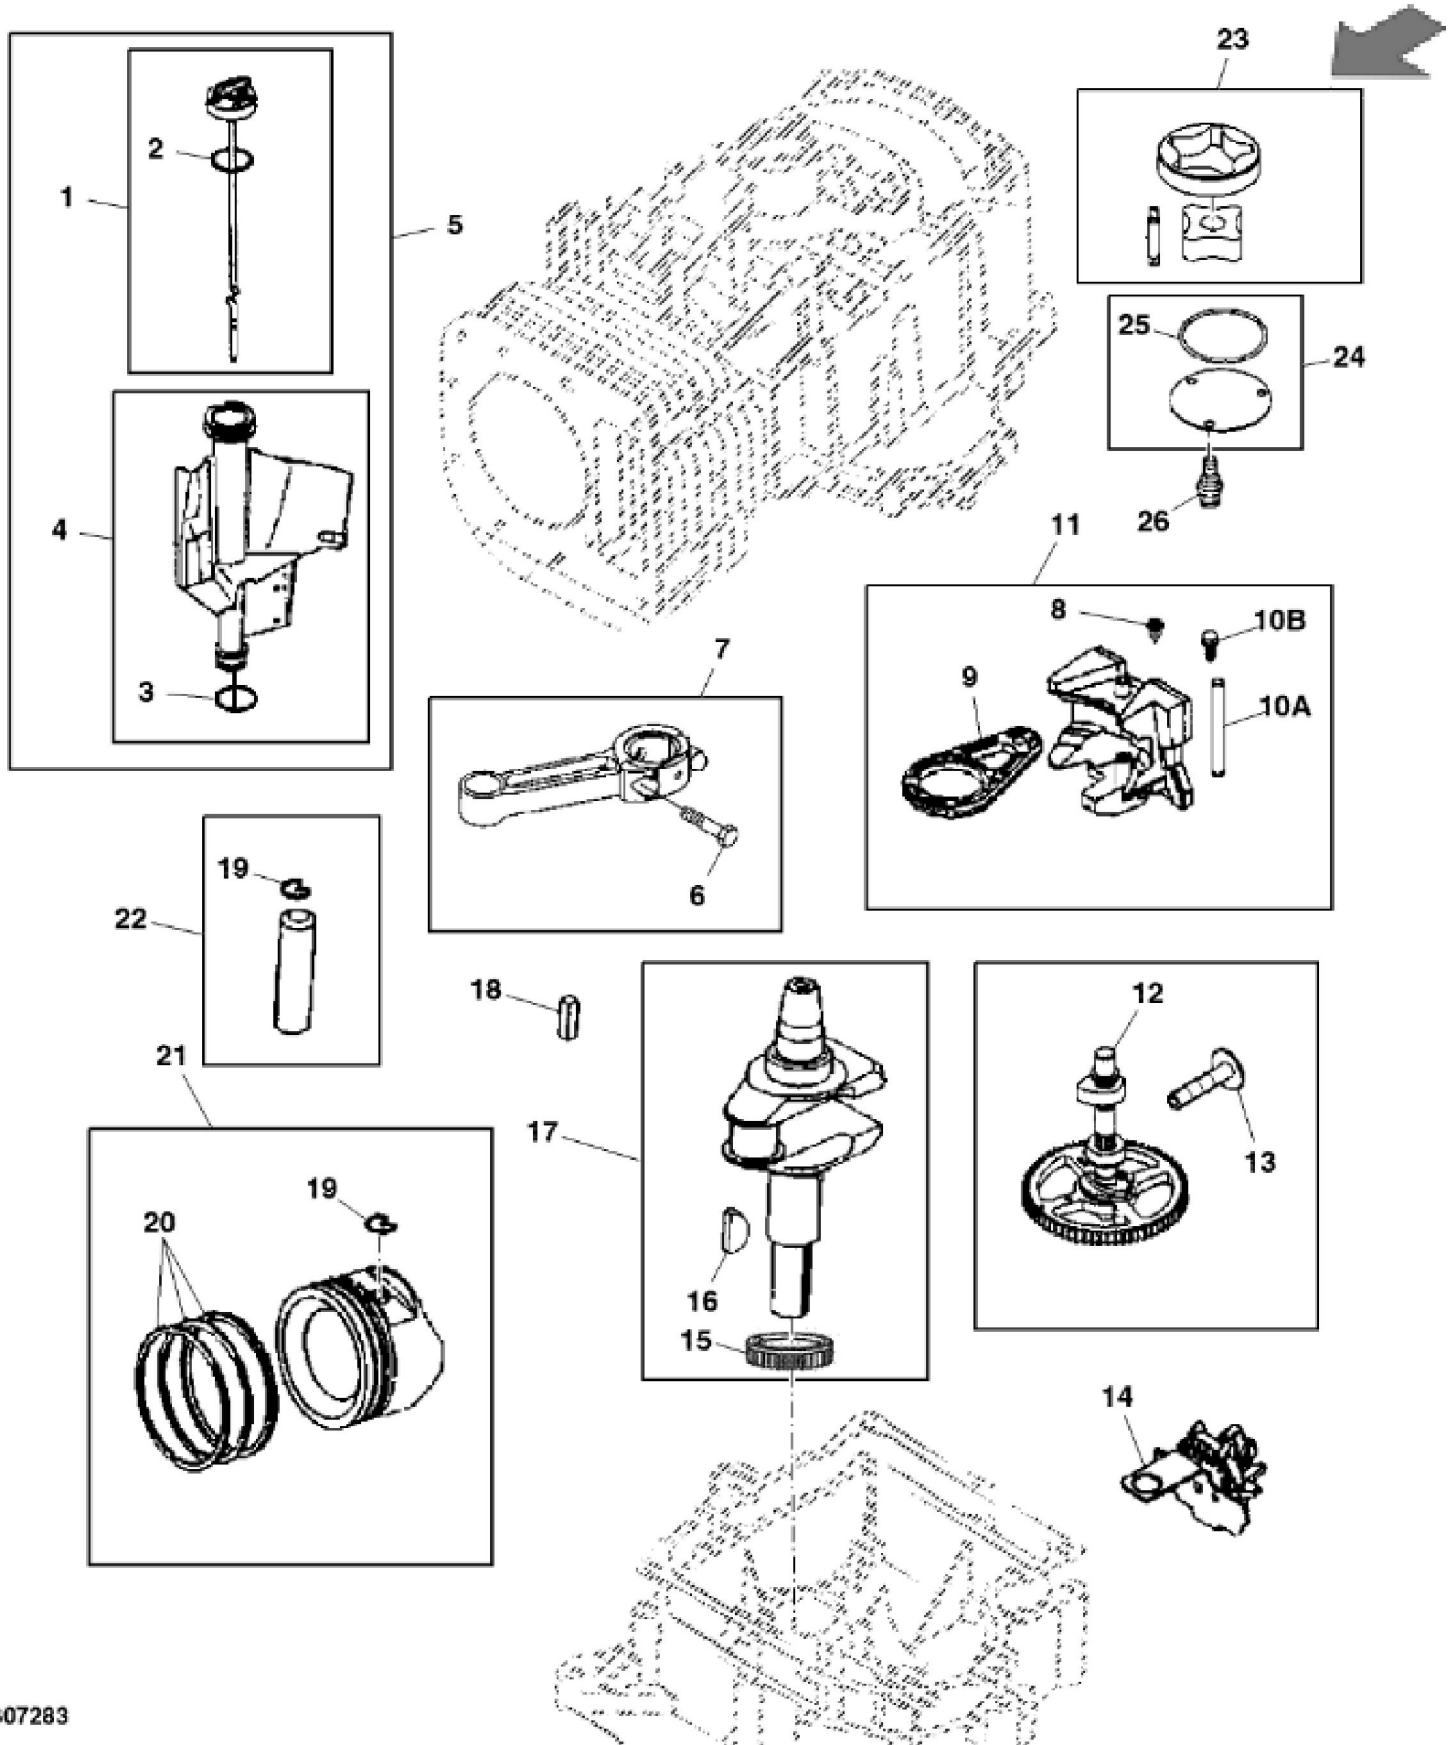

PU02956

KEY	PART NO.	PART NAME	QTY	Serial No.	REMARKS	
1	MIA12221	GASOLINE ENGINE	1		ORDER MIA12433; Engine MARKED 31G777-0171-G5	
1	MIA12433	GASOLINE ENGINE	1		ORDER MIA12617; MARKED 31G777-0306-G5	
1	MIA12434	GASOLINE ENGINE	1		ORDER MIA12617; MARKED 31G777-0205-G5	
1	MIA12617	GASOLINE ENGINE	1		ORDER MIA12858; MARKED 31R977-0001-G1	
1	MIA12858	GASOLINE ENGINE	1	____-810000	MARKED 31R977-0034-G1	
1	AUC10157	GASOLINE ENGINE	1	810001-____	MARKED 31R977-0052-G1	

KEY	PART NO.	PART NAME	QTY	REMARKS
1	MIU11635	CAP	1	
2	MIA13017	SCREEN KIT	1	SUB FOR MIA11525
3	MIU12152	SCREW	2	
4	MIU12139	FAN	1	Flywheel
5	M153303	SCREW	1	
6	AM135134	FLYWHEEL	1	USE WITH MIA12221
6	MIA12501	FLYWHEEL	1	
7	LG691265	SNAP RING	1	
8	LG693713	PINION	1	
9	M147508	SCREW	2	
10	MIU11682	TUBE	1	
11	MIU11631	COVER	1	Breather Passage
12	M147564	GASKET	1	
13	M147507	SCREW	1	
14	M147501	BREATHER	1	Reed
15	MIA11419	CYLINDER	1	
16	LG391086S	SEAL	1	Oil
17	M147497	BUSHING	1	Governor
18	LG692407	SEAL	1	Governor
19	LG690959	DOWEL PIN	2	
20	MIU14366	SCREW	10	SUB FOR MIU11632
21	T77932	O-RING	1	
22	M144897	CAP	1	
23	AM131611	OIL TUBE	1	Drain
24	MIU12709	SCREEN	1	
25	M147513	GASKET	1	
26	MIU11958	SEAL	1	PTO Side
27	15H638	PIPE PLUG	1	1/8"
28	AM135143	RESERVOIR	1	ORDER MIA12717
28	MIA12717	RESERVOIR	1	
29	GX24210	SCREW	4	Engine Mounting
30	15H623	PIPE PLUG	1	3/8"
31	LG692125	CAP SCREW	10	
32	AM125424	OIL FILTER	1	
33	MIU12155	WASHER	1	

KEY	PART NO.	PART NAME	QTY	REMARKS	
34	MIA11778	SEAL KIT	1	Magneto Side	

Thank you so much for reading.
Please click the “Buy Now!”
button below to download the
complete manual.

After you pay.

You can download the most
perfect and complete manual in
the world immediately.