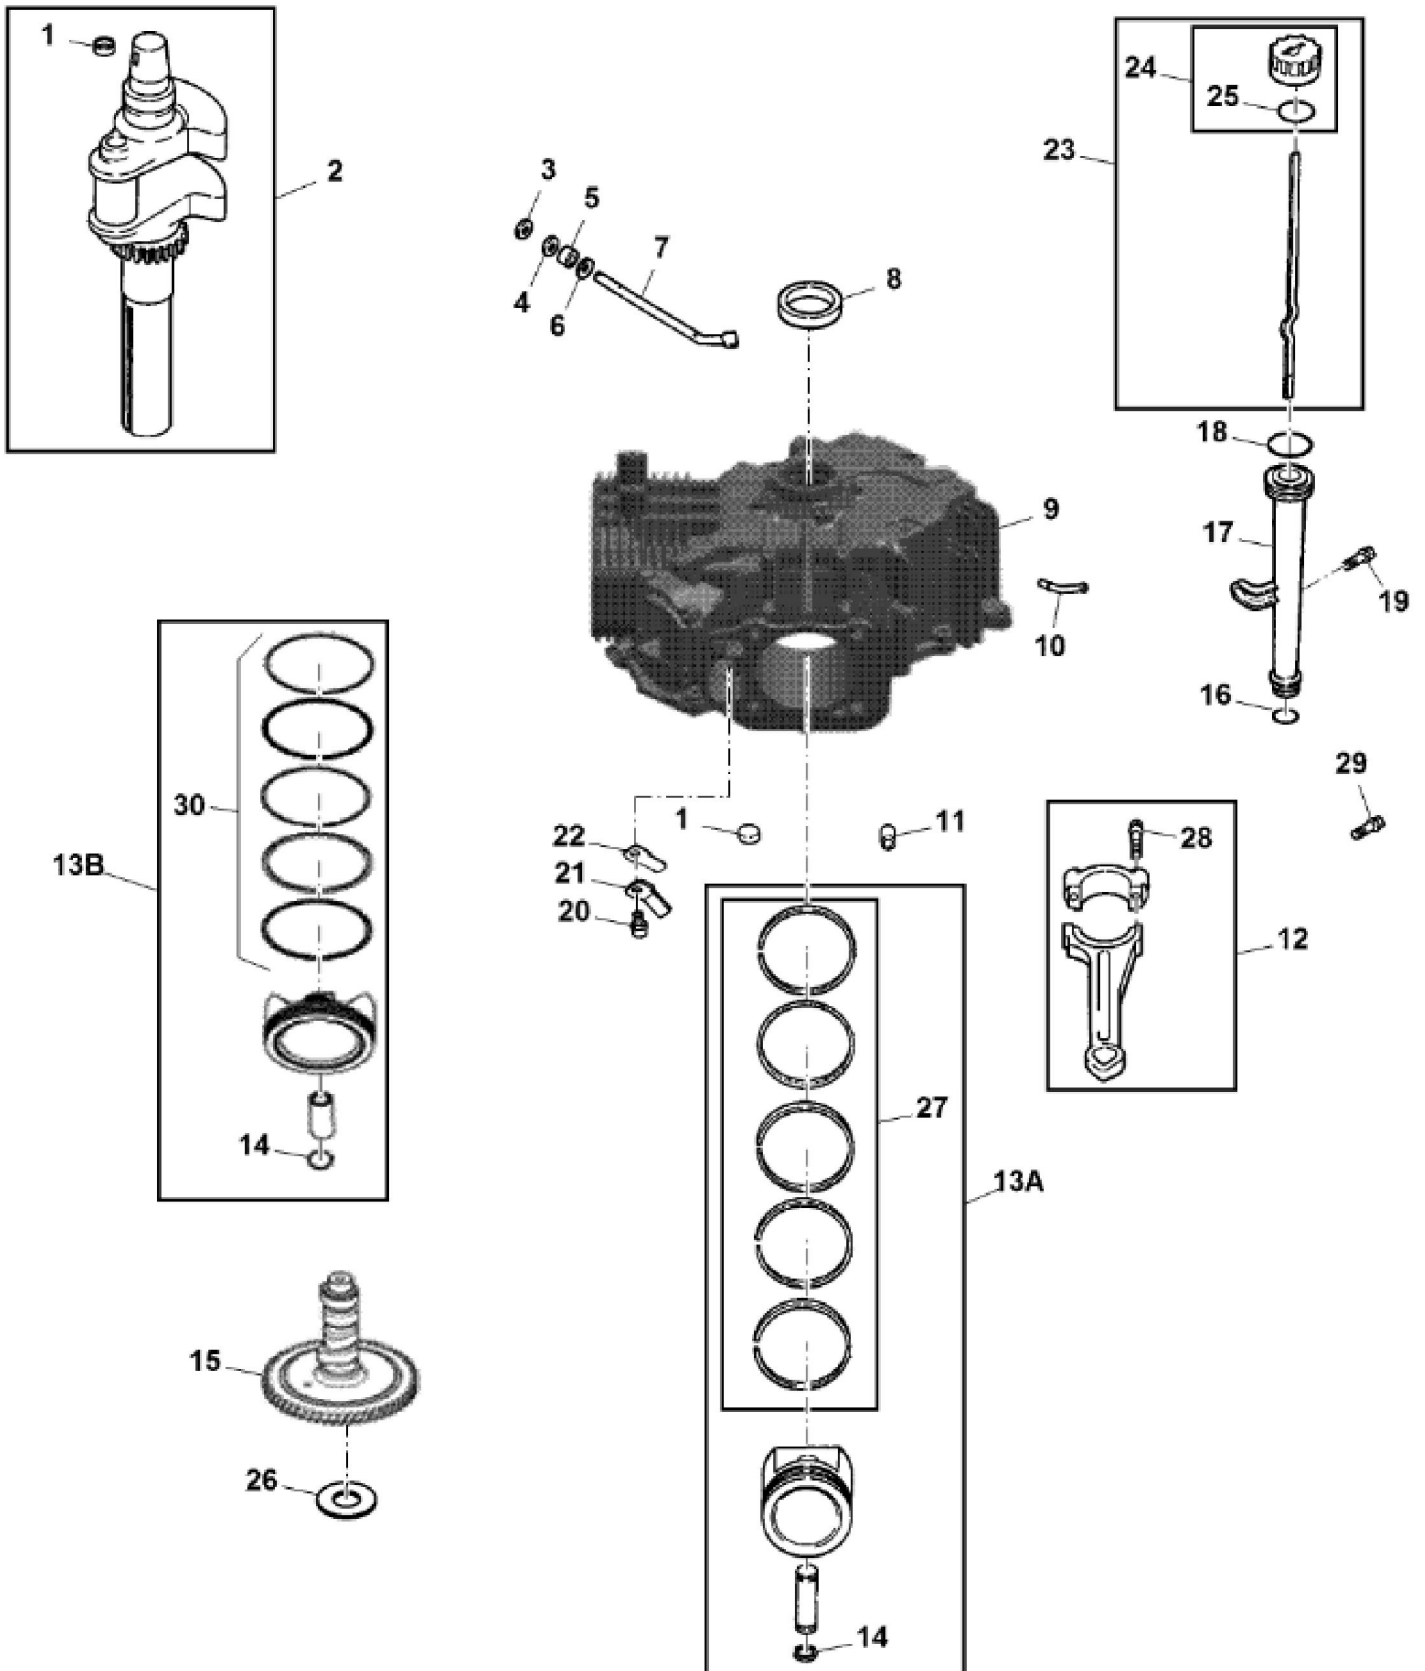

John Deere > Turf And Utility >TRACTOR, LAWN AND GARDEN >ECV740 - TRACTOR, LAWN AND GARDEN >Z925M EFI ZTrak M Series Mower >20 ENGINE TCM12722 >ST744827 - CRANKSHAFT AND PISTONS

KEY	PART NO.	PART NAME	QTY	REMARKS
1	M76215	PLUG	2	
2	MIA12190	CRANKSHAFT	1	
3	M143941	SNAP RING	1	
4	M143936	WASHER	1	
5	M143970	SEAL	1	
6	M143939	WASHER	1	
7	M148328	SHAFT	1	Governor Cross
8	MIU11539	SEAL	1	
9	.....	CRANKCASE	1	ORDER MIA12253
10	M134898	FITTING	1	
11	MIU11251	DOWEL PIN	6	
12	MIU13923	CONNECTING ROD	2	ORDER MIA12812
12	MIA12812	CONNECTING ROD	2	
13A	MIA12800	PISTON REPLACEMENT KIT	2	SUB FOR MIA12582; STD
13A	MIA12583	PISTON KIT	2	OS 0.08 MM, USE WITH MIA12253
13A	MIA12584	PISTON KIT	2	OS 0.25 MM, USE WITH MIA12253 OR MIA13021
13A	MIA12585	PISTON KIT	1	OS 0.50 MM, USE WITH MIA12253
13A	MIA12192	PISTON KIT	1	STD, USE WITH MIA13021
13A	MIA12193	PISTON KIT	2	OS 0.08 MM, USE WITH MIA13021
13A	MIA12195	PISTON KIT	2	OS 0.50 MM, USE WITH MIA13021
13B	MIA12823	PISTON KIT	2	OS 0.08 MM, USE WITH MIA12650 OR MIA13021
13B	MIA12824	PISTON KIT	2	OS 0.25 MM, USE WITH MIA12650 OR MIA13021
13B	MIA12825	PISTON KIT	2	OS 0.50 MM, USE WITH MIA12650 OR MIA13021
14	M132341	RETAINER	4	
15	MIA12196	CAMSHAFT	1	
16	M92193	O-RING	1	
17	MIU11957	TUBE	1	
18	M92194	O-RING	1	
19	MIU11902	SCREW	1	
20	M138311	SCREW	2	
20	M93483	SCREW	2	
21	M134899	RETAINER	2	
22	M134900	BREATHER	2	
23	AM126257	DIPSTICK	1