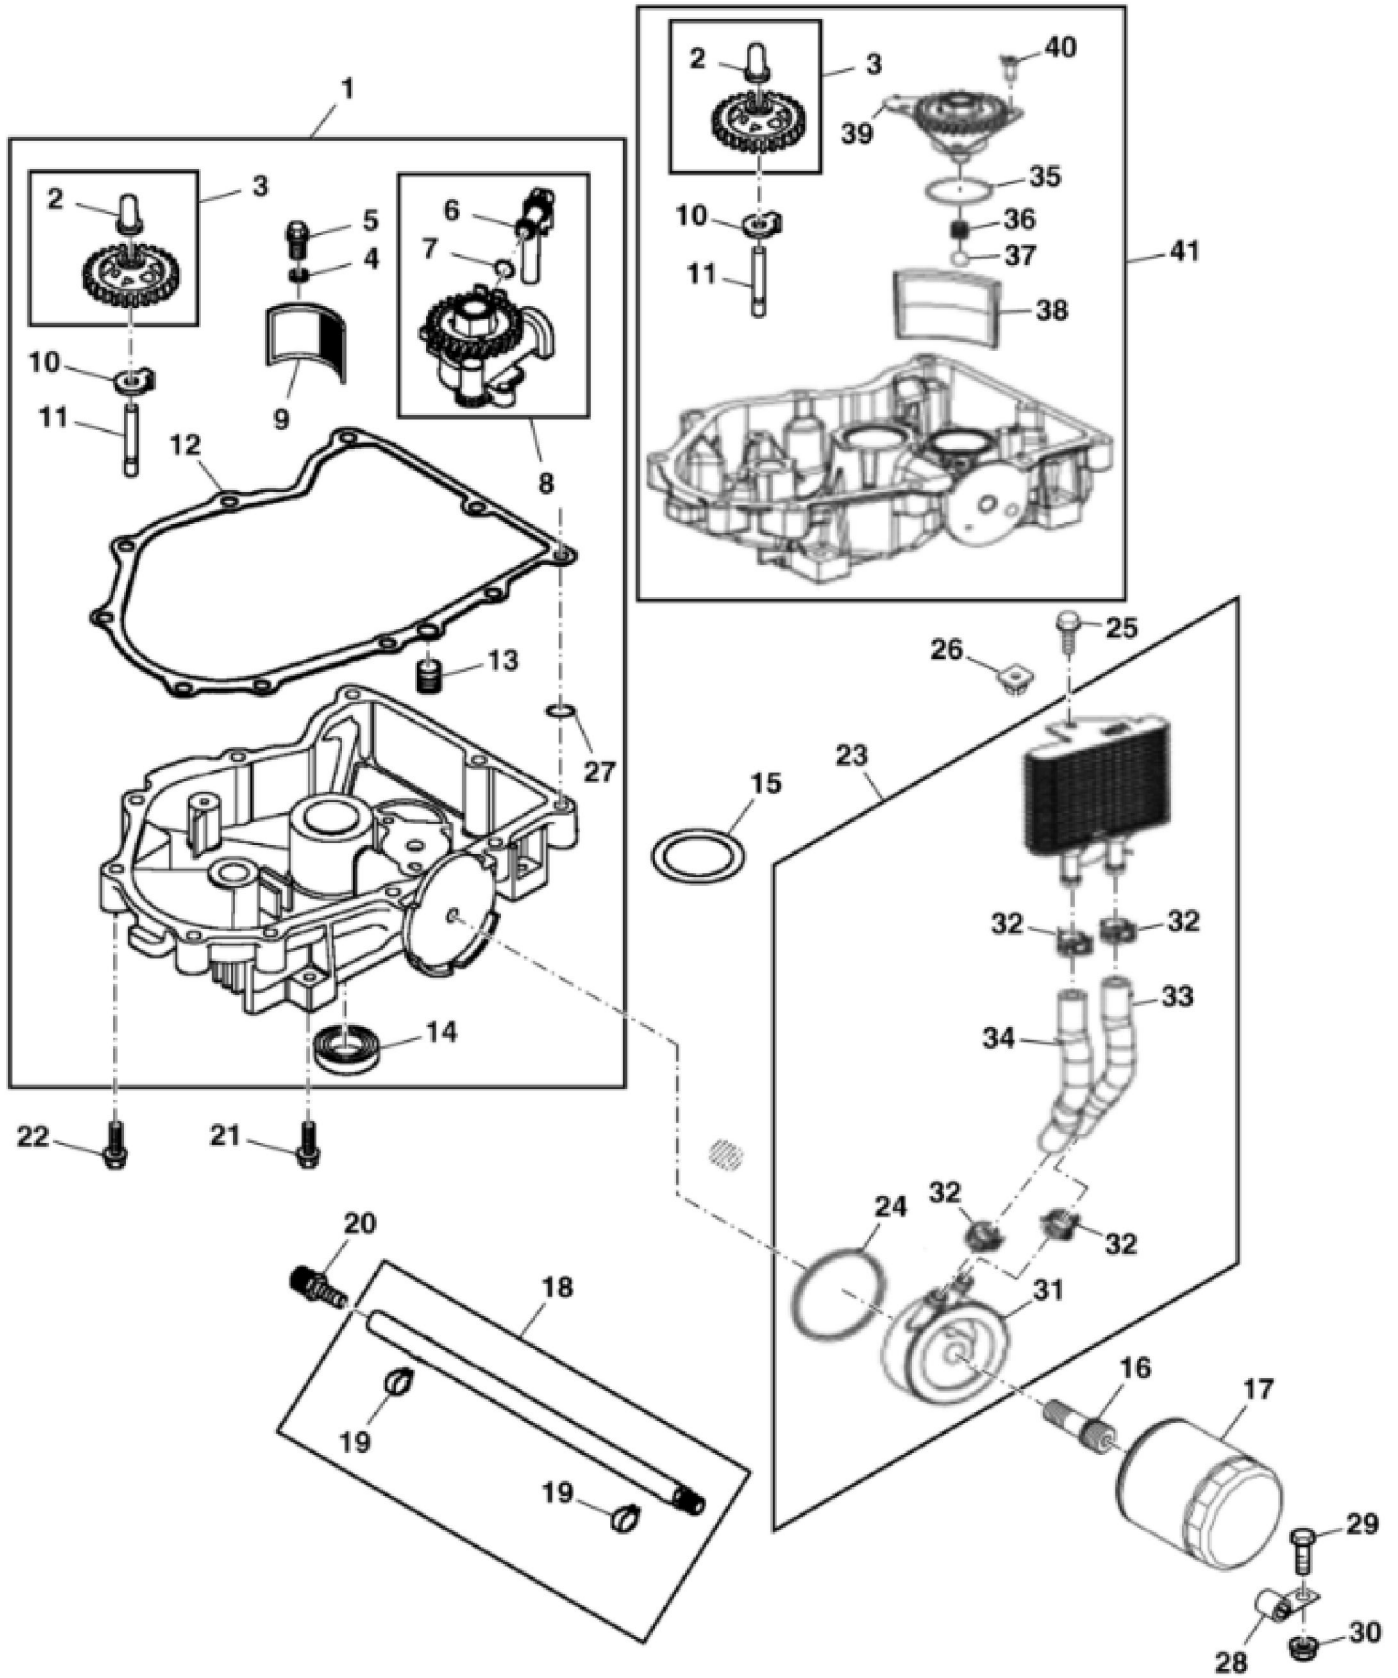

KEY	PART NO.	PART NAME	QTY	REMARKS
24	AM124450	CAP KIT	1	
25	M148124	O-RING	1	
26	M93955	SOLID SHIM	1	.028", White
27	MIU14302	PISTON RING	2	STD, USE WITH MIA12650
27	MIU14303	PISTON RING	2	OS 0.08 MM, USE WITH MIA12650
27	MIU14304	PISTON RING	2	OS 0.25 MM, USE WITH MIA12650
27	MIU14305	PISTON RING	2	OS 0.50 MM, USE WITH MIA12650
27	MIA11129	RING	2	STD, USE WITH MIA13021
27	MIU13203	RING	2	OS 0.50 MM, USE WITH MIA13021
28	MIA12826	BOLT	4	Engine MARKED ECV740
29	MIU14033	SCREW	1	
30	MIU14302	PISTON RING	2	STD, USE WITH MIA12650 OR MIA13021
30	MIU14303	PISTON RING	2	OS 0.08 MM, USE WITH MIA12650 OR MIA13021
30	MIU14304	PISTON RING	2	OS 0.25 MM, USE WITH MIA12650 OR MIA13021
30	MIU14305	PISTON RING	1	OS 0.50 MM, USE WITH MIA12650 OR MIA13021