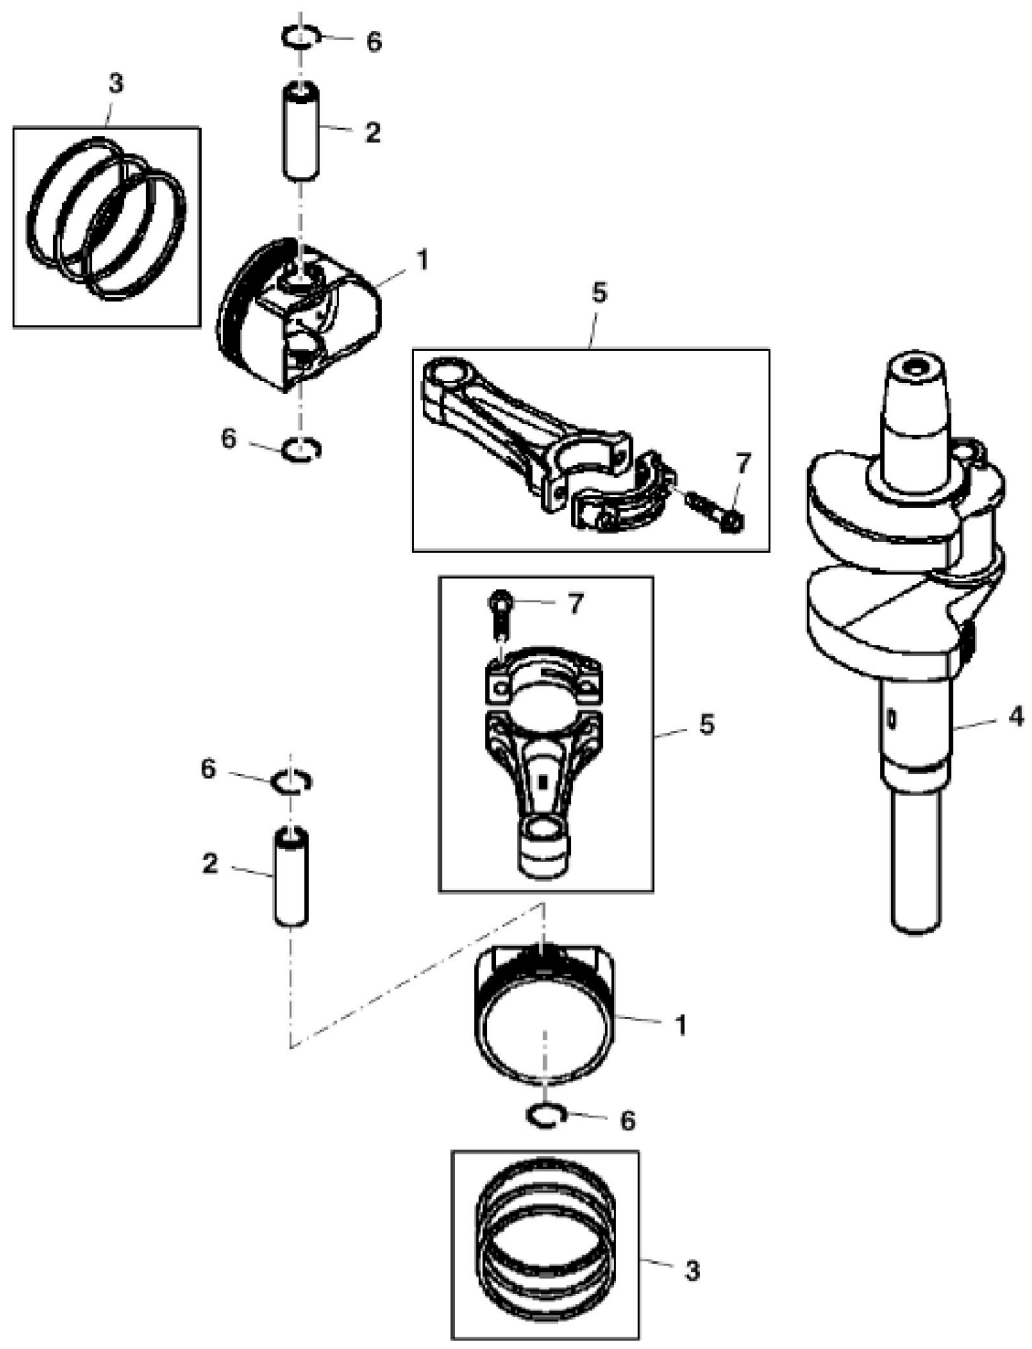

KEY	PART NO.	PART NAME	QTY	REMARKS	
1	MIA12255	GASOLINE ENGINE	1	MARKED FX801V-AS11R	
1	MIA13101	GASOLINE ENGINE	1	MARKED FX801V-BS11-R	
2	19H3693	SCREW	4	3/8" X 1-1/4"	
3	TCU33154	LABEL	1		
4	24M7178	WASHER	3	10.500 X 30 X 2.500 mm	
5	TCU24263	CAP SCREW	1		

KEY	PART NO.	PART NAME	QTY	REMARKS	
28	MIU13981	BALL BEARING	1		
29	M76104	O-RING	2		
30	TCA20670	ELBOW FITTING	1		
31	TCU29939	HOSE FITTING	1		
32	N190220	HOSE CLAMP	3		
33	HOSE	1	CTL 900 mm, MF M175324	
33	HOSE	1	CTL 700 mm, MF M175324; (For California)	
34	MIU14223	HOSE FITTING	2		

KEY	PART NO.	PART NAME	QTY	REMARKS	
1	MIU11780	PISTON	2		
2	MIU11781	PISTON PIN	2		
3	MIA11247	PISTON RING KIT	2		
4	MIA11248	CRANKSHAFT	1		
5	MIA11249	CONNECTING ROD	2	ORDER MIA13083	
5	MIA13083	CONNECTING ROD	2		
6	MIU13987	SNAP RING	4		
7	M147310	BOLT	4	M7 X 35.2	