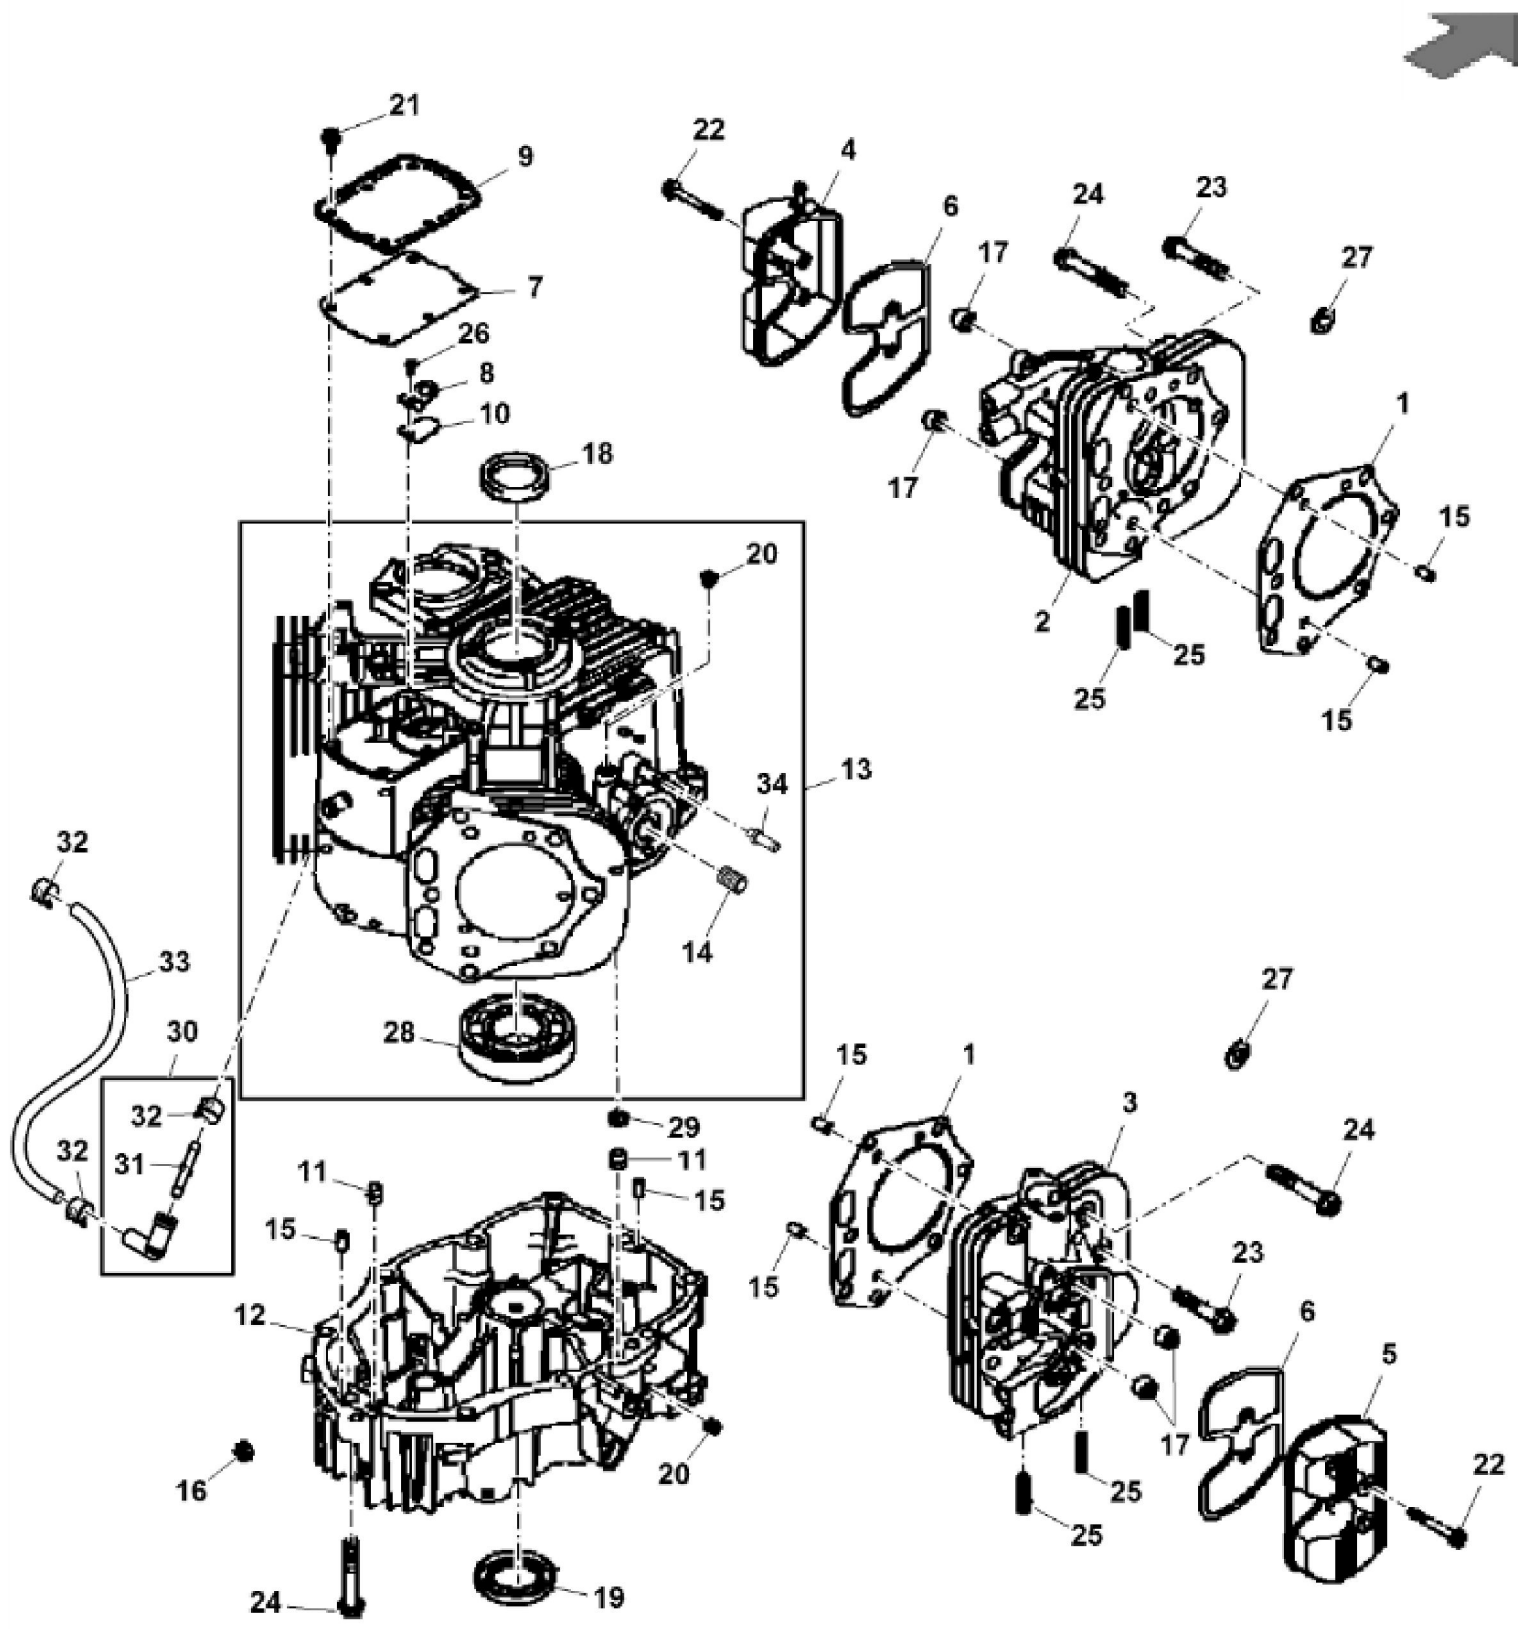

KEY	PART NO.	PART NAME	QTY	REMARKS	
1	MIA12255	GASOLINE ENGINE	1	MARKED FX801V-AS11R	
1	MIA13101	GASOLINE ENGINE	1	MARKED FX801V-BS11-R	
2	19H3693	SCREW	4	3/8" X 1-1/4"	
3	TCU33154	LABEL	1		
4	24M7178	WASHER	3	10.500 X 30 X 2.500 mm	
5	TCU24263	CAP SCREW	1		

KEY	PART NO.	PART NAME	QTY	REMARKS	
28	MIU13981	BALL BEARING	1		
29	M76104	O-RING	2		
30	TCA20670	ELBOW FITTING	1		
31	TCU29939	HOSE FITTING	1		
32	N190220	HOSE CLAMP	3		
33	HOSE	1	CTL 900 mm, MF M175324	
33	HOSE	1	CTL 700 mm, MF M175324; (For California)	
34	MIU14223	HOSE FITTING	2		

KEY	PART NO.	PART NAME	QTY	REMARKS	
1	MIU11780	PISTON	2		
2	MIU11781	PISTON PIN	2		
3	MIA11247	PISTON RING KIT	2		
4	MIA11248	CRANKSHAFT	1		
5	MIA11249	CONNECTING ROD	2	ORDER MIA13083	
5	MIA13083	CONNECTING ROD	2		
6	MIU13987	SNAP RING	4		
7	M147310	BOLT	4	M7 X 35.2	