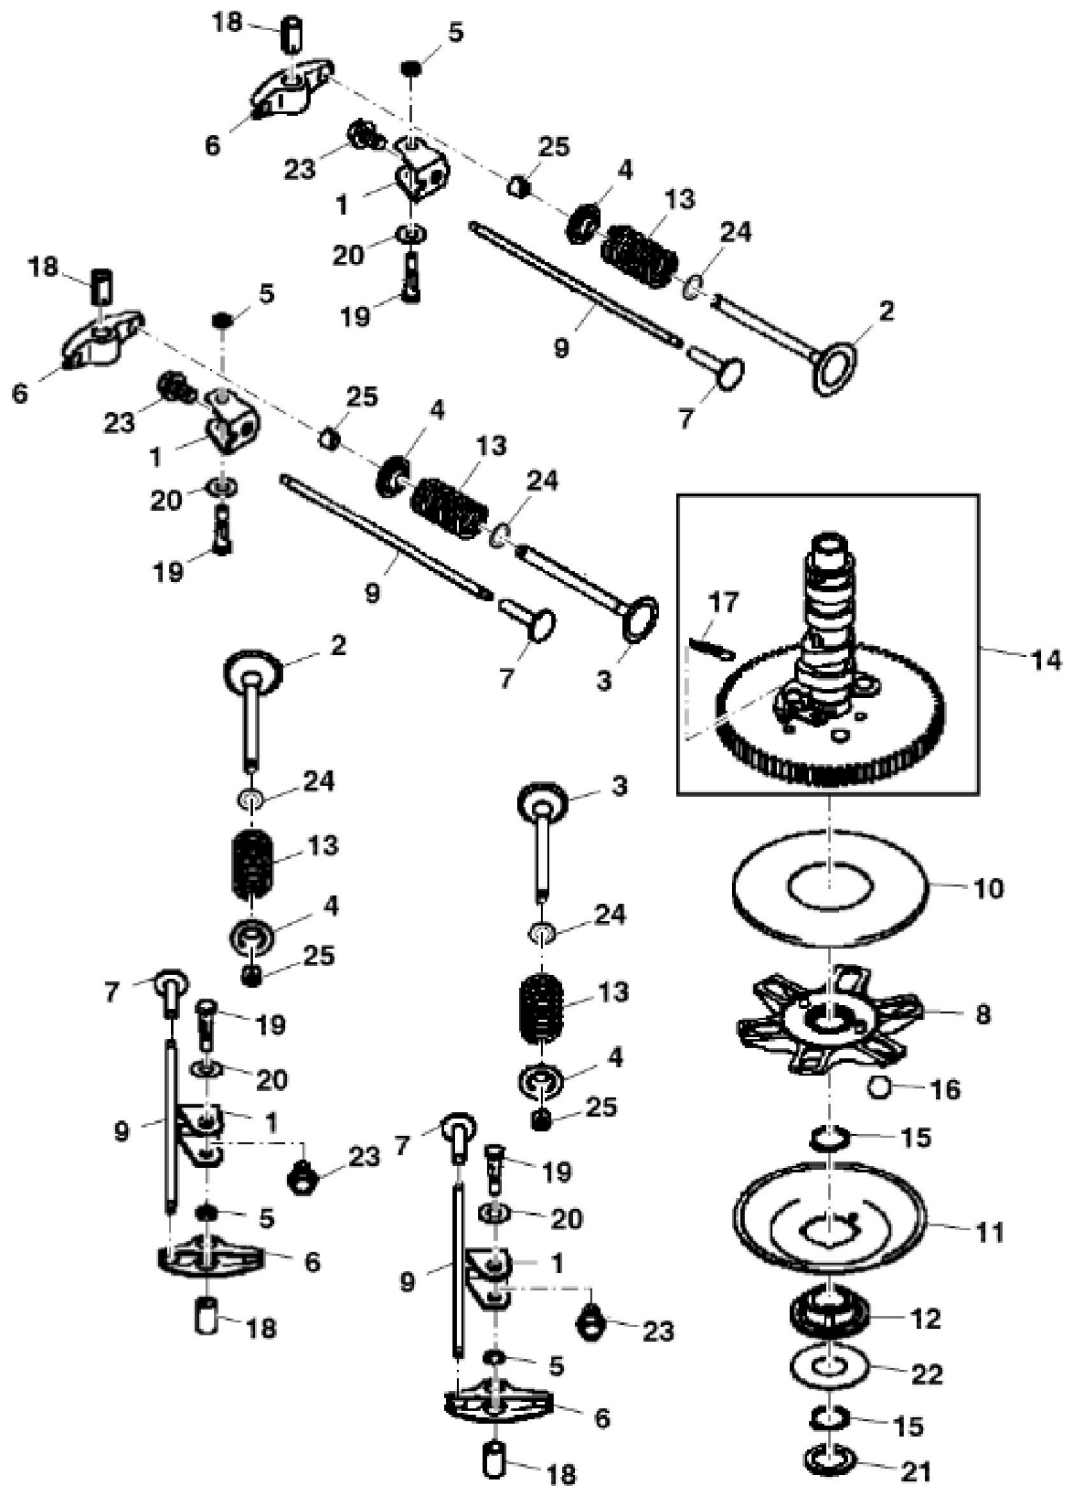

KEY	PART NO.	PART NAME	QTY	REMARKS	
1	MIA12255	GASOLINE ENGINE	1	MARKED FX801V-AS11R	
1	MIA13101	GASOLINE ENGINE	1	MARKED FX801V-BS11-R	
2	19H3693	SCREW	4	3/8" X 1-1/4"	
3	TCU33154	LABEL	1		
4	24M7178	WASHER	3	10.500 X 30 X 2.500 mm	
5	TCU24263	CAP SCREW	1		

KEY	PART NO.	PART NAME	QTY	REMARKS	
28	MIU13981	BALL BEARING	1		
29	M76104	O-RING	2		
30	TCA20670	ELBOW FITTING	1		
31	TCU29939	HOSE FITTING	1		
32	N190220	HOSE CLAMP	3		
33	HOSE	1	CTL 900 mm, MF M175324	
33	HOSE	1	CTL 700 mm, MF M175324; (For California)	
34	MIU14223	HOSE FITTING	2		

KEY	PART NO.	PART NAME	QTY	REMARKS	
1	MIU11780	PISTON	2		
2	MIU11781	PISTON PIN	2		
3	MIA11247	PISTON RING KIT	2		
4	MIA11248	CRANKSHAFT	1		
5	MIA11249	CONNECTING ROD	2	ORDER MIA13083	
5	MIA13083	CONNECTING ROD	2		
6	MIU13987	SNAP RING	4		
7	M147310	BOLT	4	M7 X 35.2	