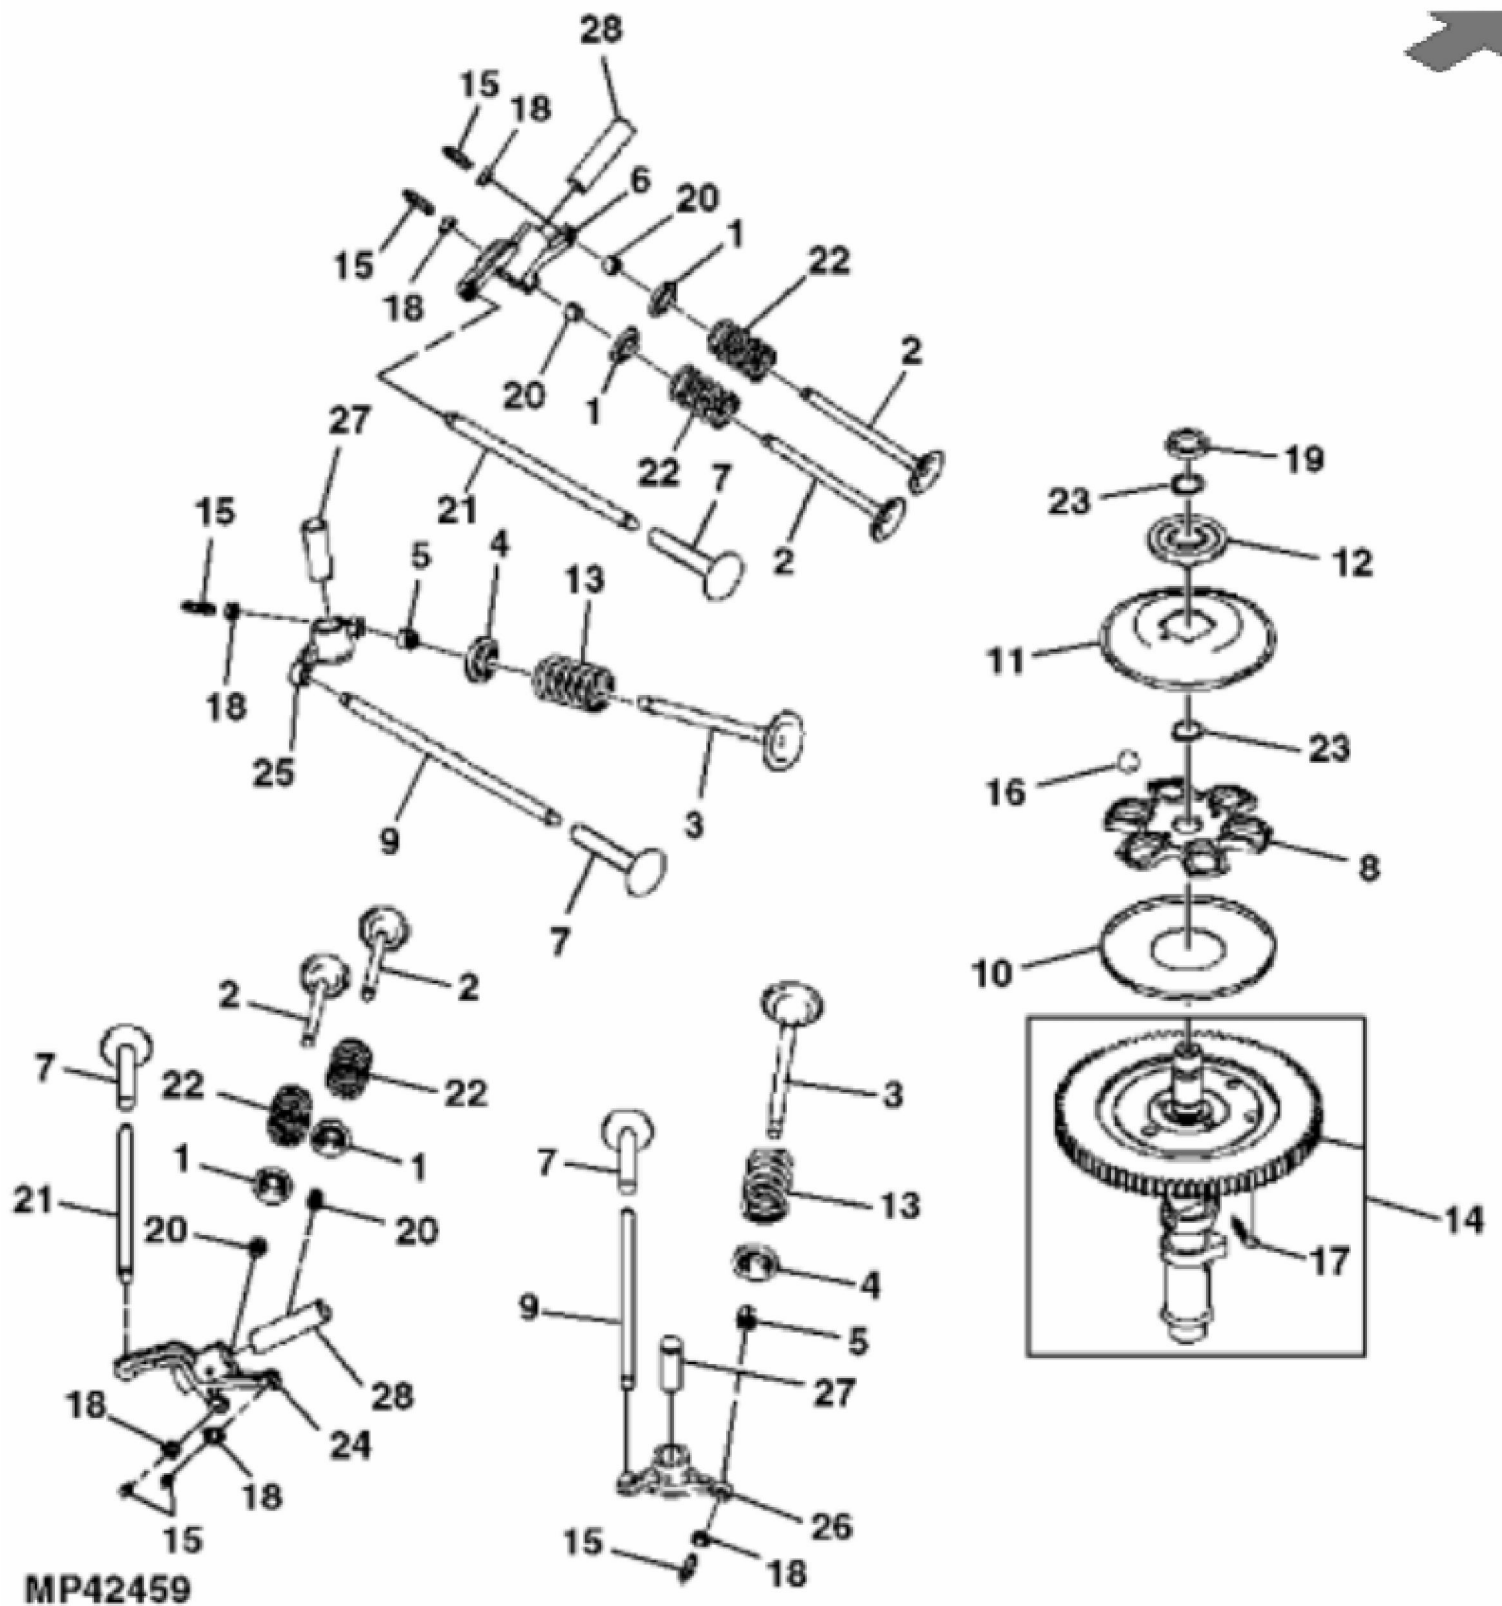

MP42392

KEY	PART NO.	PART NAME	QTY	REMARKS	
1	MIA12257	GASOLINE ENGINE	1	MARKED FX921V-AS10R	
2	19H3693	SCREW	4	3/8" X 1-1/4"	

John Deere > Turf And Utility >TRACTOR, LAWN AND GARDEN >Z960R - TRACTOR, LAWN AND GARDEN >Z960R ZTrak R Series Mower >20 ENGINE TCM12342 >ST744375 - CYLINDER HEAD AND CRANKCASE

KEY	PART NO.	PART NAME	QTY	REMARKS
1	MIU12194	GASKET	2	
2	MIU13774	CYLINDER HEAD	1	No. 1
3	MIU13775	CYLINDER HEAD	1	No. 2
4	MIU13312	CASE	1	
5	MIU13313	CASE	1	
6	MIU12199	GASKET	2	Rocker Case
7	MIU12200	GASKET	1	Breather
8	MIU12202	PLATE	1	Breather
9	MIU13860	GASKET	1	Breather
10	MIU12201	BREATHER	1	
11	MIU14507	PIPE	1	SUB FOR MIU11770
12	MIA11505	COVER	1	Crankcase
13	MIA11506	CRANKCASE	1	NLA; ORDER MIA12733
13	MIA12733	CRANKCASE	1	
14	M127431	ADAPTER FITTING	1	
15	M74163	PIN	6	
16	M151774	SEAL	1	
17	M138389	SEAL	4	
18	MIU11773	SEAL	1	
19	MIU12207	SEAL	1	
20	M147270	PLUG	5	NLA; ORDER MIU14001
20	MIU14001	PLUG	5	
21	MIU11325	BOLT	5	M6 X 12
22	MIU12209	BOLT	10	
23	MIU12477	HOOK	1	
24	MIU12205	PIPE	1	
25	MIU12206	PIPE	1	
26	19M7804	SCREW	11	M10 X 40
27	M138395	STUD	4	NLA; ORDER MIU11736
27	MIU11736	BOLT	4	NLA; ORDER MIU12726
27	MIU12726	STUD	4	
28	MIU13981	BALL BEARING	1	
29	MIU12193	BALL BEARING	1	
30	21M7244	SCREW	2	M4 X 8

KEY	PART NO.	PART NAME	QTY	REMARKS	
31	19M7796	SCREW	8	M6 X 30	
32	M152964	SEAL	2		
33	TCU26943	GUIDE	1	NLA; ORDER TCU33513; Belt	
33	TCU33513	GUIDE	1		
34	24M7178	WASHER	1	10.500 X 30 X 2.500 mm	
35	MIU13926	COVER	1		
36	MIA12511	COVER KIT	1		
37	TCA20670	ELBOW FITTING	1	Not Illustrated	
38	24M7178	WASHER	3	10.500 X 30 X 2.500 mm, Not Illustrated	

PU01330

KEY	PART NO.	PART NAME	QTY	REMARKS	
1	MIU13013	PISTON	2		
1	MIU13912	PISTON	1		
2	MIU12211	PISTON PIN	2		
3	MIU13014	PISTON RING	2		
3	MIU13910	PISTON RING	1		
4	MIU12215	CRANKSHAFT	1		
5	MIA12686	CONNECTING ROD	2	SUB FOR MIA11507	
6	MIU13982	SNAP RING	4		
7	M147310	BOLT	4		