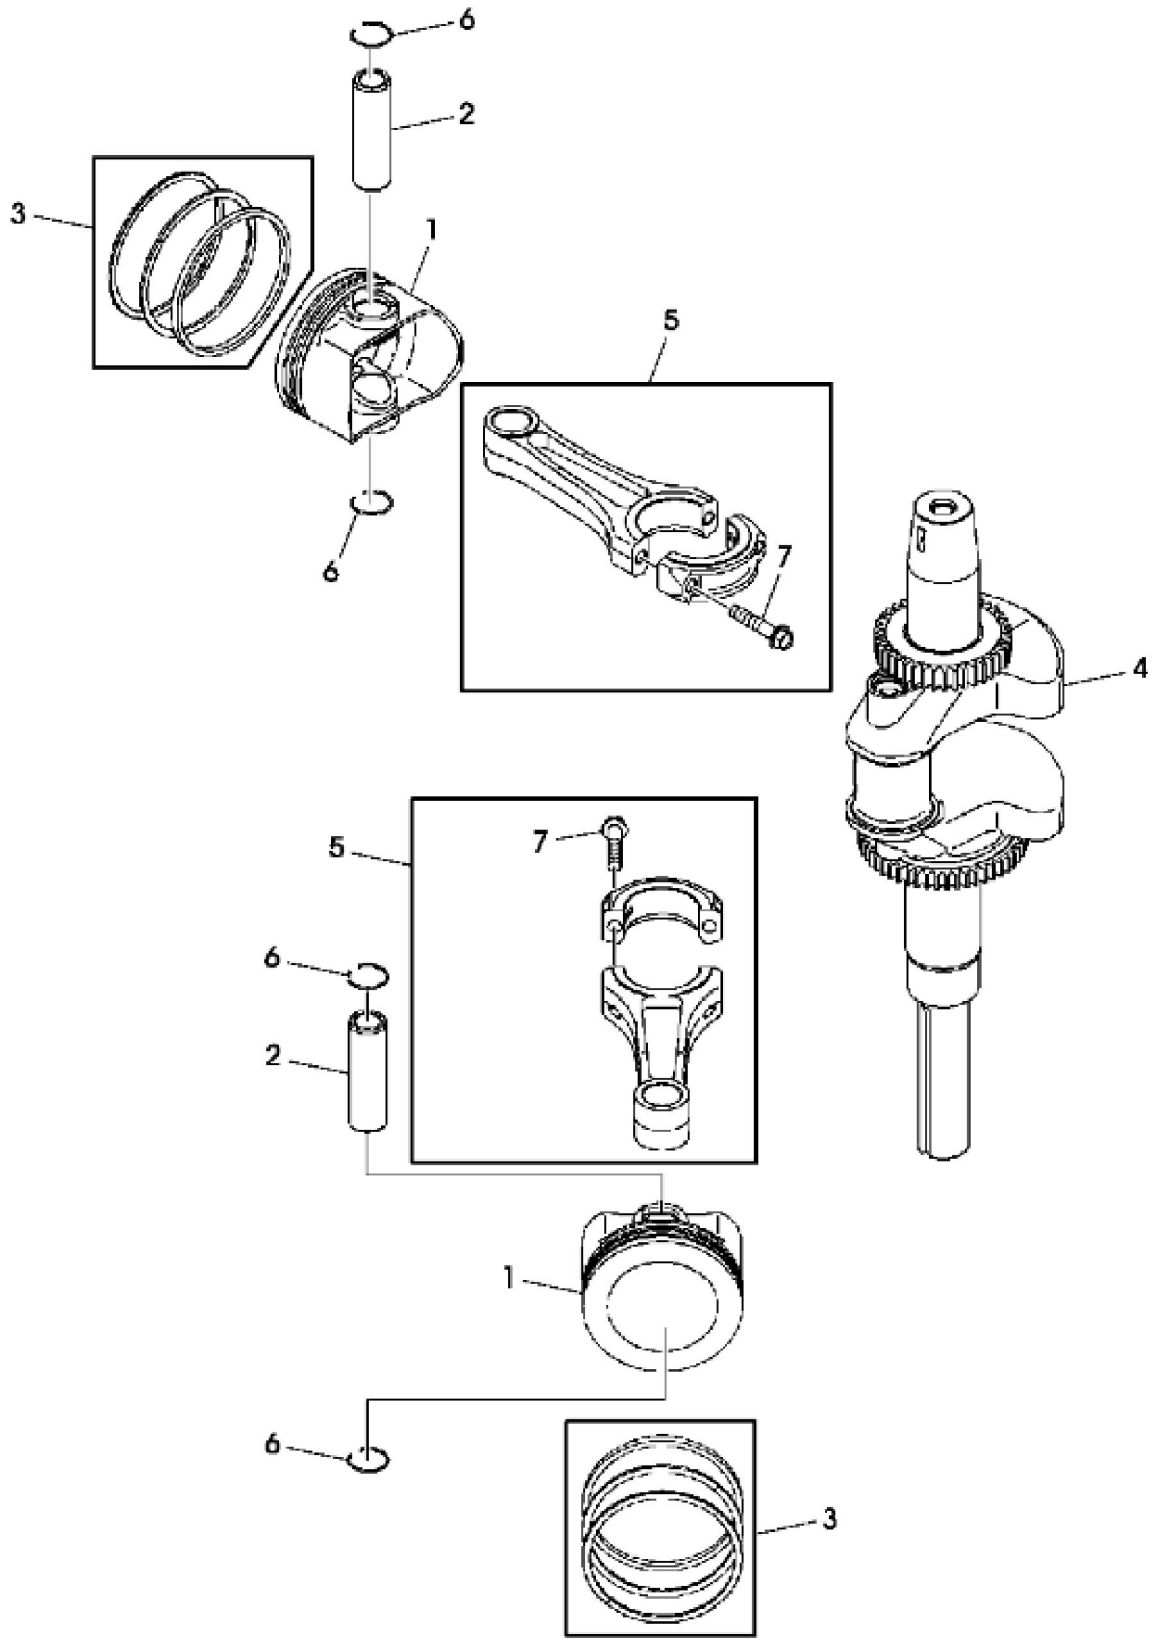

MP42392

KEY	PART NO.	PART NAME	QTY	REMARKS	
1	MIA12257	GASOLINE ENGINE	1	MARKED FX921V-AS10R	
2	19H3693	SCREW	4	3/8" X 1-1/4"	

John Deere > Turf And Utility >TRACTOR, LAWN AND GARDEN >Z960R - TRACTOR, LAWN AND GARDEN >Z960R ZTrak R Series Mower >20 ENGINE TCM12342 >ST744375 - CYLINDER HEAD AND CRANKCASE

KEY	PART NO.	PART NAME	QTY	REMARKS
1	MIU12194	GASKET	2	
2	MIU13774	CYLINDER HEAD	1	No. 1
3	MIU13775	CYLINDER HEAD	1	No. 2
4	MIU13312	CASE	1	
5	MIU13313	CASE	1	
6	MIU12199	GASKET	2	Rocker Case
7	MIU12200	GASKET	1	Breather
8	MIU12202	PLATE	1	Breather
9	MIU13860	GASKET	1	Breather
10	MIU12201	BREATHER	1	
11	MIU14507	PIPE	1	SUB FOR MIU11770
12	MIA11505	COVER	1	Crankcase
13	MIA11506	CRANKCASE	1	NLA; ORDER MIA12733
13	MIA12733	CRANKCASE	1	
14	M127431	ADAPTER FITTING	1	
15	M74163	PIN	6	
16	M151774	SEAL	1	
17	M138389	SEAL	4	
18	MIU11773	SEAL	1	
19	MIU12207	SEAL	1	
20	M147270	PLUG	5	NLA; ORDER MIU14001
20	MIU14001	PLUG	5	
21	MIU11325	BOLT	5	M6 X 12
22	MIU12209	BOLT	10	
23	MIU12477	HOOK	1	
24	MIU12205	PIPE	1	
25	MIU12206	PIPE	1	
26	19M7804	SCREW	11	M10 X 40
27	M138395	STUD	4	NLA; ORDER MIU11736
27	MIU11736	BOLT	4	NLA; ORDER MIU12726
27	MIU12726	STUD	4	
28	MIU13981	BALL BEARING	1	
29	MIU12193	BALL BEARING	1	
30	21M7244	SCREW	2	M4 X 8

KEY	PART NO.	PART NAME	QTY	REMARKS	
31	19M7796	SCREW	8	M6 X 30	
32	M152964	SEAL	2		
33	TCU26943	GUIDE	1	NLA; ORDER TCU33513; Belt	
33	TCU33513	GUIDE	1		
34	24M7178	WASHER	1	10.500 X 30 X 2.500 mm	
35	MIU13926	COVER	1		
36	MIA12511	COVER KIT	1		
37	TCA20670	ELBOW FITTING	1	Not Illustrated	
38	24M7178	WASHER	3	10.500 X 30 X 2.500 mm, Not Illustrated	

PU01330

KEY	PART NO.	PART NAME	QTY	REMARKS	
1	MIU13013	PISTON	2		
1	MIU13912	PISTON	1		
2	MIU12211	PISTON PIN	2		
3	MIU13014	PISTON RING	2		
3	MIU13910	PISTON RING	1		
4	MIU12215	CRANKSHAFT	1		
5	MIA12686	CONNECTING ROD	2	SUB FOR MIA11507	
6	MIU13982	SNAP RING	4		
7	M147310	BOLT	4		