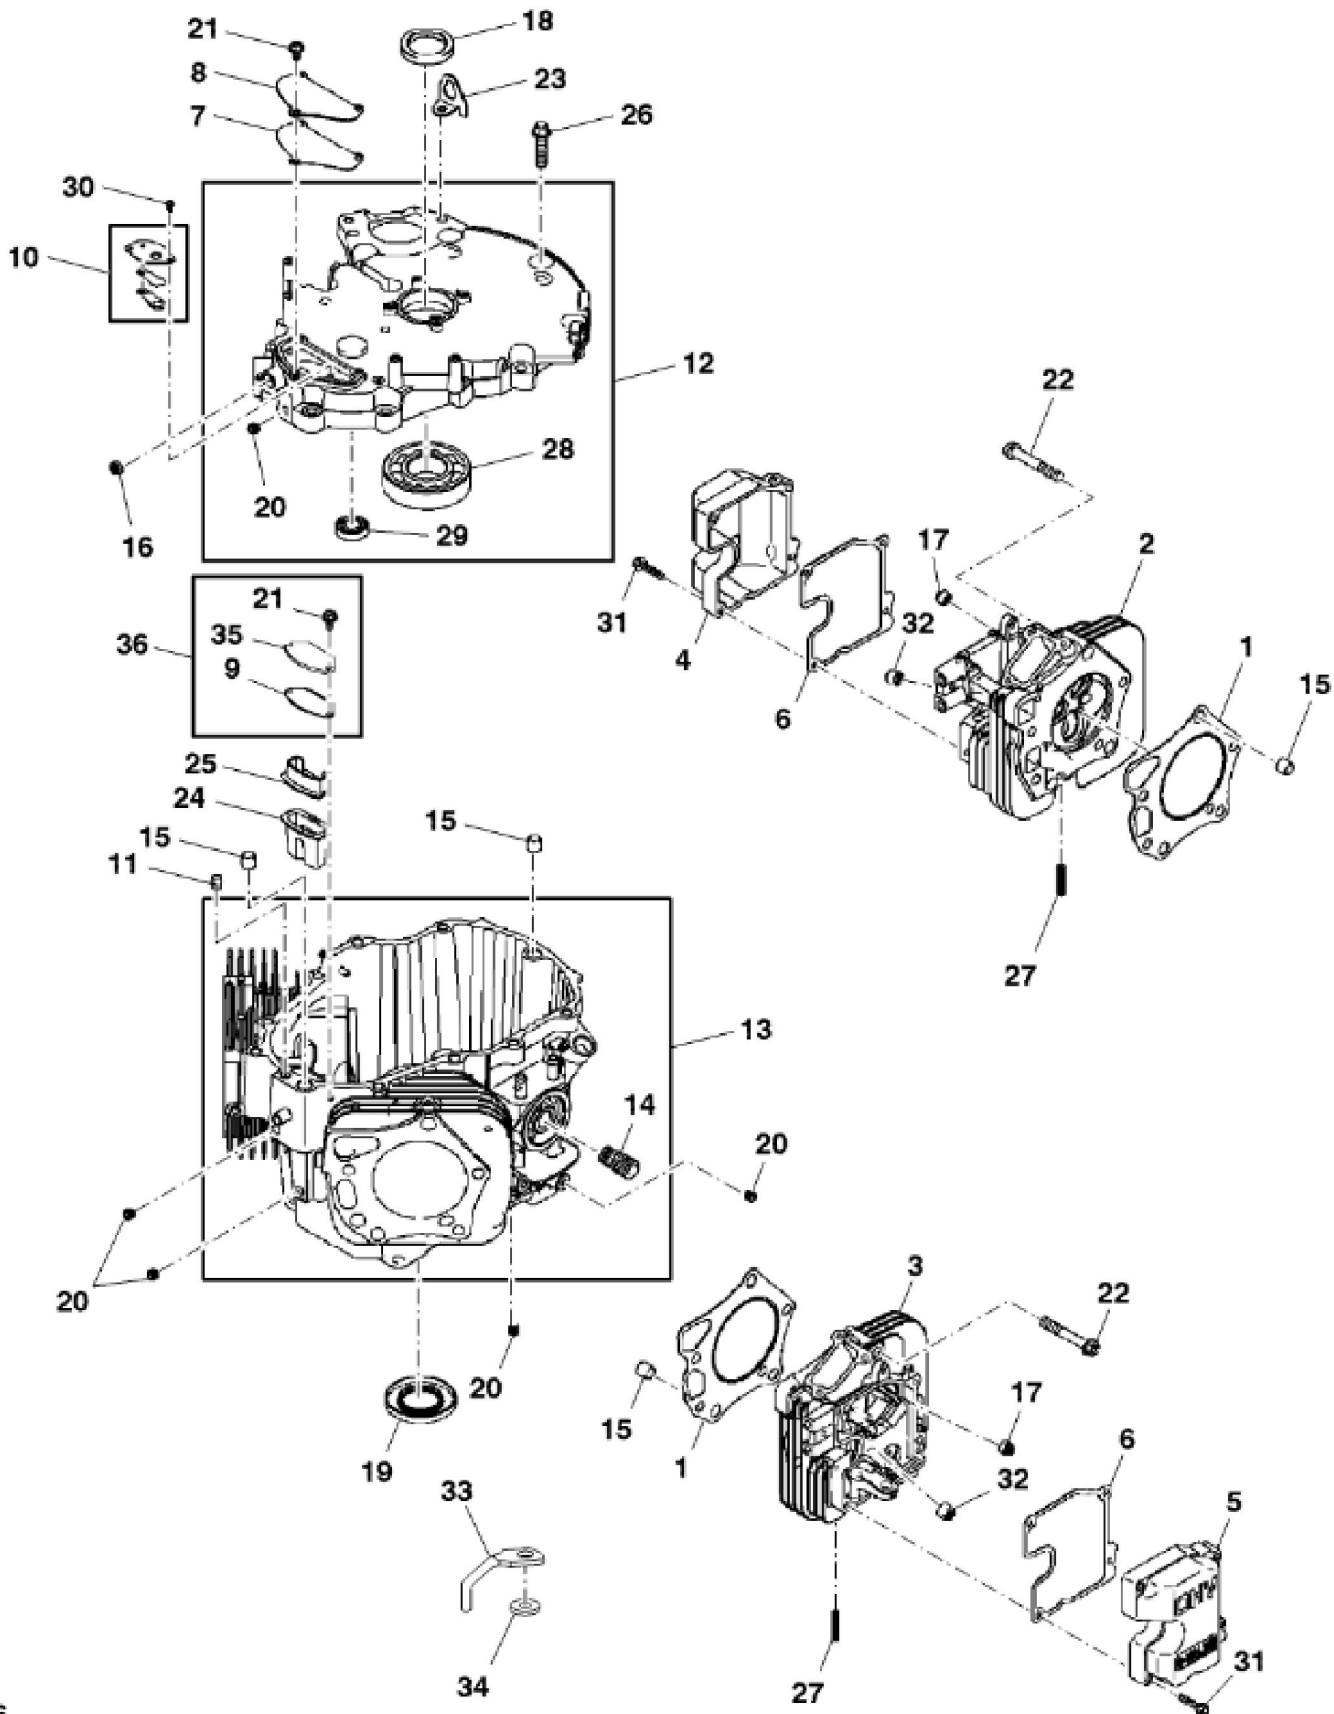

MP42392

KEY	PART NO.	PART NAME	QTY	REMARKS	
1	MIA12257	GASOLINE ENGINE	1	MARKED FX921V-AS10R	
2	19H3693	SCREW	4	3/8" X 1-1/4"	

John Deere > Turf And Utility >TRACTOR, LAWN AND GARDEN >Z960R - TRACTOR, LAWN AND GARDEN >Z960R ZTrak R Series Mower >20 ENGINE TCM12342 >ST744375 - CYLINDER HEAD AND CRANKCASE

KEY	PART NO.	PART NAME	QTY	REMARKS
1	MIU12194	GASKET	2	
2	MIU13774	CYLINDER HEAD	1	No. 1
3	MIU13775	CYLINDER HEAD	1	No. 2
4	MIU13312	CASE	1	
5	MIU13313	CASE	1	
6	MIU12199	GASKET	2	Rocker Case
7	MIU12200	GASKET	1	Breather
8	MIU12202	PLATE	1	Breather
9	MIU13860	GASKET	1	Breather
10	MIU12201	BREATHER	1	
11	MIU14507	PIPE	1	SUB FOR MIU11770
12	MIA11505	COVER	1	Crankcase
13	MIA11506	CRANKCASE	1	NLA; ORDER MIA12733
13	MIA12733	CRANKCASE	1	
14	M127431	ADAPTER FITTING	1	
15	M74163	PIN	6	
16	M151774	SEAL	1	
17	M138389	SEAL	4	
18	MIU11773	SEAL	1	
19	MIU12207	SEAL	1	
20	M147270	PLUG	5	NLA; ORDER MIU14001
20	MIU14001	PLUG	5	
21	MIU11325	BOLT	5	M6 X 12
22	MIU12209	BOLT	10	
23	MIU12477	HOOK	1	
24	MIU12205	PIPE	1	
25	MIU12206	PIPE	1	
26	19M7804	SCREW	11	M10 X 40
27	M138395	STUD	4	NLA; ORDER MIU11736
27	MIU11736	BOLT	4	NLA; ORDER MIU12726
27	MIU12726	STUD	4	
28	MIU13981	BALL BEARING	1	
29	MIU12193	BALL BEARING	1	
30	21M7244	SCREW	2	M4 X 8

KEY	PART NO.	PART NAME	QTY	REMARKS	
31	19M7796	SCREW	8	M6 X 30	
32	M152964	SEAL	2		
33	TCU26943	GUIDE	1	NLA; ORDER TCU33513; Belt	
33	TCU33513	GUIDE	1		
34	24M7178	WASHER	1	10.500 X 30 X 2.500 mm	
35	MIU13926	COVER	1		
36	MIA12511	COVER KIT	1		
37	TCA20670	ELBOW FITTING	1	Not Illustrated	
38	24M7178	WASHER	3	10.500 X 30 X 2.500 mm, Not Illustrated	

PU01330

KEY	PART NO.	PART NAME	QTY	REMARKS	
1	MIU13013	PISTON	2		
1	MIU13912	PISTON	1		
2	MIU12211	PISTON PIN	2		
3	MIU13014	PISTON RING	2		
3	MIU13910	PISTON RING	1		
4	MIU12215	CRANKSHAFT	1		
5	MIA12686	CONNECTING ROD	2	SUB FOR MIA11507	
6	MIU13982	SNAP RING	4		
7	M147310	BOLT	4		