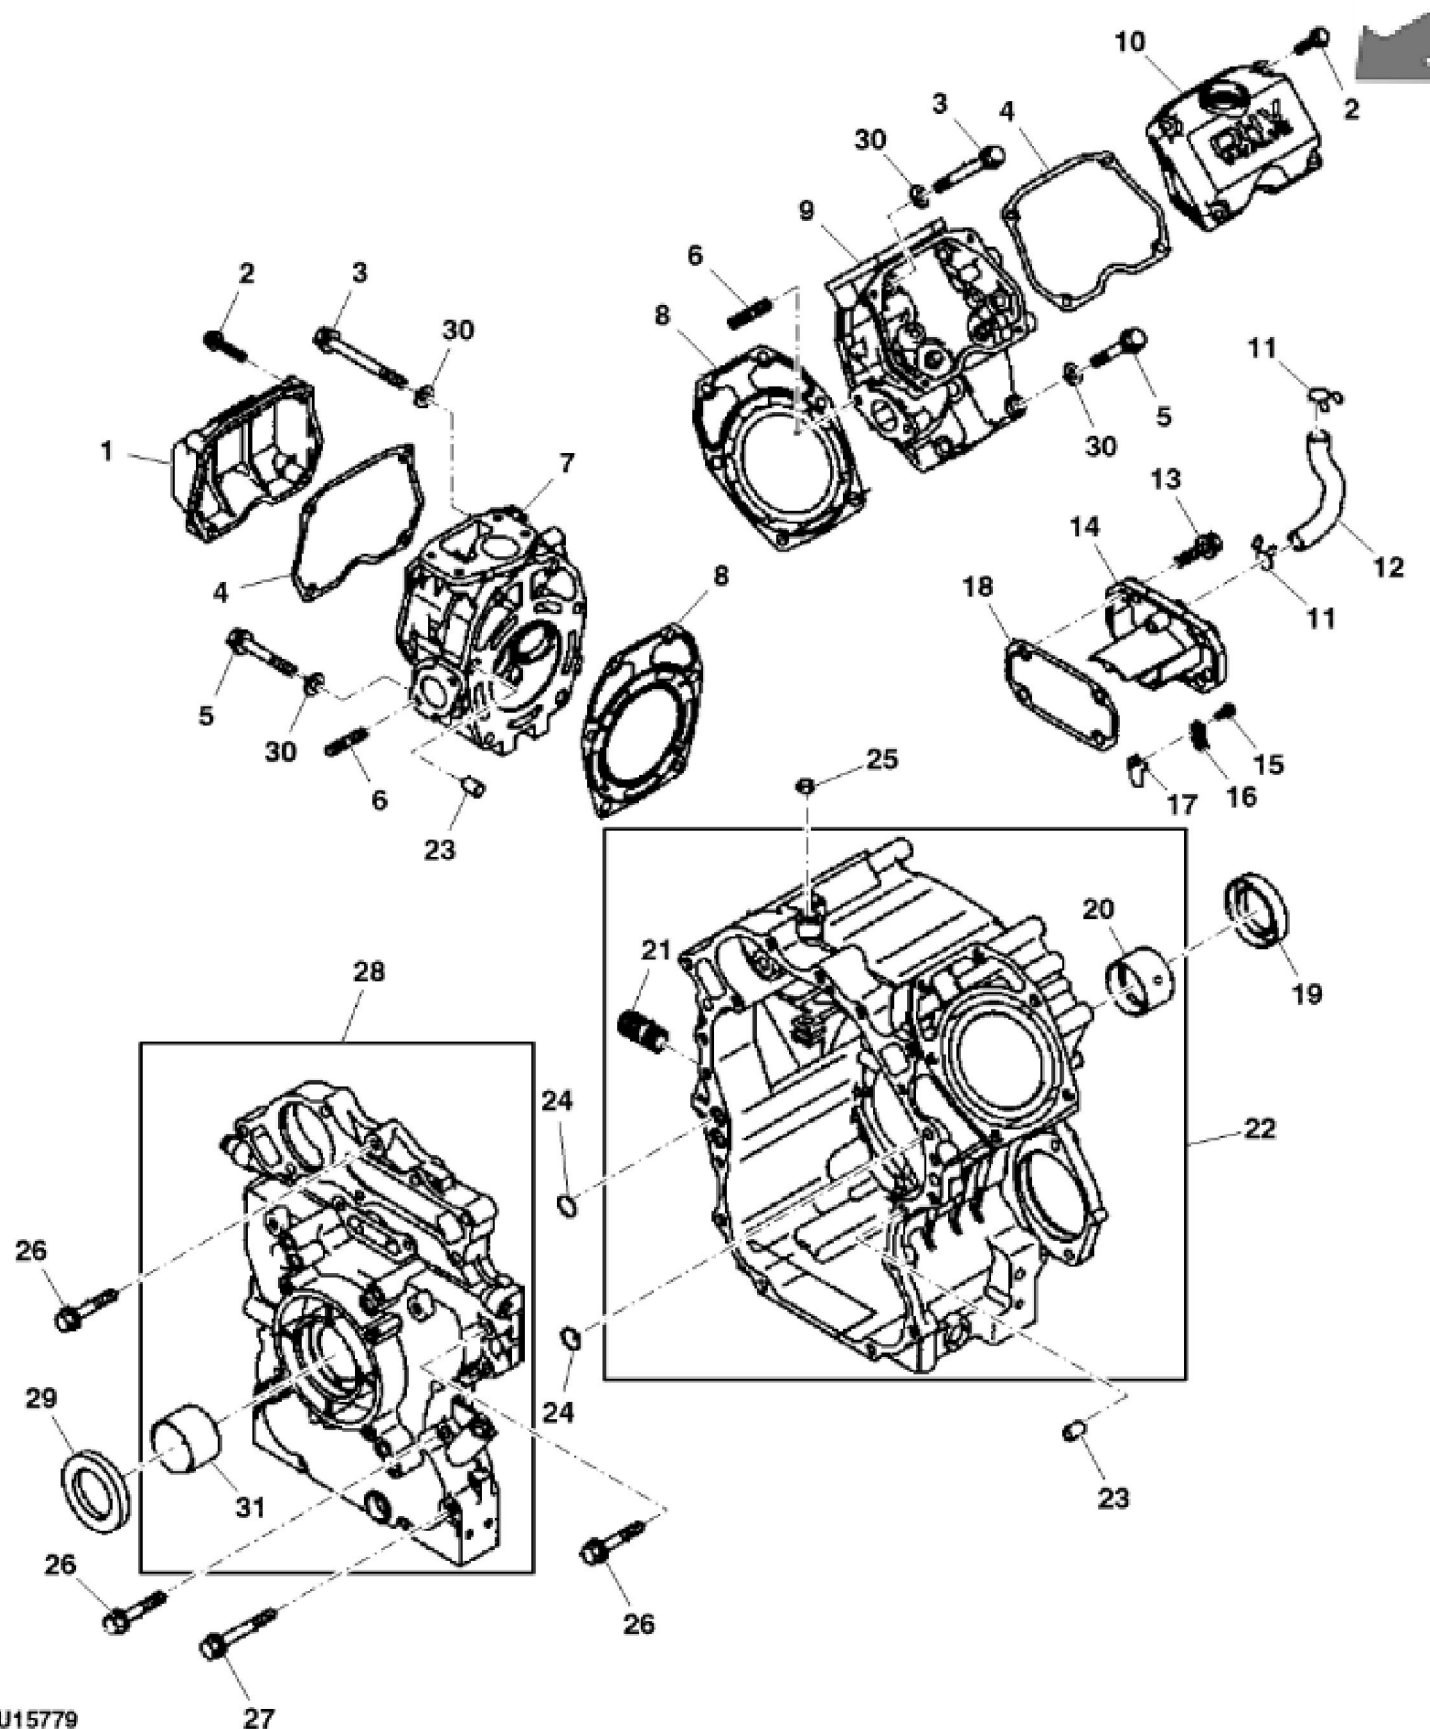

PU22040

KEY	PART NO.	PART NAME	QTY	REMARKS	
1	MIA13100	GASOLINE ENGINE	1	SUB FOR MIA12549	

PU15779

John Deere > Turf And Utility >TRACTOR, LAWN AND GARDEN >X710 - TRACTOR, LAWN AND GARDEN >X710 Signature Series Tractor >20 ENGINE MM16176 >ST745810 - CYLINDER HEAD AND CRANKCASE

KEY	PART NO.	PART NAME	QTY	REMARKS	
30	24M7095	WASHER	12	8.400 X 15 X 1.600 mm, Head Bolt	
31	MIU14326	BEARING	1	USE WITH MIA12867	
..	MIA13100	GASOLINE ENGINE	1	MARKED FD671D-PS02-R; SUB FOR MIA12549	
..	MIA12916	SHORT BLOCK ASSEMBLY	1	SUB FOR MIA11875	

John Deere > Turf And Utility >TRACTOR, LAWN AND GARDEN >X710 - TRACTOR, LAWN AND GARDEN >X710 Signature Series Tractor >20 ENGINE MM16176 >ST745824 - CRANKSHAFT AND PISTON ASSEMBLY

KEY	PART NO.	PART NAME	QTY	REMARKS
1	AM102610	PISTON RING KIT	3	STD
1	AM102612	PISTON RING KIT	AR	0.50 mm (0.020"), OS
2	M70220	SNAP RING	4	
3	M70219	PISTON PIN	2	
4	M147308	PISTON	2	ORDER MIU14204
4	MIU14204	PISTON	2	
4	MIU11013	PISTON	AR	0.50 mm, OS
5	M147310	BOLT	12	
6	MIA11872	CONNECTING ROD	2	
7	M77843	SHAFT KEY	1	
8	M147309	SPUR GEAR	3	USE WITH MIA10555 AND MIA11873
8	MIU14329	SPUR GEAR	3	
9	MIA10555	CRANKSHAFT	1	ORDER MIA13072
9	MIA11873	CRANKSHAFT	1	ORDER MIA12869
9	MIA12869	CRANKSHAFT	1	