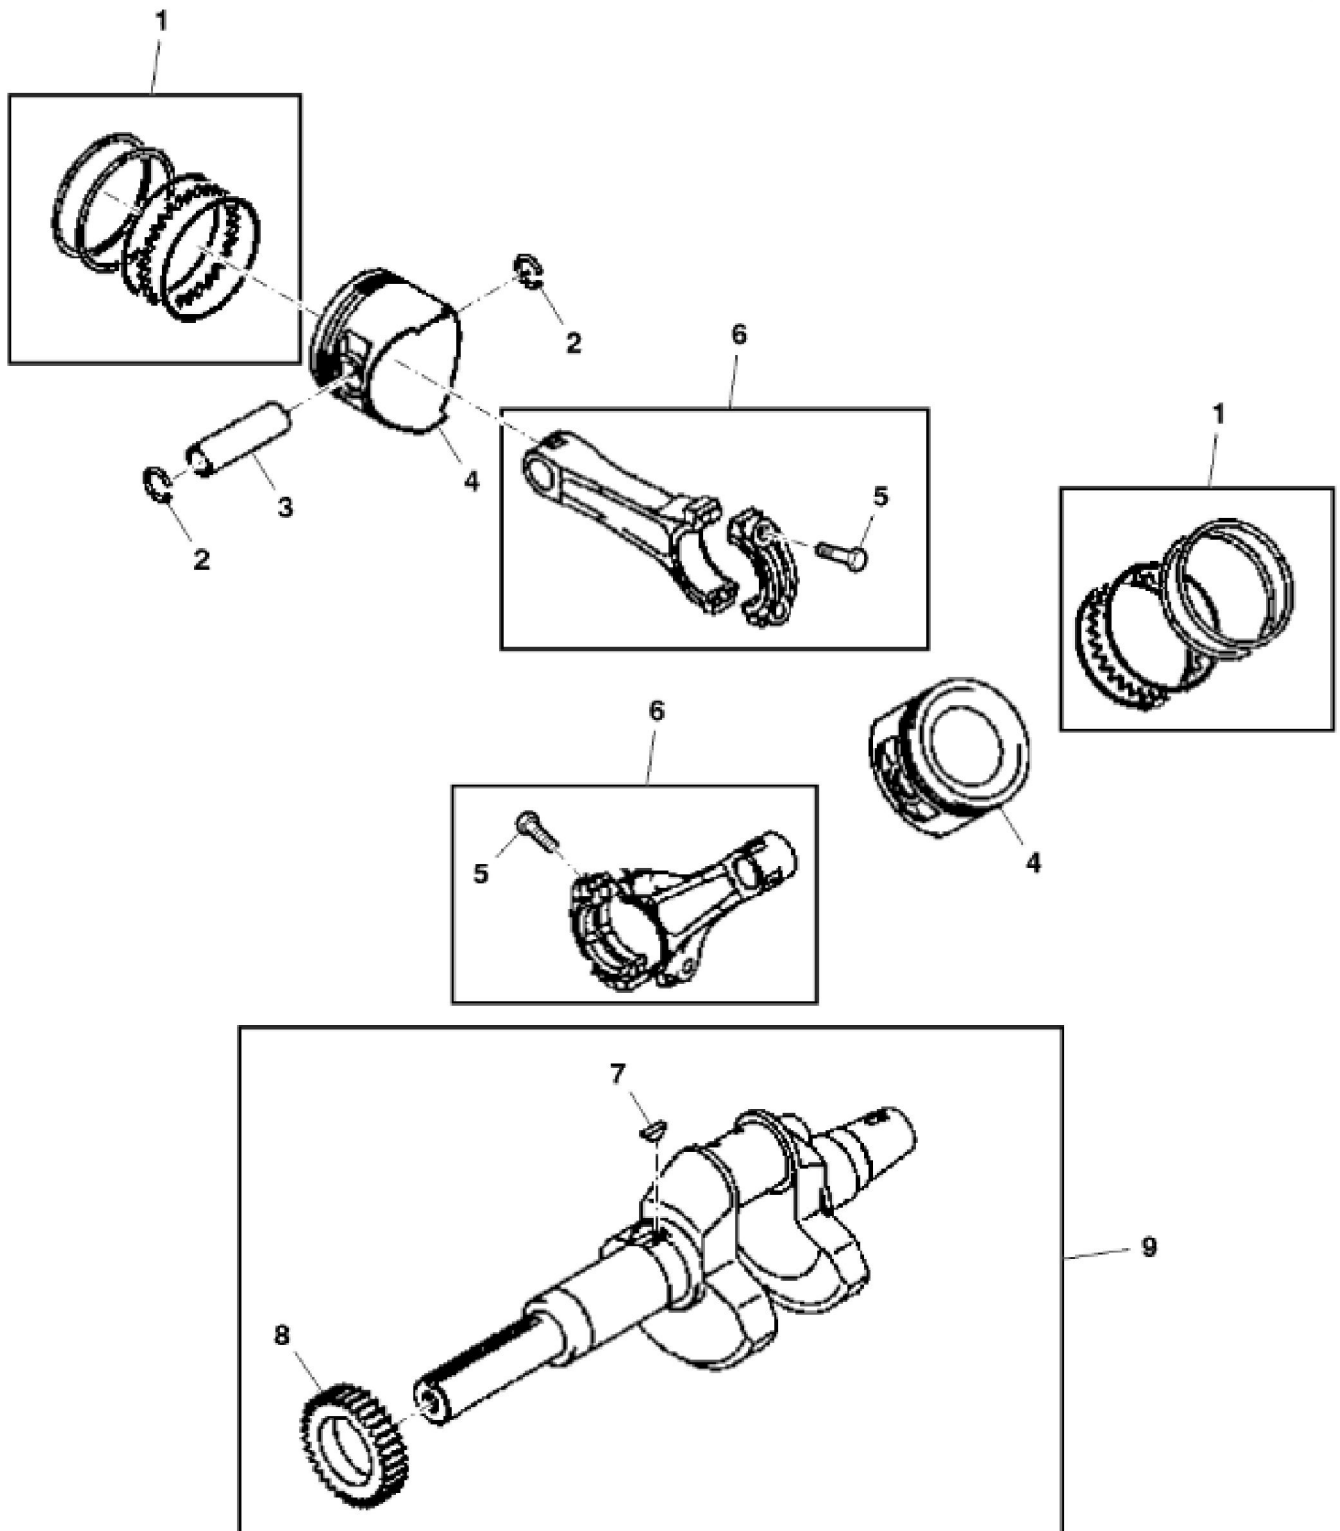

PU22040

KEY	PART NO.	PART NAME	QTY	REMARKS	
1	MIA13100	GASOLINE ENGINE	1	SUB FOR MIA12549	

PU15779

John Deere > Turf And Utility >TRACTOR, LAWN AND GARDEN >X710 - TRACTOR, LAWN AND GARDEN >X710 Signature Series Tractor >20 ENGINE MM16176 >ST745810 - CYLINDER HEAD AND CRANKCASE

KEY	PART NO.	PART NAME	QTY	REMARKS	
30	24M7095	WASHER	12	8.400 X 15 X 1.600 mm, Head Bolt	
31	MIU14326	BEARING	1	USE WITH MIA12867	
..	MIA13100	GASOLINE ENGINE	1	MARKED FD671D-PS02-R; SUB FOR MIA12549	
..	MIA12916	SHORT BLOCK ASSEMBLY	1	SUB FOR MIA11875	

John Deere > Turf And Utility >TRACTOR, LAWN AND GARDEN >X710 - TRACTOR, LAWN AND GARDEN >X710 Signature Series Tractor >20 ENGINE MM16176 >ST745824 - CRANKSHAFT AND PISTON ASSEMBLY

KEY	PART NO.	PART NAME	QTY	REMARKS
1	AM102610	PISTON RING KIT	3	STD
1	AM102612	PISTON RING KIT	AR	0.50 mm (0.020"), OS
2	M70220	SNAP RING	4	
3	M70219	PISTON PIN	2	
4	M147308	PISTON	2	ORDER MIU14204
4	MIU14204	PISTON	2	
4	MIU11013	PISTON	AR	0.50 mm, OS
5	M147310	BOLT	12	
6	MIA11872	CONNECTING ROD	2	
7	M77843	SHAFT KEY	1	
8	M147309	SPUR GEAR	3	USE WITH MIA10555 AND MIA11873
8	MIU14329	SPUR GEAR	3	
9	MIA10555	CRANKSHAFT	1	ORDER MIA13072
9	MIA11873	CRANKSHAFT	1	ORDER MIA12869
9	MIA12869	CRANKSHAFT	1	