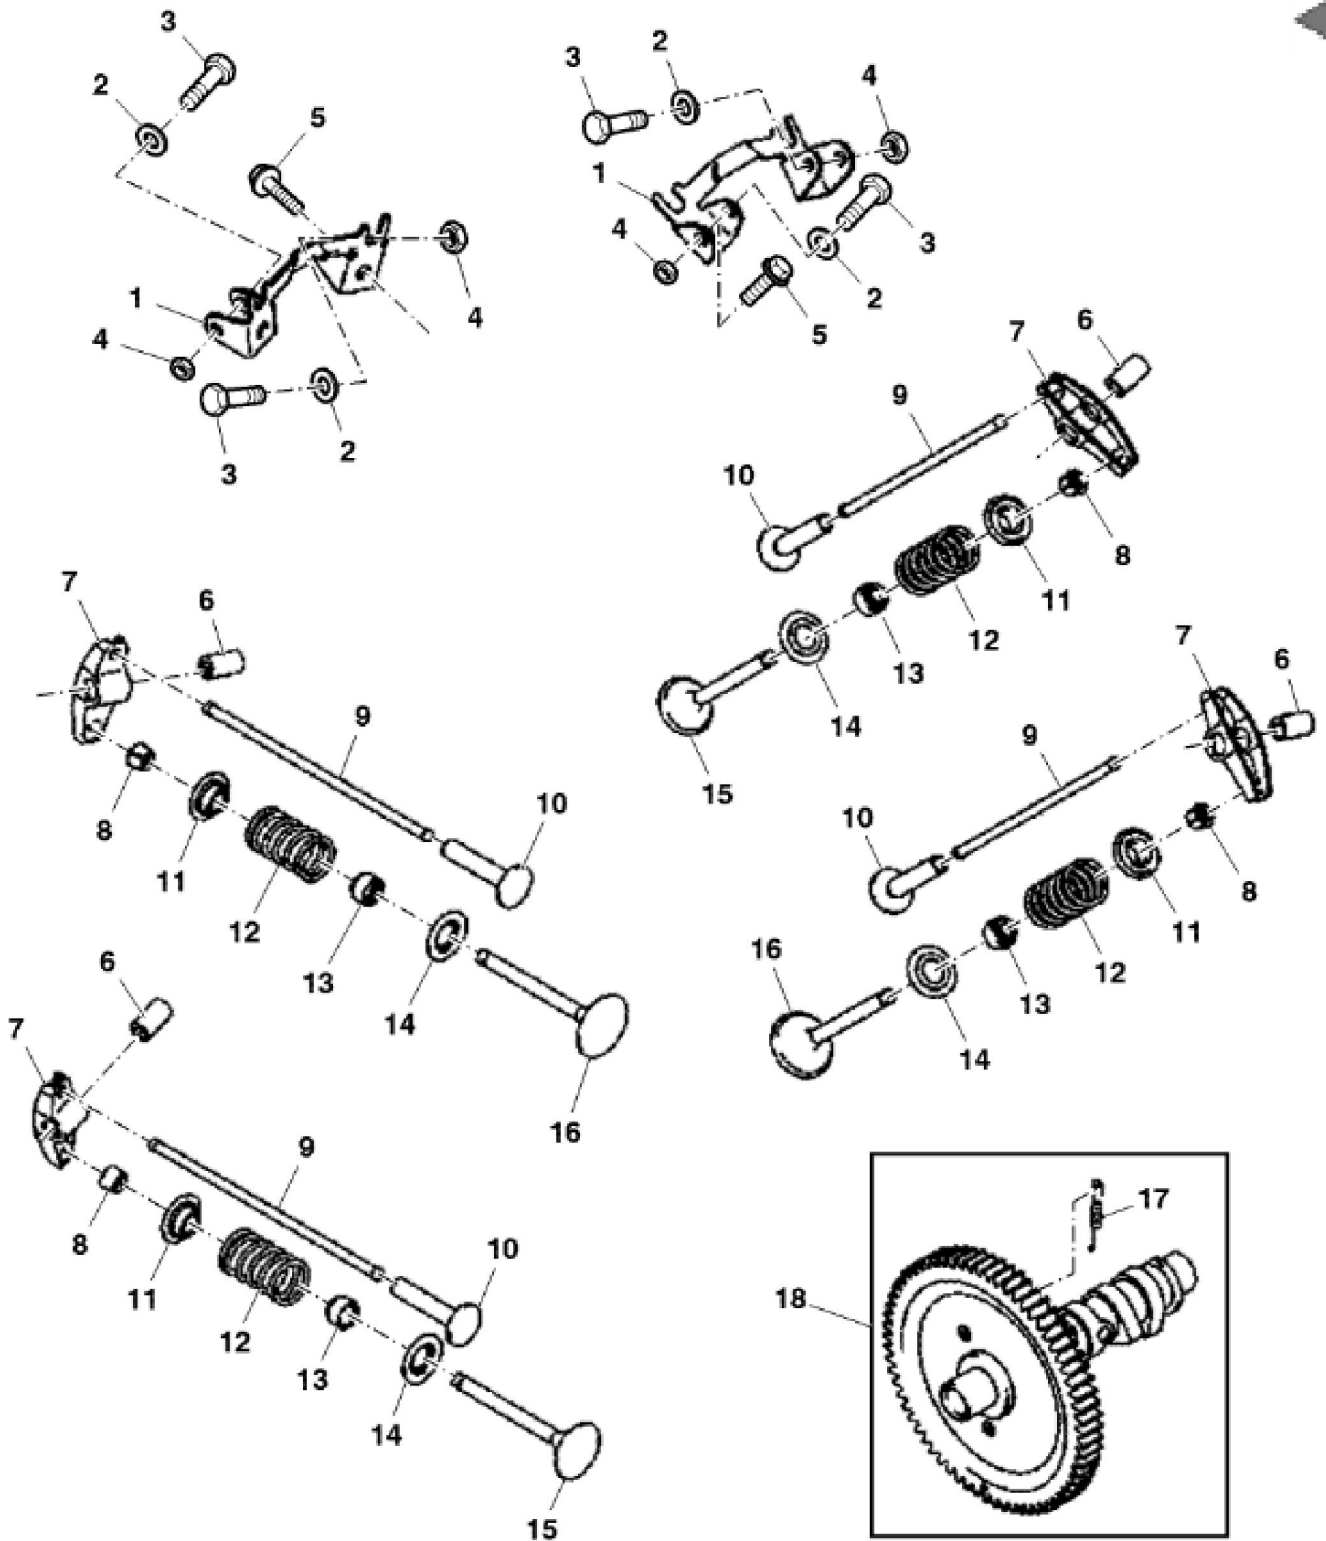

PU22040

KEY	PART NO.	PART NAME	QTY	REMARKS	
1	MIA13100	GASOLINE ENGINE	1	SUB FOR MIA12549	

PU15779

John Deere > Turf And Utility >TRACTOR, LAWN AND GARDEN >X710 - TRACTOR, LAWN AND GARDEN >X710 Signature Series Tractor >20 ENGINE MM16176 >ST745810 - CYLINDER HEAD AND CRANKCASE

KEY	PART NO.	PART NAME	QTY	REMARKS	
30	24M7095	WASHER	12	8.400 X 15 X 1.600 mm, Head Bolt	
31	MIU14326	BEARING	1	USE WITH MIA12867	
..	MIA13100	GASOLINE ENGINE	1	MARKED FD671D-PS02-R; SUB FOR MIA12549	
..	MIA12916	SHORT BLOCK ASSEMBLY	1	SUB FOR MIA11875	

John Deere > Turf And Utility >TRACTOR, LAWN AND GARDEN >X710 - TRACTOR, LAWN AND GARDEN >X710 Signature Series Tractor >20 ENGINE MM16176 >ST745824 - CRANKSHAFT AND PISTON ASSEMBLY

KEY	PART NO.	PART NAME	QTY	REMARKS
1	AM102610	PISTON RING KIT	3	STD
1	AM102612	PISTON RING KIT	AR	0.50 mm (0.020"), OS
2	M70220	SNAP RING	4	
3	M70219	PISTON PIN	2	
4	M147308	PISTON	2	ORDER MIU14204
4	MIU14204	PISTON	2	
4	MIU11013	PISTON	AR	0.50 mm, OS
5	M147310	BOLT	12	
6	MIA11872	CONNECTING ROD	2	
7	M77843	SHAFT KEY	1	
8	M147309	SPUR GEAR	3	USE WITH MIA10555 AND MIA11873
8	MIU14329	SPUR GEAR	3	
9	MIA10555	CRANKSHAFT	1	ORDER MIA13072
9	MIA11873	CRANKSHAFT	1	ORDER MIA12869
9	MIA12869	CRANKSHAFT	1	