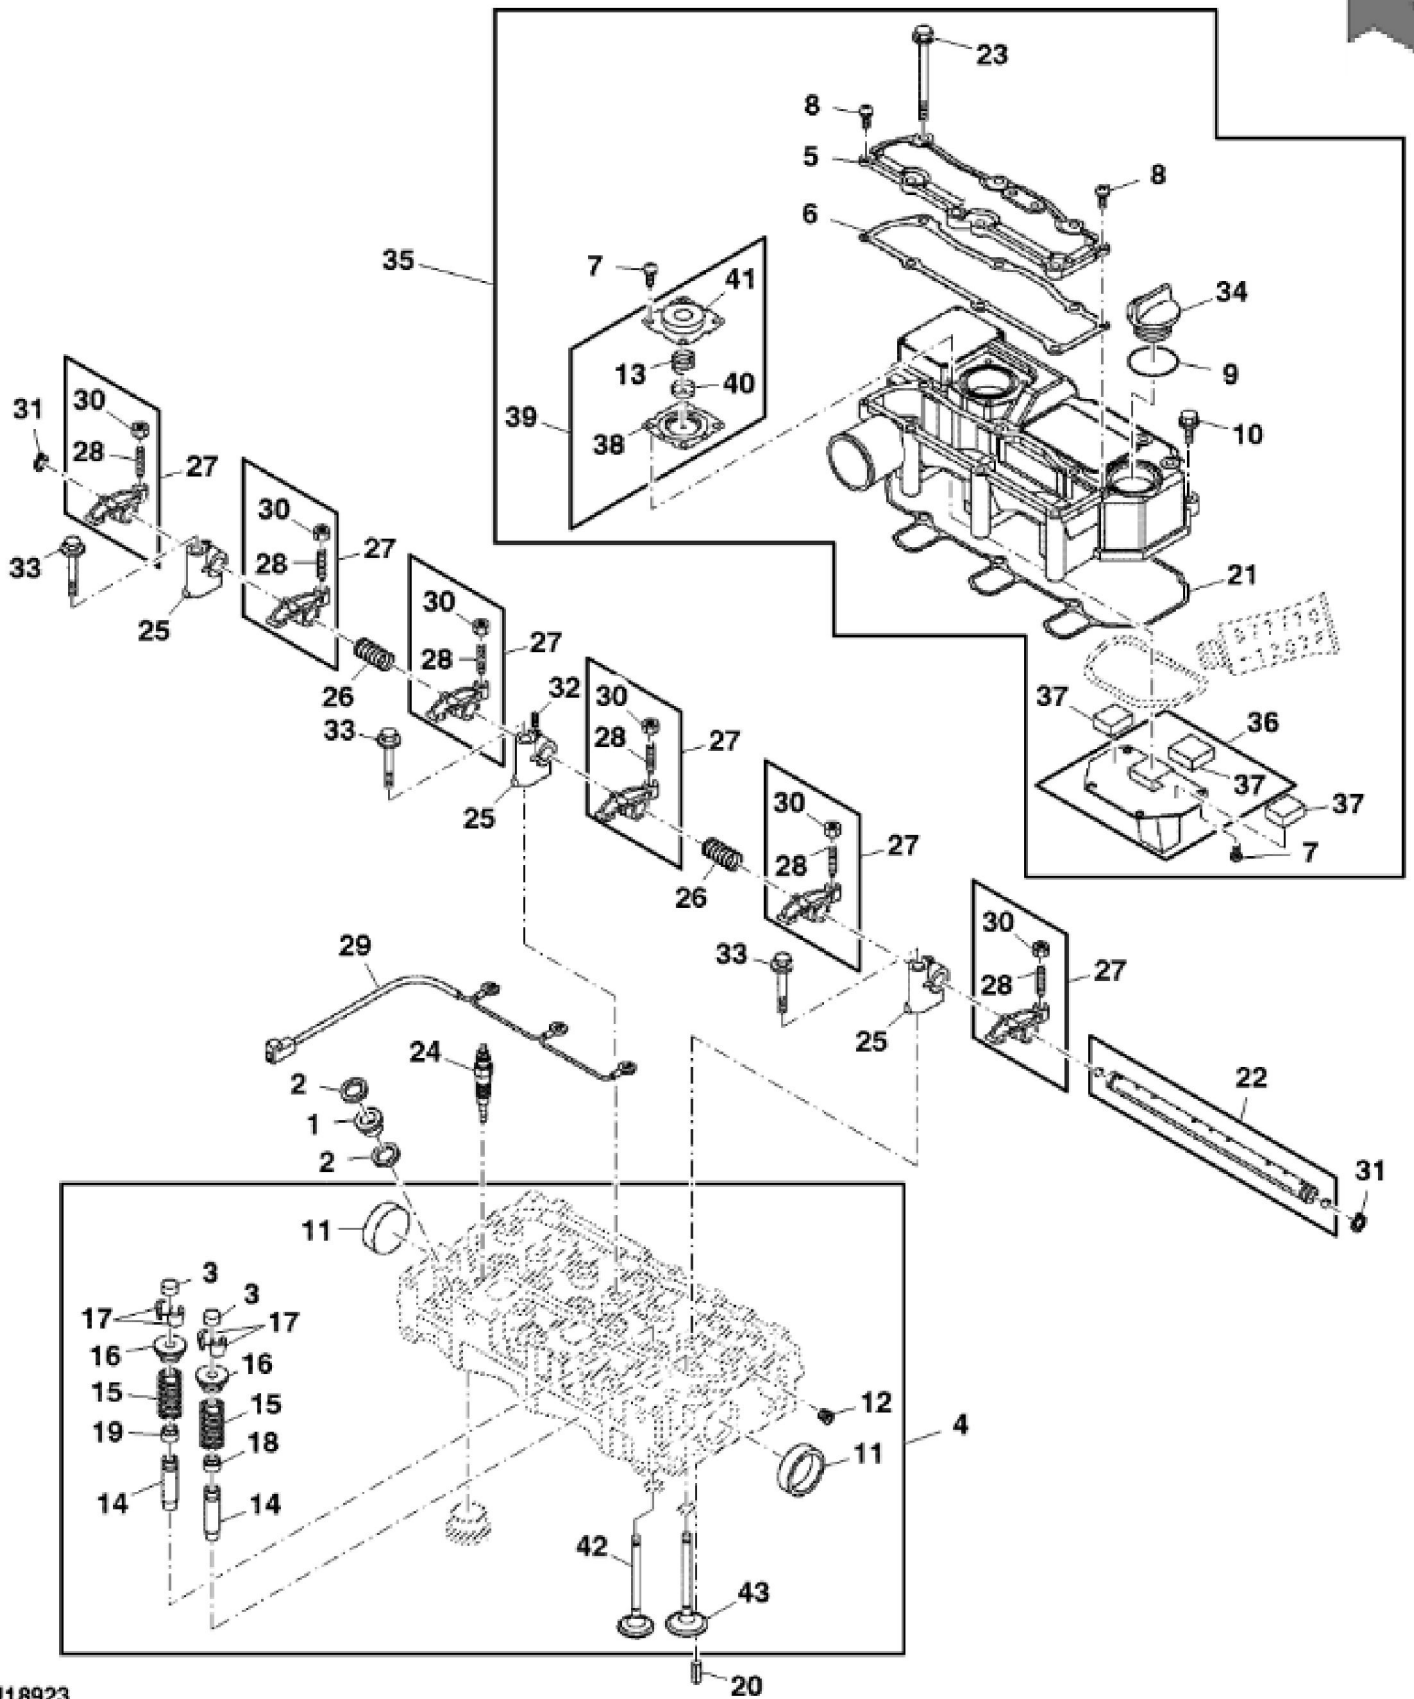

John Deere > Turf And Utility > TRACTOR, LAWN AND GARDEN > X754 - TRACTOR, LAWN AND GARDEN > X754 Signature Series Tractor > 20 ENGINE 3TNM74F-NBJLT ETN171094 > ST743530 - MOUNTING FLANGE AND OIL SUMP

KEY	PART NO.	PART NAME	QTY	REMARKS	
1	M802255	PIN	2		
2	MIU802564	FLANGE FITTING	1		
3	M800011	BOLT	8		
4	MIA881596	RESERVOIR	1		
5	T111565	PLUG	1		
6	M806433	WASHER	1	SUB FOR M811568	
7	MIU801569	BOLT	16