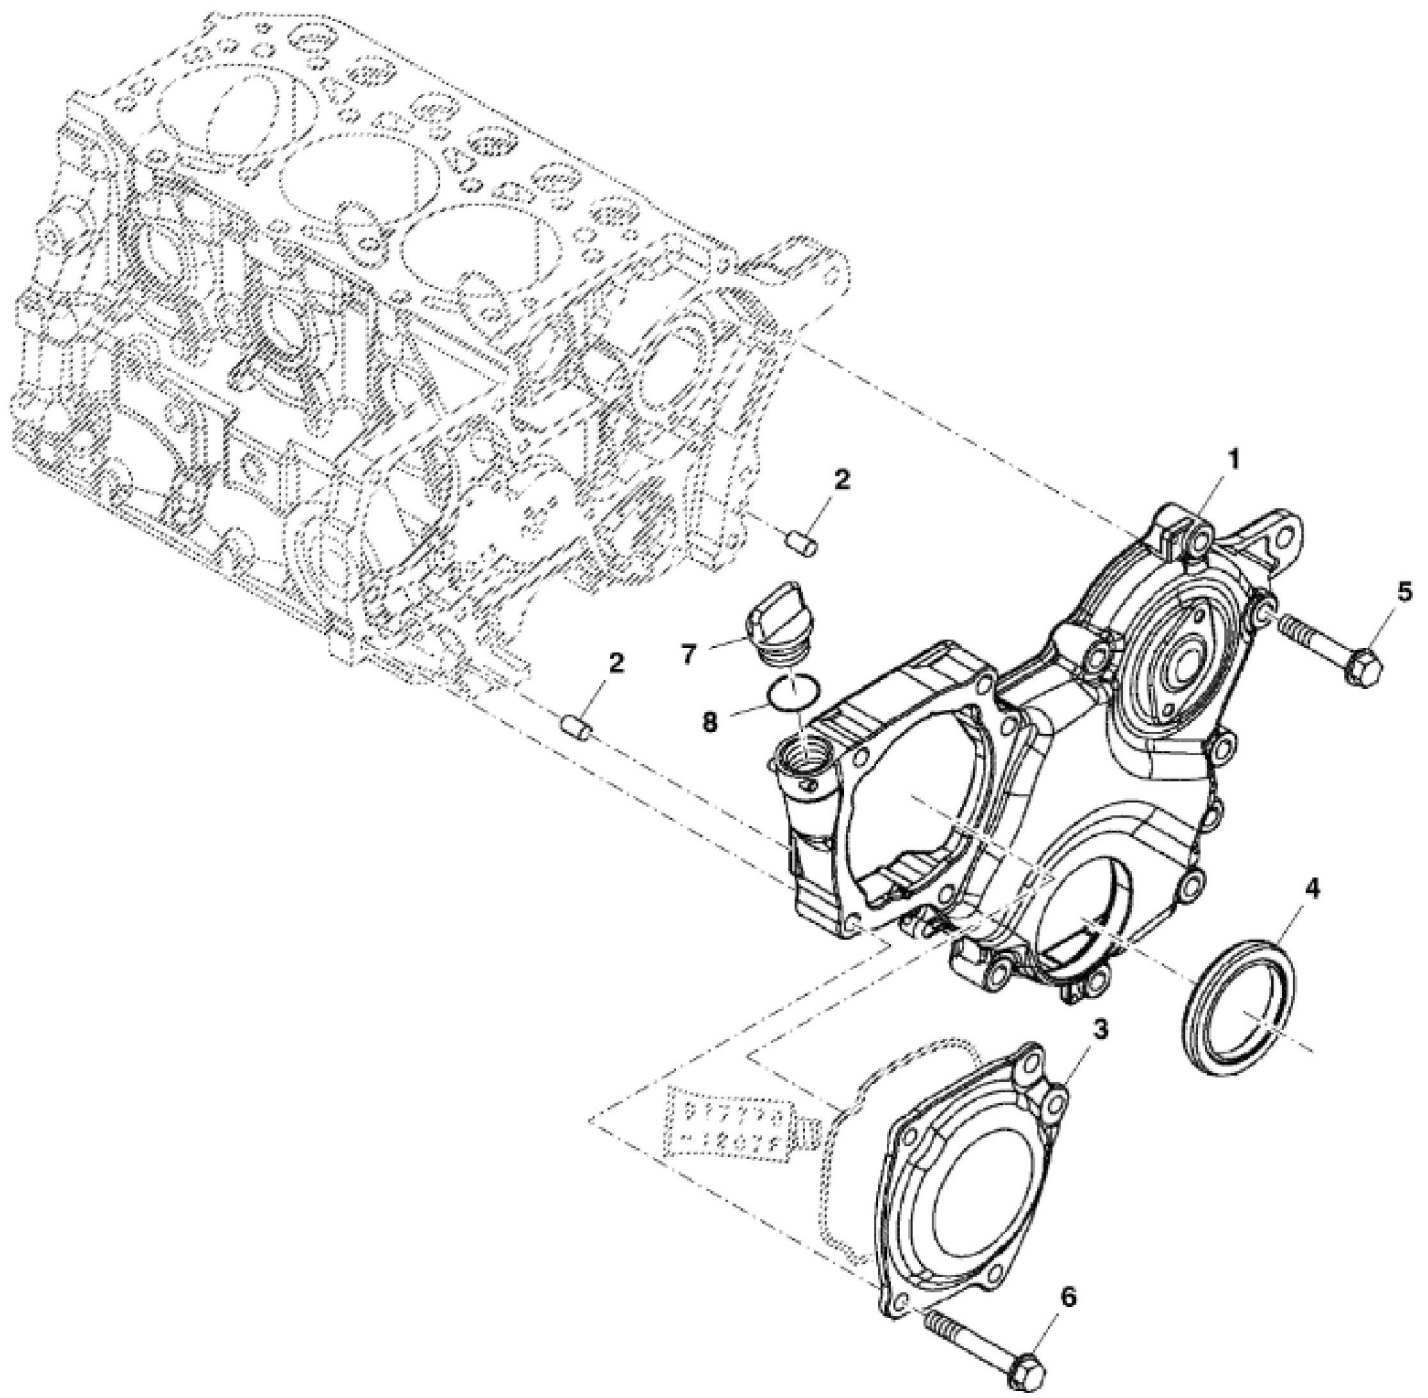

| KEY | PART NO. | PART NAME | QTY | Serial No. | REMARKS |
|-----|-----------|----------------------|-----|--------------|-----------------------------------|
| 1 | CH10314 | PLUG | 3 | | |
| 2 | MIU801572 | PLUG | 3 | | |
| 3 | MIU801571 | PIPE | 2 | | |
| 4 | MIU801573 | BOLT | 16 | | |
| 5 | M808706 | PLUG | 1 | | |
| 6 | 30M7023 | PLUG | 4 | | Cap, Metal |
| 7 | MIA881538 | BEARING | 4 | | Main |
| 7 | MIA881539 | BEARING | 4 | | 0.25, US |
| 8 | MIA881540 | THRUST BEARING | 2 | | STD |
| 8 | MIA881541 | BEARING | 2 | | 0.25, OS Main |
| 9 | M800970 | BOLT | 14 | | |
| 10 | MIA882277 | GASKET KIT | 1 | | Head |
| 11 | MIU801570 | GASKET | 1 | | |
| 12 | MIU802524 | BOLT | 4 | | M8 X 1.25 |
| 13 | MIU800347 | SEAL | 1 | | |
| 14 | AT211671 | O-RING | 1 | | |
| 15 | MIU801615 | GASKET | 1 | | Pump |
| 16 | E63525 | NUT | 1 | | |
| 17 | MIU804312 | LIFTER KIT | 1 | 040001-_____ | SUB FOR APPL MIU803028 |
| 18 | CH19780 | BOLT | 2 | 040001-_____ | |
| 19 | MIA882682 | SHORT BLOCK ASSEMBLY | 1 | | Not Illustrated SUB FOR MIA881533 |
| 19 | MIA884538 | SHORT BLOCK ASSEMBLY | 1 | | Not Illustrated |

PU06654

John Deere > Turf And Utility >TRACTOR, LAWN AND GARDEN >X754 - TRACTOR, LAWN AND GARDEN >X754 Signature Series Tractor >20 ENGINE 3TNM74F-NBJLT ETN171094 >ST743528 - GEAR HOUSING

| KEY | PART NO. | PART NAME | QTY | REMARKS | |
|-----|-----------|-----------|-----|-------------|--|
| 1 | MIU801540 | GEAR CASE | 1 | | |
| 2 | M802254 | PIN | 2 | | |
| 3 | MIU801568 | COVER | 1 | Pump Timing | |
| 4 | M811563 | SEAL | 1 | | |
| 5 | 19M7897 | SCREW | 8 | M8 X 35 | |
| 6 | CH19101 | BOLT | 5 | | |
| 7 | MIU801536 | CAP | 1 | | |
| 8 | CH14634 | O-RING | 1 | | |