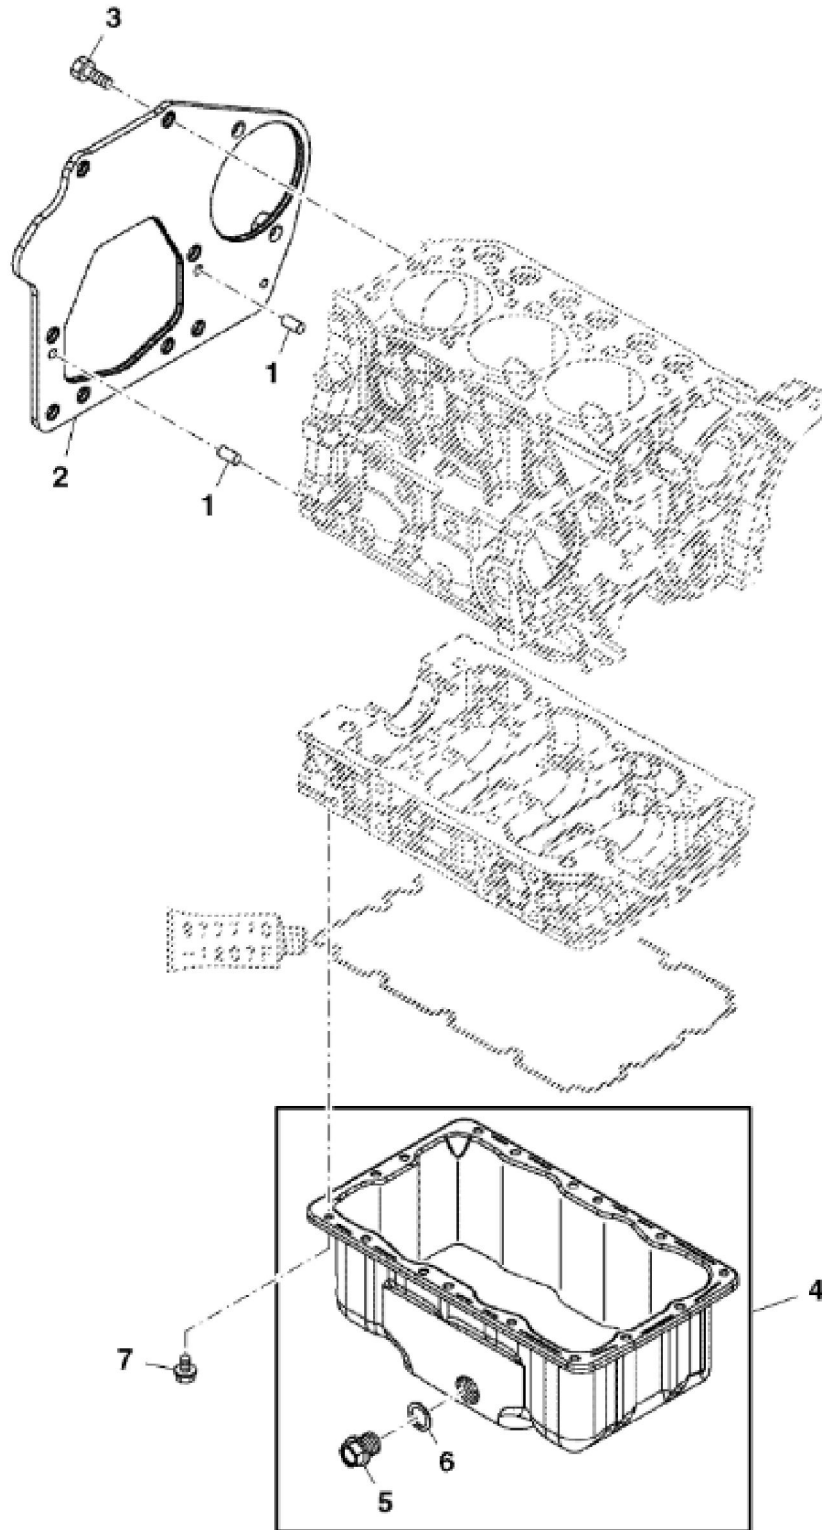

| KEY | PART NO. | PART NAME | QTY | Serial No. | REMARKS |
|-----|-----------|----------------------|-----|--------------|-----------------------------------|
| 1 | CH10314 | PLUG | 3 | | |
| 2 | MIU801572 | PLUG | 3 | | |
| 3 | MIU801571 | PIPE | 2 | | |
| 4 | MIU801573 | BOLT | 16 | | |
| 5 | M808706 | PLUG | 1 | | |
| 6 | 30M7023 | PLUG | 4 | | Cap, Metal |
| 7 | MIA881538 | BEARING | 4 | | Main |
| 7 | MIA881539 | BEARING | 4 | | 0.25, US |
| 8 | MIA881540 | THRUST BEARING | 2 | | STD |
| 8 | MIA881541 | BEARING | 2 | | 0.25, OS Main |
| 9 | M800970 | BOLT | 14 | | |
| 10 | MIA882277 | GASKET KIT | 1 | | Head |
| 11 | MIU801570 | GASKET | 1 | | |
| 12 | MIU802524 | BOLT | 4 | | M8 X 1.25 |
| 13 | MIU800347 | SEAL | 1 | | |
| 14 | AT211671 | O-RING | 1 | | |
| 15 | MIU801615 | GASKET | 1 | | Pump |
| 16 | E63525 | NUT | 1 | | |
| 17 | MIU804312 | LIFTER KIT | 1 | 040001-_____ | SUB FOR APPL MIU803028 |
| 18 | CH19780 | BOLT | 2 | 040001-_____ | |
| 19 | MIA882682 | SHORT BLOCK ASSEMBLY | 1 | | Not Illustrated SUB FOR MIA881533 |
| 19 | MIA884538 | SHORT BLOCK ASSEMBLY | 1 | | Not Illustrated |

PU06654

John Deere > Turf And Utility >TRACTOR, LAWN AND GARDEN >X754 - TRACTOR, LAWN AND GARDEN >X754 Signature Series Tractor >20 ENGINE 3TNM74F-NBJLT ETN171094 >ST743528 - GEAR HOUSING

| KEY | PART NO. | PART NAME | QTY | REMARKS | |
|-----|-----------|-----------|-----|-------------|--|
| 1 | MIU801540 | GEAR CASE | 1 | | |
| 2 | M802254 | PIN | 2 | | |
| 3 | MIU801568 | COVER | 1 | Pump Timing | |
| 4 | M811563 | SEAL | 1 | | |
| 5 | 19M7897 | SCREW | 8 | M8 X 35 | |
| 6 | CH19101 | BOLT | 5 | | |
| 7 | MIU801536 | CAP | 1 | | |
| 8 | CH14634 | O-RING | 1 | | |