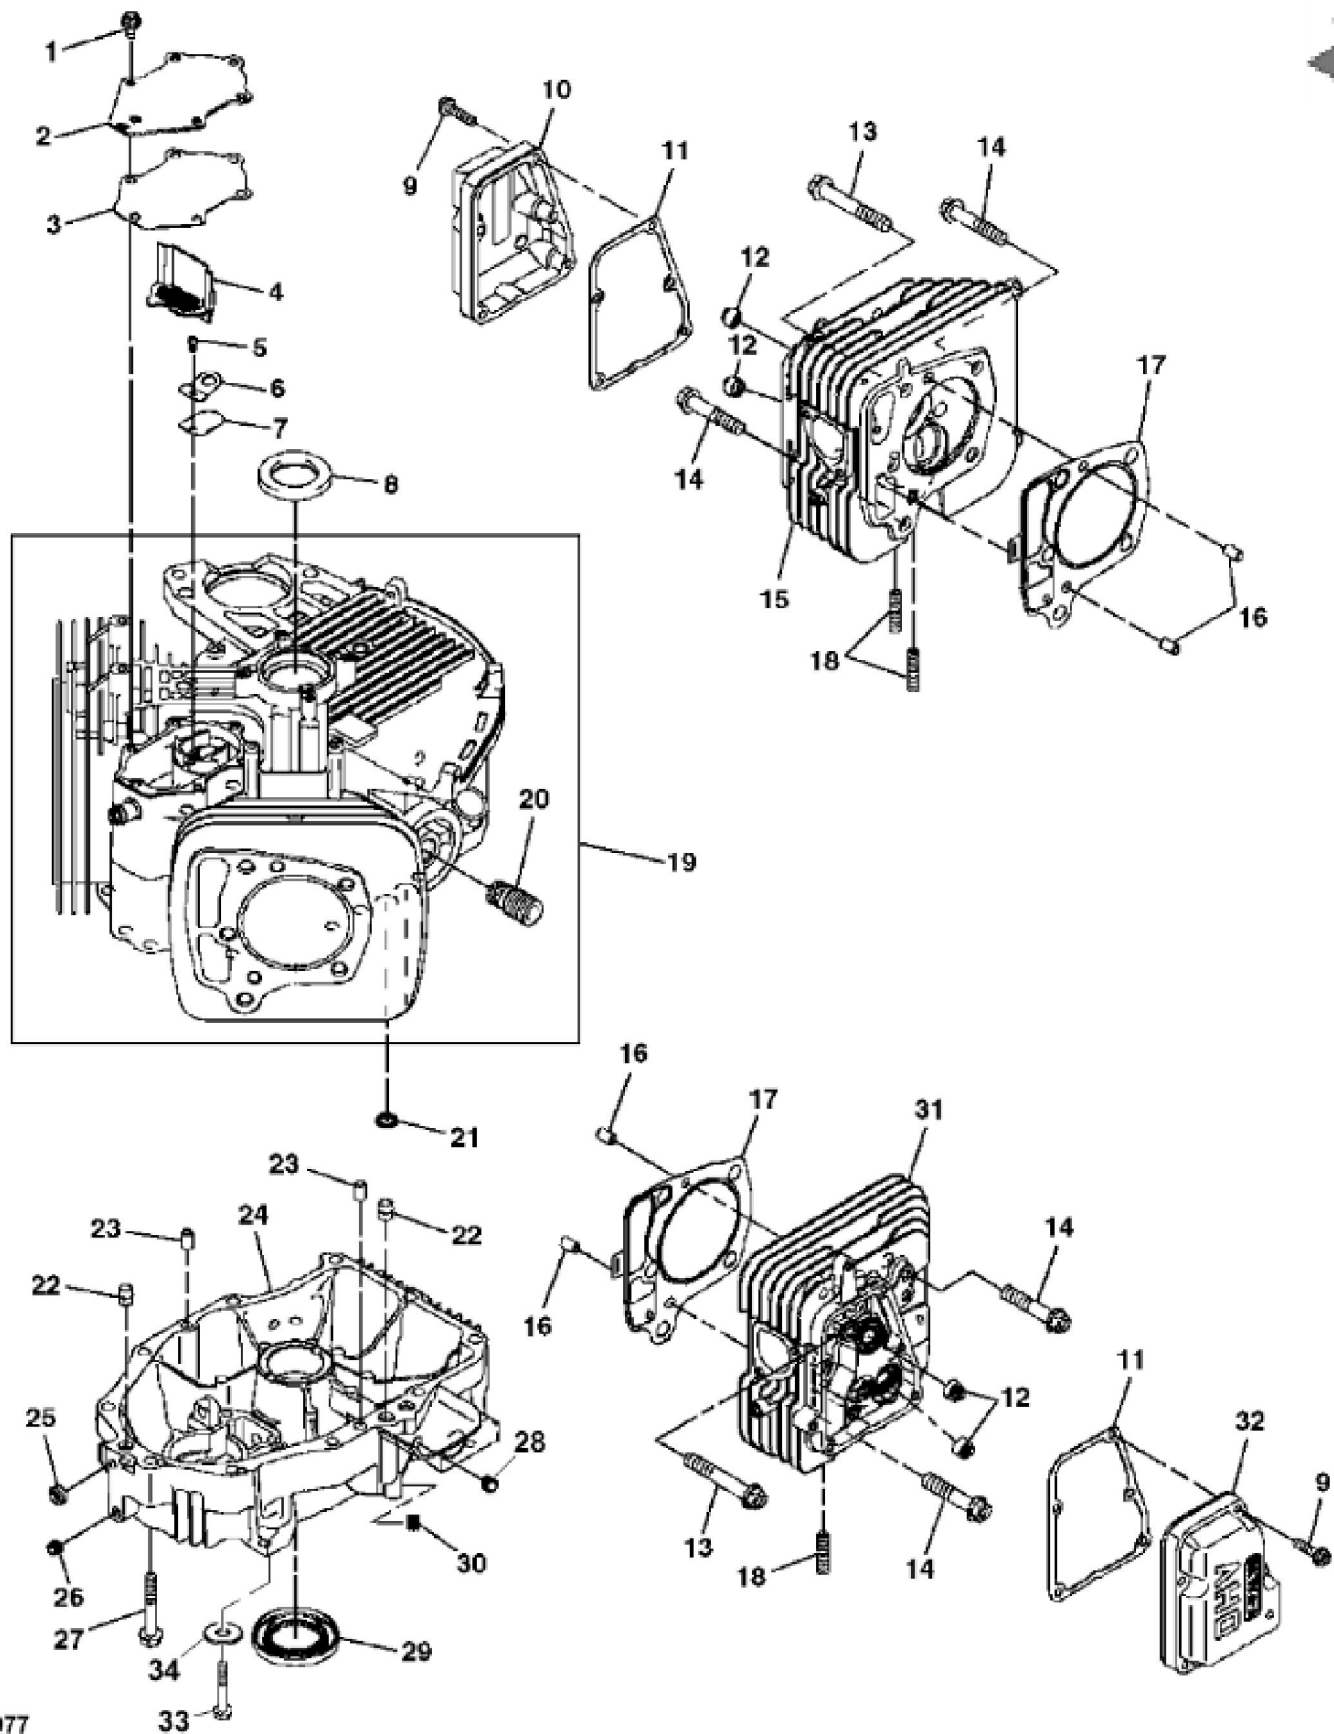

PU20146

KEY	PART NO.	PART NAME	QTY	REMARKS	
1	MIA12252	GASOLINE ENGINE	1	Gas, MARKED FX730V-AS2	
2	21H1316	SCREW	2	0.190" X 1/2"	
3	24M7178	WASHER	4	10.500 X 30 X 2.500 mm	
4	19H3693	SCREW	4	3/8" X 1-1/4"	

PU20077

KEY	PART NO.	PART NAME	QTY	REMARKS
1	MIU11325	BOLT	6	
2	MIU12397	COVER	1	Breather
3	MIU12395	GASKET	1	
4	MIU12398	PIPE	1	Breather
5	21M7244	SCREW	1	M4 X 8
6	MIU13821	PLATE	1	Breather
7	MIU11769	VALVE	1	Breather
8	M149281	SEAL	1	
9	19M7863	SCREW	10	M6 X 25
10	MIU13778	CASE	1	Rocker
11	MIU12394	GASKET	2	
12	M138389	SEAL	4	
13	MIU12209	BOLT	6	
14	MIU11776	BOLT	4	
15	MIU12390	CYLINDER HEAD	1	No. 1
16	M74252	PIN	6	
17	MIU12396	GASKET	2	
18	MIU12726	STUD	4	
19	MIA12337	CRANKCASE	1	
20	MIU13767	ADAPTER FITTING	1	
21	M76104	O-RING	2	
22	MIU14507	PIPE	1	SUB FOR MIU11770
23	M74252	PIN	6	
24	MIU13011	COVER	1	ORDER MIA12754
24	MIA12754	CRANKCASE	1	INCLUDES (1)MIU12401, (2) MIU14001 and (1)M123645;Kit
25	M151774	SEAL	1	
26	MIU12401	PLUG	1	
27	19M8319	SCREW	10	M8 X 50
28	M123645	DRAIN PLUG	1	
29	MIU12400	SEAL	1	
30	MIU14001	PLUG	2	
31	MIU12391	CYLINDER HEAD	1	No. 2
32	MIU14499	COVER	1	SUB FOR MIU13779; Rocker
33	19H3693	SCREW	4	3/8" X 1-1/4", SUB FOR TCU39256;Mounting
34	24M7178	WASHER	4	10.500 X 30 X 2.500 mm

MP42447

KEY	PART NO.	PART NAME	QTY	REMARKS	
1	MIU12403	PISTON	2	STD	
1	MIU12407	PISTON	2		
2	MIU13270	PISTON PIN	2		
3	MIU12405	PISTON RING KIT	2	STD	
3	MIU12406	PISTON RING KIT	1		
4	MIU12492	CRANKSHAFT	1		
5	MIA11615	CONNECTING ROD	2		
6	MIU12408	SNAP RING	4		
7	M146763	BOLT	4		