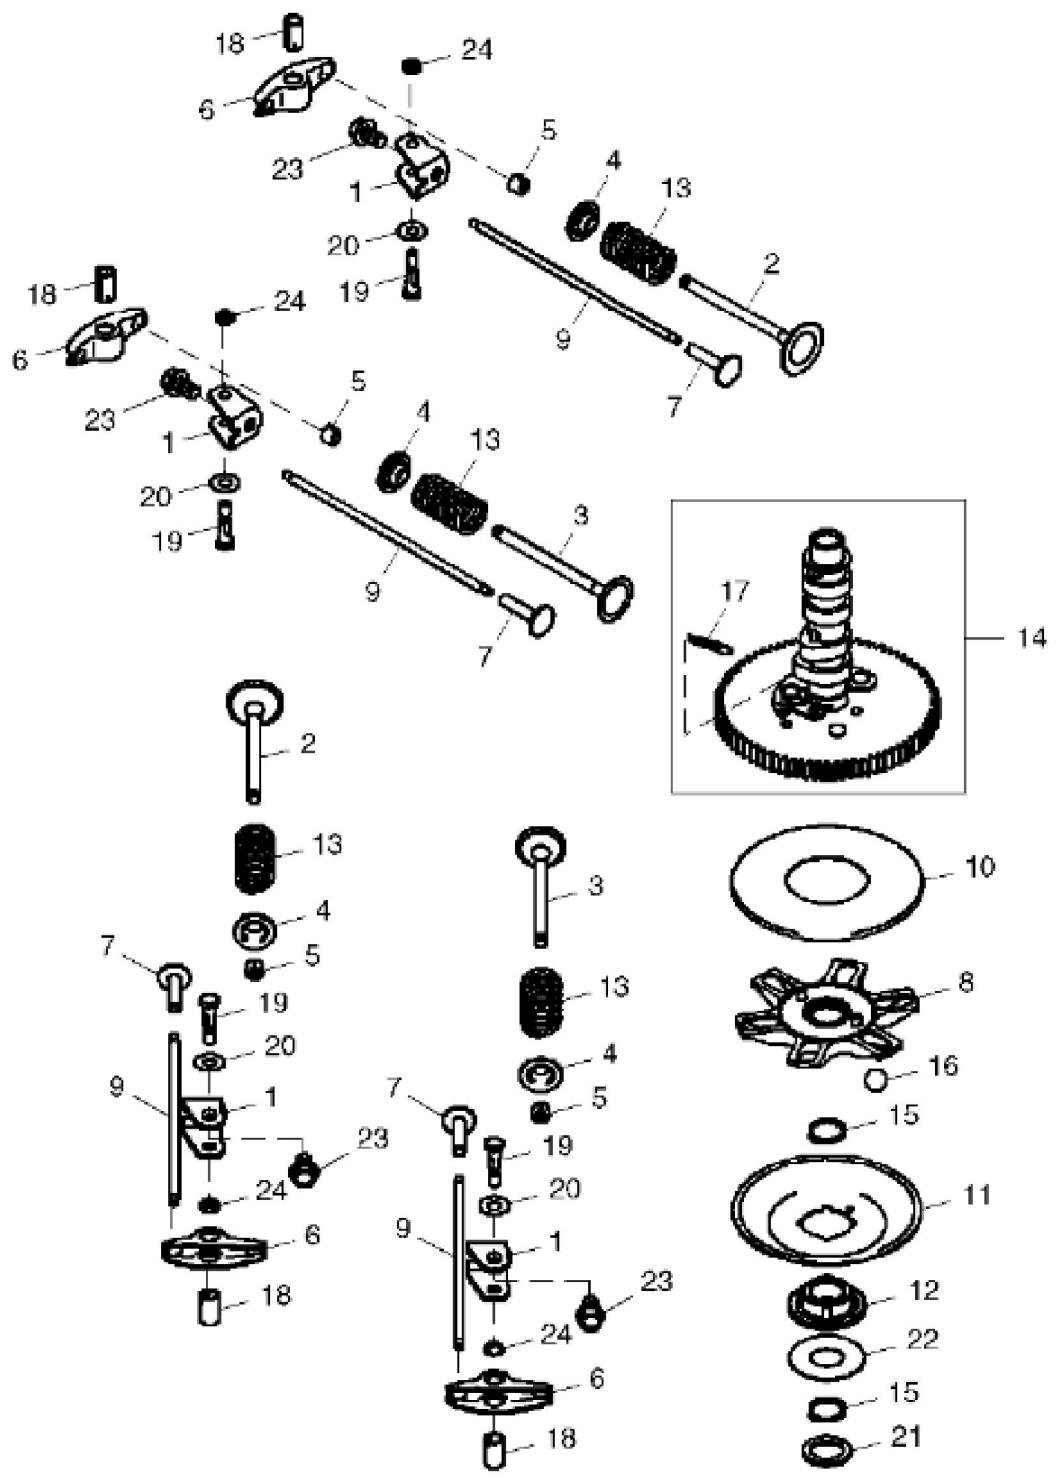

PU20146

KEY	PART NO.	PART NAME	QTY	REMARKS	
1	MIA12252	GASOLINE ENGINE	1	Gas, MARKED FX730V-AS2	
2	21H1316	SCREW	2	0.190" X 1/2"	
3	24M7178	WASHER	4	10.500 X 30 X 2.500 mm	
4	19H3693	SCREW	4	3/8" X 1-1/4"	

PU20077

KEY	PART NO.	PART NAME	QTY	REMARKS
1	MIU11325	BOLT	6	
2	MIU12397	COVER	1	Breather
3	MIU12395	GASKET	1	
4	MIU12398	PIPE	1	Breather
5	21M7244	SCREW	1	M4 X 8
6	MIU13821	PLATE	1	Breather
7	MIU11769	VALVE	1	Breather
8	M149281	SEAL	1	
9	19M7863	SCREW	10	M6 X 25
10	MIU13778	CASE	1	Rocker
11	MIU12394	GASKET	2	
12	M138389	SEAL	4	
13	MIU12209	BOLT	6	
14	MIU11776	BOLT	4	
15	MIU12390	CYLINDER HEAD	1	No. 1
16	M74252	PIN	6	
17	MIU12396	GASKET	2	
18	MIU12726	STUD	4	
19	MIA12337	CRANKCASE	1	
20	MIU13767	ADAPTER FITTING	1	
21	M76104	O-RING	2	
22	MIU14507	PIPE	1	SUB FOR MIU11770
23	M74252	PIN	6	
24	MIU13011	COVER	1	ORDER MIA12754
24	MIA12754	CRANKCASE	1	INCLUDES (1)MIU12401, (2) MIU14001 and (1)M123645;Kit
25	M151774	SEAL	1	
26	MIU12401	PLUG	1	
27	19M8319	SCREW	10	M8 X 50
28	M123645	DRAIN PLUG	1	
29	MIU12400	SEAL	1	
30	MIU14001	PLUG	2	
31	MIU12391	CYLINDER HEAD	1	No. 2
32	MIU14499	COVER	1	SUB FOR MIU13779; Rocker
33	19H3693	SCREW	4	3/8" X 1-1/4", SUB FOR TCU39256;Mounting
34	24M7178	WASHER	4	10.500 X 30 X 2.500 mm

MP42447

KEY	PART NO.	PART NAME	QTY	REMARKS	
1	MIU12403	PISTON	2	STD	
1	MIU12407	PISTON	2		
2	MIU13270	PISTON PIN	2		
3	MIU12405	PISTON RING KIT	2	STD	
3	MIU12406	PISTON RING KIT	1		
4	MIU12492	CRANKSHAFT	1		
5	MIA11615	CONNECTING ROD	2		
6	MIU12408	SNAP RING	4		
7	M146763	BOLT	4		