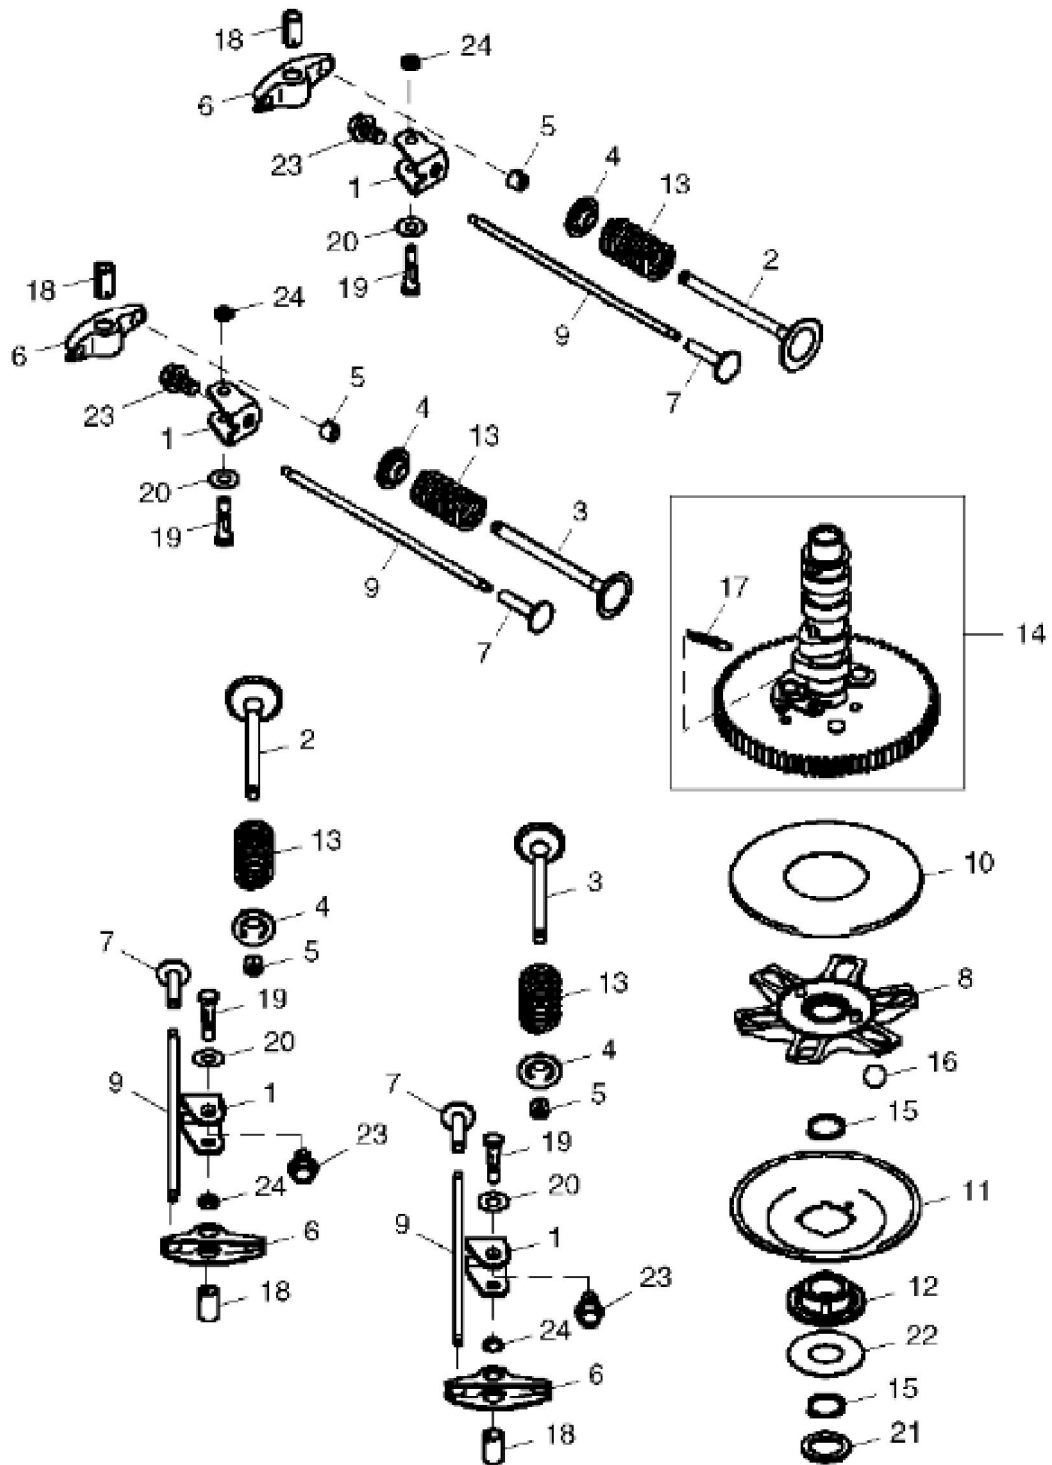

PU20146

KEY	PART NO.	PART NAME	QTY	REMARKS	
1	MIA12252	GASOLINE ENGINE	1	Gas, MARKED FX730V-AS2	
2	21H1316	SCREW	2	0.190" X 1/2"	
3	24M7178	WASHER	4	10.500 X 30 X 2.500 mm	
4	19H3693	SCREW	4	3/8" X 1-1/4"	

PU20077

KEY	PART NO.	PART NAME	QTY	REMARKS
1	MIU11325	BOLT	6	
2	MIU12397	COVER	1	Breather
3	MIU12395	GASKET	1	
4	MIU12398	PIPE	1	Breather
5	21M7244	SCREW	1	M4 X 8
6	MIU13821	PLATE	1	Breather
7	MIU11769	VALVE	1	Breather
8	M149281	SEAL	1	
9	19M7863	SCREW	10	M6 X 25
10	MIU13778	CASE	1	Rocker
11	MIU12394	GASKET	2	
12	M138389	SEAL	4	
13	MIU12209	BOLT	6	
14	MIU11776	BOLT	4	
15	MIU12390	CYLINDER HEAD	1	No. 1
16	M74252	PIN	6	
17	MIU12396	GASKET	2	
18	MIU12726	STUD	4	
19	MIA12337	CRANKCASE	1	
20	MIU13767	ADAPTER FITTING	1	
21	M76104	O-RING	2	
22	MIU14507	PIPE	1	SUB FOR MIU11770
23	M74252	PIN	6	
24	MIU13011	COVER	1	ORDER MIA12754
24	MIA12754	CRANKCASE	1	INCLUDES (1)MIU12401, (2) MIU14001 and (1)M123645;Kit
25	M151774	SEAL	1	
26	MIU12401	PLUG	1	
27	19M8319	SCREW	10	M8 X 50
28	M123645	DRAIN PLUG	1	
29	MIU12400	SEAL	1	
30	MIU14001	PLUG	2	
31	MIU12391	CYLINDER HEAD	1	No. 2
32	MIU14499	COVER	1	SUB FOR MIU13779; Rocker
33	19H3693	SCREW	4	3/8" X 1-1/4", SUB FOR TCU39256;Mounting
34	24M7178	WASHER	4	10.500 X 30 X 2.500 mm

MP42447

KEY	PART NO.	PART NAME	QTY	REMARKS	
1	MIU12403	PISTON	2	STD	
1	MIU12407	PISTON	2		
2	MIU13270	PISTON PIN	2		
3	MIU12405	PISTON RING KIT	2	STD	
3	MIU12406	PISTON RING KIT	1		
4	MIU12492	CRANKSHAFT	1		
5	MIA11615	CONNECTING ROD	2		
6	MIU12408	SNAP RING	4		
7	M146763	BOLT	4		