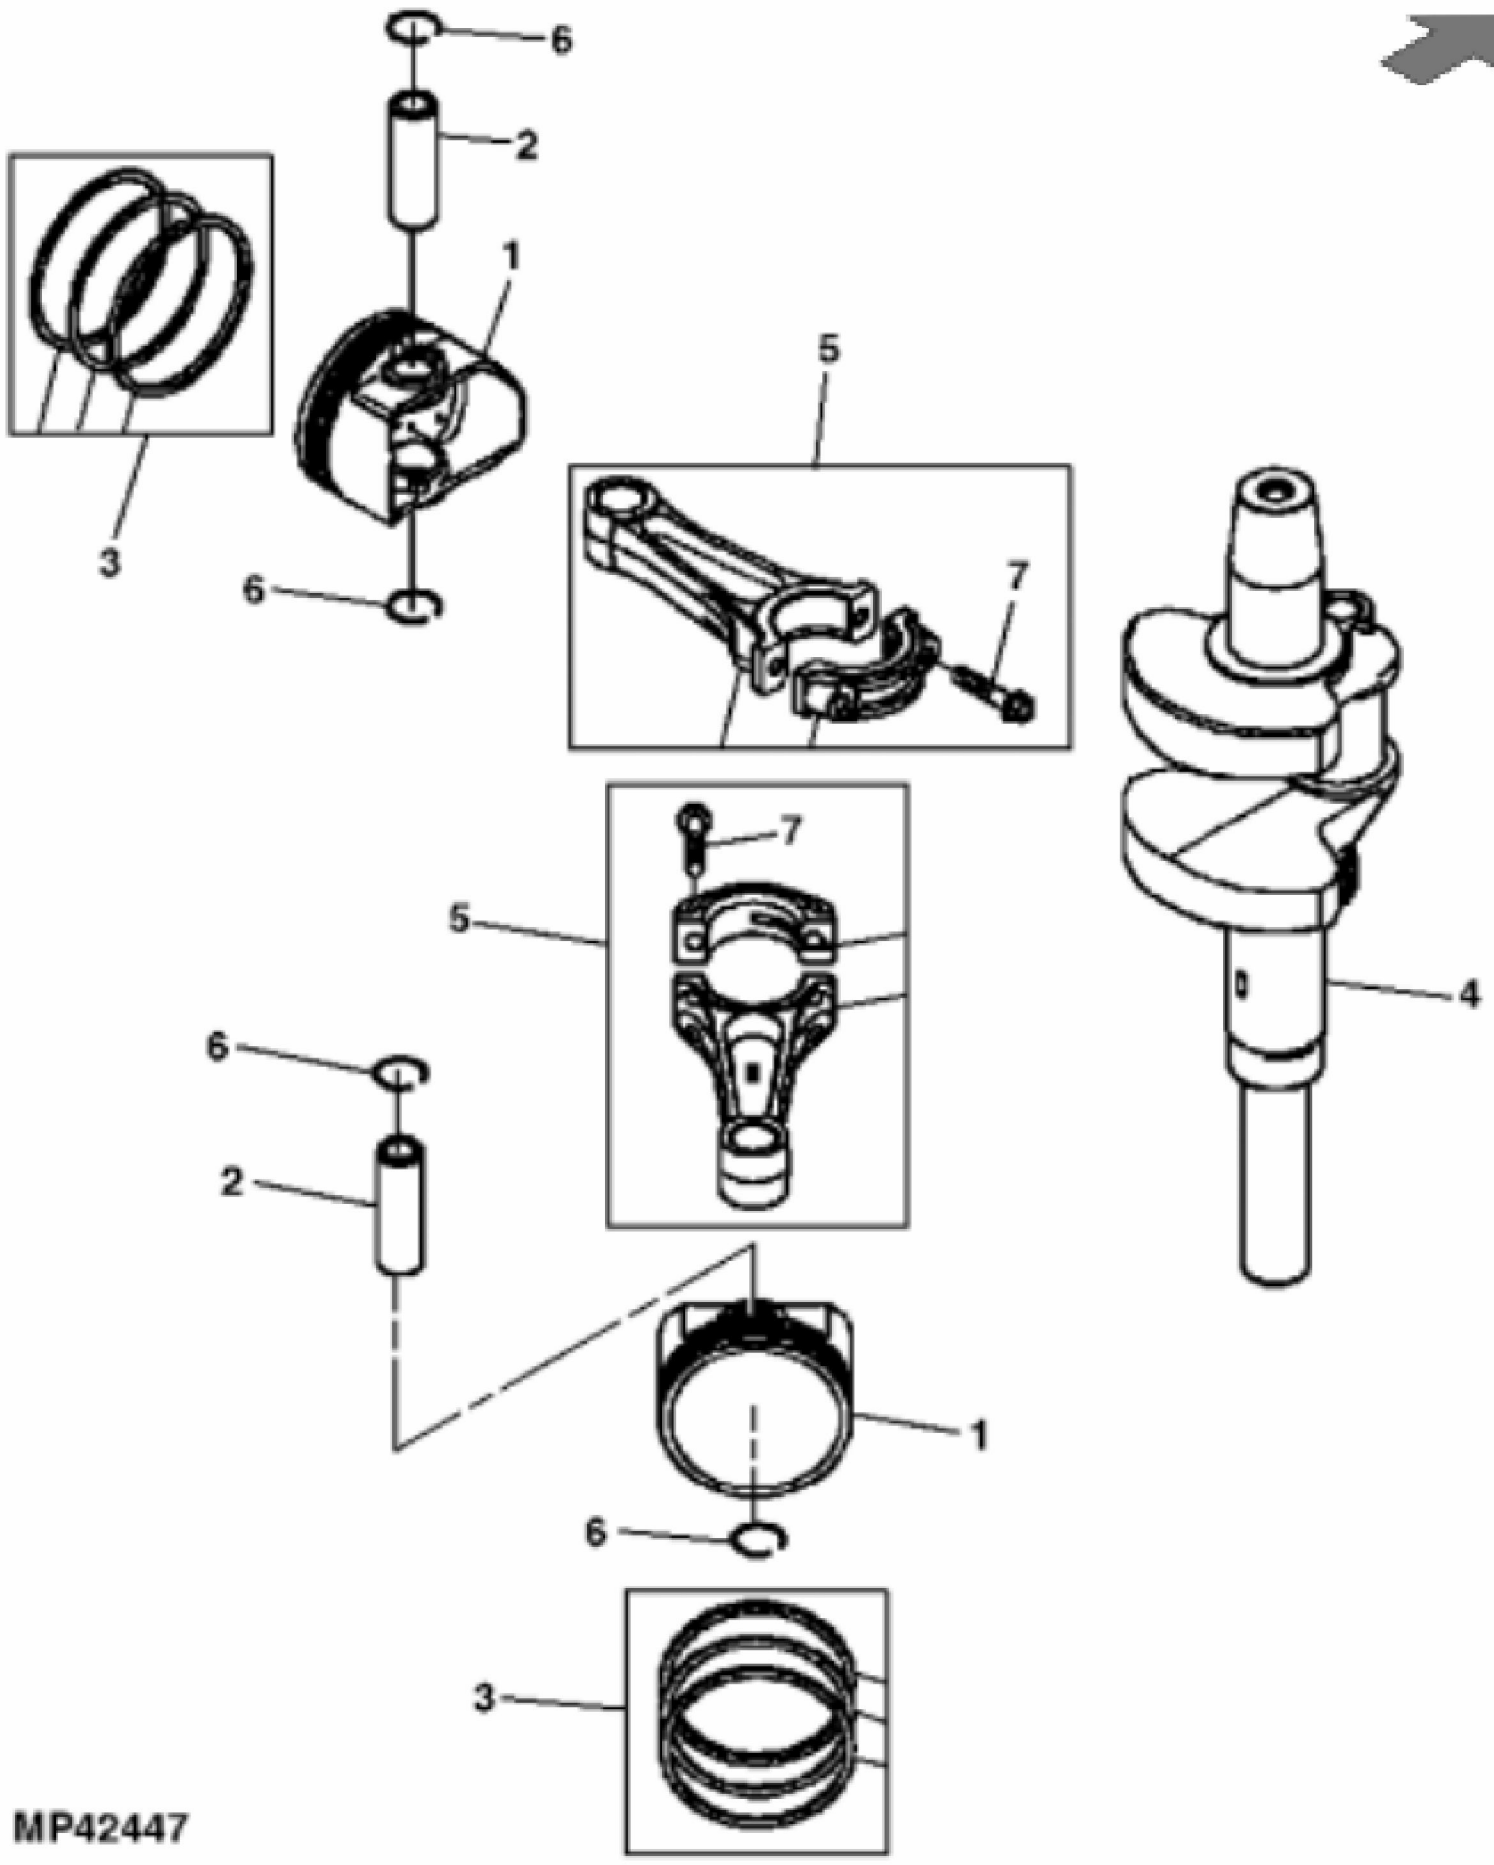

PU20146

KEY	PART NO.	PART NAME	QTY	REMARKS	
1	MIA12252	GASOLINE ENGINE	1	Gas, MARKED FX730V-AS2	
2	21H1316	SCREW	2	0.190" X 1/2"	
3	24M7178	WASHER	4	10.500 X 30 X 2.500 mm	
4	19H3693	SCREW	4	3/8" X 1-1/4"	

PU20077

KEY	PART NO.	PART NAME	QTY	REMARKS
1	MIU11325	BOLT	6	
2	MIU12397	COVER	1	Breather
3	MIU12395	GASKET	1	
4	MIU12398	PIPE	1	Breather
5	21M7244	SCREW	1	M4 X 8
6	MIU13821	PLATE	1	Breather
7	MIU11769	VALVE	1	Breather
8	M149281	SEAL	1	
9	19M7863	SCREW	10	M6 X 25
10	MIU13778	CASE	1	Rocker
11	MIU12394	GASKET	2	
12	M138389	SEAL	4	
13	MIU12209	BOLT	6	
14	MIU11776	BOLT	4	
15	MIU12390	CYLINDER HEAD	1	No. 1
16	M74252	PIN	6	
17	MIU12396	GASKET	2	
18	MIU12726	STUD	4	
19	MIA12337	CRANKCASE	1	
20	MIU13767	ADAPTER FITTING	1	
21	M76104	O-RING	2	
22	MIU14507	PIPE	1	SUB FOR MIU11770
23	M74252	PIN	6	
24	MIU13011	COVER	1	ORDER MIA12754
24	MIA12754	CRANKCASE	1	INCLUDES (1)MIU12401, (2) MIU14001 and (1)M123645;Kit
25	M151774	SEAL	1	
26	MIU12401	PLUG	1	
27	19M8319	SCREW	10	M8 X 50
28	M123645	DRAIN PLUG	1	
29	MIU12400	SEAL	1	
30	MIU14001	PLUG	2	
31	MIU12391	CYLINDER HEAD	1	No. 2
32	MIU14499	COVER	1	SUB FOR MIU13779; Rocker
33	19H3693	SCREW	4	3/8" X 1-1/4", SUB FOR TCU39256;Mounting
34	24M7178	WASHER	4	10.500 X 30 X 2.500 mm

MP42447

KEY	PART NO.	PART NAME	QTY	REMARKS	
1	MIU12403	PISTON	2	STD	
1	MIU12407	PISTON	2		
2	MIU13270	PISTON PIN	2		
3	MIU12405	PISTON RING KIT	2	STD	
3	MIU12406	PISTON RING KIT	1		
4	MIU12492	CRANKSHAFT	1		
5	MIA11615	CONNECTING ROD	2		
6	MIU12408	SNAP RING	4		
7	M146763	BOLT	4		