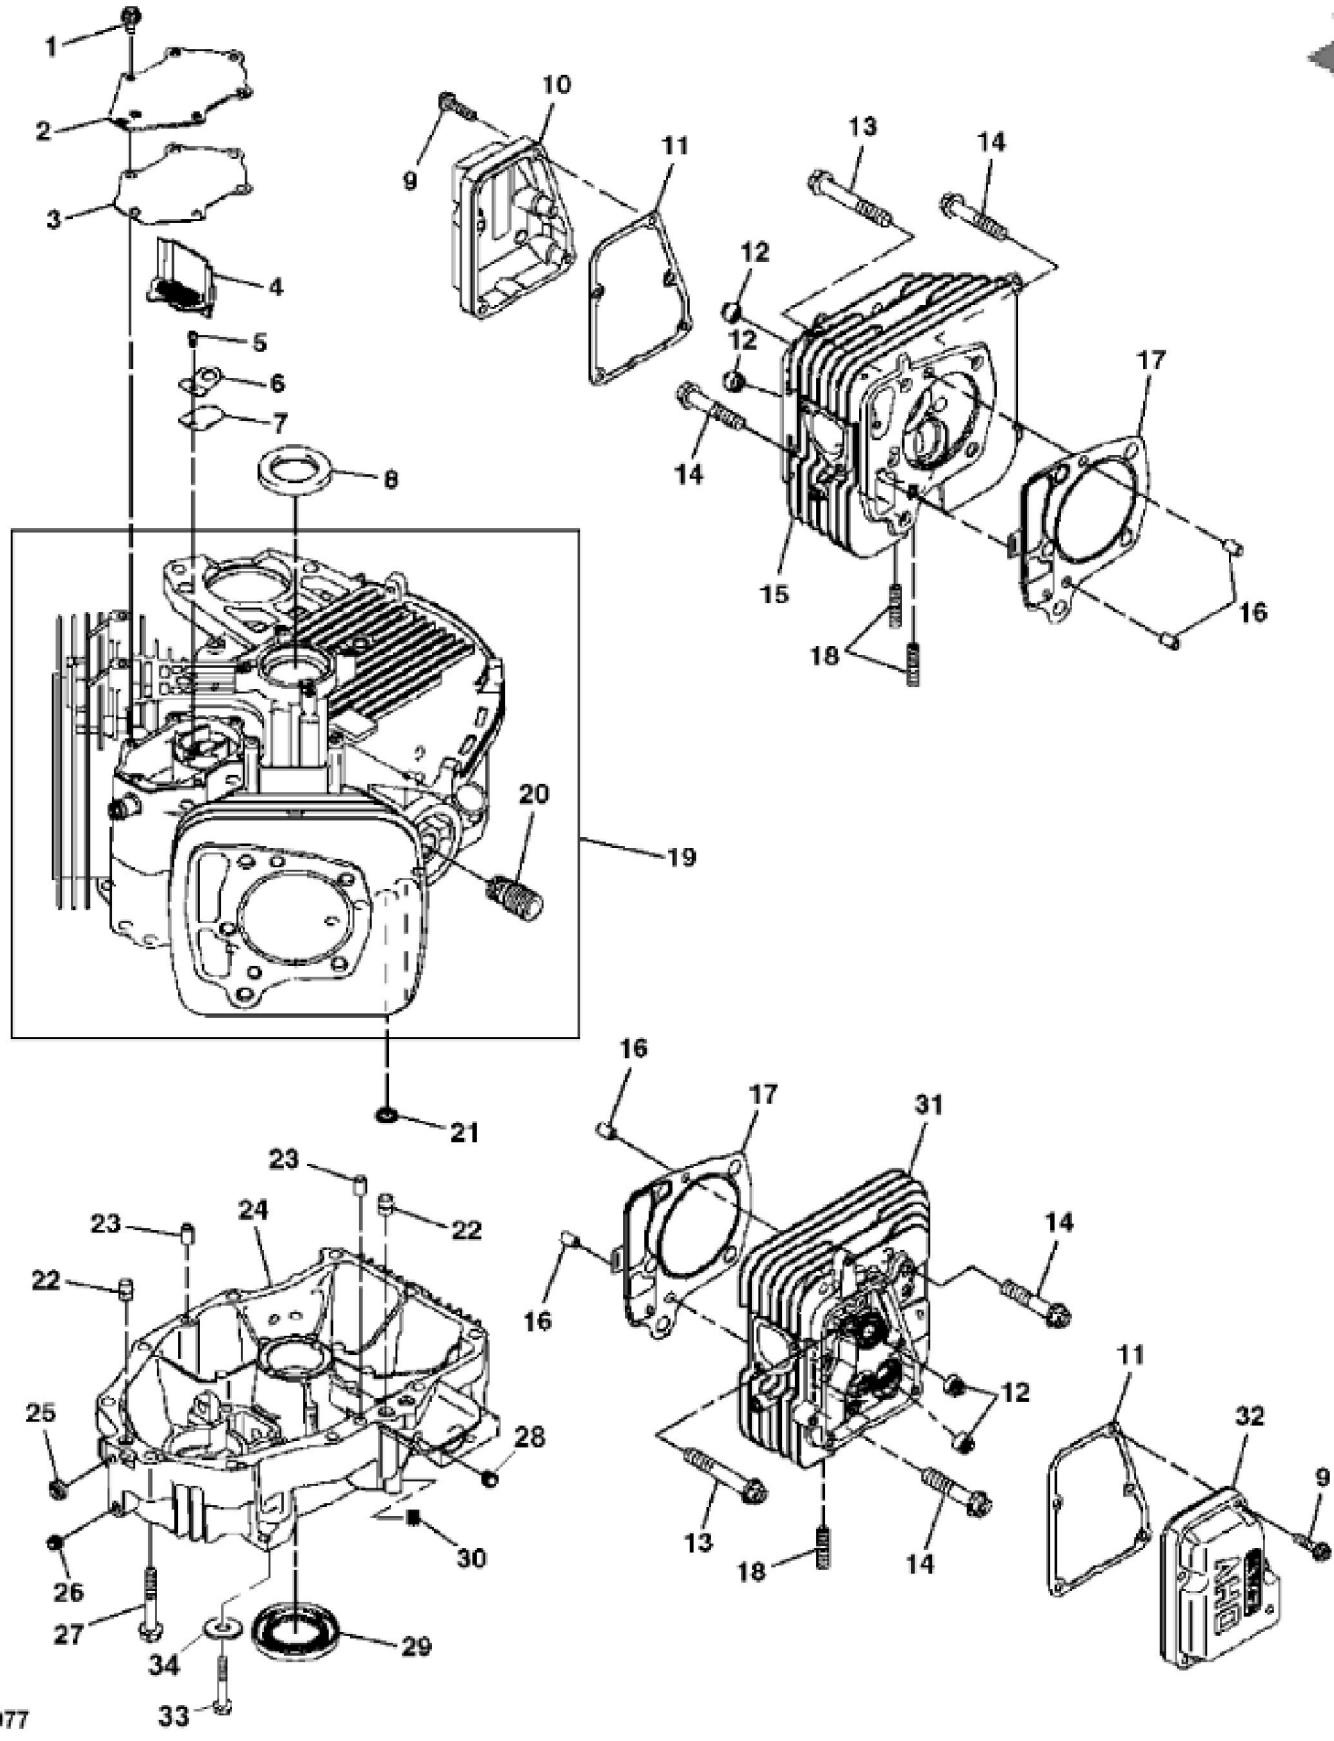

PU20146

KEY	PART NO.	PART NAME	QTY	REMARKS	
1	MIA12252	GASOLINE ENGINE	1	Gas, MARKED FX730V-AS2	
2	21H1316	SCREW	2	0.190" X 1/2"	
3	24M7178	WASHER	4	10.500 X 30 X 2.500 mm	
4	19H3693	SCREW	4	3/8" X 1-1/4"	

PU20077

KEY	PART NO.	PART NAME	QTY	REMARKS
1	MIU11325	BOLT	6	
2	MIU12397	COVER	1	Breather
3	MIU12395	GASKET	1	
4	MIU12398	PIPE	1	Breather
5	21M7244	SCREW	1	M4 X 8
6	MIU13821	PLATE	1	Breather
7	MIU11769	VALVE	1	Breather
8	M149281	SEAL	1	
9	19M7863	SCREW	10	M6 X 25
10	MIU13778	CASE	1	Rocker
11	MIU12394	GASKET	2	
12	M138389	SEAL	4	
13	MIU12209	BOLT	6	
14	MIU11776	BOLT	4	
15	MIU12390	CYLINDER HEAD	1	No. 1
16	M74252	PIN	6	
17	MIU12396	GASKET	2	
18	MIU12726	STUD	4	
19	MIA12337	CRANKCASE	1	
20	MIU13767	ADAPTER FITTING	1	
21	M76104	O-RING	2	
22	MIU14507	PIPE	1	SUB FOR MIU11770
23	M74252	PIN	6	
24	MIU13011	COVER	1	ORDER MIA12754
24	MIA12754	CRANKCASE	1	INCLUDES (1)MIU12401, (2) MIU14001 and (1)M123645;Kit
25	M151774	SEAL	1	
26	MIU12401	PLUG	1	
27	19M8319	SCREW	10	M8 X 50
28	M123645	DRAIN PLUG	1	
29	MIU12400	SEAL	1	
30	MIU14001	PLUG	2	
31	MIU12391	CYLINDER HEAD	1	No. 2
32	MIU14499	COVER	1	SUB FOR MIU13779; Rocker
33	19H3693	SCREW	4	3/8" X 1-1/4", SUB FOR TCU39256;Mounting
34	24M7178	WASHER	4	10.500 X 30 X 2.500 mm

MP42447

KEY	PART NO.	PART NAME	QTY	REMARKS	
1	MIU12403	PISTON	2	STD	
1	MIU12407	PISTON	2		
2	MIU13270	PISTON PIN	2		
3	MIU12405	PISTON RING KIT	2	STD	
3	MIU12406	PISTON RING KIT	1		
4	MIU12492	CRANKSHAFT	1		
5	MIA11615	CONNECTING ROD	2		
6	MIU12408	SNAP RING	4		
7	M146763	BOLT	4		