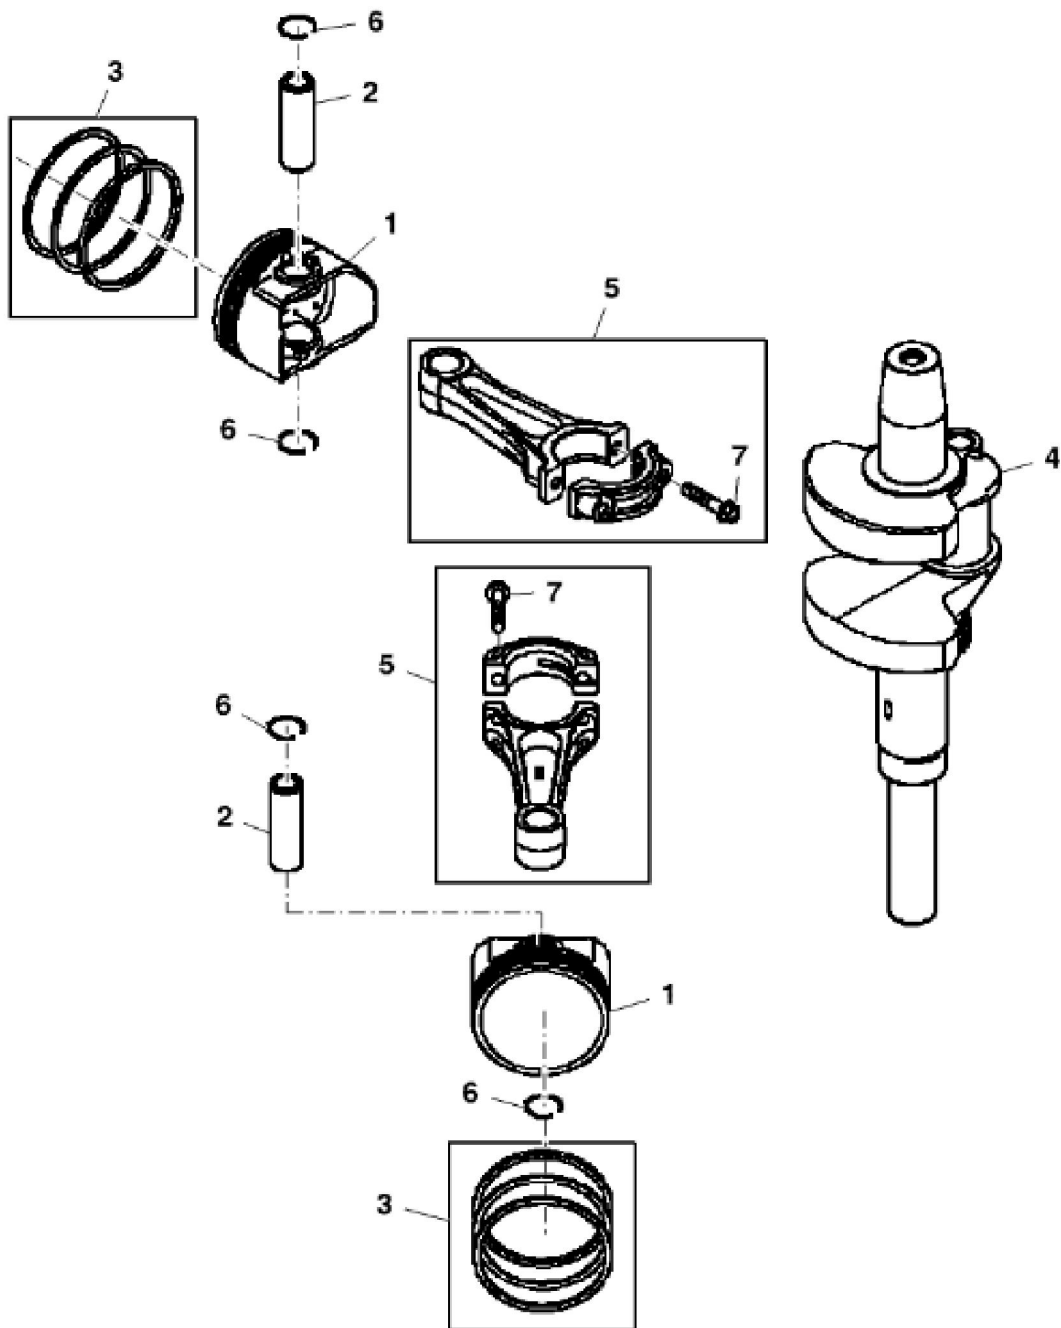

PU22001

KEY	PART NO.	PART NAME	QTY	REMARKS	
1	MIA12543	GASOLINE ENGINE	1	MARKED EX691V-DS16R; ORDER MIA12629	
1	MIA12629	GASOLINE ENGINE	1	MARKED FX691V-ES16R	
2	19H3693	SCREW	4	3/8" X 1-1/4", SUB FOR APPL TCU39256	
3	24M7178	WASHER	4	10.500 X 30 X 2.500 mm	
4	14M7396	LOCK NUT	1	M8	
5	TCU35711	LABEL	1		
6	21H1316	SCREW	2	0.190" X 1/2"	

KEY	PART NO.	PART NAME	QTY	REMARKS
1	MIU11325	BOLT	6	
2	MIU12397	COVER	1	
3	MIU12395	GASKET	1	
4	MIU12398	PIPE	1	
5	21M7244	SCREW	1	M4 X 8
6	MIU13821	PLATE	1	
7	MIU11769	VALVE	1	
8	M149281	SEAL	1	
9	19M7863	SCREW	10	M6 X 25
10	MIU13778	CASE	1	
11	MIU12394	GASKET	2	
12	M138389	SEAL	4	
13	MIU12209	BOLT	6	
14	MIU11776	BOLT	4	
15	MIU12390	CYLINDER HEAD	1	
16	M74252	PIN	6	
17	MIU12396	GASKET	2	
18	MIU12726	STUD	4	
19	MIA12337	CRANKCASE	1	
20	MIU13767	ADAPTER FITTING	1	
21	M76104	O-RING	2	
22	MIU14507	PIPE	3	SUB FOR MIU11770
23	MIU14499	COVER	1	SUB FOR MIU13779; Rocker
24	MIU13011	COVER	1	ORDER MIA12754;
24	MIA12754	CRANKCASE	1	
25	M151774	SEAL	1	
26	MIU12401	PLUG	1	
27	19M8319	SCREW	10	M8 X 50
28	MIU12400	SEAL	1	
29	MIU14001	PLUG	2	
30	MIU12391	CYLINDER HEAD	1	
31	M123645	DRAIN PLUG	1	(Not Illustrated)

KEY	PART NO.	PART NAME	QTY	REMARKS	
1	MIU12403	PISTON	2		
1	MIU12407	PISTON	1		
2	MIU13270	PISTON PIN	2		
3	MIU12405	PISTON RING KIT	2		
3	MIU12406	PISTON RING KIT	1		
4	MIU12492	CRANKSHAFT	1		
5	MIA11615	CONNECTING ROD	2		
6	MIU12408	SNAP RING	4		
7	M146763	BOLT	4		