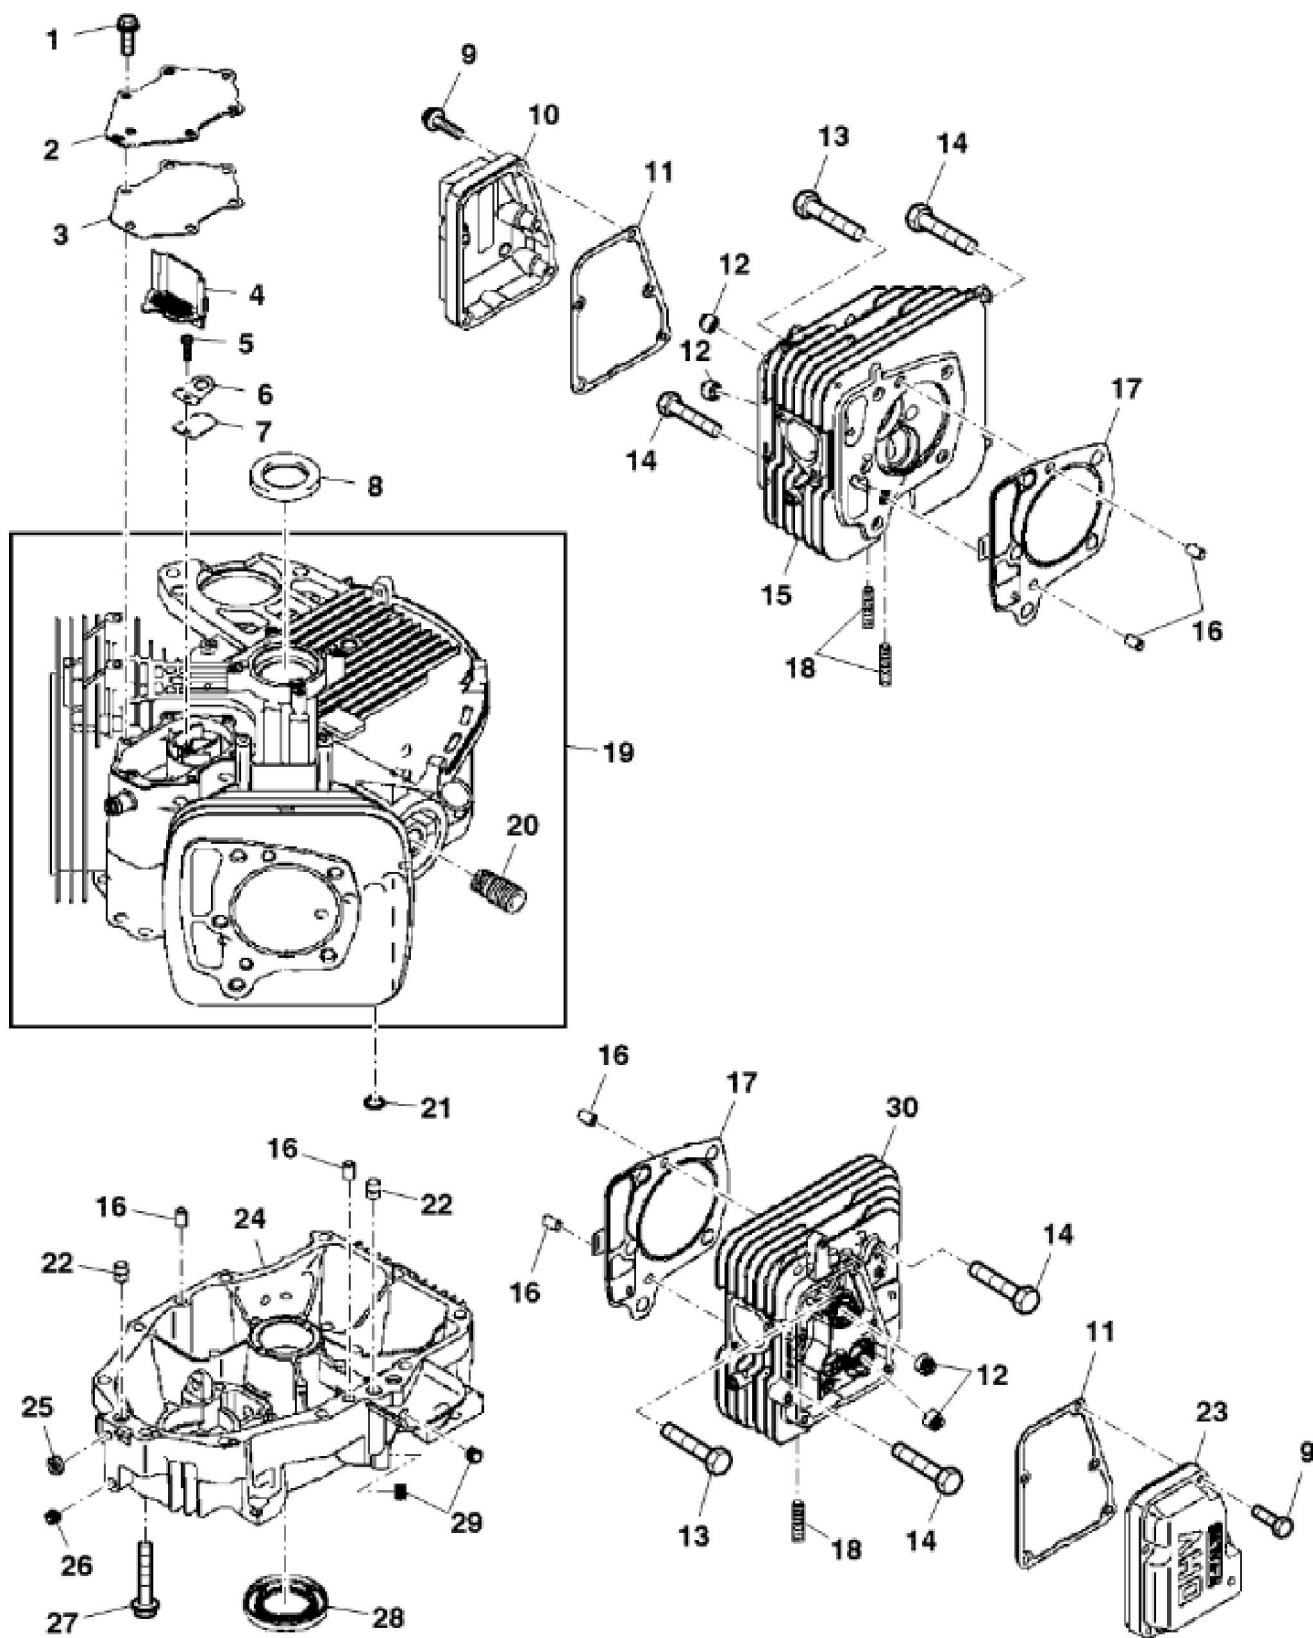

PU22001

KEY	PART NO.	PART NAME	QTY	REMARKS	
1	MIA12543	GASOLINE ENGINE	1	MARKED EX691V-DS16R; ORDER MIA12629	
1	MIA12629	GASOLINE ENGINE	1	MARKED FX691V-ES16R	
2	19H3693	SCREW	4	3/8" X 1-1/4", SUB FOR APPL TCU39256	
3	24M7178	WASHER	4	10.500 X 30 X 2.500 mm	
4	14M7396	LOCK NUT	1	M8	
5	TCU35711	LABEL	1		
6	21H1316	SCREW	2	0.190" X 1/2"	

KEY	PART NO.	PART NAME	QTY	REMARKS
1	MIU11325	BOLT	6	
2	MIU12397	COVER	1	
3	MIU12395	GASKET	1	
4	MIU12398	PIPE	1	
5	21M7244	SCREW	1	M4 X 8
6	MIU13821	PLATE	1	
7	MIU11769	VALVE	1	
8	M149281	SEAL	1	
9	19M7863	SCREW	10	M6 X 25
10	MIU13778	CASE	1	
11	MIU12394	GASKET	2	
12	M138389	SEAL	4	
13	MIU12209	BOLT	6	
14	MIU11776	BOLT	4	
15	MIU12390	CYLINDER HEAD	1	
16	M74252	PIN	6	
17	MIU12396	GASKET	2	
18	MIU12726	STUD	4	
19	MIA12337	CRANKCASE	1	
20	MIU13767	ADAPTER FITTING	1	
21	M76104	O-RING	2	
22	MIU14507	PIPE	3	SUB FOR MIU11770
23	MIU14499	COVER	1	SUB FOR MIU13779; Rocker
24	MIU13011	COVER	1	ORDER MIA12754;
24	MIA12754	CRANKCASE	1	
25	M151774	SEAL	1	
26	MIU12401	PLUG	1	
27	19M8319	SCREW	10	M8 X 50
28	MIU12400	SEAL	1	
29	MIU14001	PLUG	2	
30	MIU12391	CYLINDER HEAD	1	
31	M123645	DRAIN PLUG	1	(Not Illustrated)

KEY	PART NO.	PART NAME	QTY	REMARKS	
1	MIU12403	PISTON	2		
1	MIU12407	PISTON	1		
2	MIU13270	PISTON PIN	2		
3	MIU12405	PISTON RING KIT	2		
3	MIU12406	PISTON RING KIT	1		
4	MIU12492	CRANKSHAFT	1		
5	MIA11615	CONNECTING ROD	2		
6	MIU12408	SNAP RING	4		
7	M146763	BOLT	4		