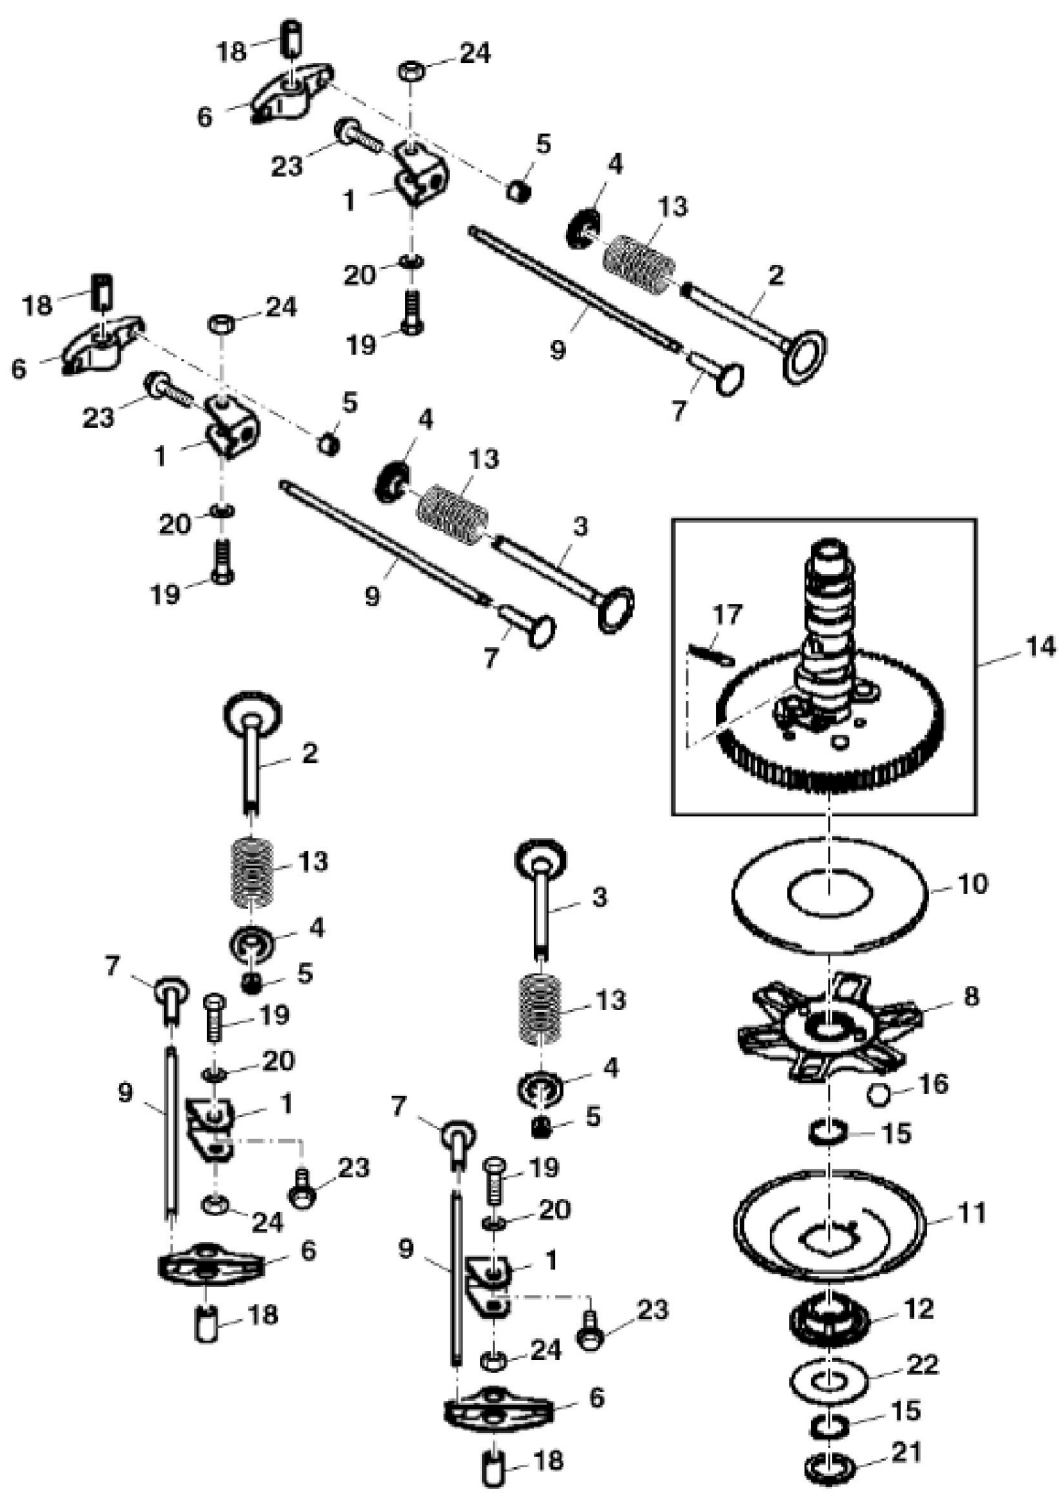

PU22001

KEY	PART NO.	PART NAME	QTY	REMARKS	
1	MIA12543	GASOLINE ENGINE	1	MARKED EX691V-DS16R; ORDER MIA12629	
1	MIA12629	GASOLINE ENGINE	1	MARKED FX691V-ES16R	
2	19H3693	SCREW	4	3/8" X 1-1/4", SUB FOR APPL TCU39256	
3	24M7178	WASHER	4	10.500 X 30 X 2.500 mm	
4	14M7396	LOCK NUT	1	M8	
5	TCU35711	LABEL	1		
6	21H1316	SCREW	2	0.190" X 1/2"	

KEY	PART NO.	PART NAME	QTY	REMARKS
1	MIU11325	BOLT	6	
2	MIU12397	COVER	1	
3	MIU12395	GASKET	1	
4	MIU12398	PIPE	1	
5	21M7244	SCREW	1	M4 X 8
6	MIU13821	PLATE	1	
7	MIU11769	VALVE	1	
8	M149281	SEAL	1	
9	19M7863	SCREW	10	M6 X 25
10	MIU13778	CASE	1	
11	MIU12394	GASKET	2	
12	M138389	SEAL	4	
13	MIU12209	BOLT	6	
14	MIU11776	BOLT	4	
15	MIU12390	CYLINDER HEAD	1	
16	M74252	PIN	6	
17	MIU12396	GASKET	2	
18	MIU12726	STUD	4	
19	MIA12337	CRANKCASE	1	
20	MIU13767	ADAPTER FITTING	1	
21	M76104	O-RING	2	
22	MIU14507	PIPE	3	SUB FOR MIU11770
23	MIU14499	COVER	1	SUB FOR MIU13779; Rocker
24	MIU13011	COVER	1	ORDER MIA12754;
24	MIA12754	CRANKCASE	1	
25	M151774	SEAL	1	
26	MIU12401	PLUG	1	
27	19M8319	SCREW	10	M8 X 50
28	MIU12400	SEAL	1	
29	MIU14001	PLUG	2	
30	MIU12391	CYLINDER HEAD	1	
31	M123645	DRAIN PLUG	1	(Not Illustrated)

KEY	PART NO.	PART NAME	QTY	REMARKS	
1	MIU12403	PISTON	2		
1	MIU12407	PISTON	1		
2	MIU13270	PISTON PIN	2		
3	MIU12405	PISTON RING KIT	2		
3	MIU12406	PISTON RING KIT	1		
4	MIU12492	CRANKSHAFT	1		
5	MIA11615	CONNECTING ROD	2		
6	MIU12408	SNAP RING	4		
7	M146763	BOLT	4		