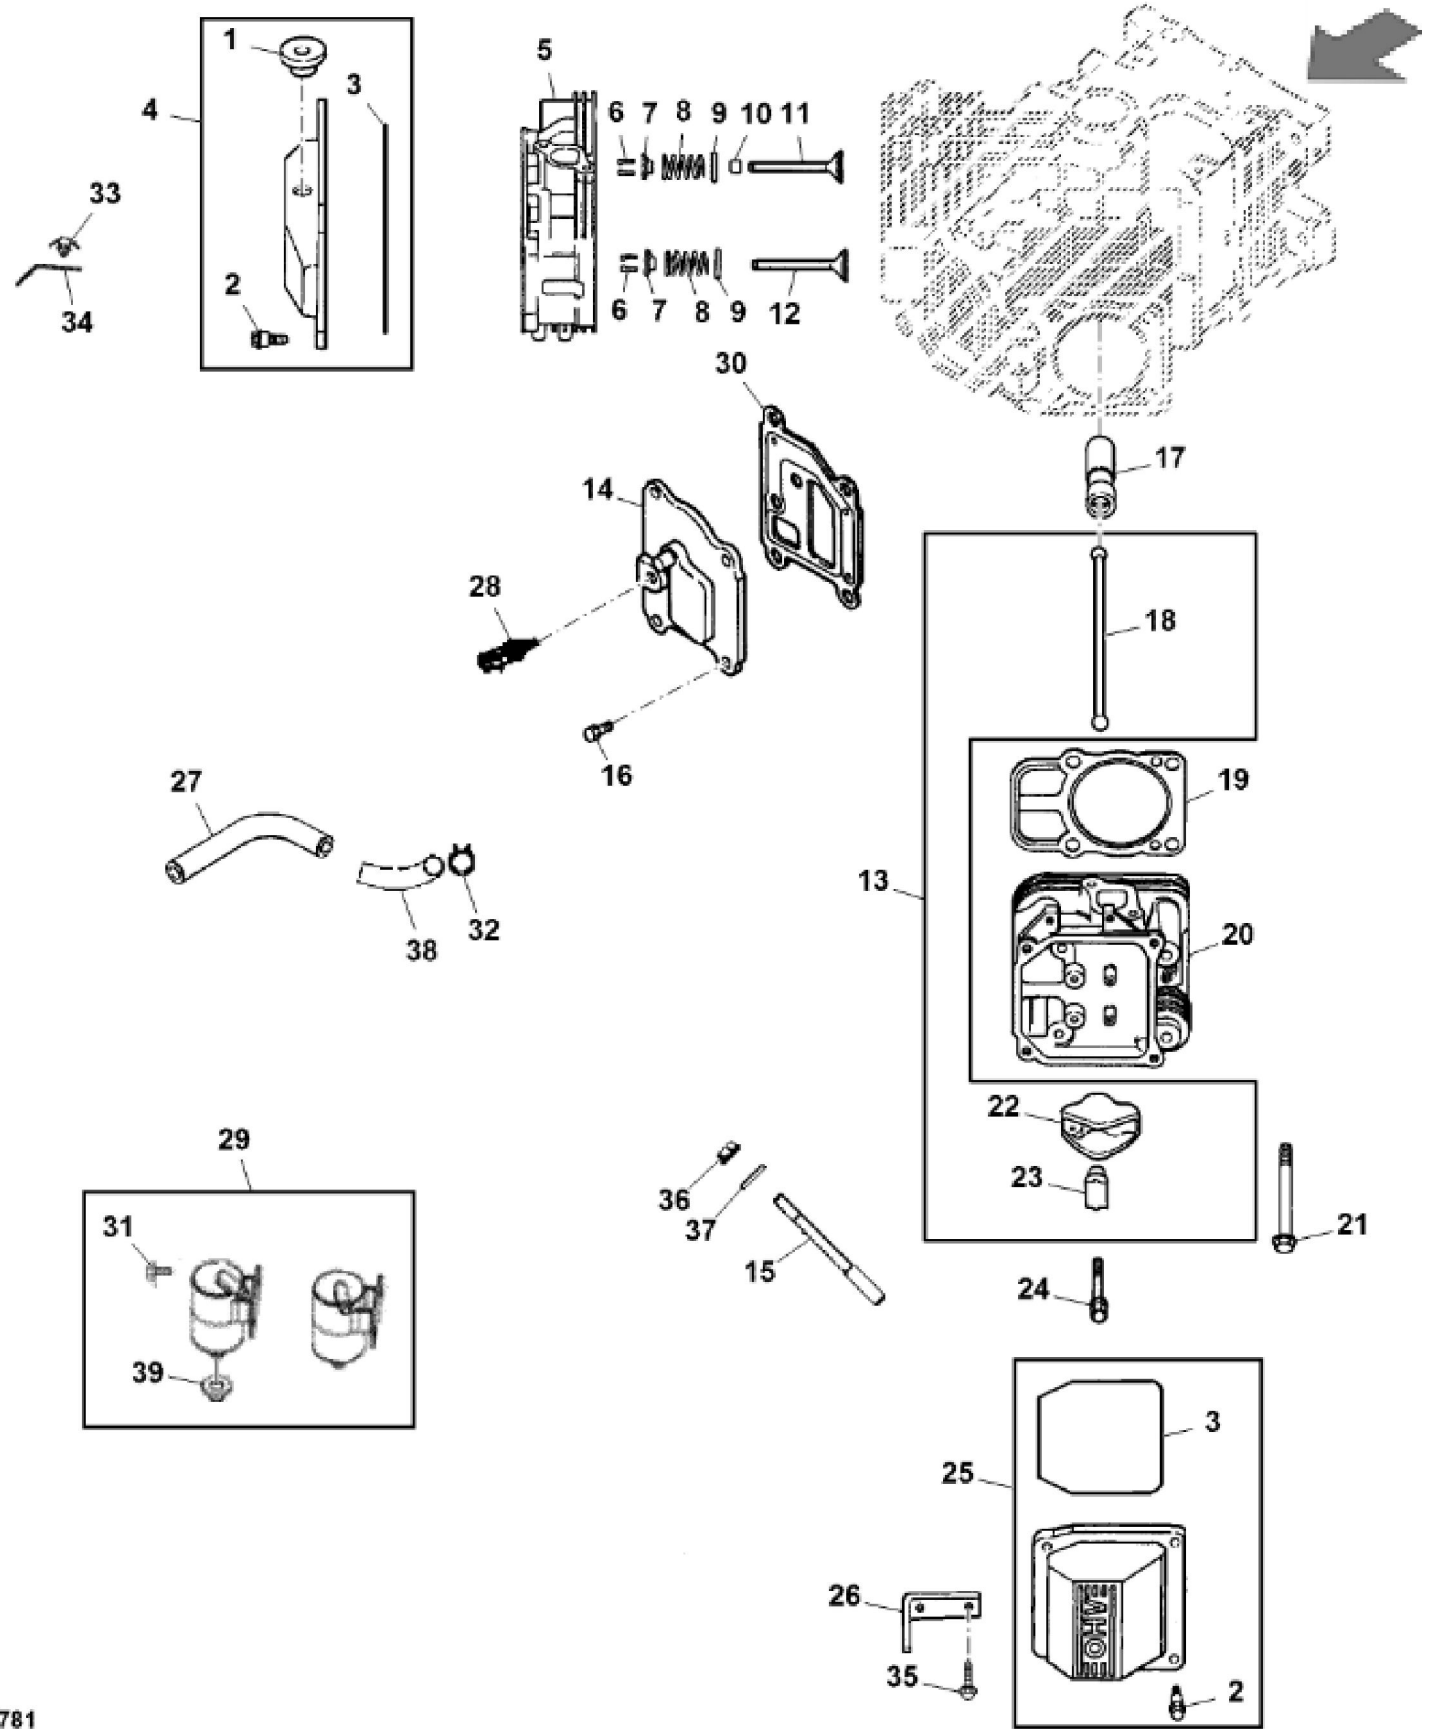

PU18948

KEY	PART NO.	PART NAME	QTY	REMARKS	
1	MIA12253	GASOLINE ENGINE	1	MARKED PS-ECV740-3019; ORDER MIA13021	
1	MIA13021	GASOLINE ENGINE	1	MARKED PS-ECV-740-3042	

KEY	PART NO.	PART NAME	QTY	REMARKS
1	M148338	GROMMET	2	
2	M132402	SCREW	8	
3	MIU11443	VALVE COVER	2	
4	AM134352	O-RING KIT	1	
5	MIA12198	CYLINDER HEAD	1	
6	AM107043	RETAINER	8	
7	M92203	CAP	4	
8	M132352	SPRING	4	
9	M43123	RETAINER	4	
10	M146775	SEAL	4	
11	M132353	INTAKE VALVE	2	
11	M132354	INTAKE VALVE	2	
12	M132355	EXHAUST VALVE	2	
12	M132356	EXHAUST VALVE	2	
13	AM125389	VALVE TRAIN KIT	1	
14	MIU13277	COVER	1	
15	M143942	STUD	8	
16	MIU14036	SCREW	7	
17	MIU13278	VALVE LIFTER	2	
18	M132357	PUSH ROD	4	
19	MIU13276	ENGINE CYLINDER HEAD GASKET	2	
20	MIA12199	CYLINDER HEAD	1	
21	19M7811	SCREW	1	M10 X 90
22	M131133	ROCKER ARM	4	
23	MIU11263	PIVOT	4	
24	M120564	SCREW	3	
25	AM134290	COVER KIT	1	
26	MIU12948	STRAP	1	
27	MIU13212	BREATHER	1	
28	MIU13215	TEMPERATURE SENSOR	1	
29	MIA12725	SEPARATOR KIT	1	
30	MIU12491	GASKET	1	
31	MIU12950	SCREW	2	
32	MIU13214	HOSE CLAMP	1	
33	MIU13213	CLIP	1	

KEY	PART NO.	PART NAME	QTY	REMARKS
1	M76215	PLUG	2	
2	MIA12190	CRANKSHAFT	1	
3	M143941	SNAP RING	1	
4	M143936	WASHER	1	
5	M143970	SEAL	1	
6	M143939	WASHER	1	
7	M148328	SHAFT	1	
8	MIU11539	SEAL	1	
9	M93955	SOLID SHIM	1	
10	M134898	FITTING	1	
11	MIA12826	BOLT	4	
12	MIU11251	DOWEL PIN	6	
13	MIU13923	CONNECTING ROD	1	ORDER MIA12812
13	MIA12812	CONNECTING ROD	1	
14	MIA12800	PISTON REPLACEMENT KIT	2	SUB FOR MIA12582; STD
14	MIA12583	PISTON KIT	2	0.08 MM
14	MIA12584	PISTON KIT	2	0.25 MM
14	MIA12825	PISTON KIT	2	0.50 MM
15	RING KIT	2	
16	M132341	RETAINER	2	
17	MIA12196	CAMSHAFT	1	
18	M92193	O-RING	1	
19	M134901	BRACKET	1	
20	MIU11957	TUBE	1	
21	M92194	O-RING	1	
22	19M7373	CAP SCREW	1	M5 X 20
22	MIU11902	CAP SCREW	1	
23	M93483	SCREW	2	
24	M134899	RETAINER	2	
25	M134900	BREATHER	2	
26	AM126257	DIPSTICK	1	
27	AM124450	CAP KIT	1	
28	M148124	O-RING	1	