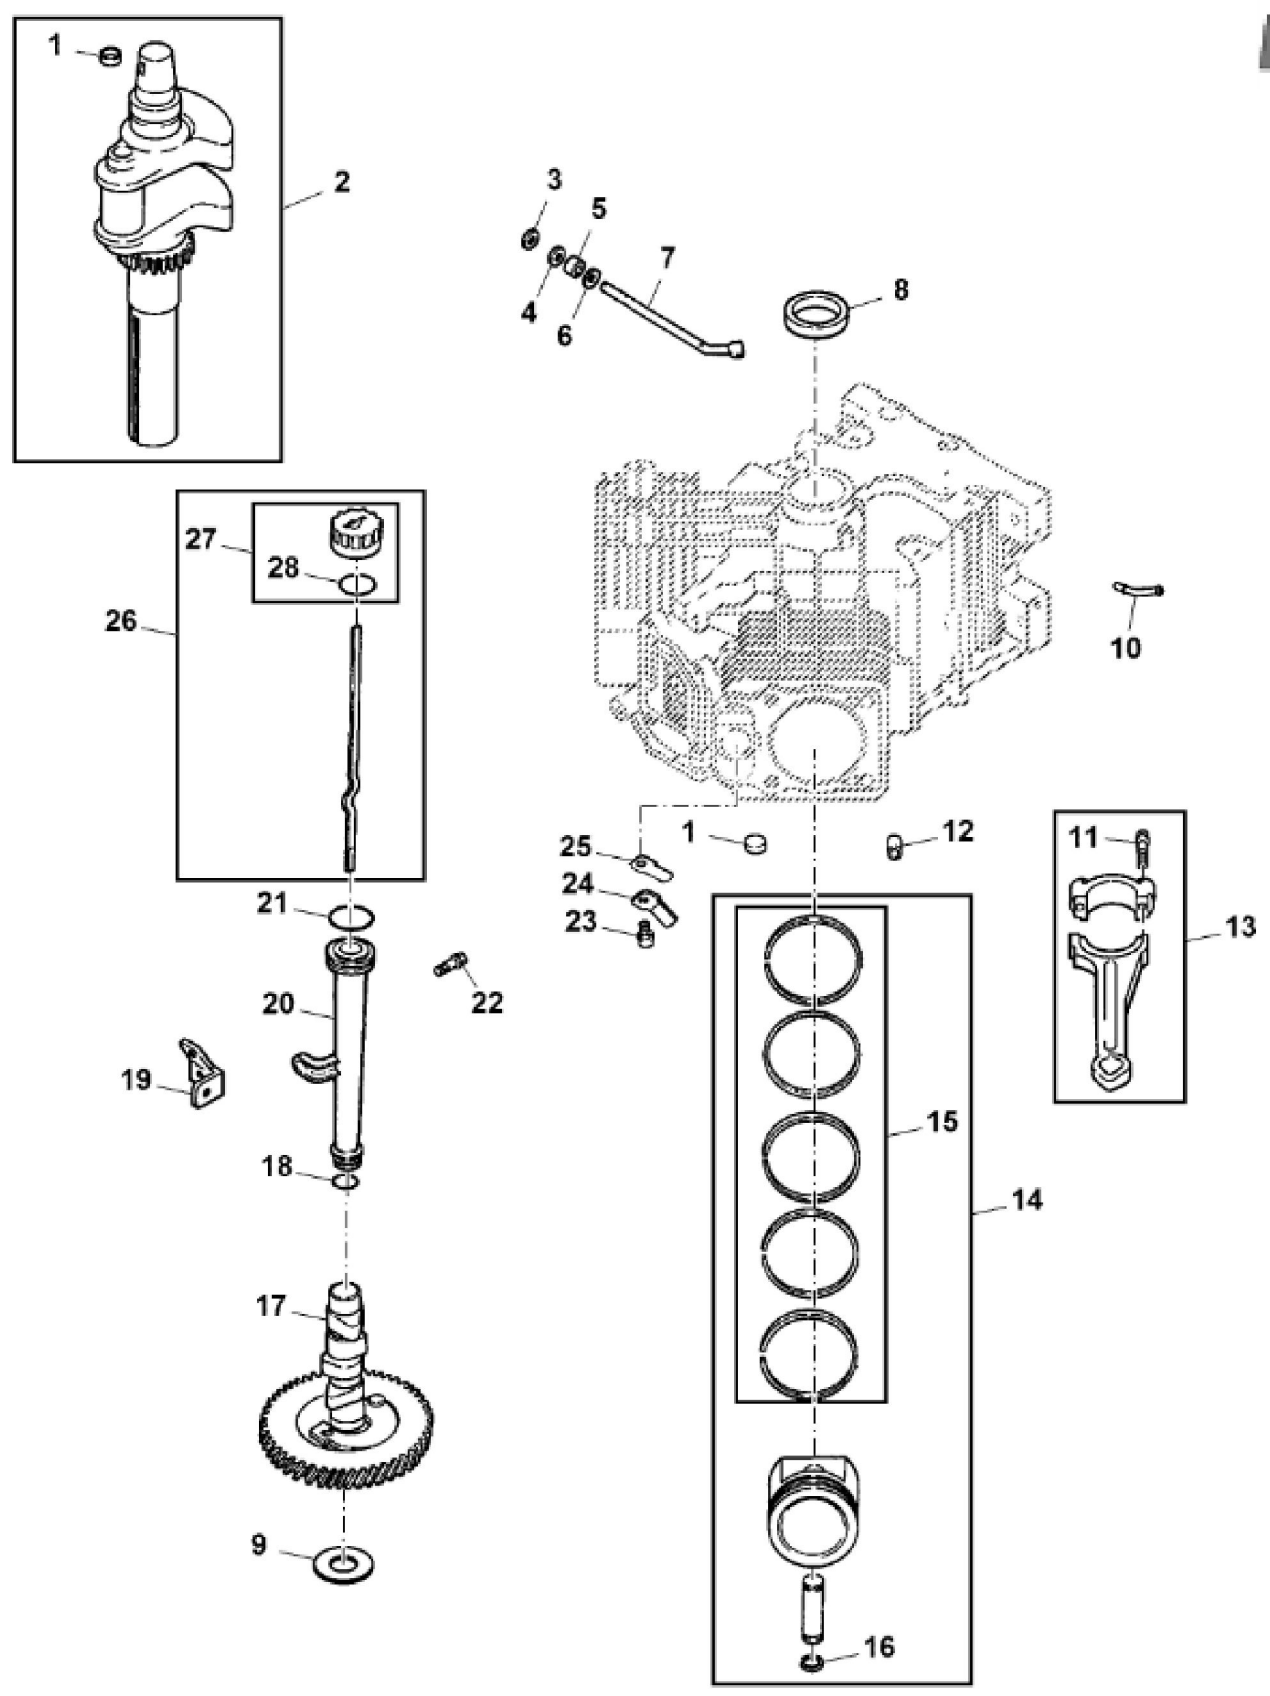

PU18948

KEY	PART NO.	PART NAME	QTY	REMARKS	
1	MIA12253	GASOLINE ENGINE	1	MARKED PS-ECV740-3019; ORDER MIA13021	
1	MIA13021	GASOLINE ENGINE	1	MARKED PS-ECV-740-3042	

KEY	PART NO.	PART NAME	QTY	REMARKS
1	M148338	GROMMET	2	
2	M132402	SCREW	8	
3	MIU11443	VALVE COVER	2	
4	AM134352	O-RING KIT	1	
5	MIA12198	CYLINDER HEAD	1	
6	AM107043	RETAINER	8	
7	M92203	CAP	4	
8	M132352	SPRING	4	
9	M43123	RETAINER	4	
10	M146775	SEAL	4	
11	M132353	INTAKE VALVE	2	
11	M132354	INTAKE VALVE	2	
12	M132355	EXHAUST VALVE	2	
12	M132356	EXHAUST VALVE	2	
13	AM125389	VALVE TRAIN KIT	1	
14	MIU13277	COVER	1	
15	M143942	STUD	8	
16	MIU14036	SCREW	7	
17	MIU13278	VALVE LIFTER	2	
18	M132357	PUSH ROD	4	
19	MIU13276	ENGINE CYLINDER HEAD GASKET	2	
20	MIA12199	CYLINDER HEAD	1	
21	19M7811	SCREW	1	M10 X 90
22	M131133	ROCKER ARM	4	
23	MIU11263	PIVOT	4	
24	M120564	SCREW	3	
25	AM134290	COVER KIT	1	
26	MIU12948	STRAP	1	
27	MIU13212	BREATHER	1	
28	MIU13215	TEMPERATURE SENSOR	1	
29	MIA12725	SEPARATOR KIT	1	
30	MIU12491	GASKET	1	
31	MIU12950	SCREW	2	
32	MIU13214	HOSE CLAMP	1	
33	MIU13213	CLIP	1	

KEY	PART NO.	PART NAME	QTY	REMARKS
1	M76215	PLUG	2	
2	MIA12190	CRANKSHAFT	1	
3	M143941	SNAP RING	1	
4	M143936	WASHER	1	
5	M143970	SEAL	1	
6	M143939	WASHER	1	
7	M148328	SHAFT	1	
8	MIU11539	SEAL	1	
9	M93955	SOLID SHIM	1	
10	M134898	FITTING	1	
11	MIA12826	BOLT	4	
12	MIU11251	DOWEL PIN	6	
13	MIU13923	CONNECTING ROD	1	ORDER MIA12812
13	MIA12812	CONNECTING ROD	1	
14	MIA12800	PISTON REPLACEMENT KIT	2	SUB FOR MIA12582; STD
14	MIA12583	PISTON KIT	2	0.08 MM
14	MIA12584	PISTON KIT	2	0.25 MM
14	MIA12825	PISTON KIT	2	0.50 MM
15	RING KIT	2	
16	M132341	RETAINER	2	
17	MIA12196	CAMSHAFT	1	
18	M92193	O-RING	1	
19	M134901	BRACKET	1	
20	MIU11957	TUBE	1	
21	M92194	O-RING	1	
22	19M7373	CAP SCREW	1	M5 X 20
22	MIU11902	CAP SCREW	1	
23	M93483	SCREW	2	
24	M134899	RETAINER	2	
25	M134900	BREATHER	2	
26	AM126257	DIPSTICK	1	
27	AM124450	CAP KIT	1	
28	M148124	O-RING	1	