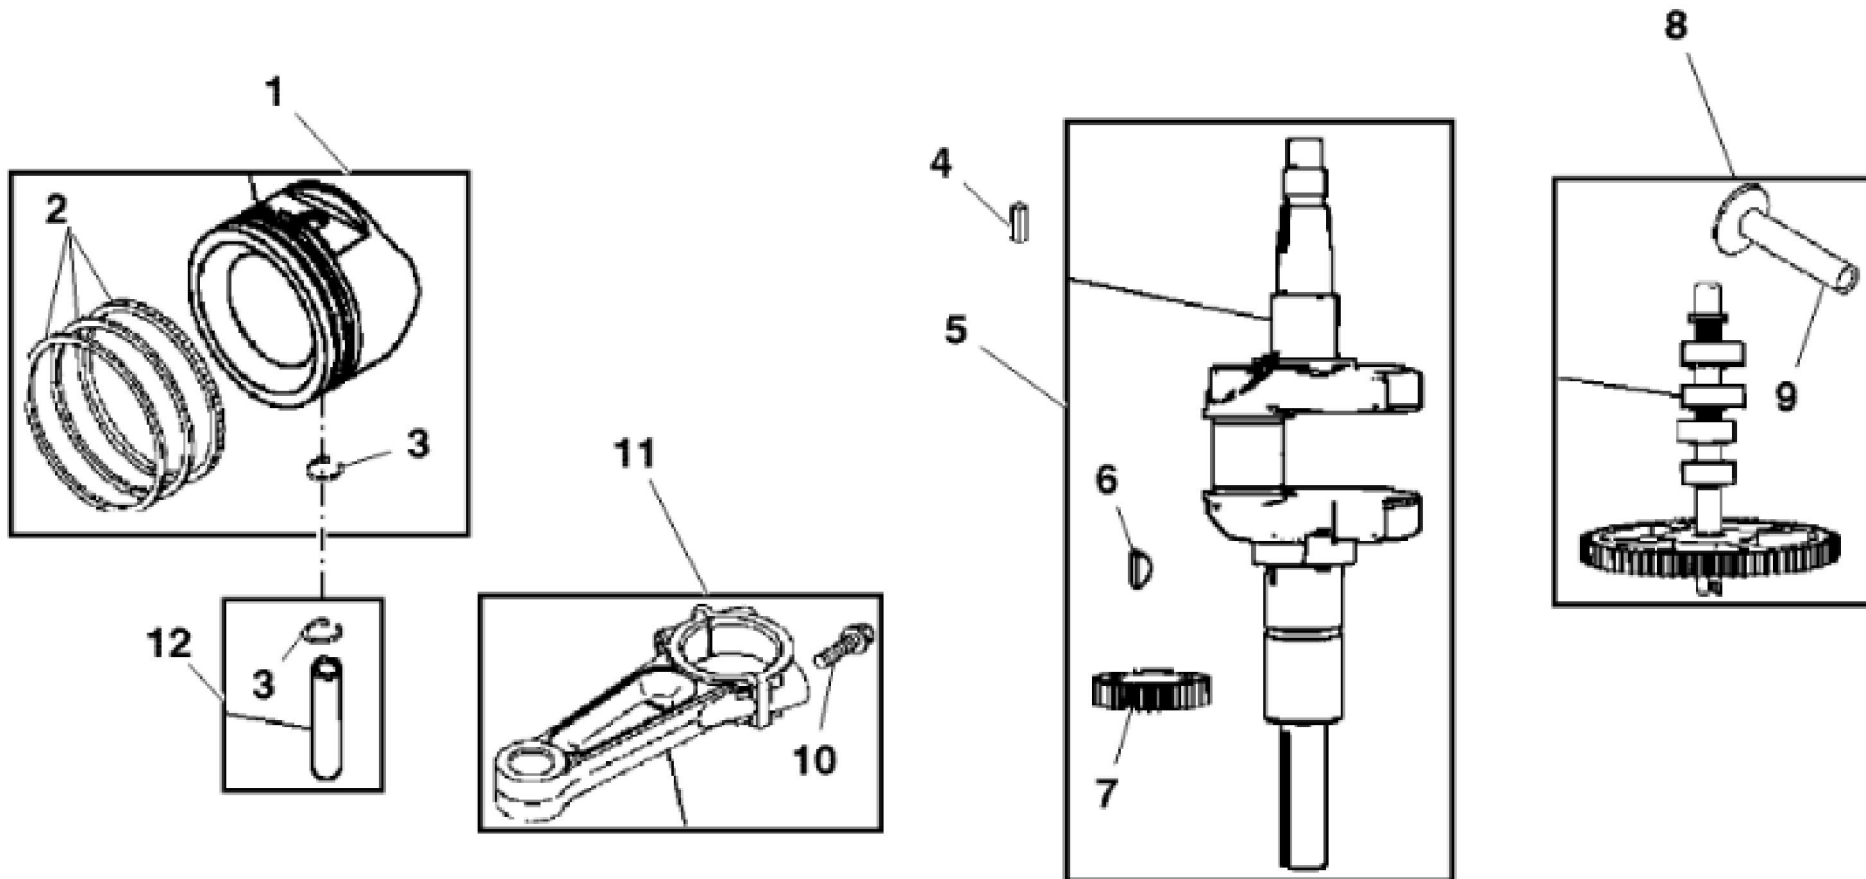

PU05786

KEY	PART NO.	PART NAME	QTY	Serial No.	REMARKS	
1	MIA12460	GASOLINE ENGINE	1		MARKED 401577-0135-B1; ORDER MIA12610	
1	MIA12610	GASOLINE ENGINE	1	____-100000	MARKED 40R577-0005-H1	
1	MIA12851	GASOLINE ENGINE	1	100001-700000	MARKED 40R577-0011-H1	
1	MIA13103	GASOLINE ENGINE	1	700001-800000	MARKED 40R577-0014-H1; ORDER AUC10153	
1	AUC10153	GASOLINE ENGINE	1	800001-____	MARKED 40R577-0016-H1	

KEY	PART NO.	PART NAME	QTY	Serial No.	REMARKS
30	MIA11464	COVER	1		
31	MIU12142	SCREW	3		
32	MIU12143	OIL PUMP	1		
33	MIU12140	SCREEN	1		
34	MIU11284	SEAL	1		Governor Shaft
35	MIU12503	BUSHING	1		
36	M142280	WASHER	1		
37	M142286	RETAINER	2		
38	M142282	BUSHING	2		
39	MIA13077	PLATE	1		
40	MIU14444	COVER	1		Breather
41	MIU14445	VALVE	1		Breather
42	MIU14464	SCREW	1		
43	MIU14448	SCREW	1		
44	UC12131	PIN	1	700001-_____	
45	PM37469	LIQUID GASKET	AR		
46	LG692125	CAP SCREW	1		(Not Illustrated)