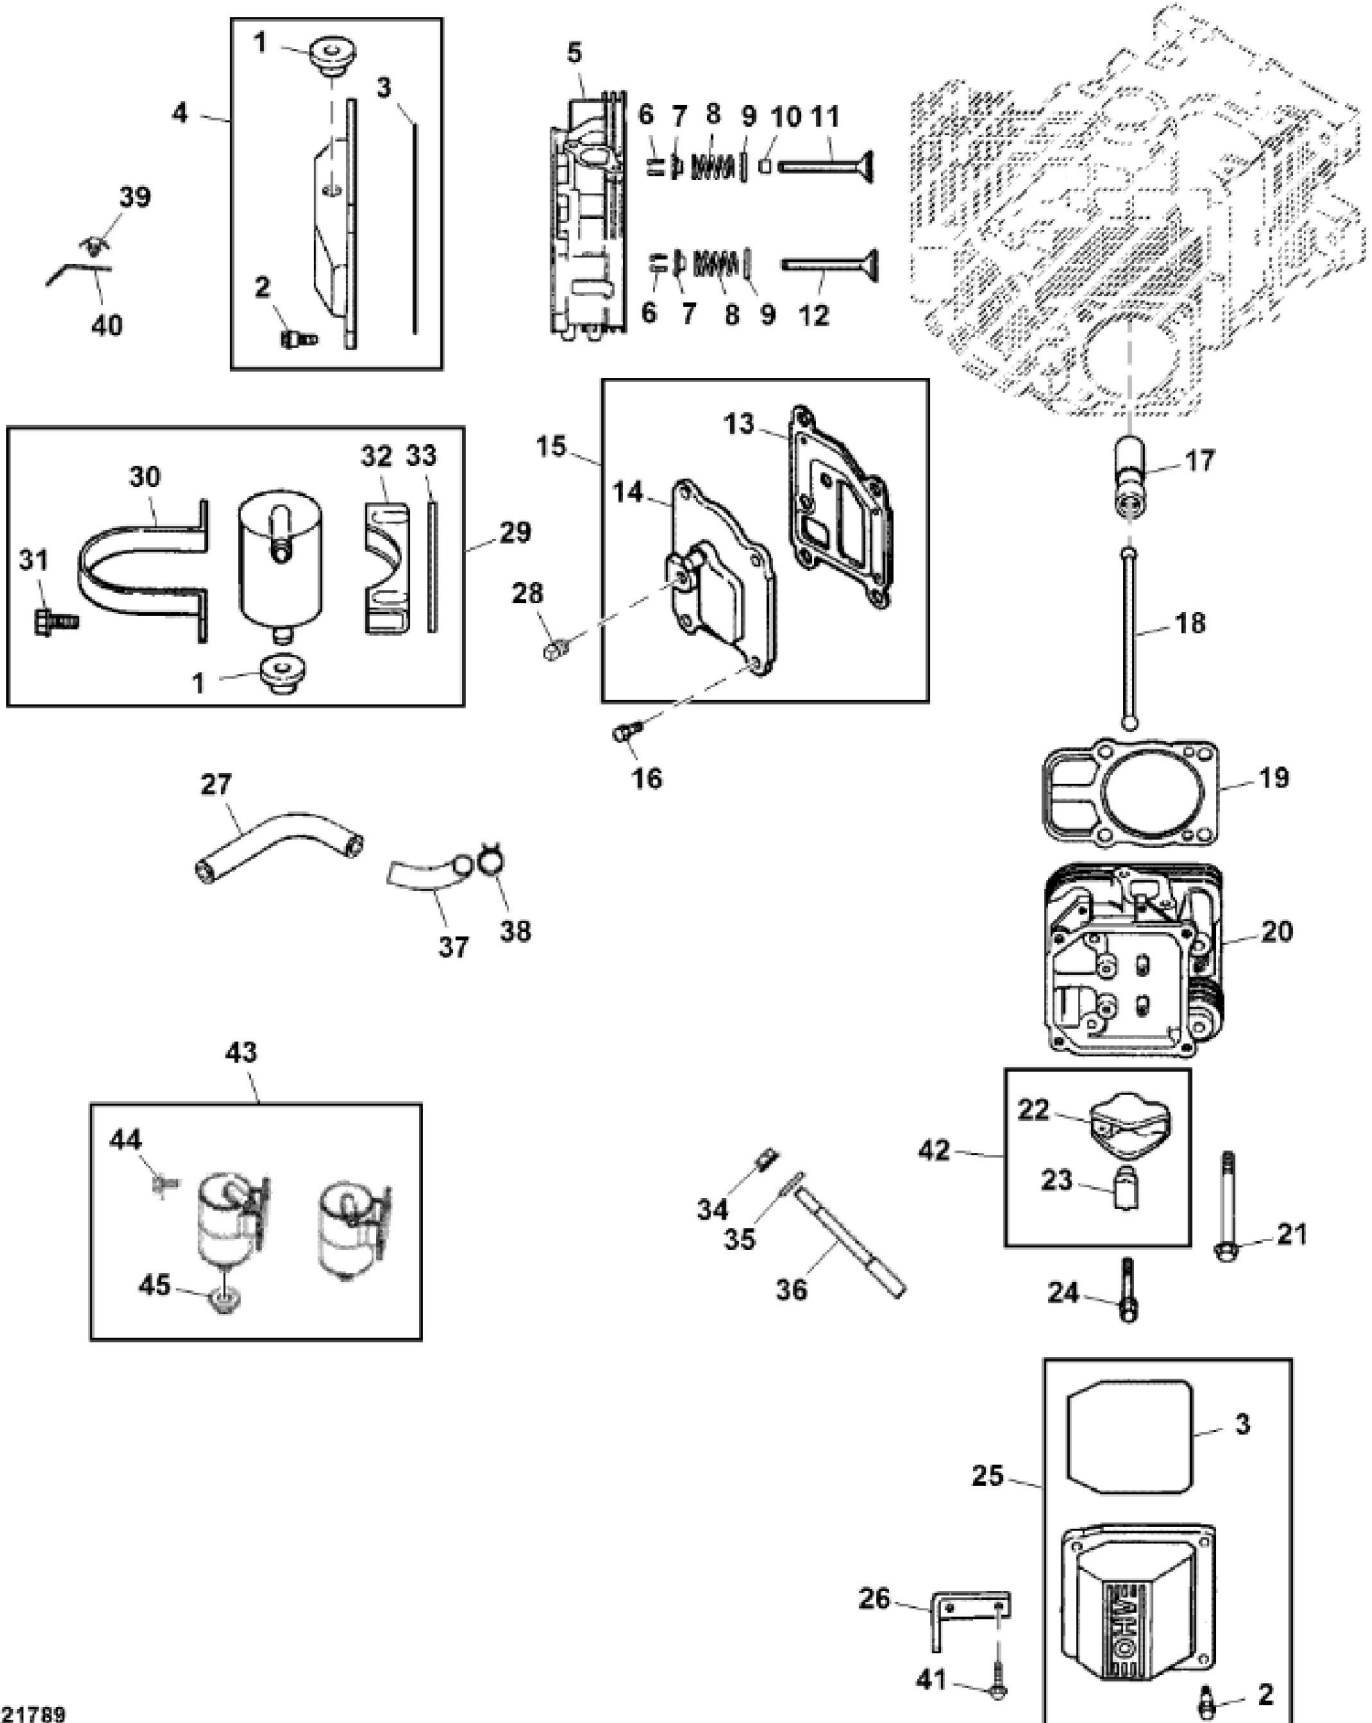

PU20095

KEY	PART NO.	PART NAME	QTY	REMARKS	
1	MIA12253	GASOLINE ENGINE	1	MARKED PS-ECV740-3019; ORDER MIA13021	
1	MIA13021	GASOLINE ENGINE	1	MARKED PS-ECV-740-3042	
2	21H1316	SCREW	2	0.190" X 1/2"	

KEY	PART NO.	PART NAME	QTY	REMARKS	
1	M148338	GROMMET	1	Rubber	
2	M132402	SCREW	4	B	
3	MIU11443	O-RING	1	B	
4	AM134352	O-RING KIT	1	RH, W/ Breather	
5	MIA12198	CYLINDER HEAD	1	USE WITH MIA12253	
5	MIA12797	CYLINDER HEAD	1	USE WITH MIA13021	
6	AM107043	RETAINER	4	D, 2 Per Set	
7	M92203	CAP	4	D, Valve Spring	
8	M132352	SPRING	4	D, Valve	
9	M43123	RETAINER	4	D, Upper Spring	
10	MIU14137	SEAL	2	D, Valve Band	
11	M132353	INTAKE VALVE	2	D, Standard, Intake	
11	M132354	INTAKE VALVE	2	0.25 mm (0.10 Inch), D,Intake	
12	M132355	EXHAUST VALVE	2	D,Standard, Exhaust	
12	M132356	EXHAUST VALVE	2	0.25 mm (0.10 Inch), D,Exhaust	
13	MIU12491	GASKET	1	Breather	
14	MIU13277	COVER	1	Breather	
15	AM126260	BREATHER KIT	1		
16	MIU14036	SCREW	4		
17	MIU13278	VALVE LIFTER	4	USE WITH MIA12253; Valve Hydraulic	
17	MIU14140	VALVE LIFTER	4	USE WITH MIA13021	
18	M132357	PUSH ROD	4	D, A , Push	
19	MIU13276	GASKET	2	Cylinder Head Gaskets	
20	MIA12199	CYLINDER HEAD	1	USE WITH MIA12253	
20	MIA12798	CYLINDER HEAD	1	USE WITH MIA13021	
21	19M7811	SCREW	8	M10 X 90	
22	M131133	ROCKER ARM	4	D, A, Rocker	
23	MIU11263	PIVOT	4	D, A, Rocker Arm	
24	M120564	SCREW	4		
25	AM134290	COVER KIT	1	Includes Marked B, Valve Cover	
26	MIU12948	STRAP	1	Lifting	
27	MIU13212	BREATHER	1	Breather	
28	15H558	PIPE PLUG	1	1/8"	
29	AM126265	SEPARATOR KIT	1	ORDER MIA12725; Breather Separator	
30	M134912	STRAP	1	ORDER MIA12725	