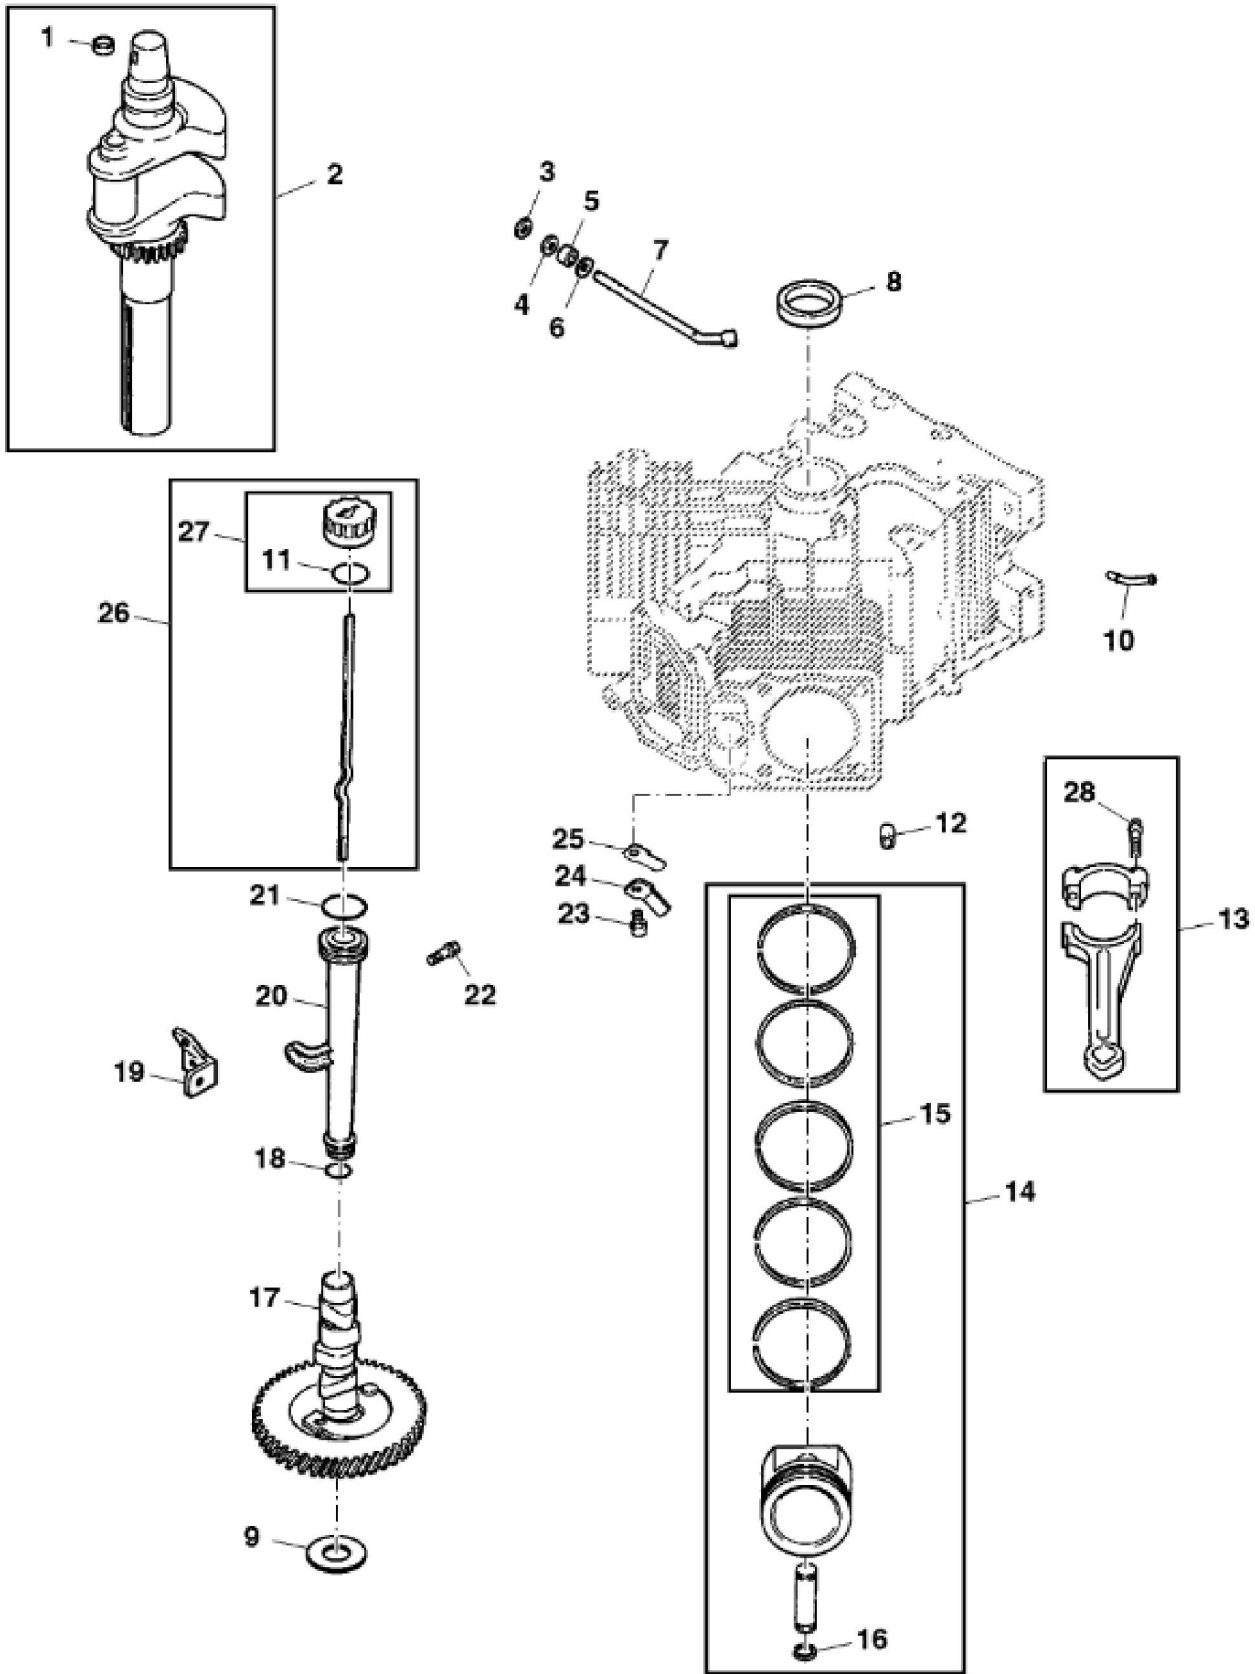

KEY	PART NO.	PART NAME	QTY	REMARKS
31	MIU14033	SCREW	2	
32	M134913	BRACKET	1	
33	M134914	SPACER	1	
34	14M7298	FLANGE NUT	4	M8
35	M143943	WASHER	8	
36	M143942	STUD	8	
37	MIU11933	SLEEVE	1	
38	MIU13214	HOSE CLAMP	1	
39	MIU13213	CLIP	1	
40	MIU13211	BRACKET	1	
41	37M7091	SCREW	1	M6 X 25, Oxygen Sensor
42	AM125389	VALVE TRAIN KIT	1	Valve Train, Includes Parts Marked A
43	MIA12725	SEPARATOR KIT	1	Breather Separator
44	MIU12950	SCREW	2	
45	MIU13209	GROMMET	1	
46	MIA10892	CYLINDER KIT	1	(Not Illustrated) Includes Parts Marked D
47	MIU14032	SCREW	1	(Not Illustrated)
48	MIU14027	SCREW	1	(Not Illustrated)
49	MIU11303	LABEL	2	(Not Illustrated) Nameplate