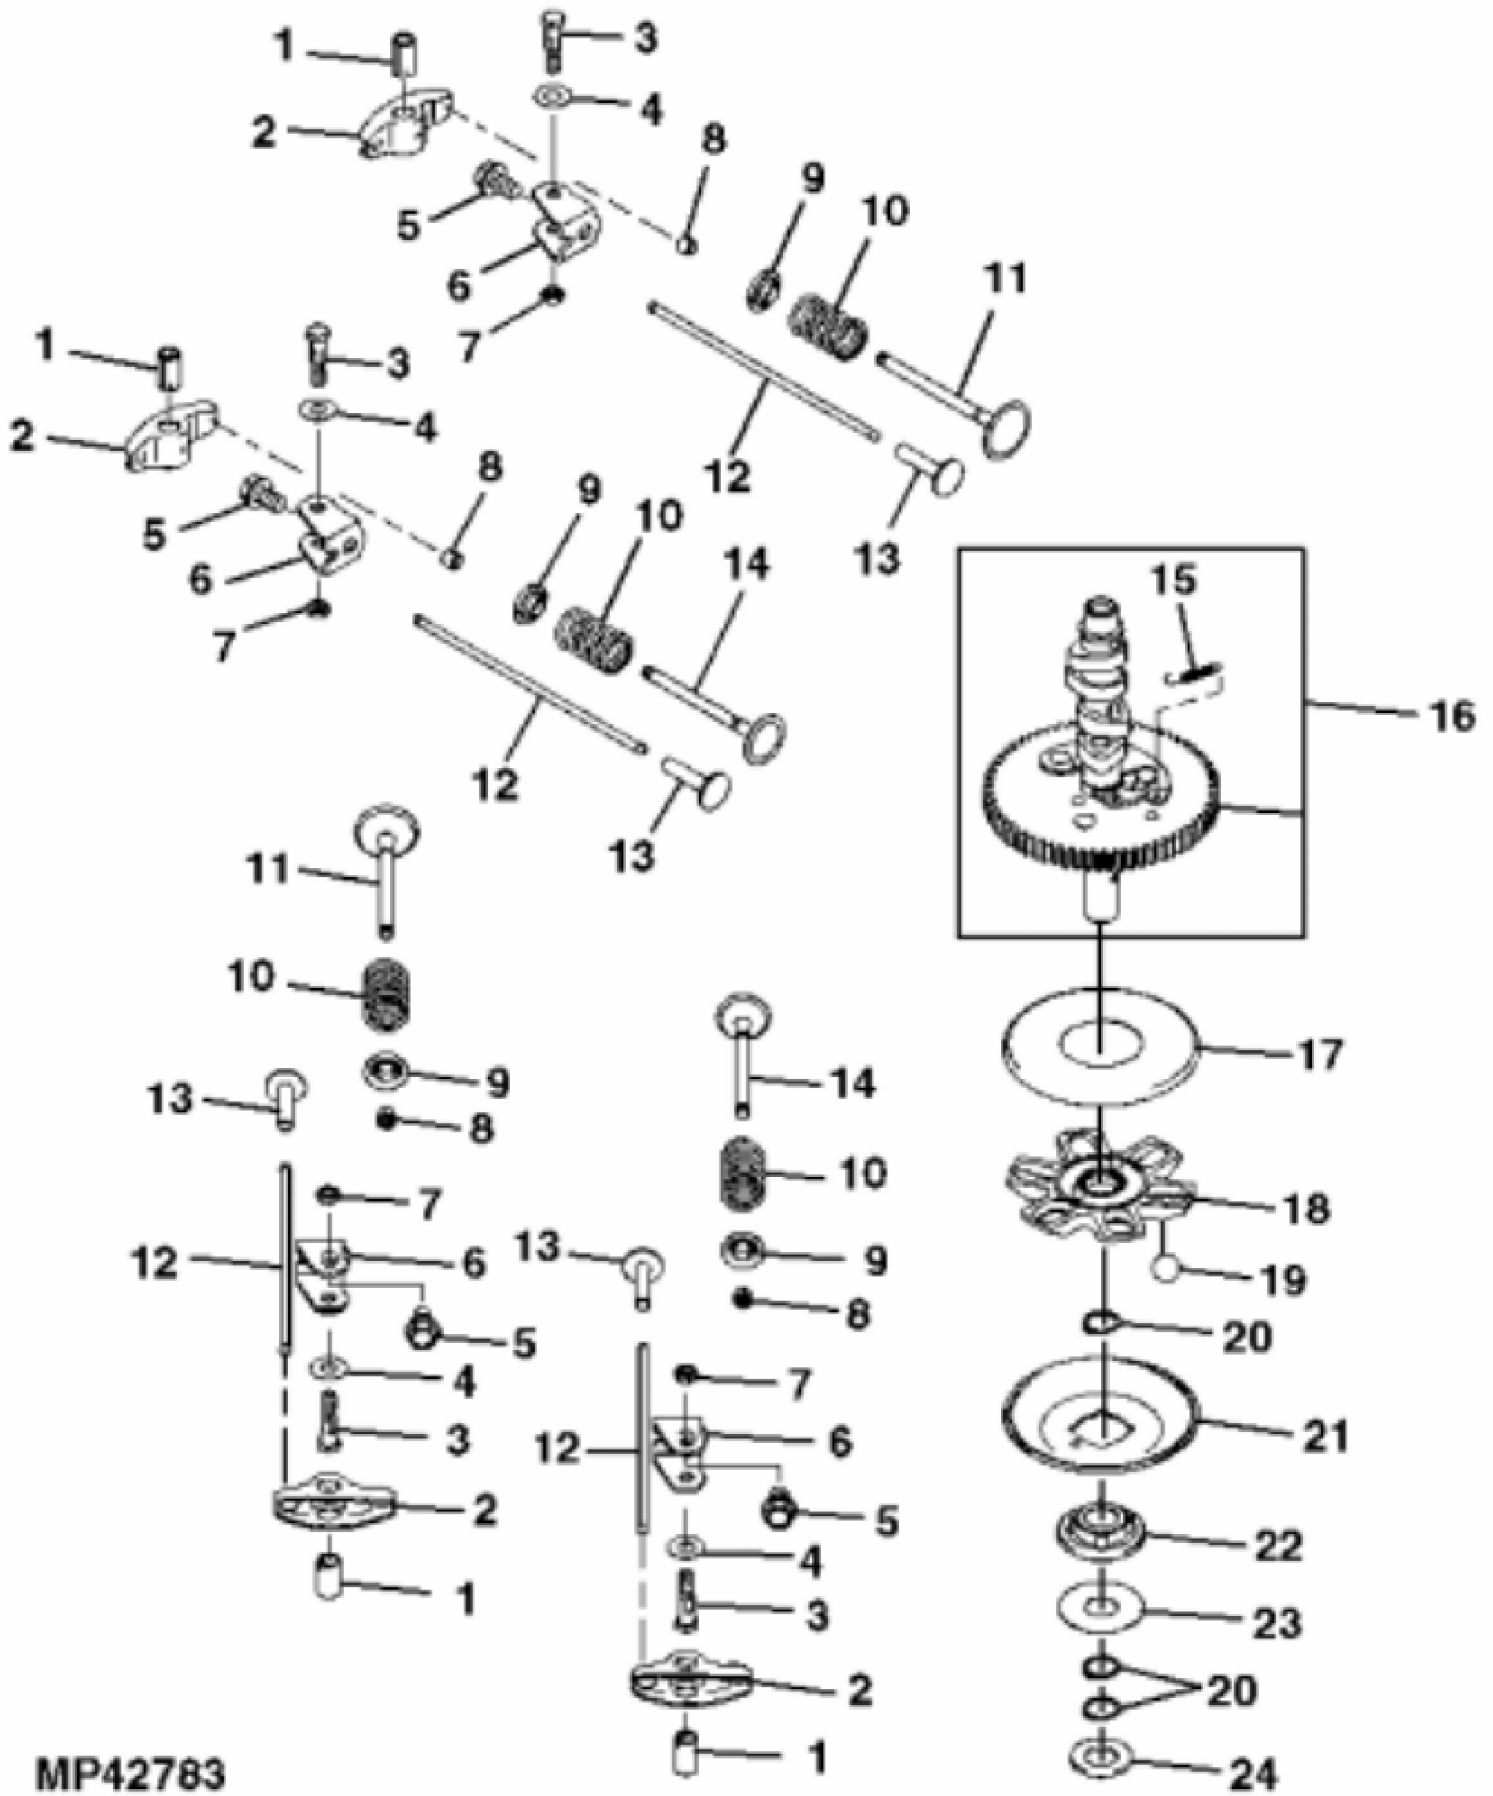

PU10059

KEY	PART NO.	PART NAME	QTY	REMARKS	
1	MIA13137	GASOLINE ENGINE	1	Gas, MARKED FS600V-BS28R; SUB FOR MIA12643	

KEY	PART NO.	PART NAME	QTY	REMARKS
1	MIU11325	BOLT	7	
2	MIU12397	COVER	1	Breather
3	MIU12395	GASKET	1	Breather
4	MIU12398	PIPE	1	
5	21M7244	SCREW	1	M4 X 8
6	MIU13821	PLATE	1	
7	MIU11769	VALVE	1	Breather
8	M149281	SEAL	1	
9	19M7863	SCREW	10	M6 X 25
10	MIU13778	CASE	1	
11	MIU12394	GASKET	2	Rocker Case
12	M138389	SEAL	4	
13	19M7803	SCREW	6	M8 X 70
14	19M8319	SCREW	14	M8 X 50
15	MIU12516	CYLINDER HEAD	1	
16	MIU12515	GASKET	2	
17	M74252	PIN	6	
18	MIU11949	BOLT	4	
19	MIU14499	COVER	1	SUB FOR MIU13779; Rocker
20	MIU13780	HOOK	1	Lift
21	MIU12517	CYLINDER HEAD	1	
22	MIU14001	PLUG	1	
23	M123645	DRAIN PLUG	1	
24	MIU12400	SEAL	1	
25	MIU12401	PLUG	1	
26	M151774	SEAL	1	
27	MIA12753	CRANKCASE	1	INCLUDES MIU14001, MIU12401, M123645
28	MIU14507	PIPE	3	SUB FOR MIU11770
29	M76104	O-RING	2	
30	MIU13767	ADAPTER FITTING	1	USE WITH MIA12356
31	MIA12356	CRANKCASE	1	
32	TCU39256	CAP SCREW	4	9.525 X 31.750 mm, Engine mounting

KEY	PART NO.	PART NAME	QTY	REMARKS	
1	MIU12521	PISTON RING KIT	2	STD	
2	M138398	SNAP RING	4		
3	M138397	PISTON PIN	2		
4	MIU12518	PISTON	2	STD	
5	MIA11690	CONNECTING ROD	2		
6	M146763	BOLT	2		
7	MIA11980	CRANKSHAFT	1	ORDER MIU14401	
7	MIU14401	CRANKSHAFT	1		