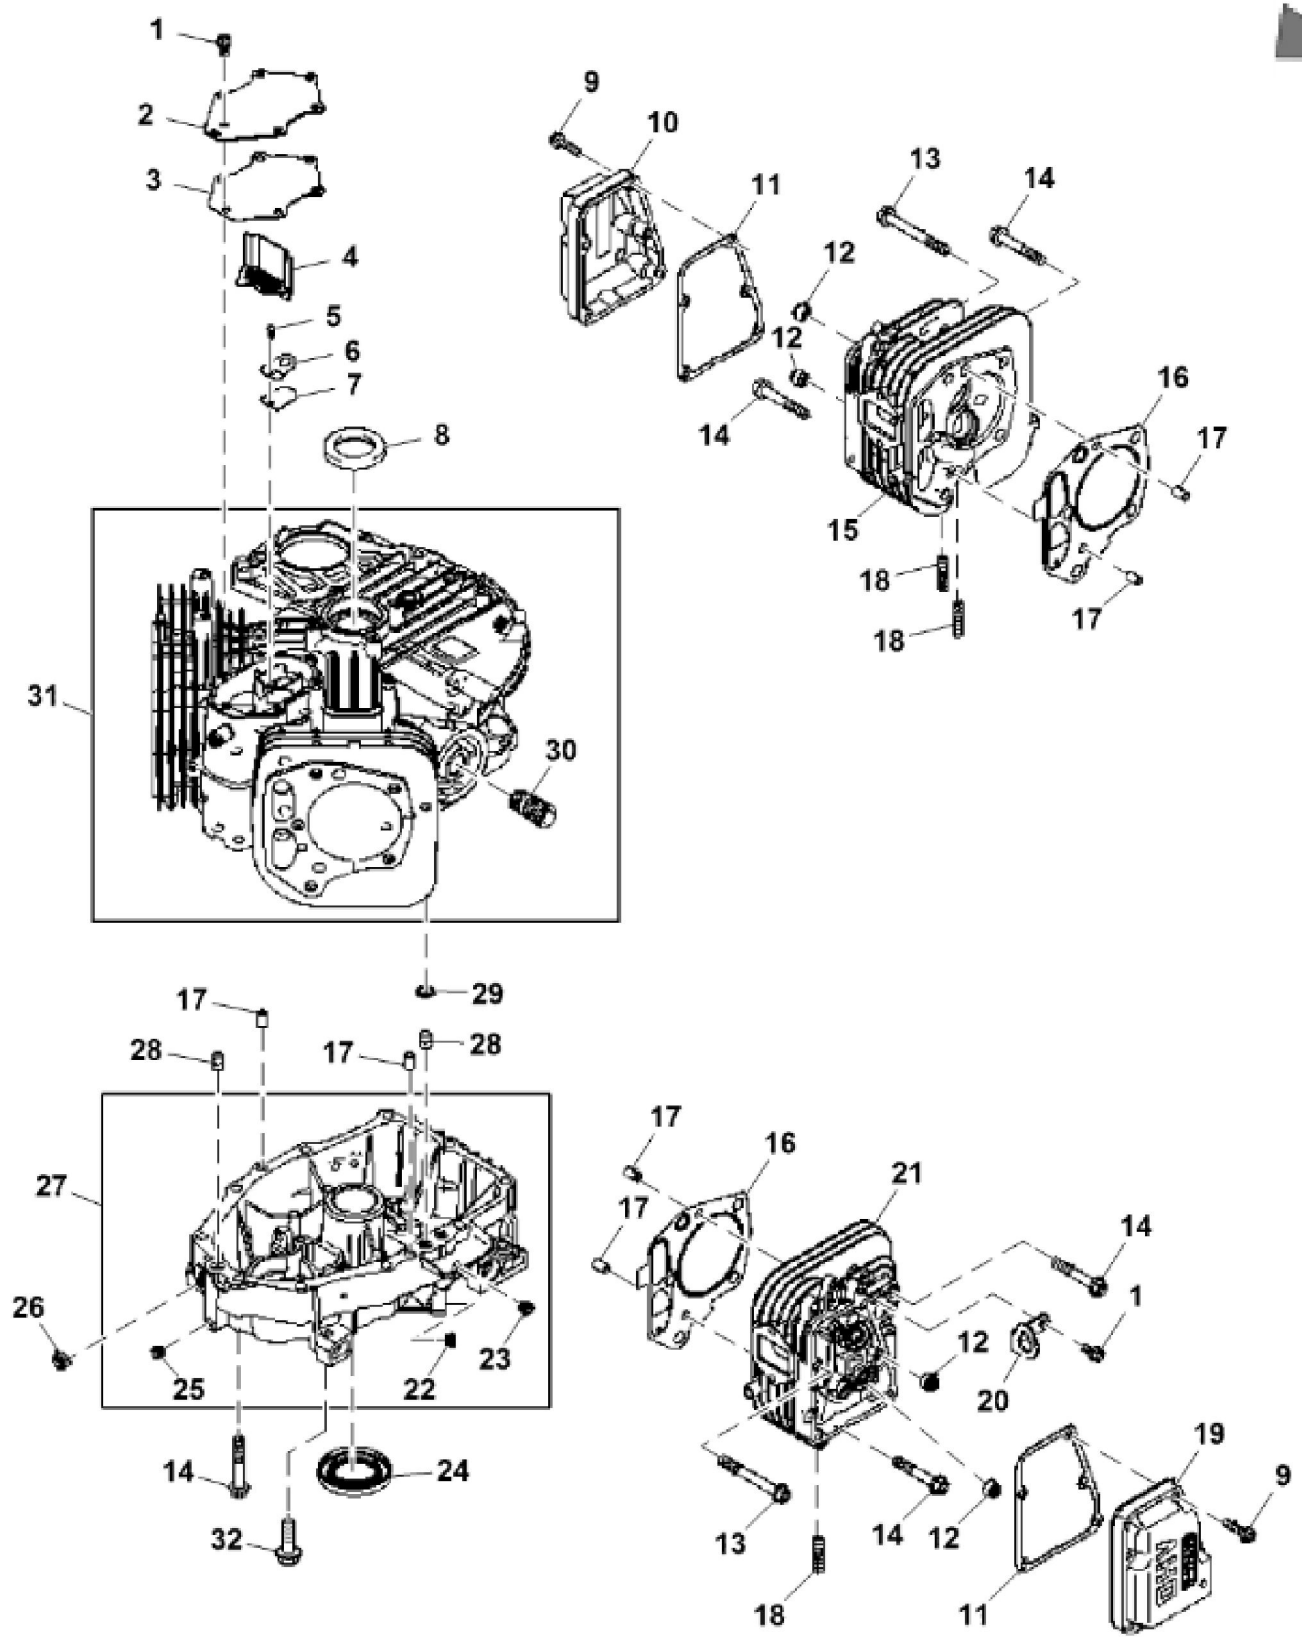

PU10059

KEY	PART NO.	PART NAME	QTY	REMARKS	
1	MIA13137	GASOLINE ENGINE	1	Gas, MARKED FS600V-BS28R; SUB FOR MIA12643	

KEY	PART NO.	PART NAME	QTY	REMARKS
1	MIU11325	BOLT	7	
2	MIU12397	COVER	1	Breather
3	MIU12395	GASKET	1	Breather
4	MIU12398	PIPE	1	
5	21M7244	SCREW	1	M4 X 8
6	MIU13821	PLATE	1	
7	MIU11769	VALVE	1	Breather
8	M149281	SEAL	1	
9	19M7863	SCREW	10	M6 X 25
10	MIU13778	CASE	1	
11	MIU12394	GASKET	2	Rocker Case
12	M138389	SEAL	4	
13	19M7803	SCREW	6	M8 X 70
14	19M8319	SCREW	14	M8 X 50
15	MIU12516	CYLINDER HEAD	1	
16	MIU12515	GASKET	2	
17	M74252	PIN	6	
18	MIU11949	BOLT	4	
19	MIU14499	COVER	1	SUB FOR MIU13779; Rocker
20	MIU13780	HOOK	1	Lift
21	MIU12517	CYLINDER HEAD	1	
22	MIU14001	PLUG	1	
23	M123645	DRAIN PLUG	1	
24	MIU12400	SEAL	1	
25	MIU12401	PLUG	1	
26	M151774	SEAL	1	
27	MIA12753	CRANKCASE	1	INCLUDES MIU14001, MIU12401, M123645
28	MIU14507	PIPE	3	SUB FOR MIU11770
29	M76104	O-RING	2	
30	MIU13767	ADAPTER FITTING	1	USE WITH MIA12356
31	MIA12356	CRANKCASE	1	
32	TCU39256	CAP SCREW	4	9.525 X 31.750 mm, Engine mounting

KEY	PART NO.	PART NAME	QTY	REMARKS	
1	MIU12521	PISTON RING KIT	2	STD	
2	M138398	SNAP RING	4		
3	M138397	PISTON PIN	2		
4	MIU12518	PISTON	2	STD	
5	MIA11690	CONNECTING ROD	2		
6	M146763	BOLT	2		
7	MIA11980	CRANKSHAFT	1	ORDER MIU14401	
7	MIU14401	CRANKSHAFT	1		