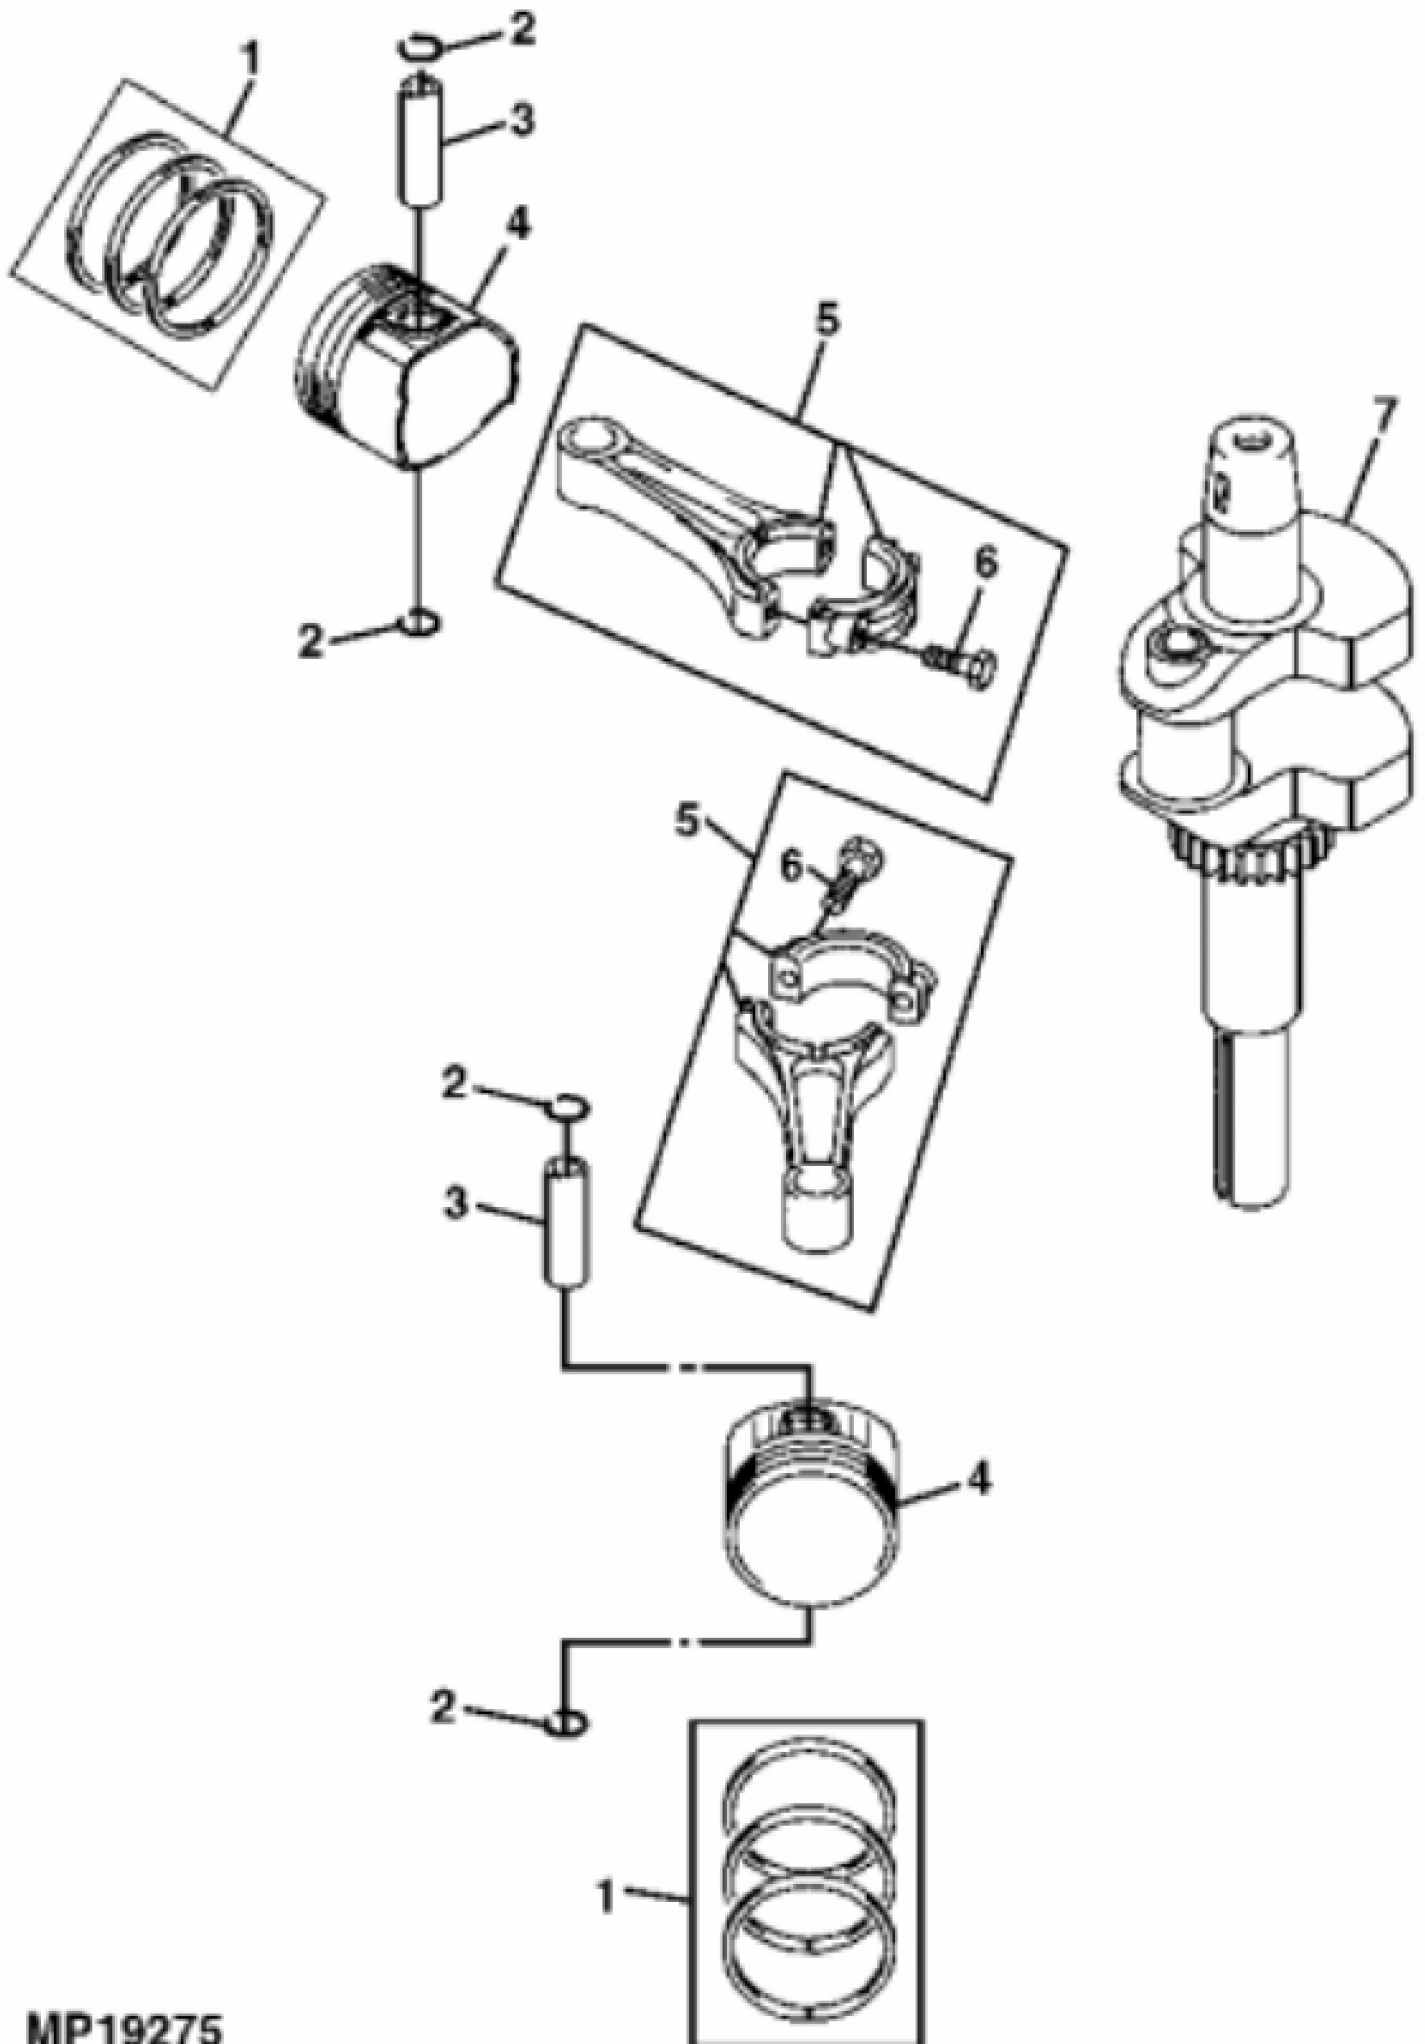

PU10059

KEY	PART NO.	PART NAME	QTY	REMARKS	
1	MIA13137	GASOLINE ENGINE	1	Gas, MARKED FS600V-BS28R; SUB FOR MIA12643	

KEY	PART NO.	PART NAME	QTY	REMARKS
1	MIU11325	BOLT	7	
2	MIU12397	COVER	1	Breather
3	MIU12395	GASKET	1	Breather
4	MIU12398	PIPE	1	
5	21M7244	SCREW	1	M4 X 8
6	MIU13821	PLATE	1	
7	MIU11769	VALVE	1	Breather
8	M149281	SEAL	1	
9	19M7863	SCREW	10	M6 X 25
10	MIU13778	CASE	1	
11	MIU12394	GASKET	2	Rocker Case
12	M138389	SEAL	4	
13	19M7803	SCREW	6	M8 X 70
14	19M8319	SCREW	14	M8 X 50
15	MIU12516	CYLINDER HEAD	1	
16	MIU12515	GASKET	2	
17	M74252	PIN	6	
18	MIU11949	BOLT	4	
19	MIU14499	COVER	1	SUB FOR MIU13779; Rocker
20	MIU13780	HOOK	1	Lift
21	MIU12517	CYLINDER HEAD	1	
22	MIU14001	PLUG	1	
23	M123645	DRAIN PLUG	1	
24	MIU12400	SEAL	1	
25	MIU12401	PLUG	1	
26	M151774	SEAL	1	
27	MIA12753	CRANKCASE	1	INCLUDES MIU14001, MIU12401, M123645
28	MIU14507	PIPE	3	SUB FOR MIU11770
29	M76104	O-RING	2	
30	MIU13767	ADAPTER FITTING	1	USE WITH MIA12356
31	MIA12356	CRANKCASE	1	
32	TCU39256	CAP SCREW	4	9.525 X 31.750 mm, Engine mounting

KEY	PART NO.	PART NAME	QTY	REMARKS	
1	MIU12521	PISTON RING KIT	2	STD	
2	M138398	SNAP RING	4		
3	M138397	PISTON PIN	2		
4	MIU12518	PISTON	2	STD	
5	MIA11690	CONNECTING ROD	2		
6	M146763	BOLT	2		
7	MIA11980	CRANKSHAFT	1	ORDER MIU14401	
7	MIU14401	CRANKSHAFT	1		