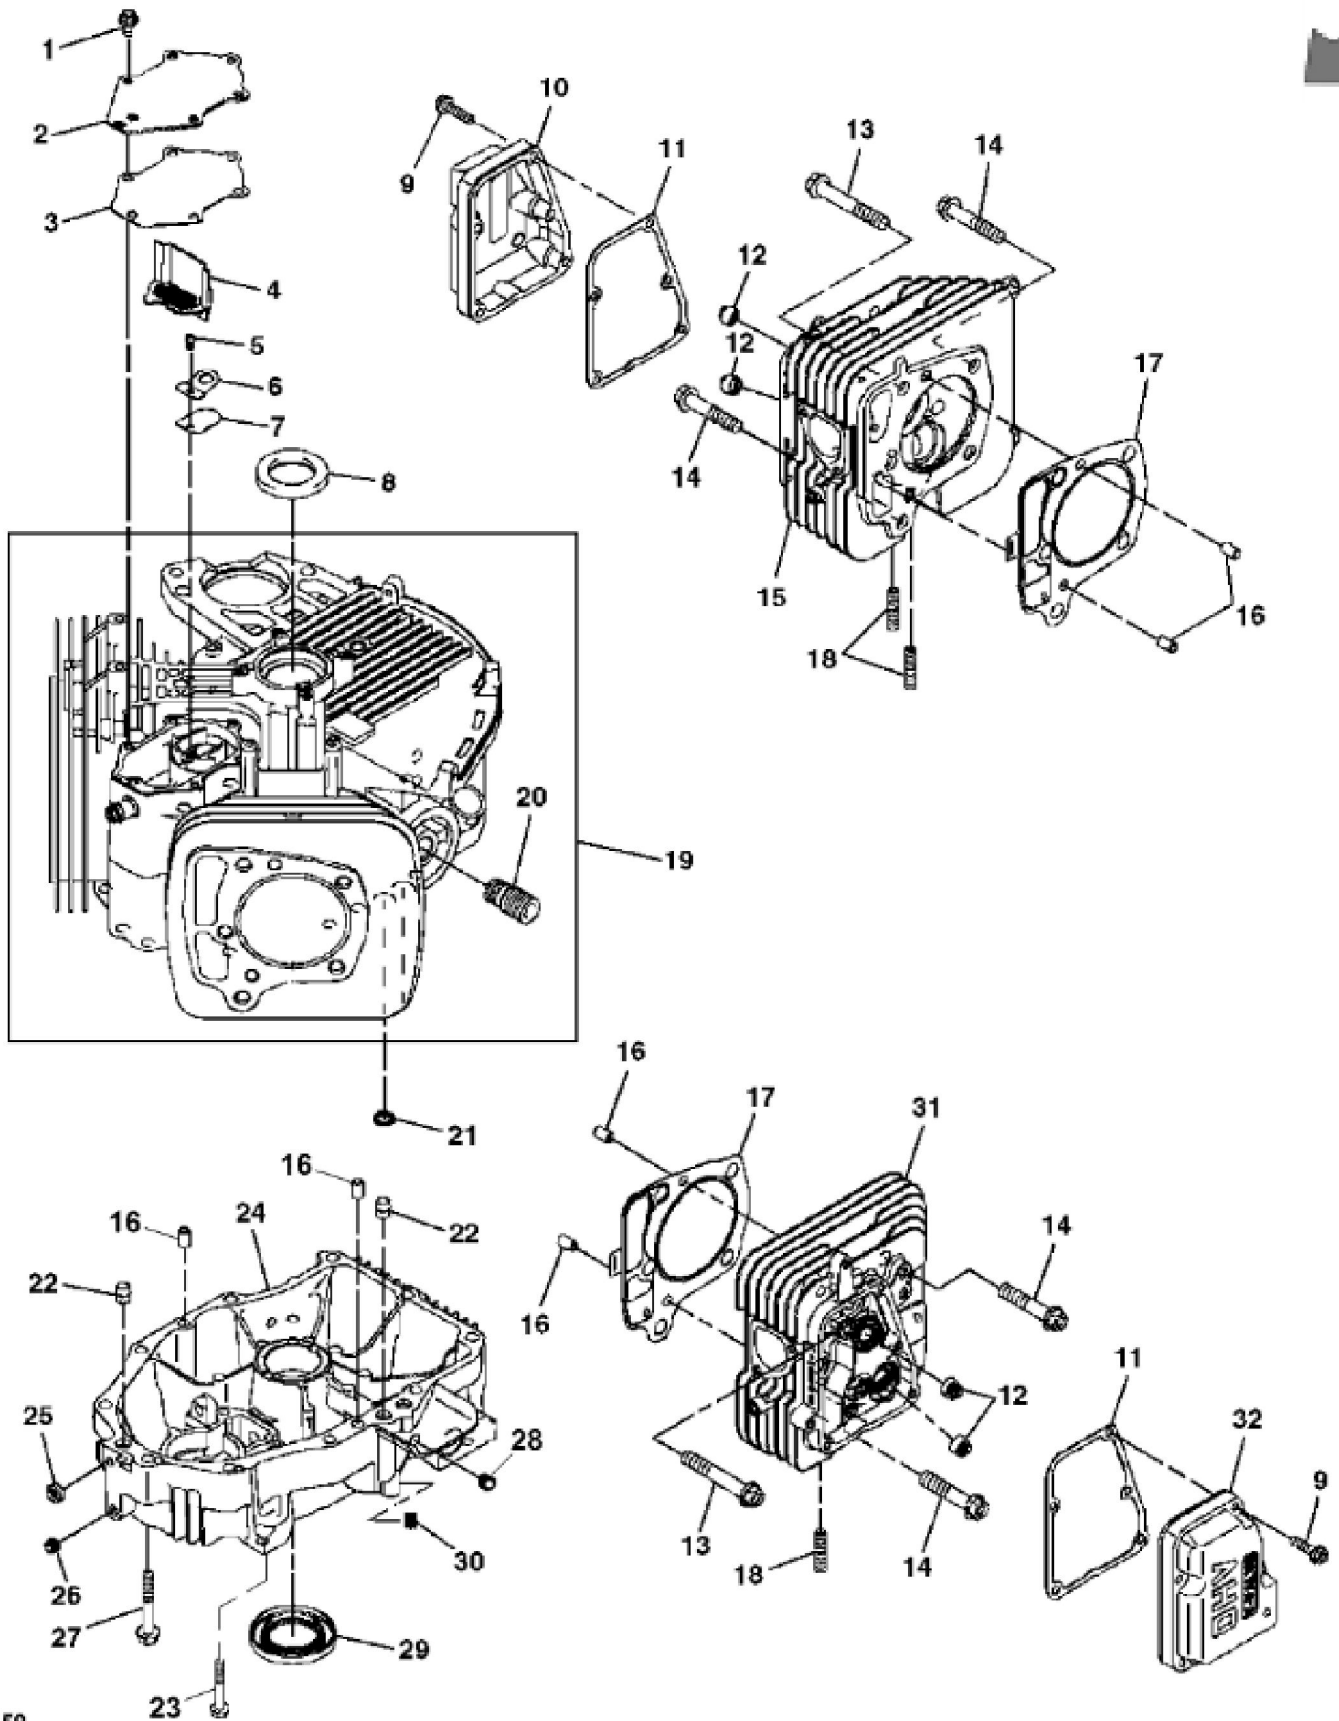

PU17481

KEY	PART NO.	PART NAME	QTY	REMARKS	
1	MIA12629	GASOLINE ENGINE	1	Gas, MARKED FX691V-ES16R	
2	TCU35711	LABEL	1	Engine FX691V	

KEY	PART NO.	PART NAME	QTY	REMARKS
1	MIU11325	BOLT	6	
2	MIU12397	COVER	1	Breather
3	MIU12395	GASKET	1	
4	MIU12398	PIPE	1	Breather
5	21M7244	SCREW	1	M4 X 8
6	MIU13821	PLATE	1	Breather
7	MIU11769	VALVE	1	Breather
8	M149281	SEAL	1	
9	19M7863	SCREW	10	M6 X 25
10	MIU13778	CASE	1	Rocker
11	MIU12394	GASKET	2	
12	M138389	SEAL	4	
13	MIU12209	BOLT	6	
14	MIU11776	BOLT	4	M10 X 50
15	MIU12390	CYLINDER HEAD	1	No. 1
16	M74252	PIN	6	
17	MIU12396	GASKET	2	
18	MIU11949	BOLT	4	
19	MIA12337	CRANKCASE	1	
20	MIU13767	ADAPTER FITTING	1	
21	M76104	O-RING	2	
22	MIU14507	PIPE	3	SUB FORMIU11770
23	19H3693	SCREW	4	3/8" X 1-1/4", SUB FOR TCU39256; Engine mounting
24	MIA12754	CRANKCASE	1	INCLUDES (1) MIU12401, (1) M123645 and (2) MIU14001; Crankcase Cover Kit
25	M151774	SEAL	1	
26	MIU12401	PLUG	1	
27	19M8319	SCREW	10	M8 X 50
28	M123645	DRAIN PLUG	1	
29	MIU12400	SEAL	1	
30	MIU14001	PLUG	2	
31	MIU12391	CYLINDER HEAD	1	No. 2
32	MIU14499	COVER	1	SUB FOR MIU13779; Rocker

KEY	PART NO.	PART NAME	QTY	REMARKS	
1	MIU12403	PISTON	2		
1	MIU12407	PISTON RING	AR		
2	MIU13270	PISTON PIN	2		
3	MIU12405	PISTON RING	2		
3	MIU12406	PISTON RING	AR		
4	M146763	BOLT	4	Connecting Rod	
5	MIU12492	CRANKSHAFT	1		
6	MIA11615	CONNECTING ROD	2		
7	MIU12408	SNAP RING	4		