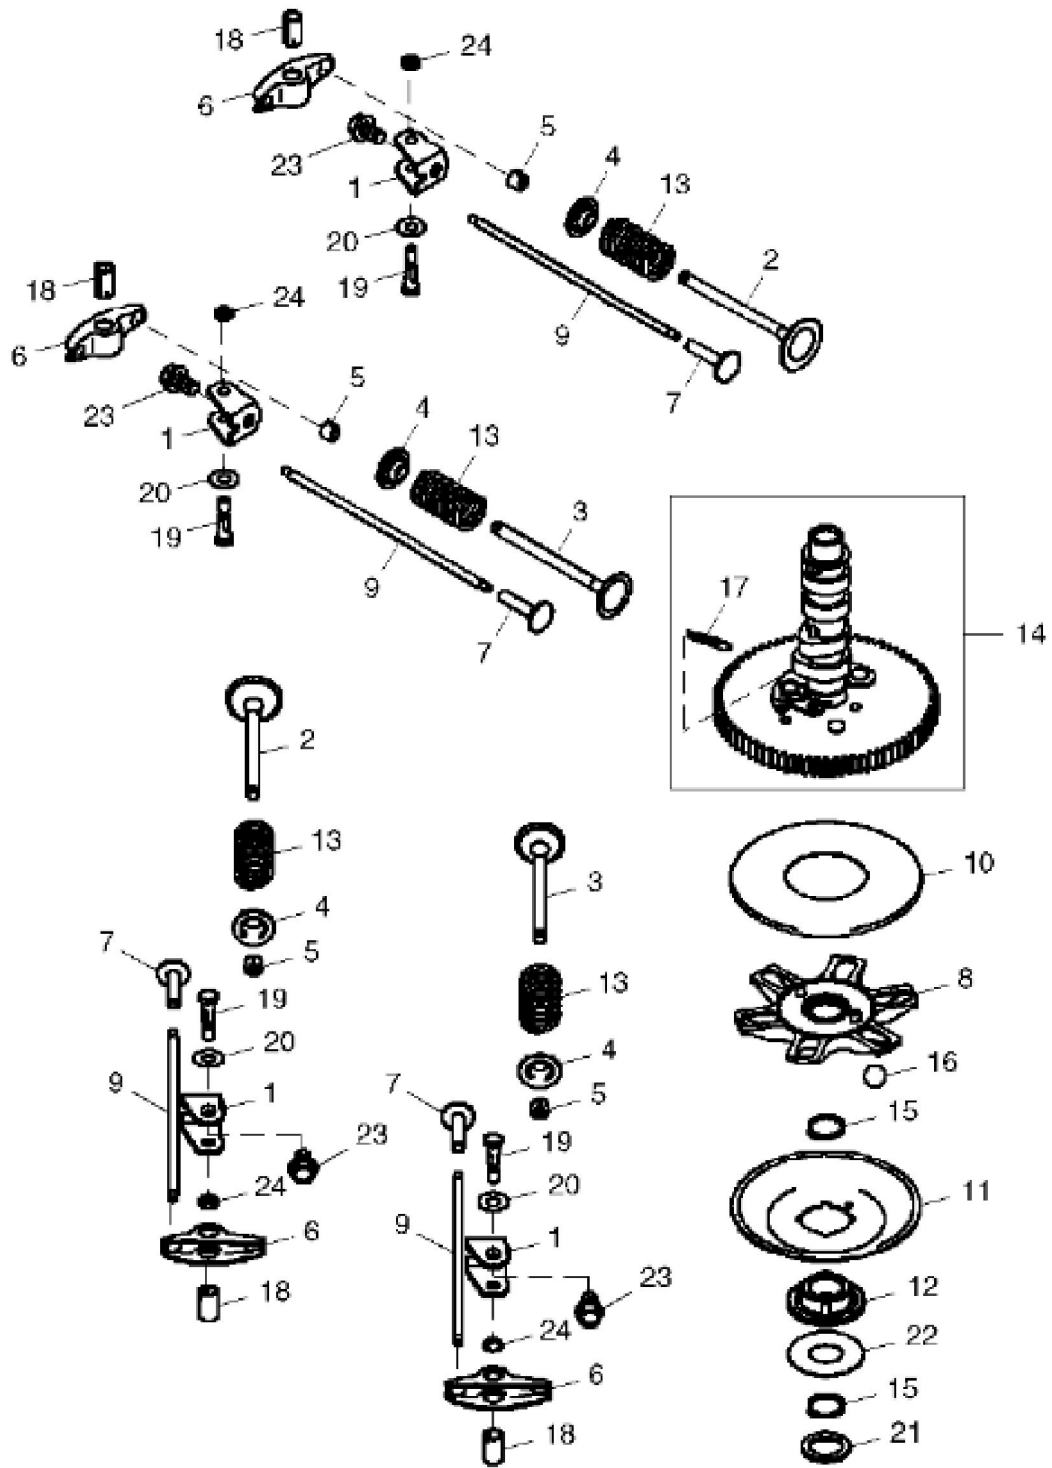

PU17481

KEY	PART NO.	PART NAME	QTY	REMARKS	
1	MIA12629	GASOLINE ENGINE	1	Gas, MARKED FX691V-ES16R	
2	TCU35711	LABEL	1	Engine FX691V	

KEY	PART NO.	PART NAME	QTY	REMARKS
1	MIU11325	BOLT	6	
2	MIU12397	COVER	1	Breather
3	MIU12395	GASKET	1	
4	MIU12398	PIPE	1	Breather
5	21M7244	SCREW	1	M4 X 8
6	MIU13821	PLATE	1	Breather
7	MIU11769	VALVE	1	Breather
8	M149281	SEAL	1	
9	19M7863	SCREW	10	M6 X 25
10	MIU13778	CASE	1	Rocker
11	MIU12394	GASKET	2	
12	M138389	SEAL	4	
13	MIU12209	BOLT	6	
14	MIU11776	BOLT	4	M10 X 50
15	MIU12390	CYLINDER HEAD	1	No. 1
16	M74252	PIN	6	
17	MIU12396	GASKET	2	
18	MIU11949	BOLT	4	
19	MIA12337	CRANKCASE	1	
20	MIU13767	ADAPTER FITTING	1	
21	M76104	O-RING	2	
22	MIU14507	PIPE	3	SUB FORMIU11770
23	19H3693	SCREW	4	3/8" X 1-1/4", SUB FOR TCU39256; Engine mounting
24	MIA12754	CRANKCASE	1	INCLUDES (1) MIU12401, (1) M123645 and (2) MIU14001; Crankcase Cover Kit
25	M151774	SEAL	1	
26	MIU12401	PLUG	1	
27	19M8319	SCREW	10	M8 X 50
28	M123645	DRAIN PLUG	1	
29	MIU12400	SEAL	1	
30	MIU14001	PLUG	2	
31	MIU12391	CYLINDER HEAD	1	No. 2
32	MIU14499	COVER	1	SUB FOR MIU13779; Rocker

KEY	PART NO.	PART NAME	QTY	REMARKS	
1	MIU12403	PISTON	2		
1	MIU12407	PISTON RING	AR		
2	MIU13270	PISTON PIN	2		
3	MIU12405	PISTON RING	2		
3	MIU12406	PISTON RING	AR		
4	M146763	BOLT	4	Connecting Rod	
5	MIU12492	CRANKSHAFT	1		
6	MIA11615	CONNECTING ROD	2		
7	MIU12408	SNAP RING	4		