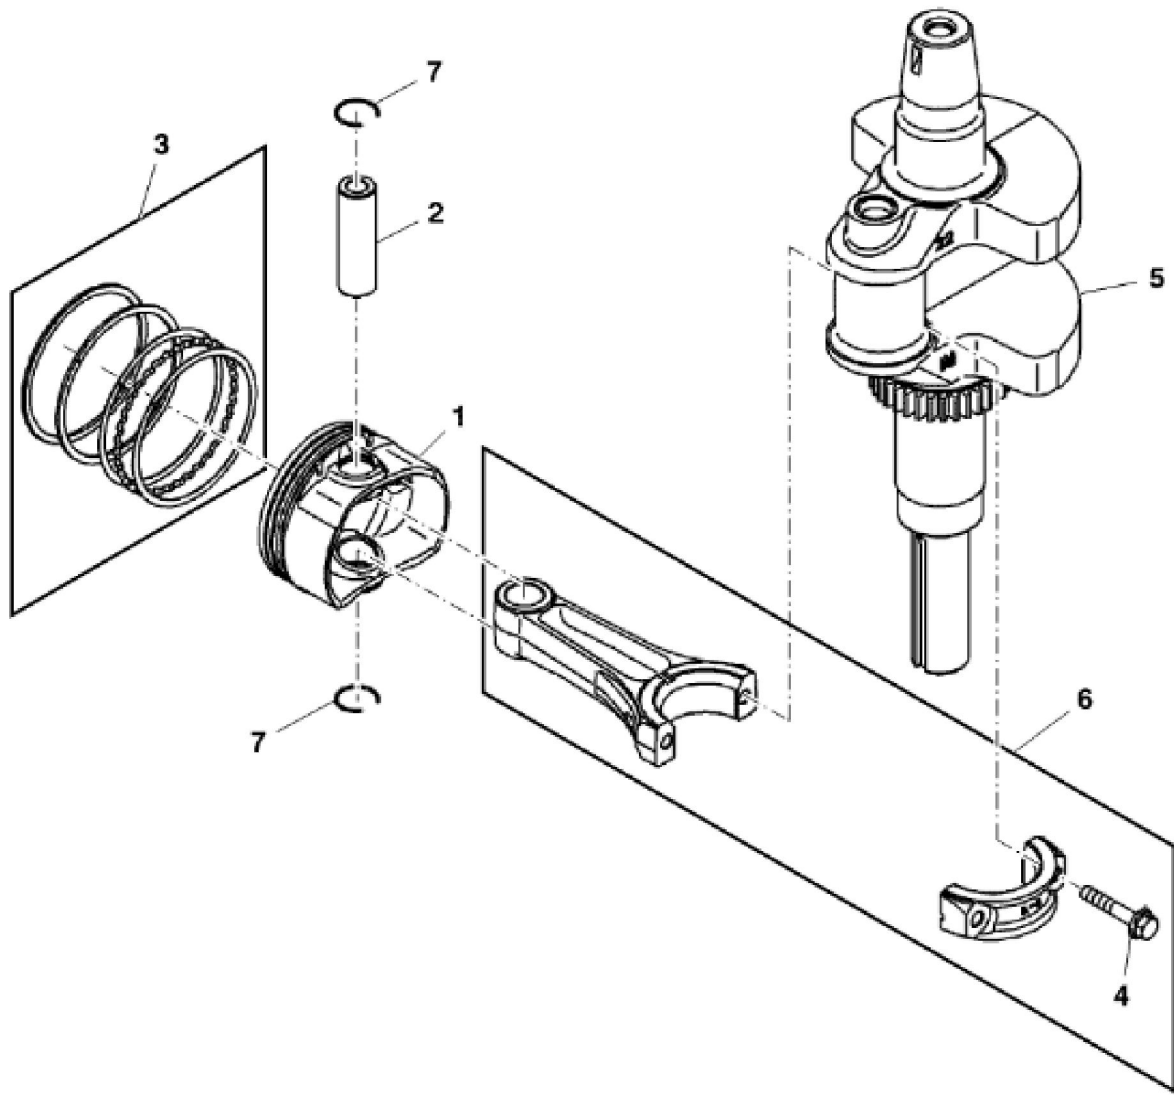

PU17481

KEY	PART NO.	PART NAME	QTY	REMARKS	
1	MIA12629	GASOLINE ENGINE	1	Gas, MARKED FX691V-ES16R	
2	TCU35711	LABEL	1	Engine FX691V	

KEY	PART NO.	PART NAME	QTY	REMARKS
1	MIU11325	BOLT	6	
2	MIU12397	COVER	1	Breather
3	MIU12395	GASKET	1	
4	MIU12398	PIPE	1	Breather
5	21M7244	SCREW	1	M4 X 8
6	MIU13821	PLATE	1	Breather
7	MIU11769	VALVE	1	Breather
8	M149281	SEAL	1	
9	19M7863	SCREW	10	M6 X 25
10	MIU13778	CASE	1	Rocker
11	MIU12394	GASKET	2	
12	M138389	SEAL	4	
13	MIU12209	BOLT	6	
14	MIU11776	BOLT	4	M10 X 50
15	MIU12390	CYLINDER HEAD	1	No. 1
16	M74252	PIN	6	
17	MIU12396	GASKET	2	
18	MIU11949	BOLT	4	
19	MIA12337	CRANKCASE	1	
20	MIU13767	ADAPTER FITTING	1	
21	M76104	O-RING	2	
22	MIU14507	PIPE	3	SUB FORMIU11770
23	19H3693	SCREW	4	3/8" X 1-1/4", SUB FOR TCU39256; Engine mounting
24	MIA12754	CRANKCASE	1	INCLUDES (1) MIU12401, (1) M123645 and (2) MIU14001; Crankcase Cover Kit
25	M151774	SEAL	1	
26	MIU12401	PLUG	1	
27	19M8319	SCREW	10	M8 X 50
28	M123645	DRAIN PLUG	1	
29	MIU12400	SEAL	1	
30	MIU14001	PLUG	2	
31	MIU12391	CYLINDER HEAD	1	No. 2
32	MIU14499	COVER	1	SUB FOR MIU13779; Rocker

KEY	PART NO.	PART NAME	QTY	REMARKS	
1	MIU12403	PISTON	2		
1	MIU12407	PISTON RING	AR		
2	MIU13270	PISTON PIN	2		
3	MIU12405	PISTON RING	2		
3	MIU12406	PISTON RING	AR		
4	M146763	BOLT	4	Connecting Rod	
5	MIU12492	CRANKSHAFT	1		
6	MIA11615	CONNECTING ROD	2		
7	MIU12408	SNAP RING	4		