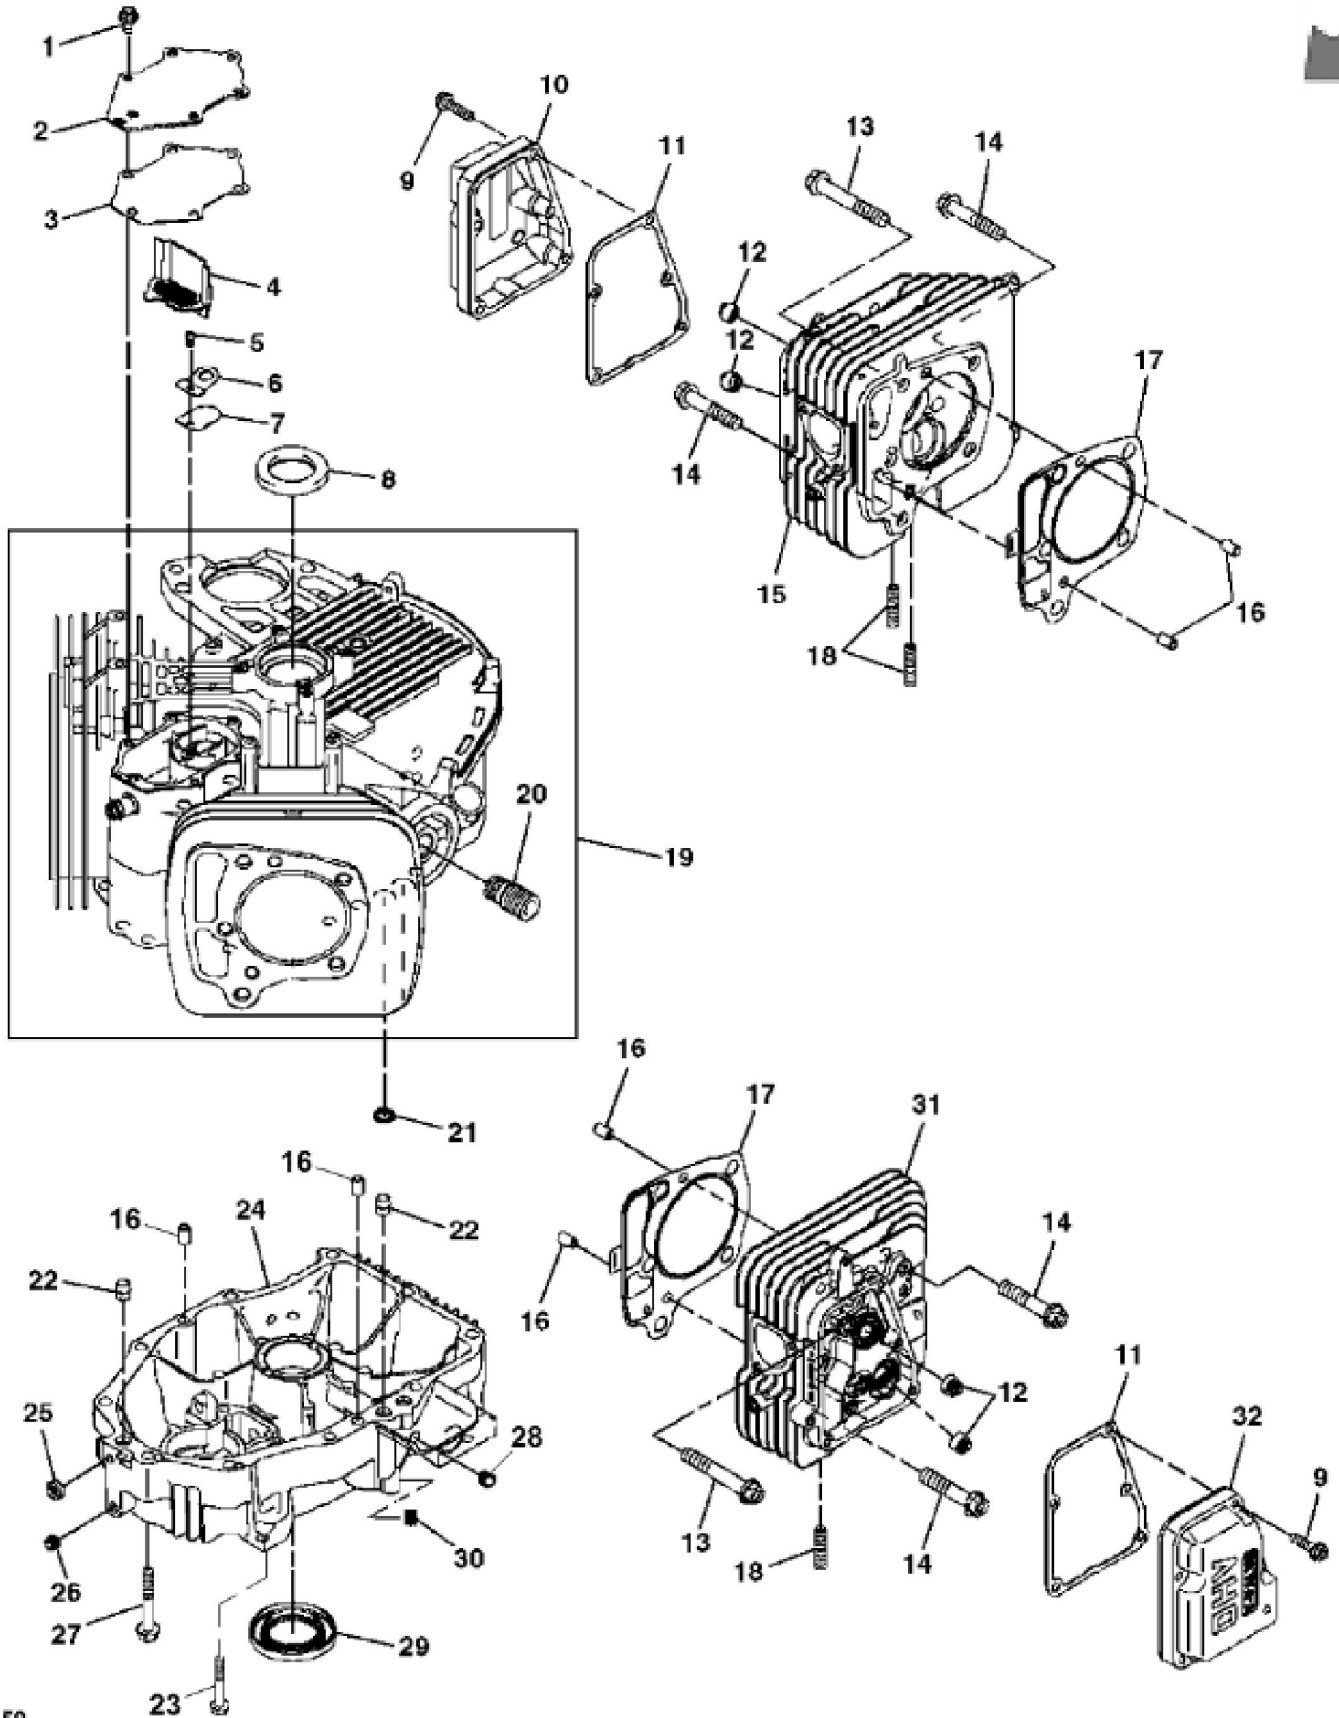

PU17481

KEY	PART NO.	PART NAME	QTY	REMARKS	
1	MIA12629	GASOLINE ENGINE	1	Gas, MARKED FX691V-ES16R	
2	TCU35711	LABEL	1	Engine FX691V	

KEY	PART NO.	PART NAME	QTY	REMARKS
1	MIU11325	BOLT	6	
2	MIU12397	COVER	1	Breather
3	MIU12395	GASKET	1	
4	MIU12398	PIPE	1	Breather
5	21M7244	SCREW	1	M4 X 8
6	MIU13821	PLATE	1	Breather
7	MIU11769	VALVE	1	Breather
8	M149281	SEAL	1	
9	19M7863	SCREW	10	M6 X 25
10	MIU13778	CASE	1	Rocker
11	MIU12394	GASKET	2	
12	M138389	SEAL	4	
13	MIU12209	BOLT	6	
14	MIU11776	BOLT	4	M10 X 50
15	MIU12390	CYLINDER HEAD	1	No. 1
16	M74252	PIN	6	
17	MIU12396	GASKET	2	
18	MIU11949	BOLT	4	
19	MIA12337	CRANKCASE	1	
20	MIU13767	ADAPTER FITTING	1	
21	M76104	O-RING	2	
22	MIU14507	PIPE	3	SUB FORMIU11770
23	19H3693	SCREW	4	3/8" X 1-1/4", SUB FOR TCU39256; Engine mounting
24	MIA12754	CRANKCASE	1	INCLUDES (1) MIU12401, (1) M123645 and (2) MIU14001; Crankcase Cover Kit
25	M151774	SEAL	1	
26	MIU12401	PLUG	1	
27	19M8319	SCREW	10	M8 X 50
28	M123645	DRAIN PLUG	1	
29	MIU12400	SEAL	1	
30	MIU14001	PLUG	2	
31	MIU12391	CYLINDER HEAD	1	No. 2
32	MIU14499	COVER	1	SUB FOR MIU13779; Rocker

KEY	PART NO.	PART NAME	QTY	REMARKS	
1	MIU12403	PISTON	2		
1	MIU12407	PISTON RING	AR		
2	MIU13270	PISTON PIN	2		
3	MIU12405	PISTON RING	2		
3	MIU12406	PISTON RING	AR		
4	M146763	BOLT	4	Connecting Rod	
5	MIU12492	CRANKSHAFT	1		
6	MIA11615	CONNECTING ROD	2		
7	MIU12408	SNAP RING	4		