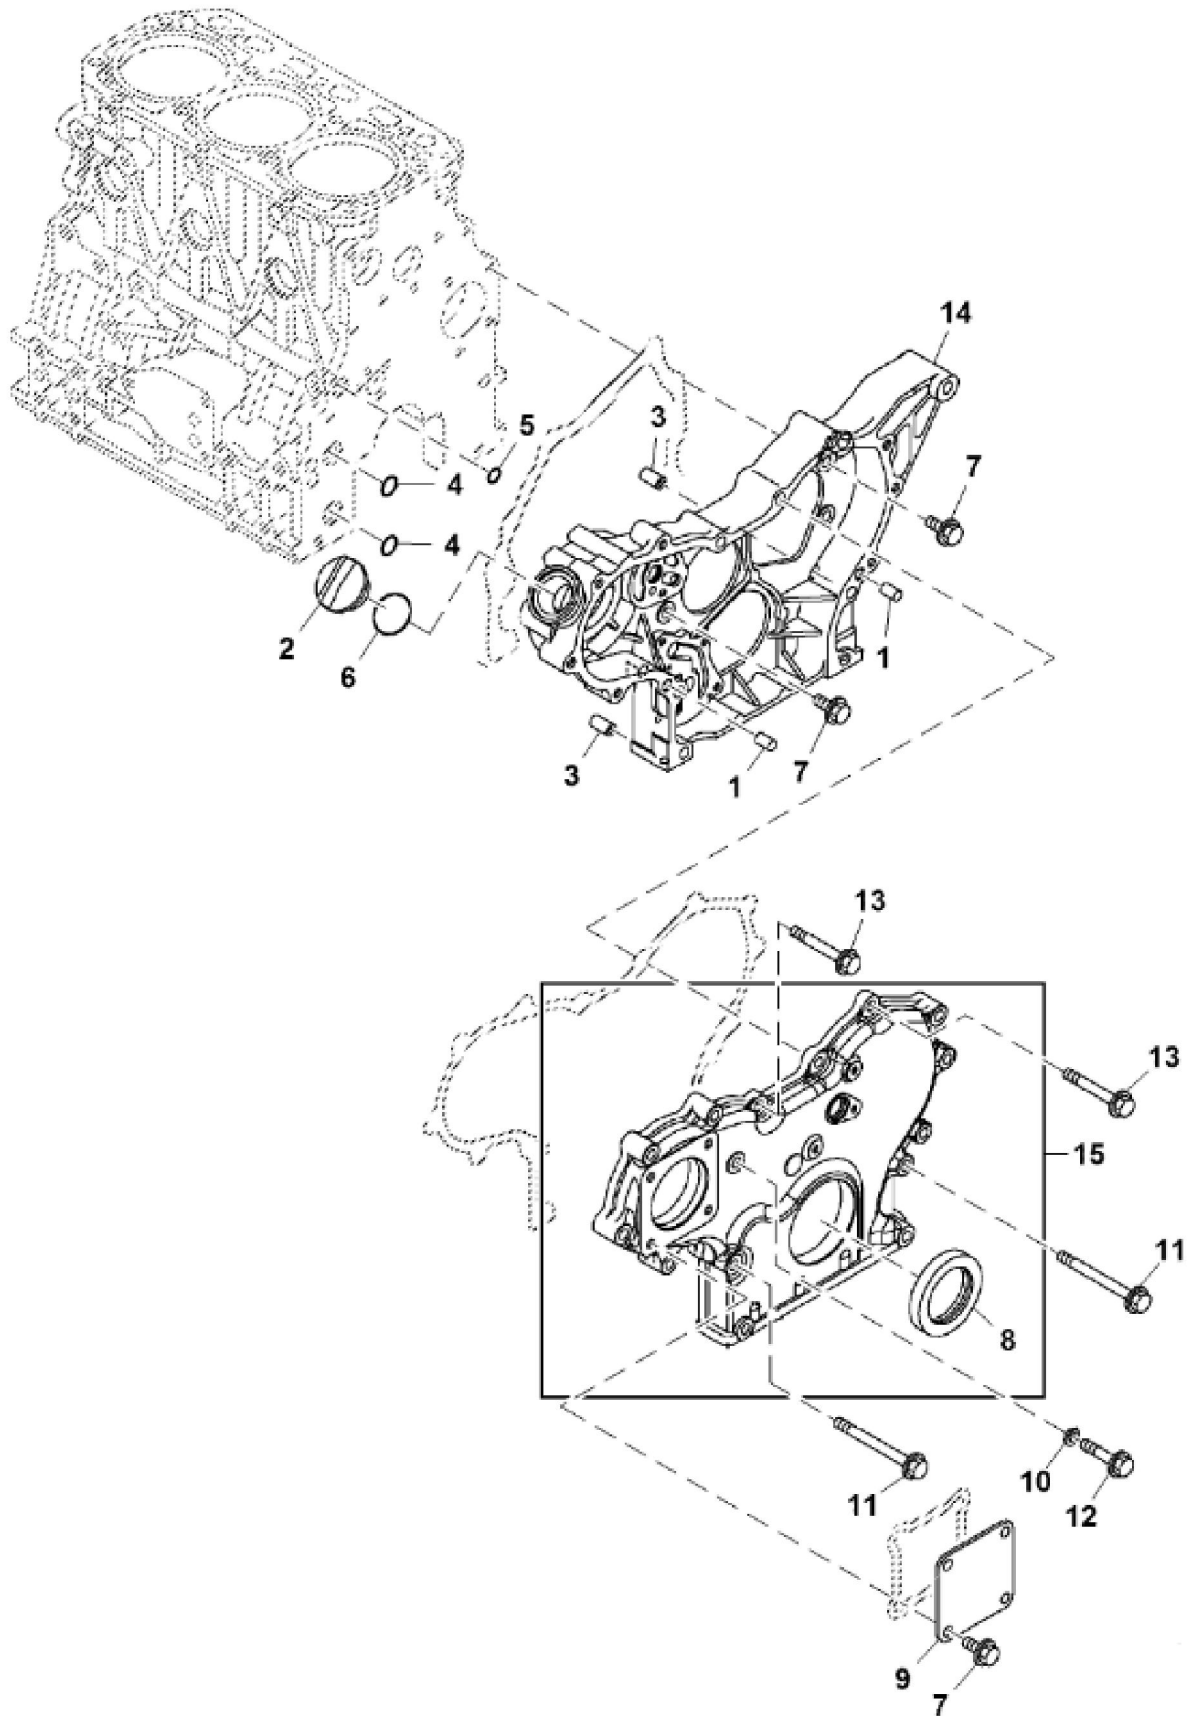

KEY	PART NO.	PART NAME	QTY	REMARKS	
1	MIA882931	CYLINDER BLOCK	1		
2	M809565	DRAIN PLUG	1		
3	15H562	PIPE PLUG	1	1"	
4	M801189	BOLT	8		
5	MIU800573	CAMSHAFT	1		
6	30M7023	PLUG	6		
7	CH10314	PLUG	1		
8	CH10335	PLUG	3		
9	MIA880555	BEARING	2		
9	MIA882809	BEARING KIT	1	(Over Sized (O. S. = 0.25) Part)	
10	M87801	PLUG	1		
11	M801186	BOLT	14		
12	MIA882831	GASKET KIT	1		
13	MIA880554	BEARING	1		
13	MIA880550	BEARING	4	(Under Sized (U. S. = 0.25) Part)	
14	MIA884546	SHORT BLOCK ASSEMBLY	1	Not Illustrated	

PU22598

KEY	PART NO.	PART NAME	QTY	REMARKS	
1	M802255	PIN	2		
2	M805710	CAP	1	Oil Filler	
3	M800974	PIPE	2		
4	M810185	O-RING	2		
5	M809204	O-RING	1		
6	M805711	PACKING	1		
7	19M7865	SCREW	7	M8 X 16	
8	M811078	SEAL	1		
9	CH18096	COVER	1		
10	M803523	WASHER	1		
11	CH19136	BOLT	4		
12	19M7897	SCREW	1	M8 X 35	
13	19M7801	SCREW	3	M8 X 60	
14	MIU802098	GEAR CASE	1		
15	MIA881991	COVER	1		

KEY	PART NO.	PART NAME	QTY	REMARKS	
1	M802255	PIN	4		
2	MIU803497	FLANGE	1		
3	M800011	BOLT	6		
4	M800077	BOLT	4		
5	M801735	RESERVOIR	1		
6	AM881170	OIL PAN	1		
7	M800994	DRAIN PLUG	1		
8	CH14582	WASHER	1		
9	19M7865	SCREW	4	M8 X 16	
10	19M7897	SCREW	3	M8 X 35	
11	CH19101	BOLT	16		
12	M808308	BOLT	6		
13	M805278	SEAL	1		
14	AM875375	CASE	1		
15	CH19085	BOLT	2		
16	CH19086	BOLT	4		