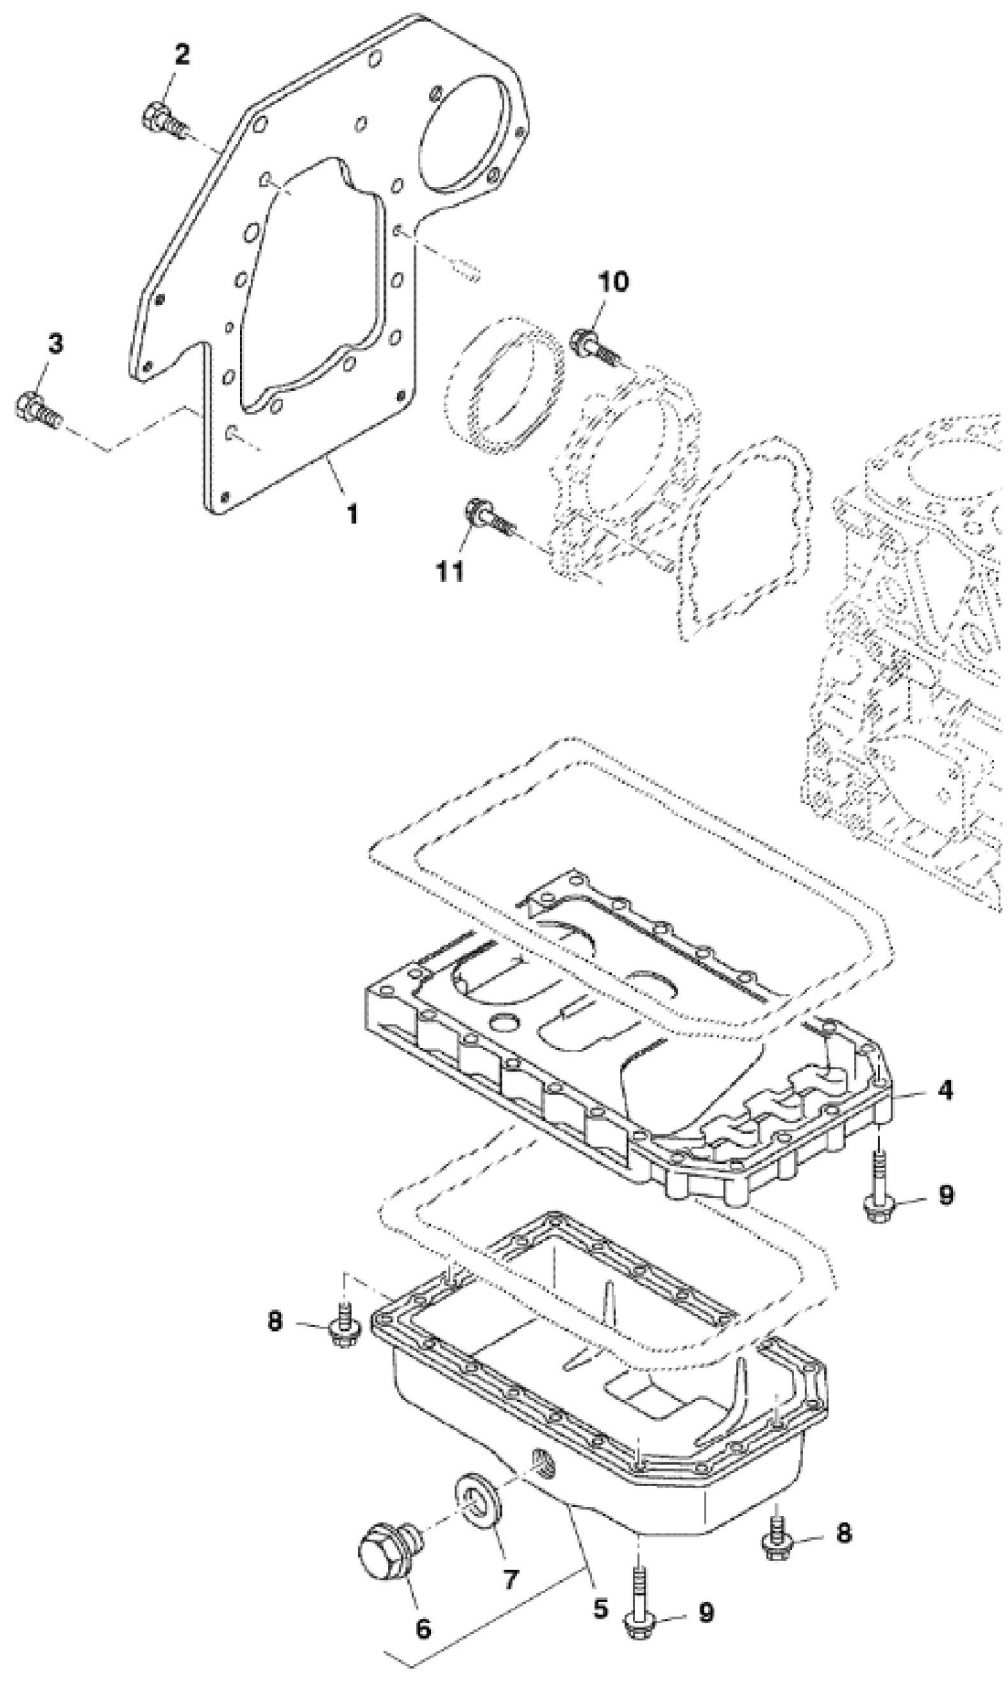

TCM12207A01

CYLINDER BLOCK

KEY	PART NO.	PART NAME	QTY	REMARKS	
1	MIA880848	CYLINDER BLOCK	1		
2	M809565	DRAIN PLUG	1		
3	CH10335	PLUG	3		
4	15H562	PIPE PLUG	1	1"	
5	M87879	BOLT	8		
6	MIU800573	BUSHING	1	Camshaft	
7	M87801	PLUG	2		
8	30M7023	PLUG	6		
9	M802255	PIN	4		
10	M800974	PIPE	2		
11	AM882419	THRUST BEARING	2		
11	MIA880557	BEARING	2	0.25 OS	
12	MIU800797	SHAFT	1	Idle Gear	
13	CH18079	SPRING PIN	2		
14	M800970	BOLT	14		
15	M810048	ENGINE CYLINDER HEAD GASKET	1		
16	MIA880559	BEARING	4	Main Assembly	
16	MIA880549	BEARING	4	0.25 US	
17	CH10314	PLUG	1		

TCM12207A03

John Deere > Turf And Utility > MOWER, FAIRWAY > 1570 - MOWER, FAIRWAY > 1570 TerrainCut Front Mower (with 60, 62 or 72-inch Deck) > 20 ENGINE, 3TNV82A-BDJME TCM12207 > ST783691 - MOUNTING FLANGE AND OIL SUMP

KEY	PART NO.	PART NAME	QTY	REMARKS
1	M800991	PLATE	1	Back Plate
2	M800011	BOLT	6	M10 X 20
3	M800077	BOLT	4	M10 X 25
4	M800996	INTERMEDIATE HOUSING	1	Sump, Oil
5	AM880835	OIL PAN	1	
6	M806544	DRAIN PLUG	1	
7	M806545	WASHER	1	
8	19M7865	SCREW	6	M8 X 16
9	CH19101	BOLT	22	
10	M808308	BOLT	6	
11	19M7897	SCREW	3	M8 X 35

KEY	PART NO.	PART NAME	QTY	REMARKS
1	M811078	SEAL	1	
2	MIU800874	FLANGE	1	Gear Case
3	MIU800440	STUD	3	M8X25
4	M805710	CAP	1	Oil Fill
5	CH18096	COVER	1	
6	M810185	O-RING	2	
7	CH16940	O-RING	1	
8	M805711	PACKING	1	
9	19M7865	SCREW	7	M8 X 16
10	CH19136	BOLT	3	
11	MIU800476	COVER	1	Tachometer
12	CH13526	PACKING	1	
13	19M7775	SCREW	2	M6 X 16
14	14M7298	FLANGE NUT	4	M8
15	19M7868	SCREW	1	M8 X 30
16	M803523	WASHER	5	