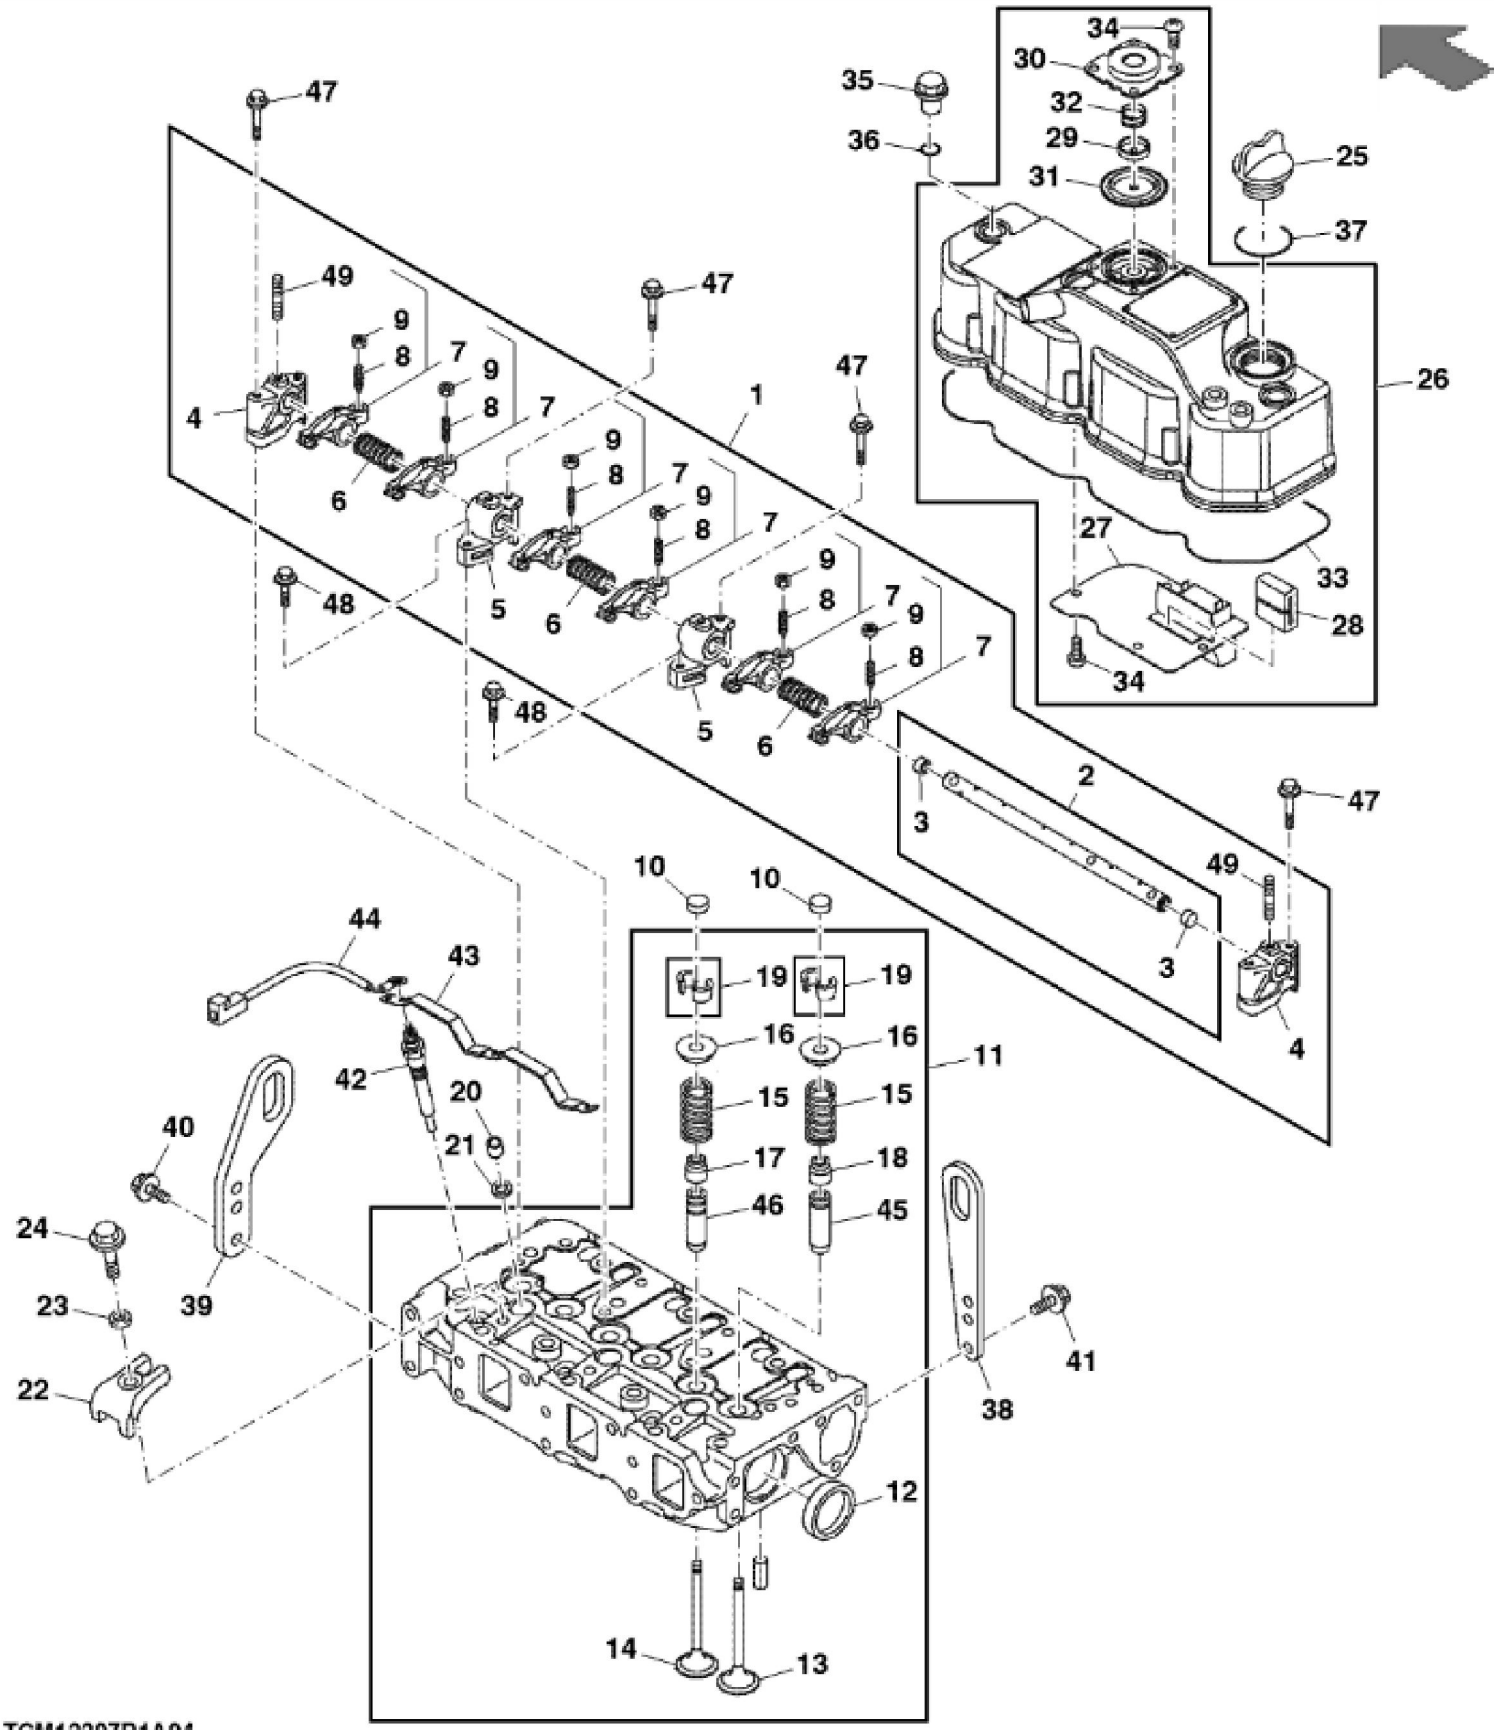

TCM12207A01

CYLINDER BLOCK

KEY	PART NO.	PART NAME	QTY	REMARKS	
1	MIA880848	CYLINDER BLOCK	1		
2	M809565	DRAIN PLUG	1		
3	CH10335	PLUG	3		
4	15H562	PIPE PLUG	1	1"	
5	M87879	BOLT	8		
6	MIU800573	BUSHING	1	Camshaft	
7	M87801	PLUG	2		
8	30M7023	PLUG	6		
9	M802255	PIN	4		
10	M800974	PIPE	2		
11	AM882419	THRUST BEARING	2		
11	MIA880557	BEARING	2	0.25 OS	
12	MIU800797	SHAFT	1	Idle Gear	
13	CH18079	SPRING PIN	2		
14	M800970	BOLT	14		
15	M810048	ENGINE CYLINDER HEAD GASKET	1		
16	MIA880559	BEARING	4	Main Assembly	
16	MIA880549	BEARING	4	0.25 US	
17	CH10314	PLUG	1		

TCM12207A03

John Deere > Turf And Utility > MOWER, FAIRWAY > 1570 - MOWER, FAIRWAY > 1570 TerrainCut Front Mower (with 60, 62 or 72-inch Deck) > 20 ENGINE, 3TNV82A-BDJME TCM12207 > ST783691 - MOUNTING FLANGE AND OIL SUMP

KEY	PART NO.	PART NAME	QTY	REMARKS
1	M800991	PLATE	1	Back Plate
2	M800011	BOLT	6	M10 X 20
3	M800077	BOLT	4	M10 X 25
4	M800996	INTERMEDIATE HOUSING	1	Sump, Oil
5	AM880835	OIL PAN	1	
6	M806544	DRAIN PLUG	1	
7	M806545	WASHER	1	
8	19M7865	SCREW	6	M8 X 16
9	CH19101	BOLT	22	
10	M808308	BOLT	6	
11	19M7897	SCREW	3	M8 X 35

KEY	PART NO.	PART NAME	QTY	REMARKS
1	M811078	SEAL	1	
2	MIU800874	FLANGE	1	Gear Case
3	MIU800440	STUD	3	M8X25
4	M805710	CAP	1	Oil Fill
5	CH18096	COVER	1	
6	M810185	O-RING	2	
7	CH16940	O-RING	1	
8	M805711	PACKING	1	
9	19M7865	SCREW	7	M8 X 16
10	CH19136	BOLT	3	
11	MIU800476	COVER	1	Tachometer
12	CH13526	PACKING	1	
13	19M7775	SCREW	2	M6 X 16
14	14M7298	FLANGE NUT	4	M8
15	19M7868	SCREW	1	M8 X 30
16	M803523	WASHER	5	