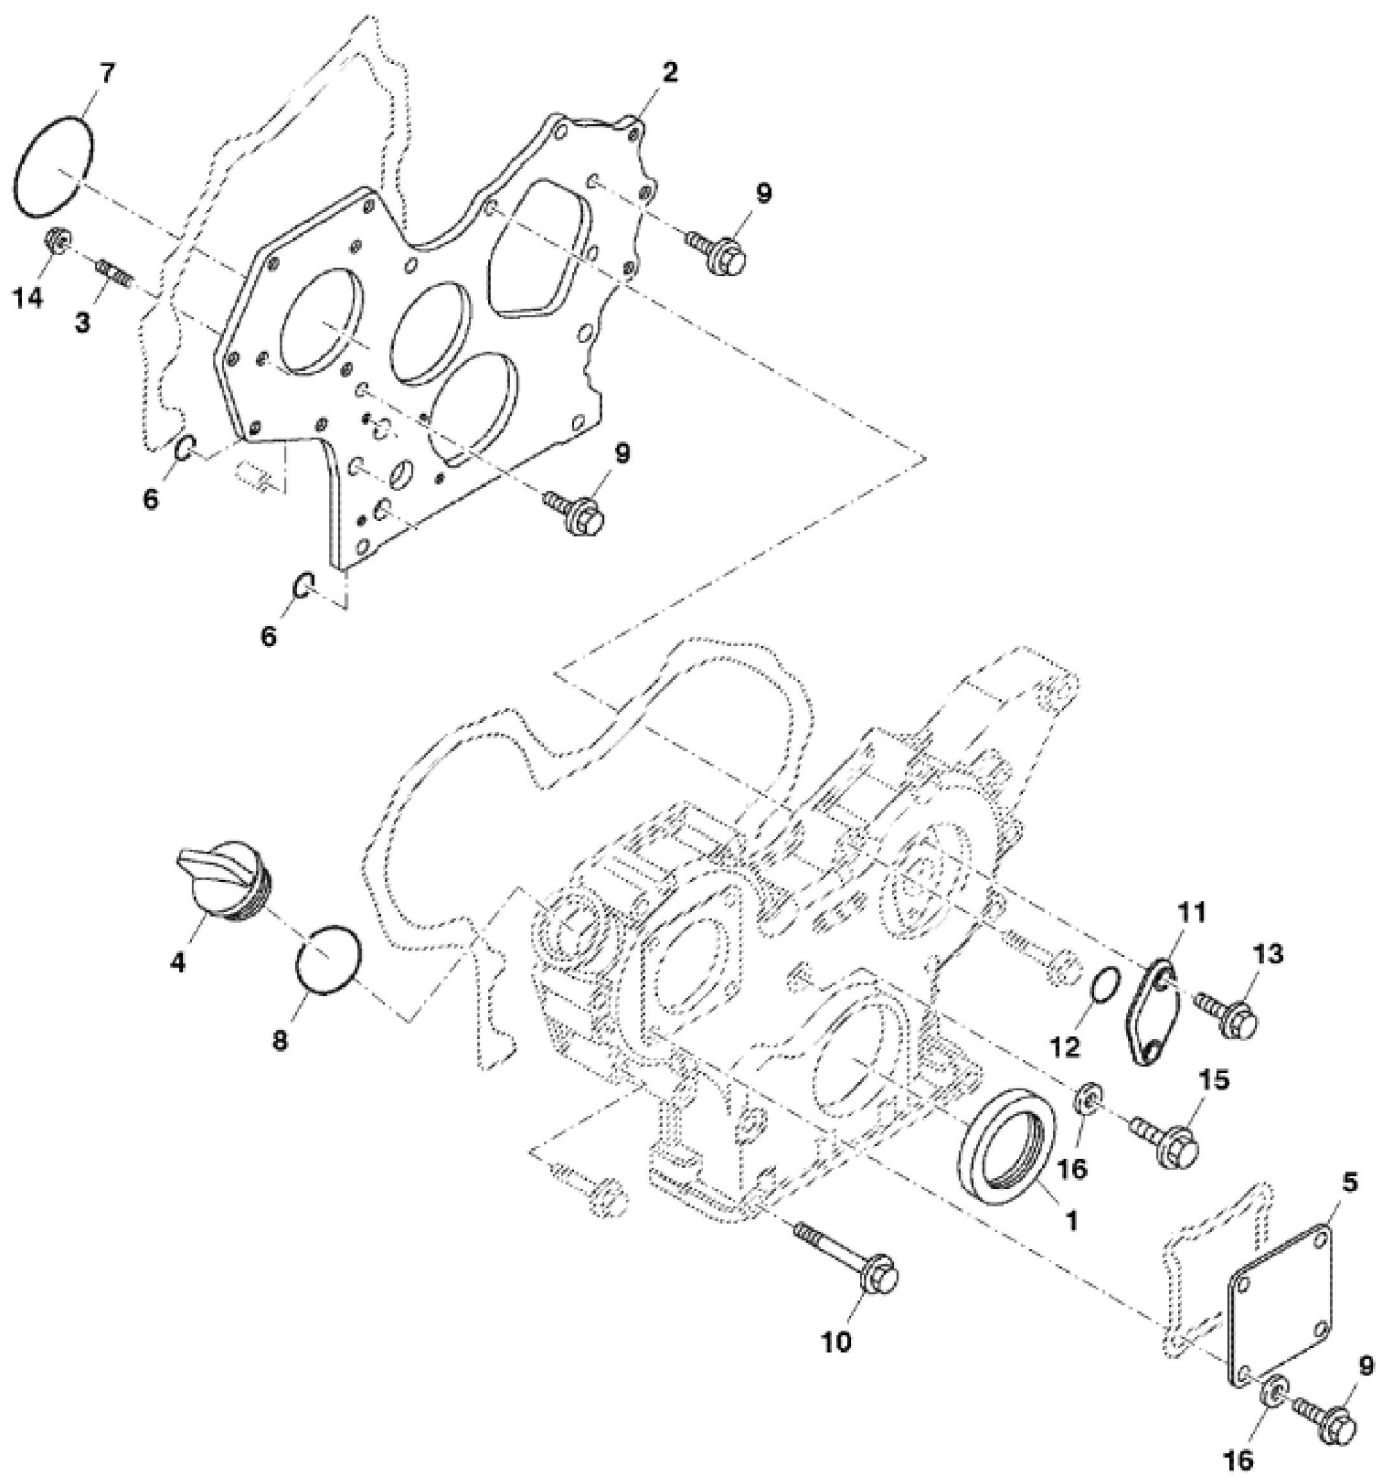

TCM12207A01

CYLINDER BLOCK

KEY	PART NO.	PART NAME	QTY	REMARKS	
1	MIA880848	CYLINDER BLOCK	1		
2	M809565	DRAIN PLUG	1		
3	CH10335	PLUG	3		
4	15H562	PIPE PLUG	1	1"	
5	M87879	BOLT	8		
6	MIU800573	BUSHING	1	Camshaft	
7	M87801	PLUG	2		
8	30M7023	PLUG	6		
9	M802255	PIN	4		
10	M800974	PIPE	2		
11	AM882419	THRUST BEARING	2		
11	MIA880557	BEARING	2	0.25 OS	
12	MIU800797	SHAFT	1	Idle Gear	
13	CH18079	SPRING PIN	2		
14	M800970	BOLT	14		
15	M810048	ENGINE CYLINDER HEAD GASKET	1		
16	MIA880559	BEARING	4	Main Assembly	
16	MIA880549	BEARING	4	0.25 US	
17	CH10314	PLUG	1		

TCM12207A03

John Deere > Turf And Utility > MOWER, FAIRWAY > 1570 - MOWER, FAIRWAY > 1570 TerrainCut Front Mower (with 60, 62 or 72-inch Deck) > 20 ENGINE, 3TNV82A-BDJME TCM12207 > ST783691 - MOUNTING FLANGE AND OIL SUMP

KEY	PART NO.	PART NAME	QTY	REMARKS
1	M800991	PLATE	1	Back Plate
2	M800011	BOLT	6	M10 X 20
3	M800077	BOLT	4	M10 X 25
4	M800996	INTERMEDIATE HOUSING	1	Sump, Oil
5	AM880835	OIL PAN	1	
6	M806544	DRAIN PLUG	1	
7	M806545	WASHER	1	
8	19M7865	SCREW	6	M8 X 16
9	CH19101	BOLT	22	
10	M808308	BOLT	6	
11	19M7897	SCREW	3	M8 X 35

KEY	PART NO.	PART NAME	QTY	REMARKS
1	M811078	SEAL	1	
2	MIU800874	FLANGE	1	Gear Case
3	MIU800440	STUD	3	M8X25
4	M805710	CAP	1	Oil Fill
5	CH18096	COVER	1	
6	M810185	O-RING	2	
7	CH16940	O-RING	1	
8	M805711	PACKING	1	
9	19M7865	SCREW	7	M8 X 16
10	CH19136	BOLT	3	
11	MIU800476	COVER	1	Tachometer
12	CH13526	PACKING	1	
13	19M7775	SCREW	2	M6 X 16
14	14M7298	FLANGE NUT	4	M8
15	19M7868	SCREW	1	M8 X 30
16	M803523	WASHER	5	